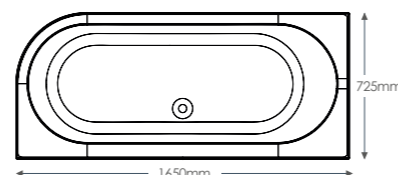

ALUNA DOUBLE ENDED BATH

**SPACE
SAVING
CURVED
DESIGN**

Left Hand Bath Shown

J BATH

Reinforced Double Ended Bath

JBA1650RH	1650 x 725mm	£478.75
JBA1650LH	1650 x 725mm	£478.75
JBA1650P	Bath Panel	£202.93

**Super strong baths from
The White Space**