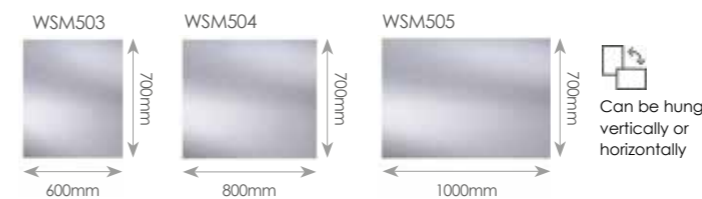

KALM

WSM105	500 x 800mm	£98.20

Can be hung vertically or horizontally

Can be hung vertically or horizontally