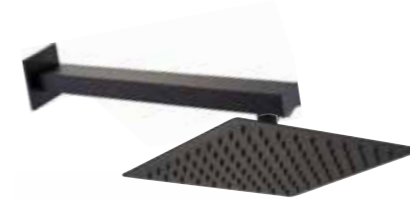

THERMOSTATIC DC SHOWER VALVE KITS - BLACK

CHOOSE BETWEEN
RECTANGULAR (DC1B)
OR LOZENGE SHAPE
(SV01B) VALVE

CHOOSE BETWEEN
RECTANGULAR (DC1B)
OR LOZENGE SHAPE
(SV01B) VALVE

CHOOSE BETWEEN
RECTANGULAR (DC1B)
OR LOZENGE SHAPE
(SV01B) VALVE

DC Thermostatic Single Outlet (Ceiling Mounted Fixed Head) £433.18

- DC1B / SV01B Concealed Single Outlet Valve
- WSV005B Ceiling Arm
- WSV004B 250mm Ultra Slim Shower Head

- DC1B / SV01B Concealed Single Outlet Valve
- WSV002B Wall Arm
- WSV004B 250mm Ultra Slim Shower Head

- DC1B / SV01B Concealed Single Outlet Valve
- WSV003B Slide Rail Kit

DC Thermostatic Single Outlet - Square (Wall Mounted Fixed Head) £495.29

- DC3B Concealed Single Outlet Valve
- WSV010B Wall Arm
- WSV008B 250mm Ultra Slim Shower Head

- DC3B Concealed Single Outlet Valve
- WSV006B Slide Rail Kit

CHOOSE BETWEEN
RECTANGULAR (DC2B)
OR LOZENGE SHAPE
(SV02B) VALVE

CHOOSE BETWEEN
RECTANGULAR (DC2B)
OR LOZENGE SHAPE
(SV02B) VALVE

CHOOSE BETWEEN
RECTANGULAR (DC2B)
OR LOZENGE SHAPE
(SV02B) VALVE

DC Thermostatic Dual Outlet (Ceiling Mounted Fixed Head & Slide Rail) £636.13

- DC2B / SV02B Concealed Dual Outlet Valve
- WSV003B Slide Rail Kit
- WSV005B Ceiling Arm
- WSV004B 250mm Ultra Slim Shower Head

DC Thermostatic Dual Outlet (Wall Mounted Fixed Head & Slide Rail) £642.19

- DC2B / SV02B Concealed Dual Outlet Valve
- WSV003B Slide Rail Kit
- WSV002B Wall Arm
- WSV004B 250mm Ultra Slim Shower Head

DC Thermostatic Dual Outlet (Wall Mounted Fixed Head & Handset) £654.39

- DC2B / SV02B Concealed Dual Outlet Valve
- WSV011B Slide Rail Kit - Pencil Handset
- WSV002B Wall Arm
- WSV004B 250mm Ultra Slim Shower Head

DC Thermostatic Dual Outlet - Square (Wall Mounted Fixed Head & Slide Rail) £742.17