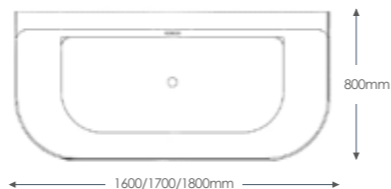

D-SHAPE

No tap holes, suitable for floor standing, wall mounted taps or drill for two tap holes. With integrated overflow and waste.

WSDSH16	1600 x 580 x 800mm	£1,667.92
WSDSH17	1700 x 580 x 800mm	£1,667.92
WSDSH18	1800 x 580 x 800mm	£1,860.52

Bath Waste

WSWWHI	White	£55.21
WSWBLA	Black	£55.21

Bath comes with a chrome waste as standard. Black and white wastes can be purchased as an optional extra.