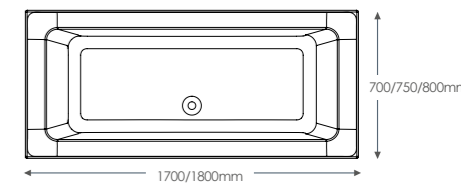

**SPACE
SAVING
CURVED
DESIGN**

J BATH

Reinforced Double Ended Bath

JBA1650RH	1650 x 725mm	£478.75
JBA1650LH	1650 x 725mm	£478.75
JBA1650P	Bath Panel	£202.93

**Super strong baths from
The White Space**

- Lucite® acrylic sheet – lightweight but incredibly strong.
- Encapsulated baseboard reinforces the full base of the bath.
- Highly reinforced throughout meaning you have a more stable experience when bathing or showering.
- Highly durable and long lasting.
- The White Space baths can be drilled for bath mounted taps.

ALUNA

Reinforced Double Ended Bath

ALU1770	1700 x 700mm	£470.56
ALU1775	1700 x 750mm	£505.10
ALU1880	1800 x 800mm	£553.06

Reinforced Bath Panel

WSBP17	1700mm Front Panel	£159.99
WSBP18	1800mm Front Panel	£176.82
WSBP70	700 x 51.5mm End Panel	£92.62
WSBP75	750 x 51.5mm End Panel	£92.62
WSBP80	800 x 51.5mm End Panel	£92.62

Please note: The adjustment on reinforced baths are between 465 x 555mm.