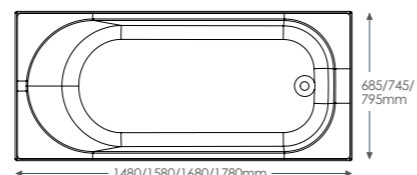

ARNOLD

Reinforced Single Ended Bath

WSBA1570	1480 x 685mm	£455.02
WSBA1670	1580 x 685mm	£455.02
WSBA1770	1680 x 685mm	£442.69
WSBA1775	1680 x 745mm	£501.11
WSBA1780	1780 x 795mm	£547.18

Reinforced Bath Panel

WSBP17	1700mm Front Panel	£159.99
WSBP18	1800mm Front Panel	£176.82
WSBP70	700 x 515mm End Panel	£92.62
WSBP75	750 x 515mm End Panel	£92.62
WSBP80	800 x 515mm End Panel	£92.62

Please note: The adjustment on reinforced baths are between 465 x 555mm. For front panel size smaller than 1700mm, a 1700mm panel should be cut to correct size.