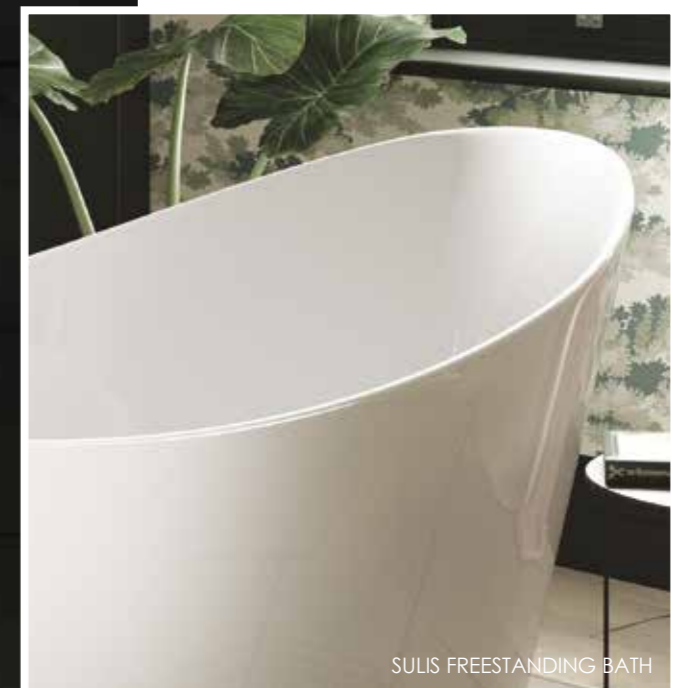

P SHAPED

Shower Bath

SOB61	1675 x 750/850mm Left Hand	£342.29
SOB62	1675 x 750/850mm Right Hand	£342.29

Bath Panel

SOB63	1700 x 510(h)mm Front Panel	£153.07
SOB64	750 x 510(h)mm End Panel	£98.87

Bath Screen

SOB51	P Curved Bath Screen 746 x 1470mm	£275.36
-------	--------------------------------------	----------------

**ROBUST AND
ANGULAR IN
DESIGN**

SEE PAGE 75 FOR
VETO BLACK FILLER

EYE-
CATCHING
CENTREPIECE
FOR ANY
SIZED
BATHROOM

THE CENTRE OF ATTENTION

FREESTANDING BATHS

Our range of freestanding baths add an eye-catching centrepiece to your bathroom.

- Twin Skinned Lucite acrylic, seamlessly bonded into one piece for rigidity, stability and quality
- Encapsulated baseboard
- Supplied with support frame and adjustable feet to compensate for uneven floors
- With a thin contemporary rim you get more inner bathing space for less floor space. This feature gives you uncompromised luxury bathing, whether installing in a large or small space