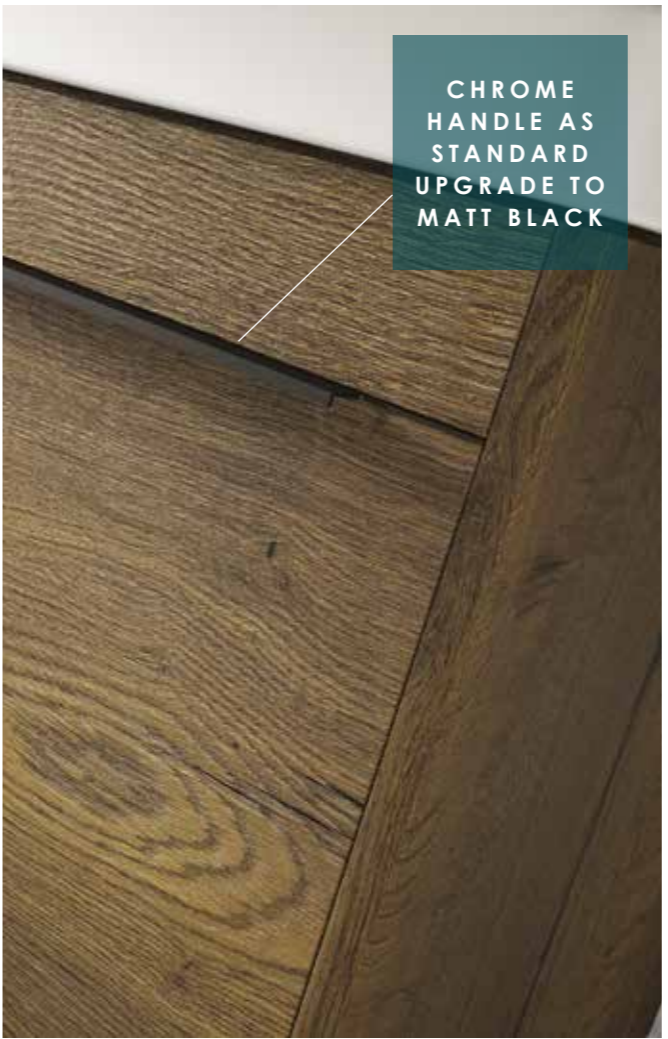

TIMELESS STYLE

AMERICANA FURNITURE

A stylish wall hung furniture collection that uses subtle softened edges to create a feeling of calm in your bathroom. Available in 4 colour finishes to suit your own style.

- Wall hung creating a sense of space
- Soft close hinges and drawer runners
- Chrome handles as standard or upgrade to matt black
- From FSC certified supplier
- Rigid construction for ease of installation
- High quality build – robust and strong
- Super matt high quality lacquer (on grey and white finishes)