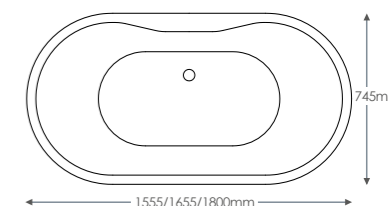

SENNA

No tap holes, suitable for drilling two holes in tap platform, floor standing, or wall mounted taps. With integrated overflow and waste.

WSSSE16 1555 x 580 x 745mm **£1,346.92**
WSSSE17 1655 x 580 x 745mm **£1,346.92**
WSSSE18 1800 x 580 x 745mm **£1,475.32**

Bath Waste

WSWWHI White **£55.21**
WSWBLA Black **£55.21**

Bath comes with a chrome waste as standard. Black and white wastes can be purchased as an optional extra.