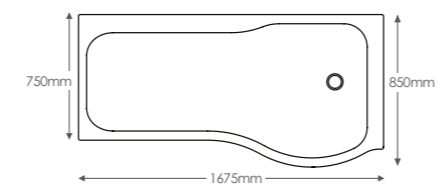

**ROBUST AND
ANGULAR IN
DESIGN**

SEE PAGE 75 FOR
VETO BLACK FILLER