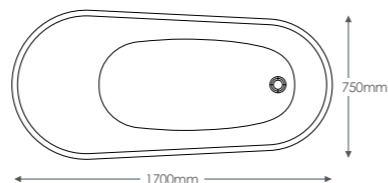

WSWWHI White **£55.21**
WSWBLA Black **£55.21**

Bath comes with a chrome waste as standard. Black and white wastes can be purchased as an optional extra.

SENNA

No tap holes, suitable for drilling two holes in tap platform, floor standing, or wall mounted taps. With integrated overflow and waste.