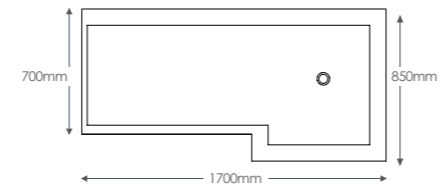

P SHAPED

Shower Bath

SOB61	1675 x 750/850mm Left Hand	£342.29
SOB62	1675 x 750/850mm Right Hand	£342.29

Bath Panel

SOB63	1700 x 510(h)mm Front Panel	£153.07
SOB64	750 x 510(h)mm End Panel	£98.87

Bath Screen

SOB51	P Curved Bath Screen 746 x 1470mm	£275.36