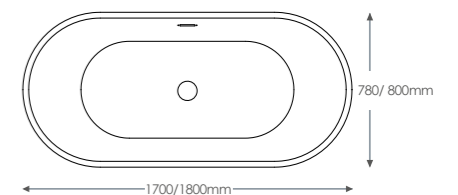

SULIS

No tap holes, suitable for floor standing or wall hung taps only. With integrated overflow and waste.

WSSUL17	1700 x 690 x 780mm	£1,603.72
WSSUL18	1800 x 690 x 800mm	£1,860.52

Bath Waste

WSWWHI	White	£55.21
WSWBLA	Black	£55.21

Bath comes with a chrome waste as standard. Black and white wastes can be purchased as an optional extra.