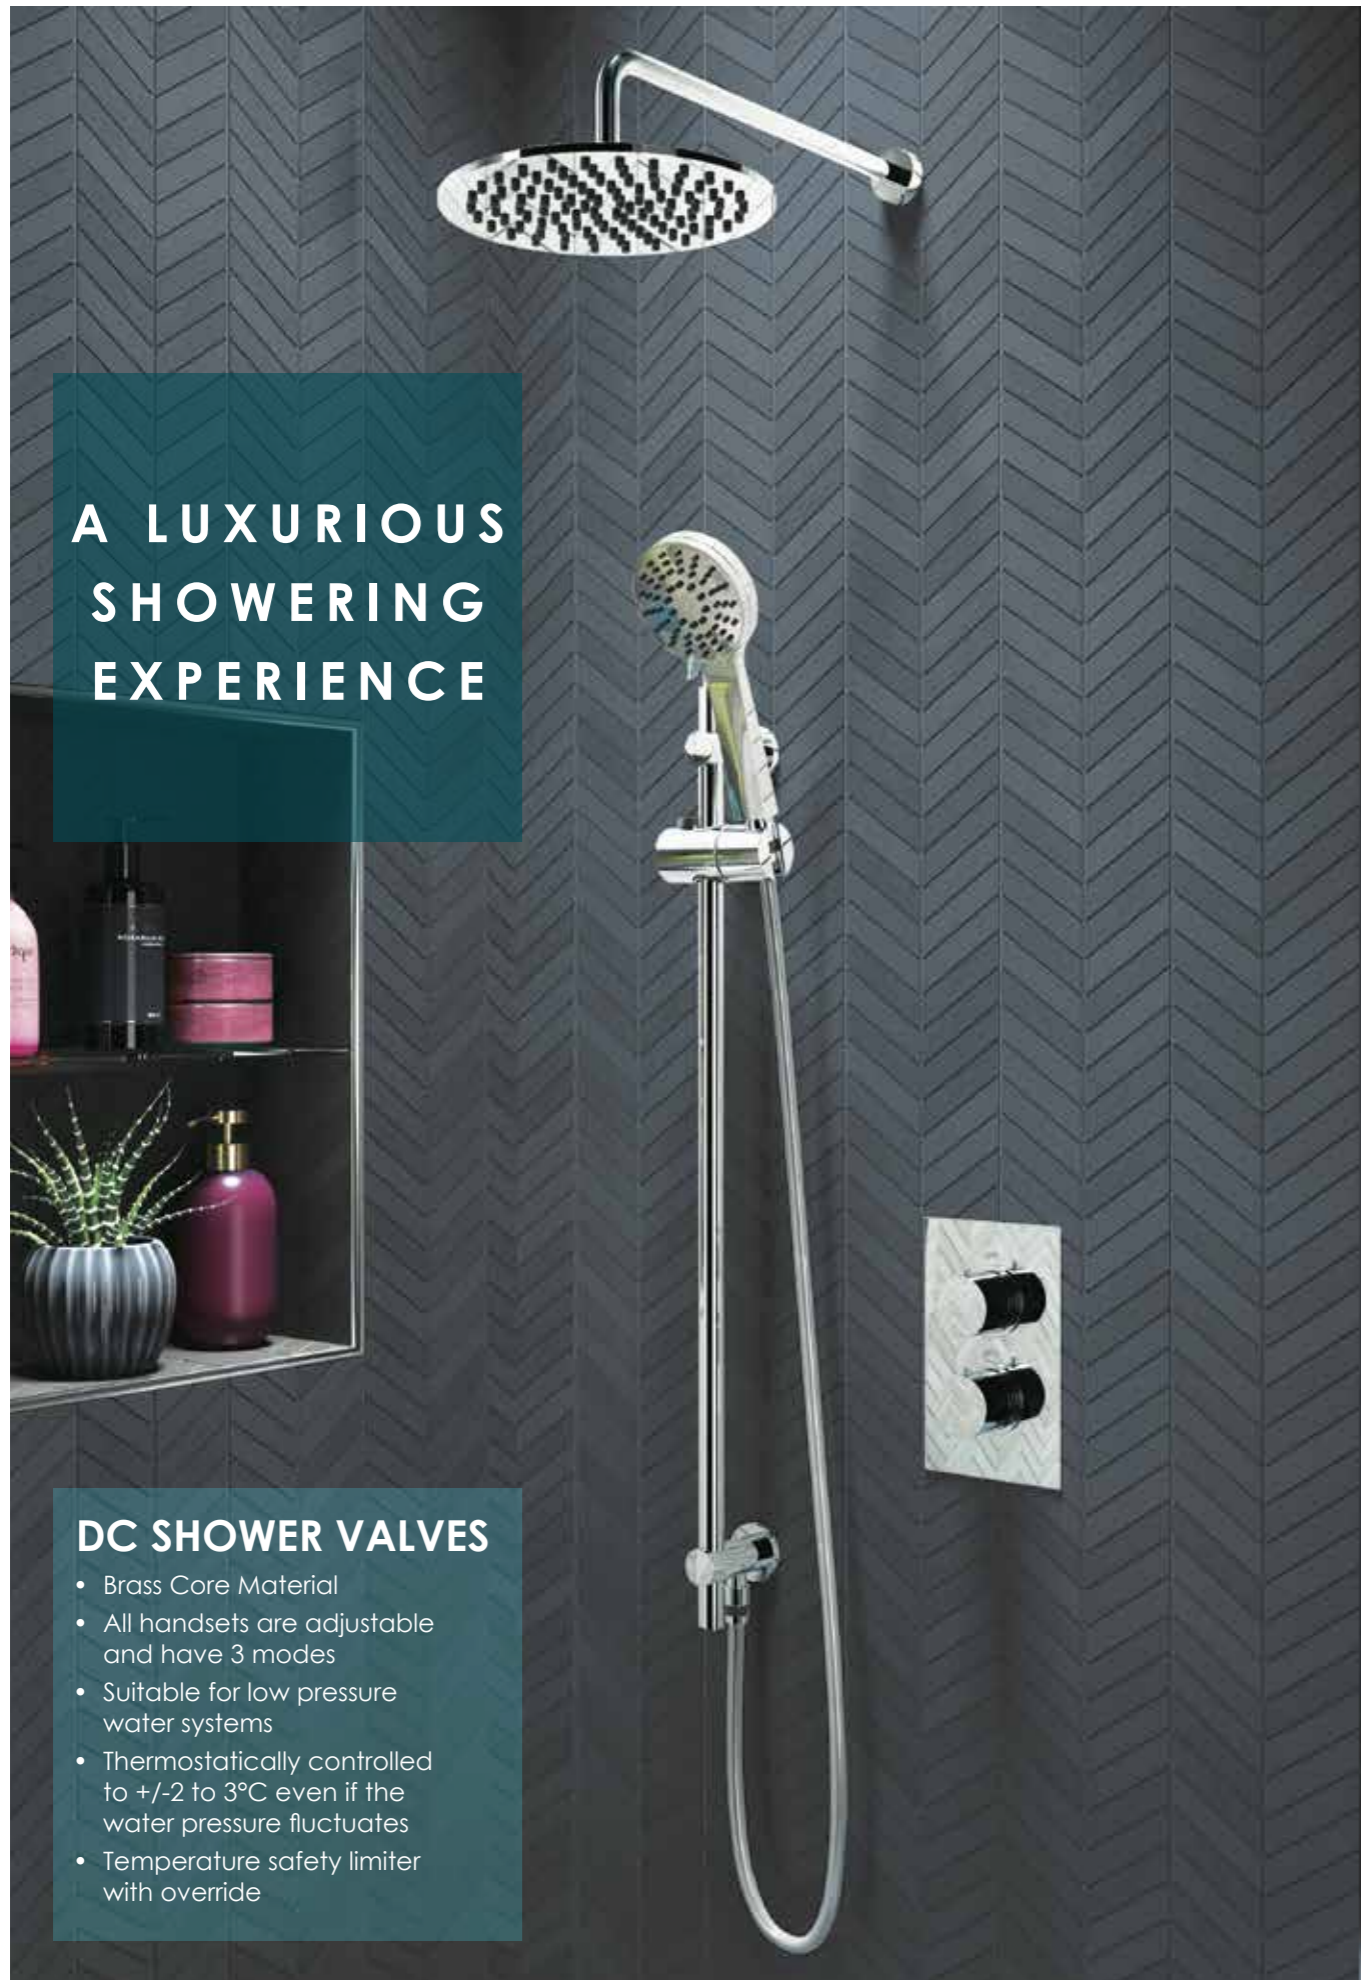

THERMOSTATIC DC SHOWER VALVES - CHROME

**A LUXURIOUS
SHOWERING
EXPERIENCE**

DC SHOWER VALVES

- Brass Core Material
- All handsets are adjustable and have 3 modes
- Suitable for low pressure water systems
- Thermostatically controlled to +/-2 to 3°C even if the water pressure fluctuates
- Temperature safety limiter with override

CONCEALED SHOWER VALVES - CHROME

Single Outlet		
DC1	Chrome	£253.64
Dual Outlet		
DC2	Chrome	£286.16

Single Outlet		
DC3	Chrome	£253.64
Dual Outlet		
DC4	Chrome	£286.16

Single Outlet		
SV01	Chrome	£253.64
Dual Outlet		
SV02	Chrome	£286.16

Dual Outlet		
SV03	Chrome	£324.00

SHOWER HEADS - CHROME

WSV001	Chrome	£34.13

WSV004C	Chrome	£83.31

WSV012	300mm Chrome	£120.00
WSV013	400mm Chrome	£166.80

WSV007	Chrome	£43.93

WSV008	Chrome	£87.09

WSV010	Chrome	£75.73

WSV002	Chrome	£37.45

WSV005	Chrome	£33.33

**BUILD YOUR
OWN SHOWER
EXPERIENCE**

SHOWER FITTINGS - CHROME

WSV003	Chrome	£143.05

WSV006	Chrome	£174.18

WSV011	Chrome	£150.00

SHWB1	Chrome	£86.55

SQWB1	Chrome	£90.00

All kits with flexible hoses come with an integrated wall outlet