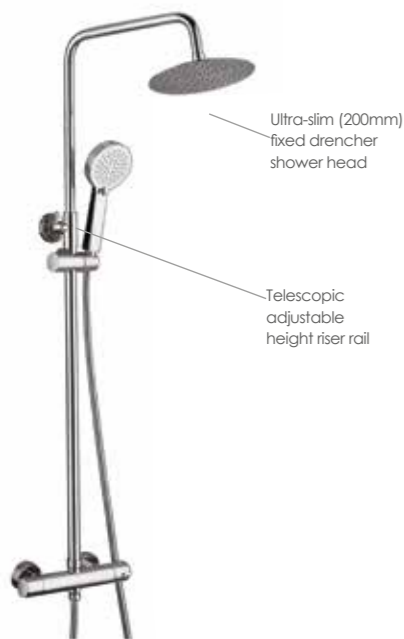

YES1B Exposed valve, fixed drencher shower head & slide rail with handset, smooth hose
£421.05
Min 0.5 bar

Ultra-slim (250mm) square fixed drencher shower head
Telescopic adjustable height riser rail

Yes Dual Outlet, Dual Control Bar Valve - Square

YES3B Exposed valve, fixed drencher shower head & slide rail with handset, smooth hose
£452.86
Min 0.5 bar

Yes Single Outlet, Dual Control Bar Valve

YES7B Exposed valve, slide rail with handset & Easyfit brackets.
£200.50
Min 0.2 bar

THERMOSTATIC YES BAR SHOWER VALVES - CHROME

Separate temperature control with override button for safety

Ultra-slim (200mm) fixed drencher shower head
Telescopic adjustable height riser rail

Yes Dual Outlet, Dual Control Bar Valve

YES2C Exposed valve, fixed drencher shower head & slide rail with handset, smooth hose .
£317.34
YES2 Easyfix Fitting for YES2C
£14.42
Min 0.5 bar

Ultra-slim (250mm) square fixed drencher shower head
Telescopic adjustable height riser rail