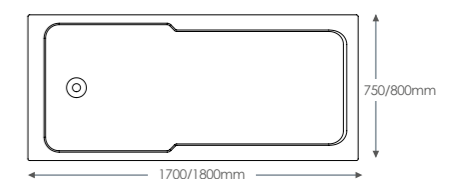

I - BATH

Reinforced Bath

IBA1775	1700 x 400 x 750mm	£514.80
IBA1880	1800 x 400 x 800mm	£616.32

Reinforced Bath Panel

WSBP17	1700mm Front Panel	£159.99
WSBP18	1800mm Front Panel	£176.82
WSBP70	700 x 515mm End Panel	£92.62
WSBP75	750 x 515mm End Panel	£92.62
WSBP80	800 x 515mm End Panel	£92.62

Please note: The adjustment on reinforced baths are between 465 x 555mm. For front panel size smaller than 1700mm, a 1700mm panel should be cut to correct size.