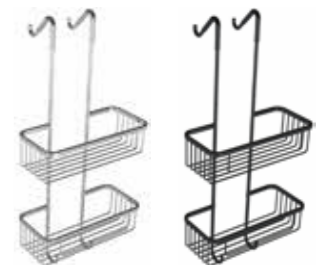

WC Brush and Holder

CAP13C	Chrome	£41.31
144 x 336h x 120mm		

Towel Ring

CAP2C	Chrome	£25.38
CAP2B	Black	£27.80
CAP2BR	Brushed Brass	£29.00
180 x 196h x 72mm		

Toilet Roll Holder

CAP1C	Chrome	£30.47
CAP1B	Black	£33.37
CAP1BR	Brushed Brass	£34.82
144 x 100h x 72mm		