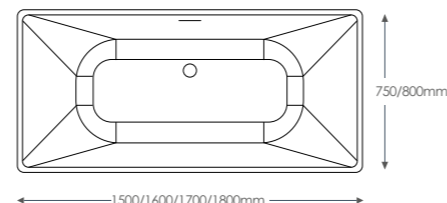

WSVAR15	1500 x 570 x 750mm	£1,411.12
WSVAR16	1600 x 570 x 750mm	£1,411.12
WSVAR17	1700 x 585 x 800mm	£1,539.52
WSVAR18	1800 x 585 x 800mm	£1,667.92

Bath Waste

WSWWHL	White	£55.21
WSWBLA	Black	£55.21

Bath comes with a chrome waste as standard. Black and white wastes can be purchased as an optional extra.