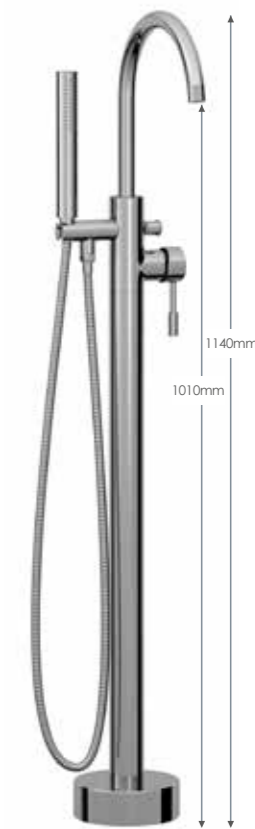

Floorstanding Bath Shower Mixer

PIN6 With hose and handset
Min 1.0 bar

£604.32