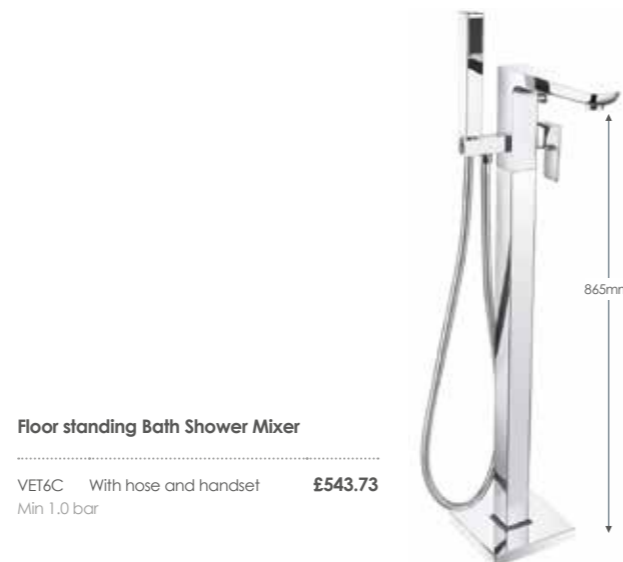

£112.08

Monobloc Basin Mixer

VET2C With sprung plug waste
Min 0.1 bar

£124.20

Bath Filler

VET4C Chrome
Min 0.5 bar

£195.38

Bath Shower Mixer

VET5C With hose and handset
Min 0.5 bar

£225.68

Floor standing Bath Shower Mixer

VET6C With hose and handset
Min 1.0 bar

£543.73

VETO BLACK

Mini Monobloc Basin Mixer

VET1B With sprung plug waste
Min 0.1 bar

VET5B With hose and handset
Min 0.5 bar

£252.75

Floorstanding Bath Shower Mixer

VET6B With hose and handset
Min 1.0 bar

£604.32

GEOMETRIC
LINES
COMBINED
WITH BEAUTIFUL
CURVES

1 Year
Guarantee
BLACK & BRUSHED
BRASS BRASSWARE