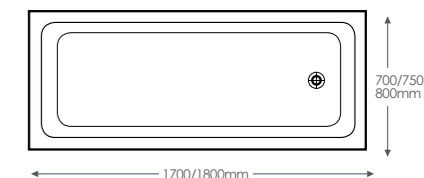

Please note: The adjustment on reinforced baths are between 465 x 555mm.

Super strong baths from The White Space

- Lucite® acrylic sheet – lightweight but incredibly strong.
- Encapsulated baseboard reinforces the full base of the bath.
- Highly reinforced throughout meaning you have a more stable experience when bathing or showering.
- Highly durable and long lasting.
- The White Space baths can be drilled for bath mounted taps.