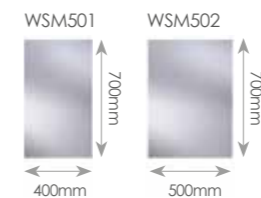

KALM

WSM105	500 x 800mm	£98.20