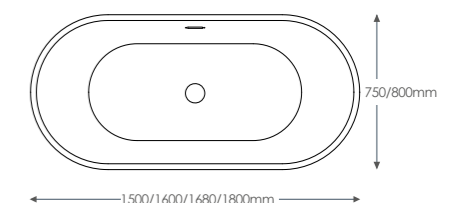

Bath Waste

WSWWHL	White	£55.21
WSWBLA	Black	£55.21

Bath comes with a chrome waste as standard. Black and white wastes can be purchased as an optional extra.