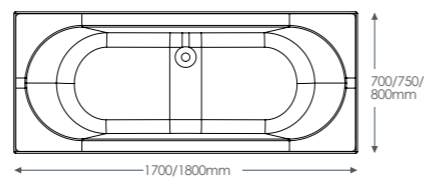

VALE

Reinforced Single Ended Bath

VAL1770	1700 x 700mm	£468.94
VAL1775	1700 x 750mm	£505.10
VAL1880	1800 x 800mm	£595.49

See page 92 for waste options.

Reinforced Bath Panel

WSBP17	1700mm Front Panel	£159.99
WSBP18	1800mm Front Panel	£176.82
WSBP70	700 x 515mm End Panel	£92.62
WSBP75	750 x 515mm End Panel	£92.62
WSBP80	800 x 515mm End Panel	£92.62

Please note: The adjustment on reinforced baths are between 465 x 555mm.