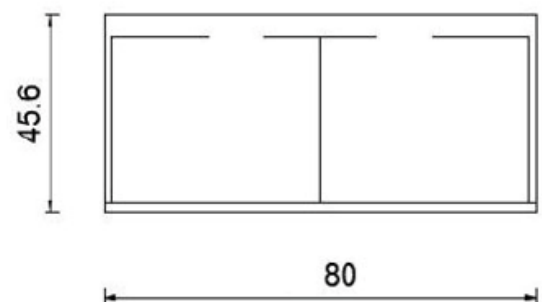

DISTRIKT 81CM WALL HUNG VANITY UNIT

PRODUCT 81CM WALL HUNG VANITY UNIT

CODE DISF80W (MATT WHITE)
DISF80TO (TOBACCO OAK)
DISF80MG (MATT MID GREY)
DISF80AG (MATT ANTHRACITE GREY)

SIZE 800 X 456 (H) X 450MM