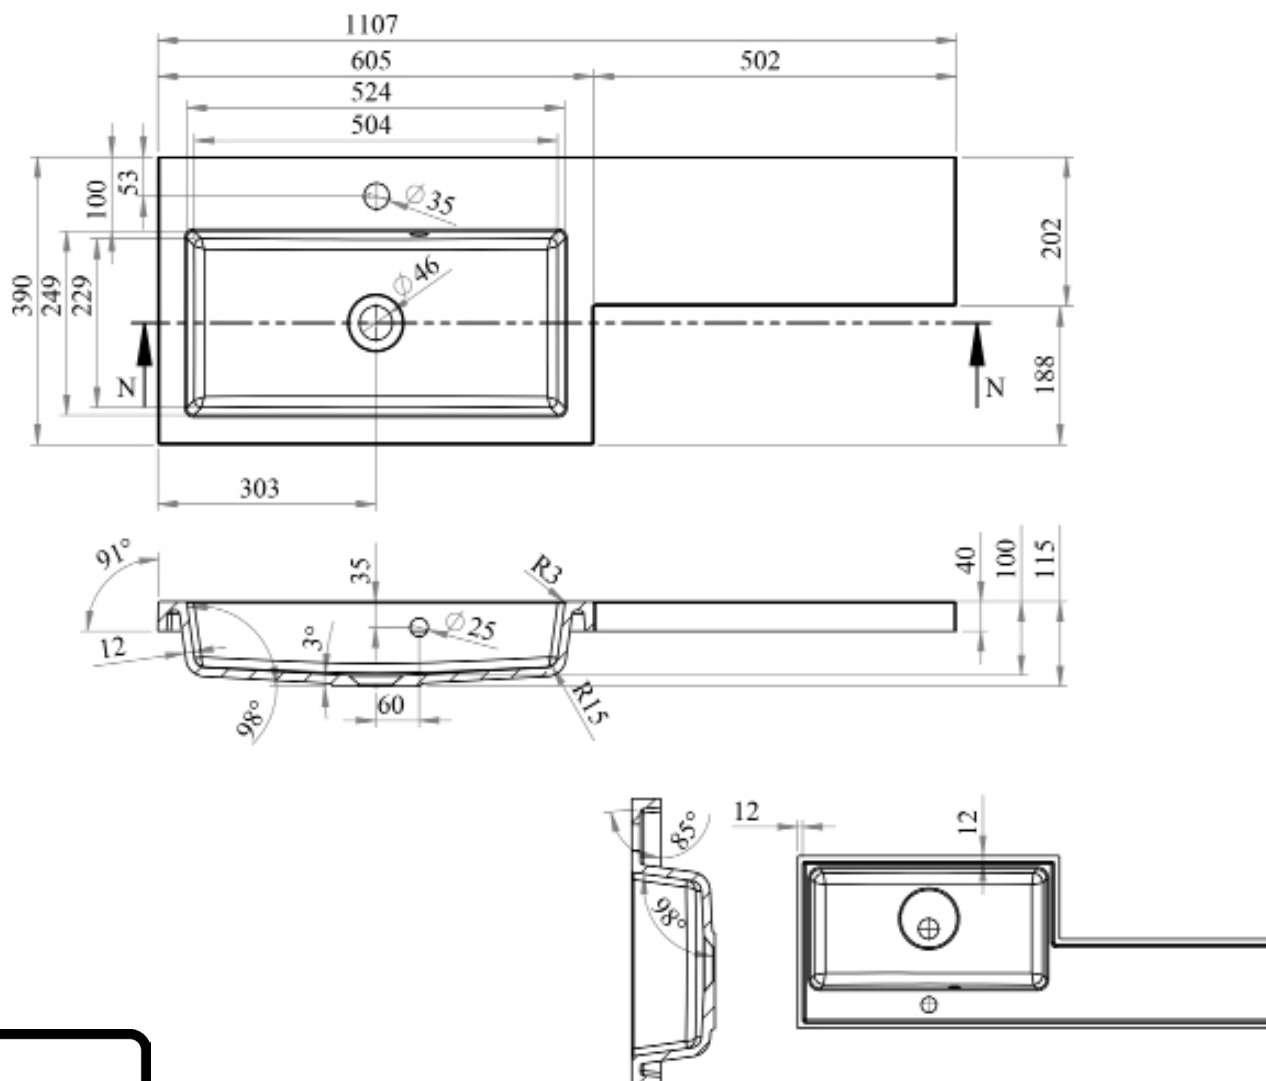

SCENE FURNITURE L SHAPE BASIN

CODE: WDLB11L - LEFT HAND

CODE: WDLB11R - RIGHT HAND

MANUFACTURER: THE WHITE SPACE

RANGE: SCENE FURNITURE - STANDARD COLOURS

PRODUCT INFORMATION: LEFT/RIGHT HAND BASIN - WHITE