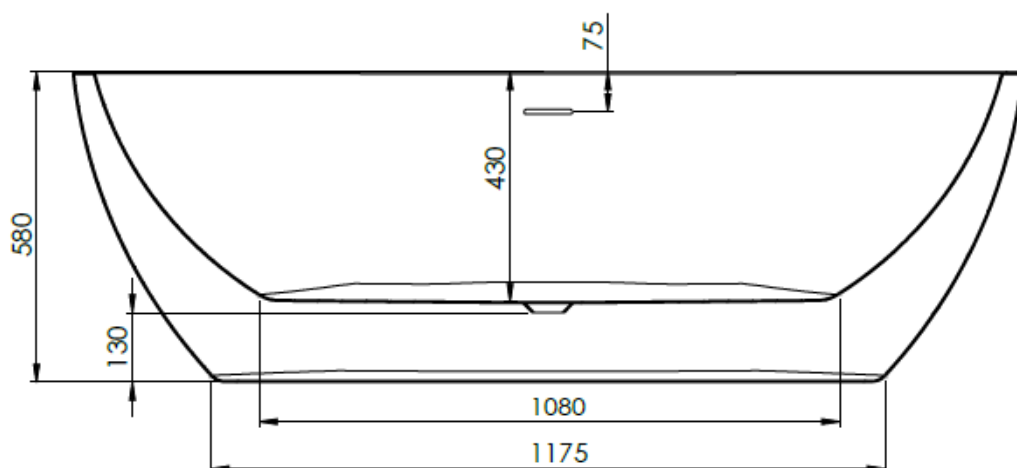

FREESTANDING BATH - D-SHAPE

PRODUCT D-SHAPE FREESTANDING BATH

CODE WSDSH16

SIZE 1600 X 800 X 580MM

CAPACITY 246 LITRES

FREESTANDING BATH - D-SHAPE

PRODUCT D-SHAPE FREESTANDING BATH

CODE WSDSH17