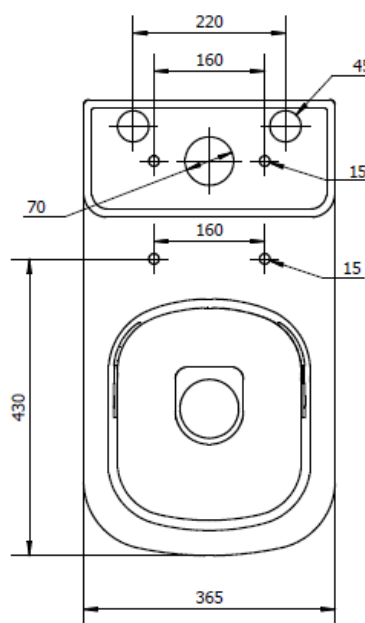

ANON OPEN BACK CLOSE COUPLED WC PAN - WHITE ANW12

PRODUCT RIMLESS WALL HUNG WC

CODE ANW12

SIZE 365 X 365 (H) X 495MM

COLOUR WHITE