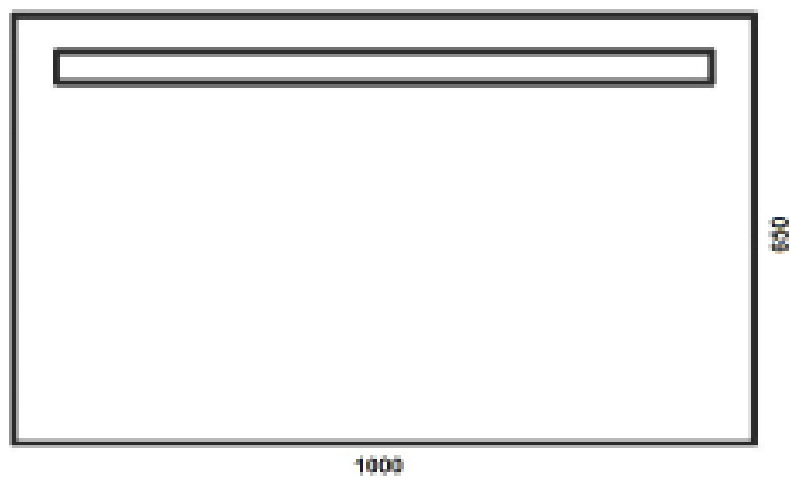

ILLUMINATED MIRRORS

NORD 100 X 65CM

WSM016

CODE: WSM016

MANUFACTURER: THE WHITE SPACE

RANGE: ILLUMINATED MIRROR

PRODUCT INFORMATION: NORD ILLUMINATED
MIRROR 100 X 65CM