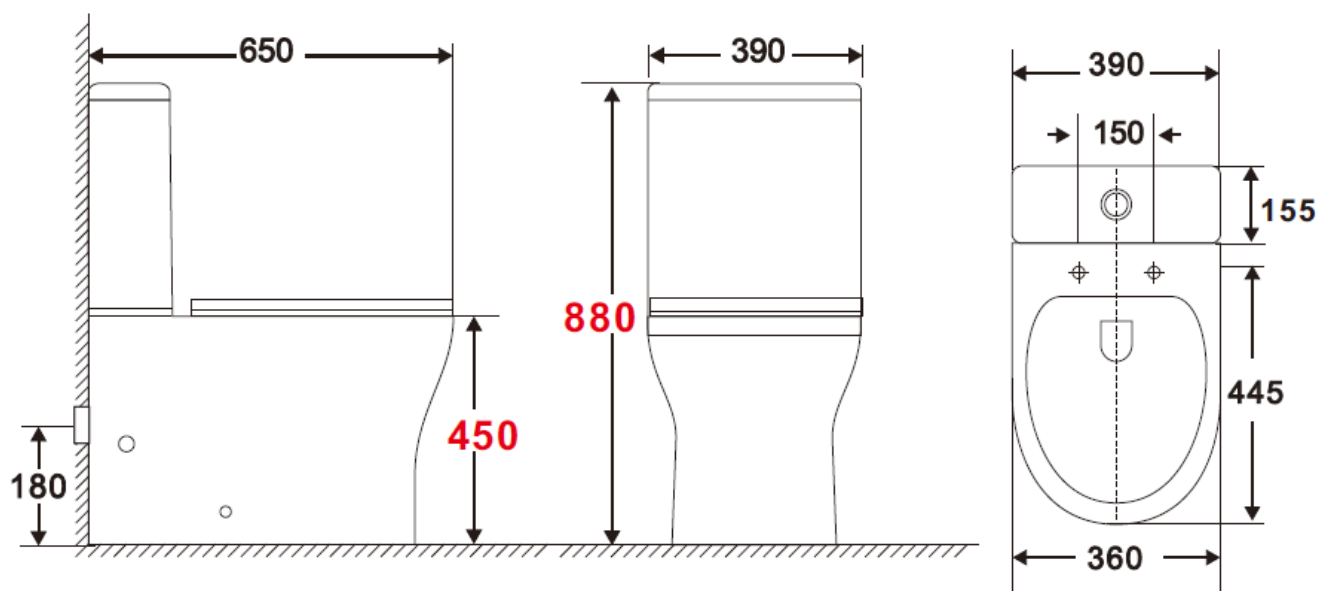

CODE EUW4

SIZE 390 X 840 (H) X 650MM

COLOUR WHITE

EUNA RIMLESS BACK TO WALL WC - EUW1

PRODUCT RIMLESS BACK TO WALL WC

CODE EUW1

SIZE 370 X 415 (H) X 545MM

COLOUR WHITE

EUNA RIMLESS WALL HUNG WC - EUW2

PRODUCT RIMLESS WALL HUNG WC

CODE EUW2

SIZE 370 X 375 (H) X 545MM

COLOUR WHITE

EUNA COMFORT HEIGHT RIMLESS CLOSE COUPLED WC (CLOSED BACK) - EUW7

PRODUCT COMFORT HEIGHT CLOSE COUPLED WC (OPEN BACK)

CODE EUW7

SIZE 390 X 880 (H) X 650MM

COLOUR WHITE

EUNA SLIM SOFT CLOSE SEAT - EUW11

PRODUCT EUNA SLIM SOFT CLOSE SEAT

CODE EUW11

SIZE 390 X 880 (H) X 650MM

COLOUR WHITE