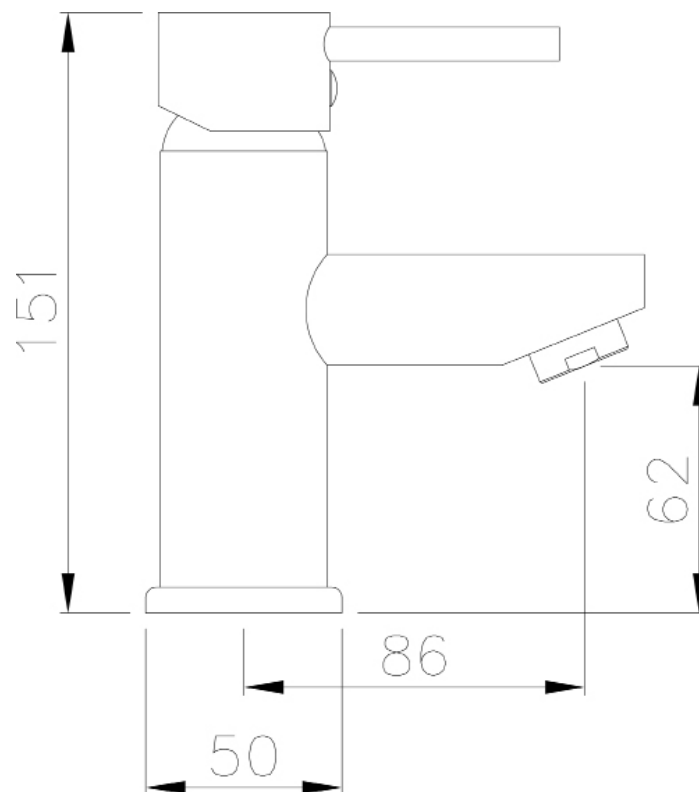

PIN BRASSWARE

MONOBLOC BASIN MIXER

WSTP02

CODE: WSTP02

MANUFACTURER: THE WHITE SPACE

RANGE: PIN

PRODUCT INFORMATION: PIN MONOBLOC BASIN
MIXER WITH SPRUNG PLUG WASTE - CHROME