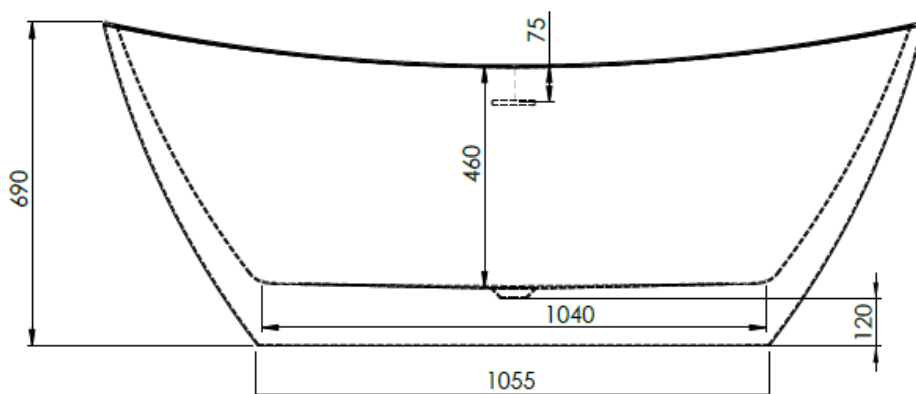

FREESTANDING BATH - SULIS

PRODUCT SULIS FREESTANDING BATH

CODE WSSUL17

SIZE 1700 X 780 X 690MM

CAPACITY 250 LITRES