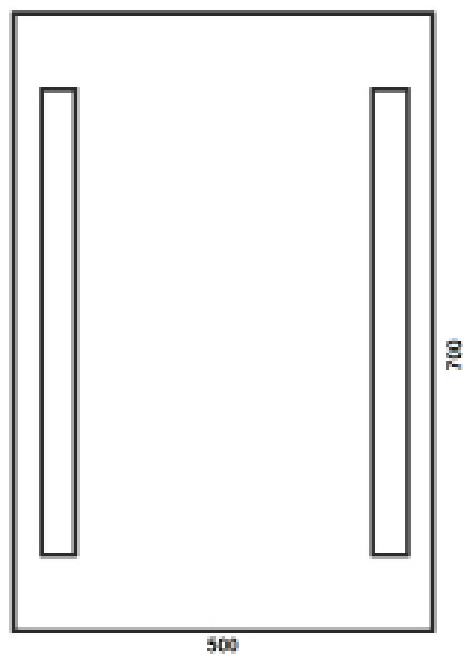

ILLUMINATED MIRRORS PAR 50 X 70CM WSM005

CODE: WSM005

MANUFACTURER: THE WHITE SPACE

RANGE: ILLUMINATED MIRROR

PRODUCT INFORMATION: PAR ILLUMINATED
MIRROR 50 X 70CM