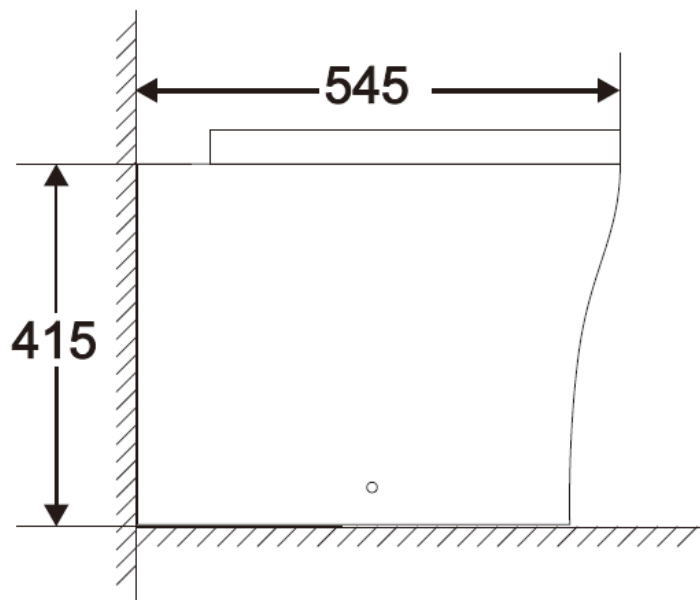

CODE EUW4

SIZE 390 X 840 (H) X 650MM

COLOUR WHITE

EUNA RIMLESS BACK TO WALL WC - EUW1

PRODUCT RIMLESS BACK TO WALL WC

CODE EUW1

SIZE 370 X 415 (H) X 545MM

COLOUR WHITE

EUNA RIMLESS WALL HUNG WC - EUW2

PRODUCT RIMLESS WALL HUNG WC

CODE EUW2

SIZE 370 X 375 (H) X 545MM

COLOUR WHITE

EUNA COMFORT HEIGHT RIMLESS CLOSE COUPLED WC (CLOSED BACK) - EUW7

PRODUCT COMFORT HEIGHT CLOSE COUPLED WC (OPEN BACK)