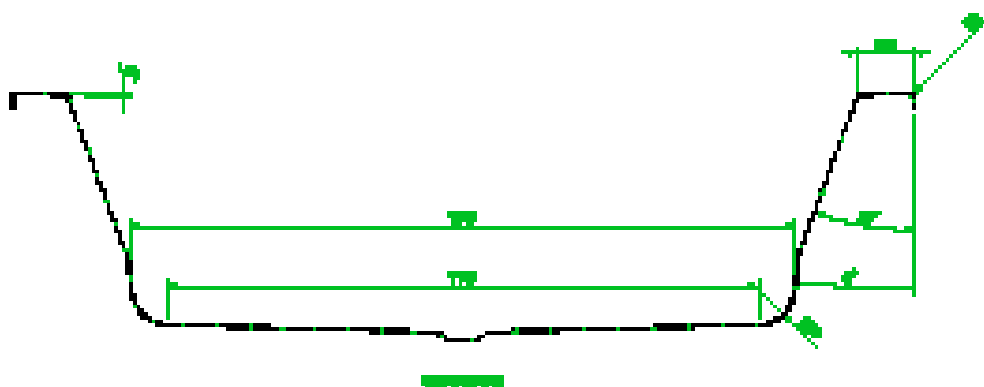

REINFORCED BATHS ALUNA

1700 X 750MM

ALU1775

CODE: ALU1775

MANUFACTURER: THE WHITE SPACE

RANGE: REINFORCED BATHS

PRODUCT INFORMATION: ALUNA DOUBLE ENDED
BATH 1700 X 750MM - WHITE