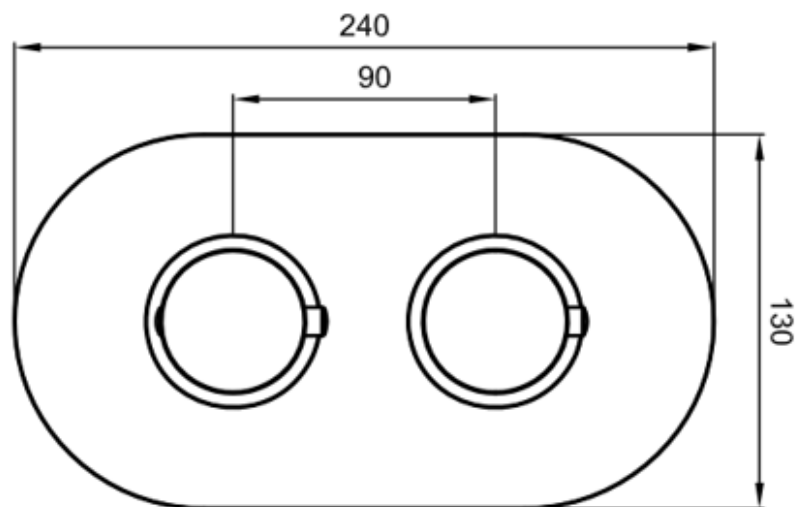

LOZENGE SHAPE THERMOSTATIC SHOWER VALVE - DUAL OUTLET

CODE: SV02 - CHROME

CODE: SV02B - MATT BLACK

CODE: SV02BR - BRUSHED BRASS

MANUFACTURER: THE WHITE SPACE

RANGE: YES BAR SHOWER

PRODUCT INFORMATION: DUAL CONTROL
BAR VALVE WITH SLIDE RAIL