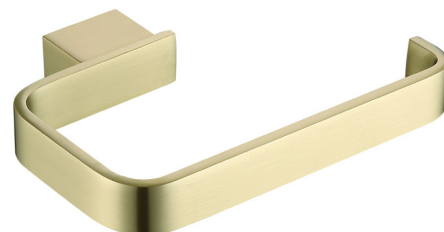

LEGEND ACCESSORIES

LIQUID SOAP DISPENSER

PRODUCT LIQUID SOAP DISPENSER

CODE LEG9C - CHROME
LEG9B - BLACK

SIZE 73 X 180 (H) X 73MM

LEGEND ACCESSORIES

DOUBLE TUMBLER AND HOLDER

PRODUCT DOUBLE TUMBLER AND HOLDER

CODE LEG5C - CHROME
LEG5B - BLACK

SIZE 195 X 85 (H) X 94MM

LEGEND ACCESSORIES

TOILET ROLL HOLDER

PRODUCT	TOILET ROLL HOLDER
CODE	LEG1C - CHROME LEG1B - BLACK LEG1BR - BRUSHED BRASS
SIZE	153 X 20 (H) X 104MM

LEGEND ACCESSORIES

TOWEL RING

PRODUCT	TOWEL RING
CODE	LEG2C - CHROME LEG2B - BLACK LEG2BR - BRUSHED BRASS
SIZE	220 X 25 (H) X 104MM

LEGEND ACCESSORIES

TOWEL RAIL

PRODUCT TOWEL RAIL

CODE LEG10C - CHROME
LEG10B - BLACK