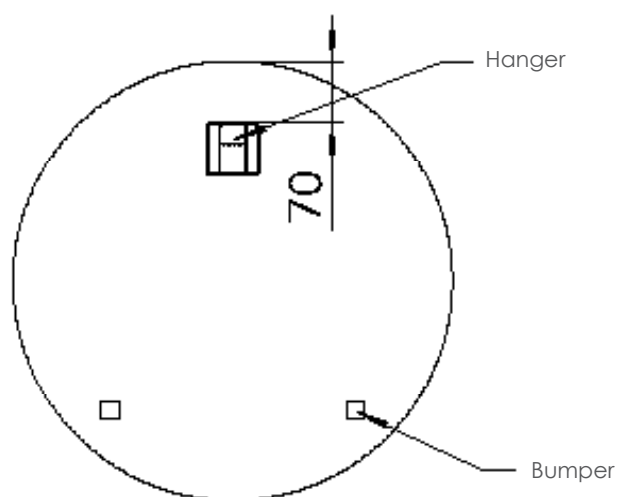

NON - ILLUMINATED MIRRORS

ROUND 50 X 450CM

RDM50

CODE: RDM50

MANUFACTURER: THE WHITE SPACE

RANGE: NON-ILLUMINATED MIRROR

PRODUCT INFORMATION: ROUND
NON-ILLUMINATED MIRROR 50CM DIAMETER