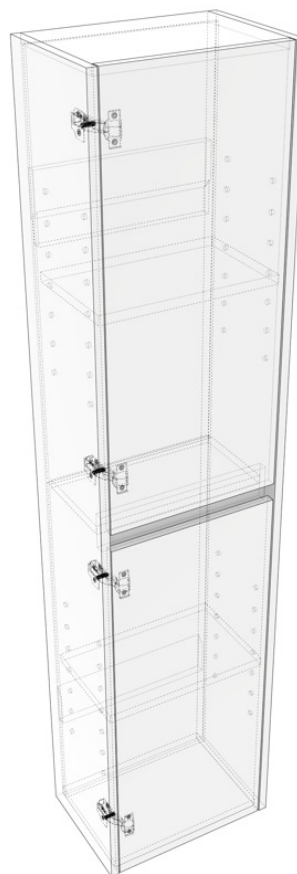

PRODUCT	CHOICE DEEP BASIN
CODE	CHB80
SIZE	80.5 X 46 CM
COLOUR	WHITE

CHOICE 35CM TALL UNIT

PRODUCT 35CM TALL UNIT

CODE CT35W
CT35LG
CT35DG
CT35G

SIZE 350 X 1500 (H) X 240MM

COLOUR WHITE
LIGHT GREY
DARK GREY
DARK SAGE GREEN