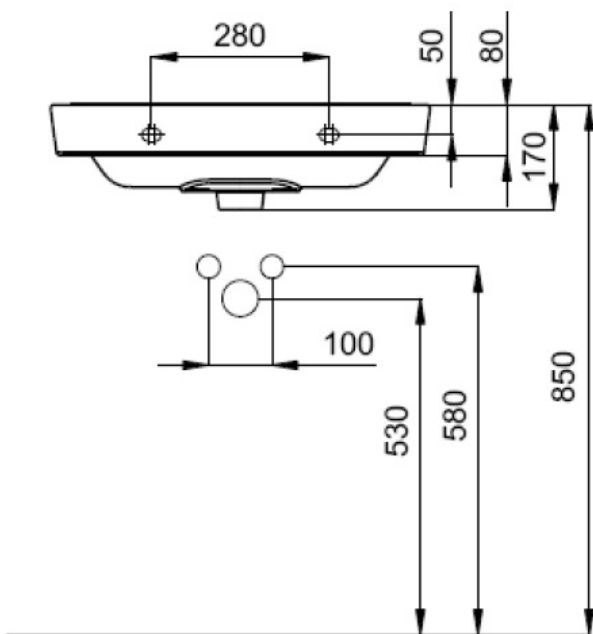

SCENE BASIN 60CM

WSSSB04

PRODUCT	SCENE BASIN
CODE	WSSSB04
SIZE	60 X 44.5CM 1TAP HOLE
COLOUR	WHITE