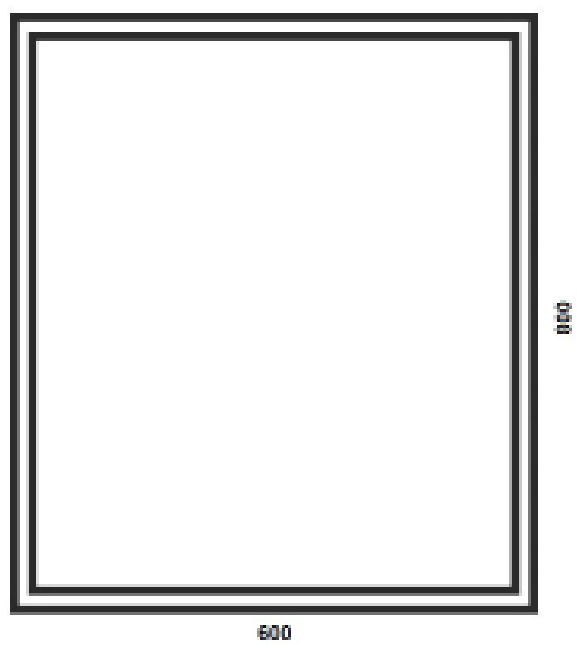

ILLUMINATED MIRRORS FRAME 60 X 80CM WSM020

CODE: WSM020

MANUFACTURER: THE WHITE SPACE

RANGE: ILLUMINATED MIRROR

PRODUCT INFORMATION: FRAME ILLUMINATED
MIRROR 60 X 80CM