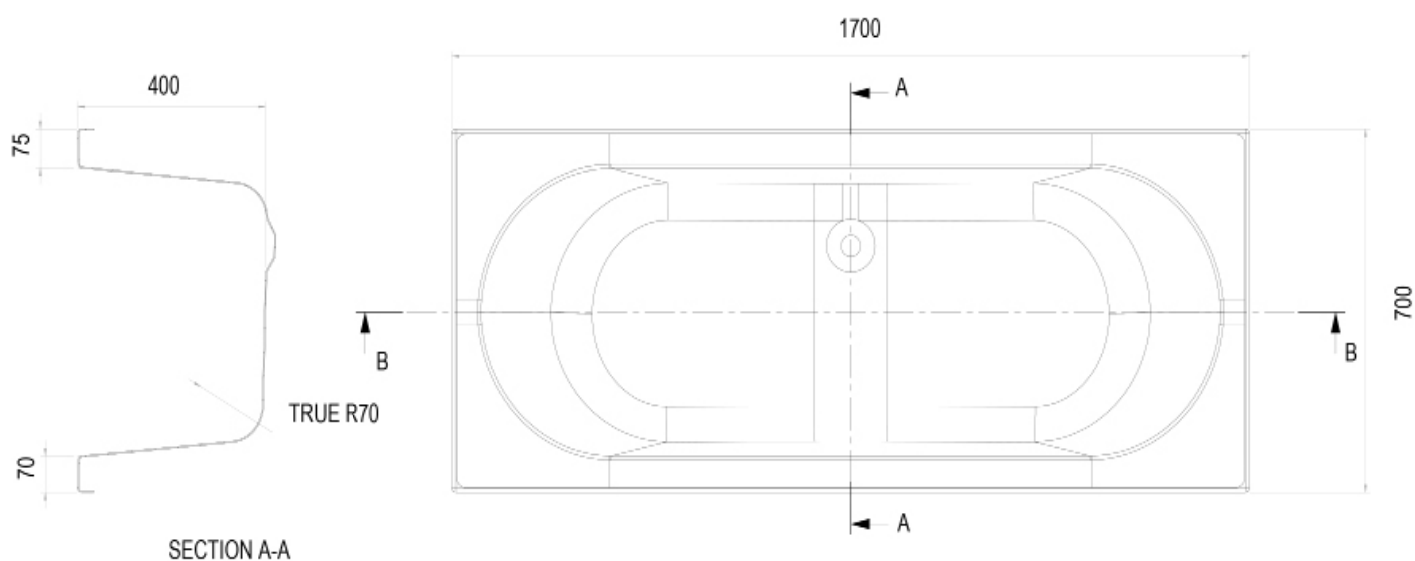

CODE WSBM1770

SIZE 1700 X 700 X 380 (H) MM

COLOUR WHITE

REINFORCED BATHS

MAGNUS 1700 X 750MM

WSBM1775

PRODUCT	MAGNUS DOUBLE ENDED
CODE	WSBM1775
SIZE	1700 X 750 X 380 (H) MM
COLOUR	WHITE

SECTION A-A