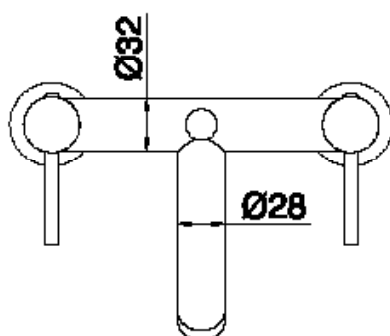

MIN PRESSURE 1.5 BAR

PIN LUX - BATH SHOWER MIXER

PRODUCT BATH SHOWER MIXER

CODE PINL05 - CHROME
PINL05K - MATT BLACK
PINL05BR - BRUSHED BRASS

MIN PRESSURE 1.5 BAR

PIN LUX - TALL BASIN MIXER

PRODUCT TALL BASIN MIXER