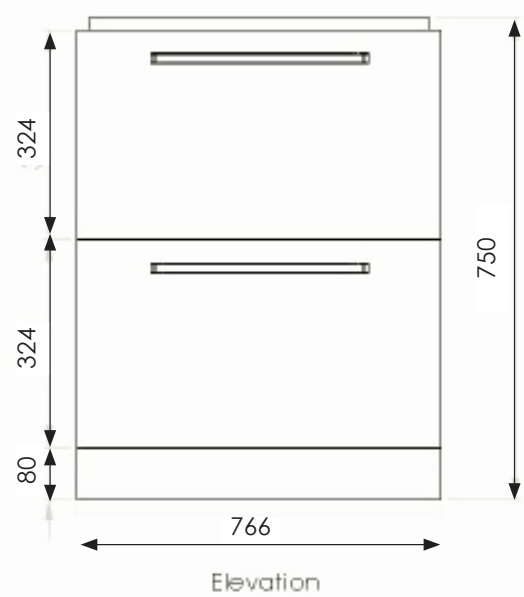

SCENE FURNITURE 80CM FLOOR STANDING VANITY UNIT

CODE: SF80WH WHITE

CODE: SF80AG GLOSS ASH GREY

CODE: SF80CH GLOSS CHARCOAL

MANUFACTURER: THE WHITE SPACE

RANGE: SCENE FURNITURE - STANDARD COLOURS

PRODUCT INFORMATION: 80CM

FLOORSTANDING VANITY UNIT