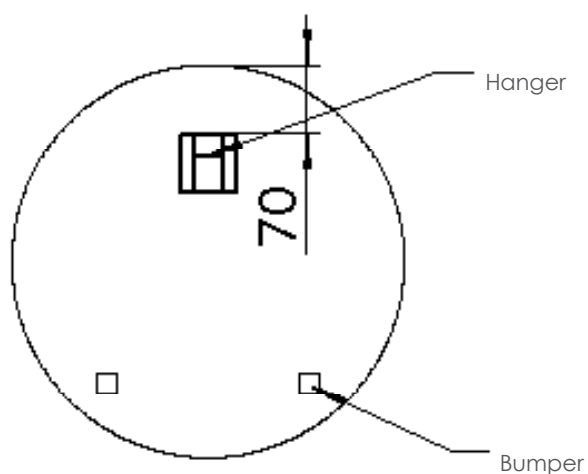

ROUND 40 X 40CM

RDM40

CODE: RDM40

MANUFACTURER: THE WHITE SPACE

RANGE: NON-ILLUMINATED MIRROR

PRODUCT INFORMATION: ROUND
NON-ILLUMINATED MIRROR 40CM DIAMETER

NON - ILLUMINATED MIRRORS

ROUND 50 X 450CM