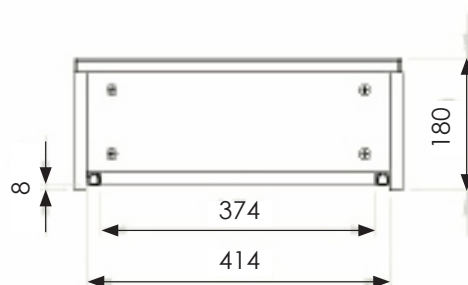

PRODUCT INFORMATION: 45CM SINGLE DOOR MIRROR CABINET

Elevation

End View

SCENE FURNITURE 60CM DOUBLE DOOR MIRROR CABINET

CODE: WSSMC60WH - GLOSS WHITE

CODE: WSSMC60AG GLOSS ASH GREY

CODE: WSSMC60CH GLOSS CHARCOAL