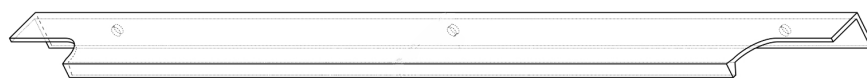

CODE CF80W
CF80LG
CF80DG
CF80G

SIZE 800 X 455 (H) X 800MM

COLOUR WHITE
LIGHT GREY
DARK GREY
DARK SAGE GREEN

CHOICE FLOORSTANDING/WALL HUNG UNIT HANDLES

PRODUCT CHOICE FLOORSTANDING/WALL HUNG UNIT HANDLES

CODE CHH1C - CHROME
CHH1BR - BRUSHED BRASS
CHH1BL - MATT BLACK

CHOICE SLIM BASIN - SLB60

PRODUCT CHOICE SLIM BASIN

CODE SLB60

SIZE 61 X 46.5 CM

COLOUR WHITE

CHOICE SLIM BASIN - SLB80

PRODUCT CHOICE SLIM BASIN

CODE SLB80