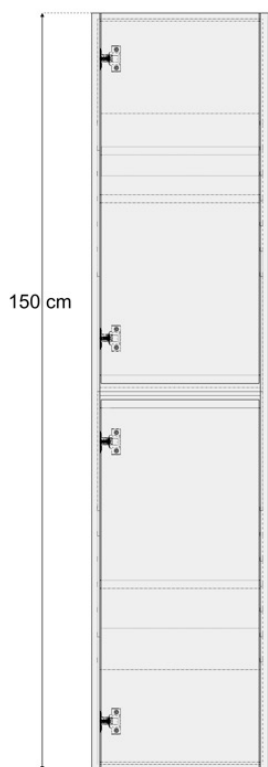

PRODUCT	CHOICE DEEP BASIN
CODE	CHB80
SIZE	80.5 X 46 CM
COLOUR	WHITE

CHOICE 35CM TALL UNIT

PRODUCT 35CM TALL UNIT

CODE CT35W
CT35LG
CT35DG
CT35G

SIZE 350 X 1500 (H) X 240MM

COLOUR WHITE
LIGHT GREY
DARK GREY
DARK SAGE GREEN