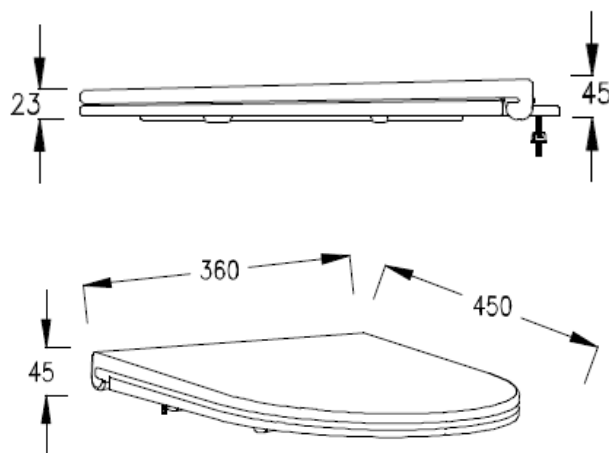

LAB SLIM SOFT CLOSE SEAT - WHITE

LABW11

PRODUCT LAB SOFT CLOSE SEAT - WHITE

CODE LABW11

SIZE 367 X 41/37 (H) X 445MM

COLOUR MATT WHITE