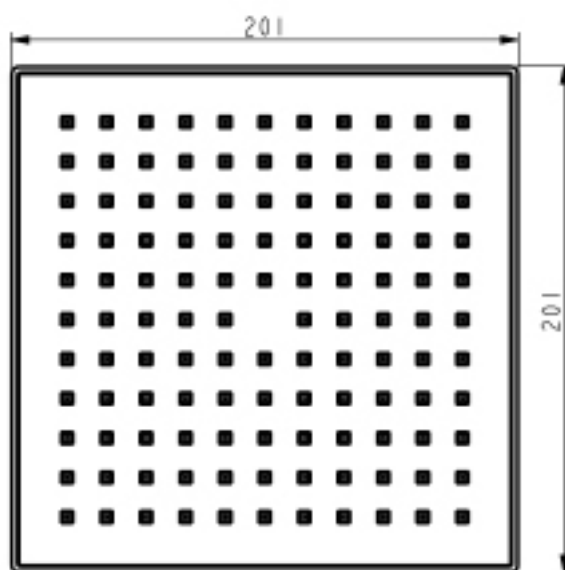

PRODUCT INFORMATION: 350MM ULTRA SLIM
SHOWER HEAD - CHROME

SQUARE SHOWER HEAD

CODE: WSV007

MANUFACTURER: THE WHITE SPACE

RANGE: DC THERMOSTATIC SHOWER VALVES

PRODUCT INFORMATION: 200MM SQUARE
SHOWER HEAD - CHROME