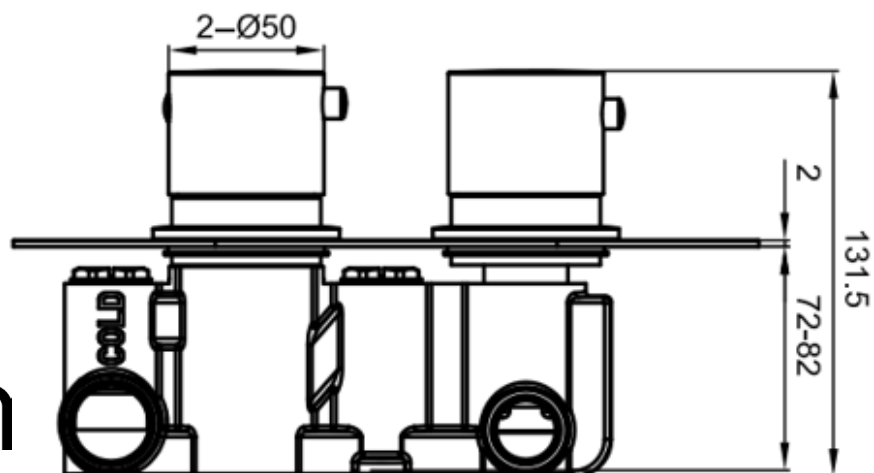

LOZENGE SHAPE THERMOSTATIC SHOWER VALVE - DUAL OUTLET

CODE: SV02 - CHROME

CODE: SV02B - MATT BLACK

CODE: SV02BR - BRUSHED BRASS

MANUFACTURER: THE WHITE SPACE

RANGE: YES BAR SHOWER

PRODUCT INFORMATION: DUAL CONTROL
BAR VALVE WITH SLIDE RAIL