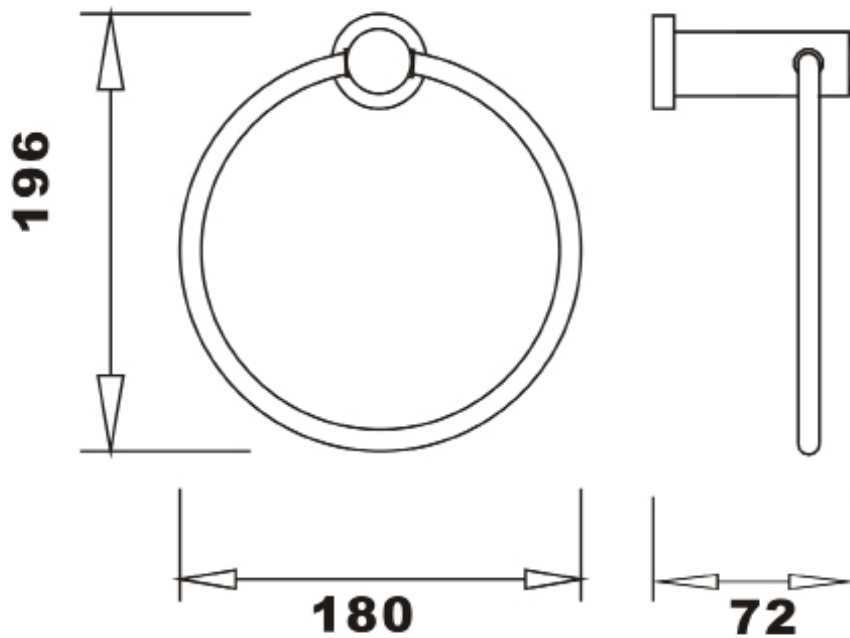

CAPITA ACCESSORIES

TOWEL RING

CAP2C

PRODUCT	TOWEL RING
CODE	CAP2C - CHROME CAP2B - MATT BLACK CAP2BR - BRUSHED BRASS
SIZE	180 X 196 X 72MM
COLOUR	CHROME