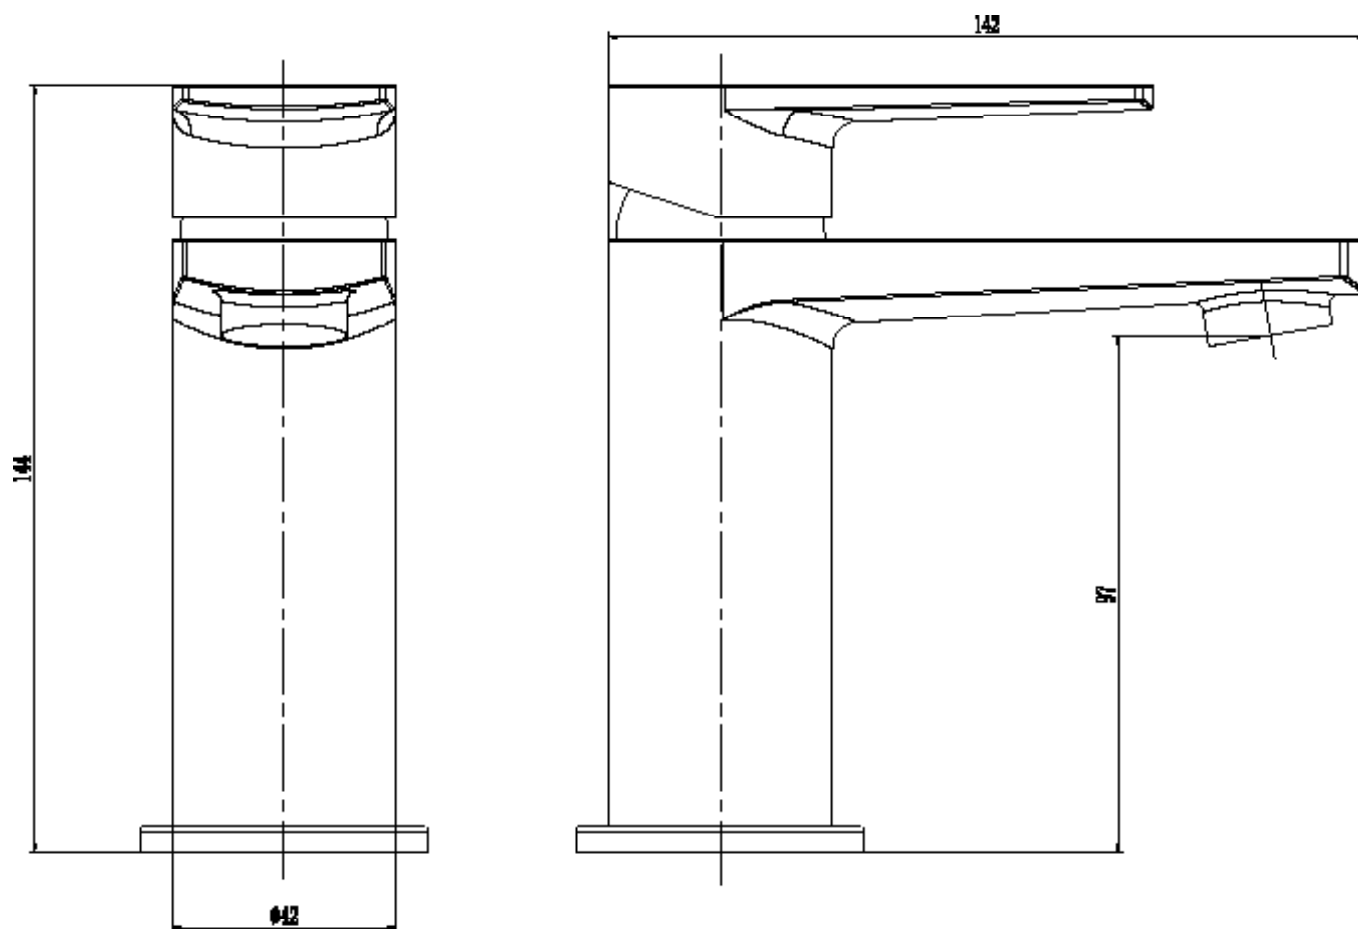

SIERRA BASIN MONO MIXER - SI05

CODE: SI05

MANUFACTURER: THE WHITE SPACE

RANGE: SIERRA

PRODUCT INFORMATION: BASIN MONO MIXER (INC SPRUNG
WASTE) - CHROME