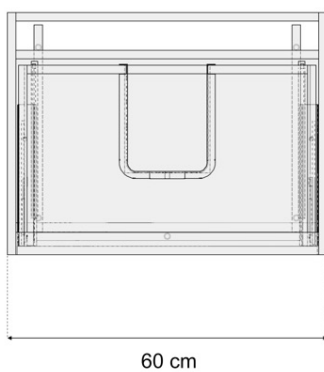

CHOICE 60CM FLOORSTANDING UNIT

PRODUCT 60CM FLOORSTANDING UNIT

CODE CF60W
CF60LG
CF60DG
CF60G

SIZE 600 X 455 (H) X 800MM

COLOUR WHITE
LIGHT GREY
DARK GREY
DARK SAGE GREEN