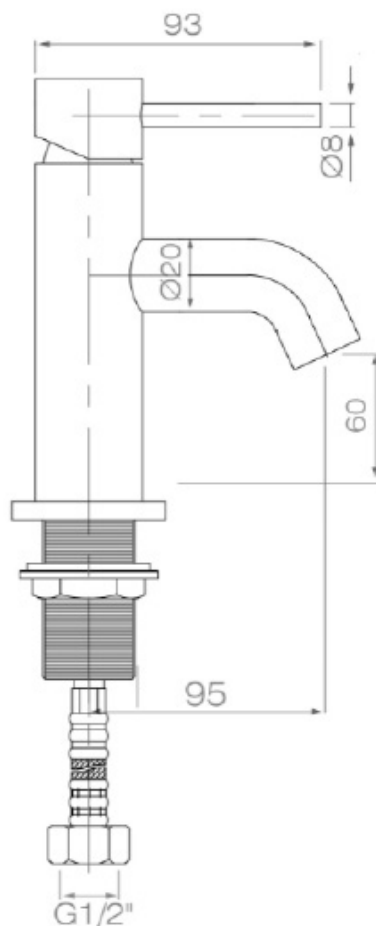

PIN LUX - MINI MONO BASIN MIXER

PRODUCT MINI MONO BASIN MIXER

CODE PINL01 - CHROME
PINL01K - MATT BLACK
PINL01BR - BRUSHED BRASS

MIN PRESSURE 0.5 BAR