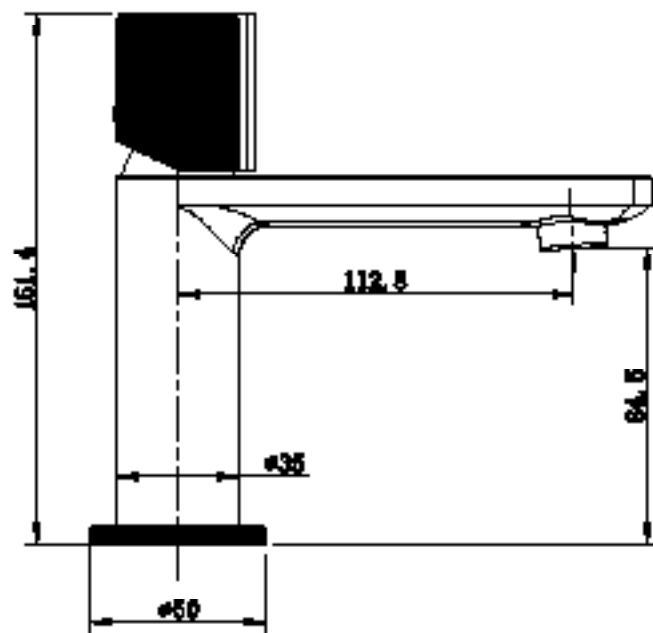

KNURL BASIN MONO MIXER KN02

CODE: KN02

MANUFACTURER: THE WHITE SPACE

RANGE: KNURL

PRODUCT INFORMATION: BASIN MONO MIXER (INC SPRUNG
WASTE) - CHROME