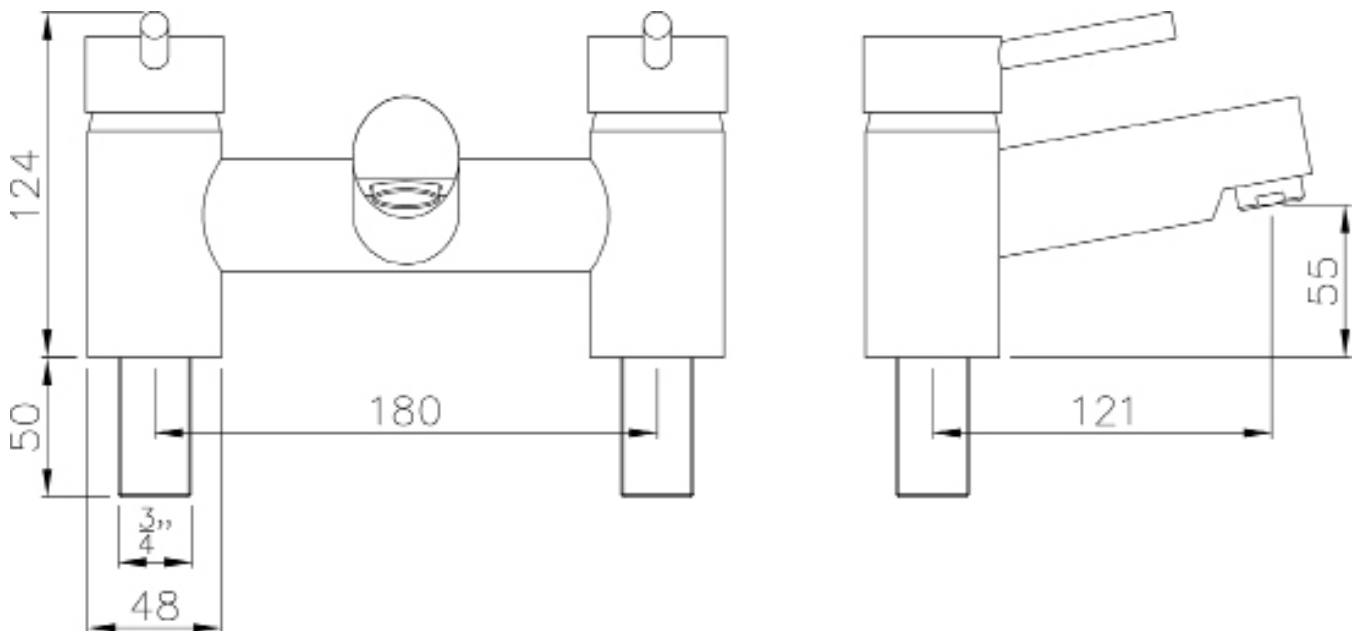

PIN BRASSWARE

BATH FILLER

WSTP06

CODE: WSTP06

MANUFACTURER: THE WHITE SPACE

RANGE: PIN

PRODUCT INFORMATION: PIN BATH FILLER - CHROME