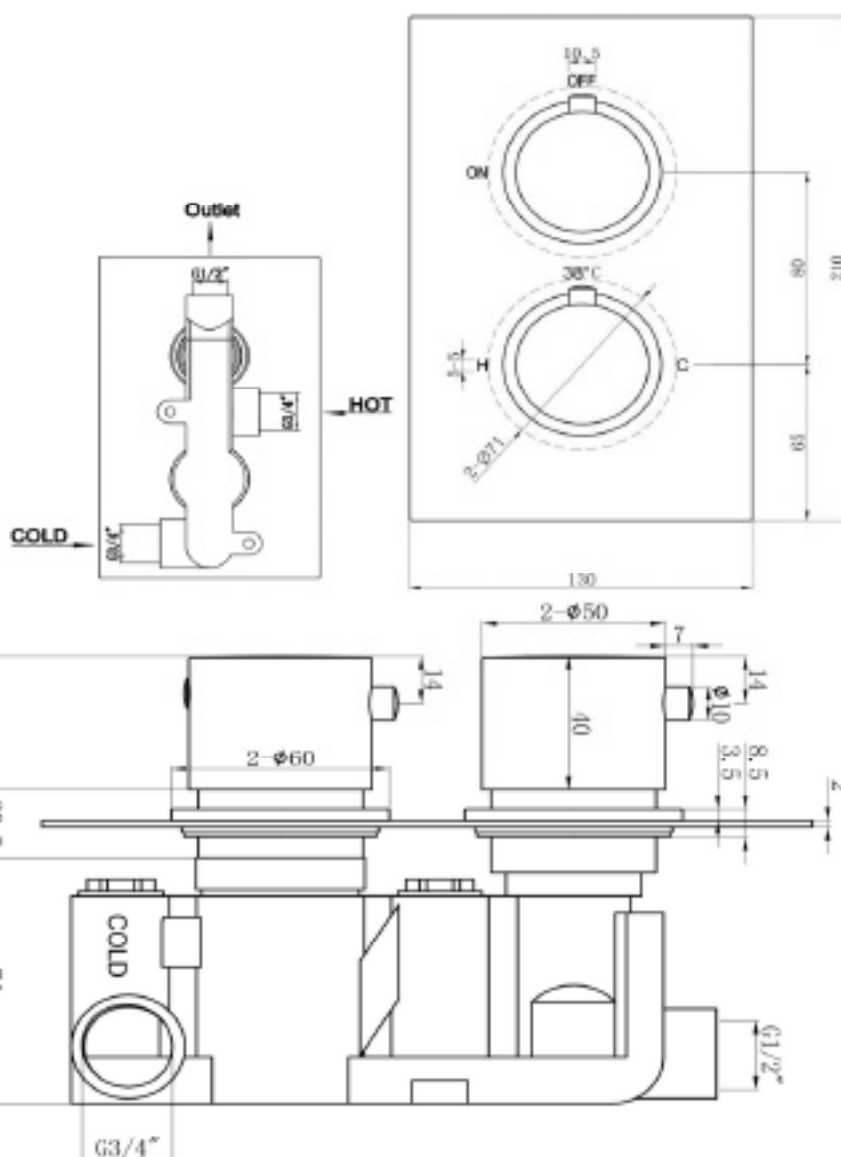

SINGLE OUTLET CONCEALED SHOWER VALVE - ROUND

CODE: DC1 - CHROME

CODE: DC1B - BLACK

CODE: DC1BR - BRUSHED BRASSD

MANUFACTURER: THE WHITE SPACE

RANGE: DC THERMOSTATIC SHOWER VALVES

PRODUCT INFORMATION: CONCEALED SHOWER VALVE - ROUND HANDLE, SINGLE OUTLET