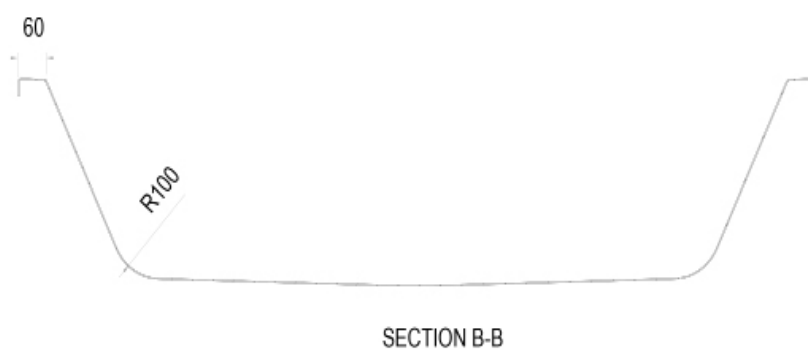

REINFORCED BATHS

MAGNUS 1700 X 700MM

WSBM1770

PRODUCT MAGNUS DOUBLE ENDED

CODE WSBM1770

SIZE 1700 X 700 X 380 (H) MM

COLOUR WHITE