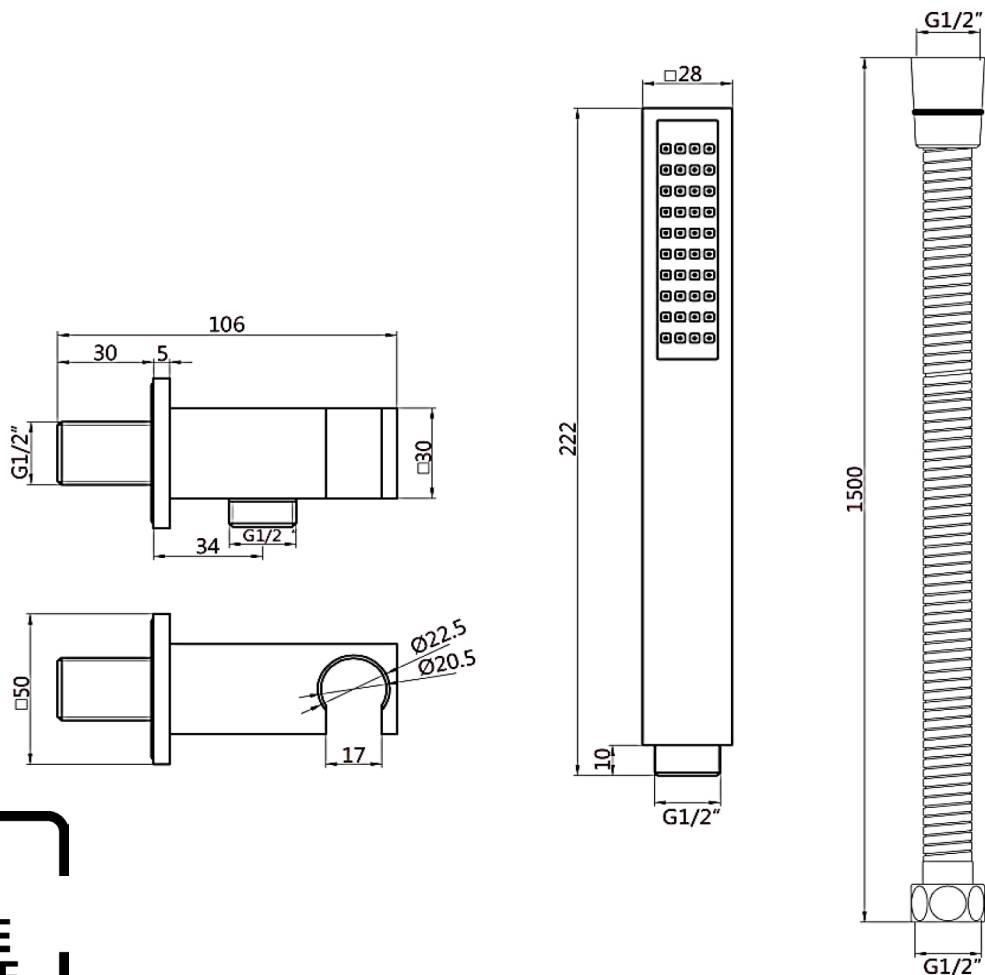

SHOWER HANDSET WALL BRACKET - ROUND

CODE: SHWB1 - CHROME

CODE: SHWB1K - MATT BLACK

CODE: SWWB1BR - BRUSHED BRASS

MANUFACTURER: THE WHITE SPACE

RANGE: DC THERMOSTATIC SHOWER VALES