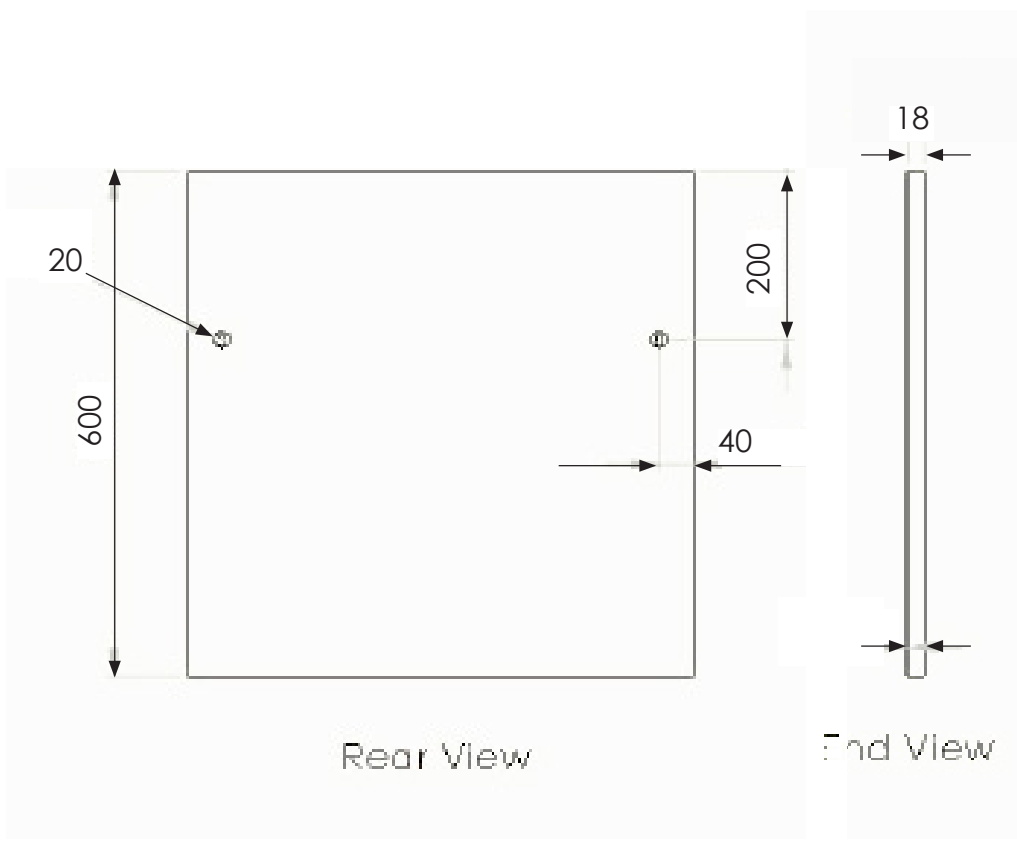

RANGE: SCENE FURNITURE - DARK INDIGO

PRODUCT INFORMATION: 45 X 60CM MIRROR

SCENE MIRROR

600 X 600 X 18MM
WSSM60DI

CODE: WSSM60DI

MANUFACTURER: THE WHITE SPACE

RANGE: SCENE FURNITURE - DARK INDIGO

PRODUCT INFORMATION: 60 X 60CM MIRROR