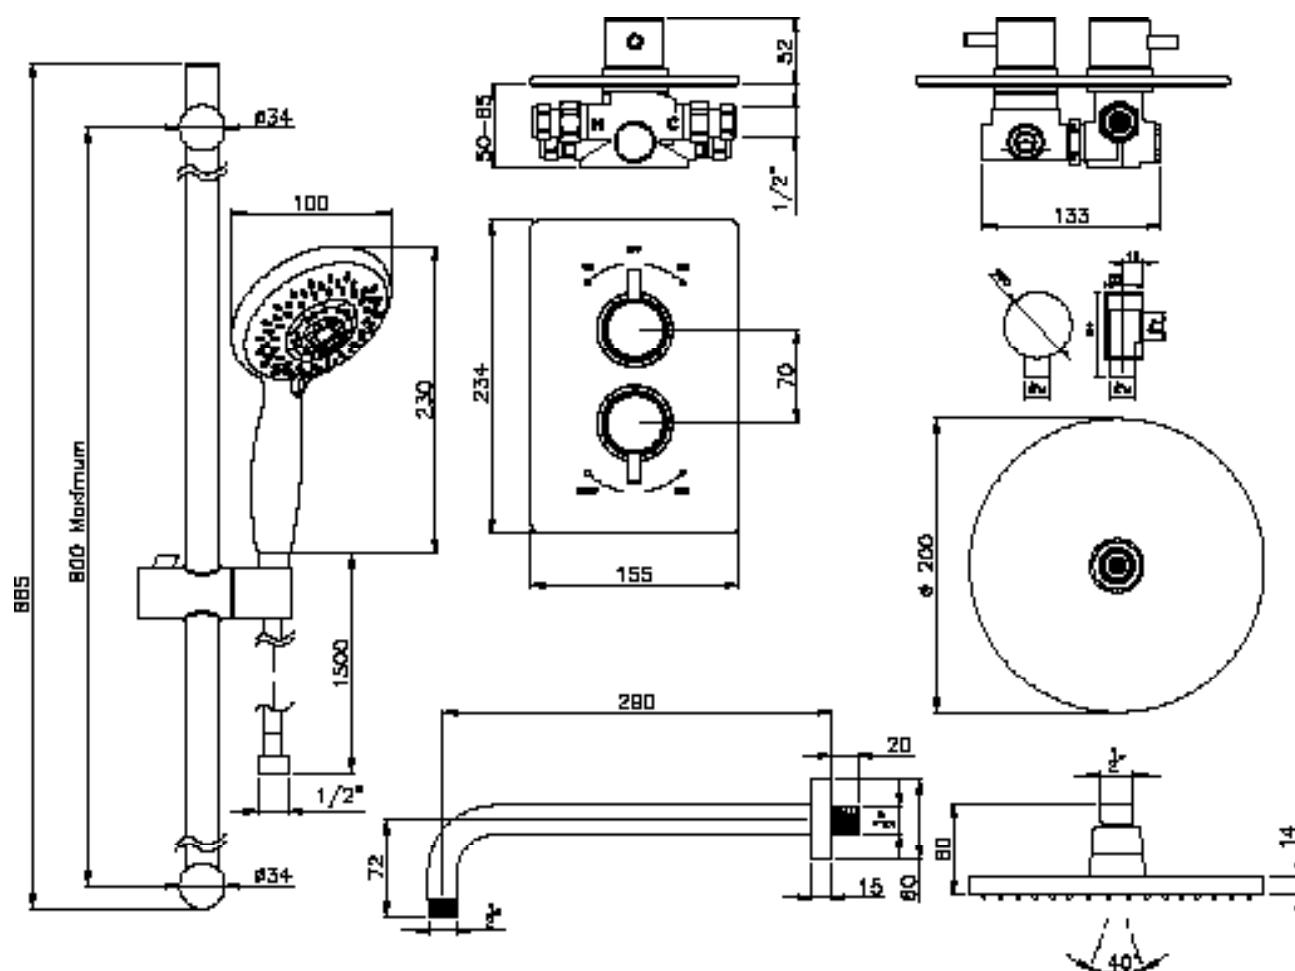

DC SHOWER VALVES- DUAL OUTLET - FIXED HEAD & SLIDE RAIL KIT

CODE: WSV003 - CHROME

CODE: WSV003B - BLACK

CODE: WSV003BR - BRUSHED BRASS

MANUFACTURER: THE WHITE SPACE

RANGE: DC THERMOSTATIC SHOWER VALVES

PRODUCT INFORMATION: SLIDE RAIL KIT ROUD HEAD - INCLUDES
WALL INTEGRATED OUTLET