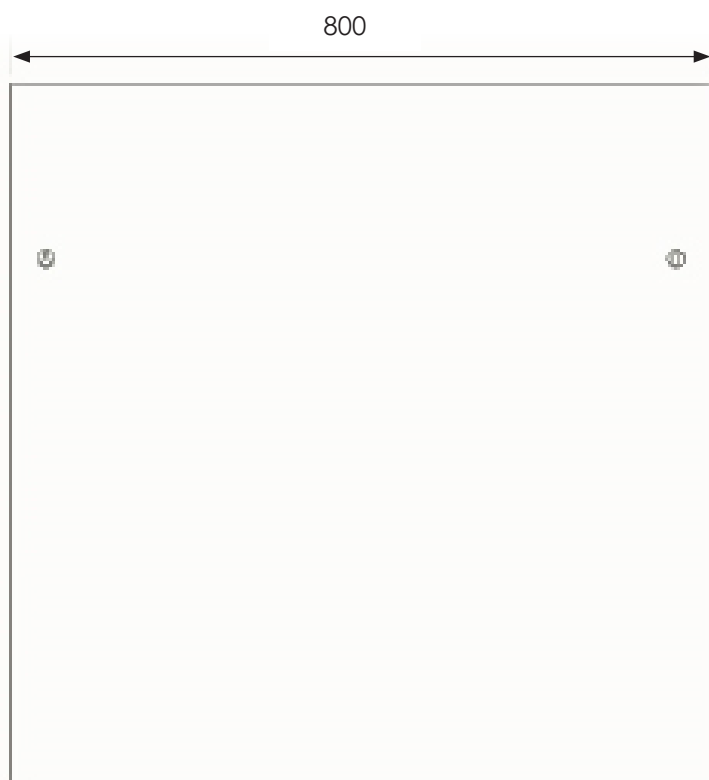

SCENE MIRROR

800 X 800 X 18MM
WSSM80DI

CODE: WSSM80DI

MANUFACTURER: THE WHITE SPACE

RANGE: SCENE FURNITURE - DARK INDIGO

PRODUCT INFORMATION: 80 X 80CM MIRROR

Rear View

End View