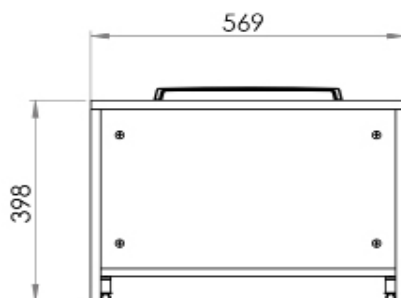

SCENE FURNITURE

60CM WALL HUNG VANITY UNIT

PRODUCT 60CM WALL HUNG VANITY UNIT

CODE SW60DI (GLOSS DARK INDIGO)
SW60WH (GLOSS WHITE)
SW60AG (GLOSS ASH GREY)
SW60CH (GLOSS CHARCOAL)

SIZE 569 (W) X 500 (H) X 418 (D) MM