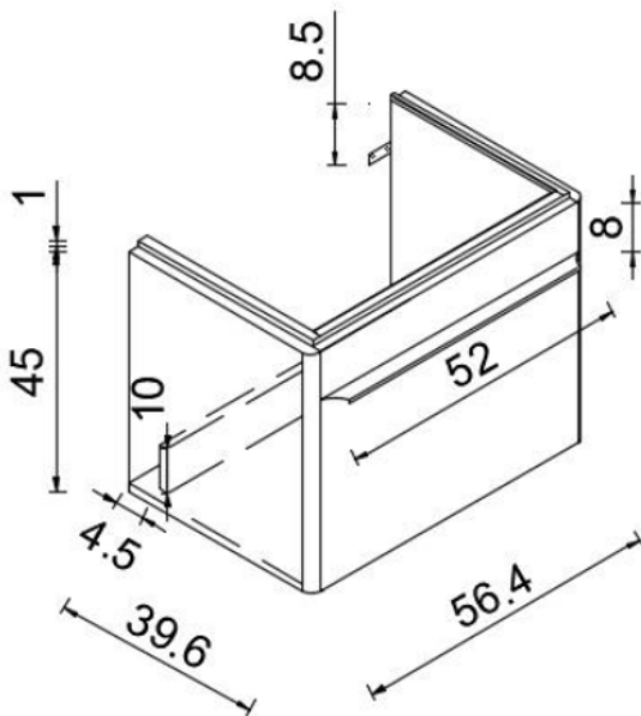

AMERICANA 58.5CM WALL HUNG VANITY UNIT

PRODUCT 58.5CM WALL HUNG VANITY UNIT

CODE AMF60W (MATT WHITE)
AMF60TO (TOBACCO OAK)
AMF60MG (MATT MID GREY)
AMF60AG (MATT ANTHRACITE GREY)

SIZE 564 X 450 (H) X 396MM