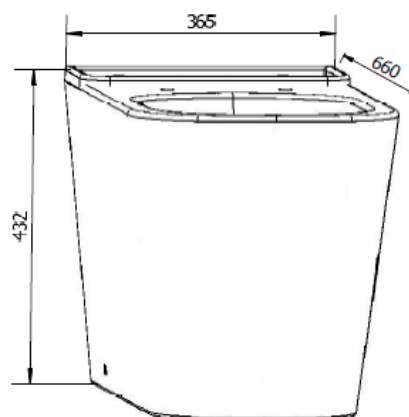

PAN HEIGHT 432 MM

COLOUR MATT WHITE

LAB RIMLESS CLOSE COUPLED WC (OPEN BACK) - LABW13

PRODUCT RIMLESS CLOSE COUPLED WC (OPEN BACK)

CODE 3

SIZE 365 X 432 (H) X 660MM

PAN HEIGHT 425MM

COLOUR MATT WHITE