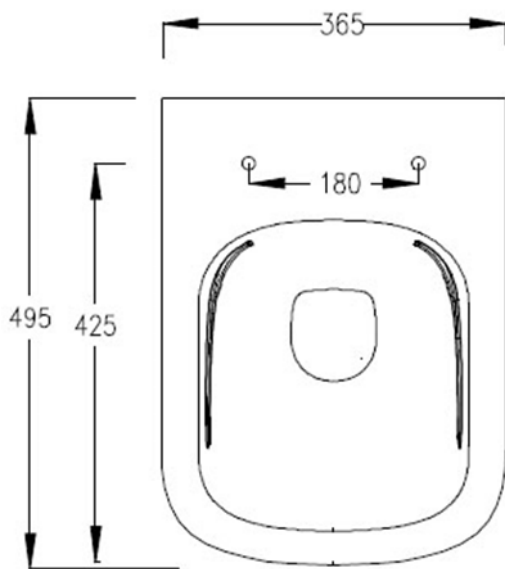

ANON RIMLESS BACK TO WALL WC - ANW1

PRODUCT RIMLESS BACK TO WALL WC

CODE ANW1

SIZE 365 X 420 (H) X 520MM

COLOUR WHITE