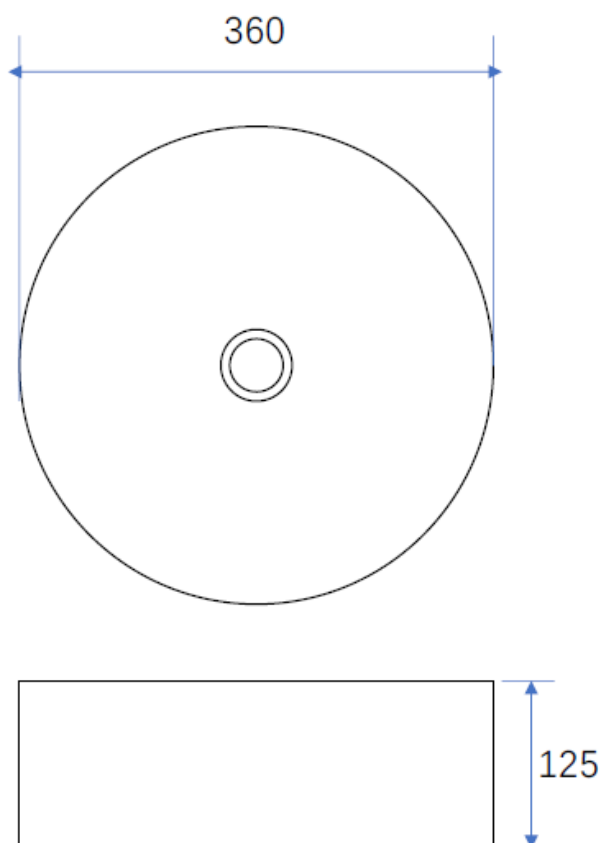

CHOICE FINELINE PATTERNED BOWL

PRODUCT	FILENLINE BOWL
CODE	CB36FL
SIZE	360 X 360 X 125MM
COLOUR	WHITE