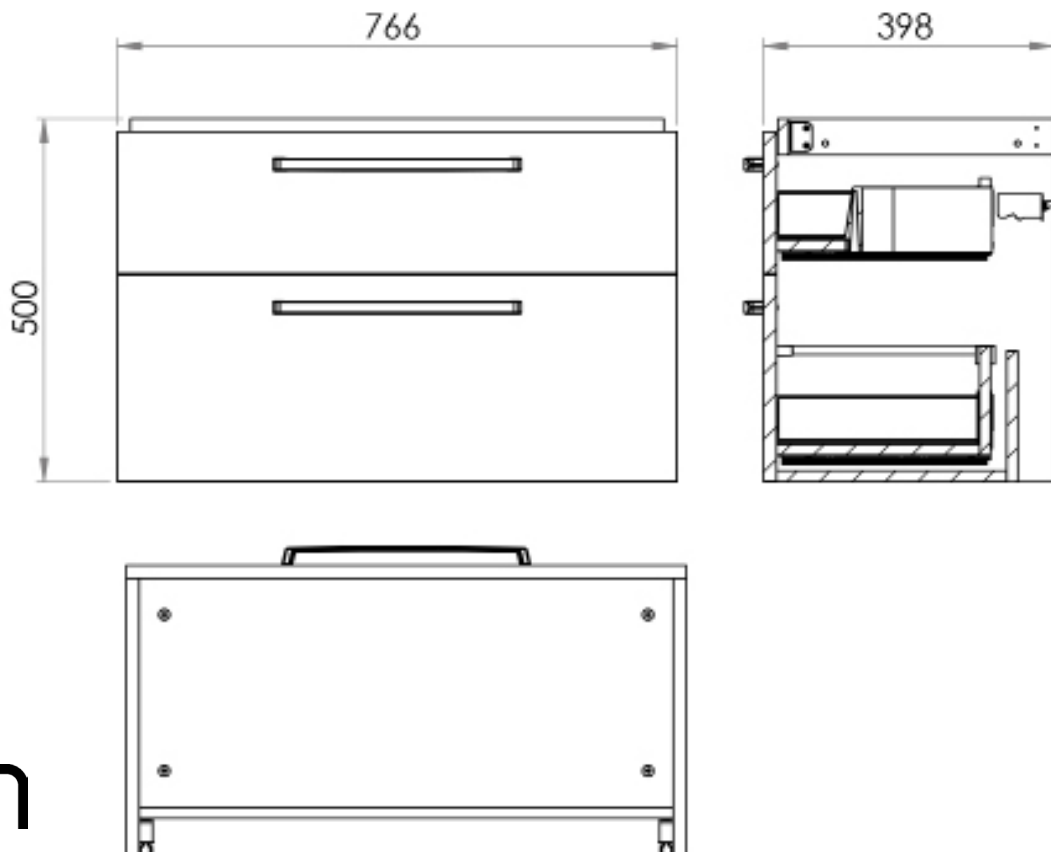

SCENE FURNITURE 80CM WALL HUNG VANITY UNIT

CODE: SW80DI - DARK INDIGO

CODE: SW80WH - GLOSS WHITE

CODE: SW80AG - GLOSS ASH GREY

CODE: SW80CH - GLOSS CHARCOAL

MANUFACTURER: THE WHITE SPACE

RANGE: SCENE FURNITURE

PRODUCT INFORMATION: 80CM WALL HUNG VANITY UNIT