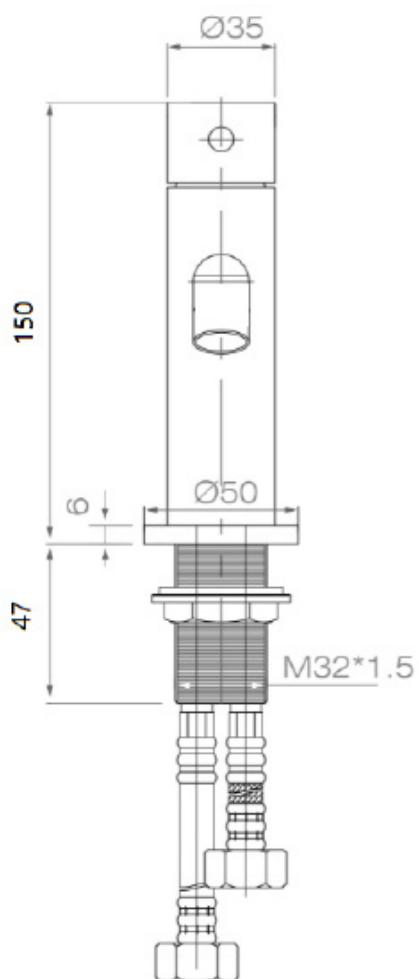

PIN LUX - MINI MONO BASIN MIXER

PRODUCT MINI MONO BASIN MIXER

CODE PINL01 - CHROME
PINL01K - MATT BLACK
PINL01BR - BRUSHED BRASS

MIN PRESSURE 0.5 BAR