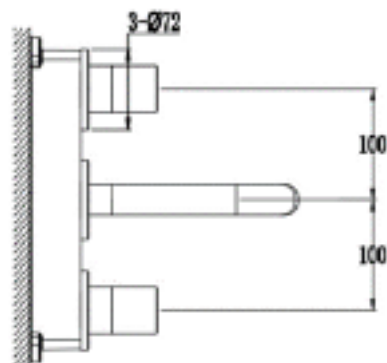

PIN LUX - 3 HOLE WALL MOUNTED BASIN MIXER

PRODUCT 3 HOLE WALL MOUNTED BASIN MIXER

CODE PINL08 - CHROME
PINL08K - MATT BLACK

MIN PRESSURE 0.5 BAR