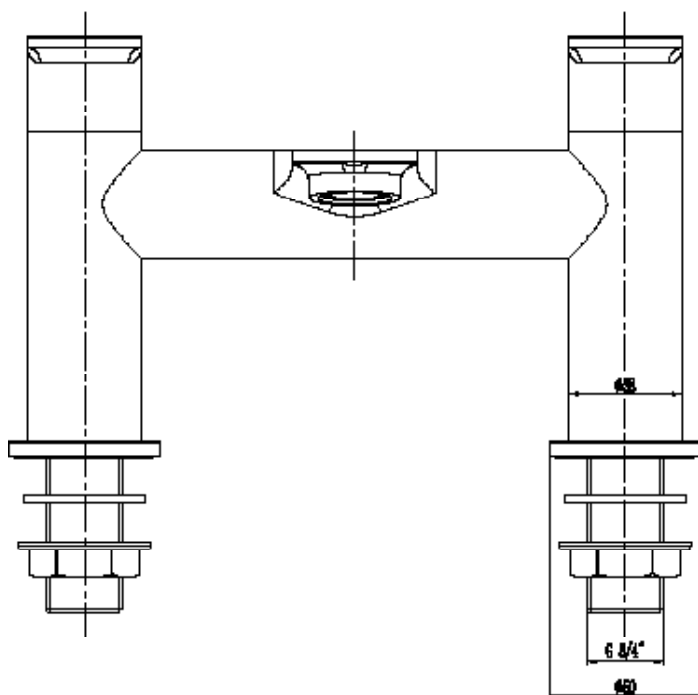

TRUE BRASSWARE BATH FILLER LEV03

CODE: LEV03

MANUFACTURER: THE WHITE SPACE

RANGE: TRUE BRASSWARE

PRODUCT INFORMATION: TRUE BRASSWARE
BATH FILLER - CHROME