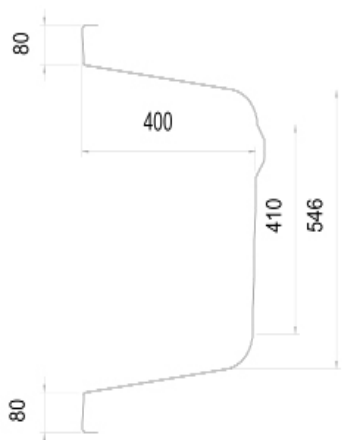

SECTION B-B

REINFORCED BATHS

MAGNUS 1800 X 800MM

WSBM1880

PRODUCT MAGNUS DOUBLE ENDED

CODE WSBM1880

SIZE 1800 X 800 X 380 (H) MM

COLOUR WHITE