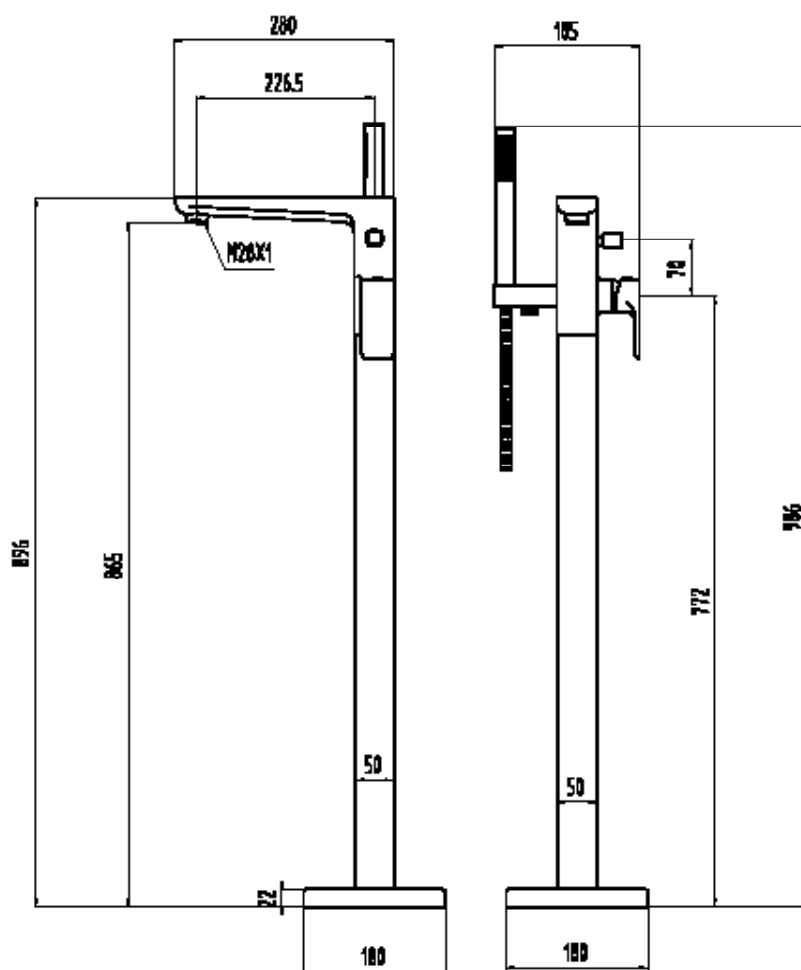

VETO BRASSWARE FREESTANDING BATH SHOWER MIXER

CODE: VET6C - CHROME

CODE: VET6B - BLACK

MANUFACTURER: THE WHITE SPACE

RANGE: VETO

PRODUCT INFORMATION: VETO FLOORSTANDING
BATH SHOWER MIXER WITH HOSE AND HANDSET