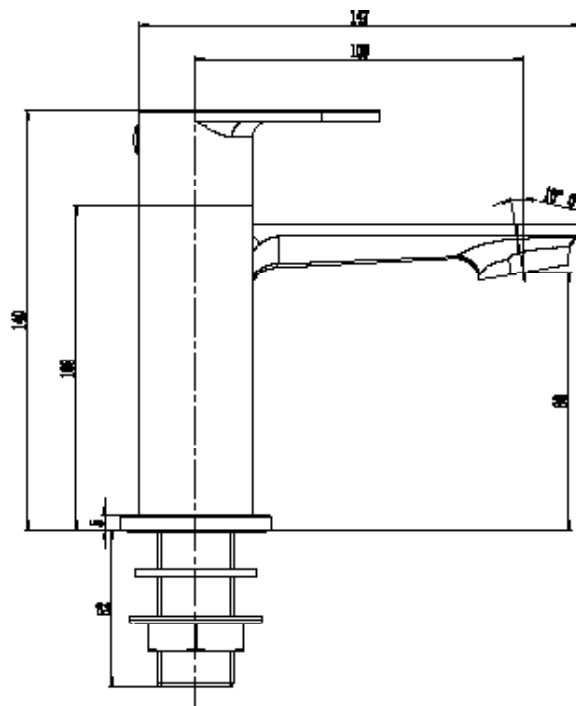

TRUE BRASSWARE BATH FILLER LEV03

CODE: LEV03

MANUFACTURER: THE WHITE SPACE

RANGE: TRUE BRASSWARE

PRODUCT INFORMATION: TRUE BRASSWARE
BATH FILLER - CHROME