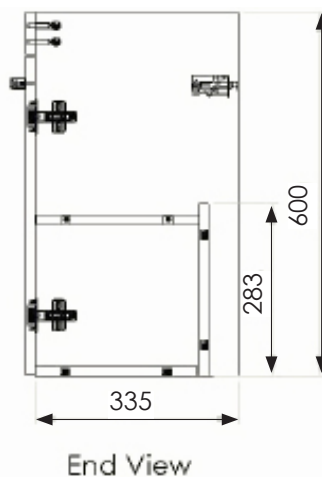

SCENE FURNITURE

45CM WALL HUNG CLOAKROOM UNIT

PRODUCT 45CM WALL HUNG CLOAKROOM UNIT

CODE SW45LDI (LEFT HINGE GLOSS DARK INDIGO)
SW45LWH (LEFT HINGE GLOSS WHITE)
SW45LAG (LEFT HINGE GLOSS ASH GREY)
SW45LCH (LEFT HINGE GLOSS CHARCOAL)
SW45RWH (RIGHT HINGE GLOSS WHITE)
SW45RAG (RIGHT HINGE GLOSS ASH GREY)
SW45RCH (RIGHT HINGE GLOSS CHARCOAL)
SW45RDI (RIGHTHINGE GLOSS DARK INDIGO)

SIZE 386 (W) X 600 (H) X 357 (D) MM