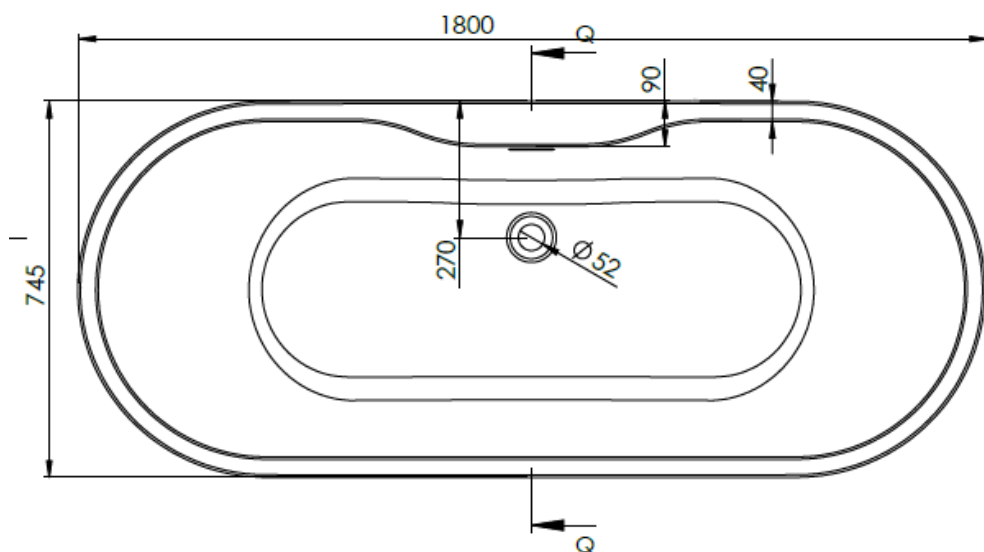

FREESTANDING BATH - D-SHAPE

PRODUCT D-SHAPE FREESTANDING BATH

CODE WSDSH16

SIZE 1600 X 800 X 580MM

CAPACITY 246 LITRES

FREESTANDING BATH - D-SHAPE

PRODUCT D-SHAPE FREESTANDING BATH

CODE WSDSH17