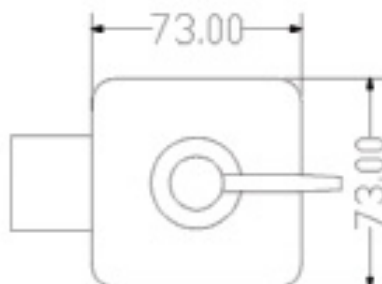

LEGEND ACCESSORIES

LIQUID SOAP DISPENSER

PRODUCT LIQUID SOAP DISPENSER

CODE LEG9C - CHROME
LEG9B - BLACK

SIZE 73 X 180 (H) X 73MM