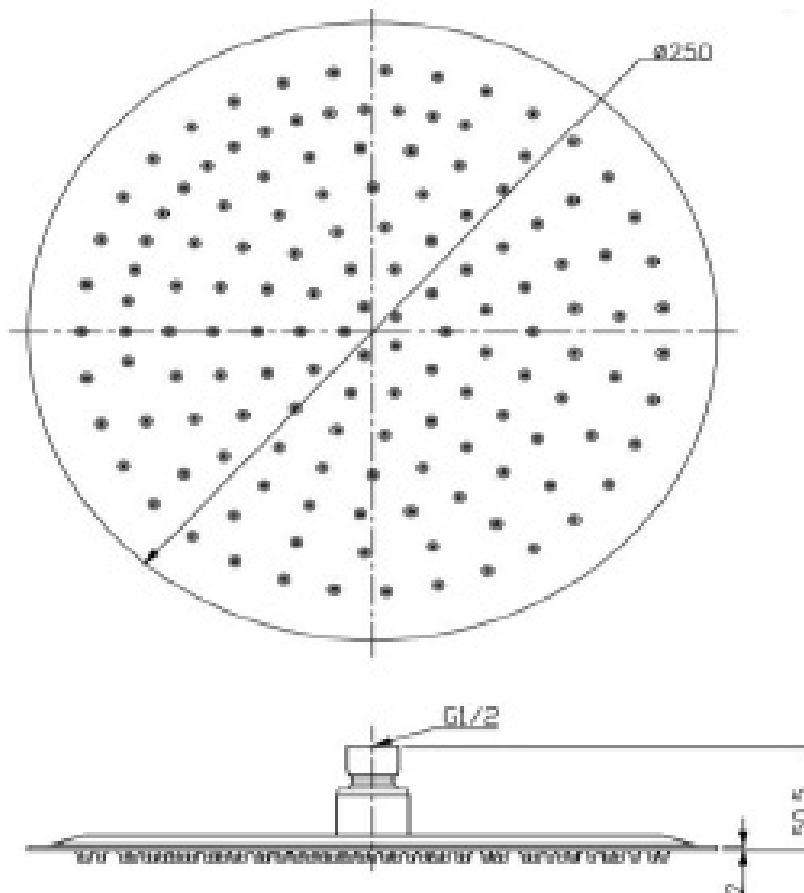

MANUFACTURER: THE WHITE SPACE

RANGE: DC THERMOSTATIC SHOWER VALVES

PRODUCT INFORMATION: 250MM ABS SHOWER HEAD

350MM ULTRA SLIM ROUND SHOWER HEAD - CHROME

CODE: WSV009

MANUFACTURER: THE WHITE SPACE

RANGE: DC THERMOSTATIC SHOWER VALVES