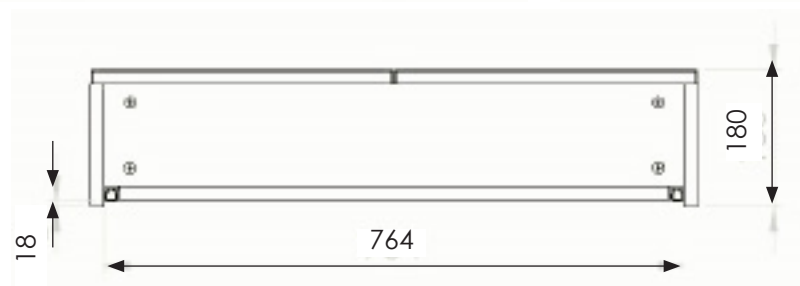

SCENE FURNITURE 80CM DOUBLE DOOR MIRROR CABINET

CODE: WSSMC80WH - GLOSS WHITE

CODE: WSSMC80AG GLOSS ASH GREY

CODE: WSSMC80CH GLOSS CHARCOAL

MANUFACTURER: THE WHITE SPACE

RANGE: SCENE FURNITURE - STANDARD COLOURS

PRODUCT INFORMATION: 80CM DOUBLE DOOR
MIRROR CABINET