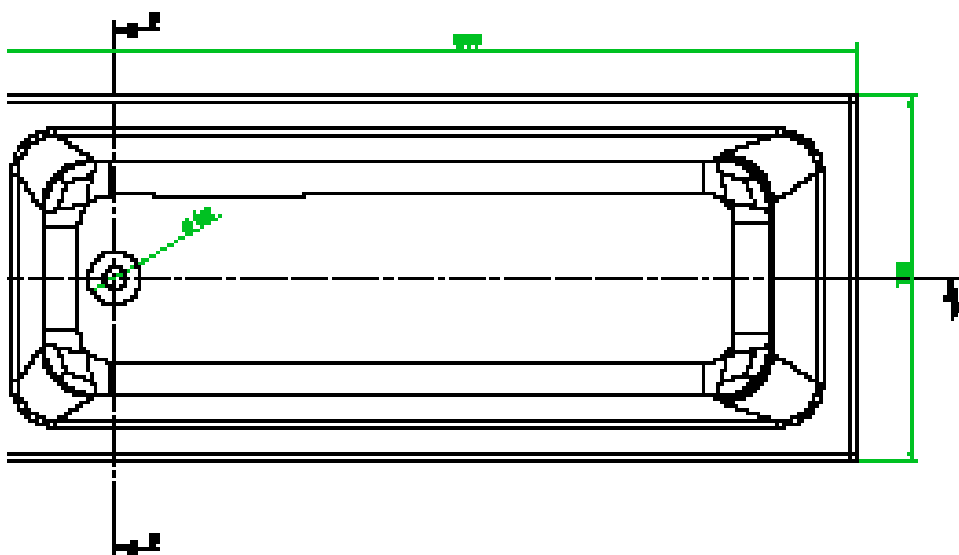

REINFORCED BATHS VALE

1700 X 700MM

VAL1770

CODE: VAL1770

MANUFACTURER: THE WHITE SPACE

RANGE: REINFORCED BATHS

PRODUCT INFORMATION: VALE SINGLE ENDED BATH
1700 X 700MM - WHITE