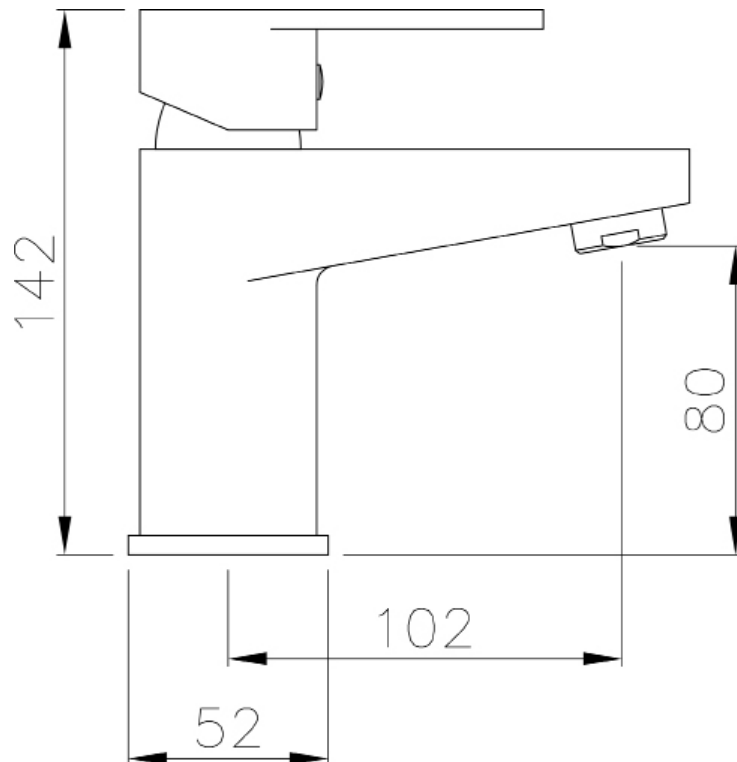

PRODUCT INFORMATION: MIRROR 80 X 80CM

BRASSWARE

LEVA BRASSWARE MONOBLOC BASIN MIXER WSTL01

CODE: WSTL01

MANUFACTURER: THE WHITE SPACE

RANGE: LEVA

PRODUCT INFORMATION: LEVA MONOBLOC
BASIN MIXER WITH SPRUNG PLUG WASTE - CHROME