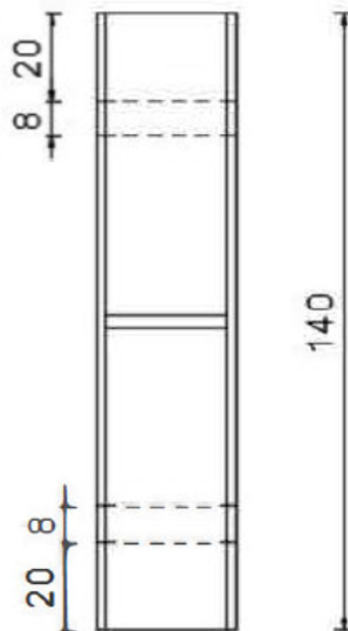

AMERICANA TALL CABINET

PRODUCT TALL CABINET

CODE AMFTBW (MATT WHITE)
AMFTBTO (TOBACCO OAK)
AMFTBMG (MATT MID GREY)
AMFTAG (MATT ANTHRACITE GREY)

SIZE 300 X 1400 (H) X 240MM