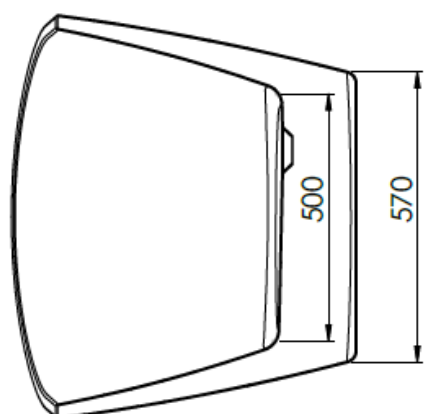

CAPACITY 270 LITRES

FREESTANDING BATH - SENNA

PRODUCT SENNA FREESTANDING BATH

CODE WSEN16

SIZE 1555 X 745 X 580MM

CAPACITY 172 LITRES

FREESTANDING BATH - SENNA

PRODUCT SENNA FREESTANDING BATH