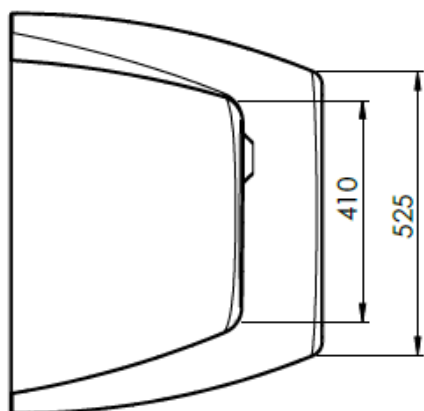

FREESTANDING BATH - D-SHAPE

PRODUCT D-SHAPE FREESTANDING BATH

CODE WSDSH16

SIZE 1600 X 800 X 580MM

CAPACITY 246 LITRES

FREESTANDING BATH - D-SHAPE

PRODUCT D-SHAPE FREESTANDING BATH

CODE WSDSH17