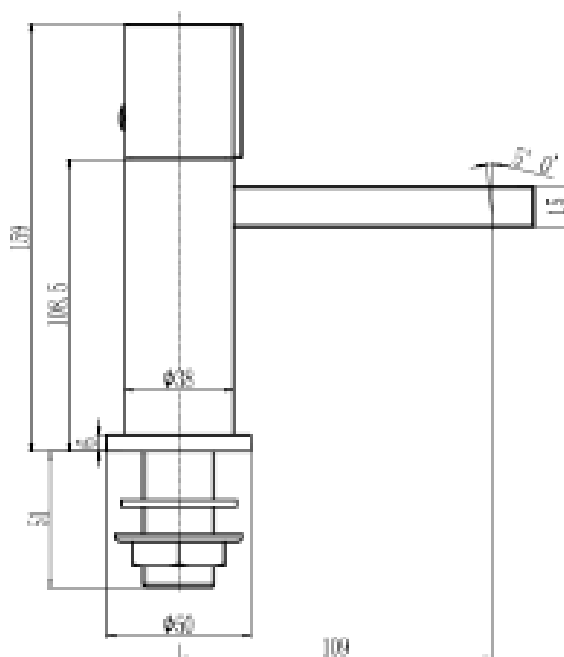

EVO BATH FILLER

EV2C / EV2B

CODE: EV2C - CHROME

CODE: EV2C - BLACK

MANUFACTURER: THE WHITE SPACE

RANGE: EVO

PRODUCT INFORMATION: EVO BATH FILLER