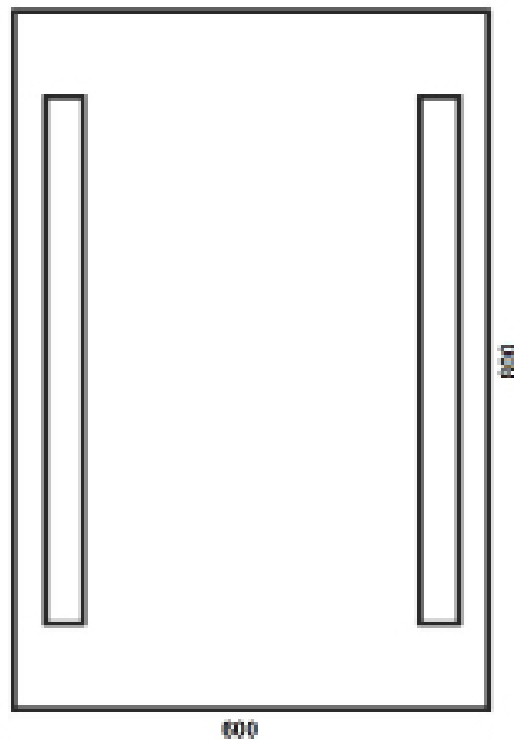

ILLUMINATED MIRRORS PAR 60 X 80CM WSM006

CODE: WSM006

MANUFACTURER: THE WHITE SPACE

RANGE: ILLUMINATED MIRROR

PRODUCT INFORMATION: PAR ILLUMINATED
MIRROR 60 X 80CM