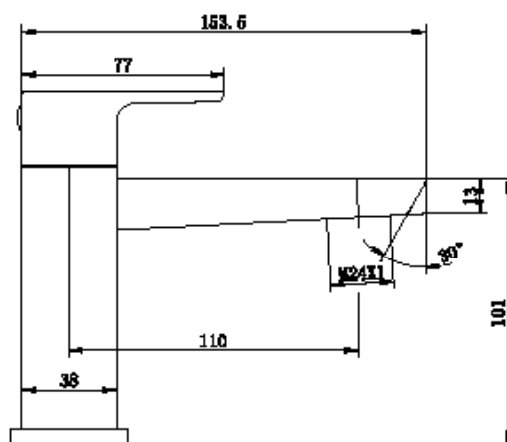

CODE: VET5B - BLACK

MANUFACTURER: THE WHITE SPACE

RANGE: VETO

PRODUCT INFORMATION: VETO BATH SHOWER MIXER
WITH HOSE AND HANDSET

VETO BRASSWARE FREESTANDING BATH SHOWER MIXER

CODE: VET6C - CHROME

CODE: VET6B - BLACK