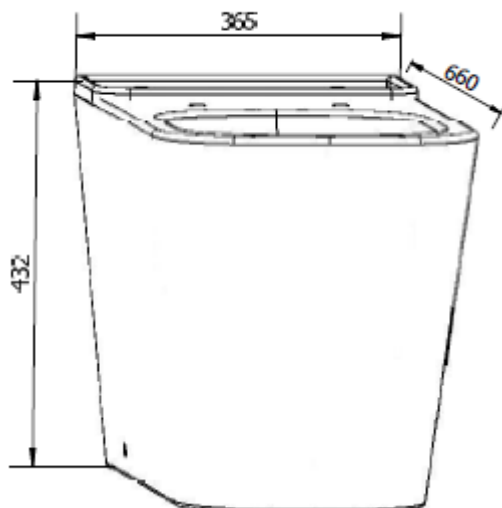

ANON OPEN BACK CLOSE COUPLED WC PAN - WHITE ANW12

PRODUCT RIMLESS WALL HUNG WC

CODE ANW12

SIZE 365 X 365 (H) X 495MM

COLOUR WHITE