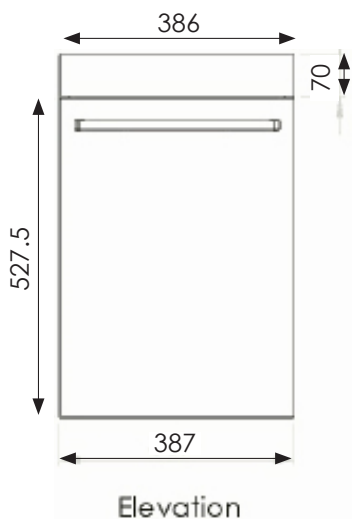

SCENE FURNITURE

45CM WALL HUNG CLOAKROOM UNIT

PRODUCT 45CM WALL HUNG CLOAKROOM UNIT

CODE SW45LDI (LEFT HINGE GLOSS DARK INDIGO)
SW45LWH (LEFT HINGE GLOSS WHITE)
SW45LAG (LEFT HINGE GLOSS ASH GREY)
SW45LCH (LEFT HINGE GLOSS CHARCOAL)
SW45RWH (RIGHT HINGE GLOSS WHITE)
SW45RAG (RIGHT HINGE GLOSS ASH GREY)
SW45RCH (RIGHT HINGE GLOSS CHARCOAL)
SW45RDI (RIGHTHINGE GLOSS DARK INDIGO)

SIZE 386 (W) X 600 (H) X 357 (D) MM