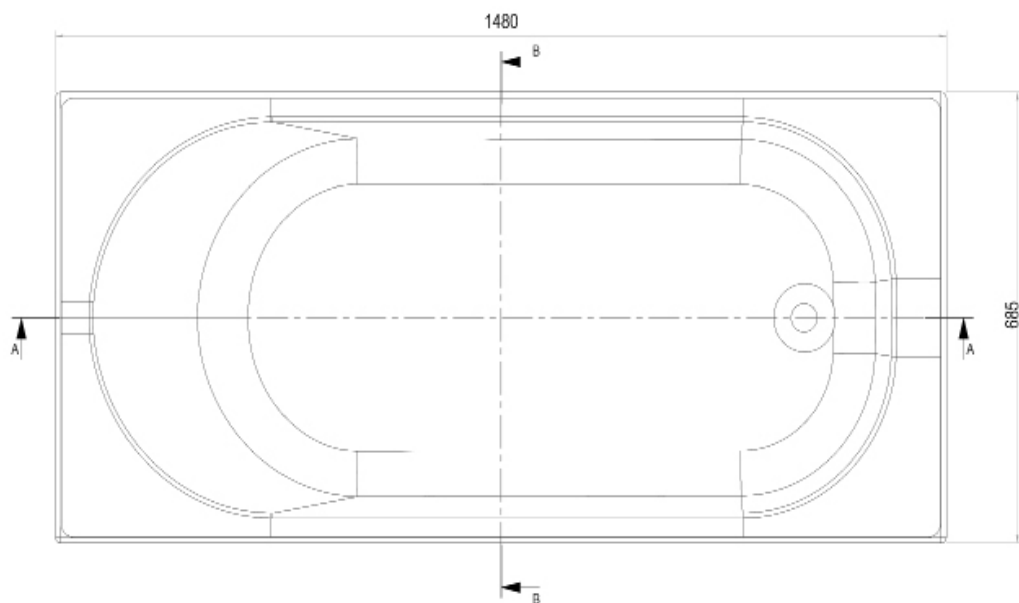

REINFORCED BATHS

ARNOLD 1480 X 685MM

WSBA1570

PRODUCT	ARNOLD SINGLE ENDED
CODE	WSBA1570
SIZE	1480 X 685 X 380 (H) MM
COLOUR	WHITE