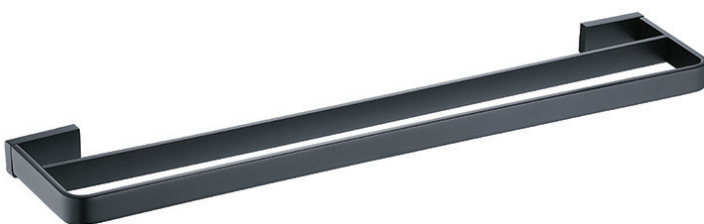

LEGEND ACCESSORIES

DOUBLE TOWEL RAIL

PRODUCT	DOUBLE TOWEL RAIL
CODE	LEG11C - CHROME LEG11B - BLACK LEG11BR - BRUSHED BRASS
SIZE	600 X 30 (H) X 110MM