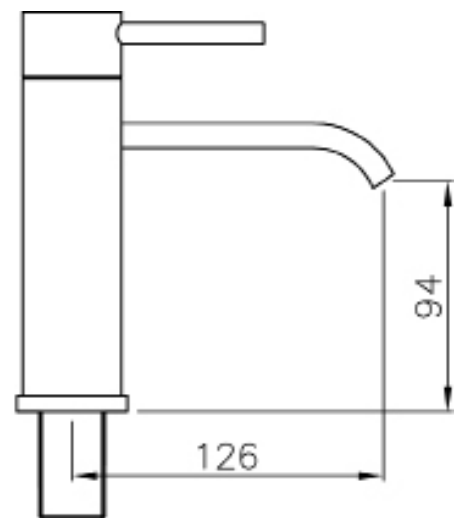

MANUFACTURER: THE WHITE SPACE

RANGE: FALL

PRODUCT INFORMATION: FALL BATH FILLER -
CHROME

FALL BRASSWARE BATH SHOWER MIXER WSTF54

CODE: WSTF54

MANUFACTURER: THE WHITE SPACE

RANGE: FALL

PRODUCT INFORMATION: FALL BATH SHOWER
MIXER - CHROME