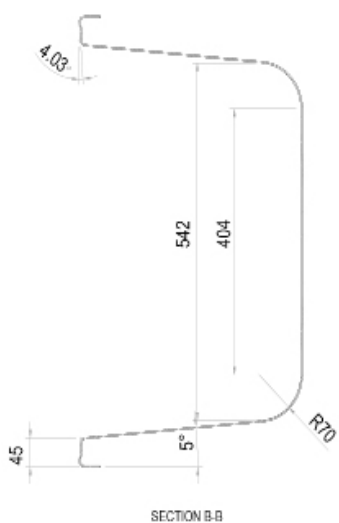

REINFORCED BATHS

ARNOLD 1480 X 685MM

WSBA1570

PRODUCT	ARNOLD SINGLE ENDED
CODE	WSBA1570
SIZE	1480 X 685 X 380 (H) MM
COLOUR	WHITE

REINFORCED BATHS

ARNOLD 1580 X 685MM

WSBA1670

PRODUCT	ARNOLD SINGLE ENDED
CODE	WSBA1670
SIZE	1580 X 685 X 380 (H) MM
COLOUR	WHITE