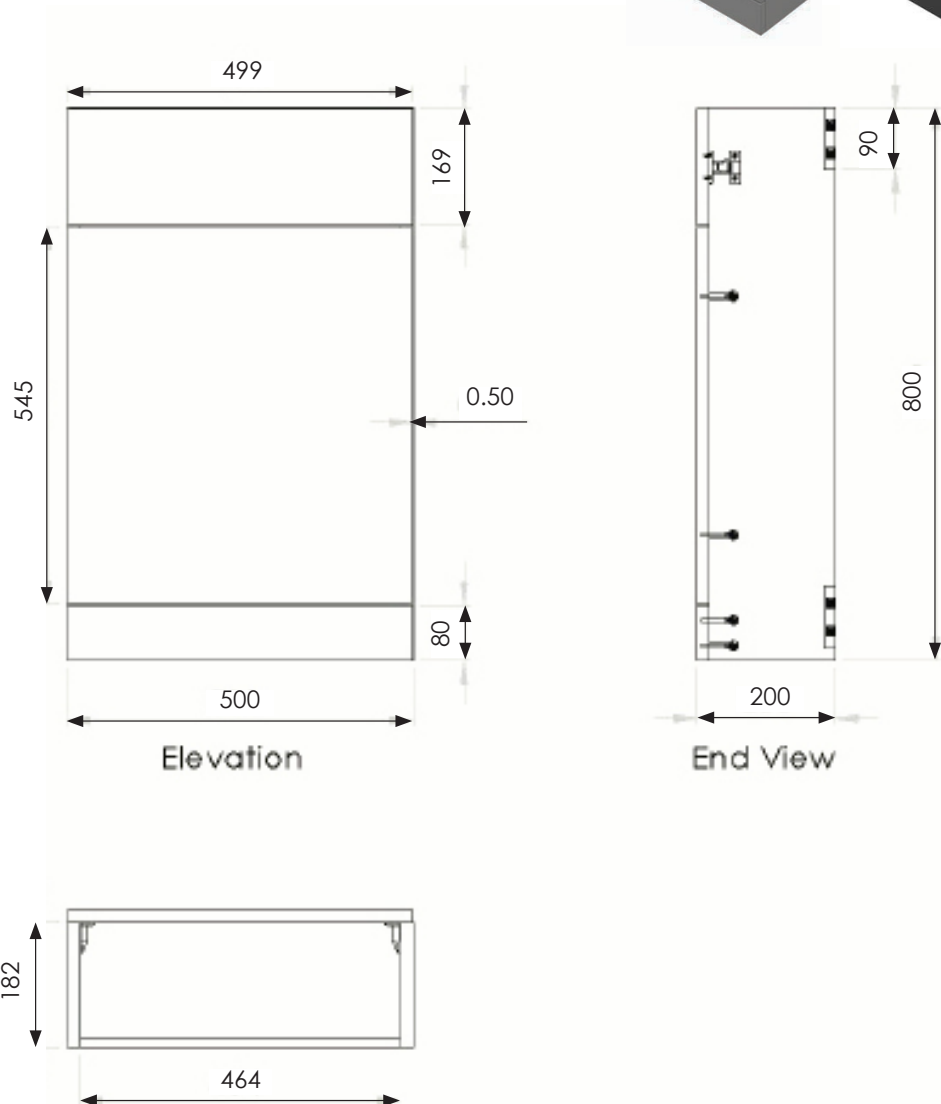

SCENE FURNITURE WC UNIT

CODE: SFW50WH - GLOSS WHITE

CODE: SFW51AG - GLOSS ASH GREY

CODE: SFW52CH - GLOSS CHARCOAL

MANUFACTURER: THE WHITE SPACE

RANGE: SCENE FURNITURE - STANDARD COLOURS

PRODUCT INFORMATION: WC UNIT

499(W) X 794(H) X 200(D)