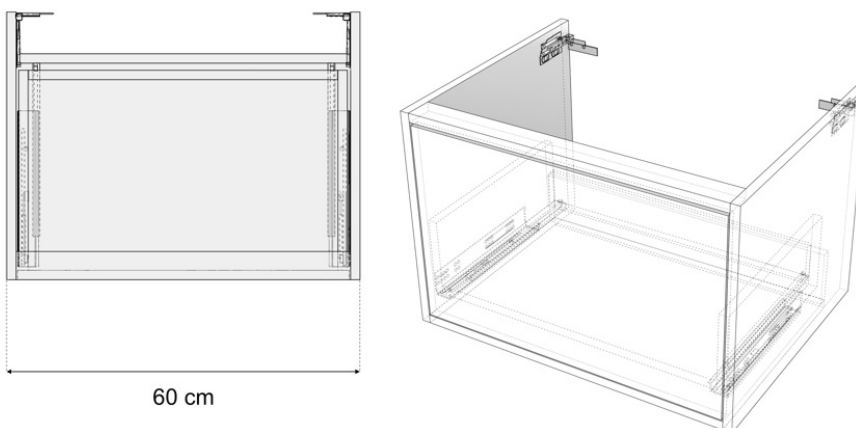

CHOICE 60CM WALL HUNG UNIT

PRODUCT 60CM WALL HUNG UNIT

CODE CW60W
CW60LG
CW60DG
CW60G

SIZE 600 X 455 (H) X 400MM

COLOUR WHITE
LIGHT GREY
DARK GREY
DARK SAGE GREEN