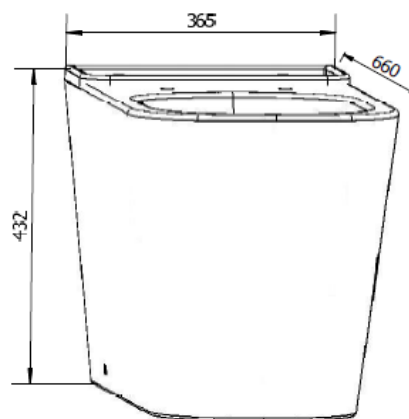

PAN HEIGHT 432 MM

COLOUR MATT WHITE

LAB RIMLESS CLOSE COUPLED WC (OPEN BACK) - LABW13

PRODUCT RIMLESS CLOSE COUPLED WC (OPEN BACK)

CODE 3

SIZE 365 X 432 (H) X 660MM

PAN HEIGHT 425MM

COLOUR MATT WHITE