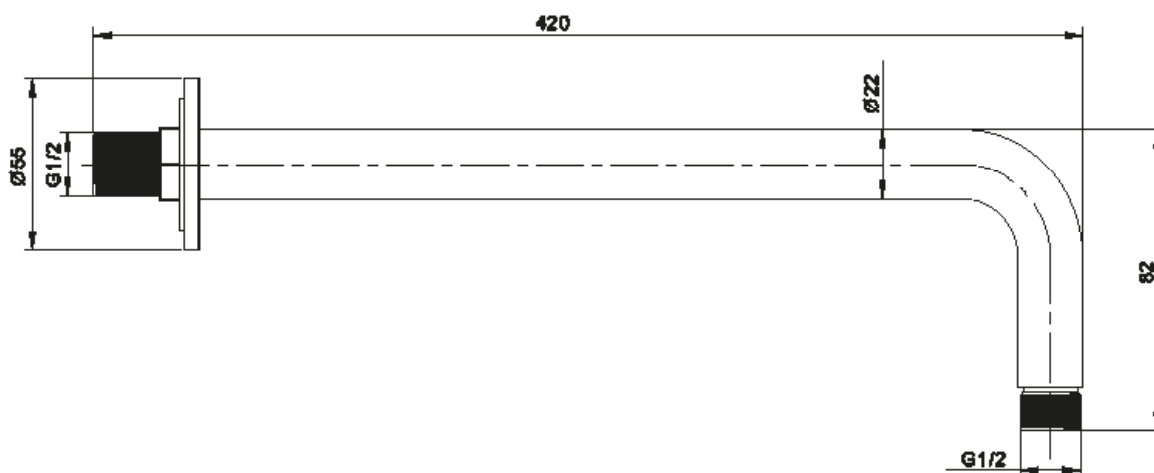

BRASS WALL ARM

CODE: WSV002 - CHROME

CODE: WSV002B - BLACK

CODE: WSV002BR - BRUSHED BRASS

MANUFACTURER: THE WHITE SPACE

RANGE: DC THERMOSTATIC SHOWER VALVES

PRODUCT INFORMATION:

300MM BRASS WALL ARM