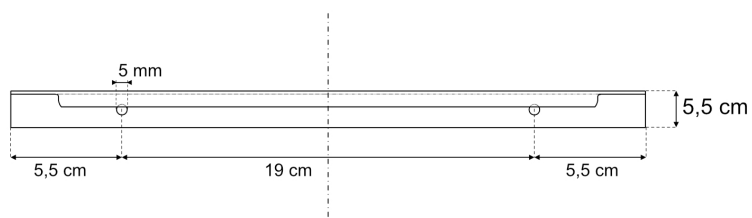

AMERICANA HANDLES FOR 58.5CM WALL HUNG VANITY UNIT

PRODUCT 58.5CM WALL HUNG VANITY UNIT HANDLES

CODE AM60HB (BLACK)
AM60HBR (BRUSHED BRASS)