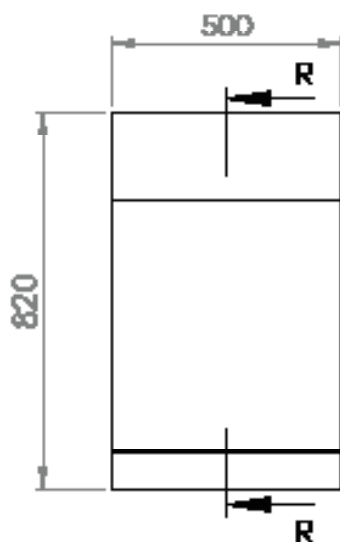

SCENE FURNITURE L SHAPE WC UNIT

WSLFW50WH GLOSS WHITE
WSLFW50AG GLOSS ASH GREY
WSLFW50CH GLOSS CHARCOAL

MANUFACTURER: THE WHITE SPACE

RANGE: SCENE FURNITURE - STANDARD COLOURS

PRODUCT INFORMATION: WC UNIT

FRONT VIEW