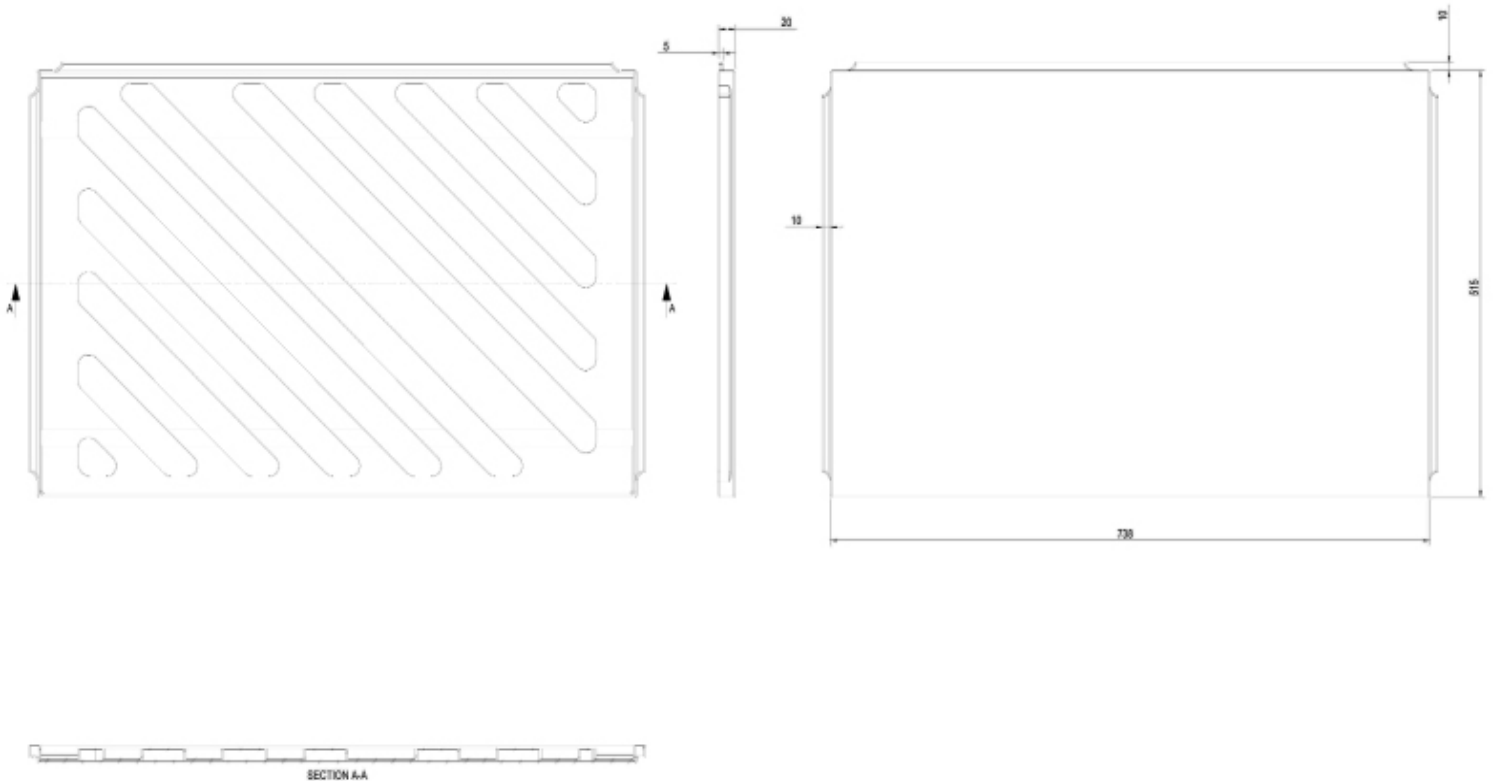

REINFORCED BATH PANEL END

750MM

WSBP75

CODE: WSBP75

MANUFACTURER: THE WHITE SPACE

RANGE: REINFORCED BATHS

PRODUCT INFORMATION: BATH PANEL 750MM - WHITE