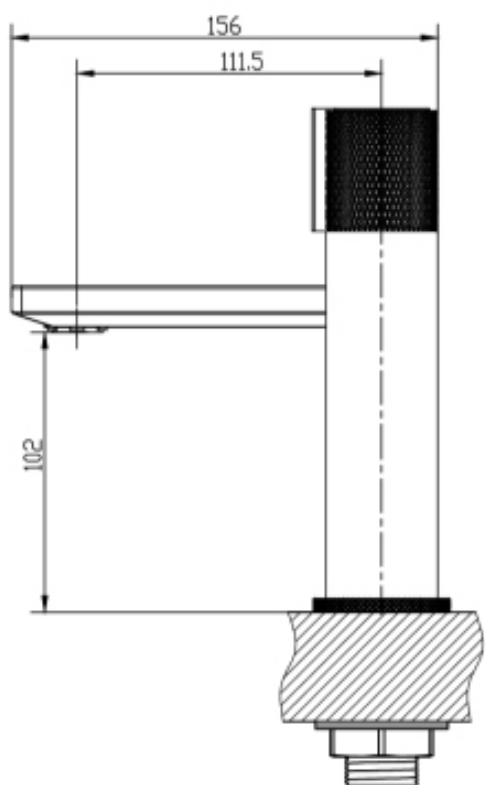

KNURL BATH FILLER

KN03

CODE: KN03

MANUFACTURER: THE WHITE SPACE

RANGE: KNURL

PRODUCT INFORMATION: BATH FILLER - CHROME