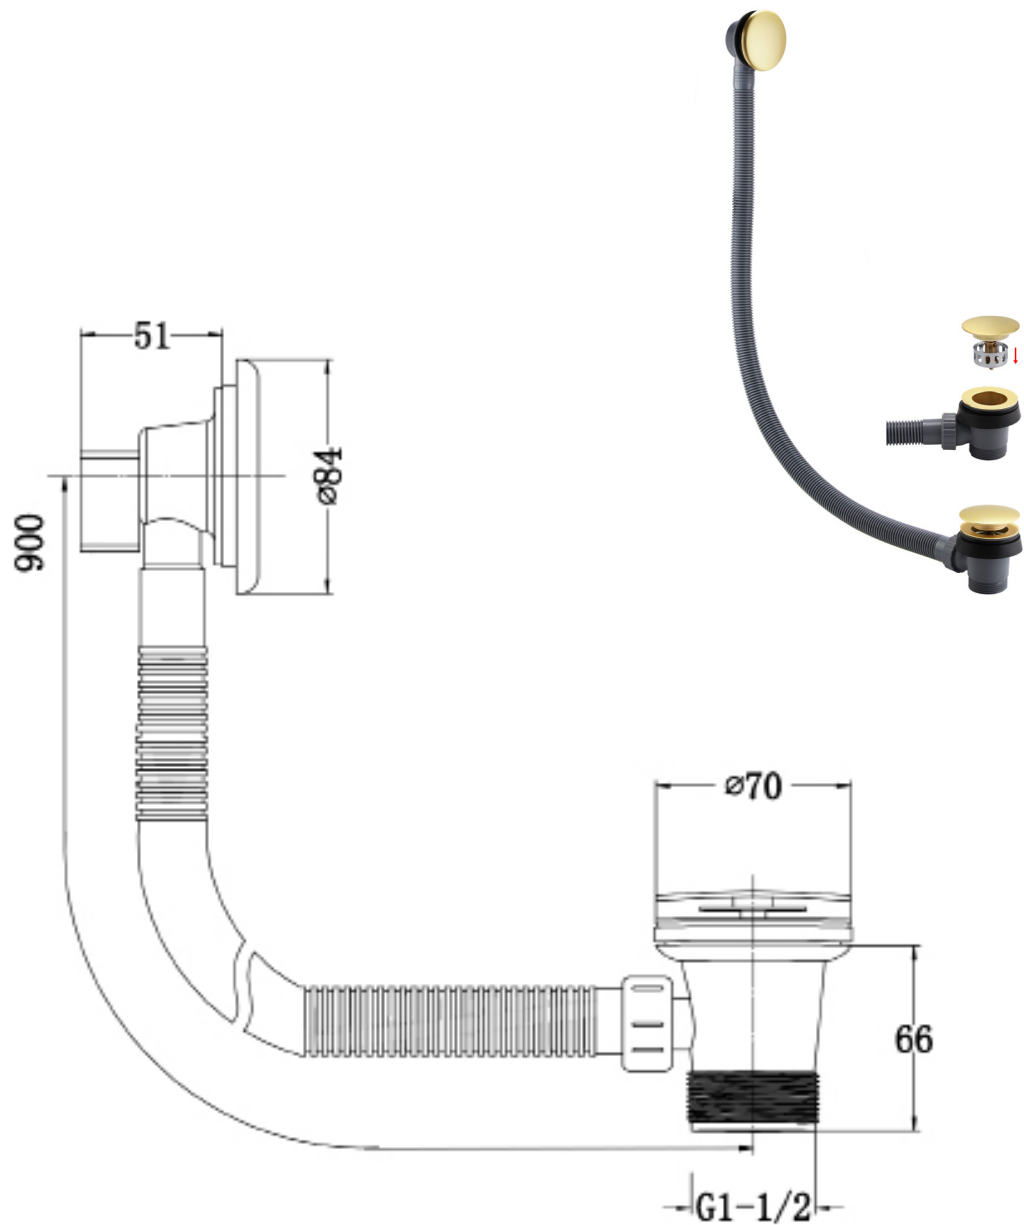

SPRUNG PLUG BATH WASTE

CODE: PZB2C - CHROME

CODE: PZB2B - BLACK

CODE: PZB2BR - BRUSHED BRASS

MANUFACTURER: THE WHITE SPACE

RANGE: WASTES

PRODUCT INFORMATION: SPRUNG PLUG BATH WASTE