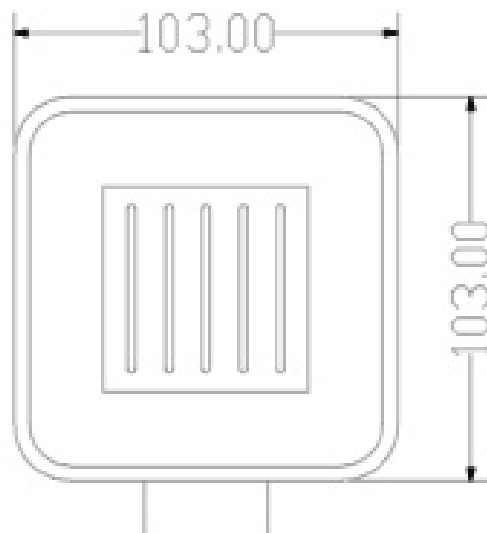

LEGEND ACCESSORIES

SOAP DISH

PRODUCT SOAP DISH

CODE LEG7C- CHROME
LEG7B - BLACK

SIZE 103 X 43 (H) X 103MM