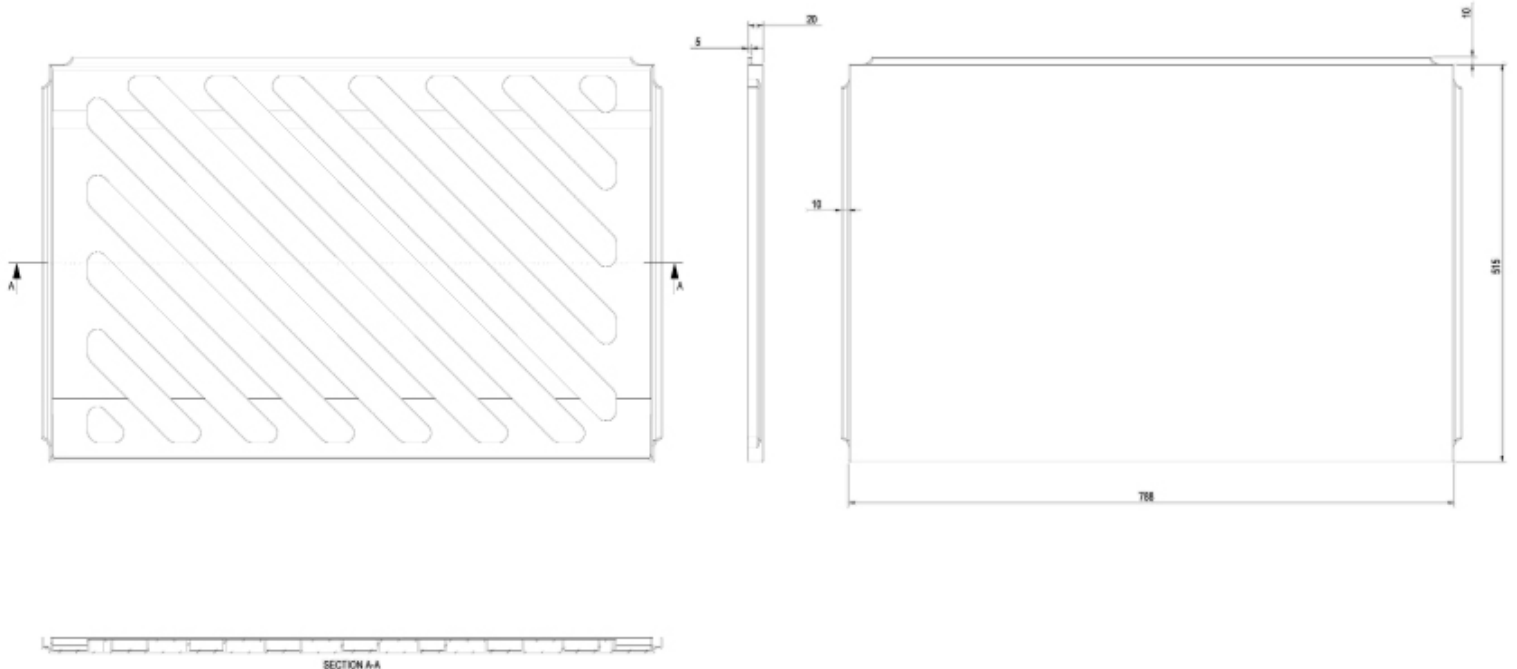

REINFORCED BATH PANEL END

800MM

WSBP80

CODE: WSBP80

MANUFACTURER: THE WHITE SPACE

RANGE: REINFORCED BATHS

PRODUCT INFORMATION: BATH PANEL 800MM -
WHITE