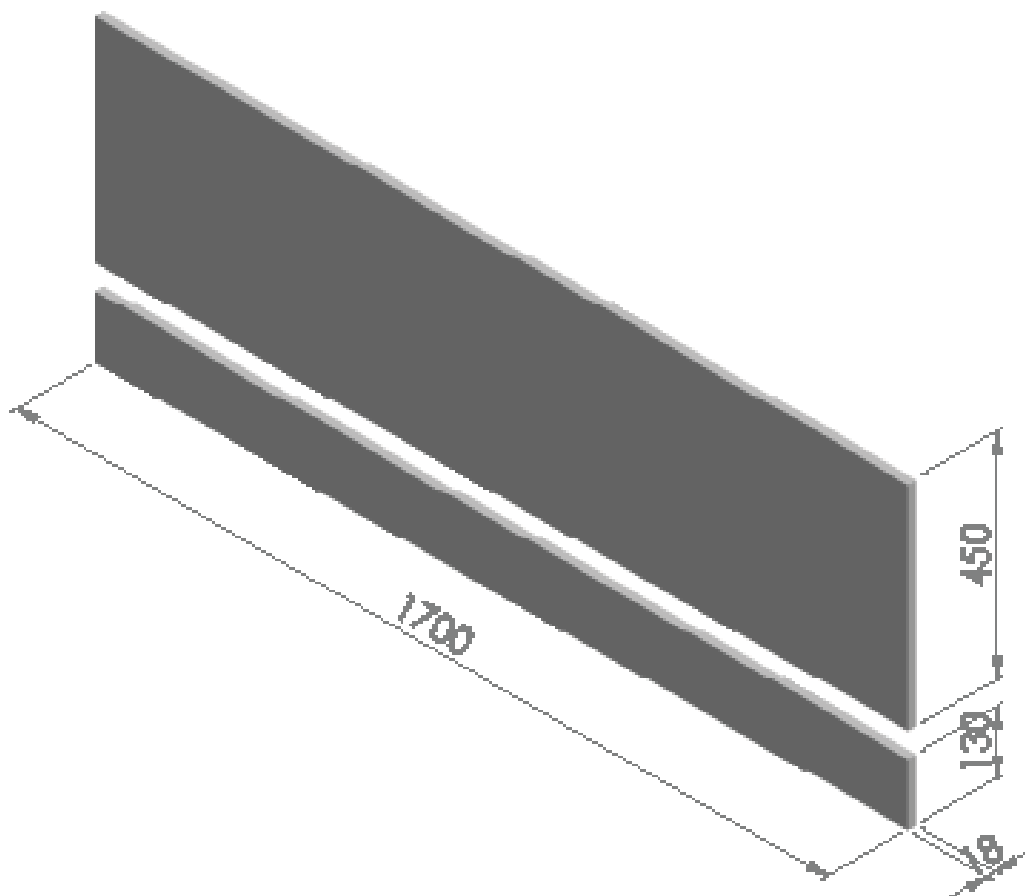

RANGE: SCENE FURNITURE - STANDARD COLOURS

PRODUCT INFORMATION: BATH PANEL

BATH PANEL 1800MM

CODE:

WSSBP18WH	GLOSS WHITE - 1800MM
WSSBP18AG	GLOSS ASH GREY - 1800MM
WSSBP18CH	GLOSS CHARCOAL - 1800MM

MANUFACTURER: THE WHITE SPACE