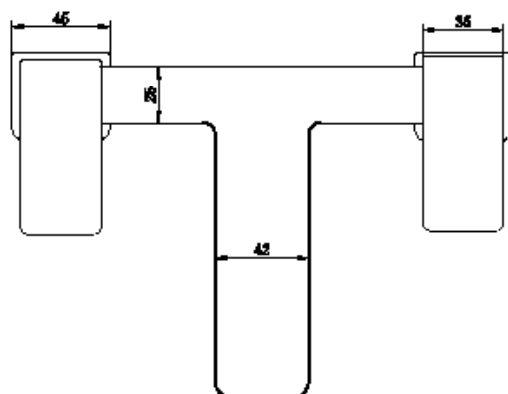

VETO BRASSWARE BATH FILLER

CODE: VET4C - CHROME

CODE: VET4B - BLACK

MANUFACTURER: THE WHITE SPACE

RANGE: VETO

PRODUCT INFORMATION: VETO BATH FILLER