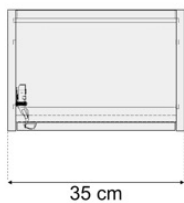

PRODUCT	CHOICE DEEP BASIN
CODE	CHB80
SIZE	80.5 X 46 CM
COLOUR	WHITE

CHOICE 35CM TALL UNIT

PRODUCT 35CM TALL UNIT

CODE CT35W
CT35LG
CT35DG
CT35G

SIZE 350 X 1500 (H) X 240MM

COLOUR WHITE
LIGHT GREY
DARK GREY
DARK SAGE GREEN