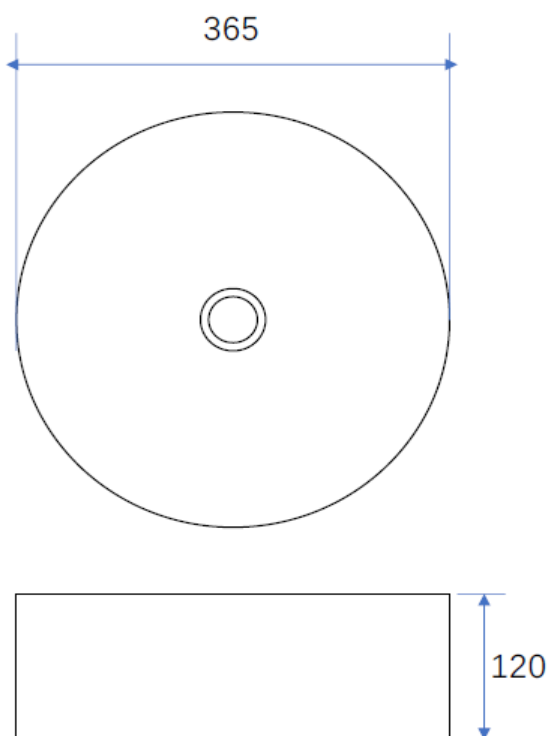

COLOUR WHITE
MATT BLACK

CHOICE GEO PATTERNED BOWL

PRODUCT GEO PATTERNED BOWL

CODE CB36GE

SIZE 365 X 365 X 120MM

COLOUR WHITE

CHOICE CHEVRON PATTERNED BOWL

PRODUCT	CHEVRON BOWL
CODE	CB36CH
SIZE	365 X 365 X 120MM
COLOUR	WHITE