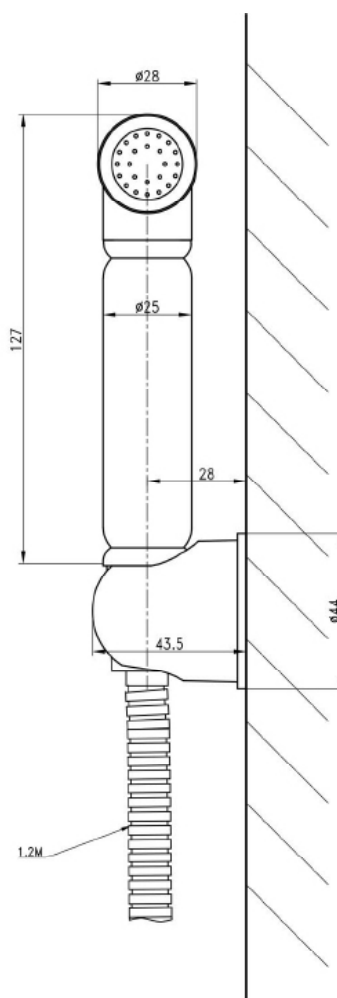

DOUCHE SPRAY KIT - CHROME

CODE: DSK1

MANUFACTURER: THE WHITE SPACE

RANGE: DOUCHE SPRAY KITS

PRODUCT INFORMATION: DOUCHE SPRAY KIT