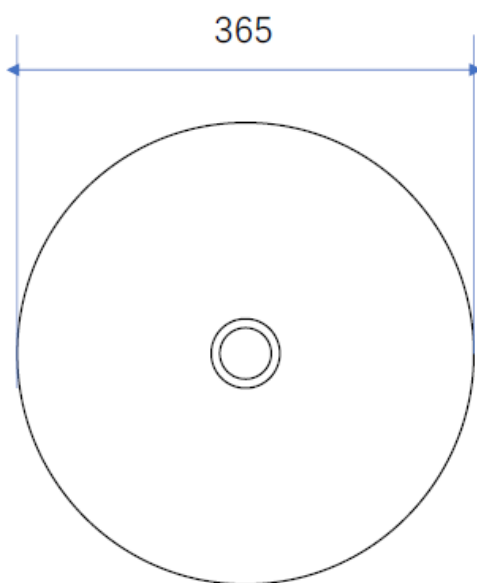

COLOUR WHITE
MATT BLACK

CHOICE GEO PATTERNED BOWL

PRODUCT GEO PATTERNED BOWL

CODE CB36GE

SIZE 365 X 365 X 120MM

COLOUR WHITE

CHOICE CHEVRON PATTERNED BOWL

PRODUCT	CHEVRON BOWL
CODE	CB36CH
SIZE	365 X 365 X 120MM
COLOUR	WHITE