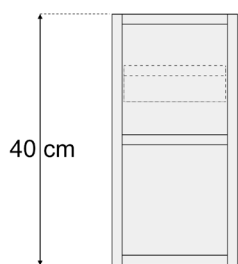

CHOICE 20CM SHELF UNIT

PRODUCT 80CM FLOORSTANDING UNIT

CODE CL20W
CL20LG
CL20DG
CL20G
CL20OK

SIZE 200 X 455 (H) X 400MM

COLOUR WHITE
LIGHT GREY
DARK GREY
DARK SAGE GREEN
OAK FINISH