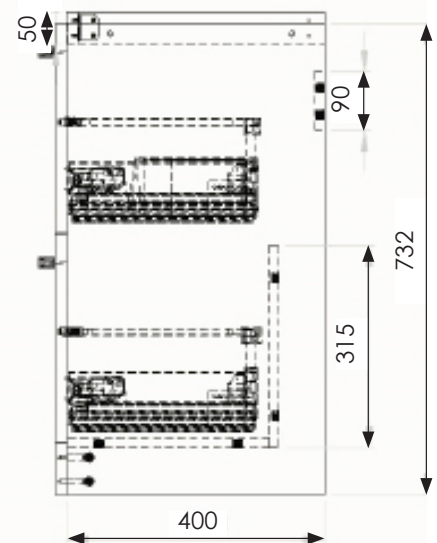

SCENE FURNITURE 60CM FLOOR STANDING VANITY UNIT

CODE: SF60WH WHITE

CODE: SF60AG GLOSS ASH GREY

CODE: SF60CH GLOSS CHARCOAL

MANUFACTURER: THE WHITE SPACE

RANGE: SCENE FURNITURE - STANDARD COLOURS

PRODUCT INFORMATION: 60CM
FLOORSTANDING VANITY UNIT

End View