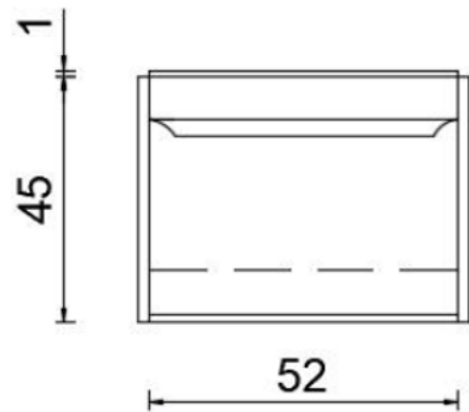

AMERICANA 58.5CM WALL HUNG VANITY UNIT

PRODUCT 58.5CM WALL HUNG VANITY UNIT

CODE AMF60W (MATT WHITE)
AMF60TO (TOBACCO OAK)
AMF60MG (MATT MID GREY)
AMF60AG (MATT ANTHRACITE GREY)

SIZE 564 X 450 (H) X 396MM