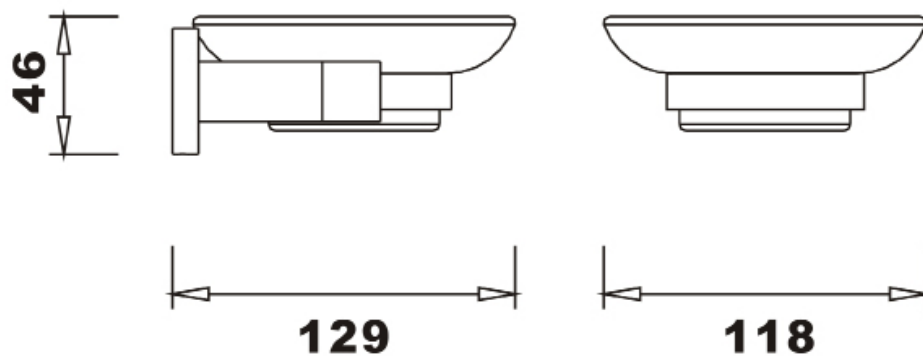

CAPITA TOILET ROLL HOLDER

PRODUCT TOILET ROLL HOLDER

CODE CAP1C - CHROME
CAP1B - MATT BLACK
CAP1BR - BRUSHED BRASS

SIZE 144 X 100 (H) X 72MM

CAPITA ACCESSORIES

SOAP DISH

CAP6C

PRODUCT	SOAP DISH
CODE	CAP6C
SIZE	118 X 46 X 129MM
COLOUR	CHROME