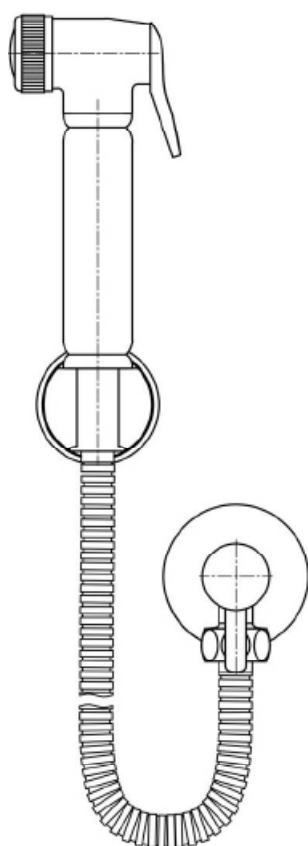

DOUCHE SPRAY KIT WITH MANUAL VALVE - CHROME

CODE: DSK2

MANUFACTURER: THE WHITE SPACE

RANGE: DOUCHE SPRAY KITS

PRODUCT INFORMATION: DOUCHE SPRAY KIT WITH MANUAL VALVE