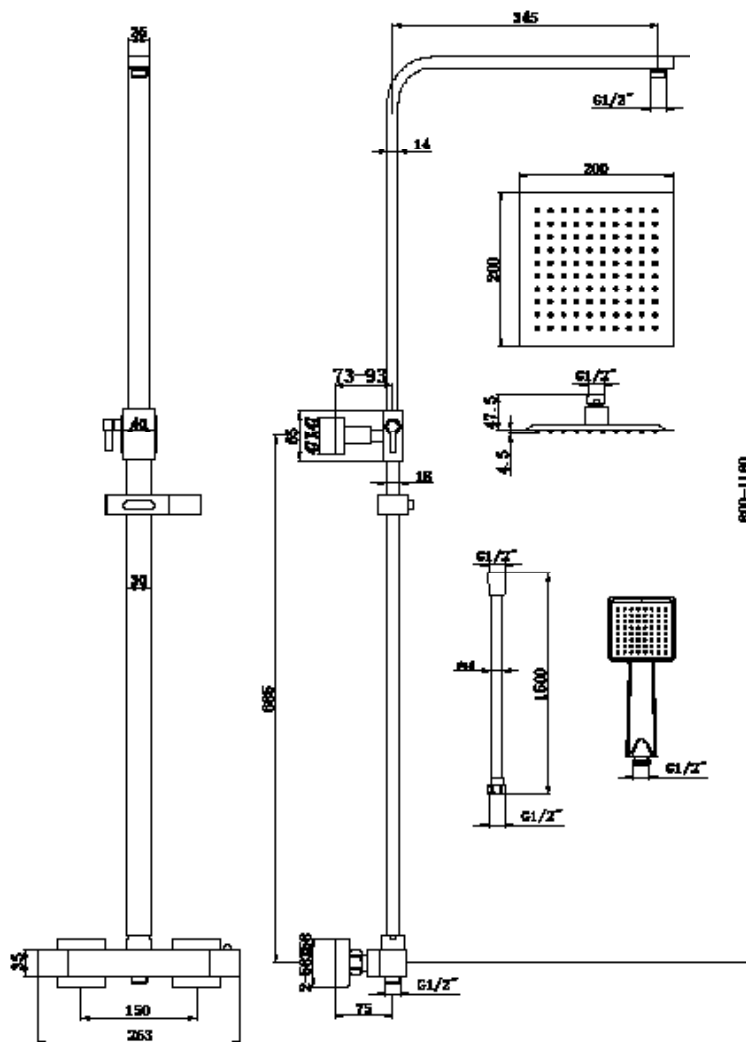

DUAL CONTROL BAR VALVE WITH INTEGRAL FIXED HEAD AND SLIDE RAIL - SQUARE

CODE: YES3B - BLACK

CODE: YES3BR - BRUSHED BRASS

MANUFACTURER: THE WHITE SPACE

RANGE: YES BAR SHOWER

PRODUCT INFORMATION: DUAL CONTROL BAR VALVE WITH INTEGRAL FIXED HEAD AND SLIDE RAIL - SQUARED - BLACK

8011-080