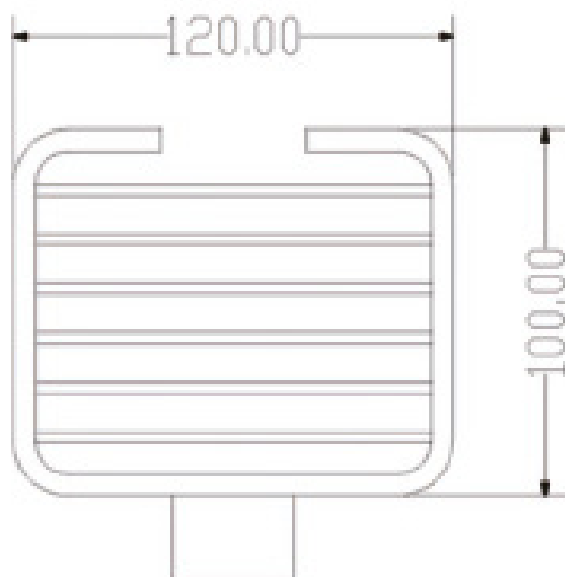

LEGEND ACCESSORIES

SOAP BASKET

PRODUCT SOAP BASKET

CODE LEG8C - CHROME
LEG8B - BLACK

SIZE 120 X 34 (H) X 100MM