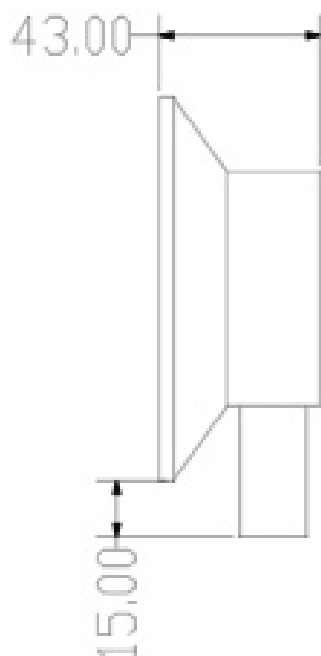

LEGEND ACCESSORIES

SOAP DISH

PRODUCT SOAP DISH

CODE LEG7C- CHROME
LEG7B - BLACK

SIZE 103 X 43 (H) X 103MM