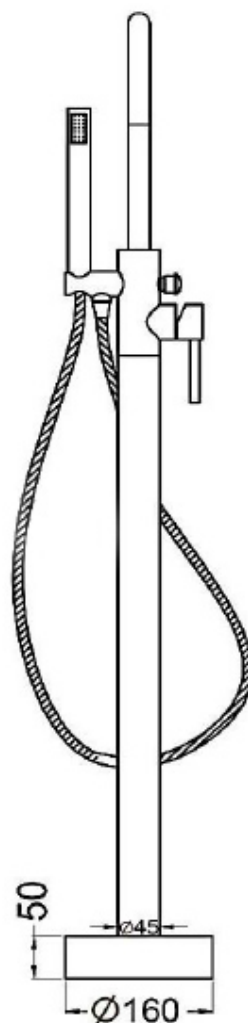

FLOORSTANDING BATH SHOWER MIXER

CODE: PIN6 - CHROME

CODE: PIN6B - MATT BLACK

CODE: PIN6BR - BRUSHED BRASS

MANUFACTURER: THE WHITE SPACE

RANGE: PIN

PRODUCT INFORMATION: FLOORSTANDING BATH SHOWER MIXER