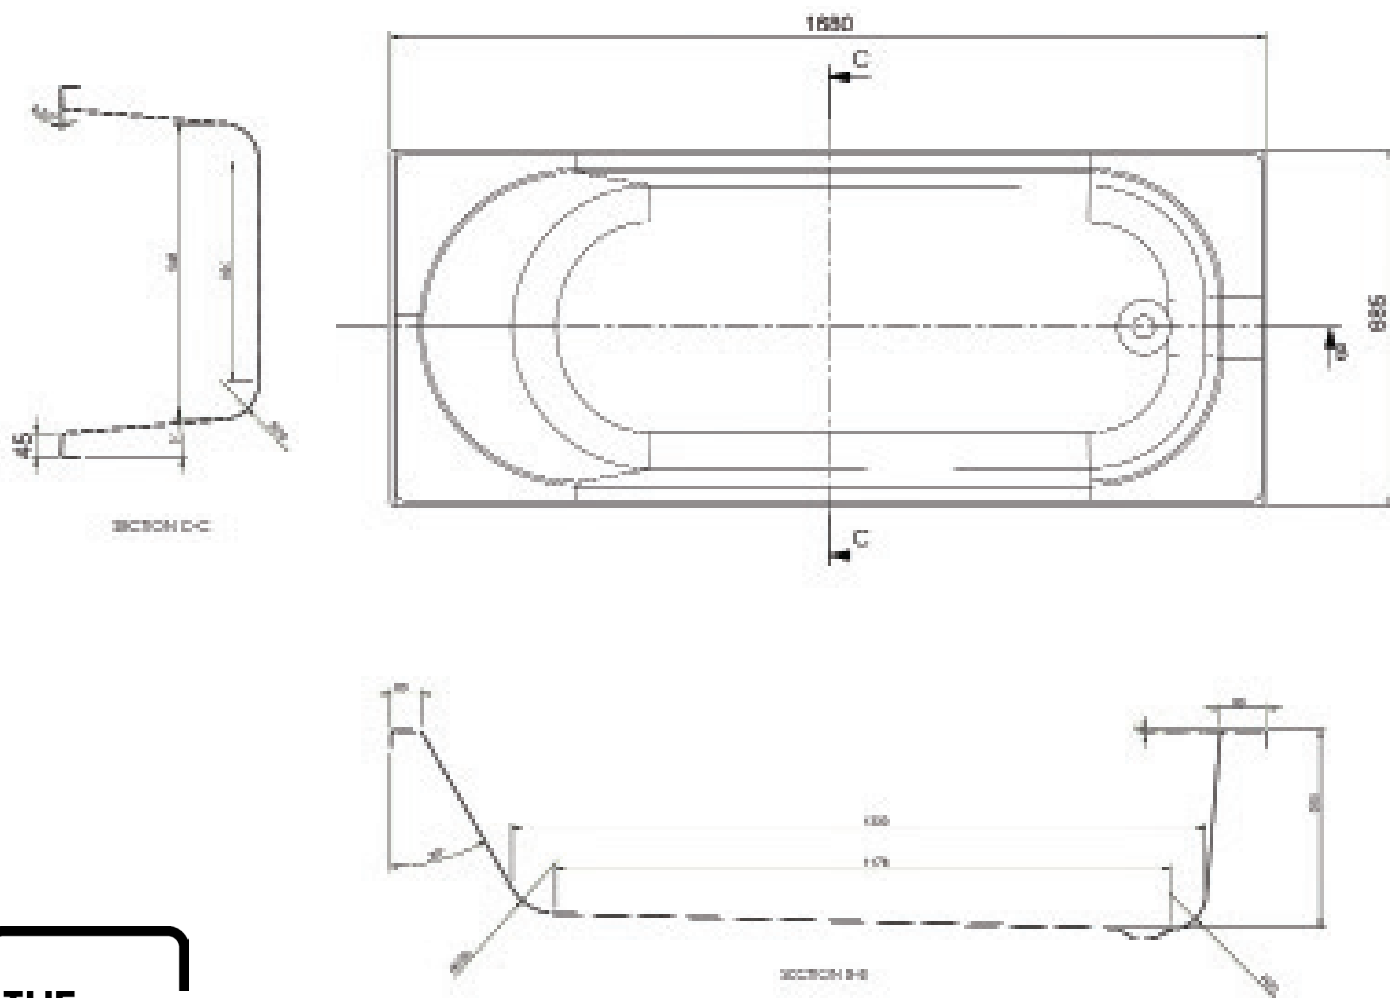

REINFORCED BATHS

ARNOLD 1680 X 685MM

WSBA1770

PRODUCT	ARNOLD SINGLE ENDED
CODE	WSBA1770
SIZE	1680 X 685 X 380 (H) MM
COLOUR	WHITE