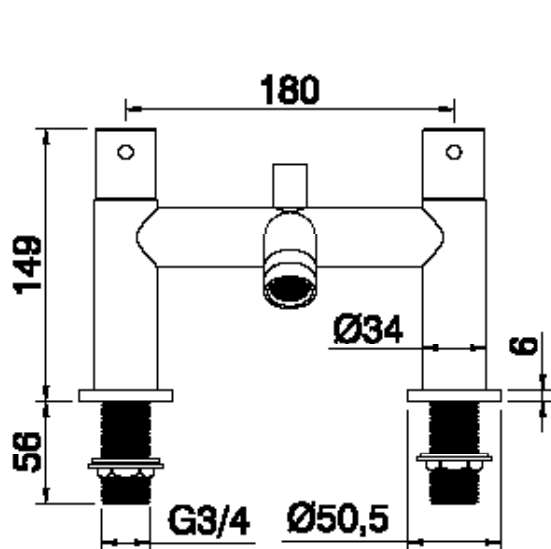

PIN LUX - BATH FILLER

PRODUCT BATH FILLER

CODE PINL04 - CHROME
PINL04K - MATT BLACK
PINL04BR - BRUSHED BRASS

MIN PRESSURE 1.5 BAR