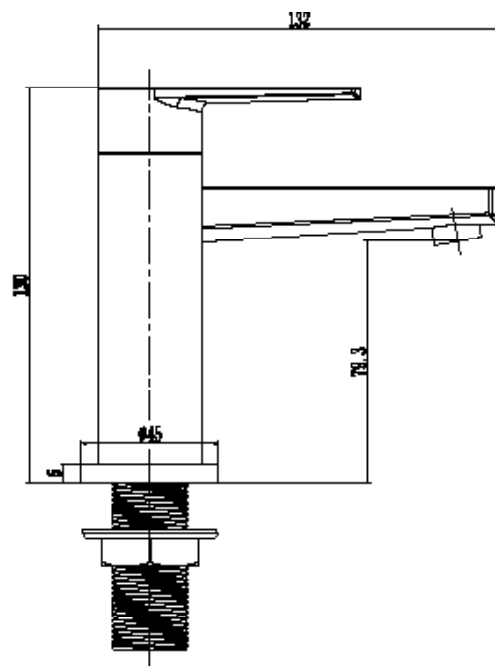

BATH SHOWER MIXER

SI04

CODE: SI04

MANUFACTURER: THE WHITE SPACE

RANGE: SIERRA

PRODUCT INFORMATION: BATH SHOWER MIXER
(INC SHOWER KITS) - CHROME