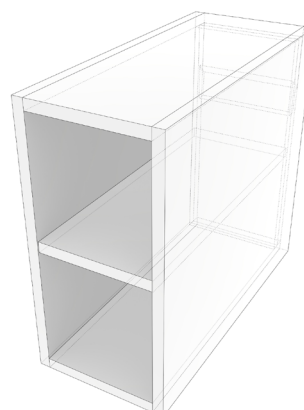

PRODUCT	CHOICE DEEP BASIN
CODE	CHB80
SIZE	80.5 X 46 CM
COLOUR	WHITE

CHOICE 35CM TALL UNIT

PRODUCT 35CM TALL UNIT

CODE CT35W
CT35LG
CT35DG
CT35G

SIZE 350 X 1500 (H) X 240MM

COLOUR WHITE
LIGHT GREY
DARK GREY
DARK SAGE GREEN

CHOICE 20CM SHELF UNIT

PRODUCT 80CM FLOORSTANDING UNIT

CODE CL20W
CL20LG
CL20DG
CL20G
CL20OK

SIZE 200 X 455 (H) X 400MM

COLOUR WHITE
LIGHT GREY
DARK GREY
DARK SAGE GREEN
OAK FINISH

CHOICE 60CM WORKTOPS

PRODUCT CHOICE WORKTOPS