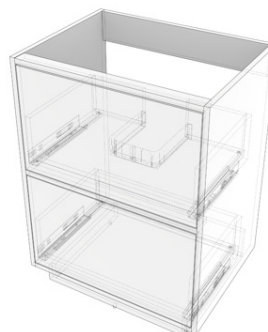

CHOICE 60CM FLOORSTANDING UNIT

PRODUCT 60CM FLOORSTANDING UNIT

CODE CF60W
CF60LG
CF60DG
CF60G

SIZE 600 X 455 (H) X 800MM

COLOUR WHITE
LIGHT GREY
DARK GREY
DARK SAGE GREEN