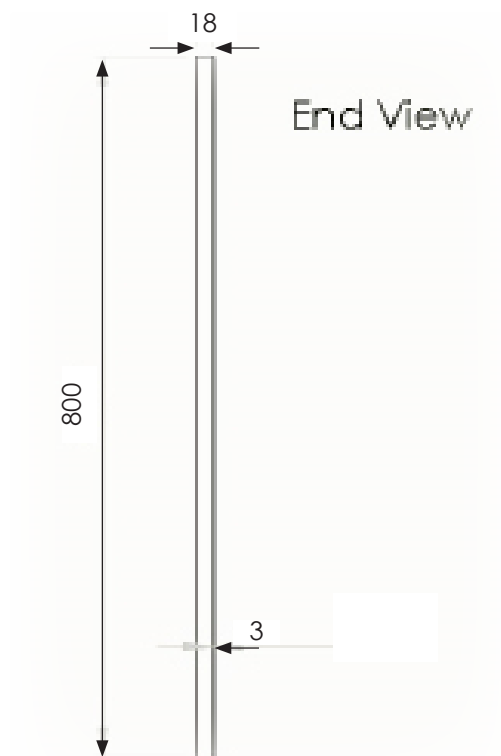

SCENE MIRROR

800 X 800 X 18MM
WSSM80DI

CODE: WSSM80DI

MANUFACTURER: THE WHITE SPACE

RANGE: SCENE FURNITURE - DARK INDIGO

PRODUCT INFORMATION: 80 X 80CM MIRROR

Rear View

End View