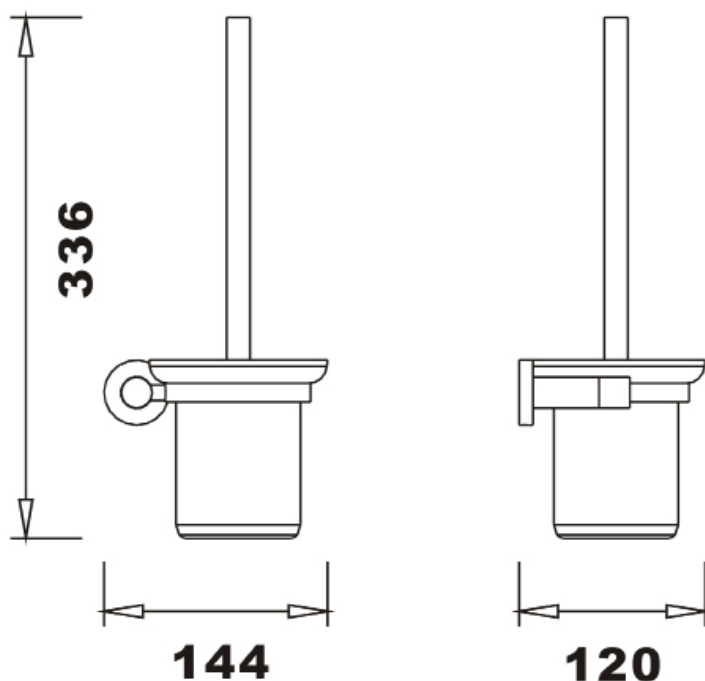

CAPITA ACCESSORIES

WC BRUSH AND HOLDER

CAP13C

PRODUCT WC BRUSH AND HOLDER

CODE CAP13C

SIZE 144 X 336 X 120MM

COLOUR CHROME/WHITE