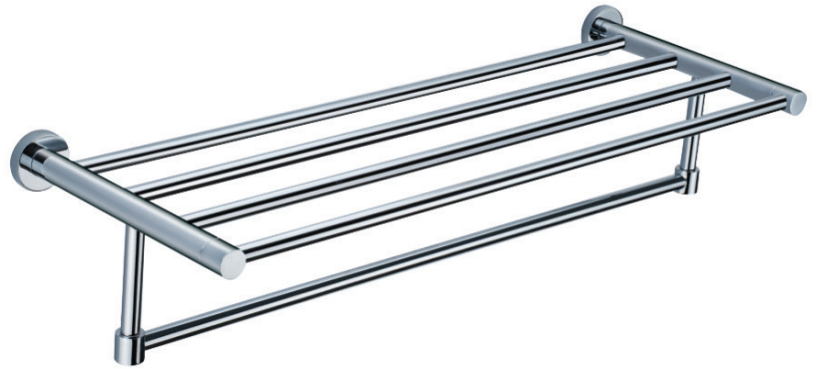

CAPITA ACCESSORIES

TOWEL RACK

CAP11C

PRODUCT	TOWEL RACK
CODE	CAP11C
SIZE	600 X 130 X 209MM
COLOUR	CHROME