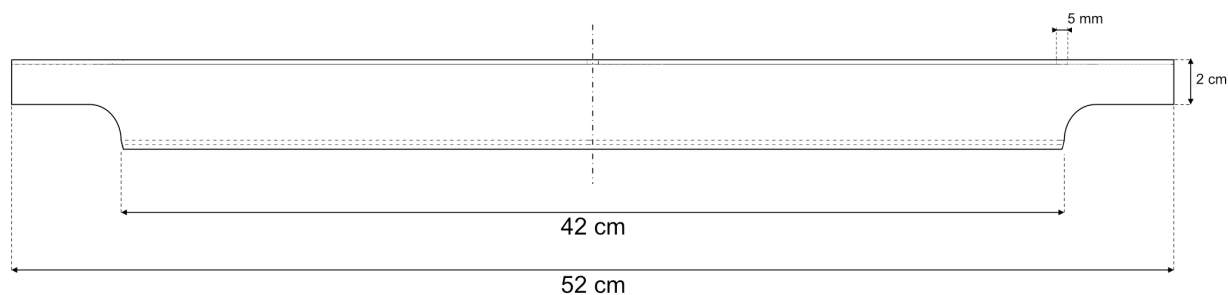

CHOICE SLIM BASIN - SLB60

PRODUCT CHOICE SLIM BASIN

CODE SLB60

SIZE 61 X 46.5 CM

COLOUR WHITE

CHOICE SLIM BASIN - SLB80

PRODUCT CHOICE SLIM BASIN

CODE SLB80