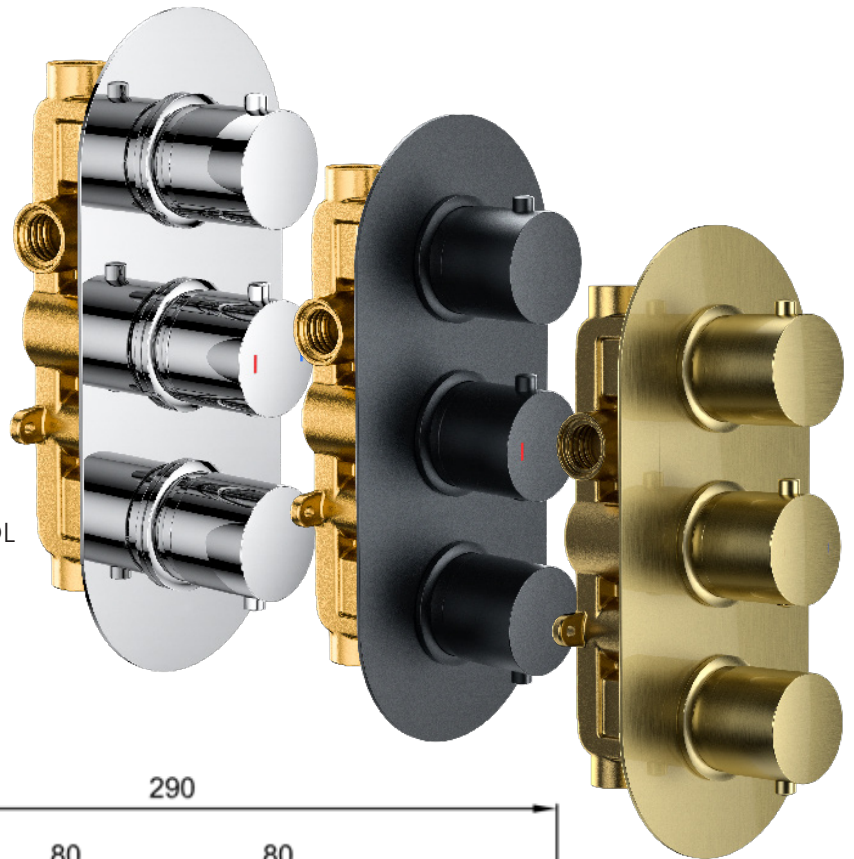

LOZENGE SHAPE THERMOSTATIC SHOWER VALVE - 3 KNOB DUAL OUTLET

CODE: SV03 - CHROME

CODE: SV03B - MATT BLACK

CODE: SV03BR - BRUSHED BRASS

MANUFACTURER: THE WHITE SPACE

RANGE: YES BAR SHOWER

PRODUCT INFORMATION: DUAL CONTROL BAR VALVE WITH SLIDE RAIL