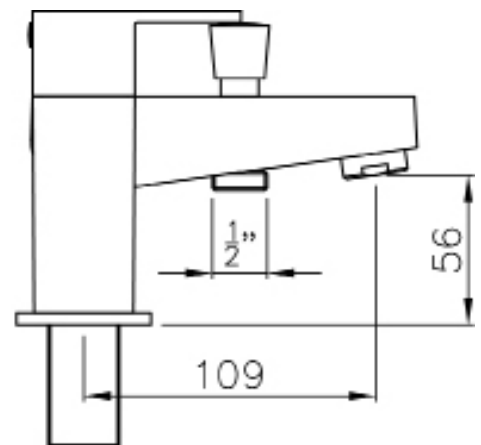

LEVA BRASSWARE BATH SHOWER MIXER WSTL04

CODE: WSTL04

MANUFACTURER: THE WHITE SPACE

RANGE: LEVA

PRODUCT INFORMATION: LEVA BATH
SHOWER MIXER - CHROME