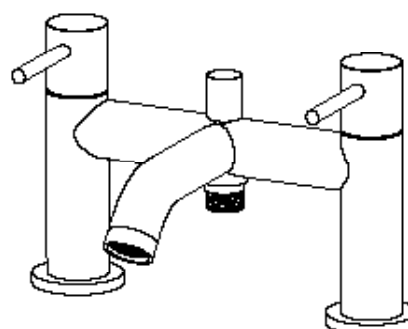

MIN PRESSURE 1.5 BAR

PIN LUX - BATH SHOWER MIXER

PRODUCT BATH SHOWER MIXER

CODE PINL05 - CHROME
PINL05K - MATT BLACK
PINL05BR - BRUSHED BRASS

MIN PRESSURE 1.5 BAR

PIN LUX - TALL BASIN MIXER

PRODUCT TALL BASIN MIXER