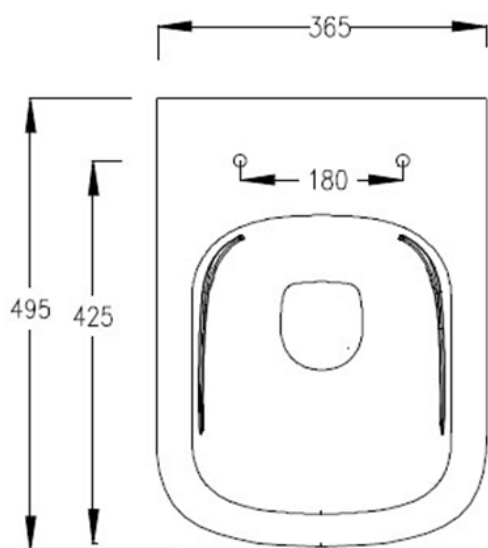

CODE EUW4

SIZE 390 X 840 (H) X 650MM

COLOUR WHITE

EUNA RIMLESS BACK TO WALL WC - EUW1

PRODUCT RIMLESS BACK TO WALL WC

CODE EUW1

SIZE 370 X 415 (H) X 545MM

COLOUR WHITE

CODE ANW3

SIZE 375 X 835 (H) X 660MM

PAN HEIGHT 420MM

COLOUR WHITE

ANON RIMLESS BACK TO WALL WC - ANW1

PRODUCT RIMLESS BACK TO WALL WC

CODE ANW1

SIZE 365 X 420 (H) X 520MM

COLOUR WHITE

ANON RIMLESS WALL HUNG WC ANW2

PRODUCT RIMLESS WALL HUNG WC

CODE ANW2

SIZE 365 X 365 (H) X 495MM

COLOUR WHITE

ANON OPEN BACK CLOSE COUPLED WC PAN - WHITE ANW12

PRODUCT RIMLESS WALL HUNG WC