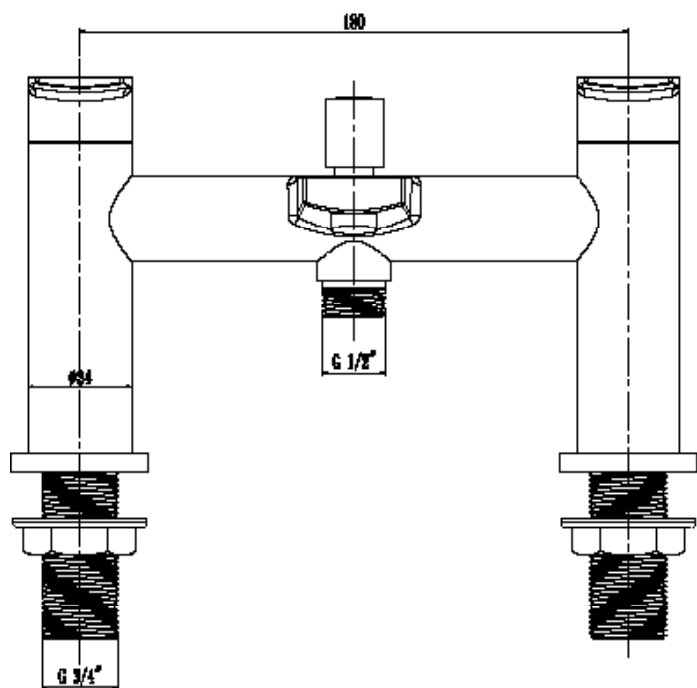

BATH SHOWER MIXER

SI04

CODE: SI04

MANUFACTURER: THE WHITE SPACE

RANGE: SIERRA

PRODUCT INFORMATION: BATH SHOWER MIXER
(INC SHOWER KITS) - CHROME