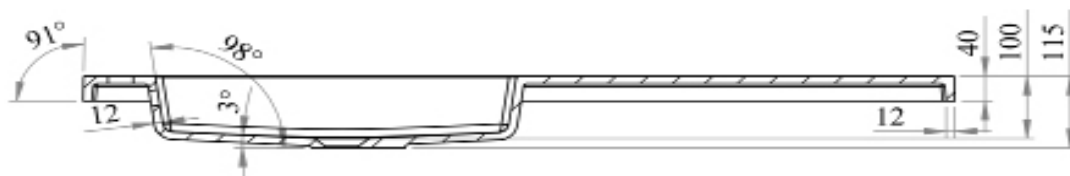

SCENE FURNITURE I SHAPE BASIN ISHB11

CODE: ISHB11

MANUFACTURER: THE WHITE SPACE

RANGE: SCENE FURNITURE - STANDARD COLOURS

PRODUCT INFORMATION: I SHAPE BASIN