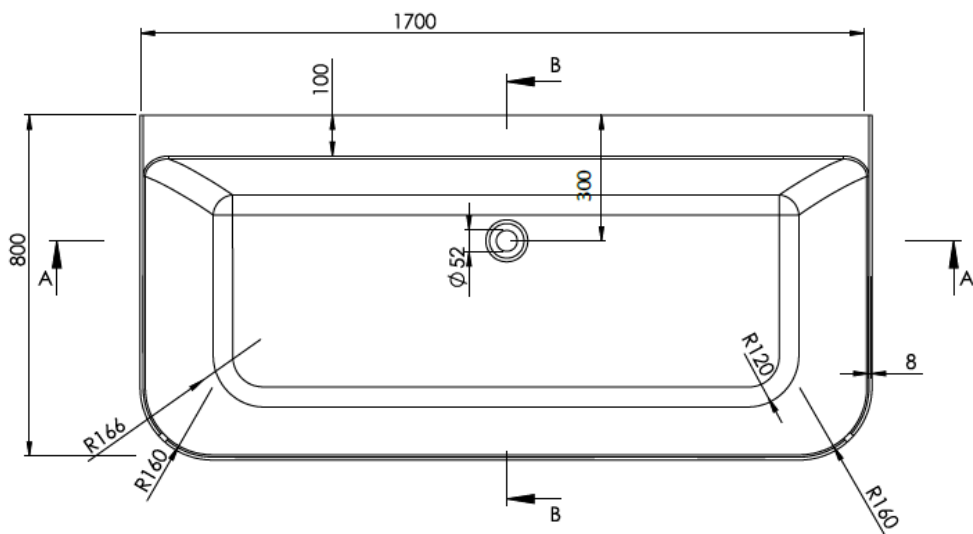

FREESTANDING BATH - D-SHAPE

PRODUCT D-SHAPE FREESTANDING BATH

CODE WSDSH17

SIZE 1700 X 800 X 580MM

CAPACITY 261 LITRES