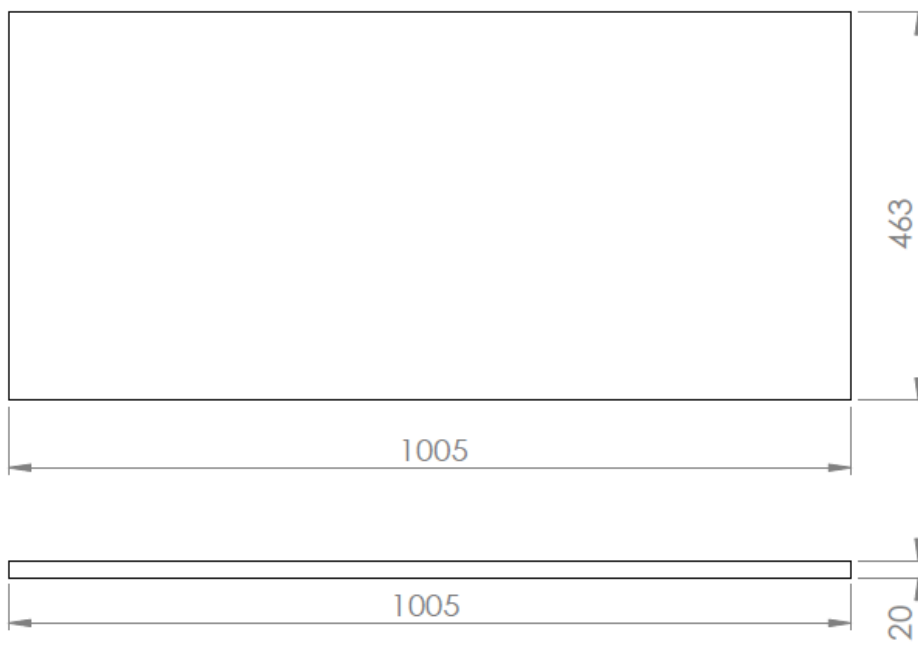

CHOICE 100CM WORKTOPS

PRODUCT CHOICE WORKTOPS

CODE CLW10OK
CLW10CA
CLW10MB

SIZE 1005 X 463MM

COLOUR OAK FINISH
CALACATA
MARQUINA BLACK