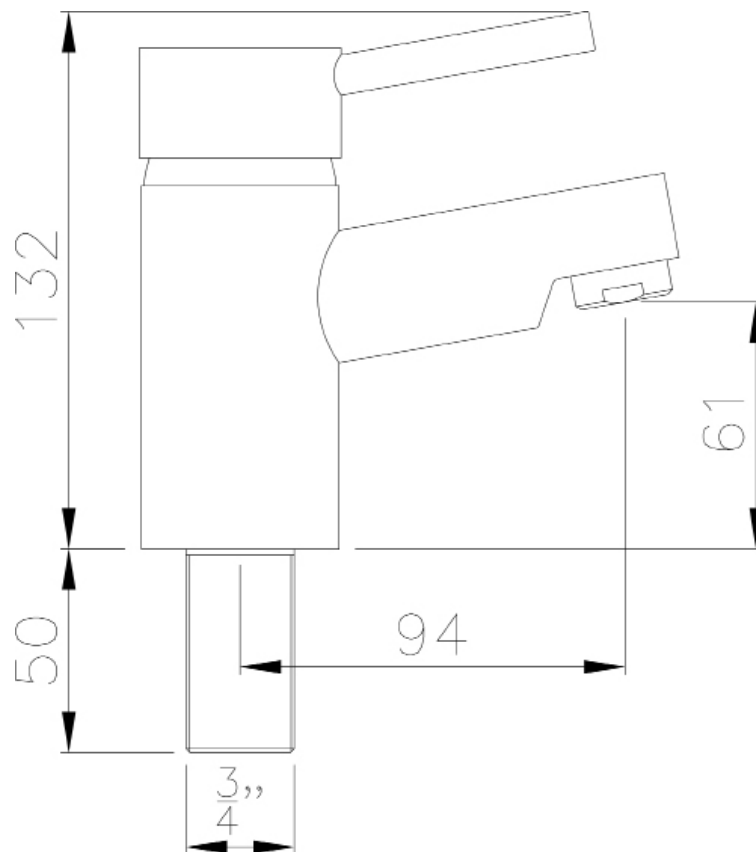

PIN BRASSWARE

BATH PILLAR TAPS

WSTP04

CODE: WSTP04

MANUFACTURER: THE WHITE SPACE

RANGE: PIN

PRODUCT INFORMATION: PIN BATH PILLAR TAPS
- CHROME