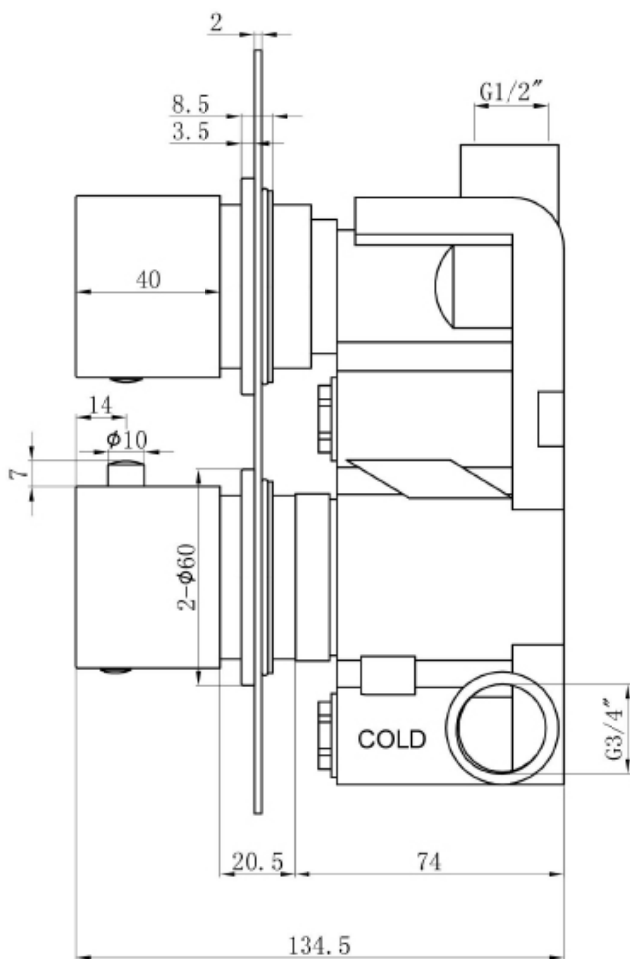

MANUFACTURER: THE WHITE SPACE

RANGE: DC THERMOSTATIC SHOWER VALVES

PRODUCT INFORMATION: CONCEALED SHOWER VALVE - SQUARE HANDLE, SINGLE OUTLET

DUAL OUTLET CONCEALED SHOWER VALVE - SQUARE

CODE: DC4 - CHROME