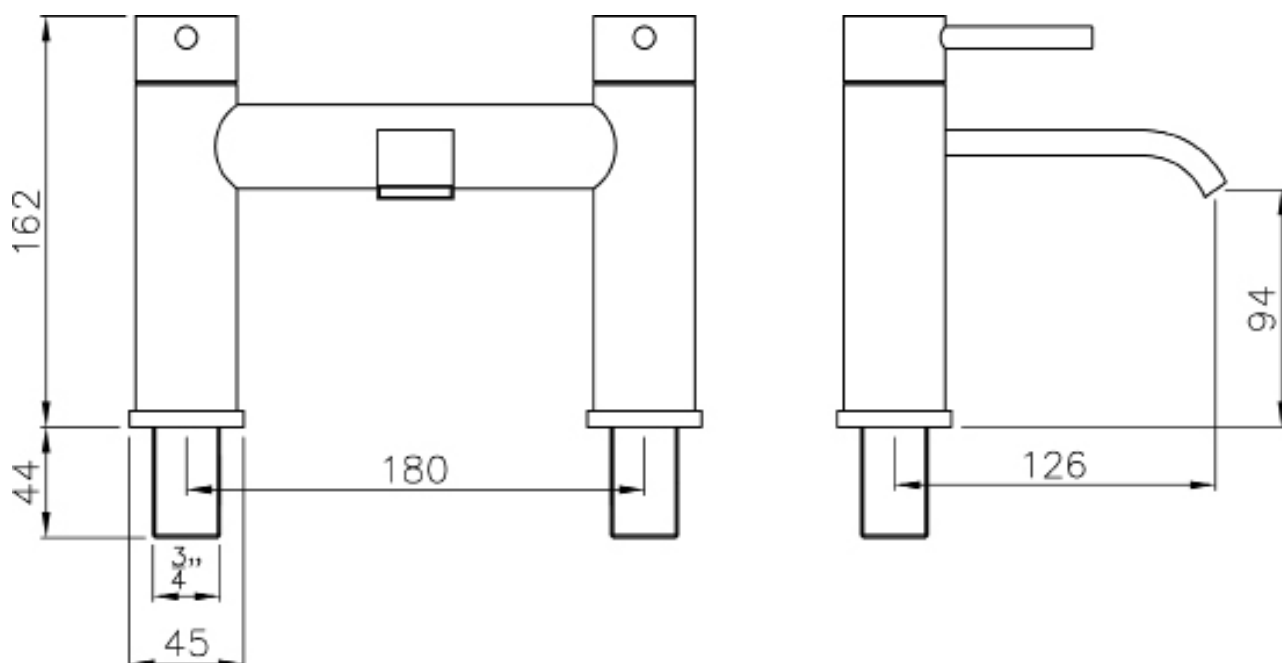

FALL BRASSWARE

BATH FILLER

WSTF55

CODE: WSTF55

MANUFACTURER: THE WHITE SPACE

RANGE: FALL

PRODUCT INFORMATION: FALL BATH FILLER -
CHROME