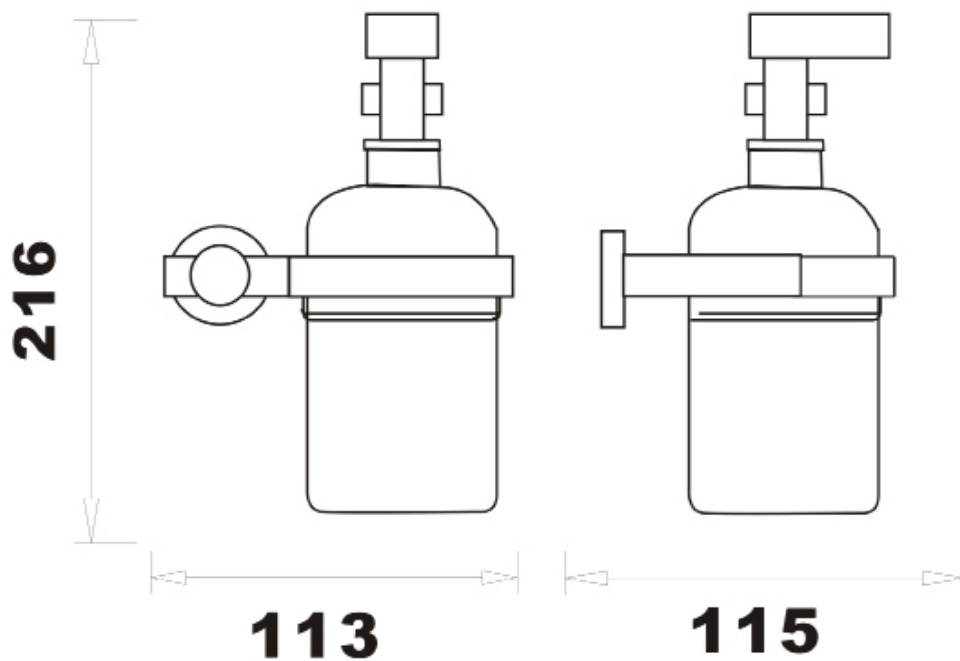

CAPITA ACCESSORIES

LIQUID SOAP DISPENSER

CAP8C

PRODUCT LIQUID SOAP DISPENSER

CODE CAP8C

SIZE 113 X 216 X 115MM

COLOUR CHROME