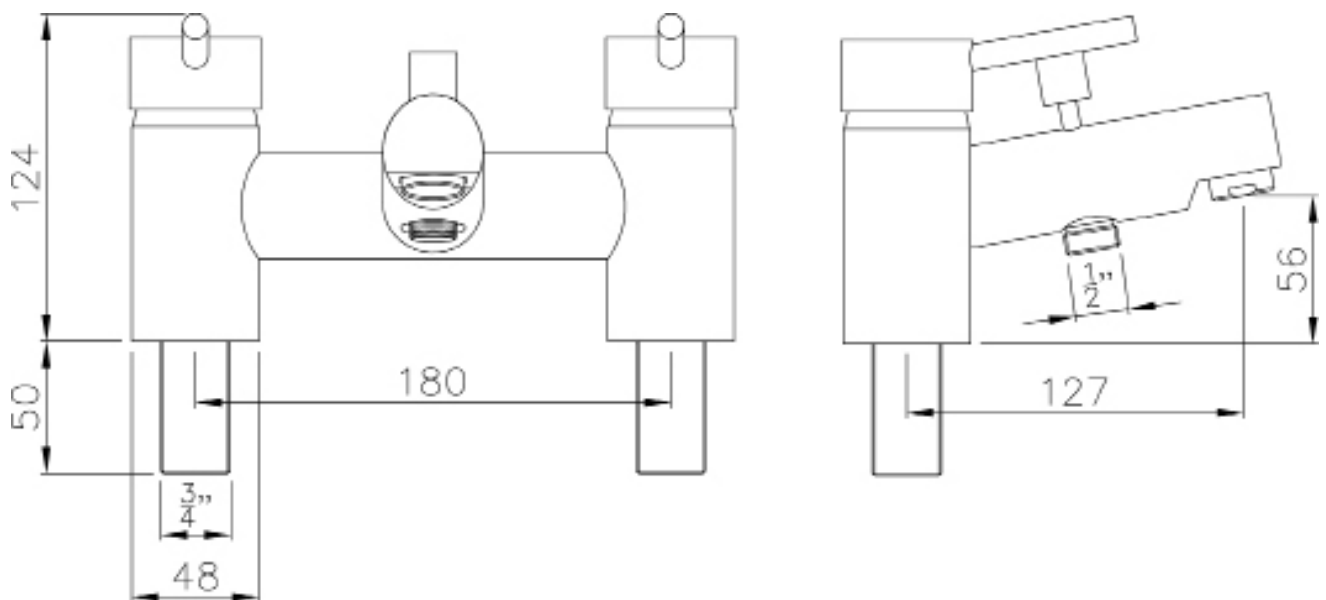

PIN BRASSWARE

BATH SHOWER MIXER

WSTP05

CODE: WSTP05

MANUFACTURER: THE WHITE SPACE

RANGE: PIN

PRODUCT INFORMATION: PIN BATH SHOWER
MIXER - CHROME