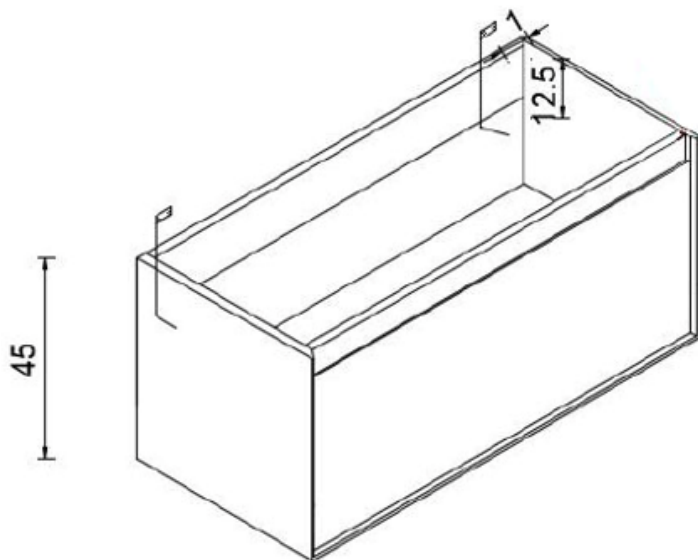

DISTRIKT 81CM WALL HUNG VANITY UNIT

PRODUCT 81CM WALL HUNG VANITY UNIT

CODE DISF80W (MATT WHITE)
DISF80TO (TOBACCO OAK)
DISF80MG (MATT MID GREY)
DISF80AG (MATT ANTHRACITE GREY)

SIZE 800 X 456 (H) X 450MM