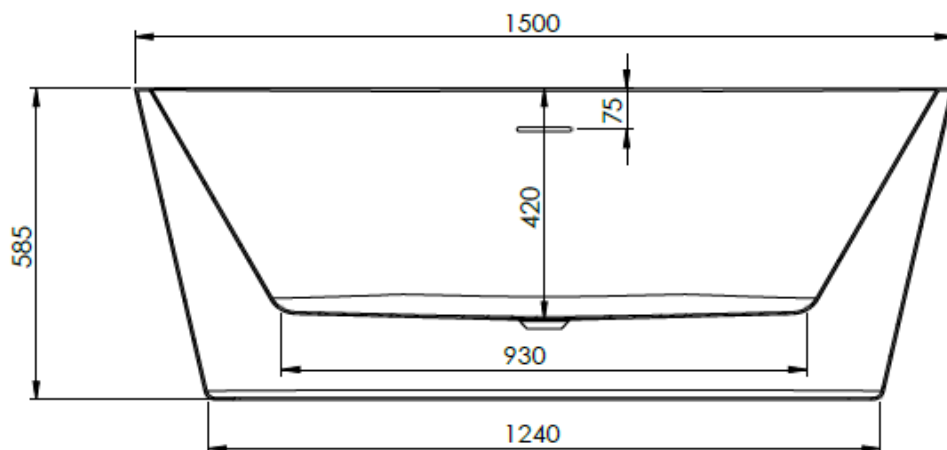

MANUFACTURER: THE WHITE SPACE

RANGE: DC THERMOSTATIC SHOWER VALES

BATHS

FREESTANDING BATH - COMO

PRODUCT COMO FREESTANDING BATH

CODE WSCOM15

SIZE 1500 X 750 X 585MM

CAPACITY 189 LITRES