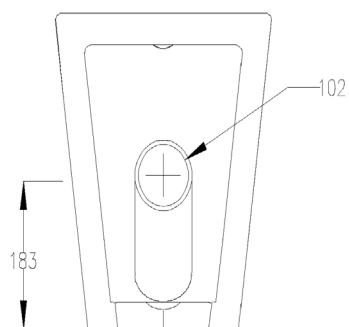

LAB RIMLESS CLOSE COUPLED WC (OPEN BACK) - LABW14

PRODUCT RIMLESS CLOSE COUPLED WC (OPEN BACK)

CODE 3

SIZE 360 X 460(H) X 660MM

PAN HEIGHT 460MM

COLOUR MATT WHITE

LAB RIMLESS BACK TO WALL WC - LABW1

PRODUCT RIMLESS BACK TO WALL WC