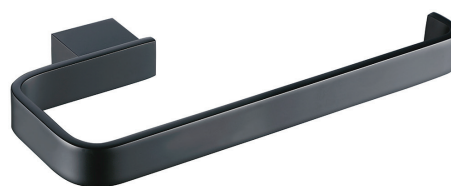

LEGEND ACCESSORIES

TOWEL RING

PRODUCT	TOWEL RING
CODE	LEG2C - CHROME LEG2B - BLACK LEG2BR - BRUSHED BRASS
SIZE	220 X 25 (H) X 104MM