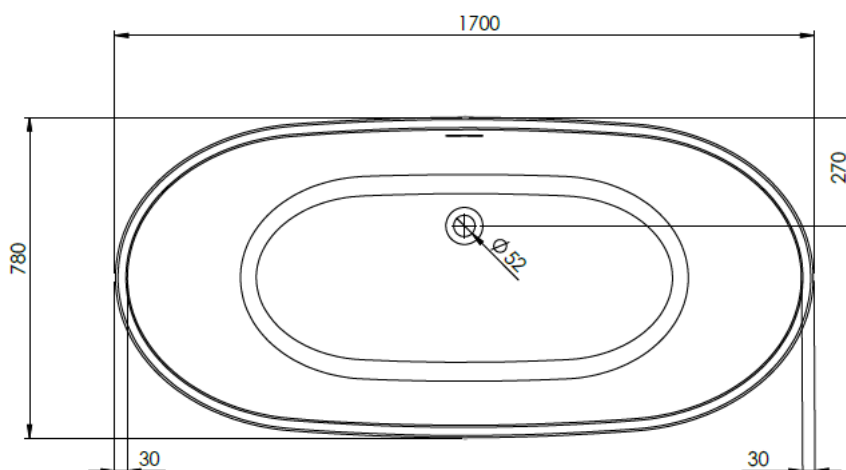

FREESTANDING BATH - SULIS

PRODUCT SULIS FREESTANDING BATH

CODE WSSUL17

SIZE 1700 X 780 X 690MM

CAPACITY 250 LITRES