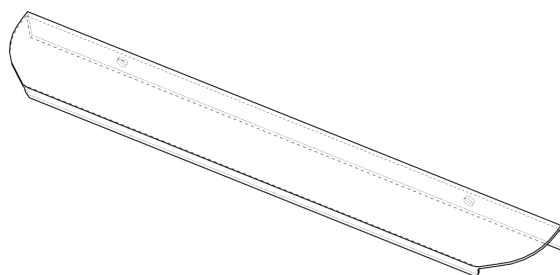

AMERICANA HANDLES FOR 58.5CM WALL HUNG VANITY UNIT

PRODUCT 58.5CM WALL HUNG VANITY UNIT HANDLES

CODE AM60HB (BLACK)
AM60HBR (BRUSHED BRASS)