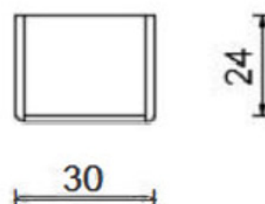

SIZE 300 X 1400 (H) X 240MM

DISTRIKT 61CM WALL HUNG VANITY UNIT

PRODUCT 61CM WALL HUNG VANITY UNIT

CODE DISF60W (MATT WHITE)
DISF60TO (TOBACCO OAK)
DISF60MG (MATT MID GREY)
DISF60AG (MATT ANTHRACITE GREY)