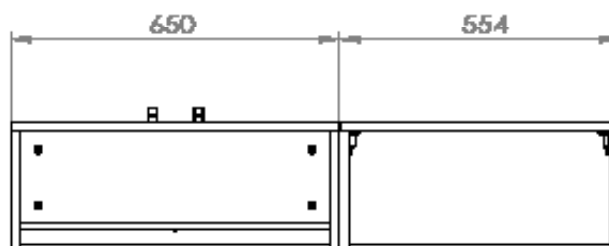

MANUFACTURER: THE WHITE SPACE

RANGE: SCENE FURNITURE - STANDARD COLOURS

PRODUCT INFORMATION:
BASIN UNIT WITH 2 DRAWERS

FRONT VIEW

SIDE VIEW

BOTTOM VIEW

SCENE FURNITURE I SHAPE BASIN ISHB11

CODE: ISHB11