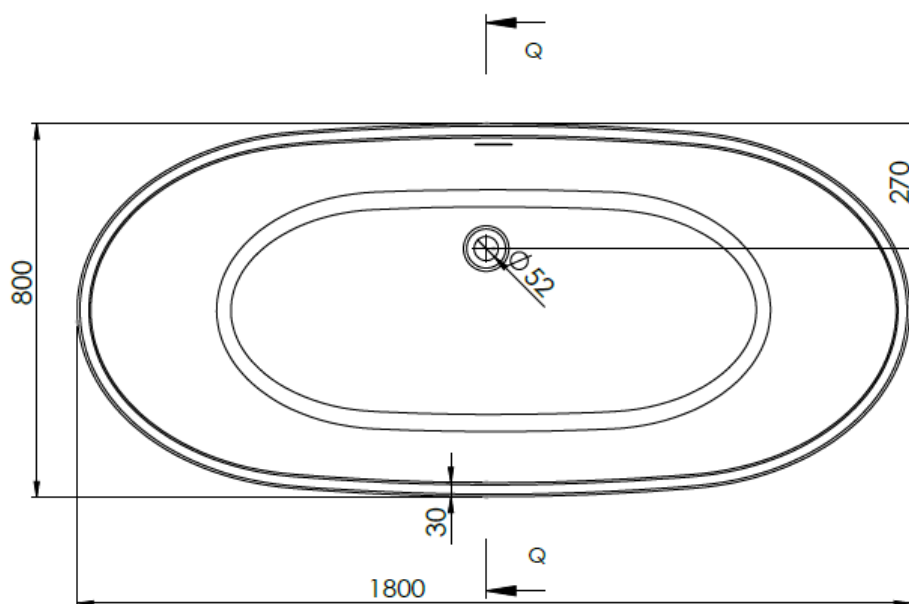

CAPACITY 270 LITRES

FREESTANDING BATH - SENNA

PRODUCT SENNA FREESTANDING BATH

CODE WSEN16

SIZE 1555 X 745 X 580MM

CAPACITY 172 LITRES

FREESTANDING BATH - SENNA

PRODUCT SENNA FREESTANDING BATH