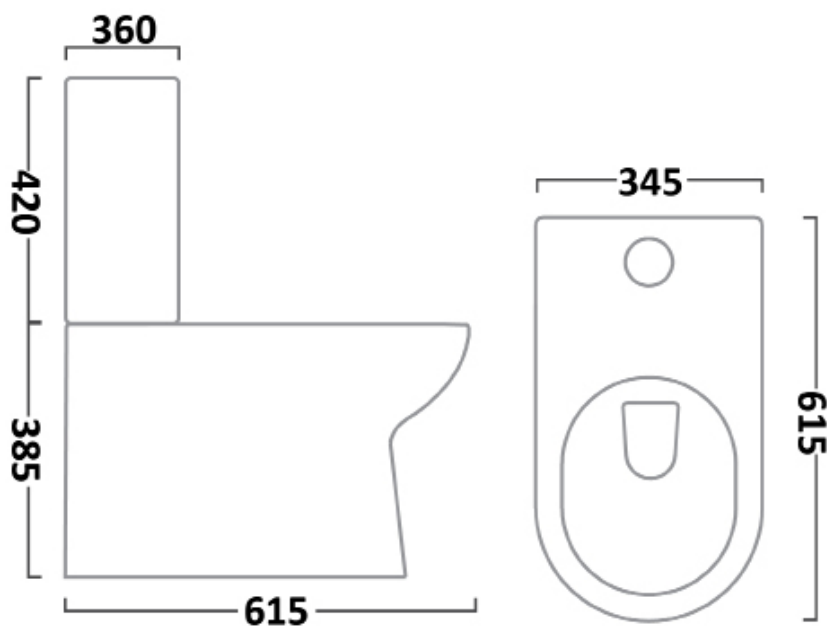

SCENE CLOSE COUPLED WC (CLOSED BACK) WSSSP02

PRODUCT SCENE CLOSE COUPLED WC (CLOSED BACK)

CODE WSSSP02

SIZE 360 X 810 X 615MM

PAN HEIGHT 385MM

COLOUR WHITE