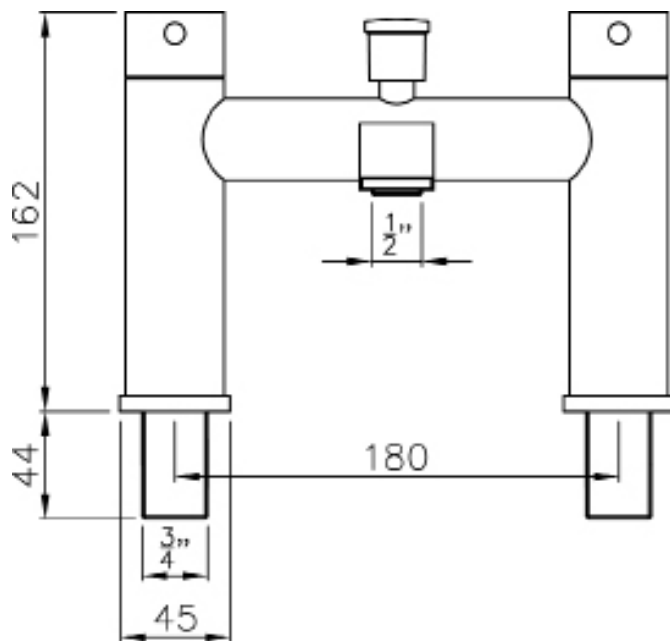

FALL BRASSWARE BATH SHOWER MIXER WSTF54

CODE: WSTF54

MANUFACTURER: THE WHITE SPACE

RANGE: FALL

PRODUCT INFORMATION: FALL BATH SHOWER
MIXER - CHROME