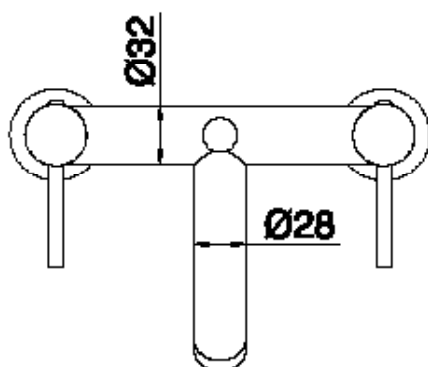

PIN LUX - BATH FILLER

PRODUCT BATH FILLER

CODE PINL04 - CHROME
PINL04K - MATT BLACK
PINL04BR - BRUSHED BRASS

MIN PRESSURE 1.5 BAR