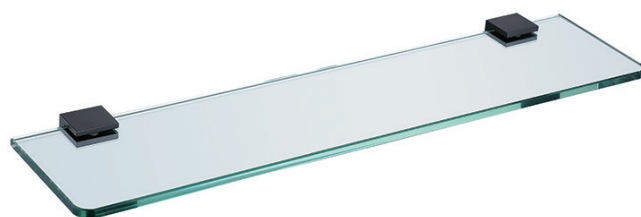

CODE LEG8C - CHROME
LEG8B - BLACK

SIZE 120 X 34 (H) X 100MM

LEGEND ACCESSORIES

GLASS SHELF

PRODUCT DOUBLE TOWEL RAIL

CODE LEG12C - CHROME
LEG12B - BLACK

SIZE 500 X 8 (H) X 115MM

LEGEND ACCESSORIES