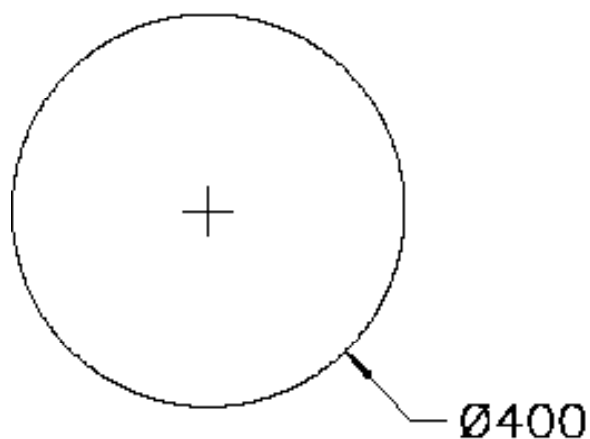

ROUND 40 X 40CM

RDM40

CODE: RDM40

MANUFACTURER: THE WHITE SPACE

RANGE: NON-ILLUMINATED MIRROR

PRODUCT INFORMATION: ROUND
NON-ILLUMINATED MIRROR 40CM DIAMETER

NON - ILLUMINATED MIRRORS

ROUND 50 X 450CM