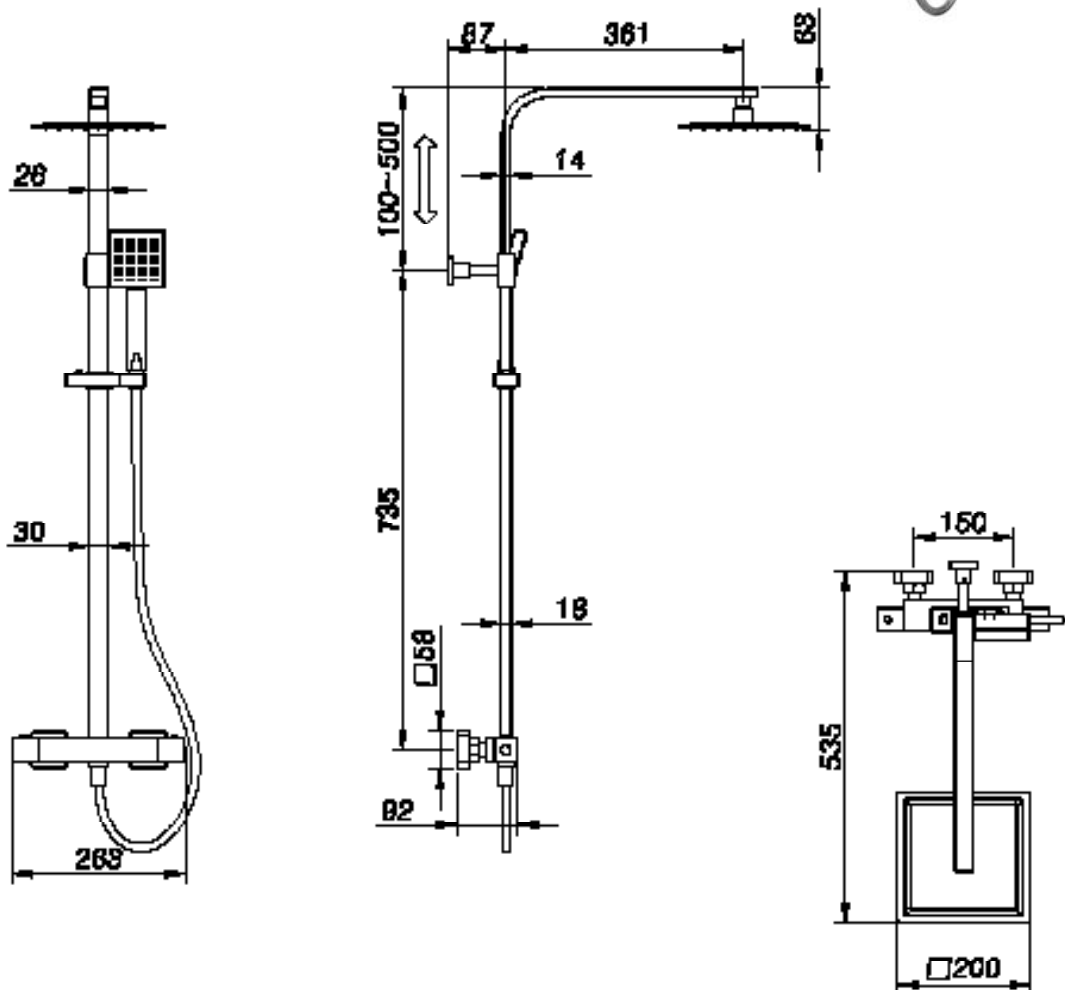

DUAL CONTROL BAR VALVE WITH INTEGRAL FIXED HEAD AND SLIDE RAIL - SQUARE

CODE: YES3C

MANUFACTURER: THE WHITE SPACE

RANGE: YES BAR SHOWER

PRODUCT INFORMATION: DUAL CONTROL BAR VALVE WITH
INTEGRAL FIXED HEAD AND SLIDE RAIL - SQUARED - CHROME