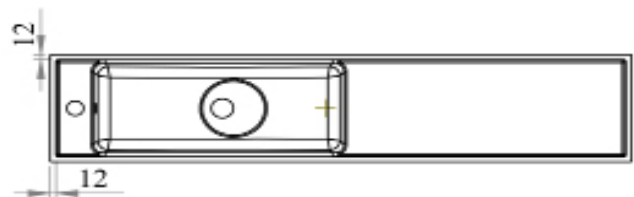

SCENE FURNITURE I SHAPE BASIN ISHB11

CODE: ISHB11

MANUFACTURER: THE WHITE SPACE

RANGE: SCENE FURNITURE - STANDARD COLOURS

PRODUCT INFORMATION: I SHAPE BASIN