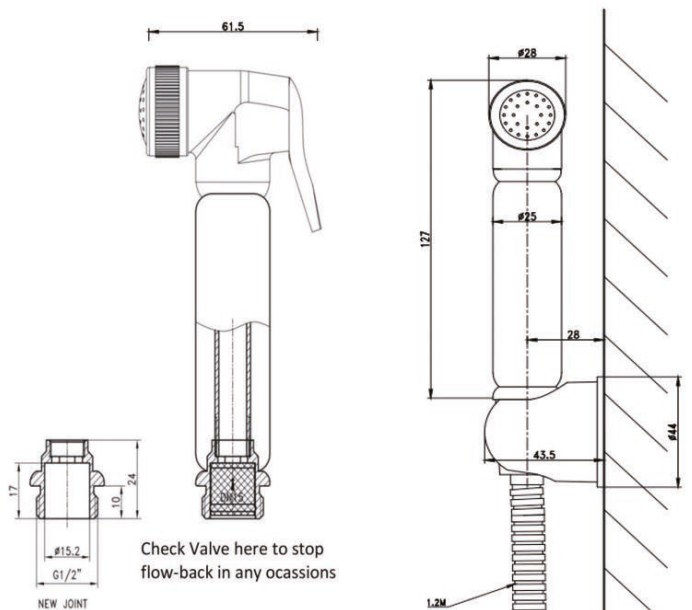

DOUCHE SPRAY KIT WITH THERMOSTATIC VALVE - DSK3

CODE: DSK3

MANUFACTURER: THE WHITE SPACE

RANGE: DOUCHE SPRAY KITS

PRODUCT INFORMATION: DOUCHE SPRAY KIT WITH THERMOSTATIC VALVE