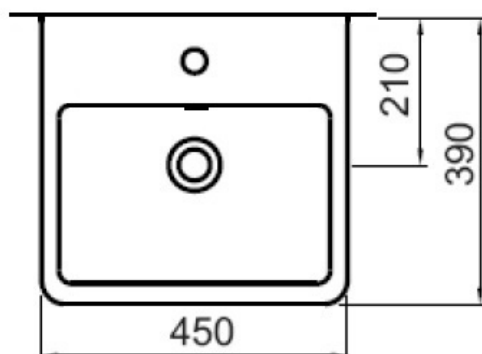

CODE EUW4

SIZE 390 X 840 (H) X 650MM

COLOUR WHITE

EUNA RIMLESS BACK TO WALL WC - EUW1

PRODUCT RIMLESS BACK TO WALL WC

CODE EUW1

SIZE 370 X 415 (H) X 545MM

COLOUR WHITE

PRODUCT RIMLESS CLOSE COUPLED CISTERN AND LID

CODE LABANW5

SIZE 375 X 415 (H) X 150MM

COLOUR WHITE

SCENE BASIN 45CM

WSSSB01

PRODUCT	SCENE BASIN – 1 TH
CODE	WSSSB01
SIZE	45 X 39 CM
COLOUR	WHITE

SCENE BASIN 50CM WSSSB02