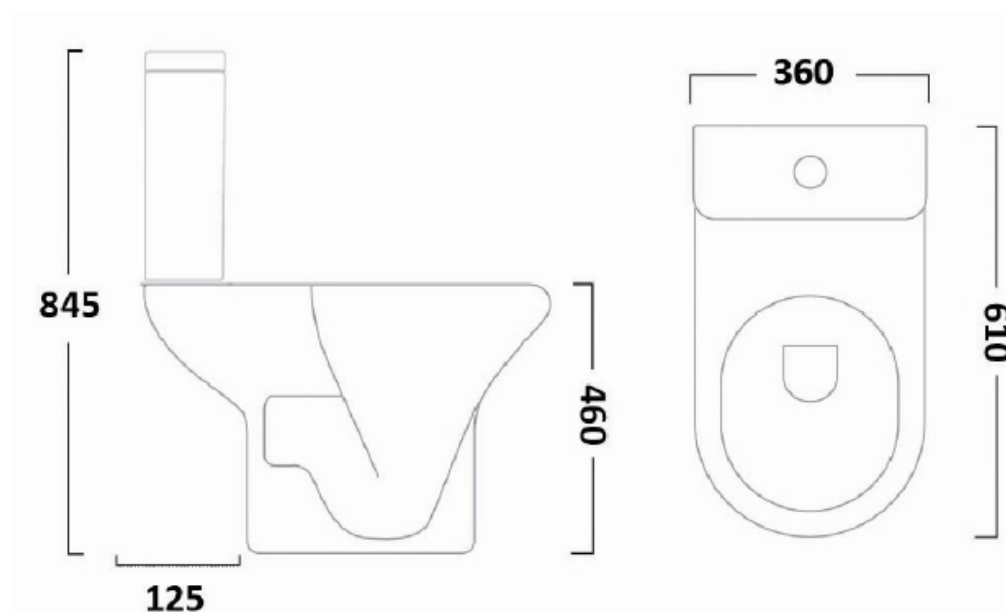

CODE EUW4

SIZE 390 X 840 (H) X 650MM

COLOUR WHITE

EUNA RIMLESS BACK TO WALL WC - EUW1

PRODUCT RIMLESS BACK TO WALL WC

CODE EUW1

SIZE 370 X 415 (H) X 545MM

COLOUR WHITE

EUNA RIMLESS WALL HUNG WC - EUW2

PRODUCT RIMLESS WALL HUNG WC

CODE EUW2

SIZE 370 X 375 (H) X 545MM

COLOUR WHITE

EUNA COMFORT HEIGHT RIMLESS CLOSE COUPLED WC (CLOSED BACK) - EUW7

PRODUCT COMFORT HEIGHT CLOSE COUPLED WC (OPEN BACK)

CODE WSSSP01

SIZE 360 X 810 X 605MM

PAN HEIGHT 390MM

COLOUR WHITE

SCENE CLOSE COUPLED WC (CLOSED BACK) WSSSP02

PRODUCT SCENE CLOSE COUPLED WC (CLOSED BACK)

CODE WSSSP02

SIZE 360 X 810 X 615MM

PAN HEIGHT 385MM

COLOUR WHITE

SCENE COMFORT HEIGHT CLOSE COUPLED WC (OPEN BACK) WSSSP03

PRODUCT	SCENE COMFORT HEIGHT CLOSE COUPLED WC (OPEN BACK)
CODE	WSSSP03
SIZE	360 X 845 X 610 MM
PAN HEIGHT	460MM
COLOUR	WHITE