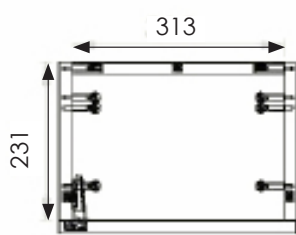

SCENE FURNITURE 60CM FLOOR STANDING VANITY UNIT

CODE: SF60WH WHITE

CODE: SF60AG GLOSS ASH GREY

CODE: SF60CH GLOSS CHARCOAL

MANUFACTURER: THE WHITE SPACE

RANGE: SCENE FURNITURE - STANDARD COLOURS

PRODUCT INFORMATION: 60CM
FLOORSTANDING VANITY UNIT