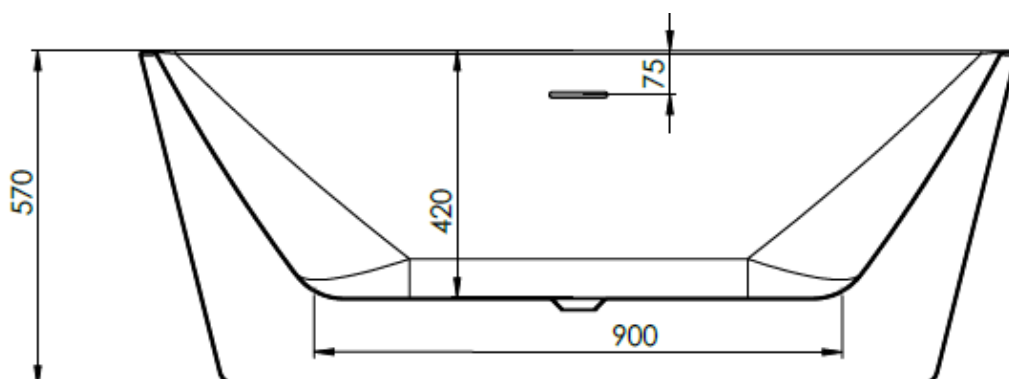

FREESTANDING BATH - VARGA

PRODUCT VARGA FREESTANDING BATH

CODE WSVAR15

SIZE 1500 X 750 X 570MM

CAPACITY 245 LITRES