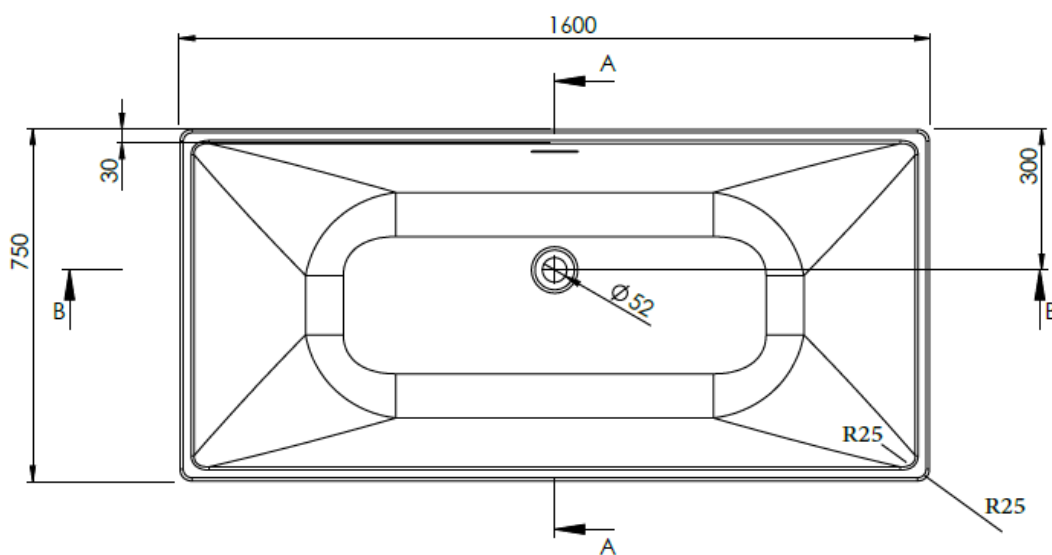

FREESTANDING BATH - VARGA

PRODUCT VARGA FREESTANDING BATH

CODE WSVAR16

SIZE 1600 X 750 X 570MM

CAPACITY 265 LITRES