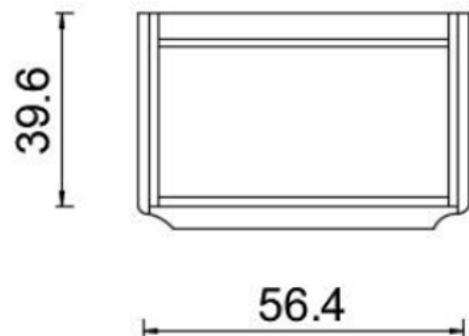

AMERICANA 58.5CM WALL HUNG VANITY UNIT

PRODUCT 58.5CM WALL HUNG VANITY UNIT

CODE AMF60W (MATT WHITE)
AMF60TO (TOBACCO OAK)
AMF60MG (MATT MID GREY)
AMF60AG (MATT ANTHRACITE GREY)

SIZE 564 X 450 (H) X 396MM