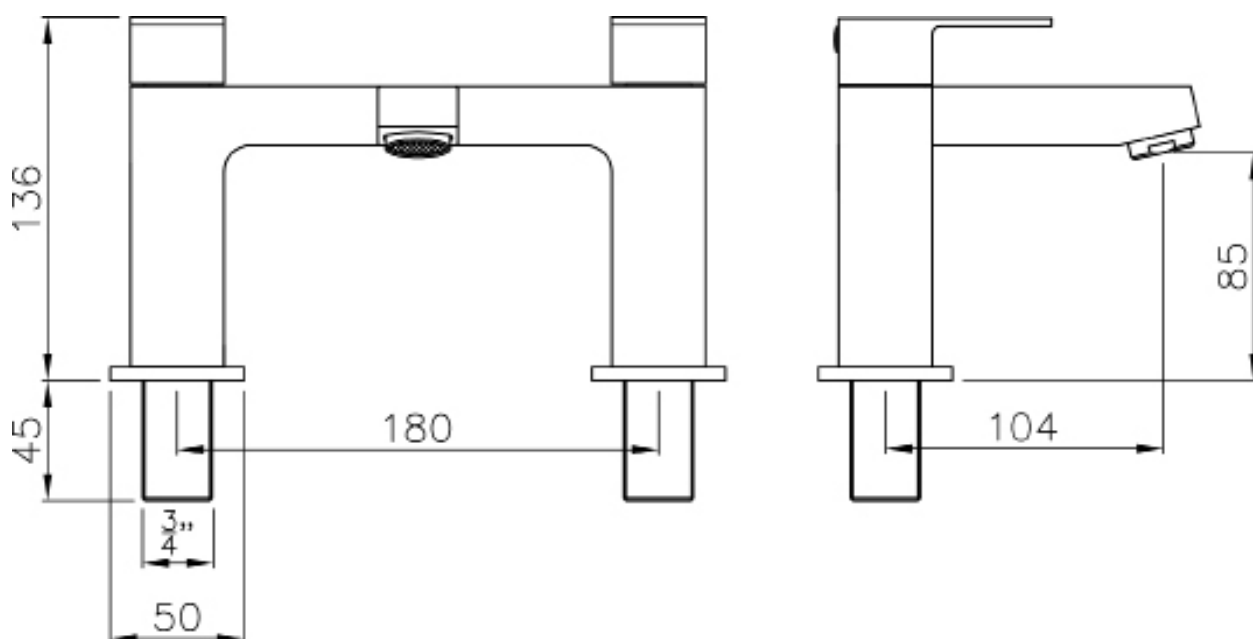

FORTE BRASSWARE BATH FILLER WSTF05

CODE: WSTF05

MANUFACTURER: THE WHITE SPACE

RANGE: FORTE

PRODUCT INFORMATION: FORTE BATH FILLER -
CHROME