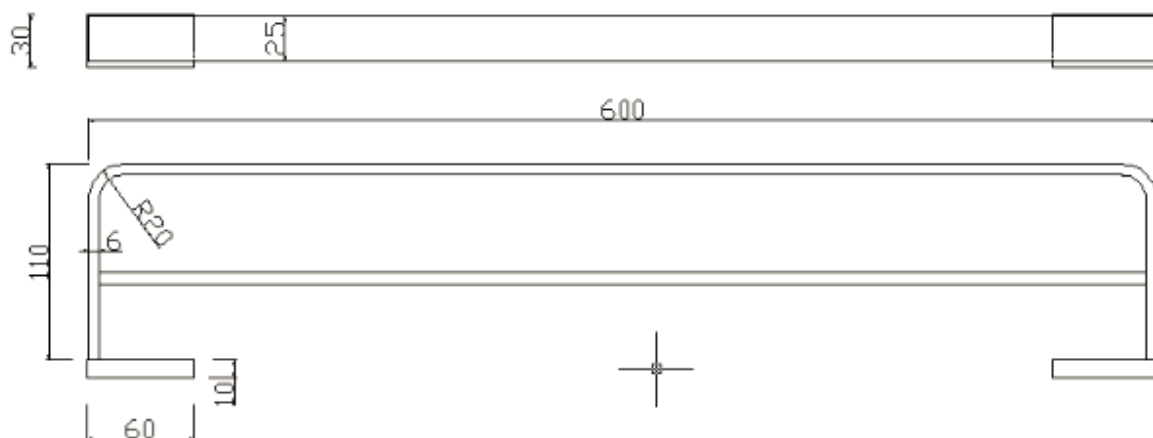

LEGEND ACCESSORIES

DOUBLE TOWEL RAIL

PRODUCT	DOUBLE TOWEL RAIL
CODE	LEG11C - CHROME LEG11B - BLACK LEG11BR - BRUSHED BRASS
SIZE	600 X 30 (H) X 110MM