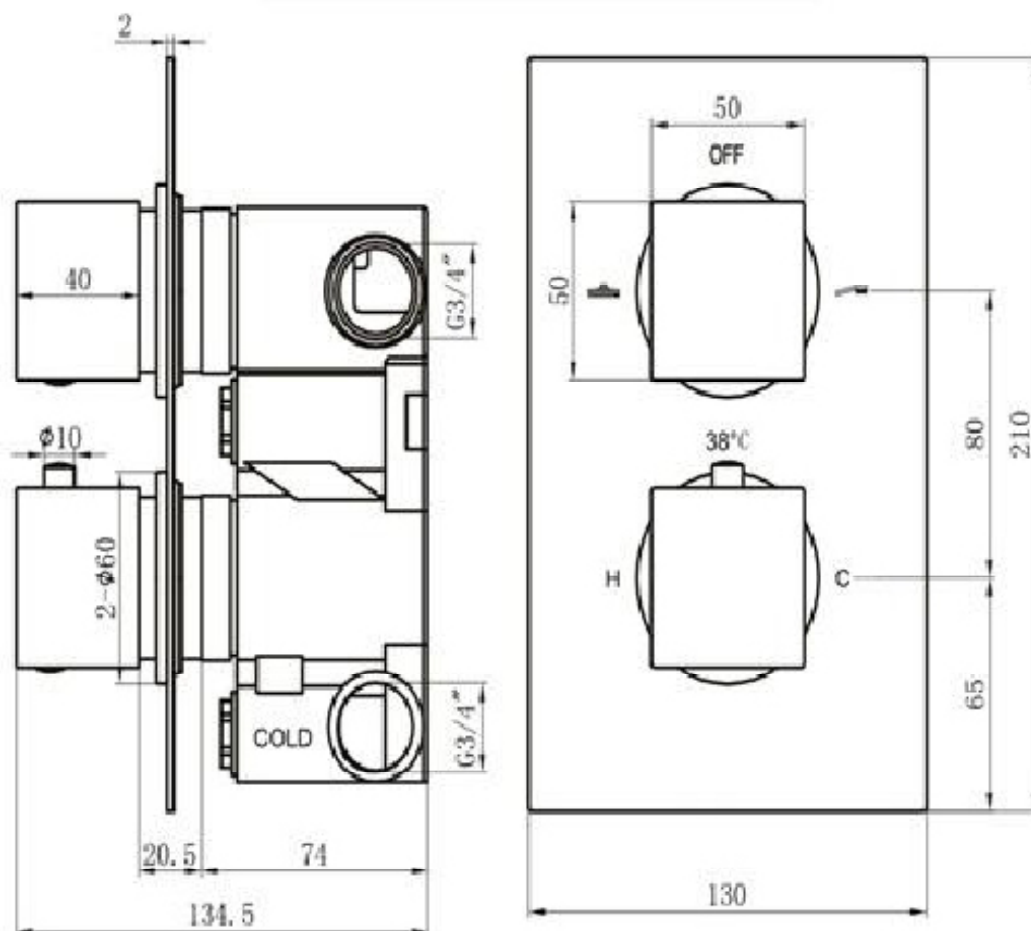

DUAL OUTLET CONCEALED SHOWER VALVE - SQUARE

CODE: DC4 - CHROME

CODE: DC4B - BLACK

CODE: DC4BR - BRUSHED BRASS

MANUFACTURER: THE WHITE SPACE

RANGE: DC THERMOSTATIC SHOWER VALVES

PRODUCT INFORMATION: CONCEALED SHOWER VALVE -
SQUARE HANDLE, DUAL OUTLET