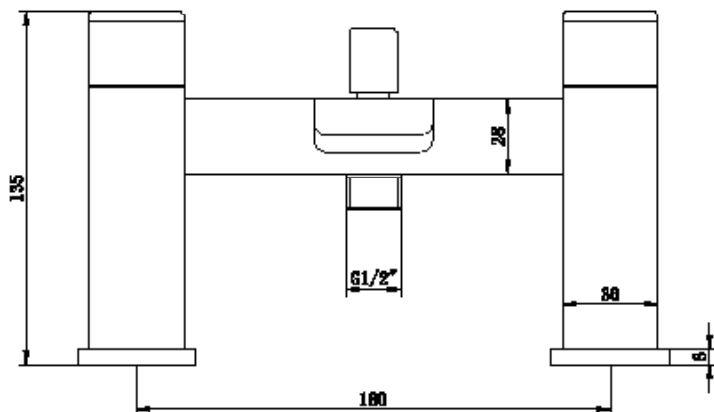

CODE: VET5B - BLACK

MANUFACTURER: THE WHITE SPACE

RANGE: VETO

PRODUCT INFORMATION: VETO BATH SHOWER MIXER
WITH HOSE AND HANDSET

VETO BRASSWARE FREESTANDING BATH SHOWER MIXER

CODE: VET6C - CHROME

CODE: VET6B - BLACK