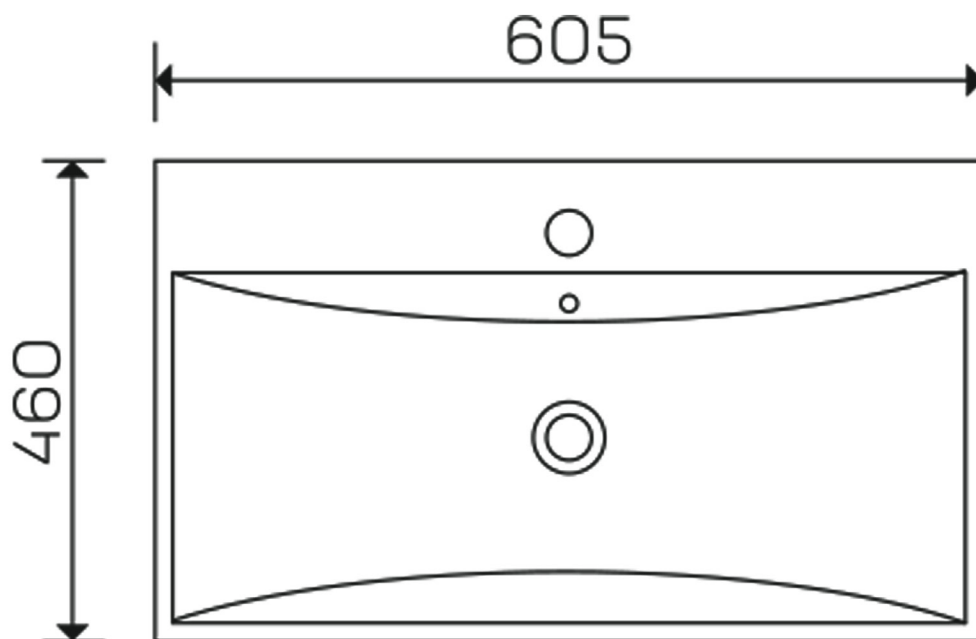

CODE EUW4

SIZE 390 X 840 (H) X 650MM

COLOUR WHITE

EUNA RIMLESS BACK TO WALL WC - EUW1

PRODUCT RIMLESS BACK TO WALL WC

CODE EUW1

SIZE 370 X 415 (H) X 545MM

COLOUR WHITE

EUNA RIMLESS WALL HUNG WC - EUW2

PRODUCT RIMLESS WALL HUNG WC

CODE EUW2

SIZE 370 X 375 (H) X 545MM

COLOUR WHITE

EUNA COMFORT HEIGHT RIMLESS CLOSE COUPLED WC (CLOSED BACK) - EUW7

PRODUCT COMFORT HEIGHT CLOSE COUPLED WC (OPEN BACK)

SIZE 81 X 46.5 CM

COLOUR WHITE

CHOICE DEEP BASIN - CHB60

PRODUCT CHOICE DEEP BASIN

CODE CHB60

SIZE 60.5 X 46 CM

COLOUR WHITE

CHOICE DEEP BASIN - CHB80