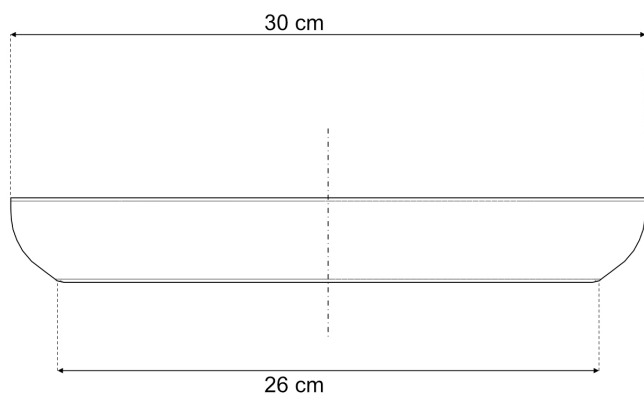

AMERICANA HANDLES FOR 58.5CM WALL HUNG VANITY UNIT

PRODUCT 58.5CM WALL HUNG VANITY UNIT HANDLES

CODE AM60HB (BLACK)
AM60HBR (BRUSHED BRASS)