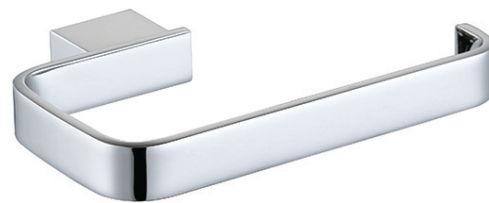

CODE LEG5C - CHROME
LEG5B - BLACK

SIZE 195 X 85 (H) X 94MM

LEGEND ACCESSORIES

TOILET ROLL HOLDER

PRODUCT	TOILET ROLL HOLDER
CODE	LEG1C - CHROME LEG1B - BLACK LEG1BR - BRUSHED BRASS
SIZE	153 X 20 (H) X 104MM