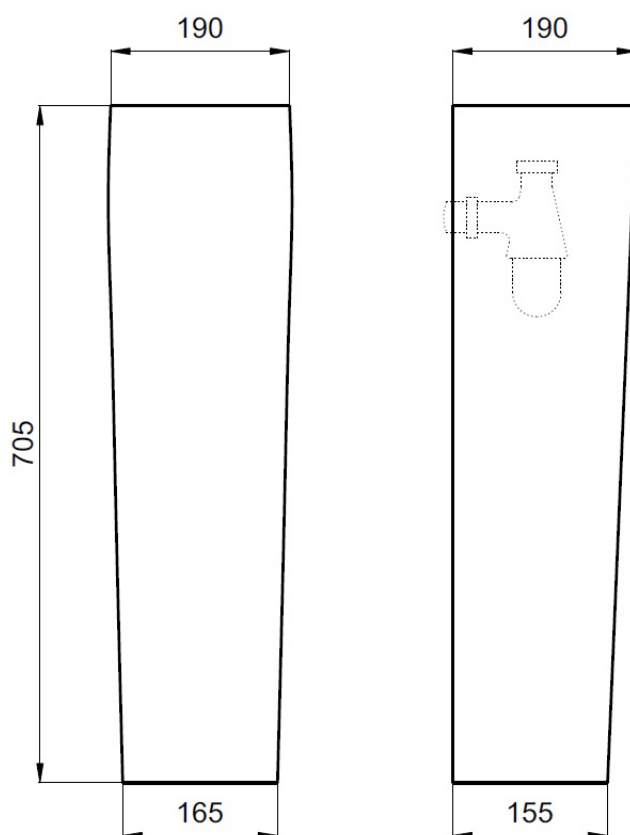

CODE EUW4

SIZE 390 X 840 (H) X 650MM

COLOUR WHITE

EUNA RIMLESS BACK TO WALL WC - EUW1

PRODUCT RIMLESS BACK TO WALL WC

CODE EUW1

SIZE 370 X 415 (H) X 545MM

COLOUR WHITE

EUNA RIMLESS WALL HUNG WC - EUW2

PRODUCT RIMLESS WALL HUNG WC

CODE EUW2

SIZE 370 X 375 (H) X 545MM

COLOUR WHITE

EUNA COMFORT HEIGHT RIMLESS CLOSE COUPLED WC (CLOSED BACK) - EUW7

PRODUCT COMFORT HEIGHT CLOSE COUPLED WC (OPEN BACK)

PRODUCT	SCENE BASIN
CODE	WSSSB04
SIZE	60 X 44.5CM 1TAP HOLE
COLOUR	WHITE

SCENE BASIN 80CM WSSSB05

PRODUCT	SCENE BASIN
CODE	WSSSB05
SIZE	80 X 45CM 1TAP HOLE
COLOUR	WHITE

SCENE PEDESTAL

WSSSB31

PRODUCT	SCENE PEDESTAL
CODE	WSSSB31
SIZE	19 X 70.5 CM
COLOUR	WHITE