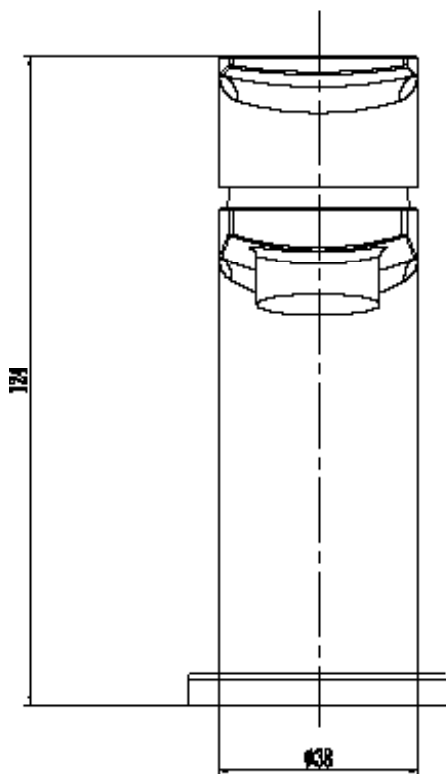

SIERRA MINI MONO MIXER SI07

CODE: SI07

MANUFACTURER: THE WHITE SPACE

RANGE: SIERRA

PRODUCT INFORMATION: MINI MONO MIXER (INC SPRUNG
WASTE) - CHROME