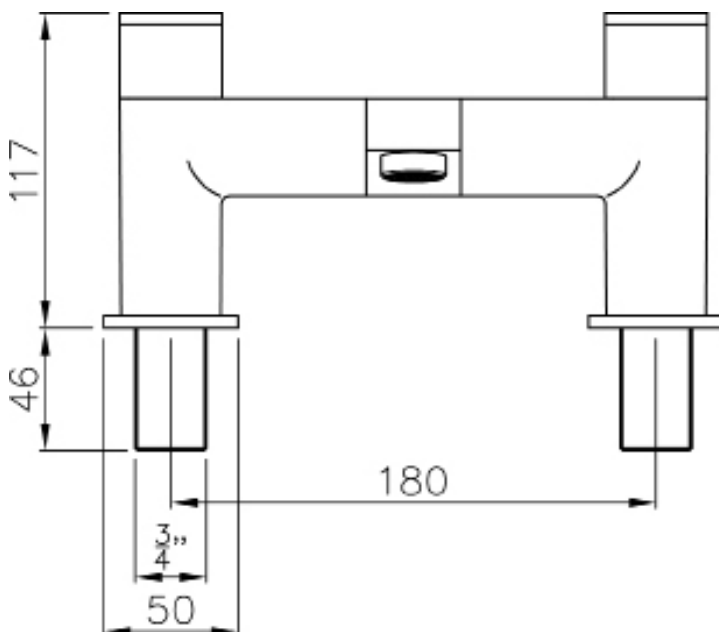

LEVA BRASSWARE BATH FILLER WSTL05

CODE: WSTL05

MANUFACTURER: THE WHITE SPACE

RANGE: LEVA

PRODUCT INFORMATION: LEVA BATH FILLER - CHROME