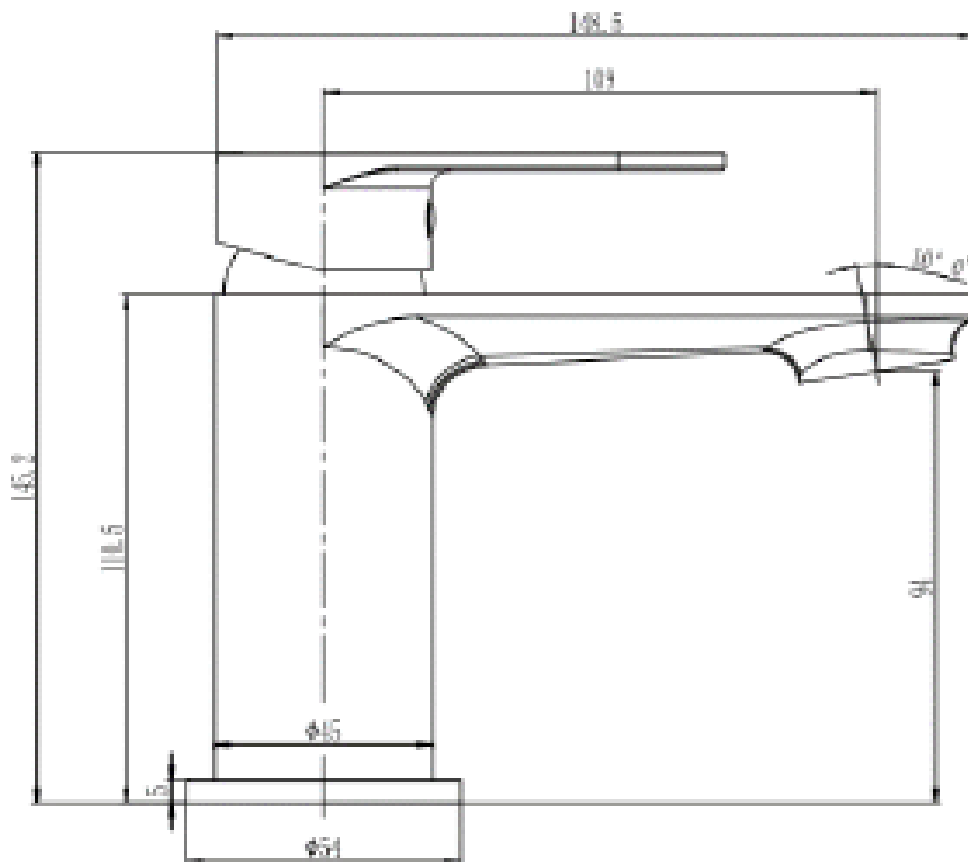

TRUE BRASSWARE MONOBLOC BASIN MIXER LEV02

CODE: LEV02

MANUFACTURER: THE WHITE SPACE

RANGE: TRUE BRASSWARE

PRODUCT INFORMATION: TRUE BRASSWARE MONOBLOC
BASIN MIXER WITH SPRUNG PLUG WASTE - CHROME