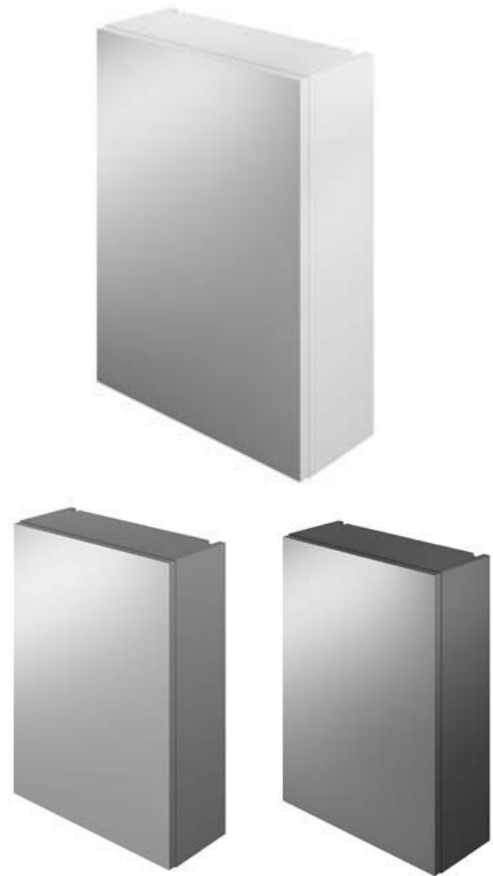

PRODUCT INFORMATION: 45CM SINGLE DOOR MIRROR CABINET

Elevation

End View

SCENE FURNITURE 60CM DOUBLE DOOR MIRROR CABINET

CODE: WSSMC60WH - GLOSS WHITE

CODE: WSSMC60AG GLOSS ASH GREY

CODE: WSSMC60CH GLOSS CHARCOAL