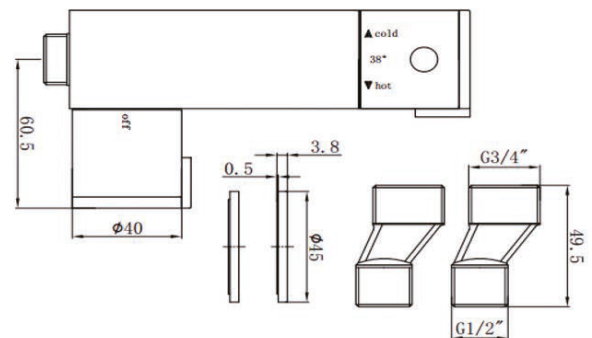

DOUCHE SPRAY KIT WITH THERMOSTATIC VALVE - DSK3

CODE: DSK3

MANUFACTURER: THE WHITE SPACE

RANGE: DOUCHE SPRAY KITS

PRODUCT INFORMATION: DOUCHE SPRAY KIT WITH THERMOSTATIC VALVE