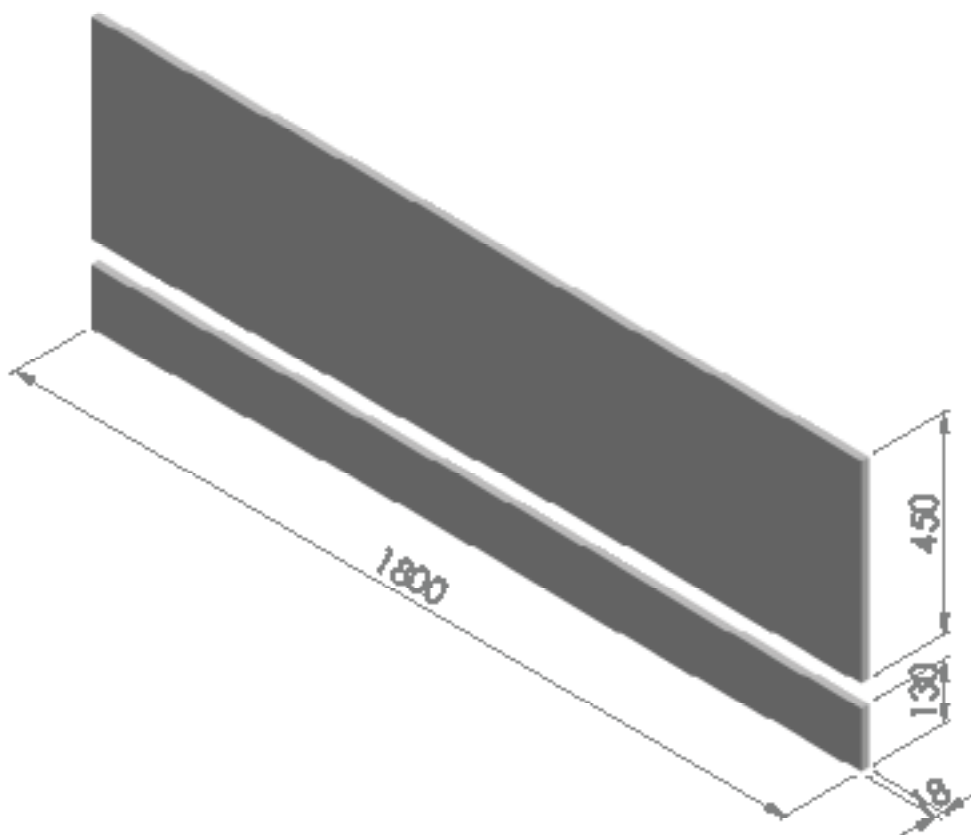

BATH PANEL 1800MM

CODE:

WSSBP18WH	GLOSS WHITE - 1800MM
WSSBP18AG	GLOSS ASH GREY - 1800MM
WSSBP18CH	GLOSS CHARCOAL - 1800MM

MANUFACTURER: THE WHITE SPACE

RANGE: SCENE FURNITURE - STANDARD COLOURS

PRODUCT INFORMATION: BATH PANEL