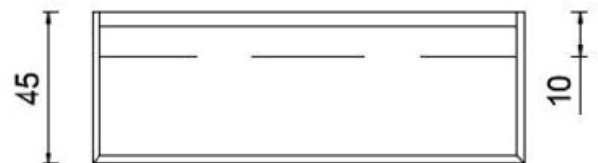

DISTRIKT 81CM WALL HUNG VANITY UNIT

PRODUCT 81CM WALL HUNG VANITY UNIT

CODE DISF80W (MATT WHITE)
DISF80TO (TOBACCO OAK)
DISF80MG (MATT MID GREY)
DISF80AG (MATT ANTHRACITE GREY)

SIZE 800 X 456 (H) X 450MM