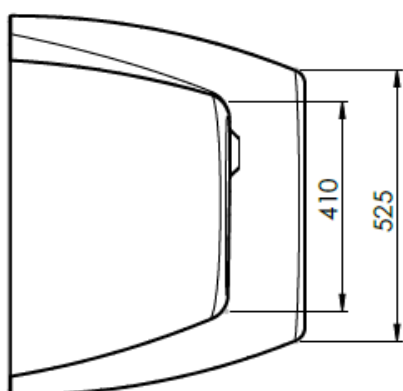

CAPACITY 270 LITRES

FREESTANDING BATH - SENNA

PRODUCT SENNA FREESTANDING BATH

CODE WSEN16

SIZE 1555 X 745 X 580MM

CAPACITY 172 LITRES

FREESTANDING BATH - SENNA

PRODUCT SENNA FREESTANDING BATH