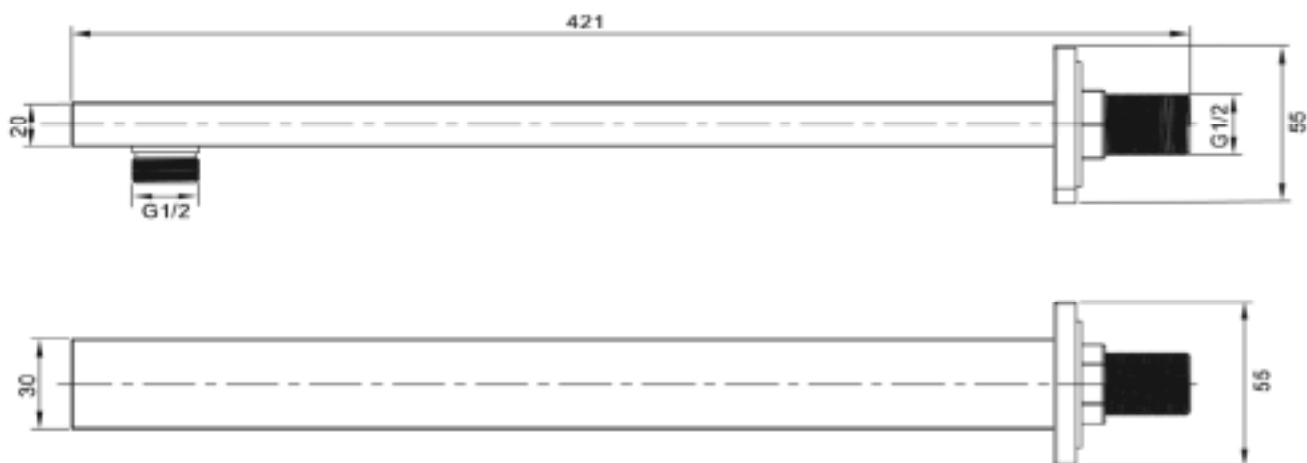

RECTANGULAR SHOWER ARM

CODE: WSV010 - CHROME

CODE: WSV010B - BLACK

CODE: WSV010BR - BRUSHED BRASS

MANUFACTURER: THE WHITE SPACE

RANGE: DC THERMOSTATIC SHOWER VALVES

PRODUCT INFORMATION: RECTANGULAR SHOWER ARM