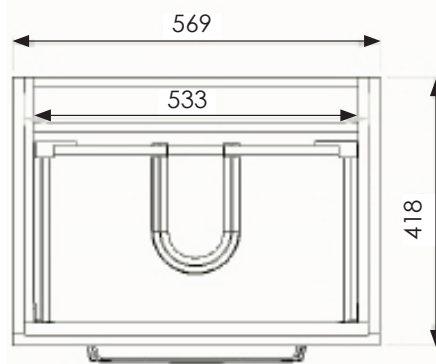

SCENE FURNITURE 60CM FLOOR STANDING VANITY UNIT

CODE: SF60WH WHITE

CODE: SF60AG GLOSS ASH GREY

CODE: SF60CH GLOSS CHARCOAL

MANUFACTURER: THE WHITE SPACE

RANGE: SCENE FURNITURE - STANDARD COLOURS

PRODUCT INFORMATION: 60CM
FLOORSTANDING VANITY UNIT

Elevation