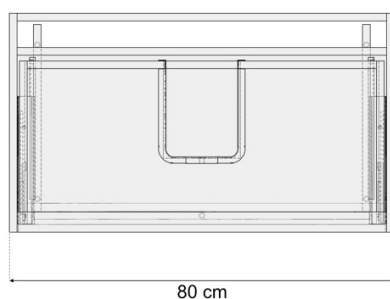

CHOICE 80CM FLOORSTANDING UNIT

PRODUCT 80CM FLOORSTANDING UNIT

CODE CF80W
CF80LG
CF80DG
CF80G

SIZE 800 X 455 (H) X 800MM

COLOUR WHITE
LIGHT GREY
DARK GREY
DARK SAGE GREEN