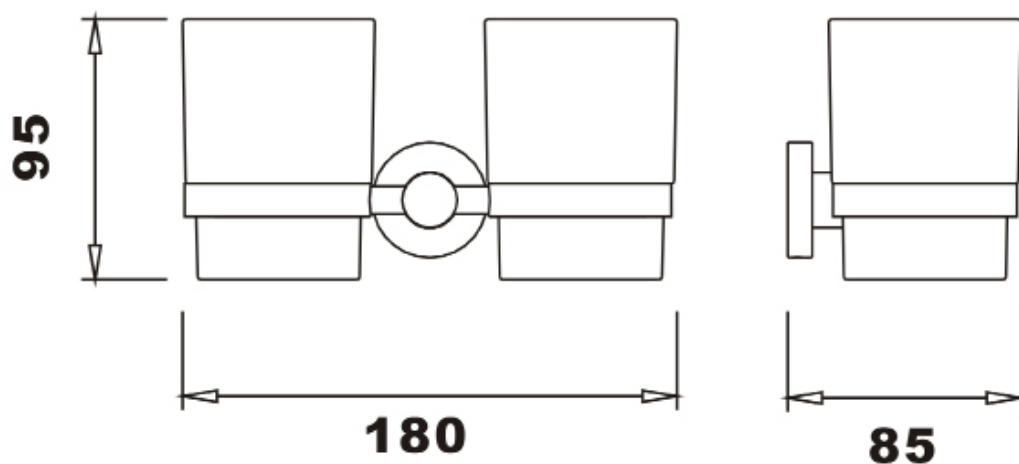

CAPITA ACCESSORIES

DOUBLE TUMBLER AND HOLDER

PRODUCT DOUBLE TUMBLER AND HOLDER

CODE CAP4C

SIZE 180 X 95 X 85MM

COLOUR CHROME