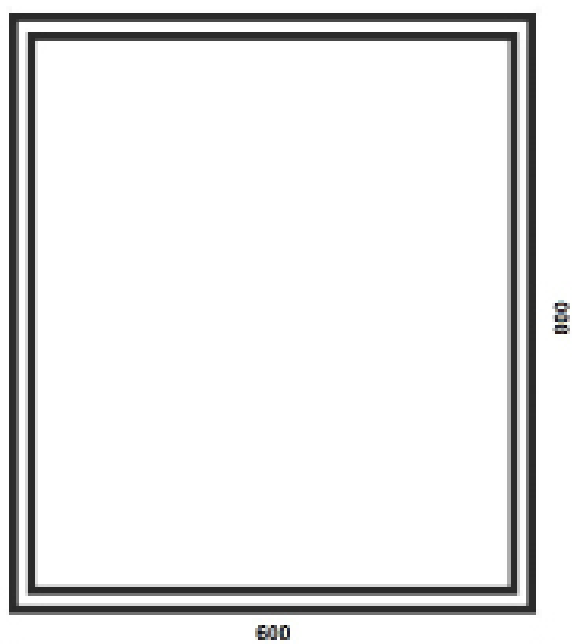

ILLUMINATED MIRRORS BLACK FRAME 60 X 80CM BLKF68

CODE: BLKF68

MANUFACTURER: THE WHITE SPACE

RANGE: ILLUMINATED MIRROR

PRODUCT INFORMATION: MATT BLACK FRAME
ILLUMINATED MIRROR 60 X 80CM