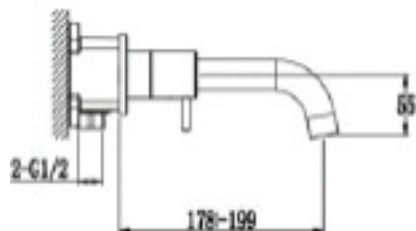

PIN LUX - 3 HOLE WALL MOUNTED BASIN MIXER

PRODUCT 3 HOLE WALL MOUNTED BASIN MIXER

CODE PINL08 - CHROME
PINL08K - MATT BLACK

MIN PRESSURE 0.5 BAR