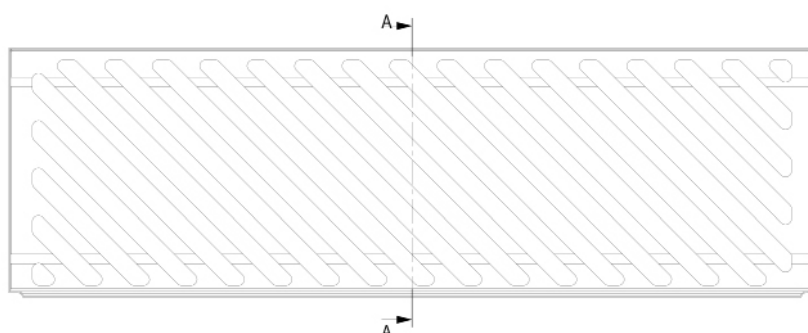

REINFORCED BATH PANEL FRONT

1700MM

WSBP17

CODE: WSBP17

MANUFACTURER: THE WHITE SPACE

RANGE: REINFORCED BATHS

PRODUCT INFORMATION: BATH PANEL 1700MM - WHITE