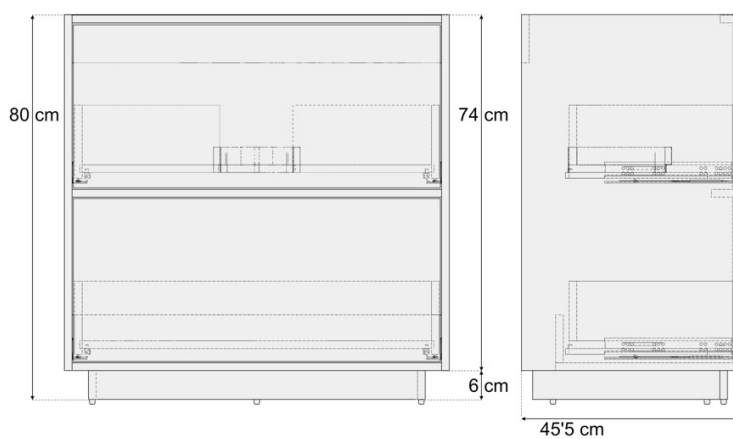

CHOICE 80CM FLOORSTANDING UNIT

PRODUCT 80CM FLOORSTANDING UNIT

CODE CF80W
CF80LG
CF80DG
CF80G

SIZE 800 X 455 (H) X 800MM

COLOUR WHITE
LIGHT GREY
DARK GREY
DARK SAGE GREEN