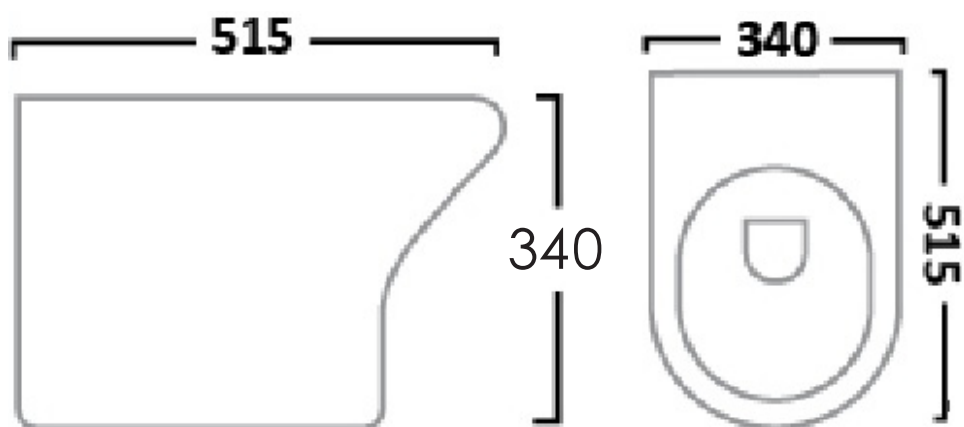

SCENE WALL HUNG WC

WSSSP07

PRODUCT	SCENE WALL HUNG WC
CODE	WSSSP07
SIZE	340 (W) X 360 (H) X 515 (D) MM
PAN HEIGHT	360MM
COLOUR	WHITE