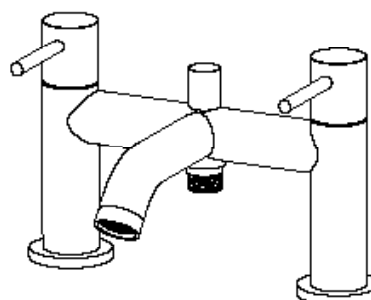

MIN PRESSURE 1.5 BAR

PIN LUX - BATH SHOWER MIXER

PRODUCT BATH SHOWER MIXER

CODE PINL05 - CHROME
PINL05K - MATT BLACK
PINL05BR - BRUSHED BRASS

MIN PRESSURE 1.5 BAR

PIN LUX - TALL BASIN MIXER

PRODUCT TALL BASIN MIXER