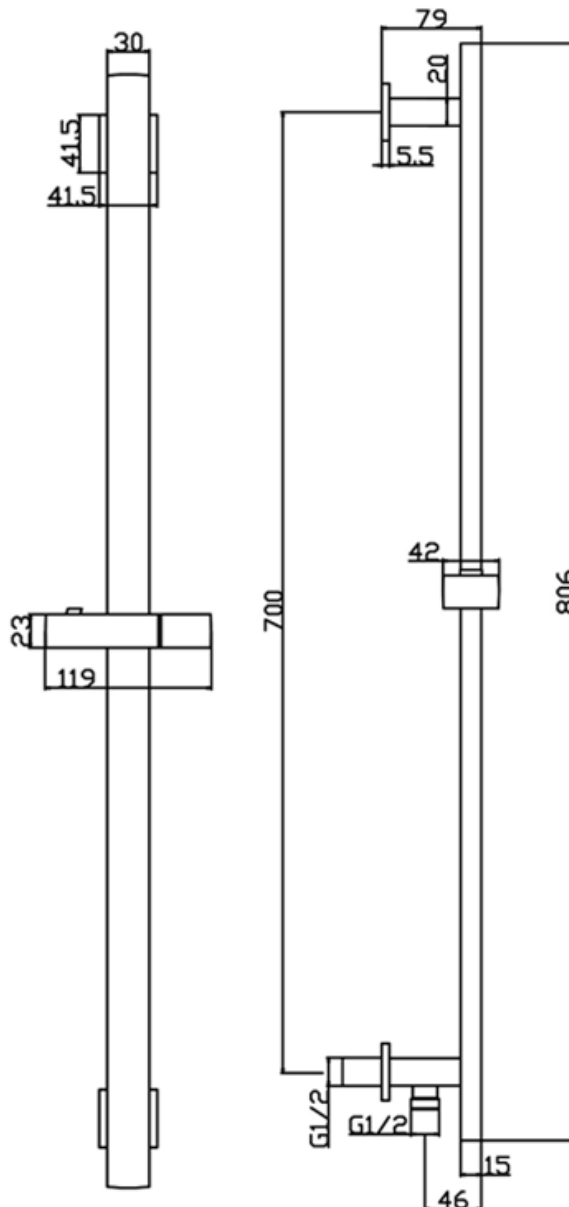

CODE: WSV006 - CHROME

CODE: WSV006B - BLACK

CODE: WSV006BR - BRUSHED BRASS

MANUFACTURER: THE WHITE SPACE

RANGE: DC THERMOSTATIC SHOWER VALVES

PRODUCT INFORMATION: SHOWER SLIDER RAIL KIT - WITH WALL ELBOW

SHOWER HANDSET WALL BRACKET - SQUARE