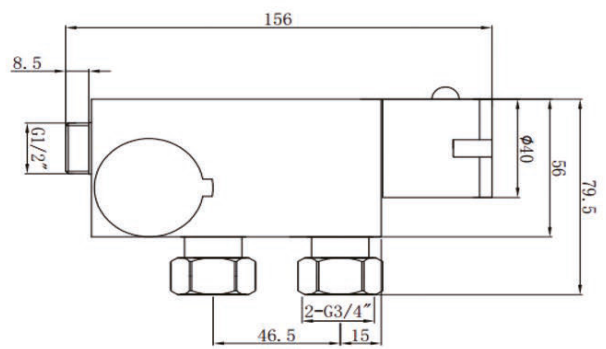

DOUCHE SPRAY KIT WITH THERMOSTATIC VALVE - DSK3

CODE: DSK3

MANUFACTURER: THE WHITE SPACE

RANGE: DOUCHE SPRAY KITS

PRODUCT INFORMATION: DOUCHE SPRAY KIT WITH THERMOSTATIC VALVE