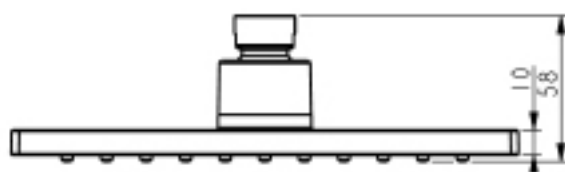

PRODUCT INFORMATION: 350MM ULTRA SLIM
SHOWER HEAD - CHROME

SQUARE SHOWER HEAD

CODE: WSV007

MANUFACTURER: THE WHITE SPACE

RANGE: DC THERMOSTATIC SHOWER VALVES

PRODUCT INFORMATION: 200MM SQUARE
SHOWER HEAD - CHROME