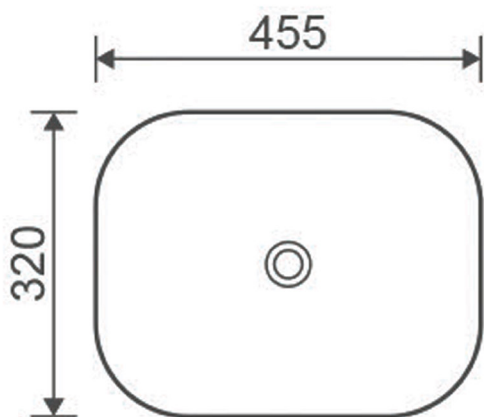

CODE EUW4

SIZE 390 X 840 (H) X 650MM

COLOUR WHITE

EUNA RIMLESS BACK TO WALL WC - EUW1

PRODUCT RIMLESS BACK TO WALL WC

CODE EUW1

SIZE 370 X 415 (H) X 545MM

COLOUR WHITE

EUNA RIMLESS WALL HUNG WC - EUW2

PRODUCT RIMLESS WALL HUNG WC

CODE EUW2

SIZE 370 X 375 (H) X 545MM

COLOUR WHITE

EUNA COMFORT HEIGHT RIMLESS CLOSE COUPLED WC (CLOSED BACK) - EUW7

PRODUCT COMFORT HEIGHT CLOSE COUPLED WC (OPEN BACK)

WSSSP06

PRODUCT SCENE COMFORT HEIGHT BACK TO WALL WC

CODE WSSSP06

SIZE 340 (W) X 460 (H) X 505 (D) MM

PAN HEIGHT 460MM

COLOUR WHITE

SCENE WALL HUNG WC

WSSSP07

PRODUCT	SCENE WALL HUNG WC
CODE	WSSSP07
SIZE	340 (W) X 360 (H) X 515 (D) MM
PAN HEIGHT	360MM
COLOUR	WHITE

CHOICE SONATA BOWL

PRODUCT	SONATA BOWL
CODE	SN45WH
SIZE	455 X 135 (H) X 320MM
COLOUR	WHITE

CHOICE RONDO BOWL