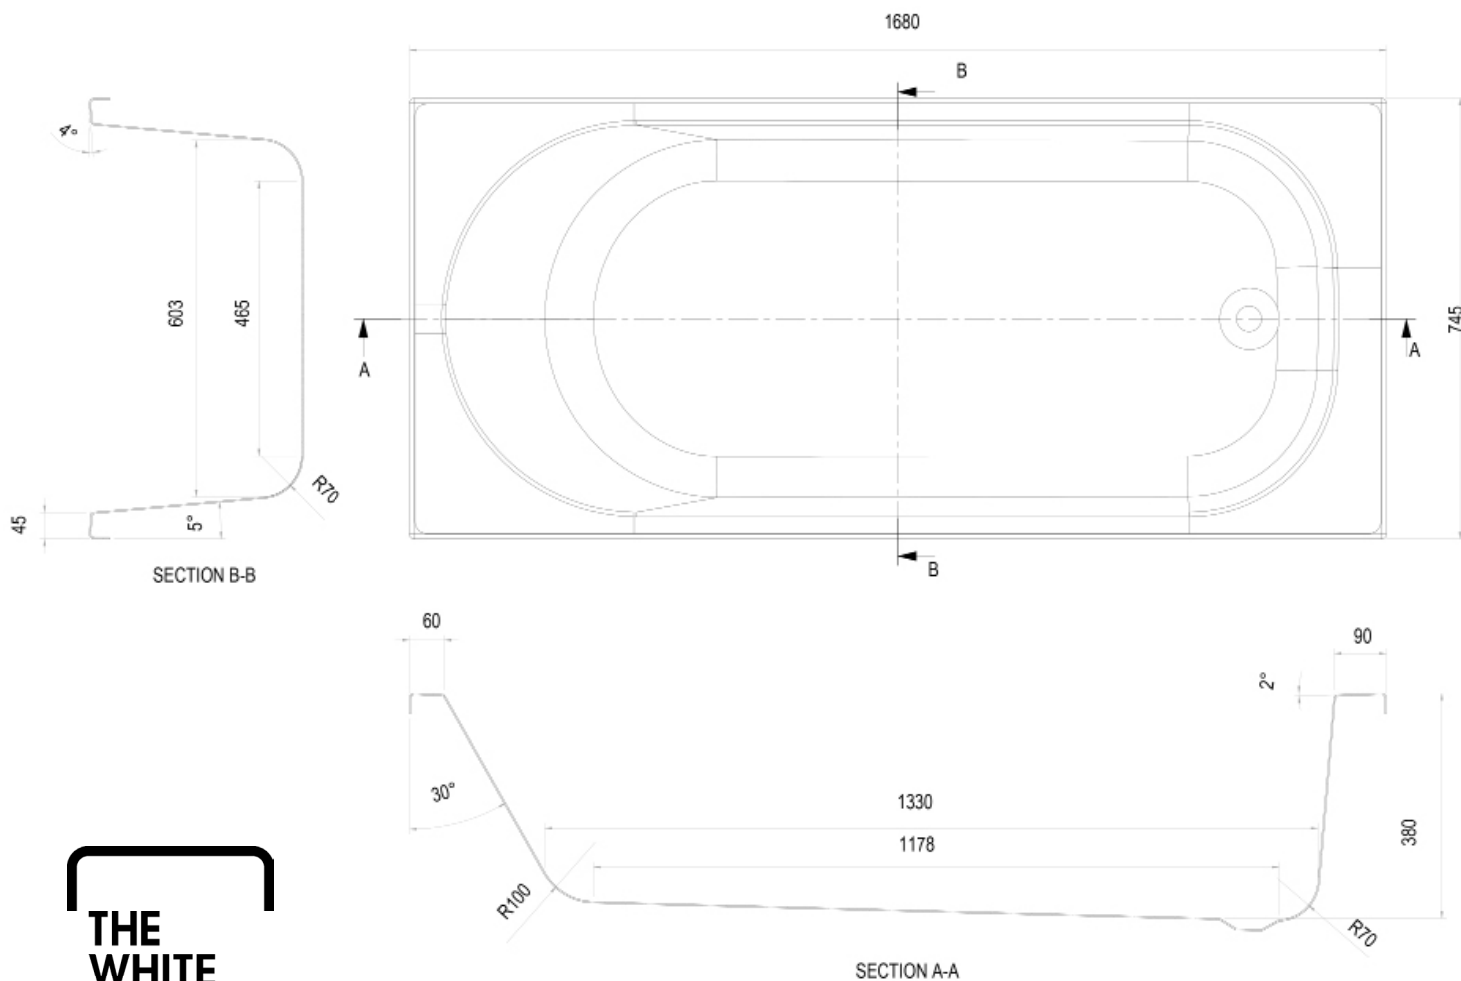

REINFORCED BATHS

ARNOLD 1680 X 685MM

WSBA1770

PRODUCT	ARNOLD SINGLE ENDED
CODE	WSBA1770
SIZE	1680 X 685 X 380 (H) MM
COLOUR	WHITE

REINFORCED BATHS

ARNOLD 1680 X 745MM

WSBA1775

PRODUCT	ARNOLD SINGLE ENDED
CODE	WSBA1775
SIZE	1680 X 745 X 380 (H) MM
COLOUR	WHITE