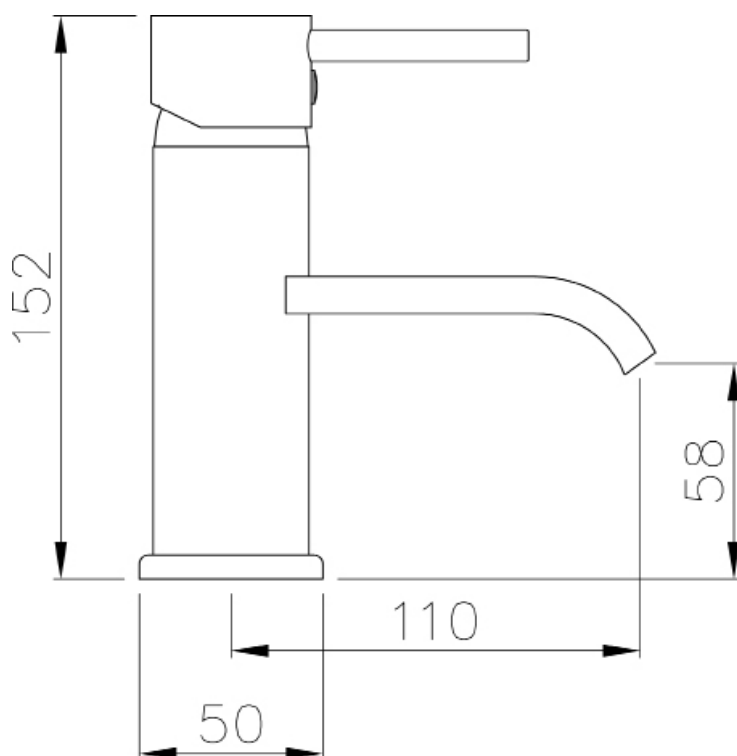

FALL BRASSWARE MONOBLOC BASIN MIXER WSTF51

CODE: WSTF51

MANUFACTURER: THE WHITE SPACE

RANGE: FALL

PRODUCT INFORMATION: FALL MONOBLOC BASIN MIXER WITH
SPRUNG PLUG WASTE - CHROME