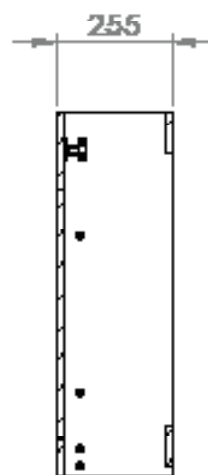

SCENE FURNITURE I SHAPE WC UNIT

WISHWH   GLOSS WHITE
WISHAG   GLOSS ASH GREY
WISHGC   GLOSS CHARCOAL

MANUFACTURER: THE WHITE SPACE

RANGE: SCENE FURNITURE - STANDARD COLOURS

PRODUCT INFORMATION: WC UNIT

SIDE VIEW