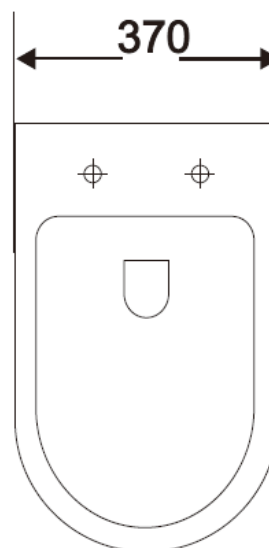

CODE PR31

EUNA RIMLESS CLOSE COUPLED WC (OPEN BACK) - EUW3

PRODUCT RIMLESS CLOSE COUPLED WC (OPEN BACK)

CODE EUW3

SIZE 390 X 840 (H) X 650MM

COLOUR WHITE

EUNA RIMLESS CLOSE COUPLED WC (CLOSED BACK) - EUW4

PRODUCT RIMLESS CLOSE COUPLED WC (CLOSED BACK)

CODE EUW4

SIZE 390 X 840 (H) X 650MM

COLOUR WHITE

EUNA RIMLESS BACK TO WALL WC - EUW1

PRODUCT RIMLESS BACK TO WALL WC

CODE EUW1

SIZE 370 X 415 (H) X 545MM

COLOUR WHITE

EUNA RIMLESS WALL HUNG WC - EUW2

PRODUCT RIMLESS WALL HUNG WC

CODE EUW2

SIZE 370 X 375 (H) X 545MM

COLOUR WHITE

EUNA COMFORT HEIGHT RIMLESS CLOSE COUPLED WC (CLOSED BACK) - EUW7

PRODUCT COMFORT HEIGHT CLOSE COUPLED WC (OPEN BACK)