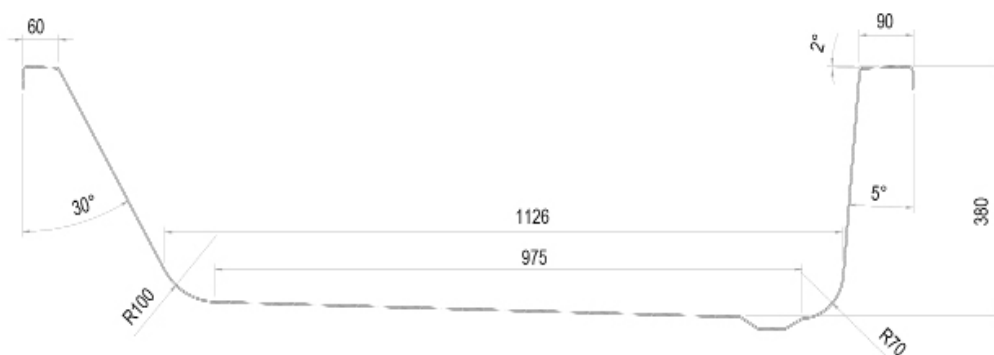

REINFORCED BATHS

ARNOLD 1480 X 685MM

WSBA1570

PRODUCT	ARNOLD SINGLE ENDED
CODE	WSBA1570
SIZE	1480 X 685 X 380 (H) MM
COLOUR	WHITE