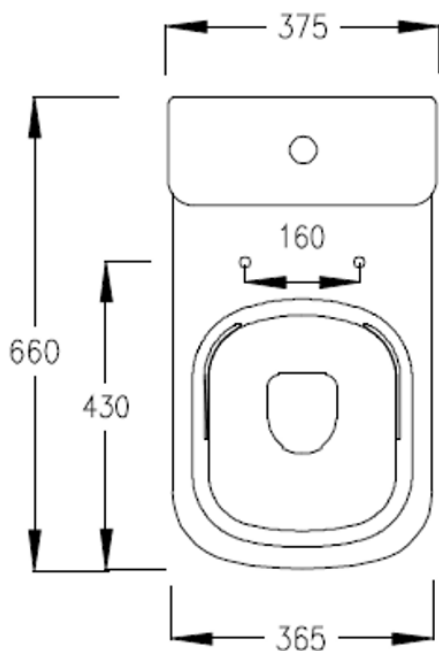

CODE EUW4

SIZE 390 X 840 (H) X 650MM

COLOUR WHITE

EUNA RIMLESS BACK TO WALL WC - EUW1

PRODUCT RIMLESS BACK TO WALL WC

CODE EUW1

SIZE 370 X 415 (H) X 545MM

COLOUR WHITE

ANON RIMLESS CLOSE COUPLED WC ANW4

PRODUCT RIMLESS CLOSE COUPLED WC
CODE ANW4

SIZE 375 X 835 (H) X 660MM

PAN HEIGHT 420MM

COLOUR WHITE

ANON OPEN BACK CLOSE COUPLED WC ANW3

PRODUCT OPEN BACK CLOSE COUPLED WC

CODE ANW3

SIZE 375 X 835 (H) X 660MM

PAN HEIGHT 420MM

COLOUR WHITE

ANON RIMLESS BACK TO WALL WC - ANW1

PRODUCT RIMLESS BACK TO WALL WC

CODE ANW1

SIZE 365 X 420 (H) X 520MM