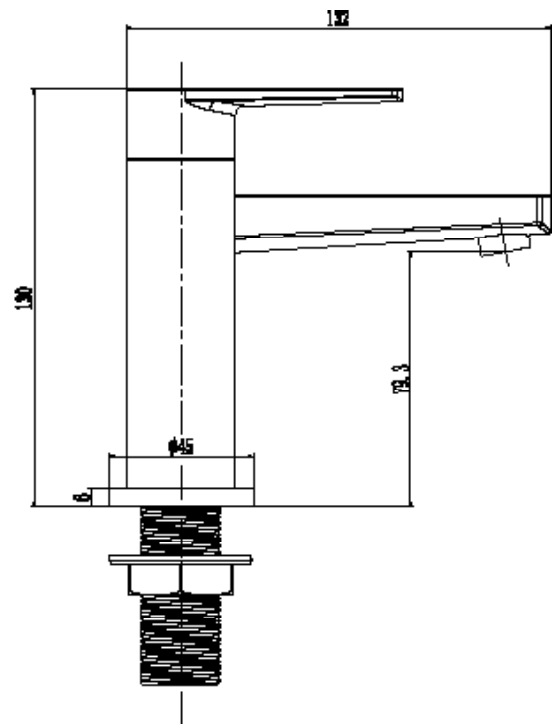

SIERRA BATH FILLER

SI03

CODE: SI03

MANUFACTURER: THE WHITE SPACE

RANGE: SIERRA

PRODUCT INFORMATION: BATH FILLER - CHROME