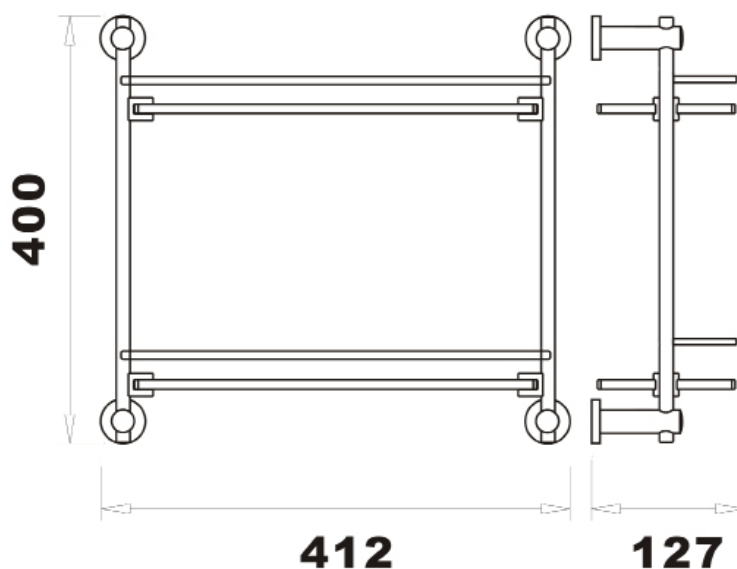

CAPITA ACCESSORIES

DOUBLE SHELF

CAP14C

PRODUCT	DOUBLE SHELF
CODE	CAP14C
SIZE	412 X 400 X 127MM
COLOUR	CHROME