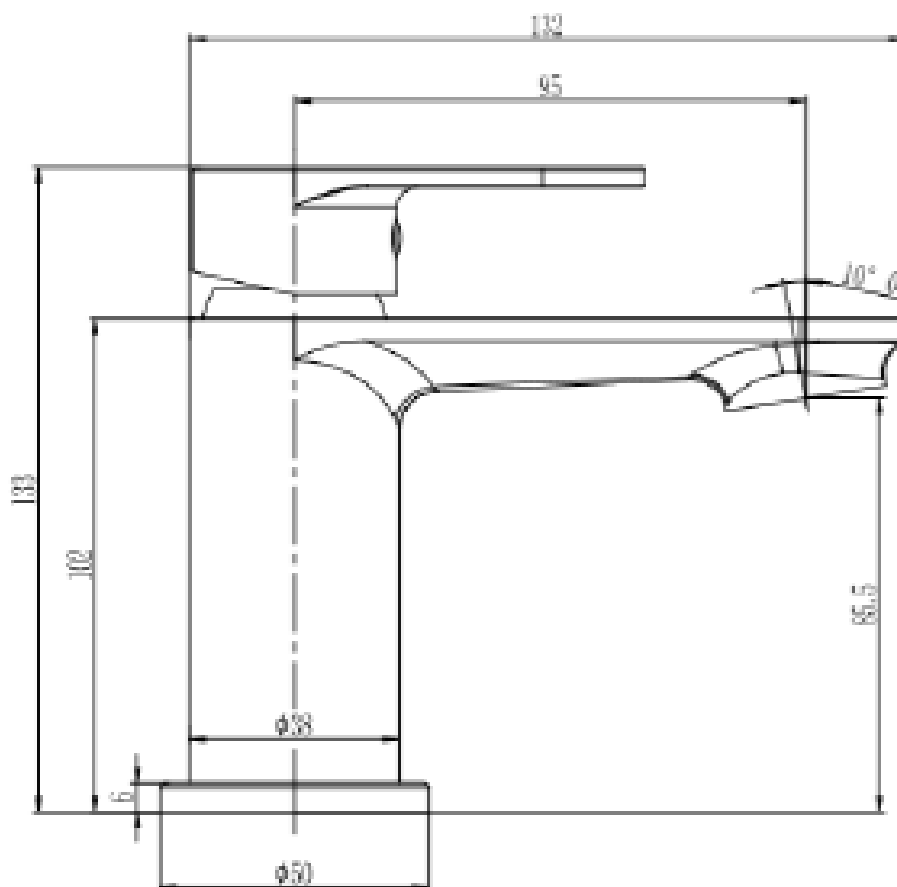

TRUE BRASSWARE MINI MONOBLOC BASIN MIXER LEV01

CODE: LEV01

MANUFACTURER: THE WHITE SPACE

RANGE: TRUE BRASSWARE

PRODUCT INFORMATION: TRUE BRASSWARE
MINI MONOBLOC BASIN MIXER WITH SPRUNG PLUG WASTE -
CHROME