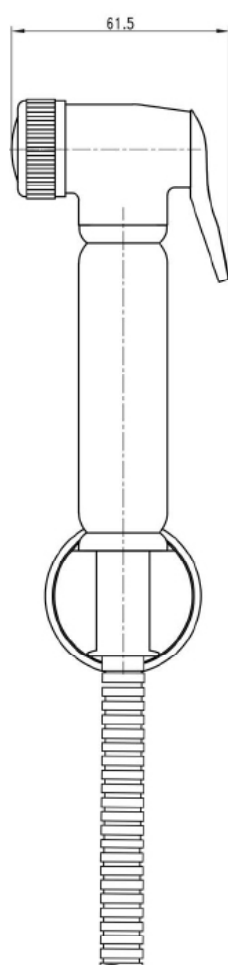

DOUCHE SPRAY KIT - CHROME

CODE: DSK1

MANUFACTURER: THE WHITE SPACE

RANGE: DOUCHE SPRAY KITS

PRODUCT INFORMATION: DOUCHE SPRAY KIT