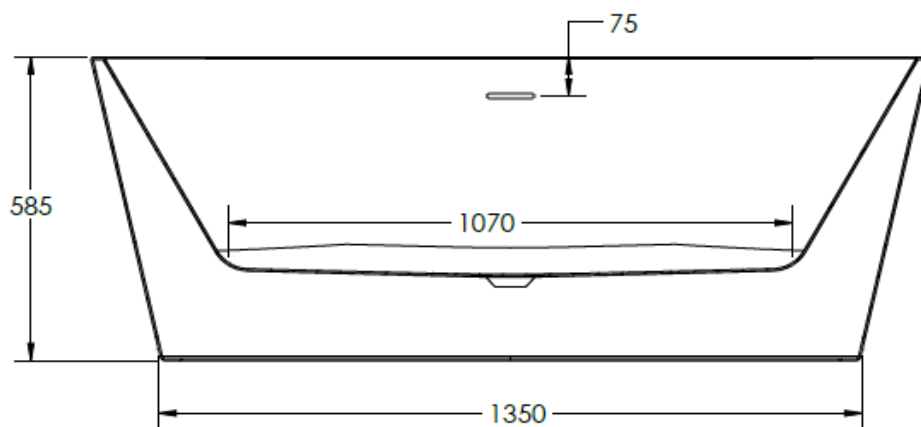

FREESTANDING BATH - COMO

PRODUCT COMO FREESTANDING BATH

CODE WSCOM16

SIZE 1600 X 750 X 585MM

CAPACITY 245 LITRES