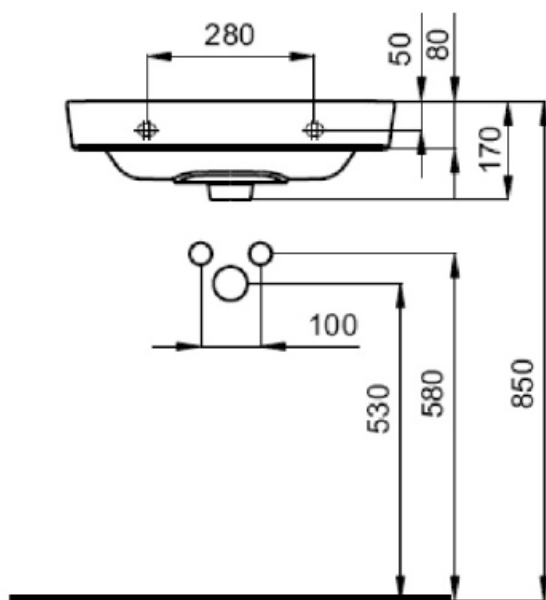

SCENE BASIN 55CM

WSSSB03

PRODUCT	SCENE BASIN – 1 TH
CODE	WSSSB03
SIZE	55 X 43CM 1 TAP HOLE
COLOUR	WHITE