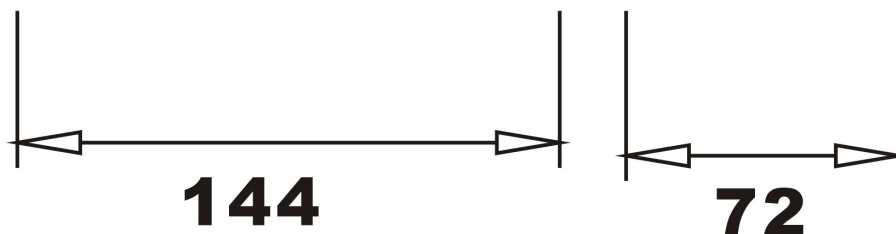

CODE AMB60

SIZE 160 X 585 X 410 MM

COLOUR EURO WHITE

CAPITA TOILET ROLL HOLDER - CAP1C

PRODUCT CAPITA TOILET ROLL
HOLDER

CODE CAP1C

SIZE 100 X 144 X 72 MM

COLOUR CHROME