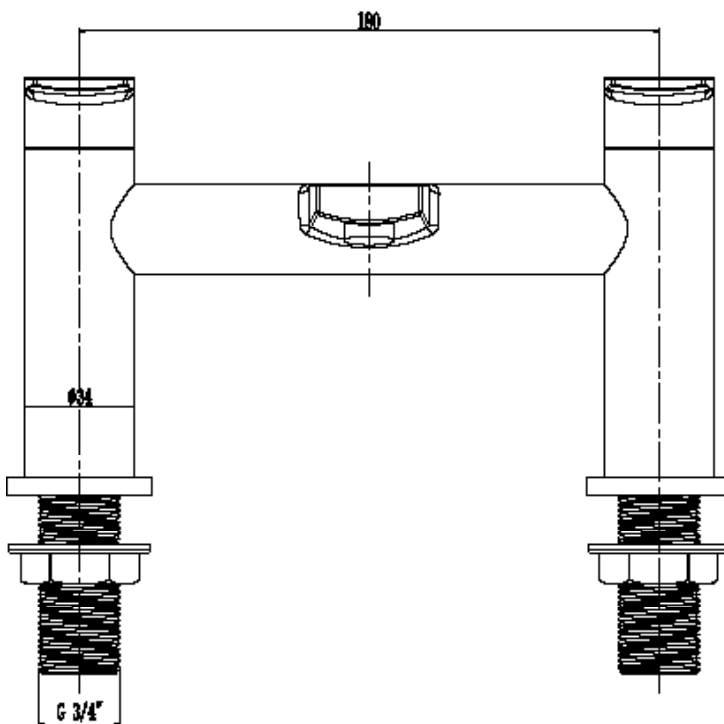

SIERRA BATH FILLER

SI03

CODE: SI03

MANUFACTURER: THE WHITE SPACE

RANGE: SIERRA

PRODUCT INFORMATION: BATH FILLER - CHROME