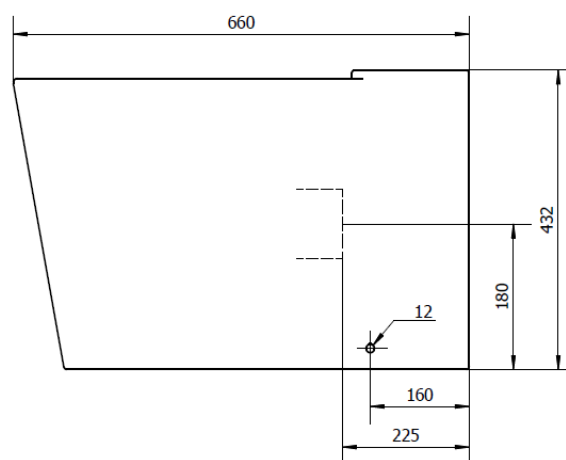

PAN HEIGHT 432 MM

COLOUR MATT WHITE

LAB RIMLESS CLOSE COUPLED WC (OPEN BACK) - LABW13

PRODUCT RIMLESS CLOSE COUPLED WC (OPEN BACK)

CODE 3

SIZE 365 X 432 (H) X 660MM

PAN HEIGHT 425MM

COLOUR MATT WHITE