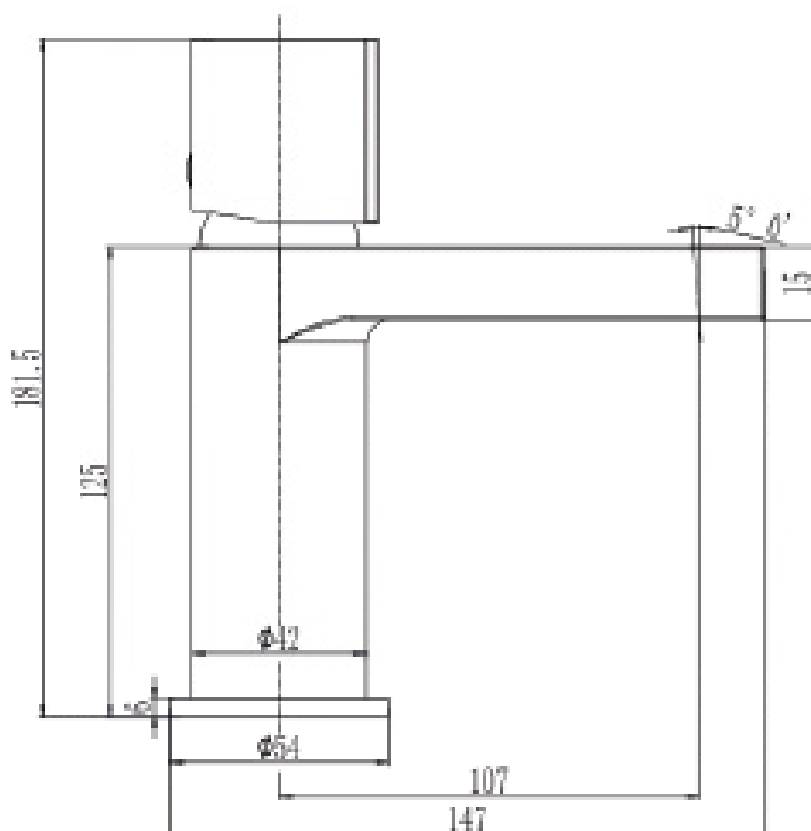

EVO MONOBLOC BASIN MIXER EV1C / EV1B

CODE: EV1C - CHROME

CODE: EV1B - BLACK

MANUFACTURER: THE WHITE SPACE

RANGE: EVO

PRODUCT INFORMATION: EVO MONOBLOC BASIN
MIXER WITH SPRUNG PLUG WASTE