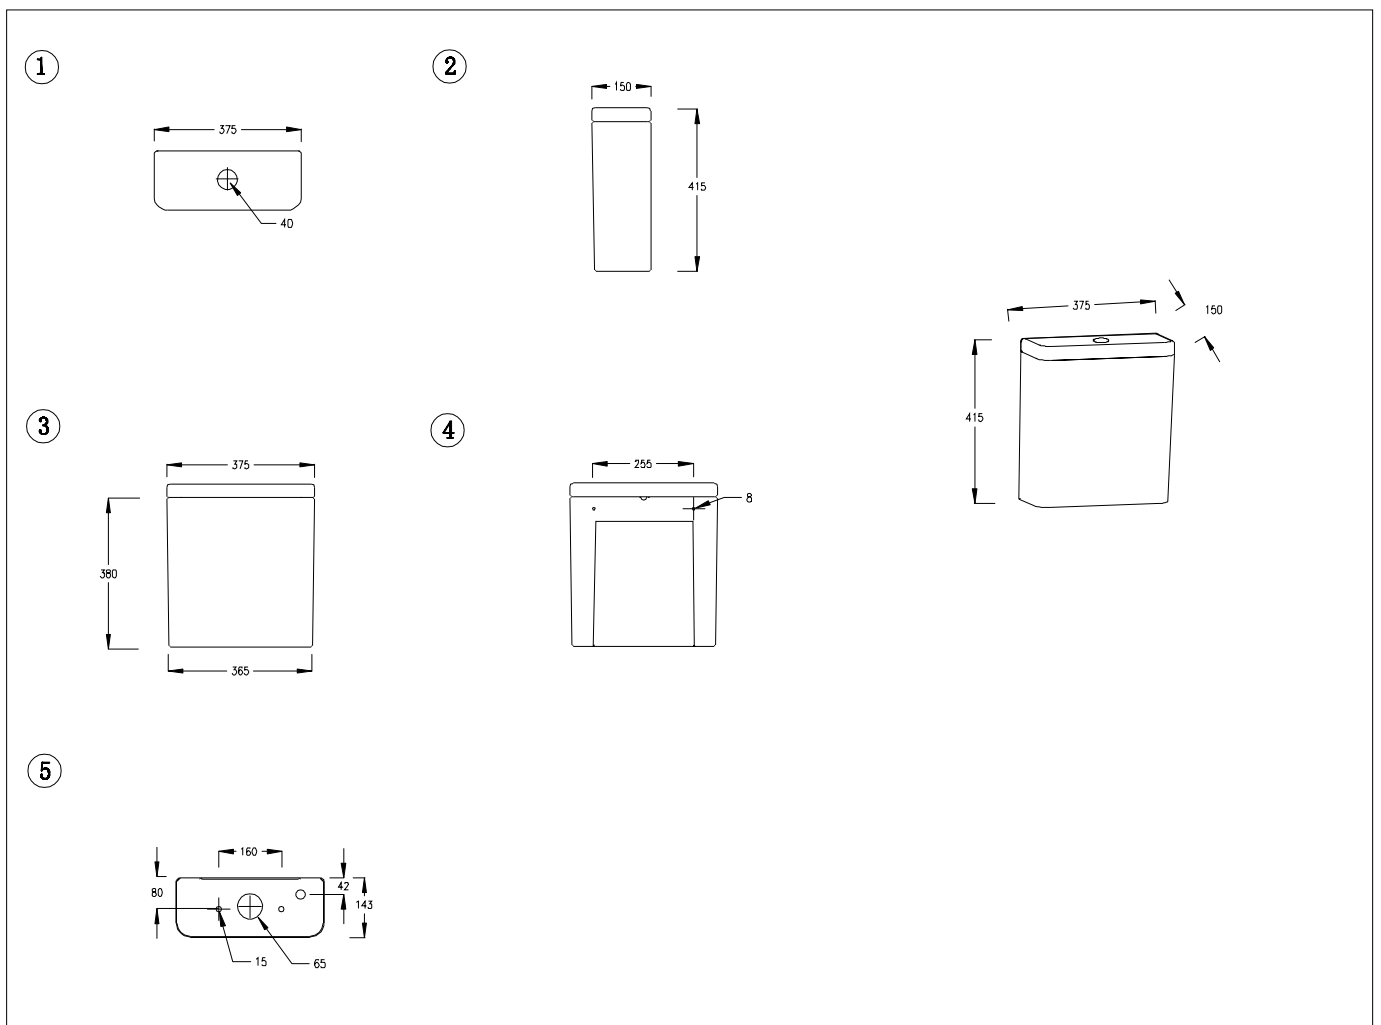

LABANON RIMLESS CLOSE COUPLED CISTERN AND LID LABANW5

PRODUCT RIMLESS CLOSE COUPLED CISTERN AND LID

CODE LABANW5

SIZE 375 X 415 (H) X 150MM

COLOUR WHITE