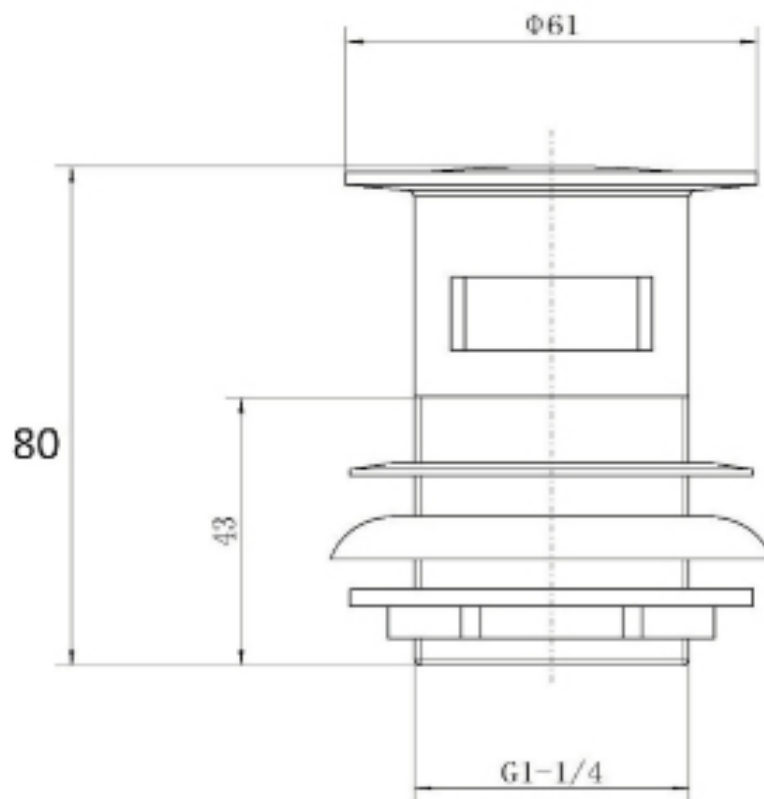

SPRUNG PLUG BASIN WASTE- SMALL COVER

CODE: PZW3C

MANUFACTURER: THE WHITE SPACE

RANGE: WASTES

PRODUCT INFORMATION: SPRUNG PLUG BASIN WASTE - SMALL COVER - SLOTTED SPRUNG WASTE - CHROME