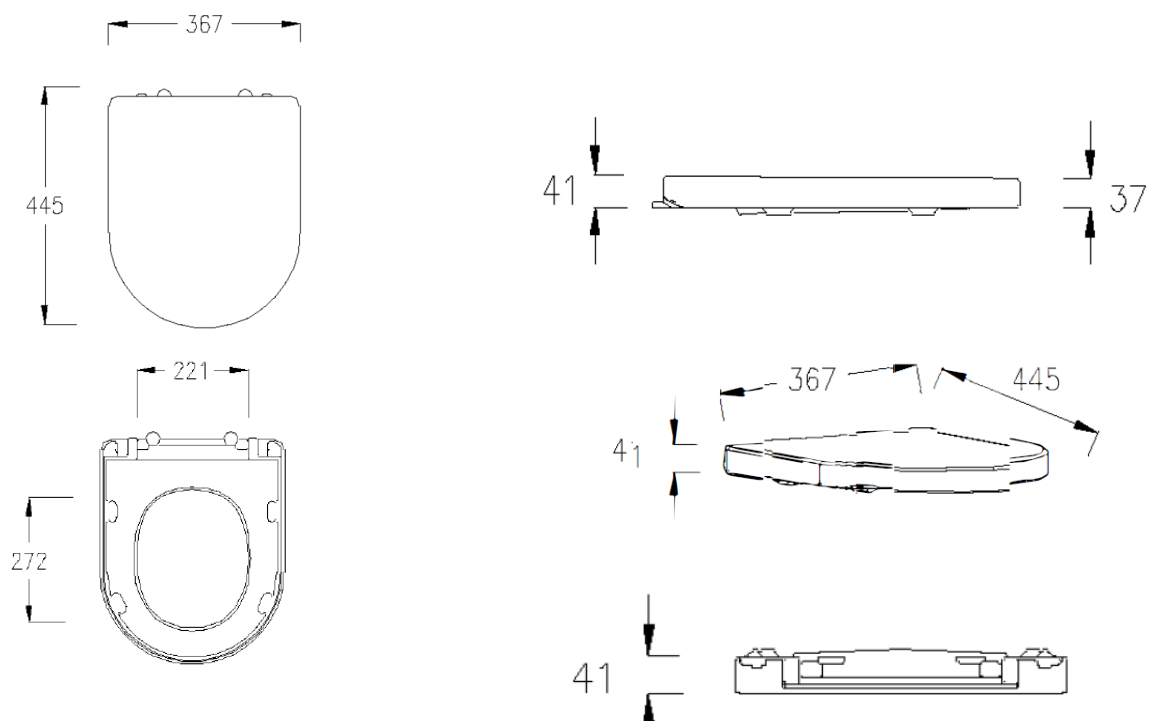

LAB SOFT CLOSE SEAT - WHITE

LABW10

PRODUCT LAB SOFT CLOSE SEAT - WHITE

CODE LABW10

SIZE 367 X 41/37 (H) X 445MM

COLOUR MATT WHITE