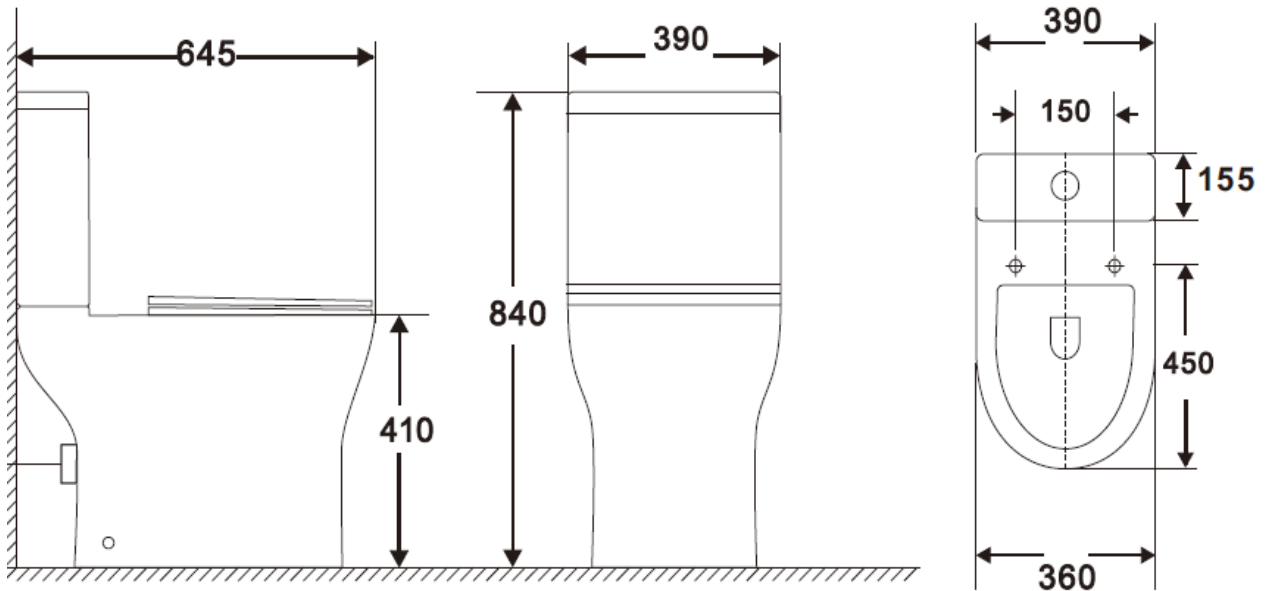

CODE PR31

EUNA RIMLESS CLOSE COUPLED WC (OPEN BACK) - EUW3

PRODUCT RIMLESS CLOSE COUPLED WC (OPEN BACK)

CODE EUW3

SIZE 390 X 840 (H) X 650MM

COLOUR WHITE

EUNA RIMLESS CLOSE COUPLED WC (CLOSED BACK) - EUW4

PRODUCT RIMLESS CLOSE COUPLED WC (CLOSED BACK)

CODE EUW4

SIZE 390 X 840 (H) X 650MM

COLOUR WHITE

EUNA RIMLESS BACK TO WALL WC - EUW1

PRODUCT RIMLESS BACK TO WALL WC

CODE EUW1

SIZE 370 X 415 (H) X 545MM

COLOUR WHITE