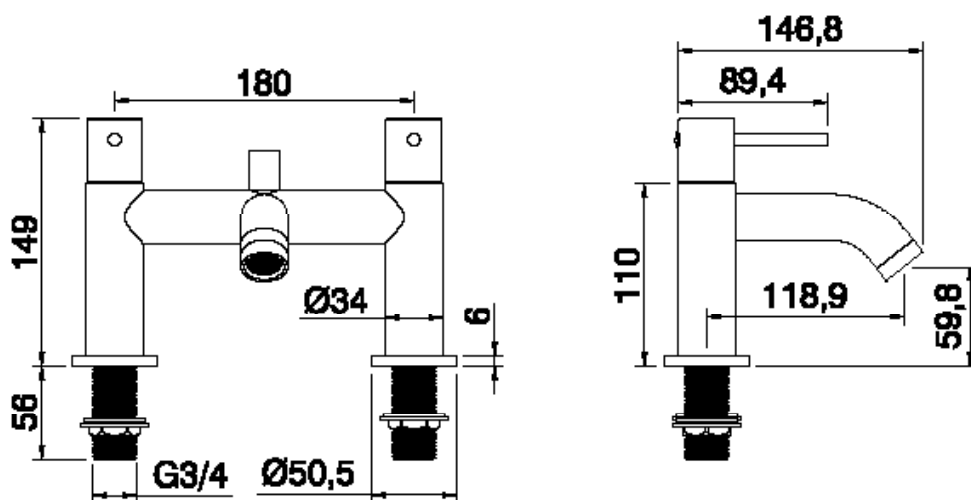

PIN LUX - BATH SHOWER MIXER

PRODUCT BATH SHOWER MIXER

CODE PINL05 - CHROME
PINL05K - MATT BLACK
PINL05BR - BRUSHED BRASS

MIN PRESSURE 1.5 BAR