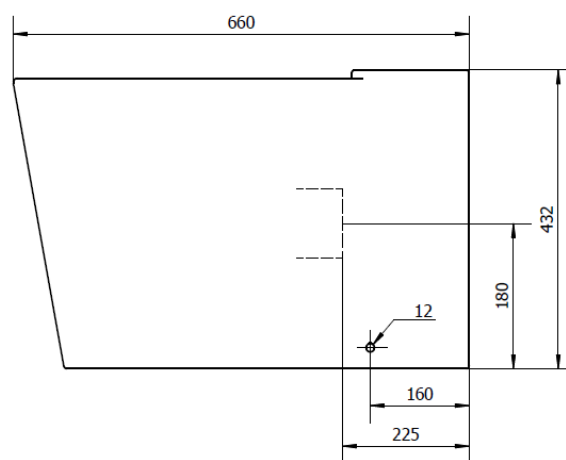

PAN HEIGHT 432 MM

COLOUR MATT WHITE

LAB RIMLESS CLOSE COUPLED WC (OPEN BACK) - LABW13

PRODUCT RIMLESS CLOSE COUPLED WC (OPEN BACK)

CODE 3

SIZE 365 X 432 (H) X 660MM

PAN HEIGHT 425MM

COLOUR MATT WHITE