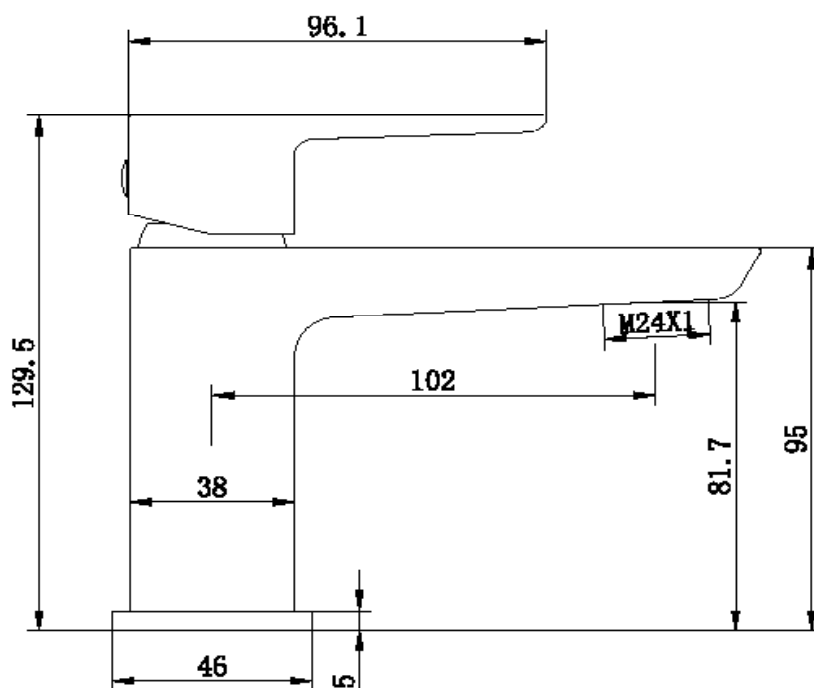

VETO BRASSWARE

MINI MONOBLOC BASIN MIXER

CODE: VET1C - CHROME

CODE: VET1B - BLACK

MANUFACTURER: THE WHITE SPACE

RANGE: VETO

PRODUCT INFORMATION: VETO MINI MONOBLOC BASIN MIXER WITH SPRUNG PLUG WASTE