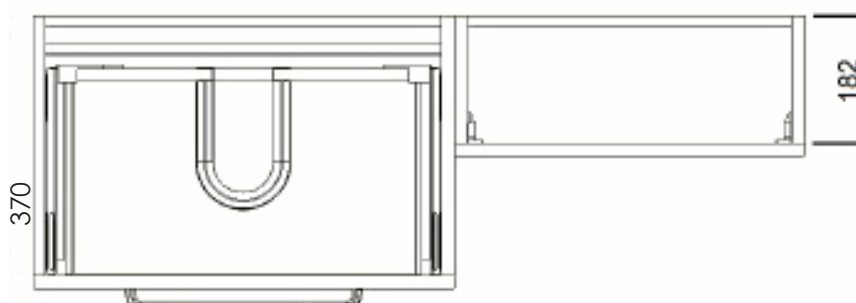

SCENE FURNITURE L SHAPE UNIT

CODE: WSLFB60WH GLOSS WHITE
CODE: WSLFB60AG GLOSS ASH GREY
CODE: WSLFB60CH GLOSS CHARCOAL

MANUFACTURER: THE WHITE SPACE

RANGE: SCENE FURNITURE - STANDARD COLOURS

PRODUCT INFORMATION: BASIN UNIT WITH 2
DRAWERS