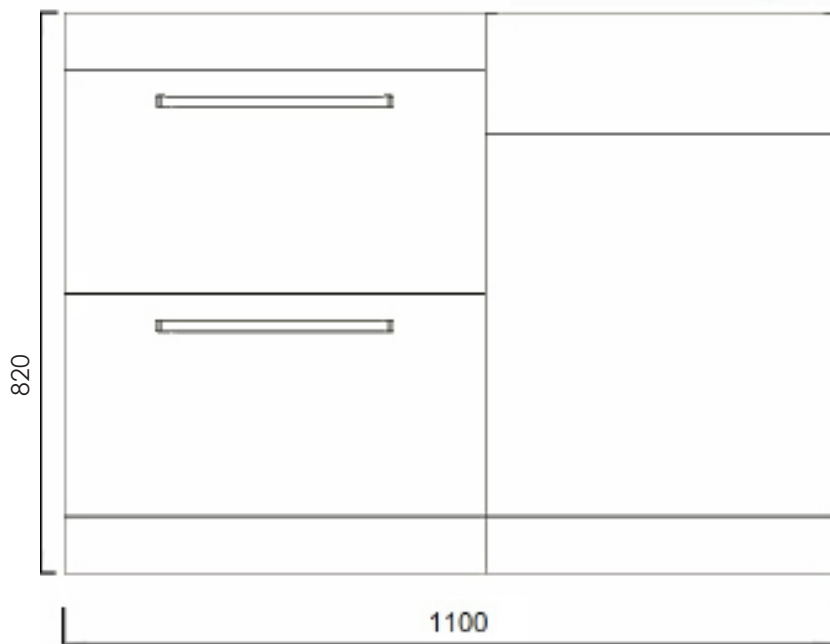

SCENE FURNITURE L SHAPE UNIT

CODE: WSLFB60WH GLOSS WHITE
CODE: WSLFB60AG GLOSS ASH GREY
CODE: WSLFB60CH GLOSS CHARCOAL

MANUFACTURER: THE WHITE SPACE

RANGE: SCENE FURNITURE - STANDARD COLOURS

PRODUCT INFORMATION: BASIN UNIT WITH 2
DRAWERS