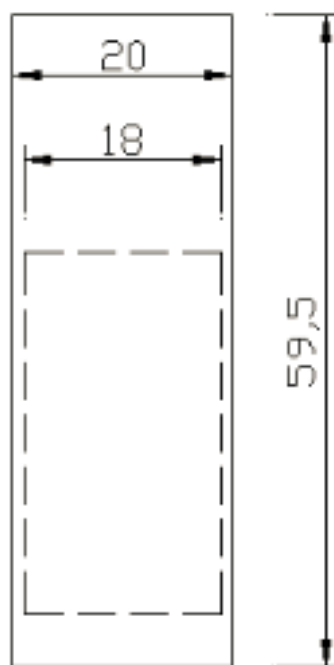

RANGE: SCENE FURNITURE - STANDARD COLOURS

PRODUCT INFORMATION: BATH PANEL

ACCESSORIES

LEGEND ACCESSORIES

ROBE HOOK

PRODUCT ROBE HOOK

CODE LEG4C - CHROME
LEG4B - BLACK
LEG4BR - BRUSHED BRASS

SIZE 20 X 59.5 (H) MM