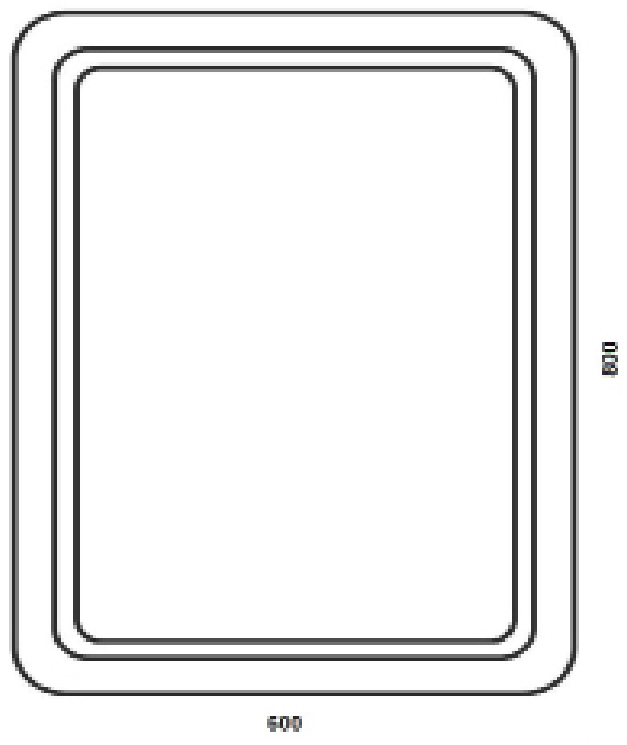

INDY 60 X 80CM

WSM011

CODE: WSM011

MANUFACTURER: THE WHITE SPACE

RANGE: ILLUMINATED MIRROR

PRODUCT INFORMATION: INDY ILLUMINATED
MIRROR 60 X 80CM

ILLUMINATED MIRRORS

NORD 55 X 70CM