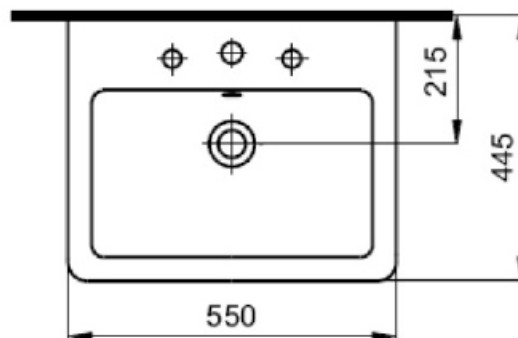

SCENE BASIN 55CM

WSSSB03

PRODUCT	SCENE BASIN – 1 TH
CODE	WSSSB03
SIZE	55 X 43CM 1 TAP HOLE
COLOUR	WHITE