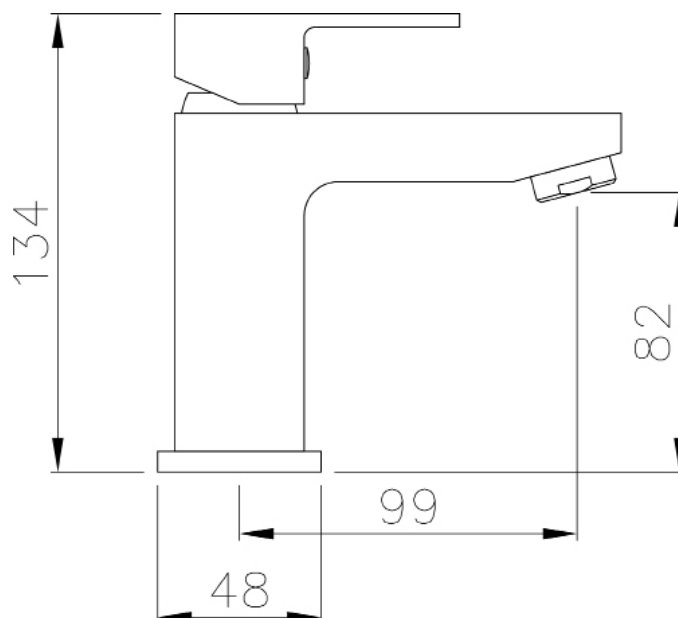

FORTE BRASSWARE MOBLOC BASIN MIXER WSTF01

CODE: WSTF01

MANUFACTURER: THE WHITE SPACE

RANGE: FORTE

PRODUCT INFORMATION: FORTE MONOBLOC BASIN MIXER
WITH SPRUNG PLUG WASTE - CHROME