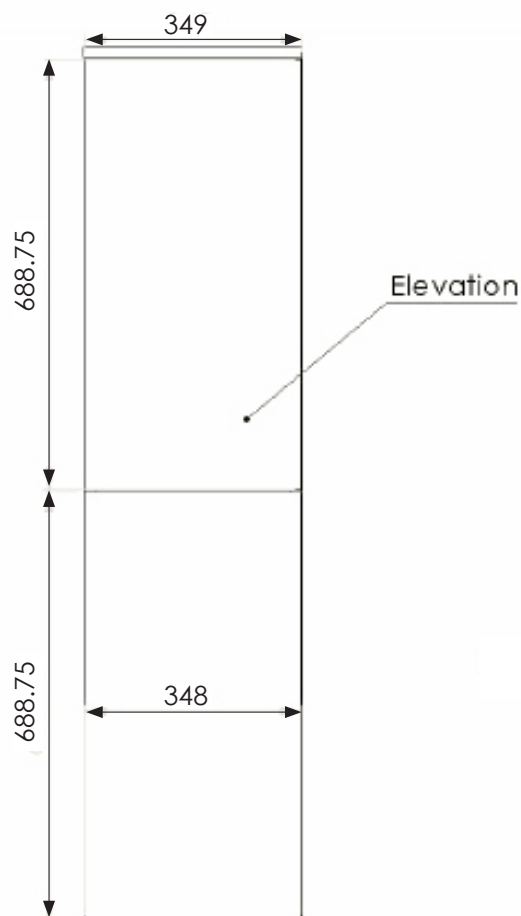

SCENE FURNITURE TALL UNIT WALL HUNG

LEFT HAND HINGE

CODE: ST35LWH GLOSS WHITE
CODE: ST35LAG GLOSS ASH GREY-
CODE: ST35LCH GLOSS CHARCOAL
ST35LDI DARK INDIGO

RIGHT HAND HINGE

CODE: ST35RWH GLOSS WHITE - RIGHT HAND HINGE
CODE: ST35RAG GLOSS ASH GREY - RIGHT HAND HINGE
CODE: ST35RCH GLOSS CHARCOAL - RIGHT HAND HINGE
ST35RDI DARK INDIGO - RIGHT HAND HINGE

MANUFACTURER: THE WHITE SPACE

RANGE: SCENE FURNITURE - STANDARD COLOURS

PRODUCT INFORMATION: TALL UNIT