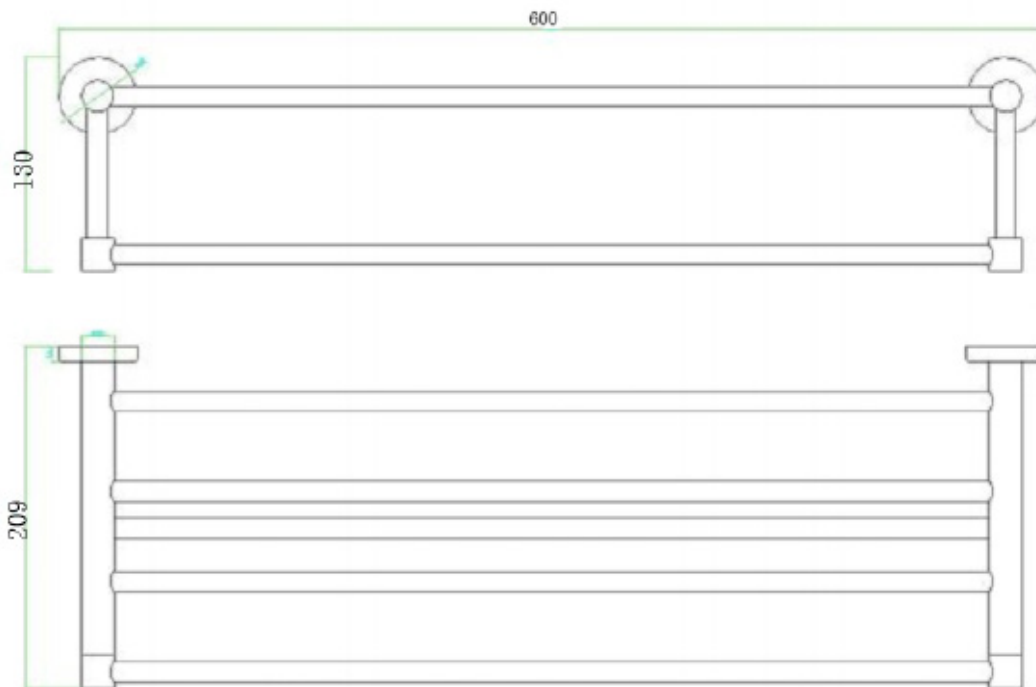

CAPITA ACCESSORIES

TOWEL RACK

CAP11C

PRODUCT	TOWEL RACK
CODE	CAP11C
SIZE	600 X 130 X 209MM
COLOUR	CHROME