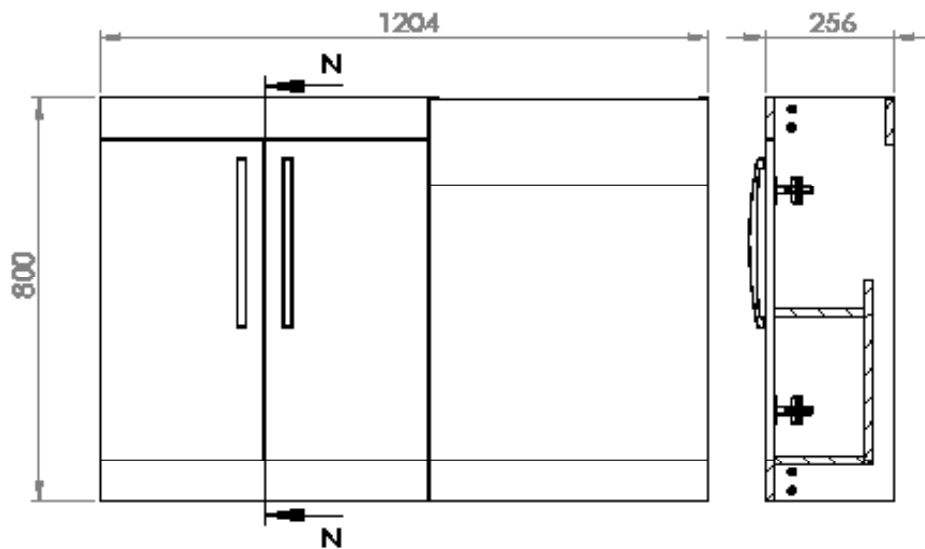

SIDE VIEW

SCENE FURNITURE I SHAPE UNIT

CODE: BISHBWH GLOSS WHITE
CODE: BISHBAG GLOSS ASH GREY
CODE: BISHBGC GLOSS CHARCOAL

MANUFACTURER: THE WHITE SPACE

RANGE: SCENE FURNITURE - STANDARD COLOURS

PRODUCT INFORMATION:
BASIN UNIT WITH 2 DRAWERS

FRONT VIEW