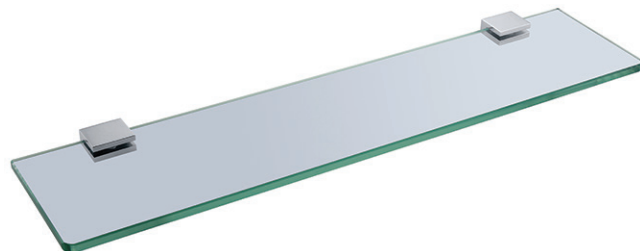

CODE LEG8C - CHROME
LEG8B - BLACK

SIZE 120 X 34 (H) X 100MM

LEGEND ACCESSORIES

GLASS SHELF

PRODUCT DOUBLE TOWEL RAIL

CODE LEG12C - CHROME
LEG12B - BLACK

SIZE 500 X 8 (H) X 115MM

LEGEND ACCESSORIES