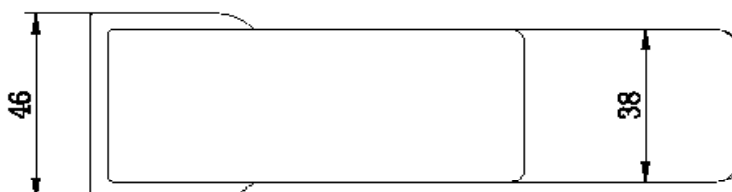

VETO BRASSWARE

MINI MONOBLOC BASIN MIXER

CODE: VET1C - CHROME

CODE: VET1B - BLACK

MANUFACTURER: THE WHITE SPACE

RANGE: VETO

PRODUCT INFORMATION: VETO MINI MONOBLOC BASIN MIXER WITH SPRUNG PLUG WASTE