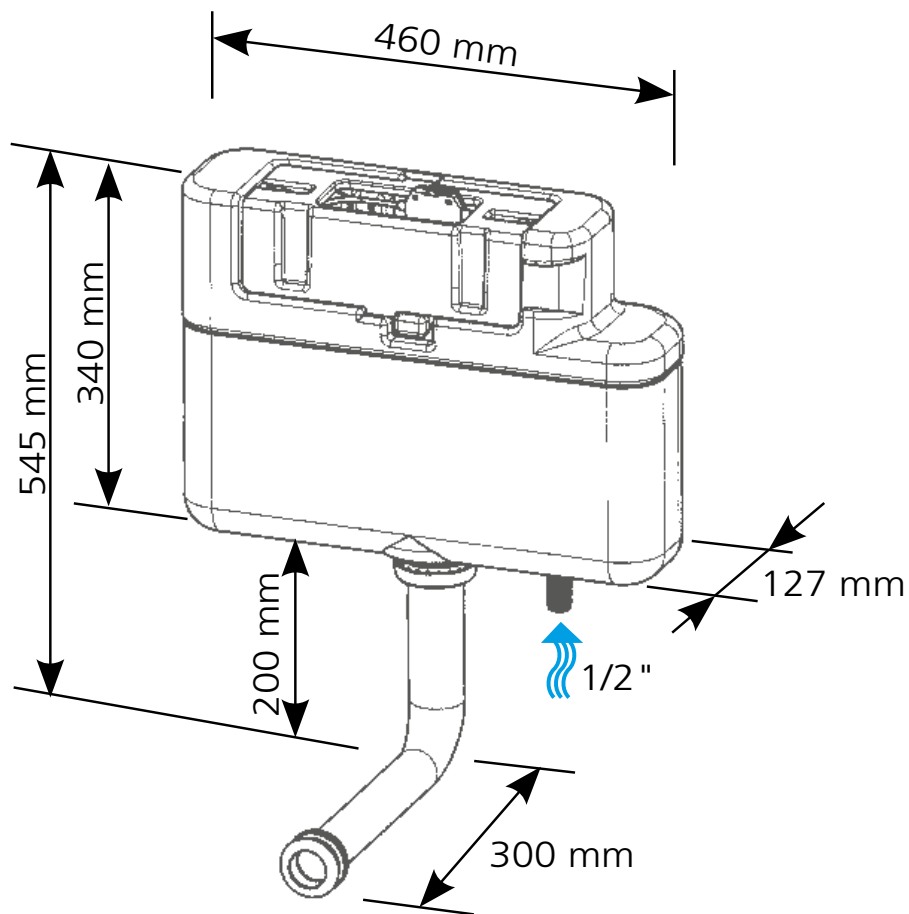

CONTENTS

SANITARYWARE	3
FURNITURE	43
MIRRORS	82
BRASSWARE	112
WASTES	163
SHOWERS	174
BATHS	202
ACCESSORIES	247

DUAL FLUSH CONCEALED CISTERN INCLUDING CHROME PUSH BUTTON

PRODUCT DUAL FLUSH CONCEALED CISTERN INCLUDING CHROME BUTTON

CODE PR31