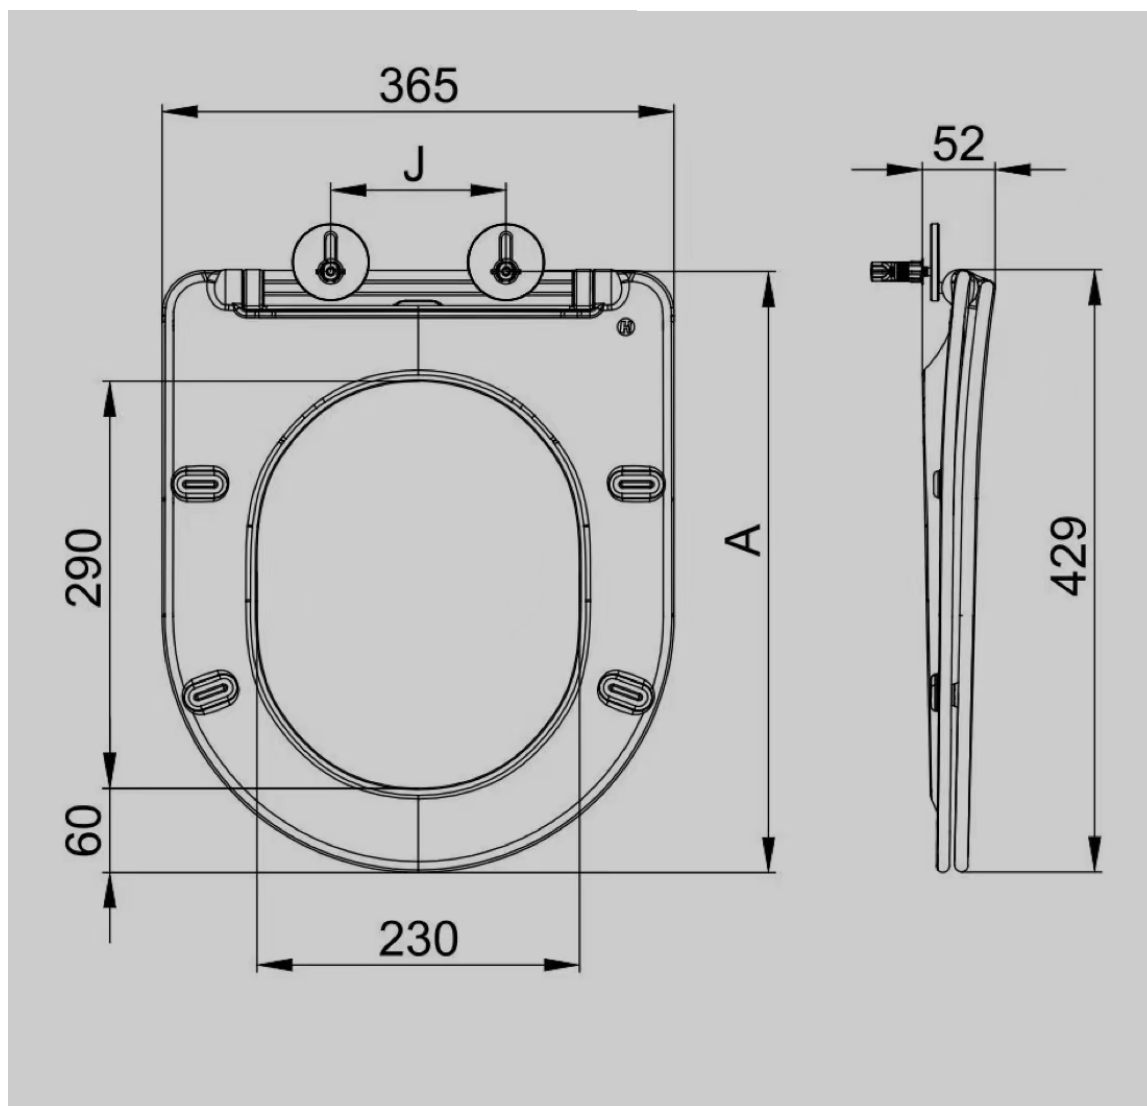

EUNA SLIM SOFT CLOSE SEAT - EUW11

PRODUCT EUNA SLIM SOFT CLOSE SEAT

CODE EUW11

SIZE 390 X 880 (H) X 650MM

COLOUR WHITE