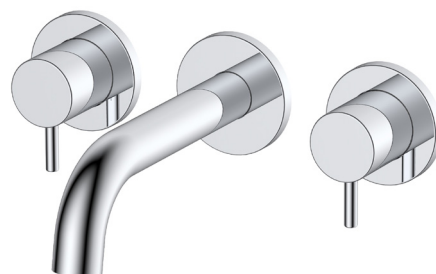

PIN LUX - 3 HOLE WALL MOUNTED BASIN MIXER

PRODUCT 3 HOLE WALL MOUNTED BASIN MIXER

CODE PINL08 - CHROME
PINL08K - MATT BLACK

MIN PRESSURE 0.5 BAR