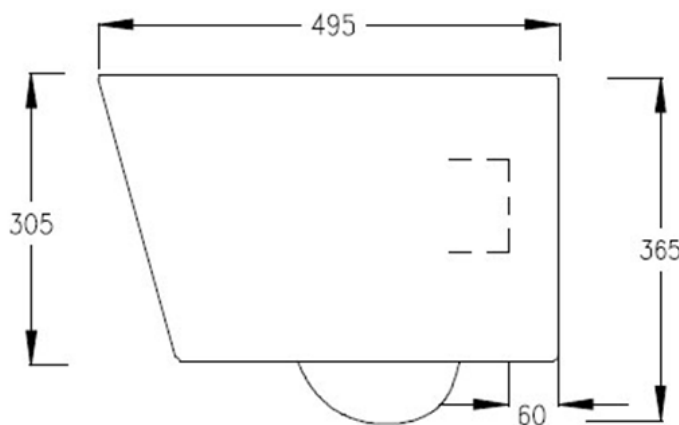

COLOUR WHITE

ANON RIMLESS WALL HUNG WC ANW2

PRODUCT RIMLESS WALL HUNG WC

CODE ANW2

SIZE 365 X 365 (H) X 495MM

COLOUR WHITE

ANON OPEN BACK CLOSE COUPLED WC PAN - WHITE ANW12

PRODUCT RIMLESS WALL HUNG WC