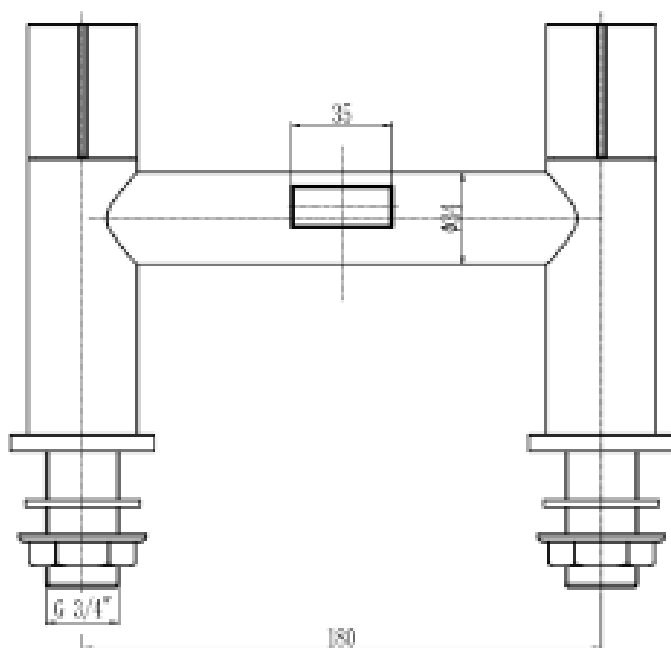

EVO BATH FILLER

EV2C / EV2B

CODE: EV2C - CHROME

CODE: EV2C - BLACK

MANUFACTURER: THE WHITE SPACE

RANGE: EVO

PRODUCT INFORMATION: EVO BATH FILLER