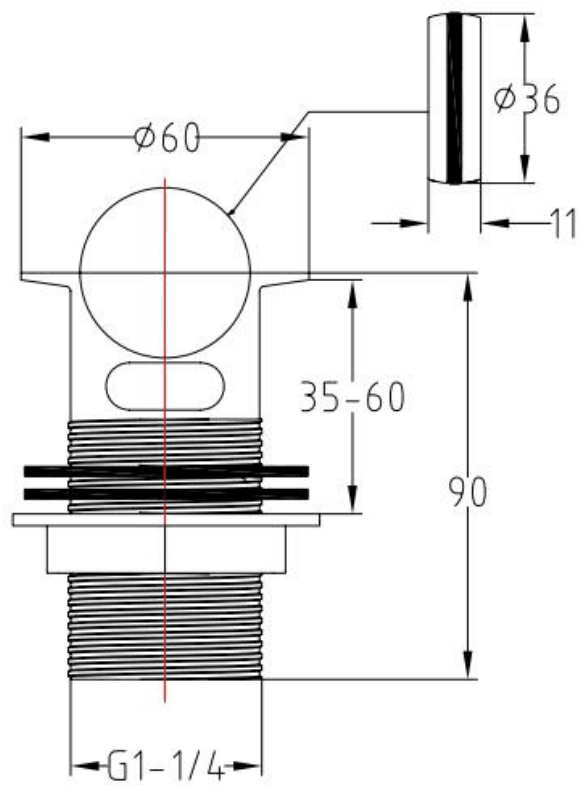

FLIP BASIN WASTE

CODE: PZW5C

MANUFACTURER: THE WHITE SPACE

RANGE: WASTES

PRODUCT INFORMATION: FLIP BASIN WASTE

- UNSLOTTED FLIP WASTE

ROUND BOTTLE TRAP

CODE: PZT1C - CHROME