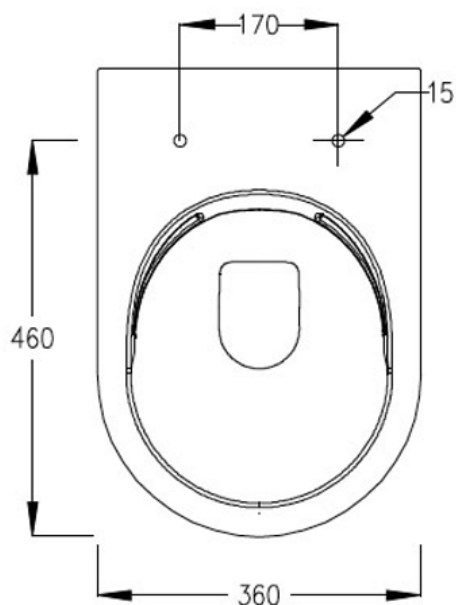

CODE EUW4

SIZE 390 X 840 (H) X 650MM

COLOUR WHITE

EUNA RIMLESS BACK TO WALL WC - EUW1

PRODUCT RIMLESS BACK TO WALL WC

CODE EUW1

SIZE 370 X 415 (H) X 545MM

COLOUR WHITE

LAB RIMLESS CLOSE COUPLED WC (OPEN BACK) - LABW14

PRODUCT RIMLESS CLOSE COUPLED WC (OPEN BACK)

CODE 3

SIZE 360 X 460(H) X 660MM

PAN HEIGHT 460MM

COLOUR MATT WHITE

LAB RIMLESS BACK TO WALL WC - LABW1

PRODUCT RIMLESS BACK TO WALL WC

CODE LABW1

SIZE 360 X 424 (H) X 520MM

COLOUR WHITE

LAB RIMLESS WALL HUNG WC - LABW2

PRODUCT RIMLESS WALL HUNG WC

CODE LABW2

SIZE 360 X 365 (H) X 517MM

COLOUR WHITE

ANON RIMLESS CLOSE COUPLED WC ANW4

PRODUCT RIMLESS CLOSE COUPLED WC
CODE ANW4

SIZE 375 X 835 (H) X 660MM

PAN HEIGHT 420MM

COLOUR WHITE

ANON OPEN BACK CLOSE COUPLED WC ANW3

PRODUCT OPEN BACK CLOSE COUPLED WC