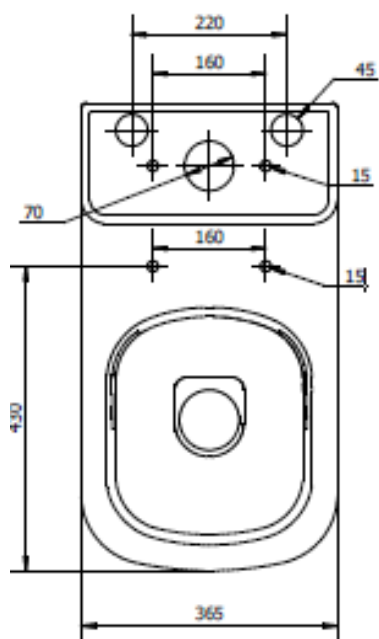

CODE EUW4

SIZE 390 X 840 (H) X 650MM

COLOUR WHITE

EUNA RIMLESS BACK TO WALL WC - EUW1

PRODUCT RIMLESS BACK TO WALL WC

CODE EUW1

SIZE 370 X 415 (H) X 545MM

COLOUR WHITE

PRODUCT LAB SOFT CLOSE SEAT - WHITE

CODE LABW11

SIZE 367 X 41/37 (H) X 445MM

COLOUR MATT WHITE

LAB RIMLESS CLOSE COUPLED WC (OPEN BACK) - LABW12

PRODUCT RIMLESS CLOSE COUPLED WC (OPEN BACK)

CODE 3

SIZE 365 X 432 (H) X 660MM

PAN HEIGHT 432 MM

COLOUR MATT WHITE

LAB RIMLESS CLOSE COUPLED WC (OPEN BACK) - LABW13

PRODUCT RIMLESS CLOSE COUPLED WC (OPEN BACK)

CODE 3

SIZE 365 X 432 (H) X 660MM

PAN HEIGHT 425MM

COLOUR MATT WHITE