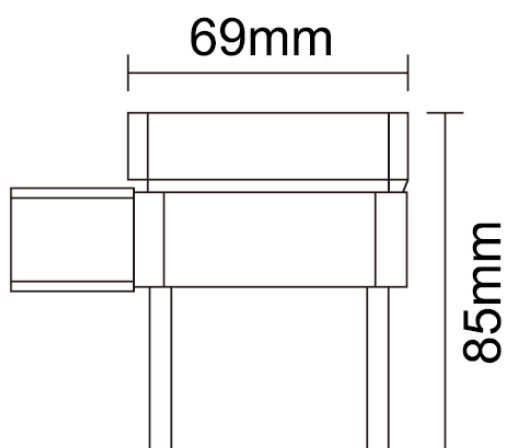

LEGEND ACCESSORIES

SOAP DISH

PRODUCT SOAP DISH

CODE LEG7C- CHROME
LEG7B - BLACK

SIZE 103 X 43 (H) X 103MM

LEGEND ACCESSORIES TUMBLER AND HOLDER

PRODUCT	DOUBLE TOWEL RAIL
CODE	LEG6C - CHROME LEG6B - BLACK LEG6BR - BRUSHED BRASS
SIZE	69 X 85 (H) X 69MM