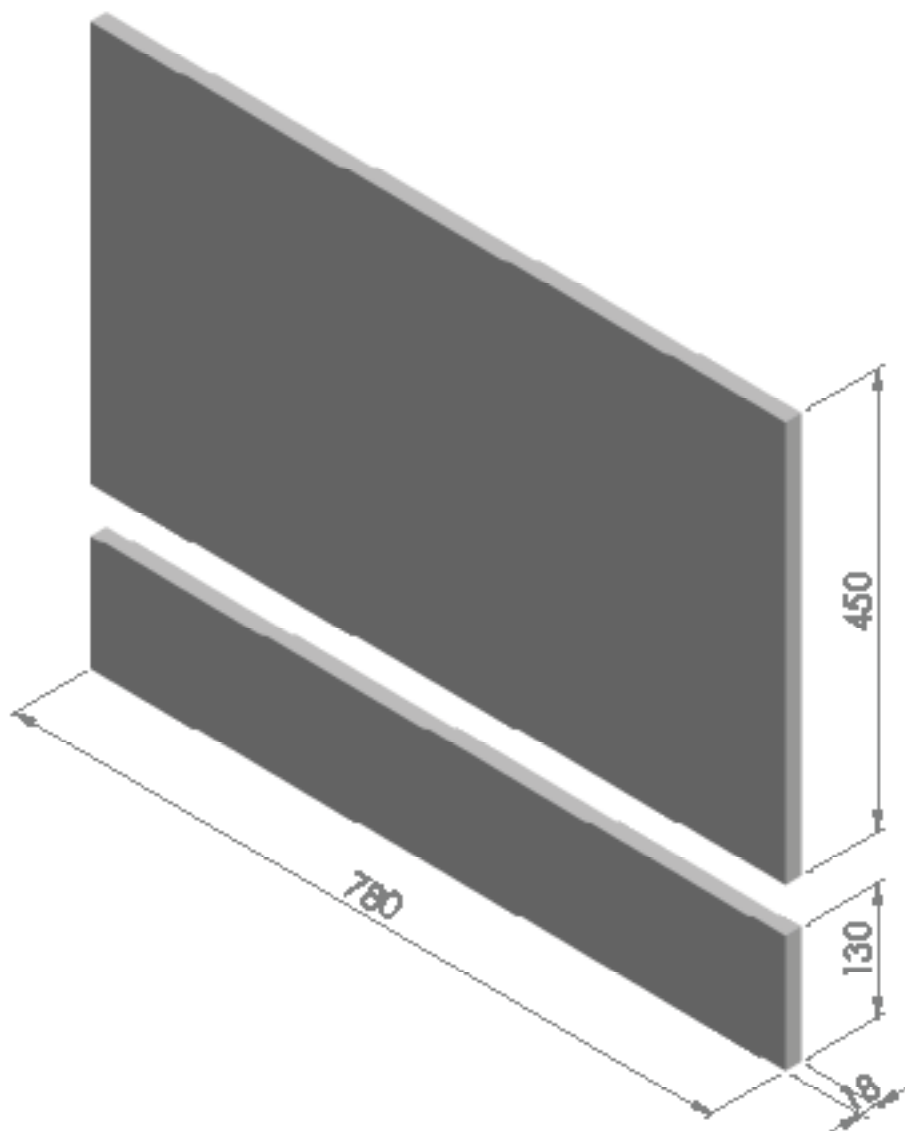

RANGE: SCENE FURNITURE - STANDARD COLOURS

PRODUCT INFORMATION: BATH PANEL

ACCESSORIES

LEGEND ACCESSORIES

ROBE HOOK

PRODUCT ROBE HOOK

CODE LEG4C - CHROME
LEG4B - BLACK
LEG4BR - BRUSHED BRASS

SIZE 20 X 59.5 (H) MM