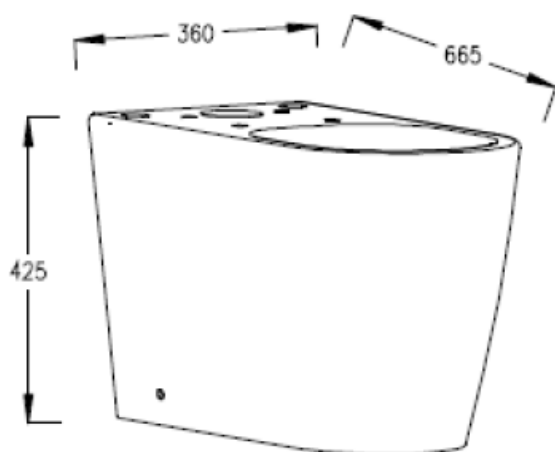

ANON RIMLESS CLOSE COUPLED WC ANW4

PRODUCT RIMLESS CLOSE COUPLED WC
CODE ANW4

SIZE 375 X 835 (H) X 660MM

PAN HEIGHT 420MM

COLOUR WHITE