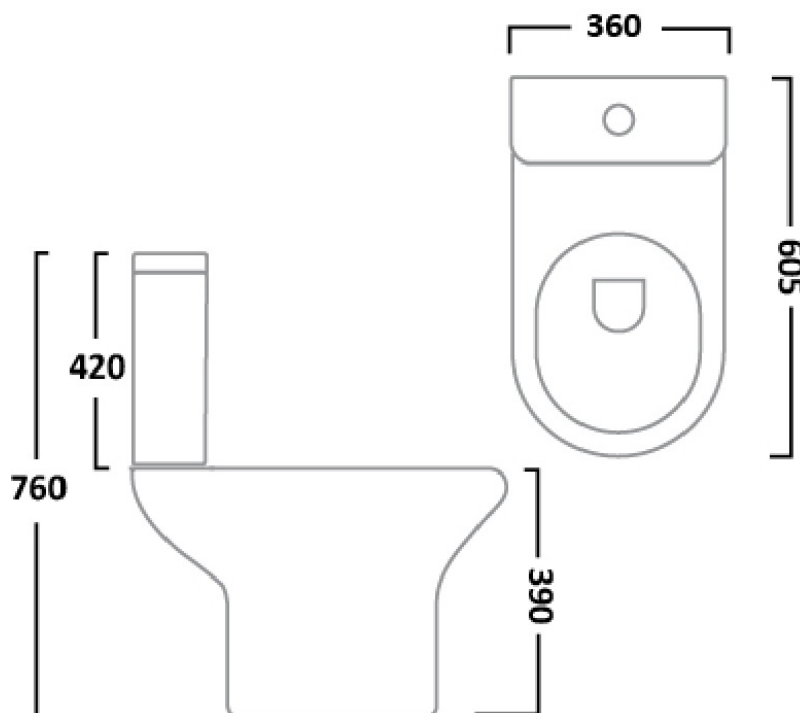

SCENE CLOSE COUPLED WC (OPEN BACK) WSSSP01

PRODUCT SCENE CLOSE COUPLED WC (OPEN BACK)

CODE WSSSP01

SIZE 360 X 810 X 605MM

PAN HEIGHT 390MM

COLOUR WHITE