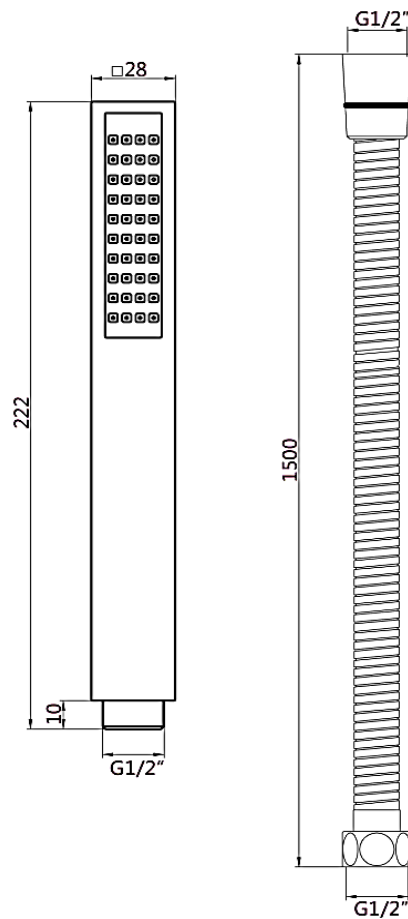

SHOWER HANDSET WALL BRACKET - SQUARE

CODE: SQWB1 - CHROME

CODE: SQBW1K - BLACK

MANUFACTURER: THE WHITE SPACE

RANGE: DC THERMOSTATIC SHOWER VALVES

PRODUCT INFORMATION: SHOWER SLIDER RAIL KIT - WITH WALL ELBOW