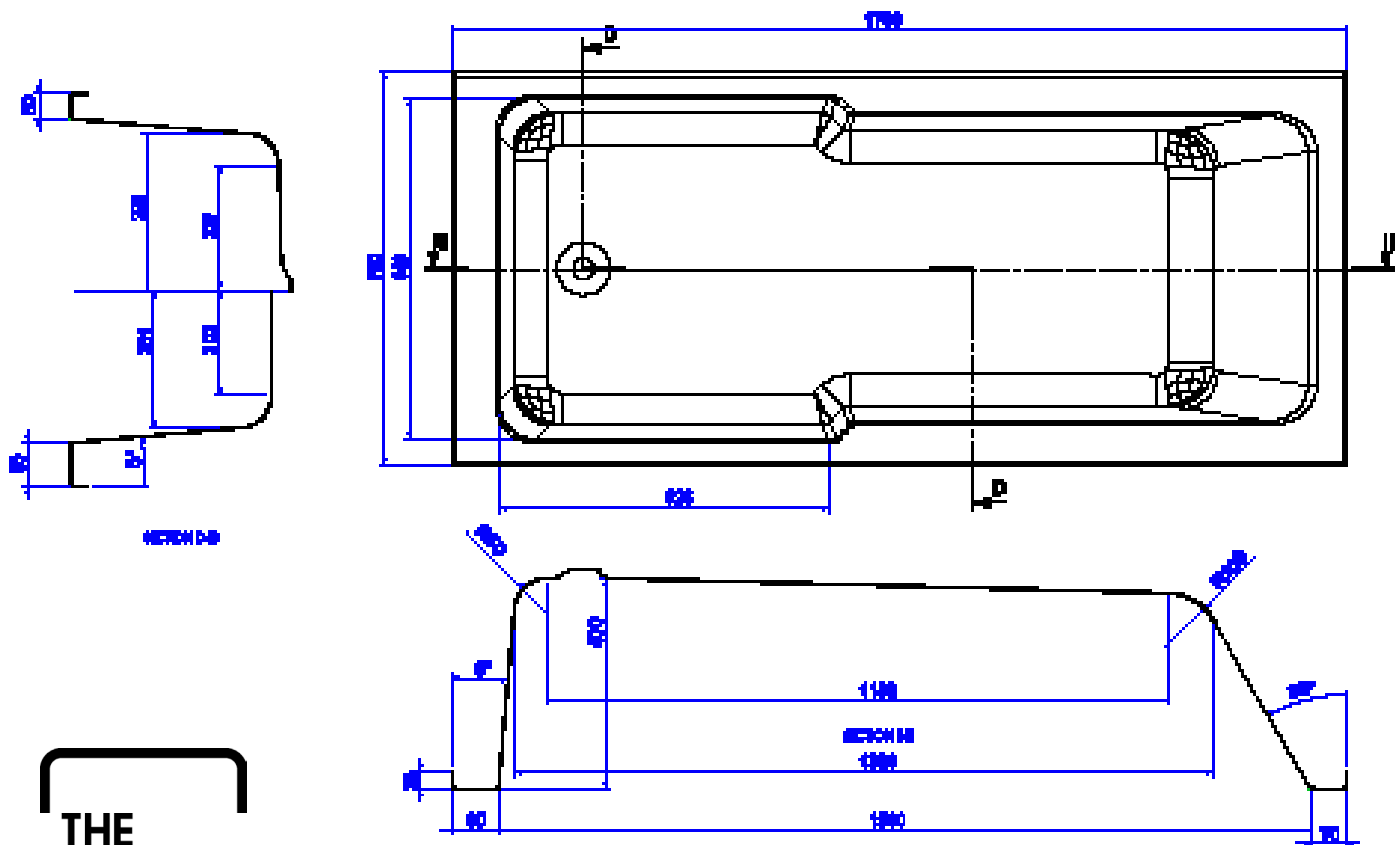

REINFORCED BATHS IBATH

1700 X 750MM

IBA1775

CODE: IBA1775

MANUFACTURER: THE WHITE SPACE

RANGE: REINFORCED BATHS

PRODUCT INFORMATION: I-BATH SINGLE ENDED
SHOWER BATH 1700 X 750MM - WHITE