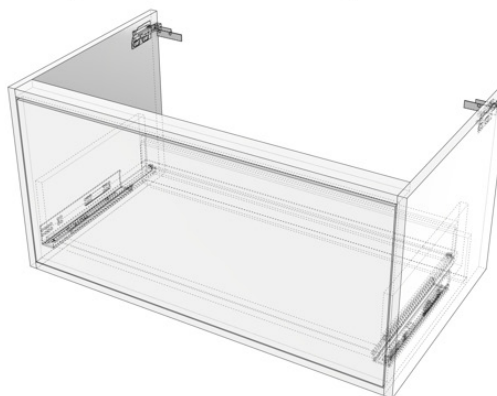

COLOUR WHITE
LIGHT GREY
DARK GREY
DARK SAGE GREEN

CHOICE 80CM WALL HUNG UNIT

PRODUCT 80CM WALL HUNG UNIT

CODE CW80W
CW80LG
CW80DG
CW80G

SIZE 800 X 455 (H) X 400MM

COLOUR WHITE
LIGHT GREY
DARK GREY
DARK SAGE GREEN