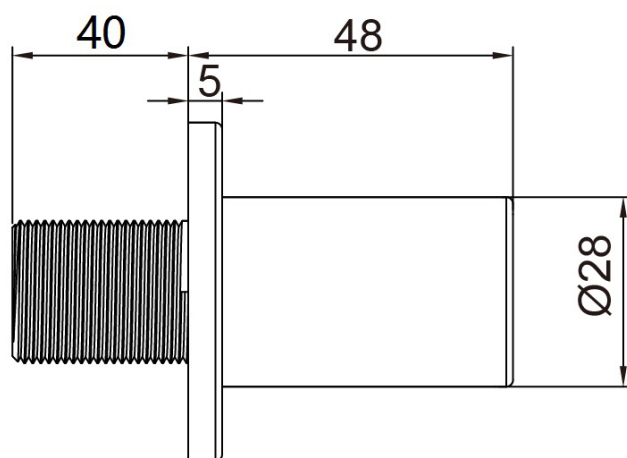

BRASS WALL OUTLET

CODE: BWOCHR - CHROME

CODE: BWOMB - MATT BLACK

MANUFACTURER: THE WHITE SPACE

RANGE: DC THERMOSTATIC SHOWER VALES