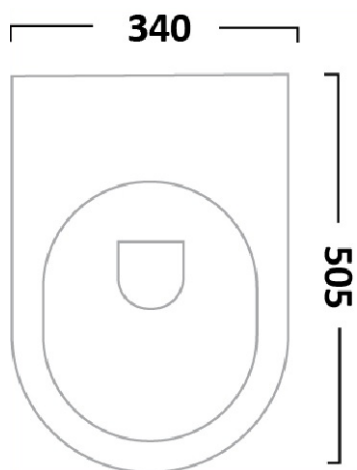

CODE EUW4

SIZE 390 X 840 (H) X 650MM

COLOUR WHITE

EUNA RIMLESS BACK TO WALL WC - EUW1

PRODUCT RIMLESS BACK TO WALL WC

CODE EUW1

SIZE 370 X 415 (H) X 545MM

COLOUR WHITE

EUNA RIMLESS WALL HUNG WC - EUW2

PRODUCT RIMLESS WALL HUNG WC

CODE EUW2

SIZE 370 X 375 (H) X 545MM

COLOUR WHITE

EUNA COMFORT HEIGHT RIMLESS CLOSE COUPLED WC (CLOSED BACK) - EUW7

PRODUCT COMFORT HEIGHT CLOSE COUPLED WC (OPEN BACK)

CODE WSSSP01

SIZE 360 X 810 X 605MM

PAN HEIGHT 390MM

COLOUR WHITE

SCENE CLOSE COUPLED WC (CLOSED BACK) WSSSP02

PRODUCT SCENE CLOSE COUPLED WC (CLOSED BACK)

CODE WSSSP02

SIZE 360 X 810 X 615MM

WSSSP06

PRODUCT SCENE COMFORT HEIGHT BACK TO WALL WC

CODE WSSSP06

SIZE 340 (W) X 460 (H) X 505 (D) MM

PAN HEIGHT 460MM

COLOUR WHITE

SCENE WALL HUNG WC

WSSSP07