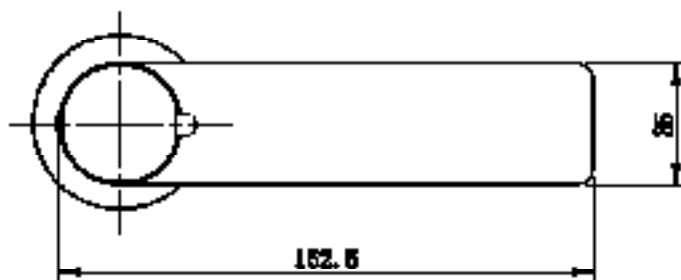

KNURL BASIN MONO MIXER KN02

CODE: KN02

MANUFACTURER: THE WHITE SPACE

RANGE: KNURL

PRODUCT INFORMATION: BASIN MONO MIXER (INC SPRUNG
WASTE) - CHROME