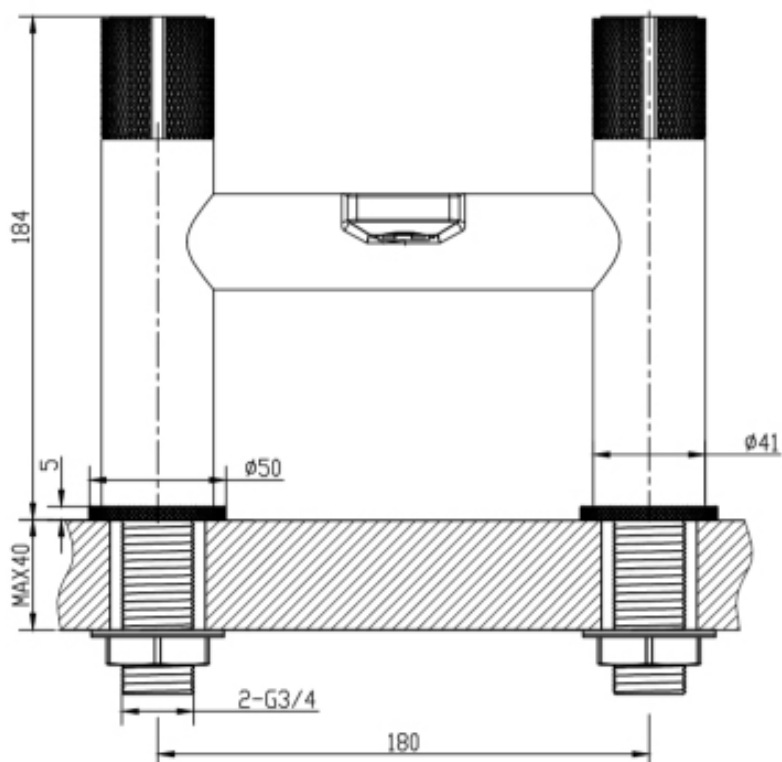

KNURL BATH FILLER

KN03

CODE: KN03

MANUFACTURER: THE WHITE SPACE

RANGE: KNURL

PRODUCT INFORMATION: BATH FILLER - CHROME