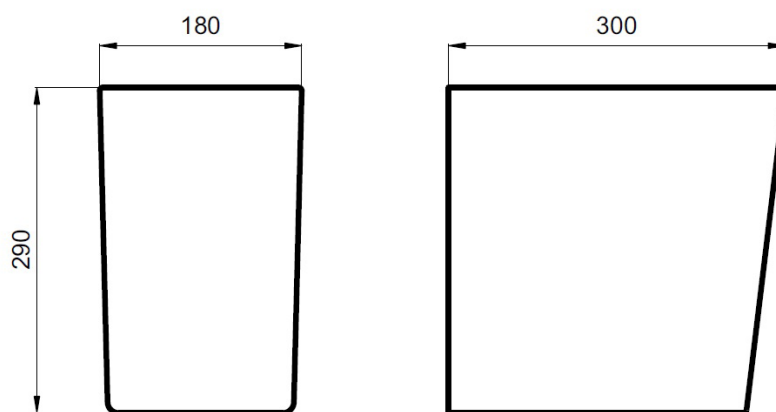

SCENE SEMI PEDESTAL

WSSSB32

PRODUCT SCENE SEMI PEDESTAL

CODE WSSSB32

SIZE 18 X 29 CM

COLOUR WHITE

SCENE CLOSE COUPLED WC (OPEN BACK) WSSSP01

PRODUCT SCENE CLOSE COUPLED WC (OPEN BACK)