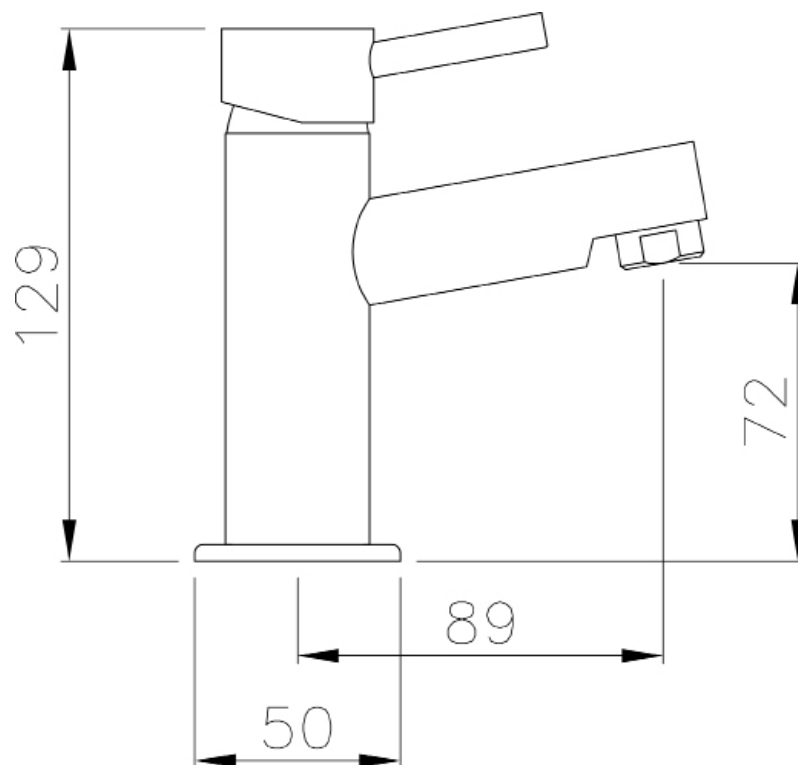

PIN BRASSWARE

MINI MONOBLOC BASIN MIXER

WSTP01

CODE: WSTP01

MANUFACTURER: THE WHITE SPACE

RANGE: PIN

PRODUCT INFORMATION: PIN MINI
MONOBLOC BASIN MIXER - CHROME