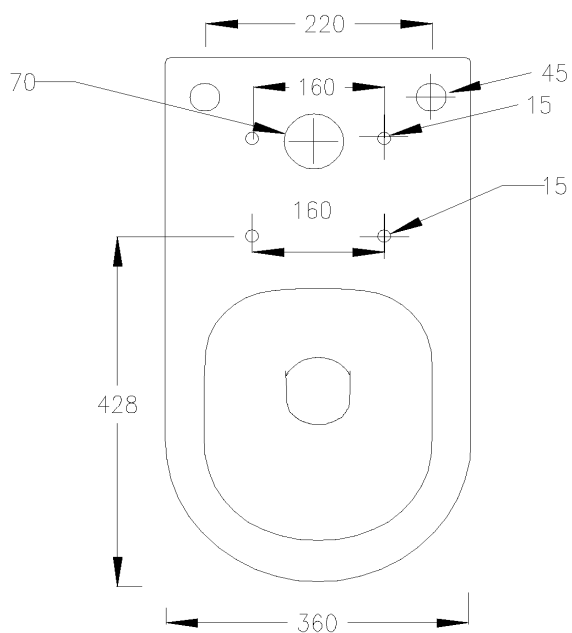

CODE EUW4

SIZE 390 X 840 (H) X 650MM

COLOUR WHITE

EUNA RIMLESS BACK TO WALL WC - EUW1

PRODUCT RIMLESS BACK TO WALL WC

CODE EUW1

SIZE 370 X 415 (H) X 545MM

COLOUR WHITE

PAN HEIGHT 432 MM

COLOUR MATT WHITE

LAB RIMLESS CLOSE COUPLED WC (OPEN BACK) - LABW13

PRODUCT RIMLESS CLOSE COUPLED WC (OPEN BACK)

CODE 3

SIZE 365 X 432 (H) X 660MM

PAN HEIGHT 425MM

COLOUR MATT WHITE

LAB RIMLESS CLOSE COUPLED WC (OPEN BACK) - LABW14

PRODUCT RIMLESS CLOSE COUPLED WC (OPEN BACK)

CODE 3

SIZE 360 X 460(H) X 660MM

PAN HEIGHT 460MM

COLOUR MATT WHITE

LAB RIMLESS BACK TO WALL WC - LABW1

PRODUCT RIMLESS BACK TO WALL WC