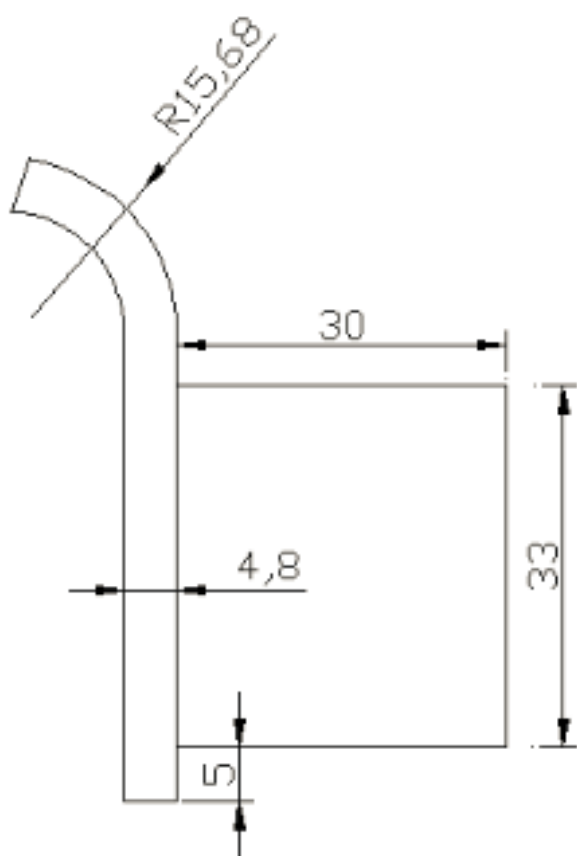

RANGE: SCENE FURNITURE - STANDARD COLOURS

PRODUCT INFORMATION: BATH PANEL

ACCESSORIES

LEGEND ACCESSORIES

ROBE HOOK

PRODUCT ROBE HOOK

CODE LEG4C - CHROME
LEG4B - BLACK
LEG4BR - BRUSHED BRASS

SIZE 20 X 59.5 (H) MM