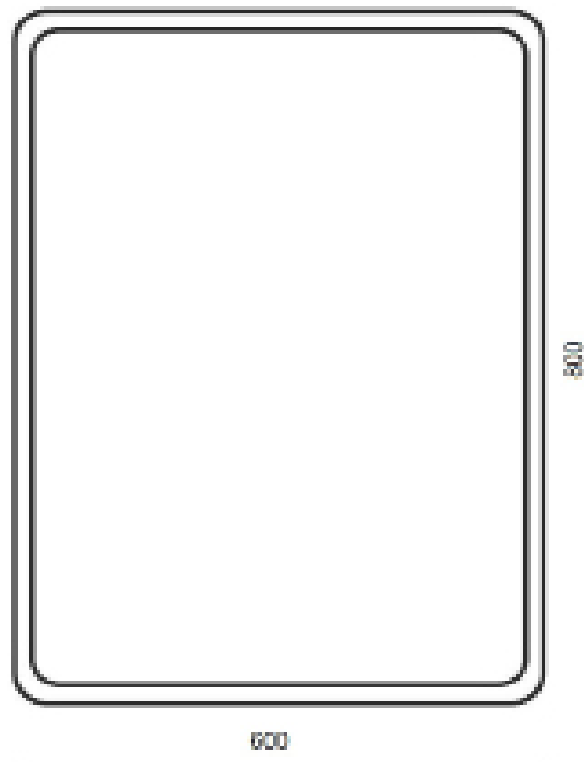

ILLUMINATED MIRRORS

HEY U 60 X 80CM

WSM001

CODE: WSM001

MANUFACTURER: THE WHITE SPACE

RANGE: ILLUMINATED MIRROR

PRODUCT INFORMATION: HEY U ILLUMINATED
MIRROR 60 X 80CM

ILLUMINATED MIRRORS