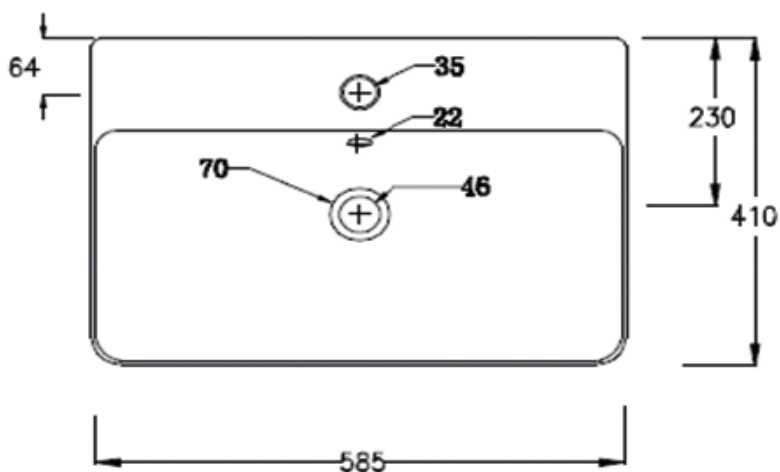

CODE AMB60

SIZE 160 X 585 X 410 MM

COLOUR EURO WHITE

CAPITA TOILET ROLL HOLDER - CAP1C

PRODUCT CAPITA TOILET ROLL
HOLDER

CODE CAP1C

SIZE 100 X 144 X 72 MM

COLOUR CHROME