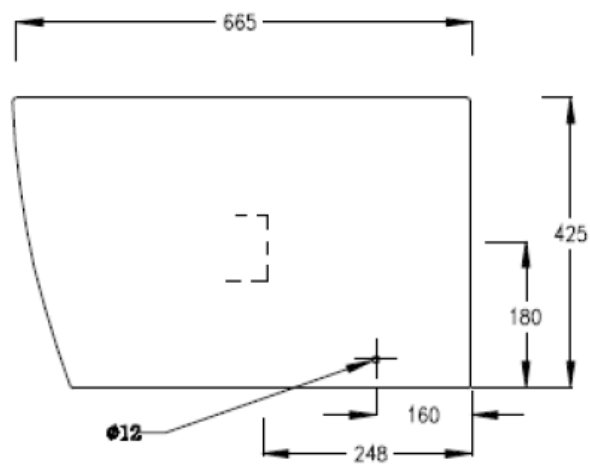

ANON RIMLESS CLOSE COUPLED WC ANW4

PRODUCT RIMLESS CLOSE COUPLED WC
CODE ANW4

SIZE 375 X 835 (H) X 660MM

PAN HEIGHT 420MM

COLOUR WHITE