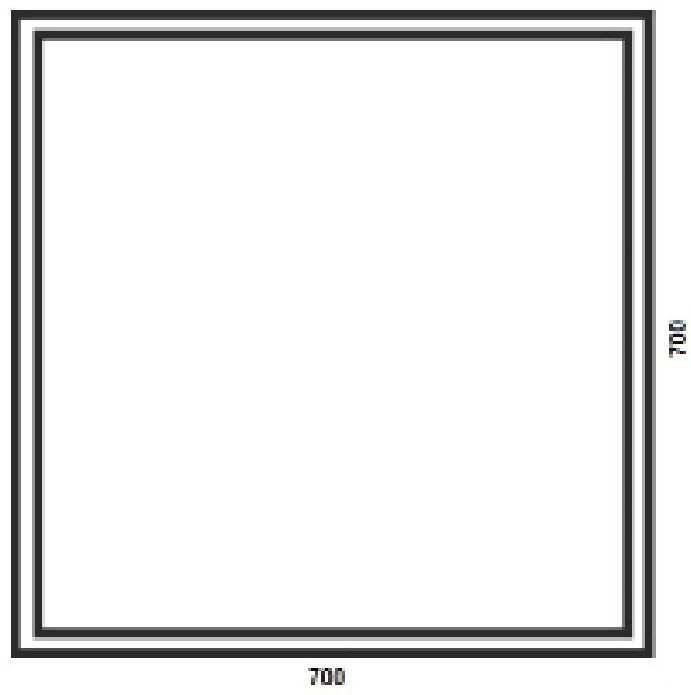

PRODUCT INFORMATION: FRAME ILLUMINATED
MIRROR 60 X 80CM

ILLUMINATED MIRRORS FRAME 70 X 70CM WSM021

CODE: WSM021

MANUFACTURER: THE WHITE SPACE

RANGE: ILLUMINATED MIRROR

PRODUCT INFORMATION: FRAME ILLUMINATED
MIRROR 70 X 70CM