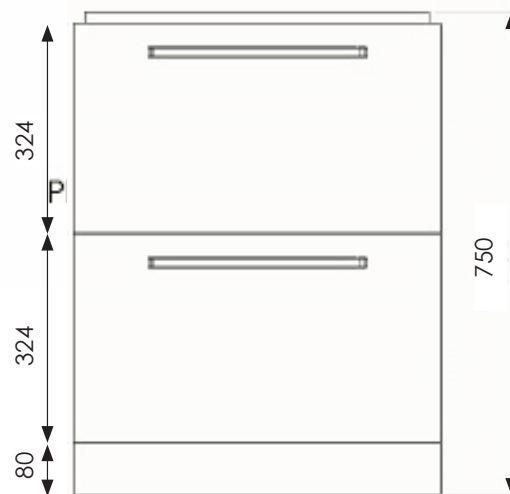

SCENE FURNITURE 60CM FLOOR STANDING VANITY UNIT

CODE: SF60WH WHITE

CODE: SF60AG GLOSS ASH GREY

CODE: SF60CH GLOSS CHARCOAL

MANUFACTURER: THE WHITE SPACE

RANGE: SCENE FURNITURE - STANDARD COLOURS

PRODUCT INFORMATION: 60CM
FLOORSTANDING VANITY UNIT