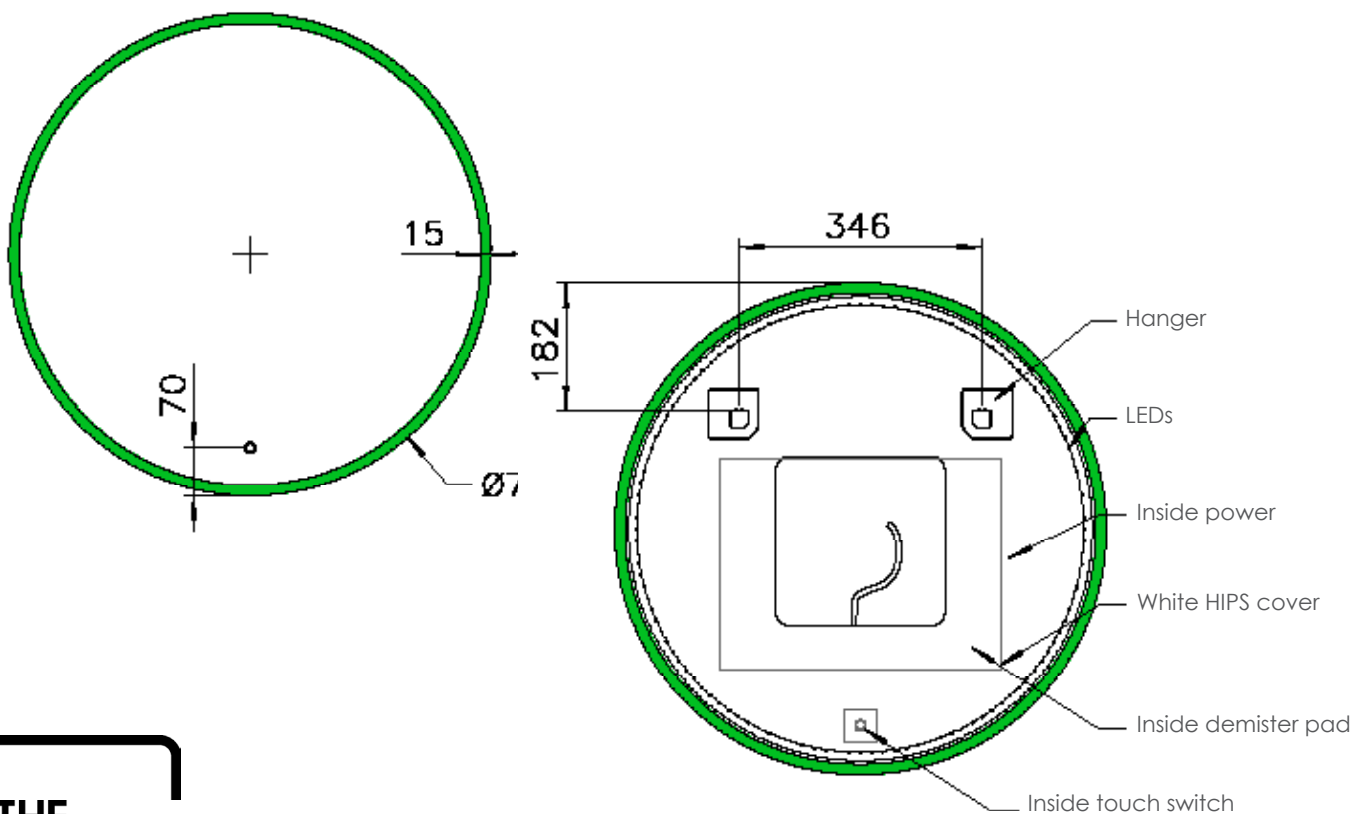

SOL6D

CODE: SOL6D

MANUFACTURER: THE WHITE SPACE

RANGE: ILLUMINATED MIRROR

PRODUCT INFORMATION: SOL ILLUMINATED
MIRROR 60CM DIAMETER

NON - ILLUMINATED MIRRORS

RECTANGLE 40 X 70CM

WSM501