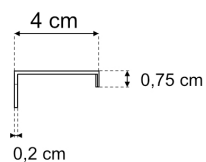

AMERICANA HANDLES FOR 58.5CM WALL HUNG VANITY UNIT

PRODUCT 58.5CM WALL HUNG VANITY UNIT HANDLES

CODE AM60HB (BLACK)
AM60HBR (BRUSHED BRASS)