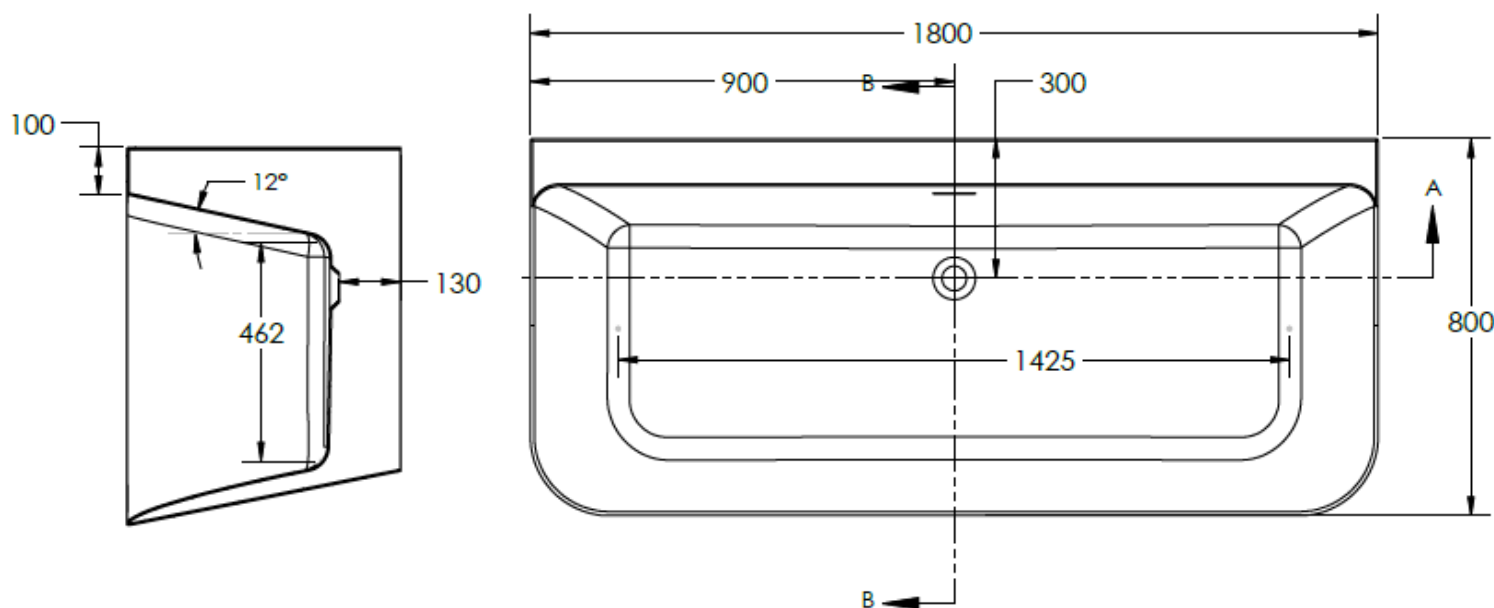

SIZE 1700 X 800 X 580MM

CAPACITY 261 LITRES

FREESTANDING BATH - D-SHAPE

PRODUCT D-SHAPE FREESTANDING BATH

CODE WSDSH18

SIZE 1800 X 800 X 580MM

CAPACITY 277 LITRES

FREESTANDING BATH - VARGA