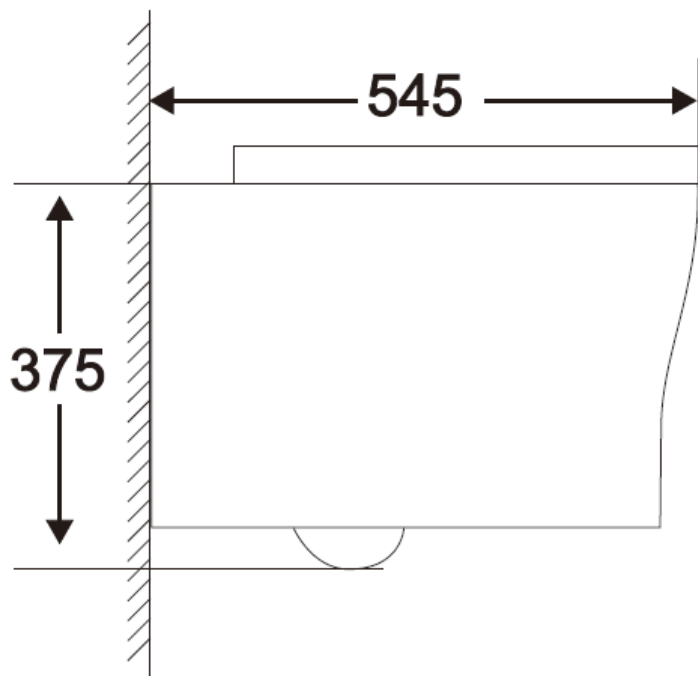

CODE EUW4

SIZE 390 X 840 (H) X 650MM

COLOUR WHITE

EUNA RIMLESS BACK TO WALL WC - EUW1

PRODUCT RIMLESS BACK TO WALL WC

CODE EUW1

SIZE 370 X 415 (H) X 545MM

COLOUR WHITE

EUNA RIMLESS WALL HUNG WC - EUW2

PRODUCT RIMLESS WALL HUNG WC

CODE EUW2

SIZE 370 X 375 (H) X 545MM

COLOUR WHITE

EUNA COMFORT HEIGHT RIMLESS CLOSE COUPLED WC (CLOSED BACK) - EUW7

PRODUCT COMFORT HEIGHT CLOSE COUPLED WC (OPEN BACK)