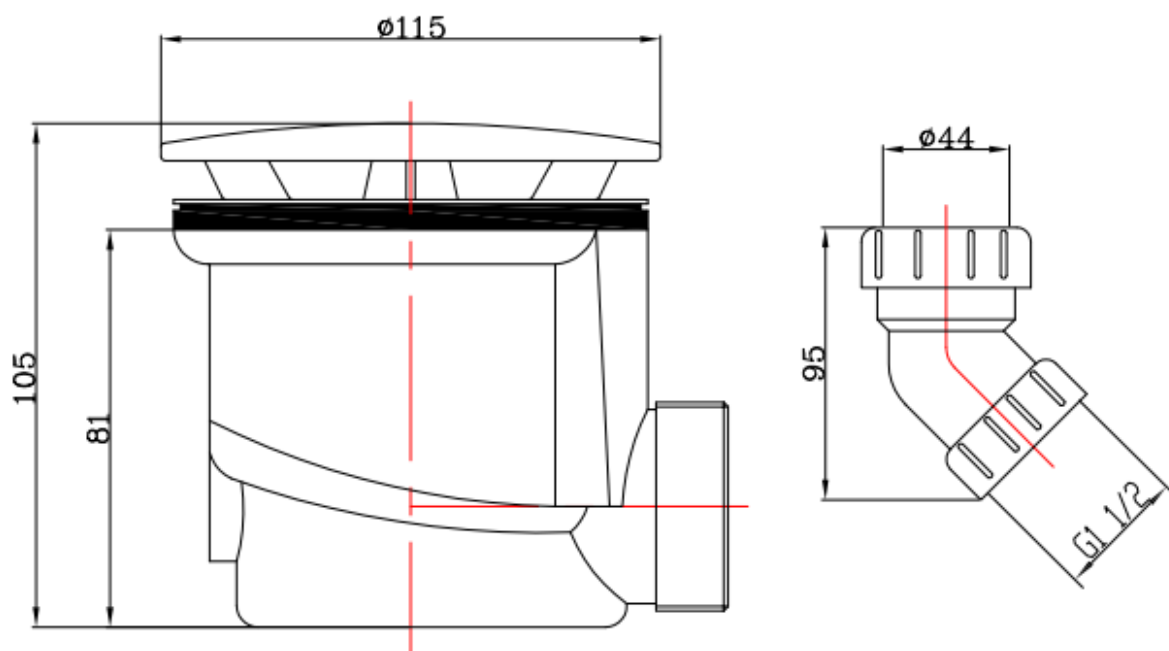

90MM SHOWER WASTE

CODE: WASTE90CHR - CHROME

CODE: WASTE90MB - BLACK

CODE: WASTE90BB - BRUSHED BRASS

MANUFACTURER: THE WHITE SPACE

RANGE: WASTES