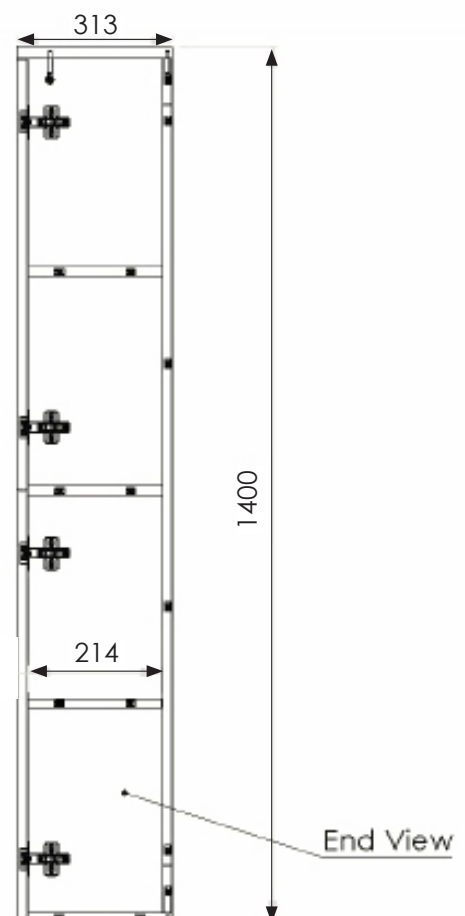

SCENE FURNITURE TALL UNIT WALL HUNG

LEFT HAND HINGE

CODE: ST35LWH GLOSS WHITE
CODE: ST35LAG GLOSS ASH GREY-
CODE: ST35LCH GLOSS CHARCOAL
ST35LDI DARK INDIGO

RIGHT HAND HINGE

CODE: ST35RWH GLOSS WHITE - RIGHT HAND HINGE
CODE: ST35RAG GLOSS ASH GREY - RIGHT HAND HINGE
CODE: ST35RCH GLOSS CHARCOAL - RIGHT HAND HINGE
ST35RDI DARK INDIGO - RIGHT HAND HINGE

MANUFACTURER: THE WHITE SPACE

RANGE: SCENE FURNITURE - STANDARD COLOURS

PRODUCT INFORMATION: TALL UNIT