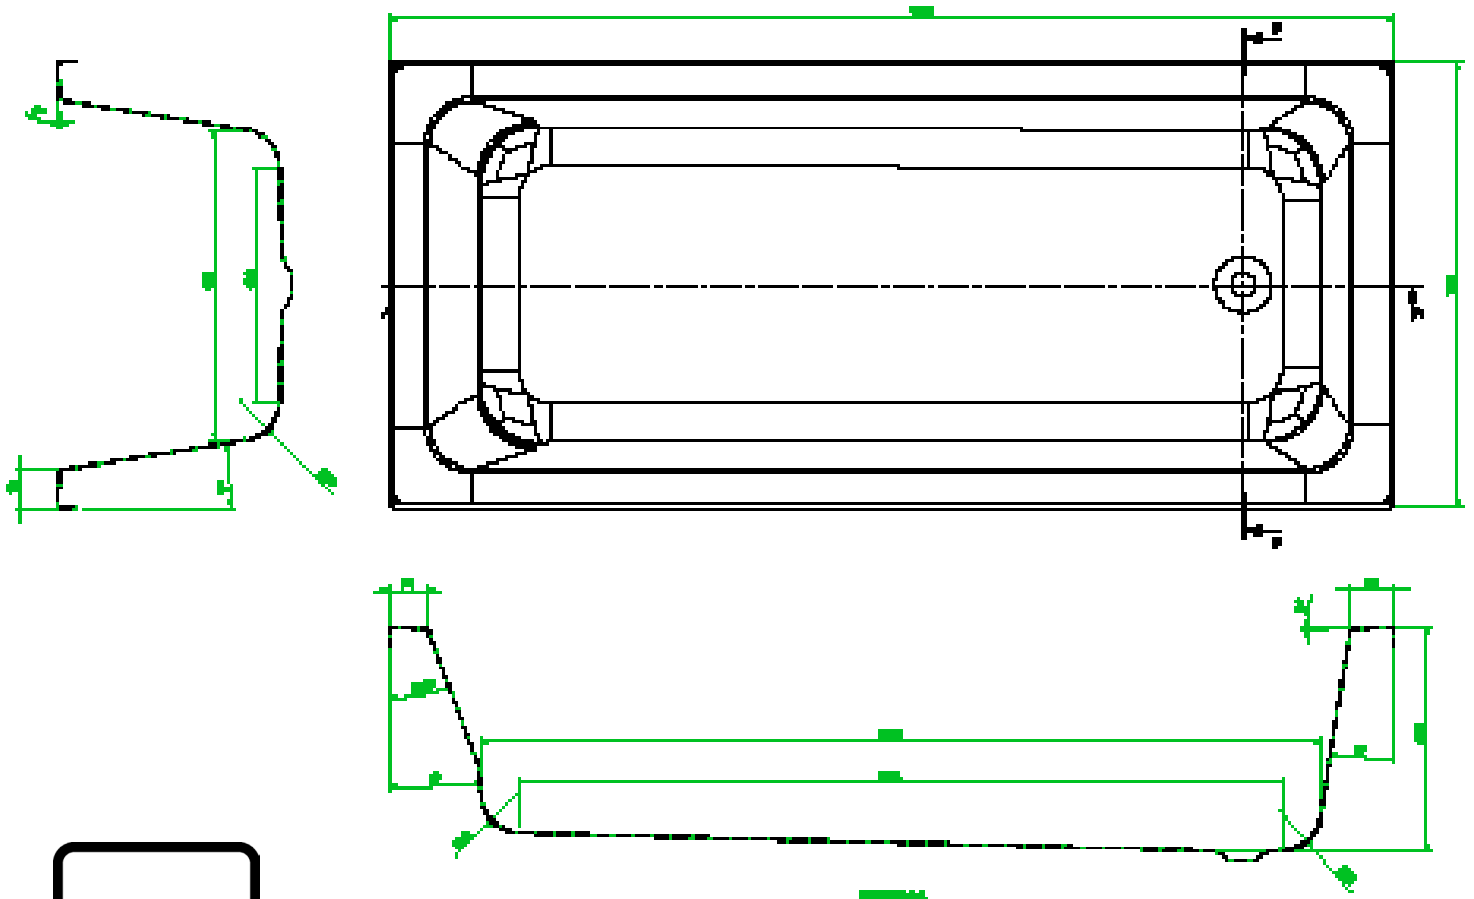

REINFORCED BATHS VALE 1800 X 800MM

VAL1880

CODE: VAL1880

MANUFACTURER: THE WHITE SPACE

RANGE: REINFORCED BATHS

PRODUCT INFORMATION: VALE SINGLE ENDED BATH
1800 X 800MM - WHITE