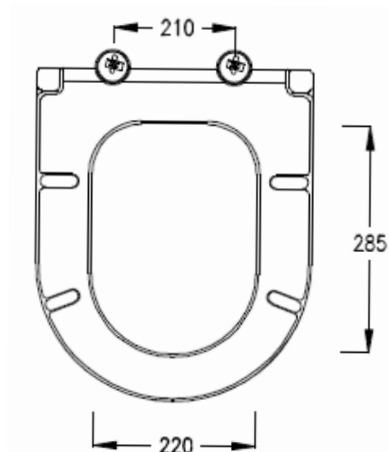

LAB SLIM SOFT CLOSE SEAT - WHITE

LABW11

PRODUCT LAB SOFT CLOSE SEAT - WHITE

CODE LABW11

SIZE 367 X 41/37 (H) X 445MM

COLOUR MATT WHITE