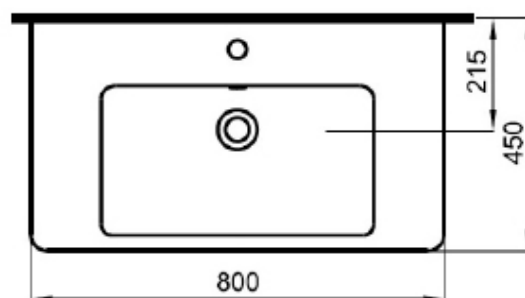

SCENE BASIN 80CM WSSSB05

PRODUCT	SCENE BASIN
CODE	WSSSB05
SIZE	80 X 45CM 1TAP HOLE
COLOUR	WHITE