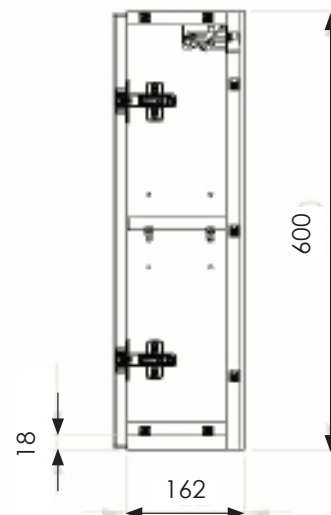

PRODUCT INFORMATION: 45CM SINGLE DOOR MIRROR CABINET

Elevation

End View

SCENE FURNITURE 60CM DOUBLE DOOR MIRROR CABINET

CODE: WSSMC60WH - GLOSS WHITE

CODE: WSSMC60AG GLOSS ASH GREY

CODE: WSSMC60CH GLOSS CHARCOAL