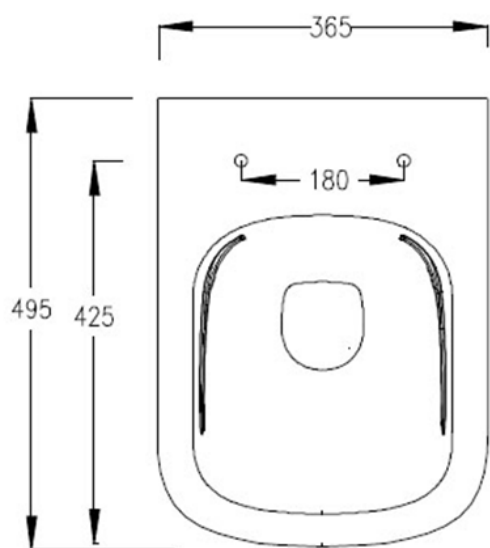

CODE EUW4

SIZE 390 X 840 (H) X 650MM

COLOUR WHITE

EUNA RIMLESS BACK TO WALL WC - EUW1

PRODUCT RIMLESS BACK TO WALL WC

CODE EUW1

SIZE 370 X 415 (H) X 545MM

COLOUR WHITE

CODE ANW12

SIZE 365 X 365 (H) X 495MM

COLOUR WHITE

ANON RIMLESS WALL HUNG WC ANW13

PRODUCT	RIMLESS WALL HUNG WC
CODE	ANW13
SIZE	365 X 365 (H) X 495MM
COLOUR	WHITE

LABANON RIMLESS CLOSE COUPLED CISTERN AND LID LABANW5

PRODUCT RIMLESS CLOSE COUPLED CISTERN AND LID

CODE LABANW5

SIZE 375 X 415 (H) X 150MM

COLOUR WHITE

SCENE BASIN 45CM

WSSSB01

PRODUCT	SCENE BASIN – 1 TH
CODE	WSSSB01
SIZE	45 X 39 CM
COLOUR	WHITE

SCENE BASIN 50CM WSSSB02