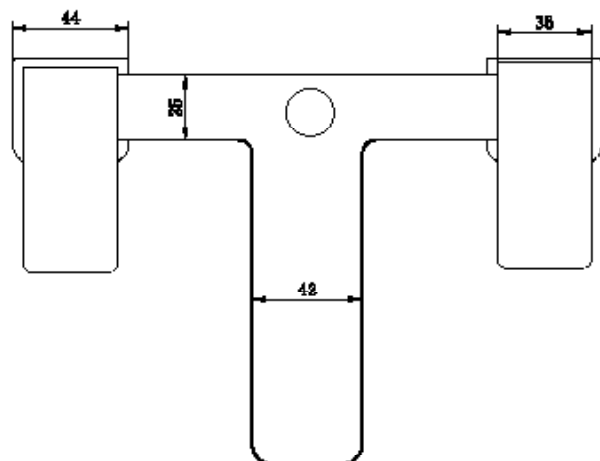

CODE: VET5B - BLACK

MANUFACTURER: THE WHITE SPACE

RANGE: VETO

PRODUCT INFORMATION: VETO BATH SHOWER MIXER
WITH HOSE AND HANDSET

VETO BRASSWARE FREESTANDING BATH SHOWER MIXER

CODE: VET6C - CHROME

CODE: VET6B - BLACK