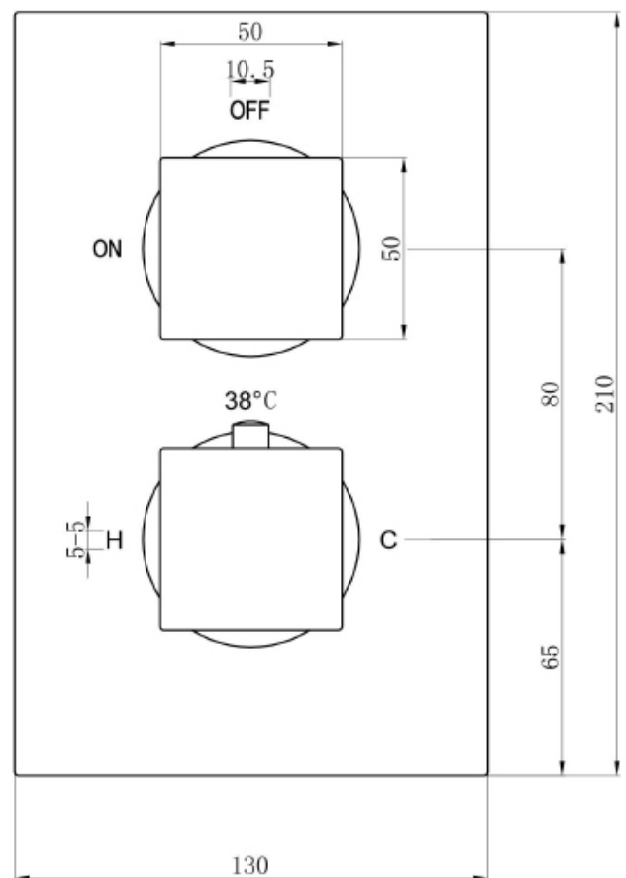

MANUFACTURER: THE WHITE SPACE

RANGE: DC THERMOSTATIC SHOWER VALVES

PRODUCT INFORMATION: CONCEALED SHOWER VALVE - SQUARE HANDLE, SINGLE OUTLET

DUAL OUTLET CONCEALED SHOWER VALVE - SQUARE

CODE: DC4 - CHROME