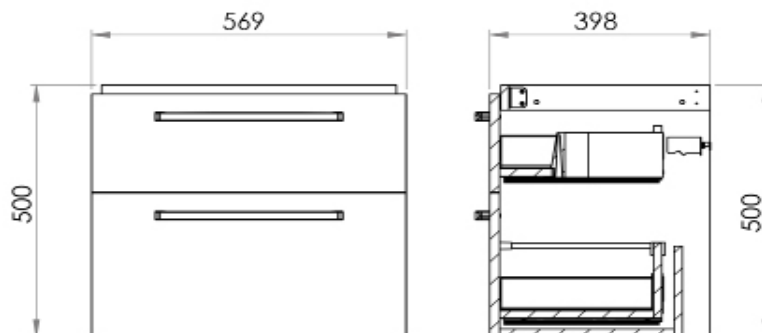

SCENE FURNITURE

60CM WALL HUNG VANITY UNIT

PRODUCT 60CM WALL HUNG VANITY UNIT

CODE SW60DI (GLOSS DARK INDIGO)
SW60WH (GLOSS WHITE)
SW60AG (GLOSS ASH GREY)
SW60CH (GLOSS CHARCOAL)

SIZE 569 (W) X 500 (H) X 418 (D) MM