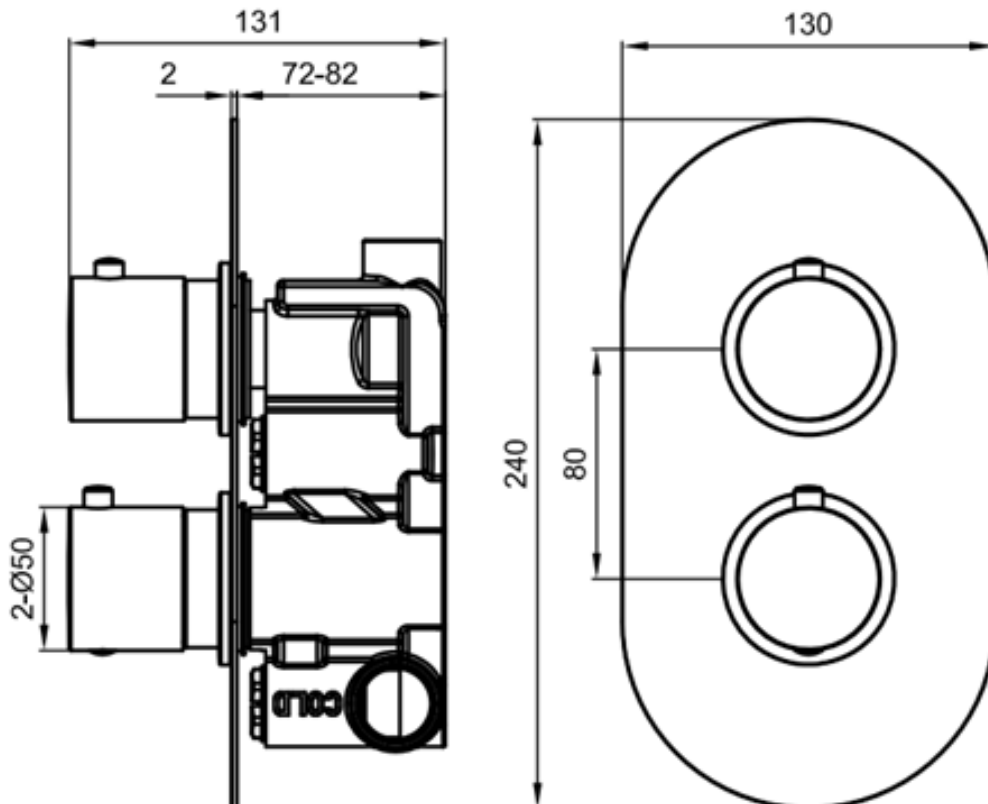

LOZENGE SHAPE THERMOSTATIC SHOWER VALVE - SINGLE OUTLET

CODE: SV01 - CHROME

CODE: SV01B - MATT BLACK

CODE: SV01BR - BRUSHED BRASS

MANUFACTURER: THE WHITE SPACE

RANGE: YES BAR SHOWER

PRODUCT INFORMATION: DUAL CONTROL
BAR VALVE WITH SLIDE RAIL