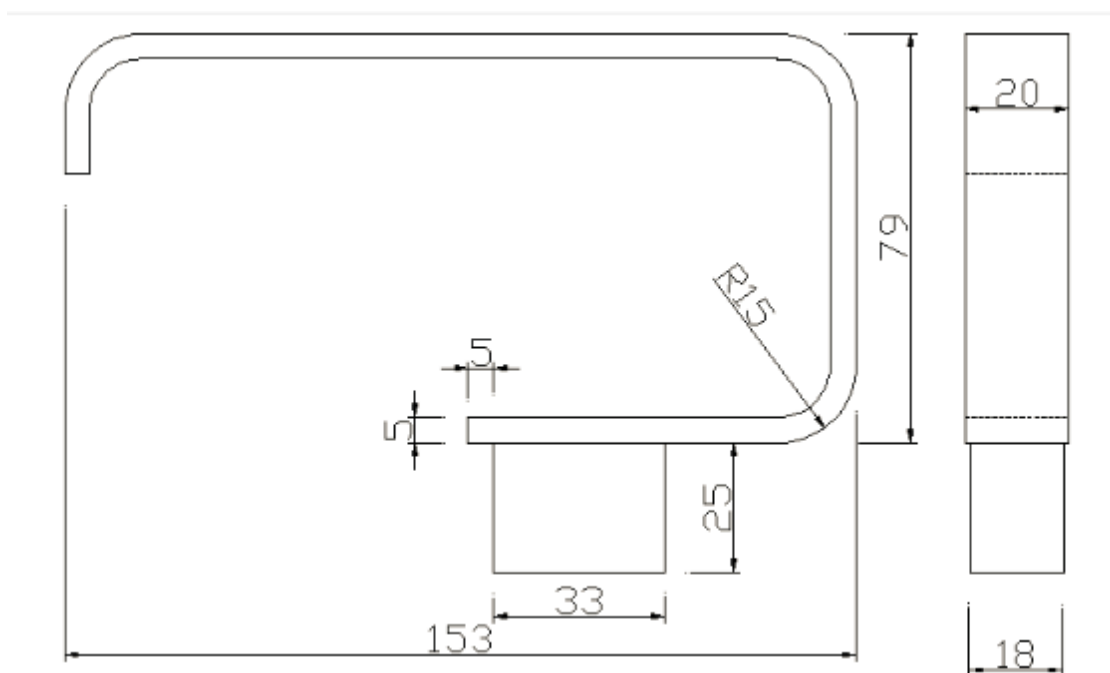

CODE LEG5C - CHROME
LEG5B - BLACK

SIZE 195 X 85 (H) X 94MM

LEGEND ACCESSORIES

TOILET ROLL HOLDER

PRODUCT	TOILET ROLL HOLDER
CODE	LEG1C - CHROME LEG1B - BLACK LEG1BR - BRUSHED BRASS
SIZE	153 X 20 (H) X 104MM