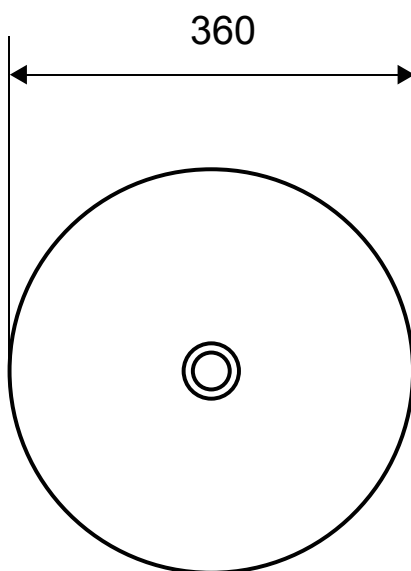

CHOICE LUNAR BOWL

PRODUCT LUNAR BOWL

CODE LU38WH
LU38MB

SIZE 360ØMM

COLOUR WHITE
MATT BLACK