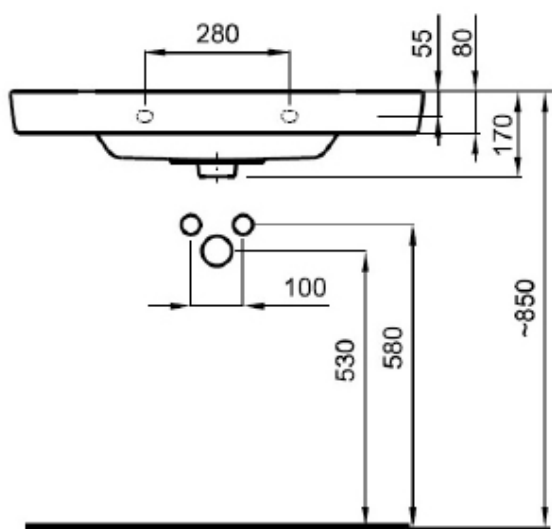

SCENE BASIN 80CM WSSSB05

PRODUCT	SCENE BASIN
CODE	WSSSB05
SIZE	80 X 45CM 1TAP HOLE
COLOUR	WHITE