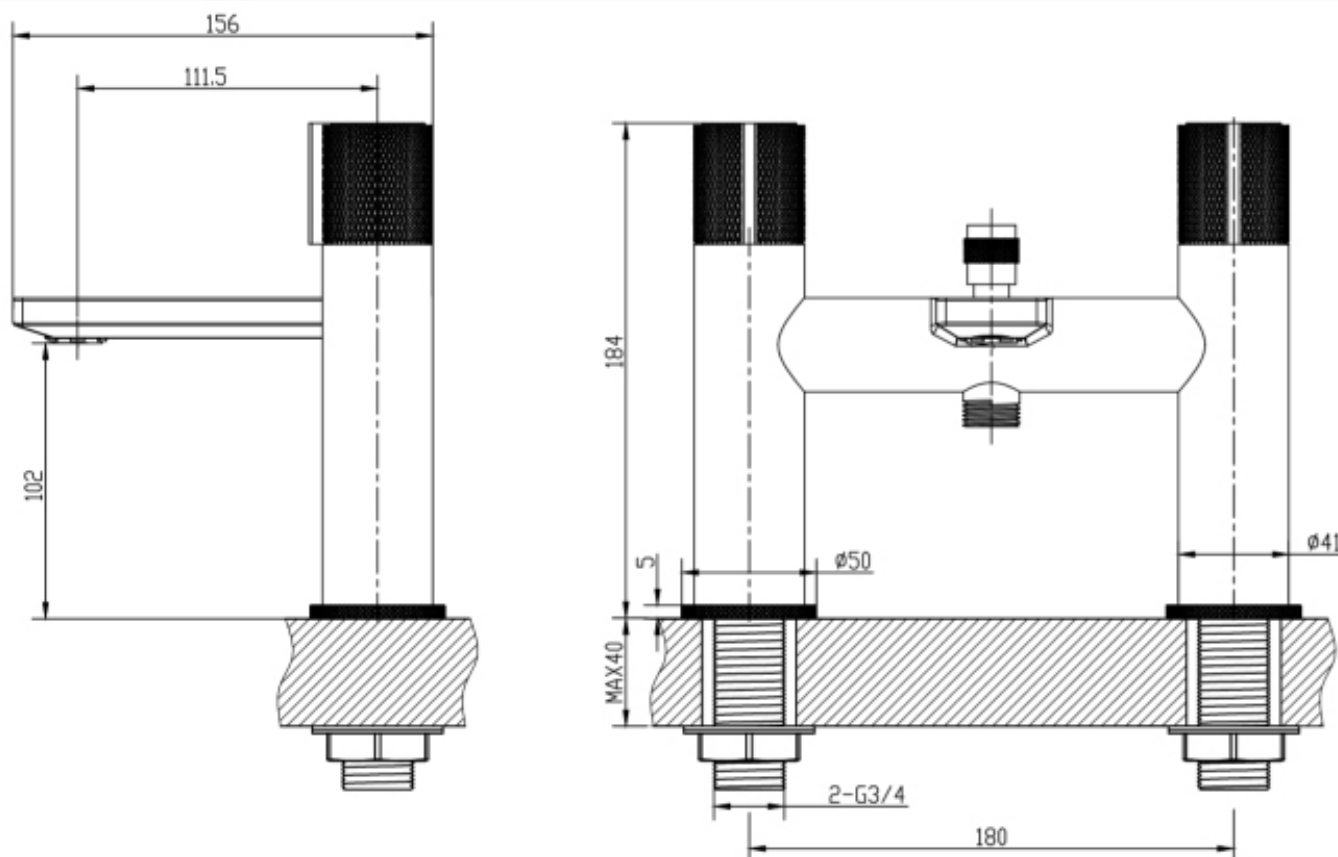

KNURL BATH SHOWER MIXER

KN04

CODE: KN04

MANUFACTURER: THE WHITE SPACE

RANGE: KNURL

PRODUCT INFORMATION: BATH SHOWER MIXER
(INC SHOWER KITS) - CHROME