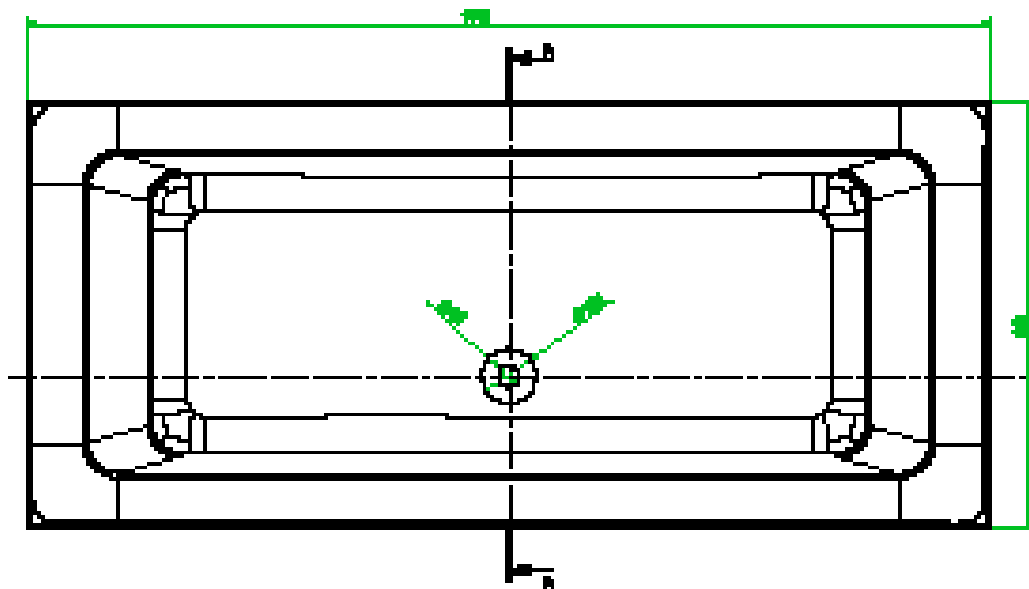

MANUFACTURER: THE WHITE SPACE

RANGE: REINFORCED BATHS

PRODUCT INFORMATION: ALUNA DOUBLE ENDED
BATH 1800 X 800MM - WHITE

REINFORCED BATHS IBATH

1700 X 750MM

IBA1775

CODE: IBA1775

MANUFACTURER: THE WHITE SPACE