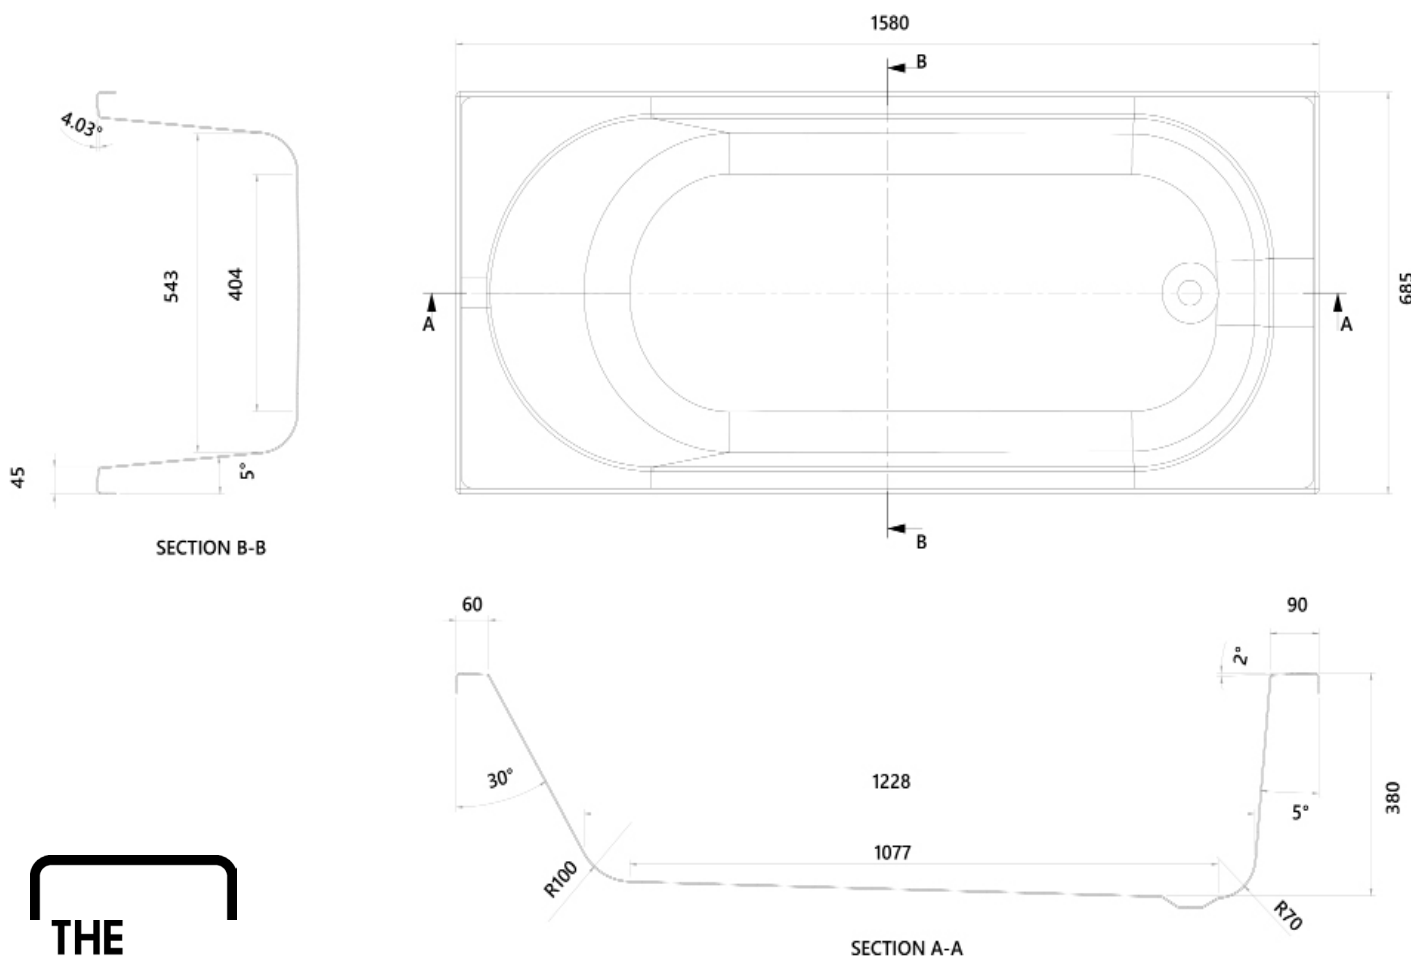

REINFORCED BATHS

ARNOLD 1480 X 685MM

WSBA1570

PRODUCT	ARNOLD SINGLE ENDED
CODE	WSBA1570
SIZE	1480 X 685 X 380 (H) MM
COLOUR	WHITE

REINFORCED BATHS

ARNOLD 1580 X 685MM

WSBA1670

PRODUCT	ARNOLD SINGLE ENDED
CODE	WSBA1670
SIZE	1580 X 685 X 380 (H) MM
COLOUR	WHITE