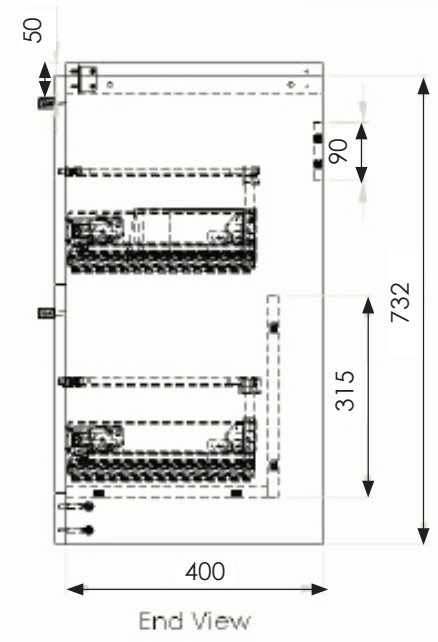

SCENE FURNITURE 80CM FLOOR STANDING VANITY UNIT

CODE: SF80WH WHITE

CODE: SF80AG GLOSS ASH GREY

CODE: SF80CH GLOSS CHARCOAL

MANUFACTURER: THE WHITE SPACE

RANGE: SCENE FURNITURE - STANDARD COLOURS

PRODUCT INFORMATION: 80CM

FLOORSTANDING VANITY UNIT