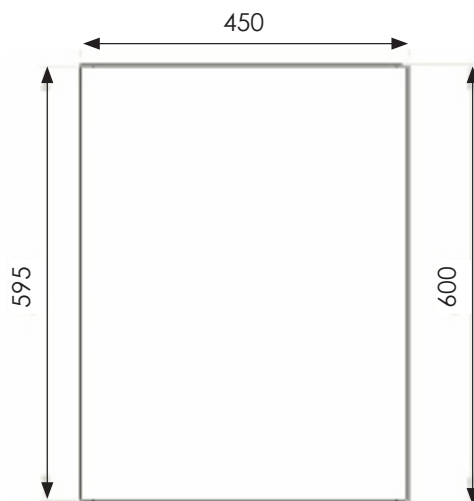

PRODUCT INFORMATION: 45CM SINGLE DOOR MIRROR CABINET

Elevation

End View

SCENE FURNITURE 60CM DOUBLE DOOR MIRROR CABINET

CODE: WSSMC60WH - GLOSS WHITE

CODE: WSSMC60AG GLOSS ASH GREY

CODE: WSSMC60CH GLOSS CHARCOAL