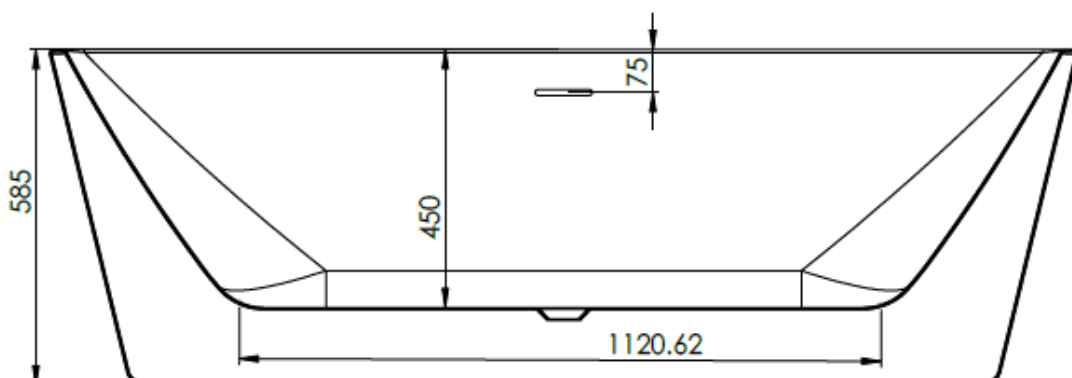

FREESTANDING BATH - VARGA

PRODUCT VARGA FREESTANDING BATH

CODE WSVAR18

SIZE 1800 X 800 X 580MM

LITRES 340 LITRES