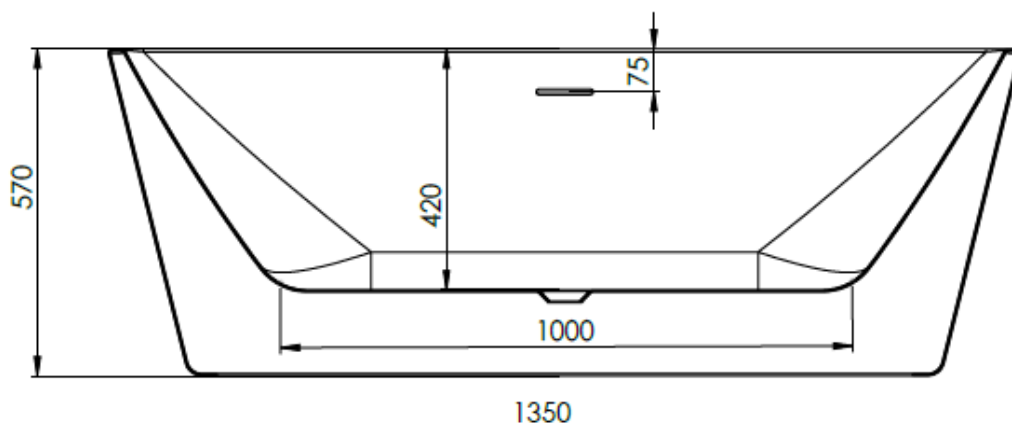

FREESTANDING BATH - VARGA

PRODUCT VARGA FREESTANDING BATH

CODE WSVAR16

SIZE 1600 X 750 X 570MM

CAPACITY 265 LITRES