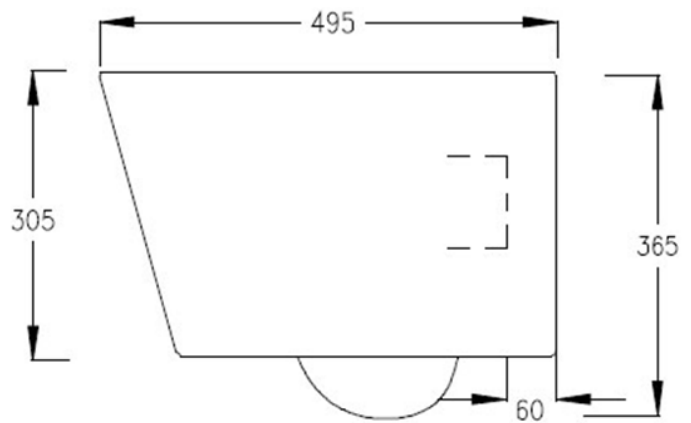

ANON RIMLESS BACK TO WALL WC - ANW1

PRODUCT RIMLESS BACK TO WALL WC

CODE ANW1

SIZE 365 X 420 (H) X 520MM

COLOUR WHITE