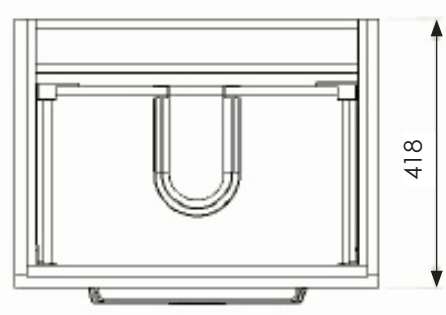

SCENE FURNITURE 80CM FLOOR STANDING VANITY UNIT

CODE: SF80WH WHITE

CODE: SF80AG GLOSS ASH GREY

CODE: SF80CH GLOSS CHARCOAL

MANUFACTURER: THE WHITE SPACE

RANGE: SCENE FURNITURE - STANDARD COLOURS

PRODUCT INFORMATION: 80CM

FLOORSTANDING VANITY UNIT