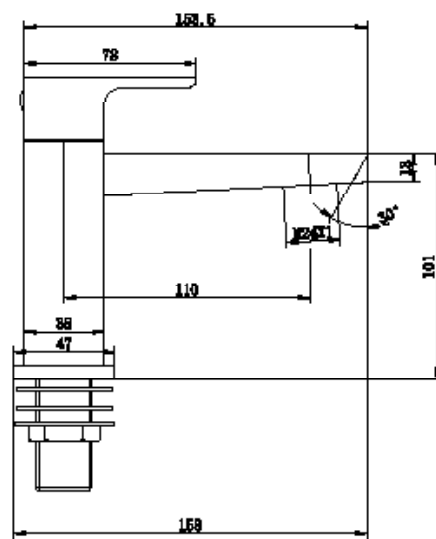

VETO BRASSWARE BATH FILLER

CODE: VET4C - CHROME

CODE: VET4B - BLACK

MANUFACTURER: THE WHITE SPACE

RANGE: VETO

PRODUCT INFORMATION: VETO BATH FILLER