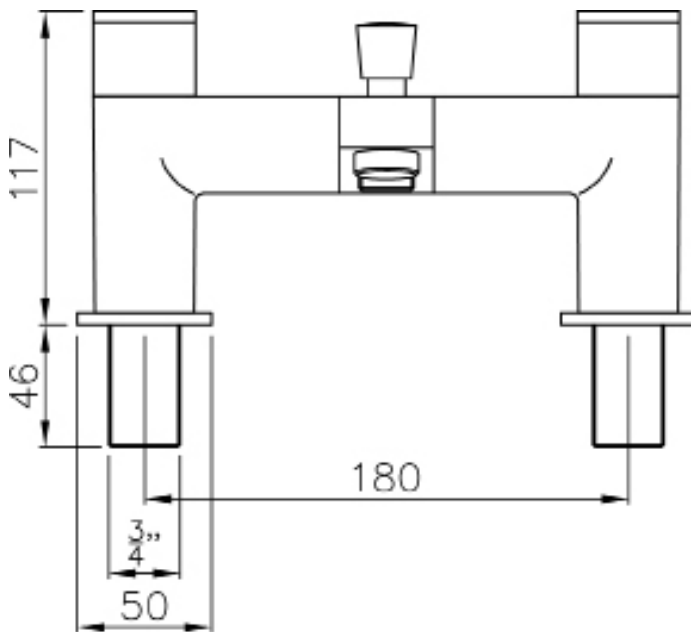

LEVA BRASSWARE BATH SHOWER MIXER WSTL04

CODE: WSTL04

MANUFACTURER: THE WHITE SPACE

RANGE: LEVA

PRODUCT INFORMATION: LEVA BATH
SHOWER MIXER - CHROME