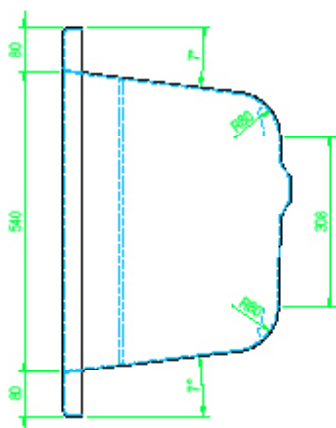

REINFORCED BATHS ALUNA 1700 X 700MM

ALU1770

CODE: ALU1770

MANUFACTURER: THE WHITE SPACE

RANGE: REINFORCED BATHS

PRODUCT INFORMATION: ALUNA DOUBLE ENDED
BATH 1700 X 700MM - WHITE