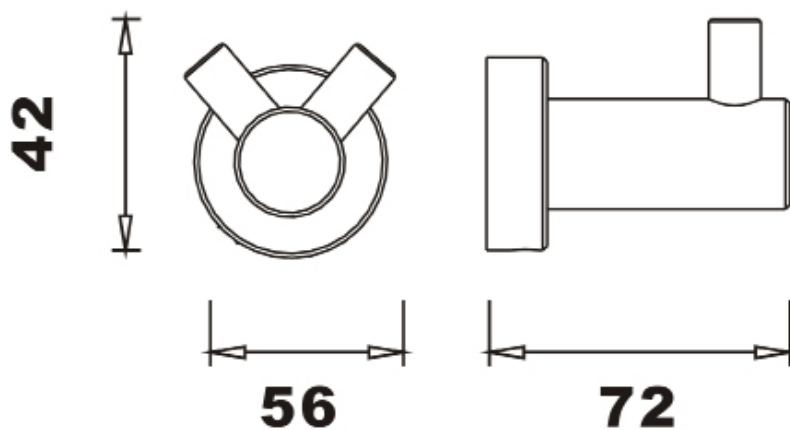

WC BRUSH AND HOLDER

PRODUCT WC BRUSH AND HOLDER

CODE LEG13C - CHROME
LEG13B - BLACK

SIZE 93 X 93MM

CAPITA ACCESSORIES

ROBE HOOK

PRODUCT	ROBE HOOK
CODE	CAP3C - CHROME CAP3B - MATT BLACK CAP3BR - BRUSHED BRASS
SIZE	56 X 42 X 72MM