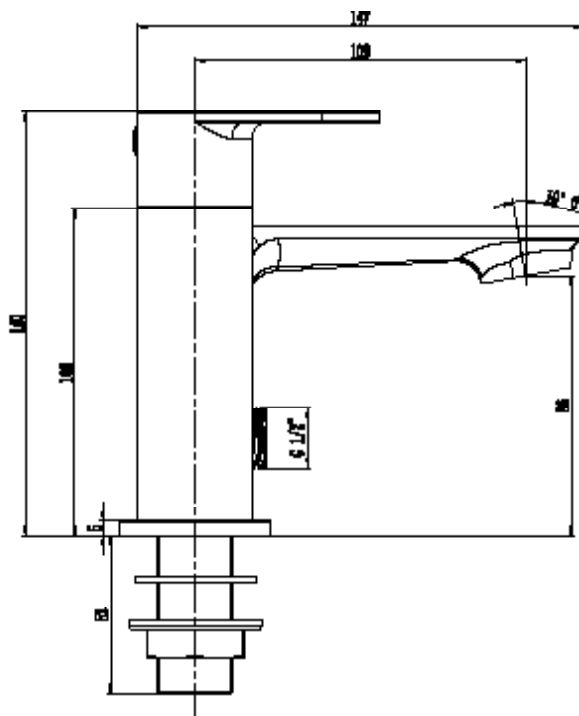

TRUE BRASSWARE BATH SHOWER MIXER LEV04

CODE: LEV04

MANUFACTURER: THE WHITE SPACE

RANGE: TRUE BRASSWARE

PRODUCT INFORMATION: TRUE BRASSWARE

BATH SHOWER MIXER WITH HOSE AND

HANDSET - CHROME

PIN LUX - MINI MONO BASIN MIXER