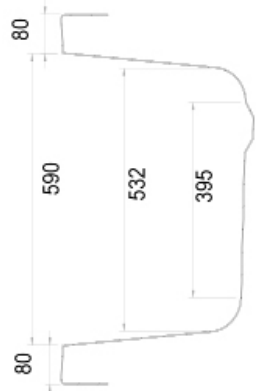

CODE WSBM1770

SIZE 1700 X 700 X 380 (H) MM

COLOUR WHITE

REINFORCED BATHS

MAGNUS 1700 X 750MM

WSBM1775

PRODUCT	MAGNUS DOUBLE ENDED
CODE	WSBM1775
SIZE	1700 X 750 X 380 (H) MM
COLOUR	WHITE

SECTION A-A