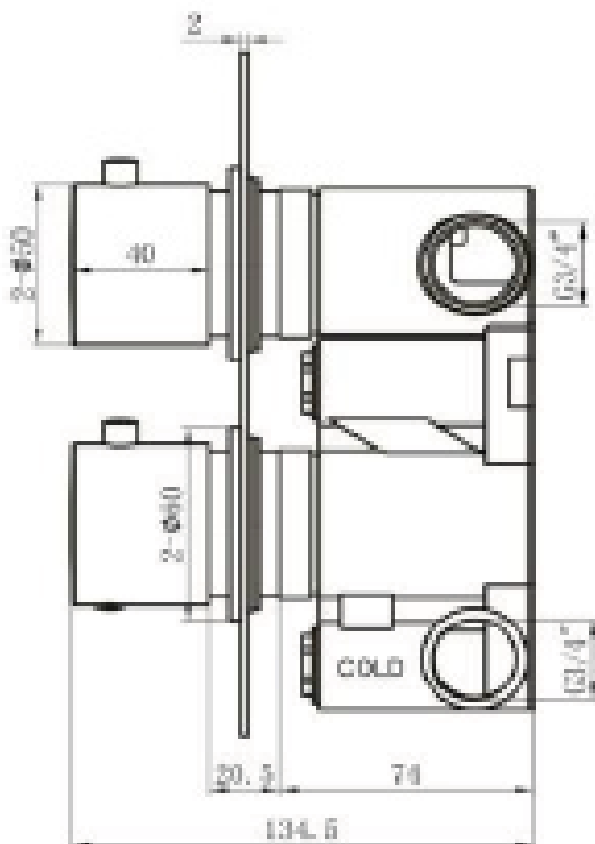

DUAL OUTLET CONCEALED SHOWER VALVE - ROUND

CODE: DC2 - CHROME

CODE: DC2B - BLACK

CODE: DC2BR - BRUSHED BRASS

MANUFACTURER: THE WHITE SPACE

RANGE: DC THERMOSTATIC SHOWER VALVES

PRODUCT INFORMATION: CONCEALED SHOWER VALVE
- ROUND HANDLE, DUAL OUTLET