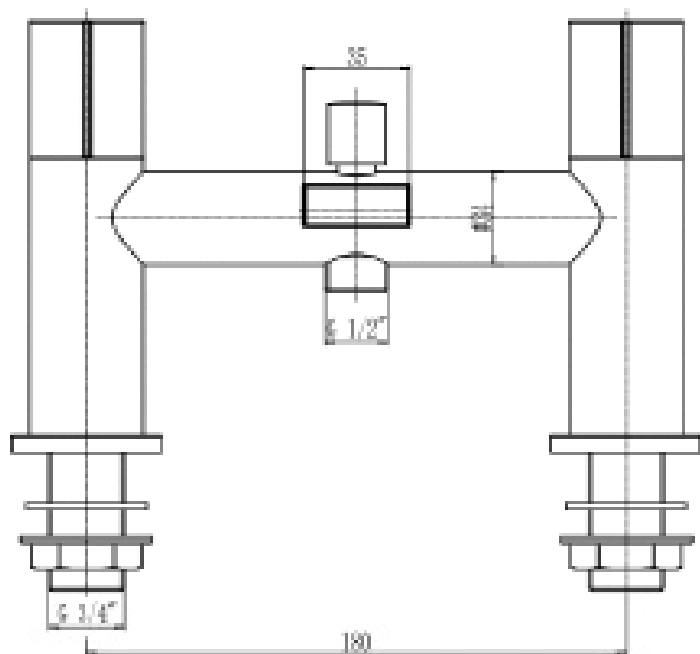

EVO BLACK BATH SHOWER MIXER EV3B

CODE: EV3B

MANUFACTURER: THE WHITE SPACE

RANGE: EVO BLACK

PRODUCT INFORMATION: EVO BLACK BATH
SHOWER MIXER WITH HOSE AND
HANDSET - BLACK