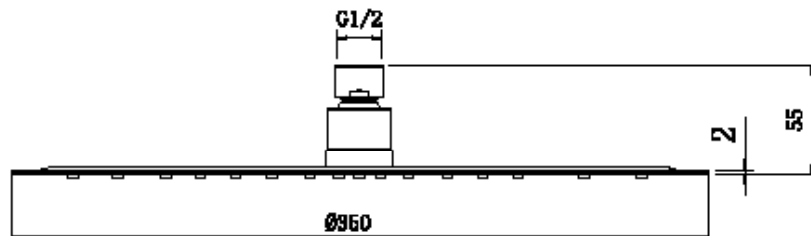

350MM ULTRA SLIM ROUND SHOWER HEAD - CHROME

CODE: WSV009

MANUFACTURER: THE WHITE SPACE

RANGE: DC THERMOSTATIC SHOWER VALVES

PRODUCT INFORMATION: 350MM ULTRA SLIM
SHOWER HEAD - CHROME