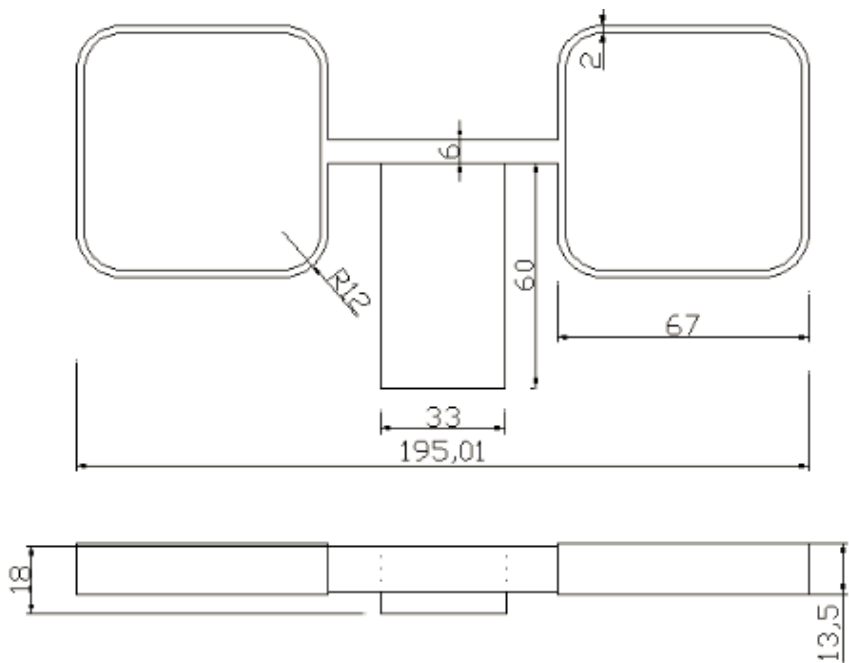

CODE LEG5C - CHROME
LEG5B - BLACK

SIZE 195 X 85 (H) X 94MM

LEGEND ACCESSORIES

TOILET ROLL HOLDER

PRODUCT	TOILET ROLL HOLDER
CODE	LEG1C - CHROME LEG1B - BLACK LEG1BR - BRUSHED BRASS
SIZE	153 X 20 (H) X 104MM