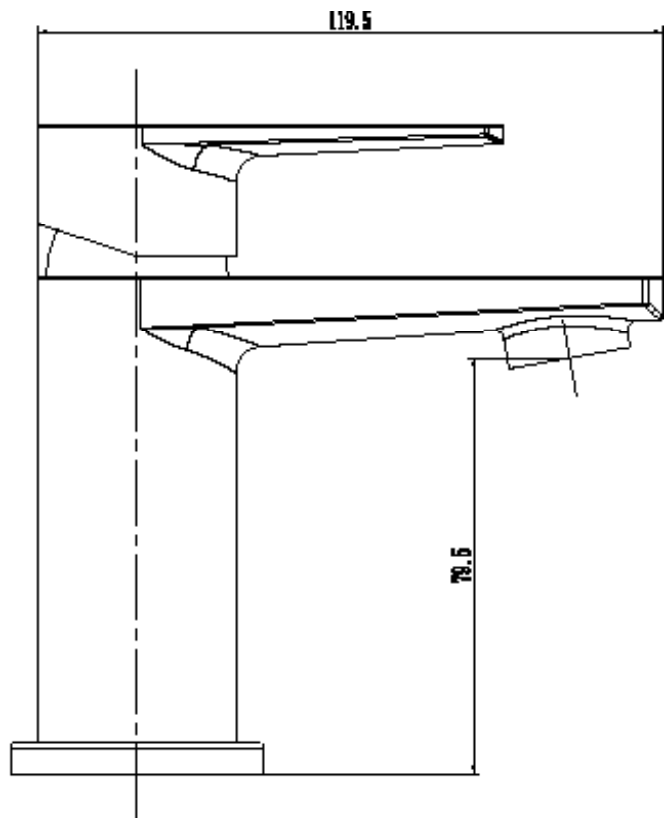

SIERRA MINI MONO MIXER SI07

CODE: SI07

MANUFACTURER: THE WHITE SPACE

RANGE: SIERRA

PRODUCT INFORMATION: MINI MONO MIXER (INC SPRUNG
WASTE) - CHROME