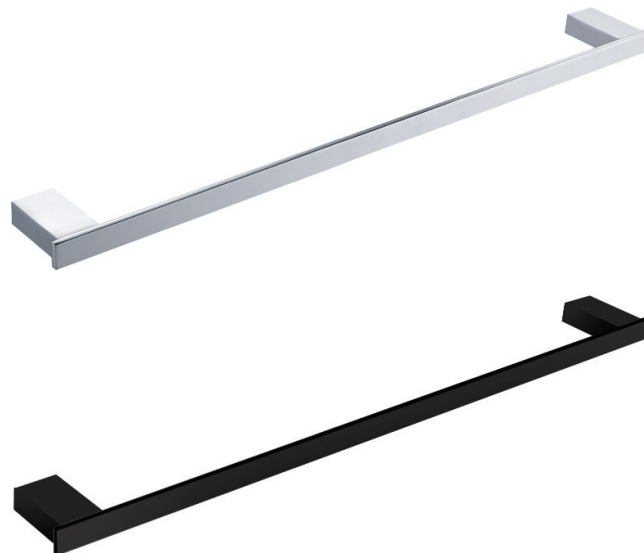

LEGEND ACCESSORIES

TOWEL RAIL

PRODUCT TOWEL RAIL

CODE LEG10C - CHROME
LEG10B - BLACK

SIZE 600 X 20 (H) X 65MM