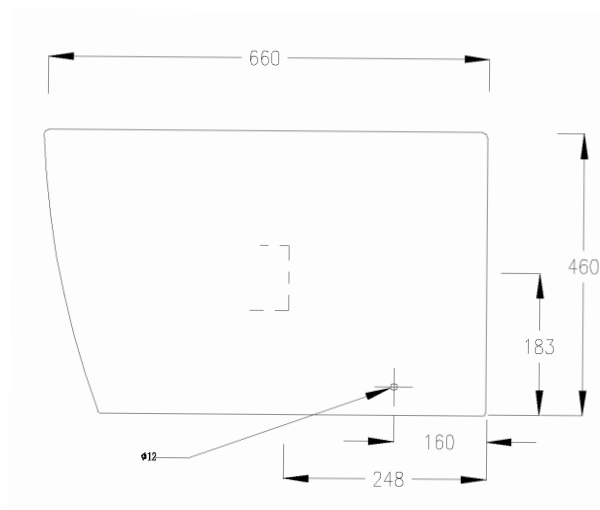

LAB RIMLESS CLOSE COUPLED WC (OPEN BACK) - LABW14

PRODUCT RIMLESS CLOSE COUPLED WC (OPEN BACK)

CODE 3

SIZE 360 X 460(H) X 660MM

PAN HEIGHT 460MM

COLOUR MATT WHITE

LAB RIMLESS BACK TO WALL WC - LABW1

PRODUCT RIMLESS BACK TO WALL WC