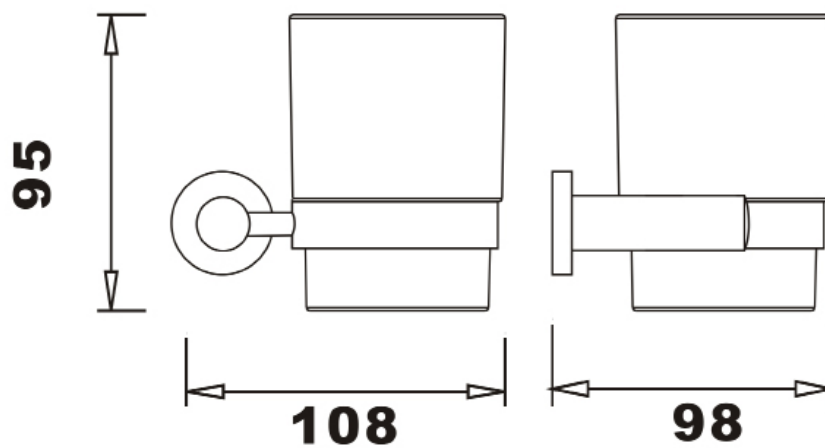

CAPITA ACCESSORIES TUMBLER AND HOLDER

PRODUCT	TUMBLER AND HOLDER
CODE	CAP5C - CHROME CAP5B - MATT BLACK CAP5BR - BRUSHED BRASS
SIZE	108 X 95 X 98MM