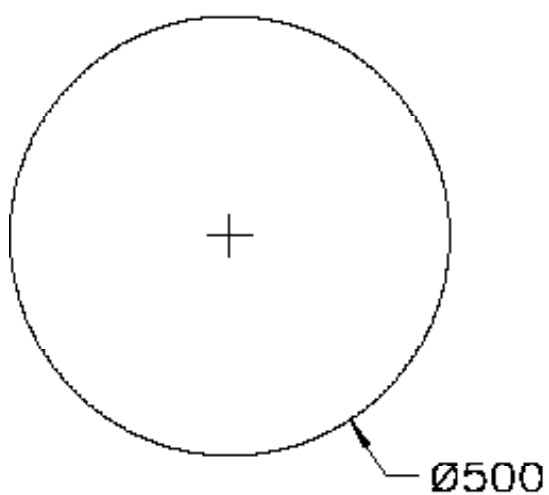

NON - ILLUMINATED MIRRORS

ROUND 50 X 450CM

RDM50

CODE: RDM50

MANUFACTURER: THE WHITE SPACE

RANGE: NON-ILLUMINATED MIRROR

PRODUCT INFORMATION: ROUND
NON-ILLUMINATED MIRROR 50CM DIAMETER