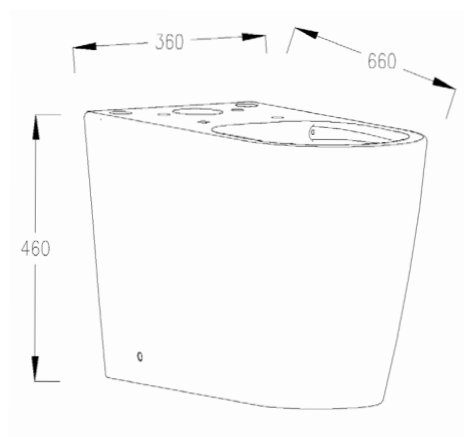

LAB RIMLESS CLOSE COUPLED WC (OPEN BACK) - LABW14

PRODUCT RIMLESS CLOSE COUPLED WC (OPEN BACK)

CODE 3

SIZE 360 X 460(H) X 660MM

PAN HEIGHT 460MM

COLOUR MATT WHITE

LAB RIMLESS BACK TO WALL WC - LABW1

PRODUCT RIMLESS BACK TO WALL WC