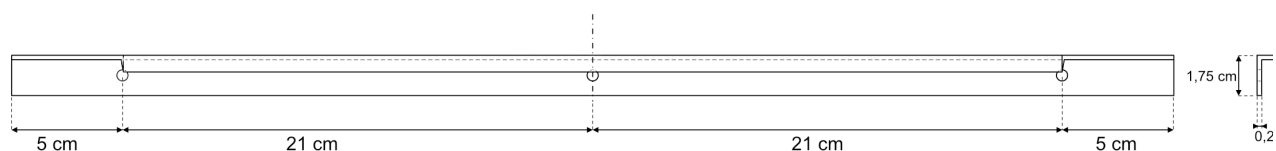

CHOICE SLIM BASIN - SLB60

PRODUCT CHOICE SLIM BASIN

CODE SLB60

SIZE 61 X 46.5 CM

COLOUR WHITE

CHOICE SLIM BASIN - SLB80

PRODUCT CHOICE SLIM BASIN

CODE SLB80