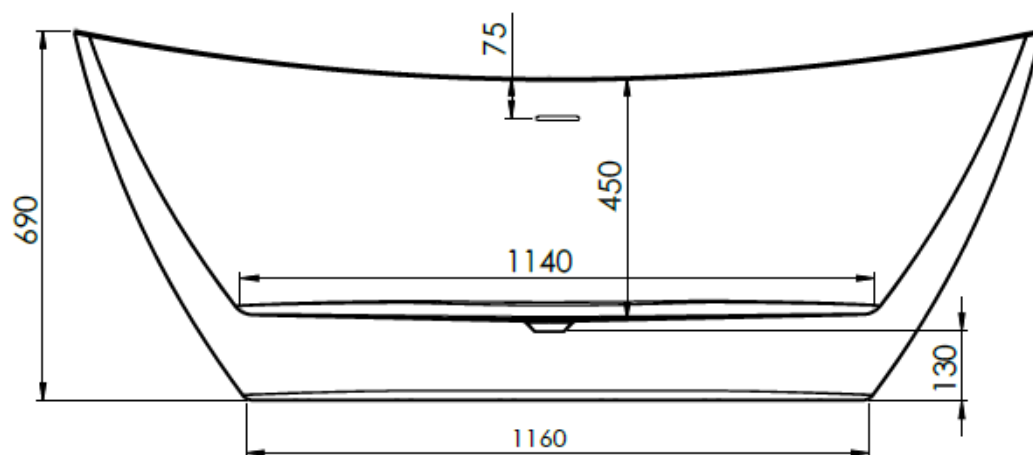

CAPACITY 270 LITRES

FREESTANDING BATH - SENNA

PRODUCT SENNA FREESTANDING BATH

CODE WSEN16

SIZE 1555 X 745 X 580MM

CAPACITY 172 LITRES

FREESTANDING BATH - SENNA

PRODUCT SENNA FREESTANDING BATH