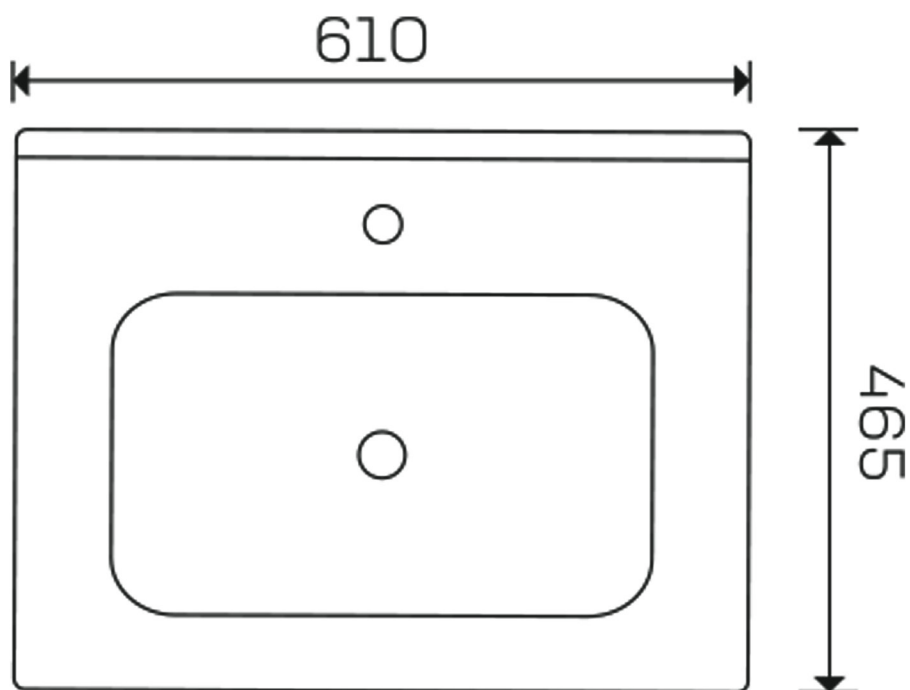

CHOICE SLIM BASIN - SLB60

PRODUCT CHOICE SLIM BASIN

CODE SLB60

SIZE 61 X 46.5 CM

COLOUR WHITE