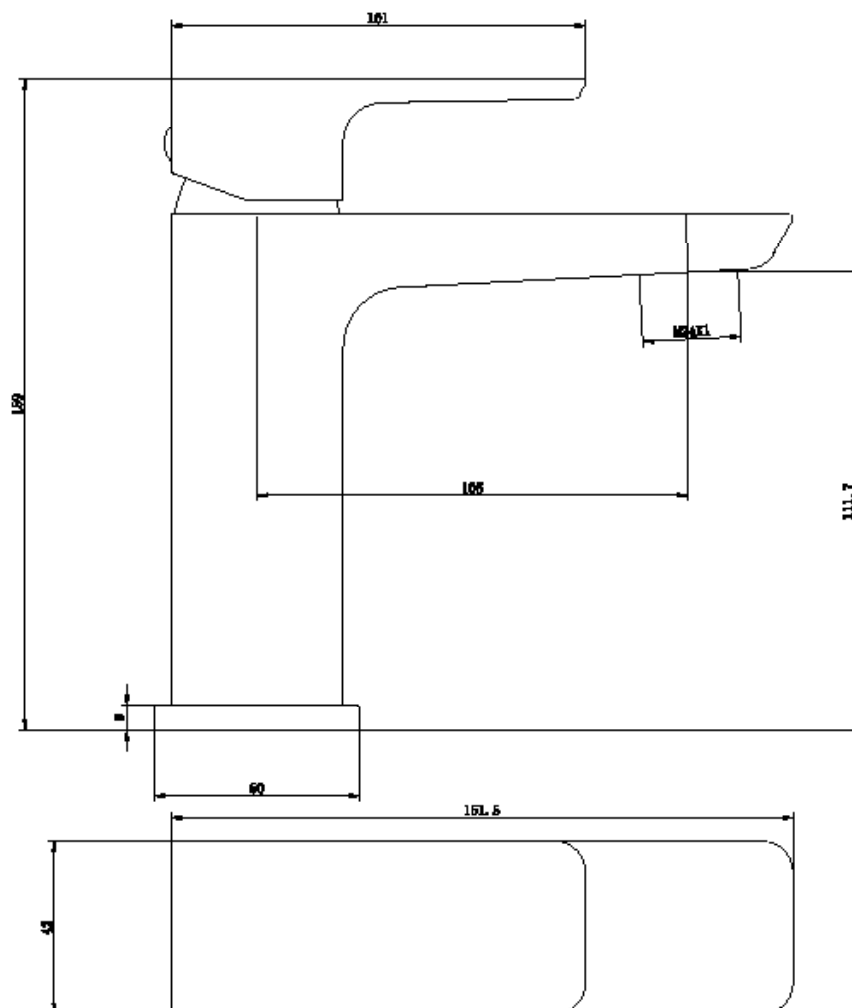

PRODUCT INFORMATION: VETO MINI MONOBLOC BASIN MIXER WITH SPRUNG PLUG WASTE

VETO BRASSWARE MONOBLOC BASIN MIXER

CODE: VET2C - CHROME

CODE: VET2B - BLACK

MANUFACTURER: THE WHITE SPACE

RANGE: VETO

PRODUCT INFORMATION: VETO MONOBLOC
BASIN MIXER WITH SPRUNG PLUG WASTE