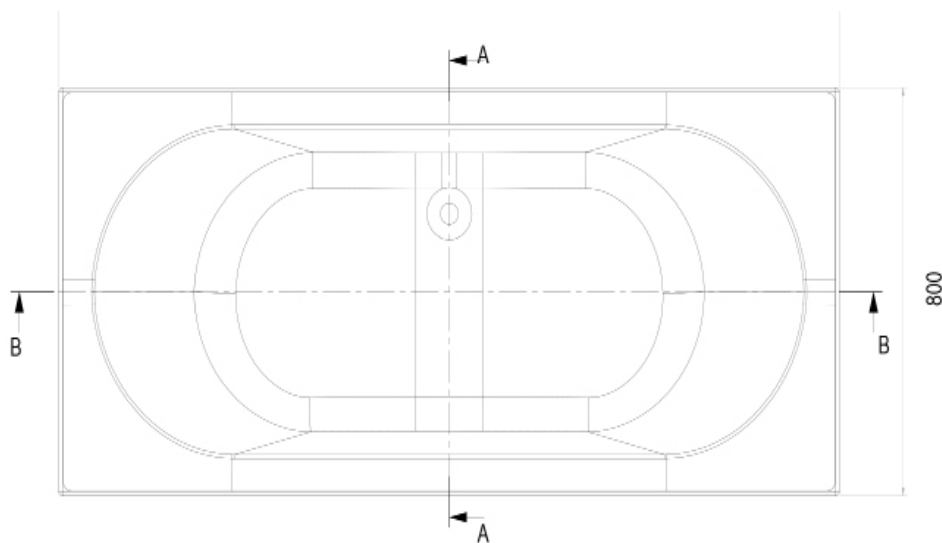

REINFORCED BATHS

MAGNUS 1800 X 800MM

WSBM1880

PRODUCT   MAGNUS DOUBLE ENDED

CODE   WSBM1880

SIZE   1800 X 800 X 380 (H) MM

COLOUR   WHITE