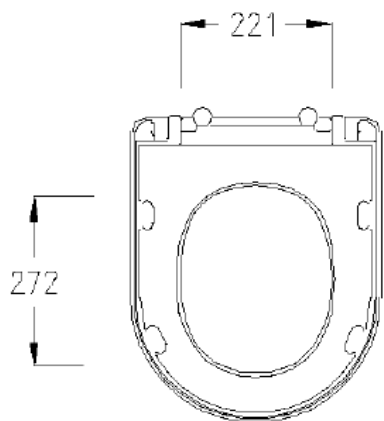

LAB SLIM SOFT CLOSE SEAT - WHITE

LABW11

PRODUCT LAB SOFT CLOSE SEAT - WHITE

CODE LABW11

SIZE 367 X 41/37 (H) X 445MM

COLOUR MATT WHITE