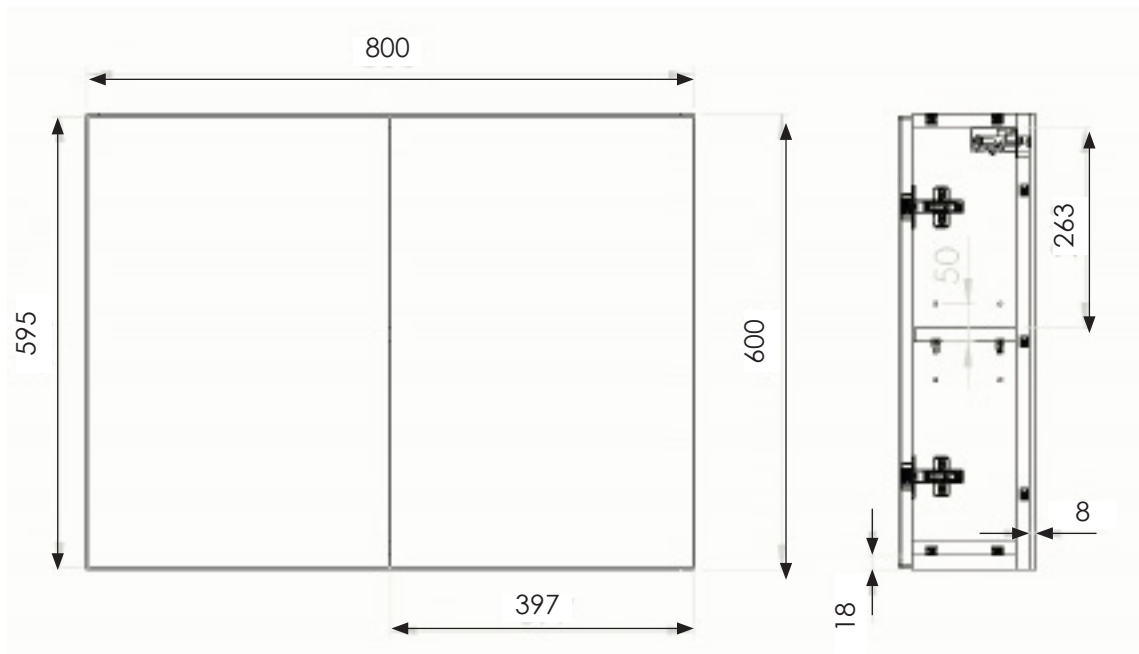

SCENE FURNITURE 80CM DOUBLE DOOR MIRROR CABINET

CODE: WSSMC80WH - GLOSS WHITE

CODE: WSSMC80AG GLOSS ASH GREY

CODE: WSSMC80CH GLOSS CHARCOAL

MANUFACTURER: THE WHITE SPACE

RANGE: SCENE FURNITURE - STANDARD COLOURS

PRODUCT INFORMATION: 80CM DOUBLE DOOR
MIRROR CABINET