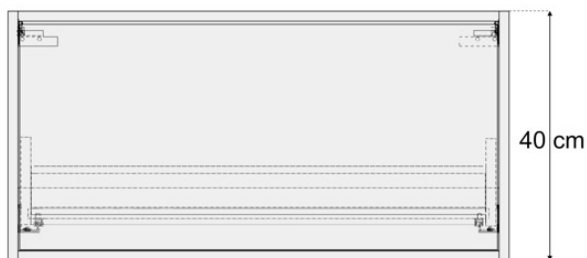

CODE EUW4

SIZE 390 X 840 (H) X 650MM

COLOUR WHITE

EUNA RIMLESS BACK TO WALL WC - EUW1

PRODUCT RIMLESS BACK TO WALL WC

CODE EUW1

SIZE 370 X 415 (H) X 545MM

COLOUR WHITE

COLOUR WHITE
LIGHT GREY
DARK GREY
DARK SAGE GREEN

CHOICE 80CM WALL HUNG UNIT

PRODUCT 80CM WALL HUNG UNIT

CODE CW80W
CW80LG
CW80DG
CW80G

SIZE 800 X 455 (H) X 400MM

COLOUR WHITE
LIGHT GREY
DARK GREY
DARK SAGE GREEN