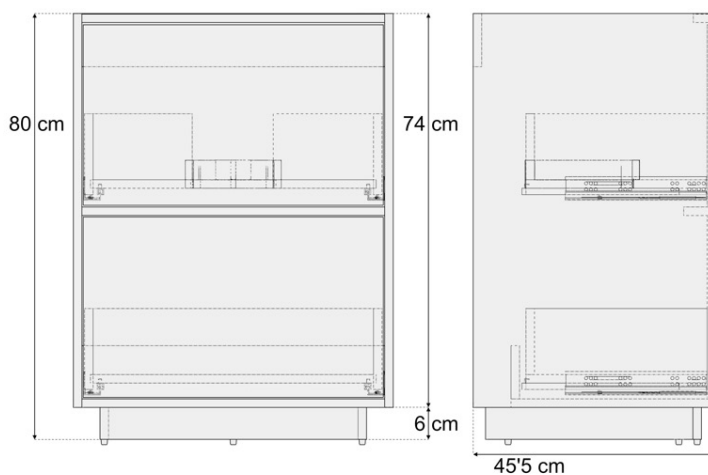

CHOICE 60CM FLOORSTANDING UNIT

PRODUCT 60CM FLOORSTANDING UNIT

CODE CF60W
CF60LG
CF60DG
CF60G

SIZE 600 X 455 (H) X 800MM

COLOUR WHITE
LIGHT GREY
DARK GREY
DARK SAGE GREEN