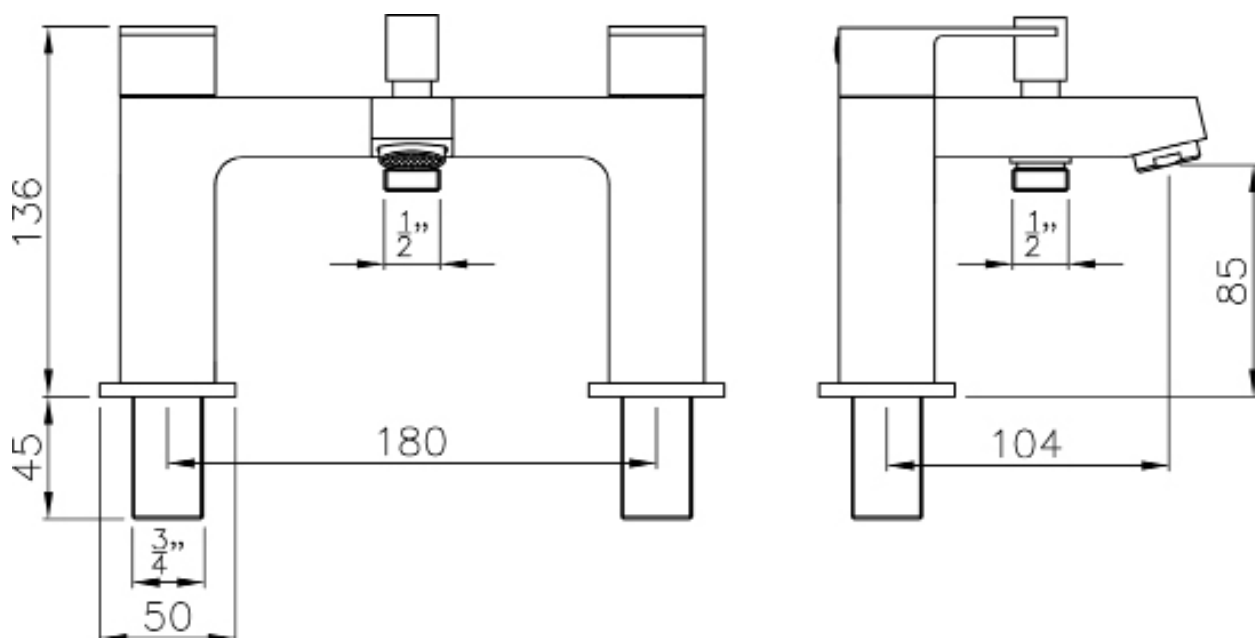

RANGE: FORTE

PRODUCT INFORMATION: FORTE BATH FILLER -
CHROME

FORTE BRASSWARE BATH SHOWER MIXER WSTF04

CODE: WSTF04

MANUFACTURER: THE WHITE SPACE

RANGE: FORTE

PRODUCT INFORMATION: FORTE BATH
SHOWER MIXER - CHROME