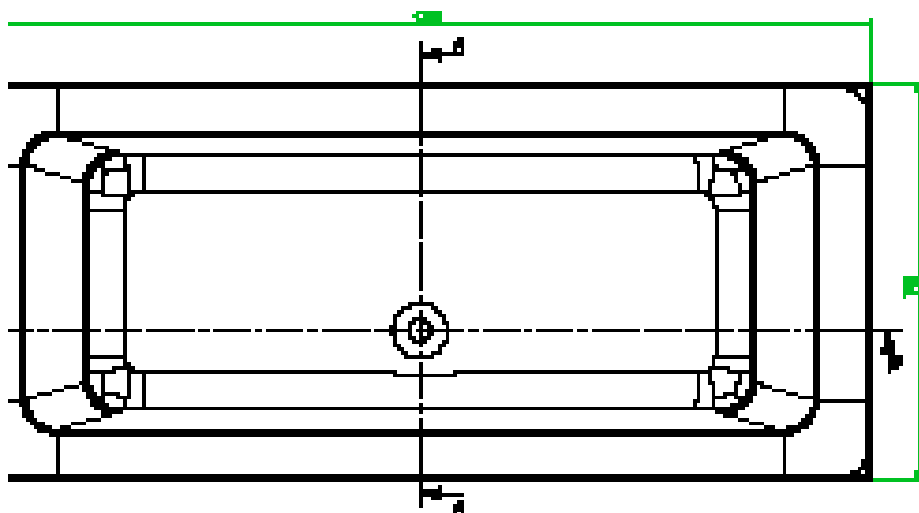

REINFORCED BATHS ALUNA

1700 X 750MM

ALU1775

CODE: ALU1775

MANUFACTURER: THE WHITE SPACE

RANGE: REINFORCED BATHS

PRODUCT INFORMATION: ALUNA DOUBLE ENDED
BATH 1700 X 750MM - WHITE