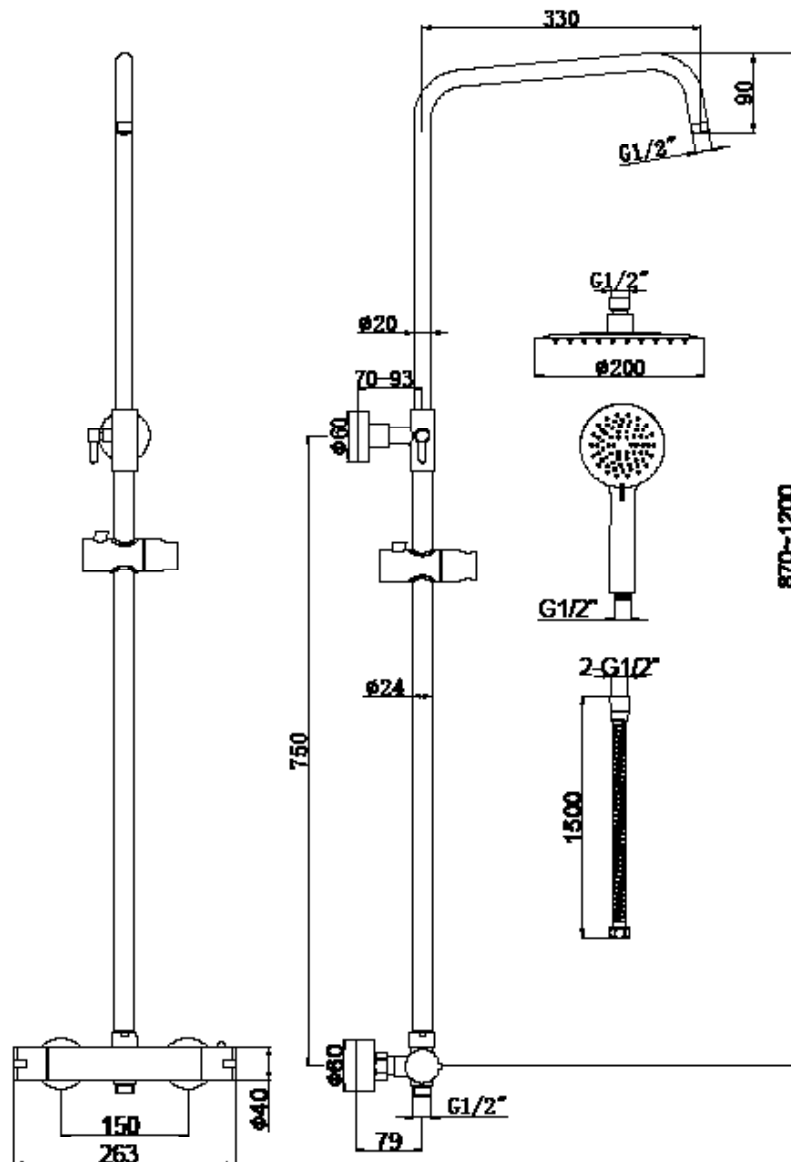

CODE: YES1B - BLACK

CODE: YES1BR - BRUSHED BRASS

MANUFACTURER: THE WHITE SPACE

RANGE: YES BAR SHOWER

DUAL CONTROL BAR VALVE WITH INTEGRAL FIXED HEAD AND SLIDE RAIL - SQUARE

CODE: YES3C

MANUFACTURER: THE WHITE SPACE