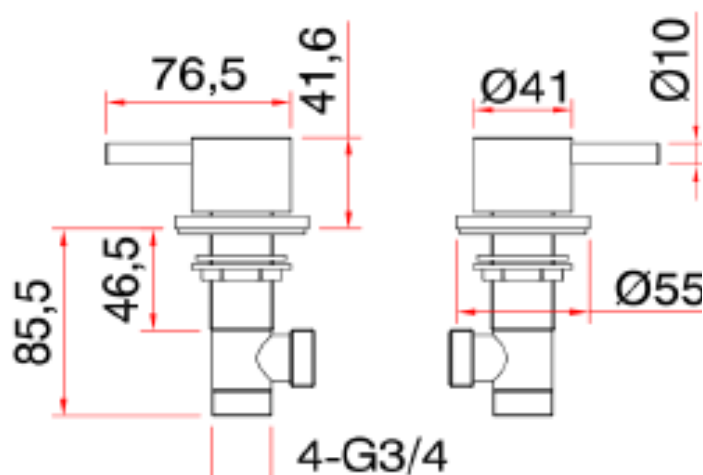

PIN LUX - DECK MOUNTED SIDE VALVES

PRODUCT DECK MOUNTED SIDE VALVES

CODE PINL03 - CHROME
PINL03K - MATT BLACK

MIN PRESSURE 0.2 BAR