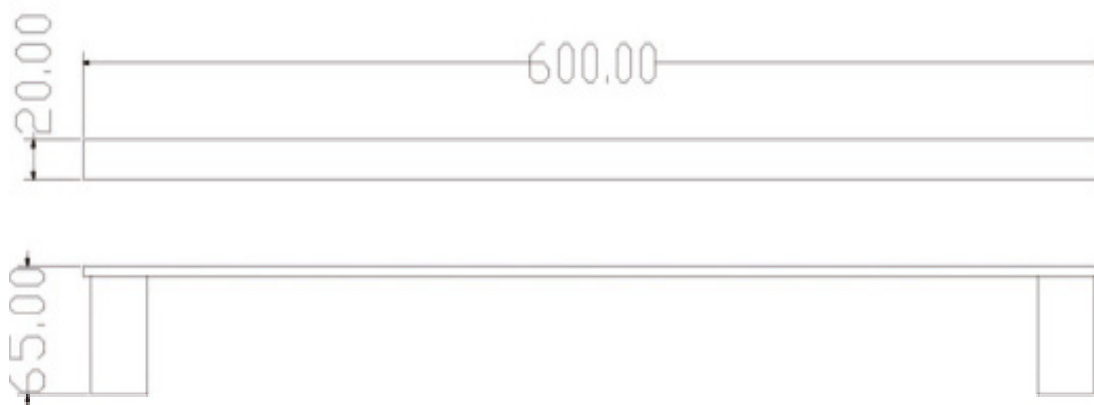

LEGEND ACCESSORIES

TOWEL RAIL

PRODUCT TOWEL RAIL

CODE LEG10C - CHROME
LEG10B - BLACK

SIZE 600 X 20 (H) X 65MM