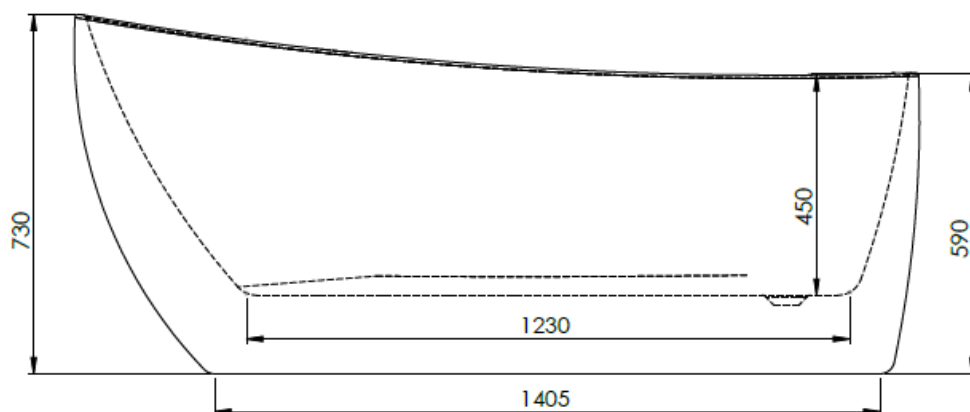

CODE WSVAR18

SIZE 1800 X 800 X 580MM

LITRES 340 LITRES

FREESTANDING BATH - SOUK

PRODUCT SOUK FREESTANDING BATH

CODE WSSOU17

SIZE 1700 X 750 X 590-730MM

CAPACITY 245 LITRES