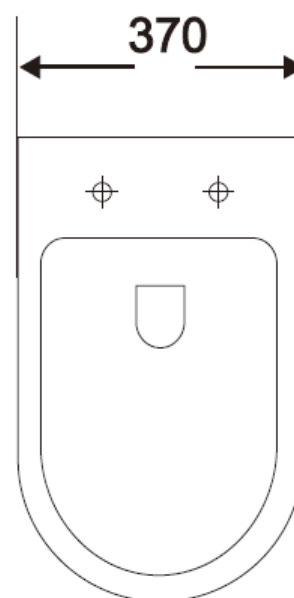

CODE PR31

EUNA RIMLESS CLOSE COUPLED WC (OPEN BACK) - EUW3

PRODUCT RIMLESS CLOSE COUPLED WC (OPEN BACK)

CODE EUW3

SIZE 390 X 840 (H) X 650MM

COLOUR WHITE

EUNA RIMLESS CLOSE COUPLED WC (CLOSED BACK) - EUW4

PRODUCT RIMLESS CLOSE COUPLED WC (CLOSED BACK)

CODE EUW4

SIZE 390 X 840 (H) X 650MM

COLOUR WHITE

EUNA RIMLESS BACK TO WALL WC - EUW1

PRODUCT RIMLESS BACK TO WALL WC

CODE EUW1

SIZE 370 X 415 (H) X 545MM

COLOUR WHITE

EUNA RIMLESS WALL HUNG WC - EUW2

PRODUCT RIMLESS WALL HUNG WC

CODE EUW2

SIZE 370 X 375 (H) X 545MM

COLOUR WHITE

EUNA COMFORT HEIGHT RIMLESS CLOSE COUPLED WC (CLOSED BACK) - EUW7

PRODUCT COMFORT HEIGHT CLOSE COUPLED WC (OPEN BACK)