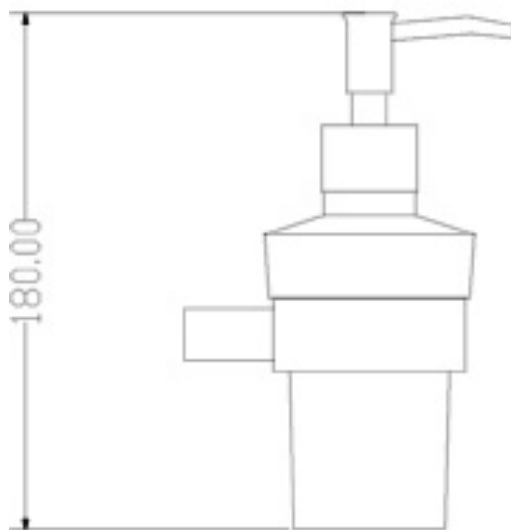

LEGEND ACCESSORIES

LIQUID SOAP DISPENSER

PRODUCT LIQUID SOAP DISPENSER

CODE LEG9C - CHROME
LEG9B - BLACK

SIZE 73 X 180 (H) X 73MM