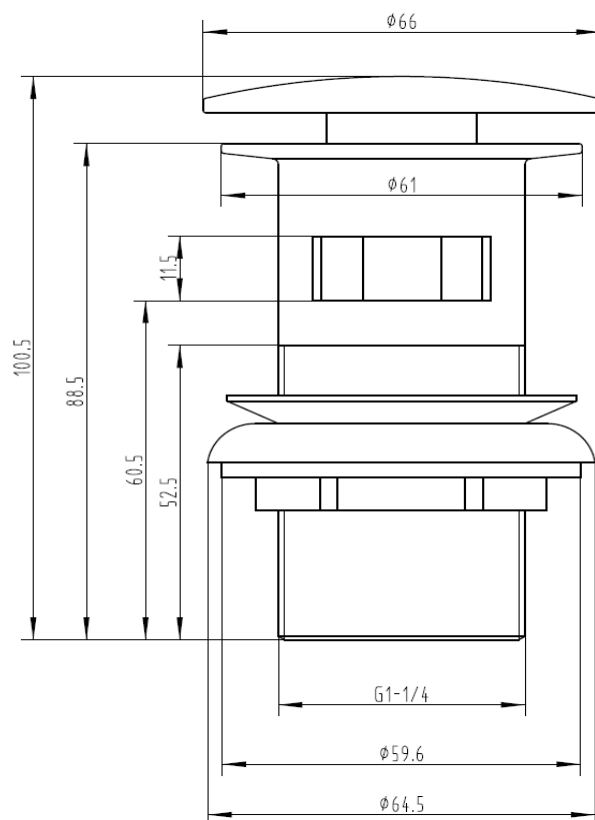

CODE: PZW1C - CHROME

CODE: PZW1B - BLACK

CODE: PZW1BR - BRUSHED BRASS

MANUFACTURER: THE WHITE SPACE

RANGE: WASTES

PRODUCT INFORMATION: SPRUNG PLUG
BASIN WASTE - LARGE COVER - SLOTTED

SPRUNG PLUG BASIN WASTE- STANDARD COVER