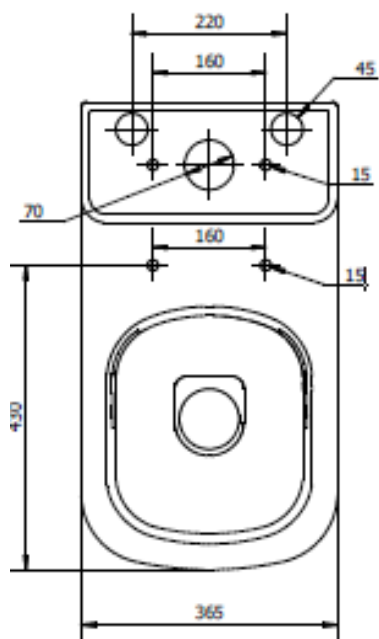

CODE EUW4

SIZE 390 X 840 (H) X 650MM

COLOUR WHITE

EUNA RIMLESS BACK TO WALL WC - EUW1

PRODUCT RIMLESS BACK TO WALL WC

CODE EUW1

SIZE 370 X 415 (H) X 545MM

COLOUR WHITE

PAN HEIGHT 432 MM

COLOUR MATT WHITE

LAB RIMLESS CLOSE COUPLED WC (OPEN BACK) - LABW13

PRODUCT RIMLESS CLOSE COUPLED WC (OPEN BACK)

CODE 3

SIZE 365 X 432 (H) X 660MM

PAN HEIGHT 425MM

COLOUR MATT WHITE

LAB RIMLESS CLOSE COUPLED WC (OPEN BACK) - LABW14

PRODUCT RIMLESS CLOSE COUPLED WC (OPEN BACK)

CODE 3

SIZE 360 X 460(H) X 660MM

PAN HEIGHT 460MM

COLOUR MATT WHITE

LAB RIMLESS BACK TO WALL WC - LABW1

PRODUCT RIMLESS BACK TO WALL WC