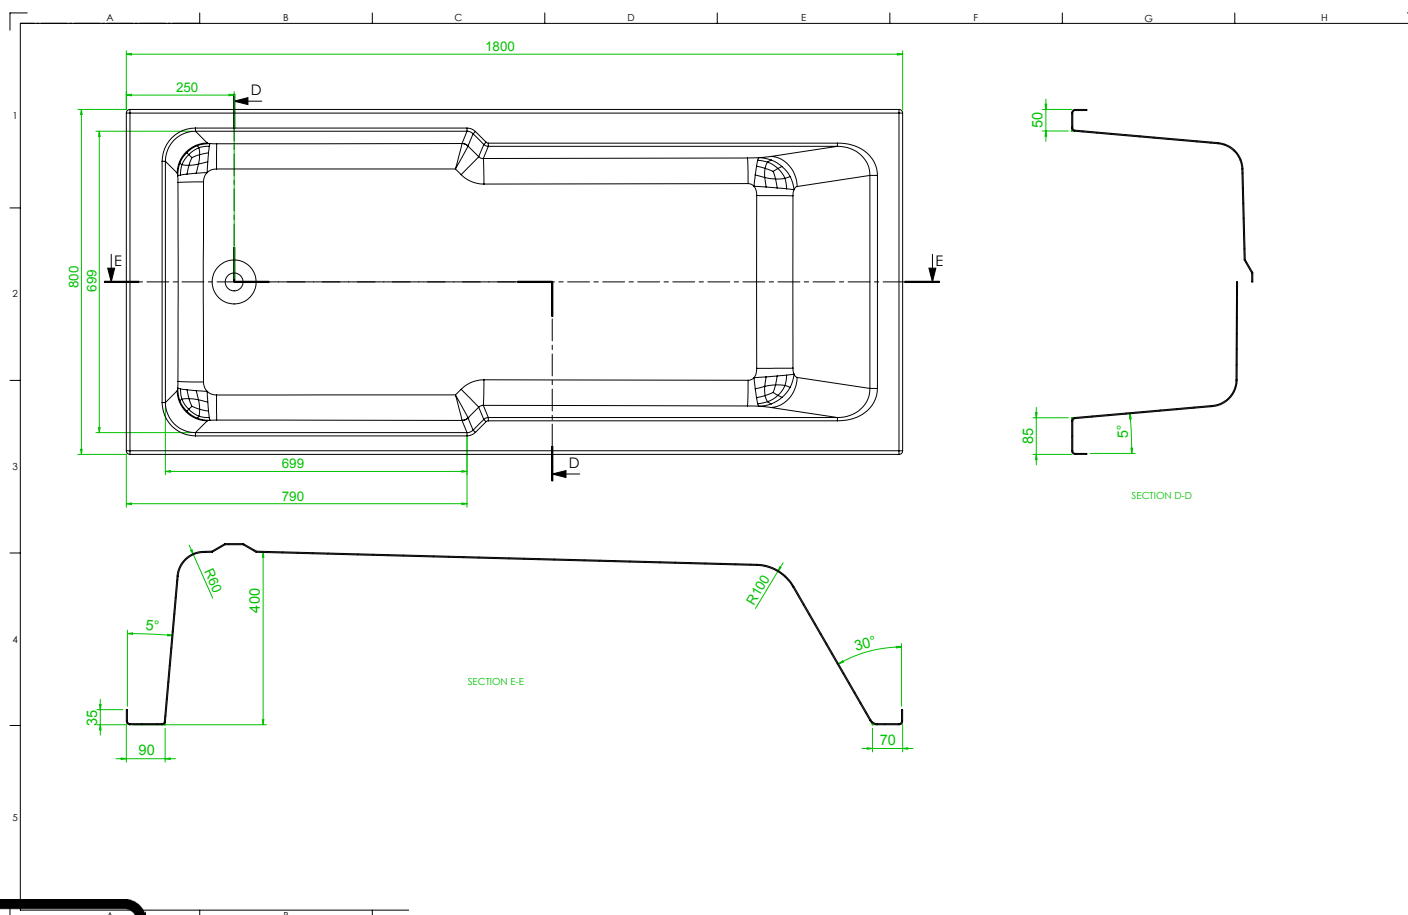

REINFORCED BATHS IBATH

1800 X 800MM

IBA1880

CODE: IBA1880

MANUFACTURER: THE WHITE SPACE

RANGE: REINFORCED BATHS

PRODUCT INFORMATION: I-BATH SINGLE ENDED
SHOWER BATH 1800 X 800MM - WHITE