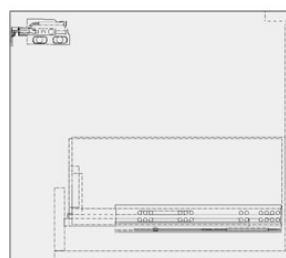

COLOUR WHITE
LIGHT GREY
DARK GREY
DARK SAGE GREEN

CHOICE 80CM WALL HUNG UNIT

PRODUCT 80CM WALL HUNG UNIT

CODE CW80W
CW80LG
CW80DG
CW80G

SIZE 800 X 455 (H) X 400MM

COLOUR WHITE
LIGHT GREY
DARK GREY
DARK SAGE GREEN