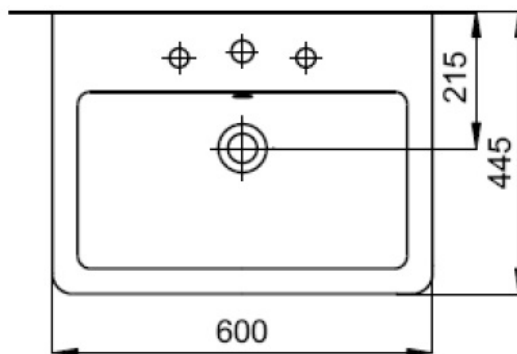

SCENE BASIN 60CM

WSSSB04

PRODUCT	SCENE BASIN
CODE	WSSSB04
SIZE	60 X 44.5CM 1TAP HOLE
COLOUR	WHITE