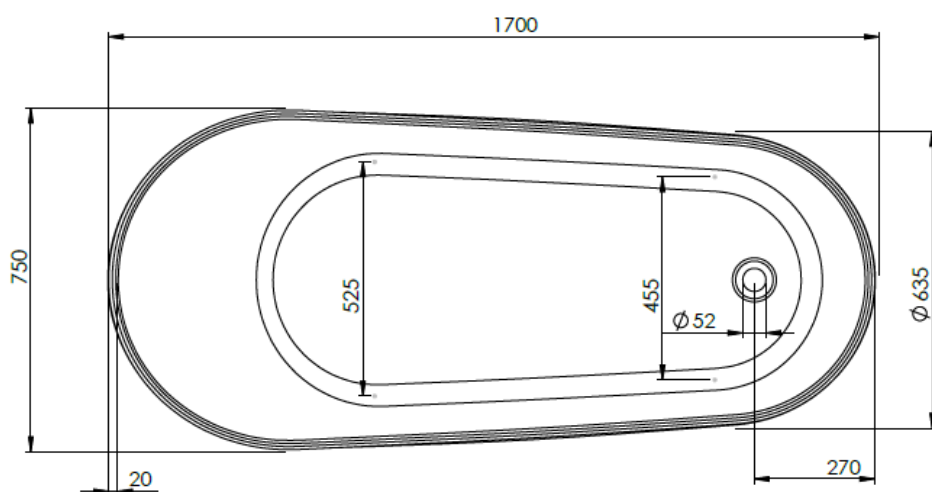

REINFORCED BATHS

ARNOLD 1480 X 685MM

WSBA1570

PRODUCT	ARNOLD SINGLE ENDED
CODE	WSBA1570
SIZE	1480 X 685 X 380 (H) MM
COLOUR	WHITE

REINFORCED BATHS

ARNOLD 1580 X 685MM

WSBA1670

PRODUCT	ARNOLD SINGLE ENDED
CODE	WSBA1670
SIZE	1580 X 685 X 380 (H) MM
COLOUR	WHITE