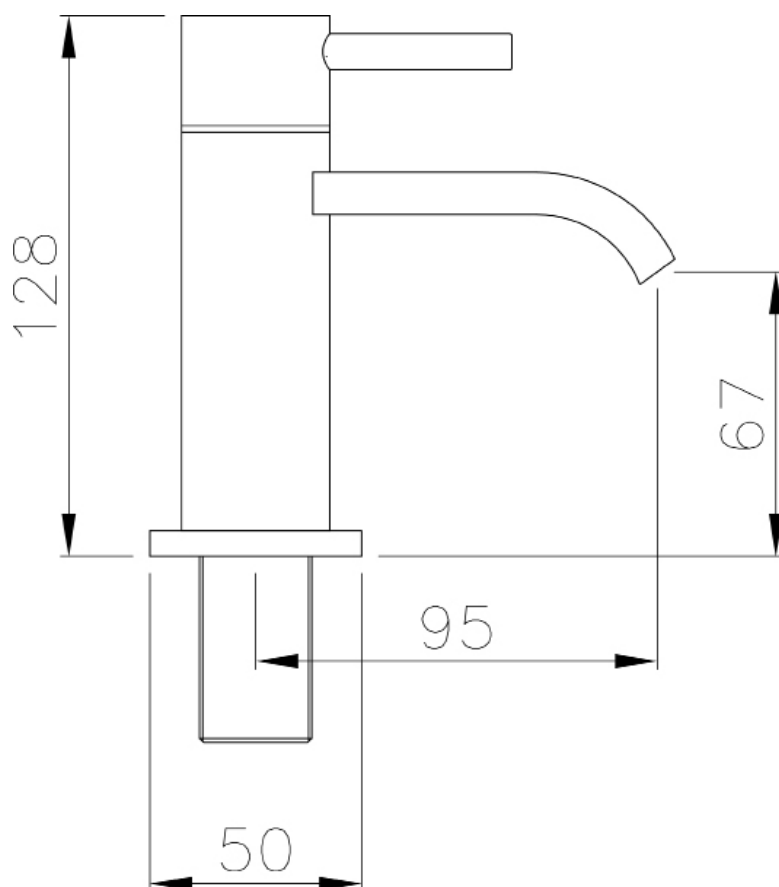

FALL BRASSWARE BATH PILLAR TAPS WSTF53

CODE: WSTF53

MANUFACTURER: THE WHITE SPACE

RANGE: FALL

PRODUCT INFORMATION: FALL BATH
PILLAR TAPS - CHROME