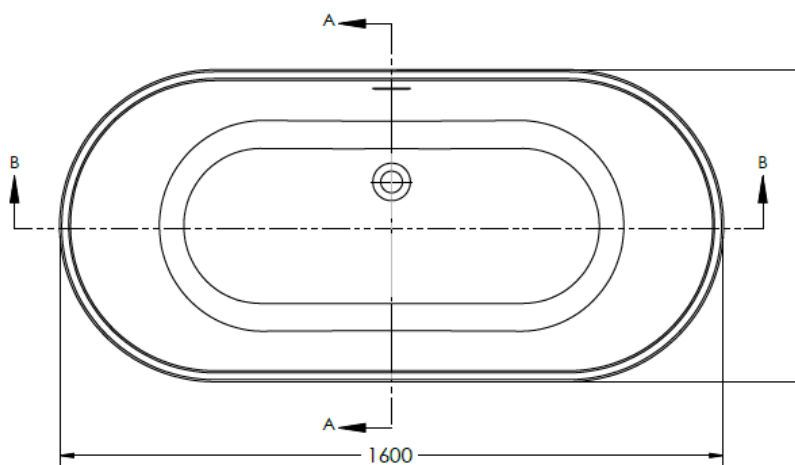

FREESTANDING BATH - COMO

PRODUCT COMO FREESTANDING BATH

CODE WSCOM16

SIZE 1600 X 750 X 585MM

CAPACITY 245 LITRES