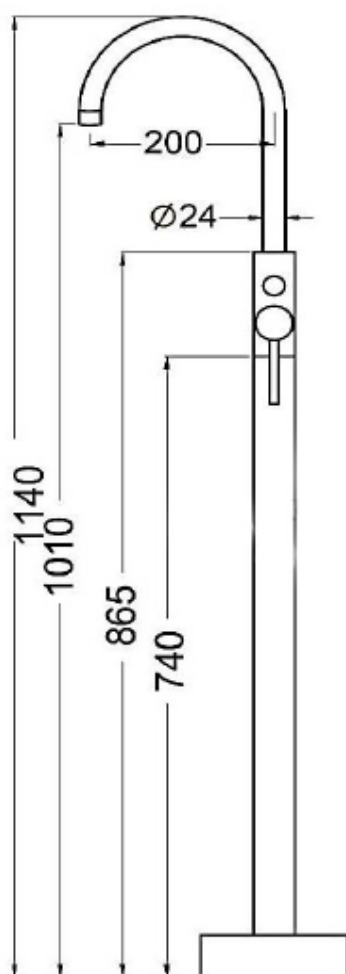

FLOORSTANDING BATH SHOWER MIXER

CODE: PIN6 - CHROME

CODE: PIN6B - MATT BLACK

CODE: PIN6BR - BRUSHED BRASS

MANUFACTURER: THE WHITE SPACE

RANGE: PIN

PRODUCT INFORMATION: FLOORSTANDING BATH SHOWER MIXER