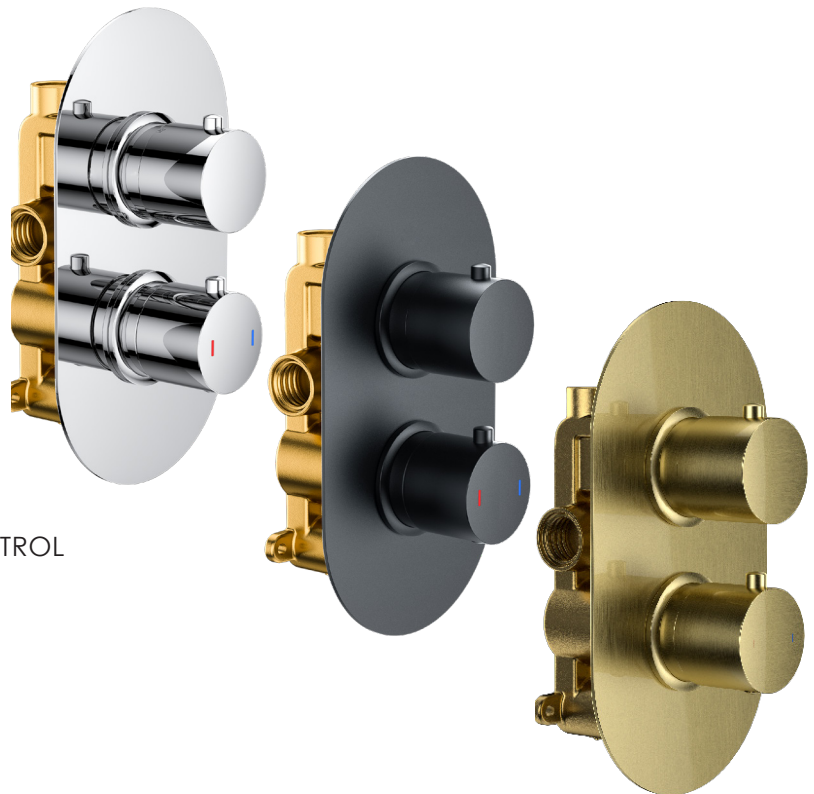

LOZENGE SHAPE THERMOSTATIC SHOWER VALVE - SINGLE OUTLET

CODE: SV01 - CHROME

CODE: SV01B - MATT BLACK

CODE: SV01BR - BRUSHED BRASS

MANUFACTURER: THE WHITE SPACE

RANGE: YES BAR SHOWER

PRODUCT INFORMATION: DUAL CONTROL
BAR VALVE WITH SLIDE RAIL