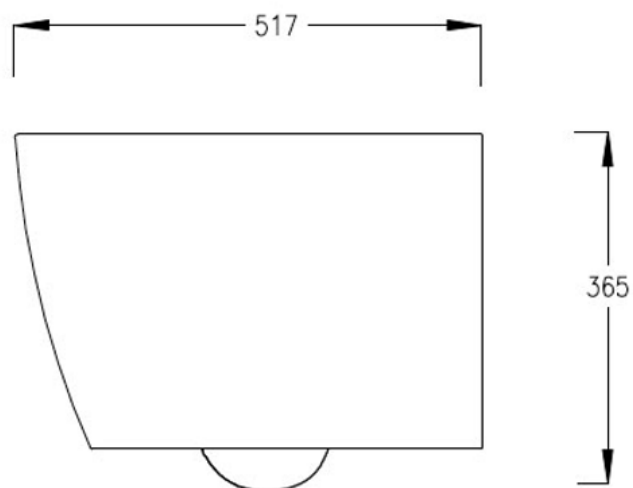

CODE EUW4

SIZE 390 X 840 (H) X 650MM

COLOUR WHITE

EUNA RIMLESS BACK TO WALL WC - EUW1

PRODUCT RIMLESS BACK TO WALL WC

CODE EUW1

SIZE 370 X 415 (H) X 545MM

COLOUR WHITE

CODE LABW1

SIZE 360 X 424 (H) X 520MM

COLOUR WHITE

LAB RIMLESS WALL HUNG WC - LABW2

PRODUCT RIMLESS WALL HUNG WC

CODE LABW2

SIZE 360 X 365 (H) X 517MM

COLOUR WHITE