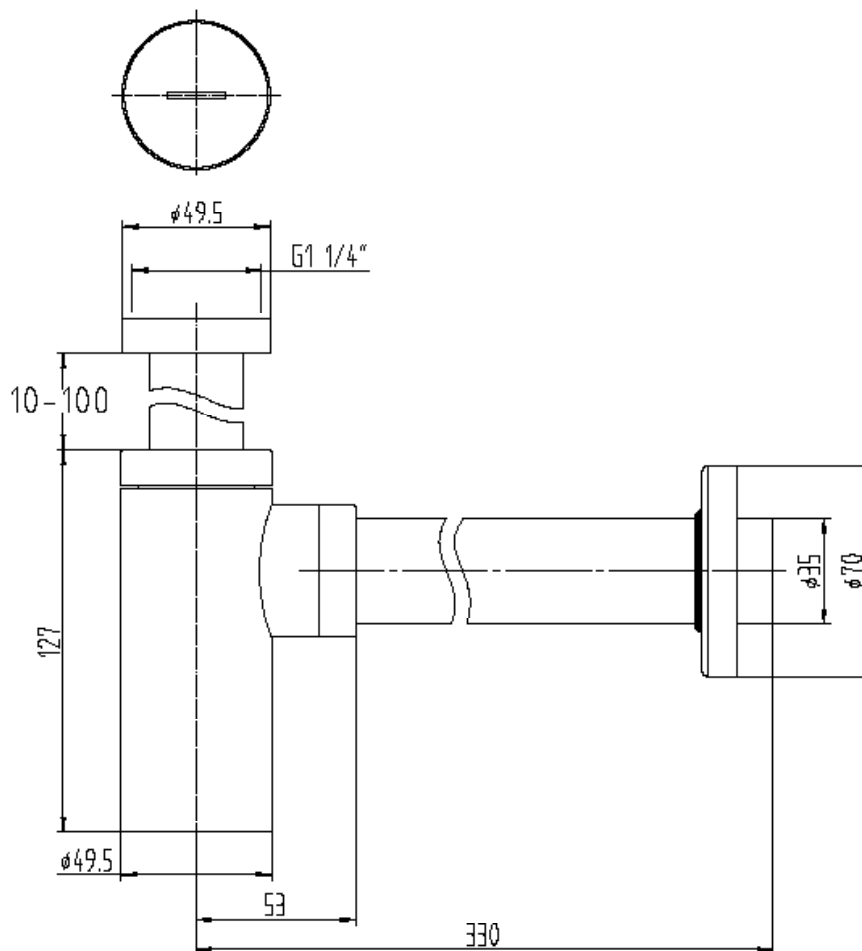

ROUND BOTTLE TRAP

CODE: PZT1C - CHROME

CODE: PZT1B - BLACK

CODE: PZT1BR - BRUSHED BRASS

MANUFACTURER: THE WHITE SPACE

RANGE: WASTES

PRODUCT INFORMATION: ROUND BOTTLE TRAP