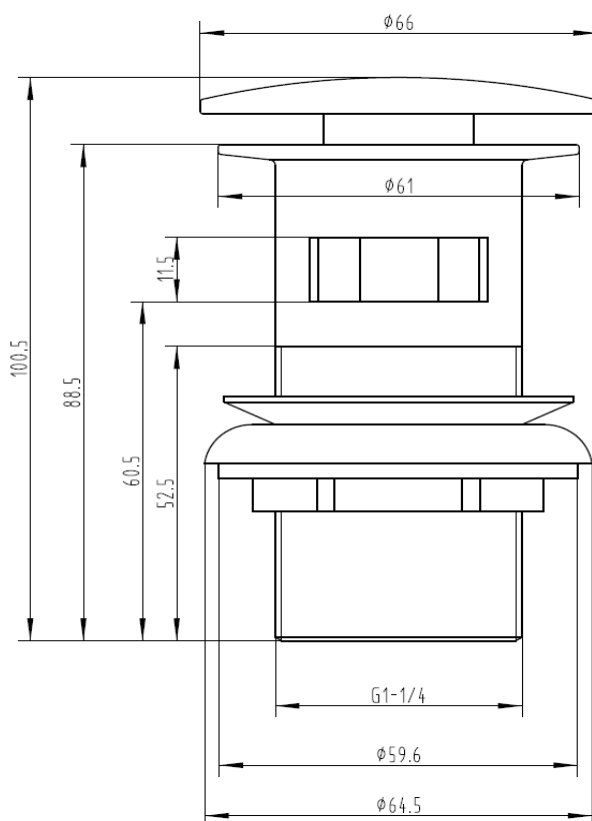

CODE: PZW2C - CHROME

CODE: PZW2B - BLACK

CODE: PZW2BR - BRUSHED BRASS

MANUFACTURER: THE WHITE SPACE

RANGE: WASTES

PRODUCT INFORMATION: SPRUNG PLUG BASIN

WASTE - LARGE COVER - UNSLOTTED

90MM SHOWER WASTE