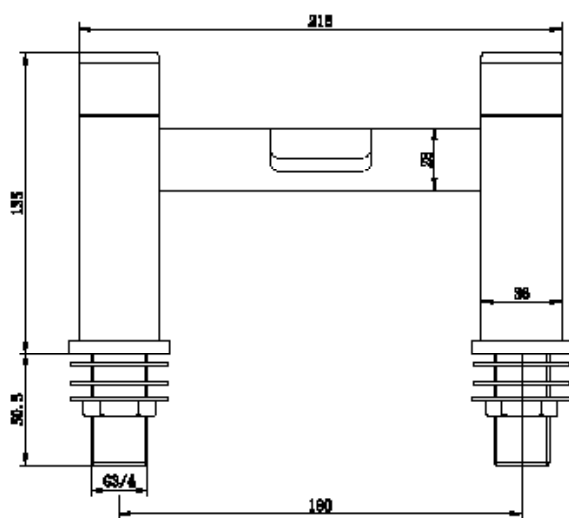

VETO BRASSWARE BATH FILLER

CODE: VET4C - CHROME

CODE: VET4B - BLACK

MANUFACTURER: THE WHITE SPACE

RANGE: VETO

PRODUCT INFORMATION: VETO BATH FILLER