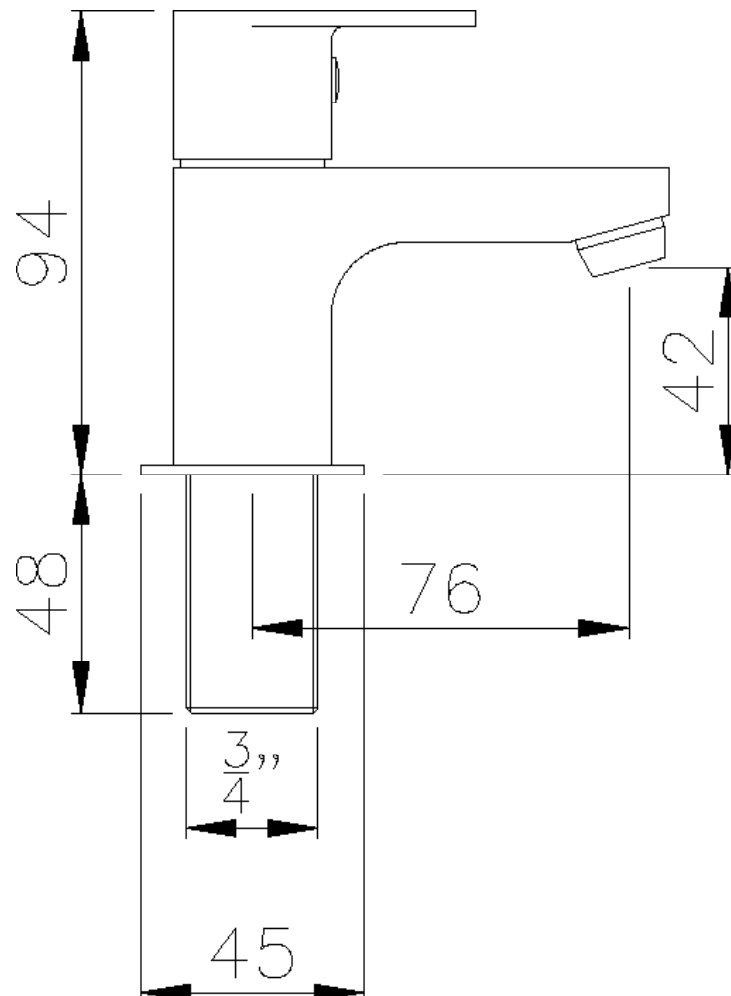

LEVA BRASSWARE BATH PILLAR TAPS WSTL03

CODE: WSTL03

MANUFACTURER: THE WHITE SPACE

RANGE: LEVA

PRODUCT INFORMATION: LEVA BATH PILLAR TAPS
- CHROME