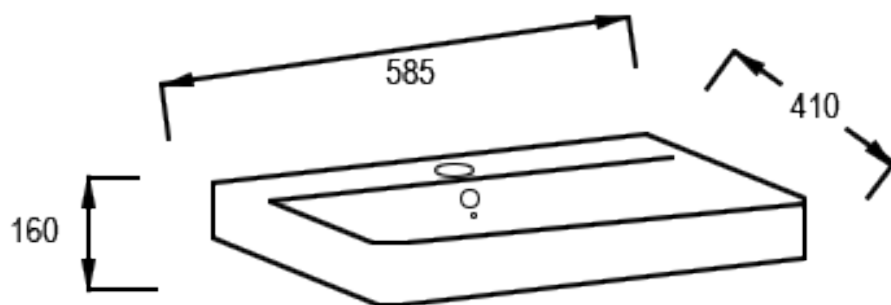

CODE AMB60

SIZE 160 X 585 X 410 MM

COLOUR EURO WHITE

CAPITA TOILET ROLL HOLDER - CAP1C

PRODUCT CAPITA TOILET ROLL
HOLDER

CODE CAP1C

SIZE 100 X 144 X 72 MM

COLOUR CHROME