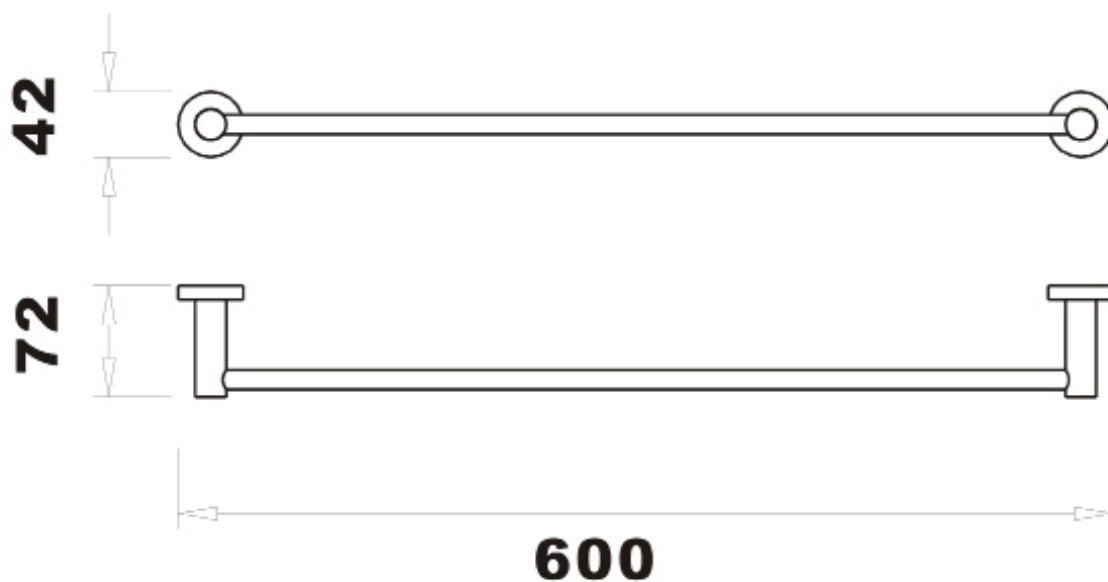

SIZE 113 X 216 X 115MM

COLOUR CHROME

CAPITA ACCESSORIES

TOWEL RAIL CAP9C

PRODUCT	TOWEL RAIL
CODE	CAP9C - CHROME CAP9B - MATT BLACK CAP9BR - BRUSHED BRASS
SIZE	600 X 42 X 109MM

CAPITA ACCESSORIES

TOWEL RING

CAP2C