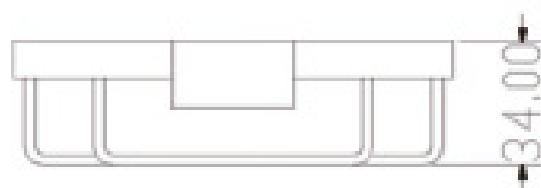

LEGEND ACCESSORIES

SOAP BASKET

PRODUCT SOAP BASKET

CODE LEG8C - CHROME
LEG8B - BLACK

SIZE 120 X 34 (H) X 100MM