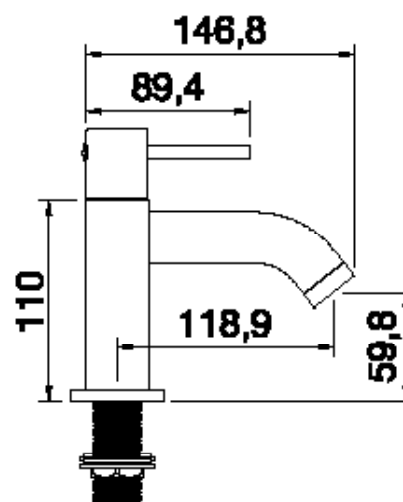

PIN LUX - BATH FILLER

PRODUCT BATH FILLER

CODE PINL04 - CHROME
PINL04K - MATT BLACK
PINL04BR - BRUSHED BRASS

MIN PRESSURE 1.5 BAR