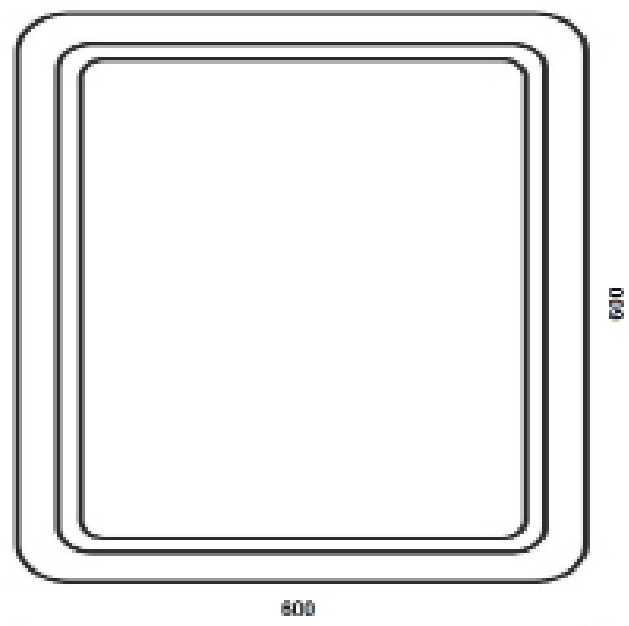

ILLUMINATED MIRRORS

INDY 60 X 60CM

WSM010

CODE: WSM010

MANUFACTURER: THE WHITE SPACE

RANGE: ILLUMINATED MIRROR

PRODUCT INFORMATION: INDY
ILLUMINATED MIRROR 60 X 60CM

ILLUMINATED MIRRORS