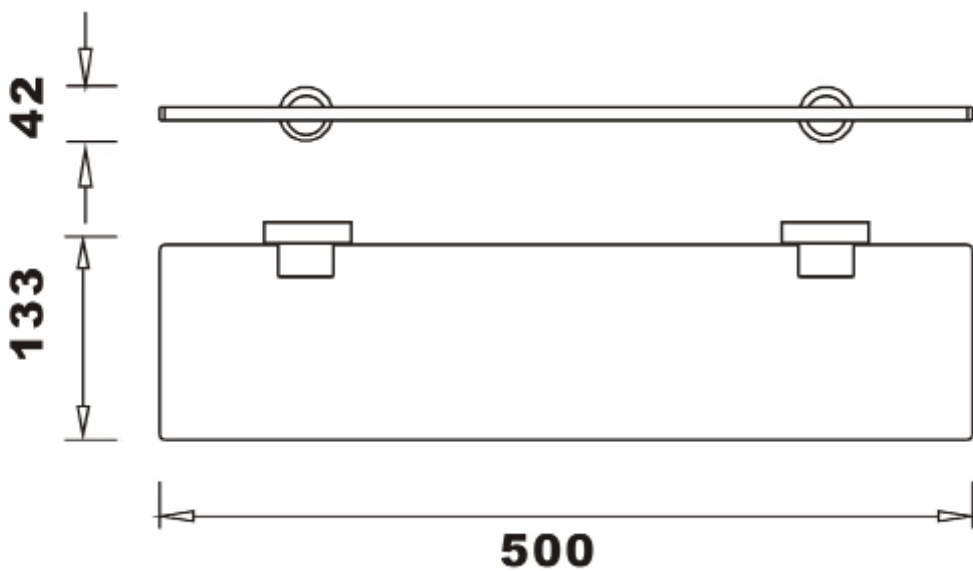

TOWEL RACK

CAP11C

PRODUCT	TOWEL RACK
CODE	CAP11C
SIZE	600 X 130 X 209MM
COLOUR	CHROME

CAPITA ACCESSORIES

GLASS SHELF

CAP12C

PRODUCT	GLASS SHELF
CODE	CAP12C
SIZE	500 X 42 X 133MM
COLOUR	CHROME

CAPITA ACCESSORIES