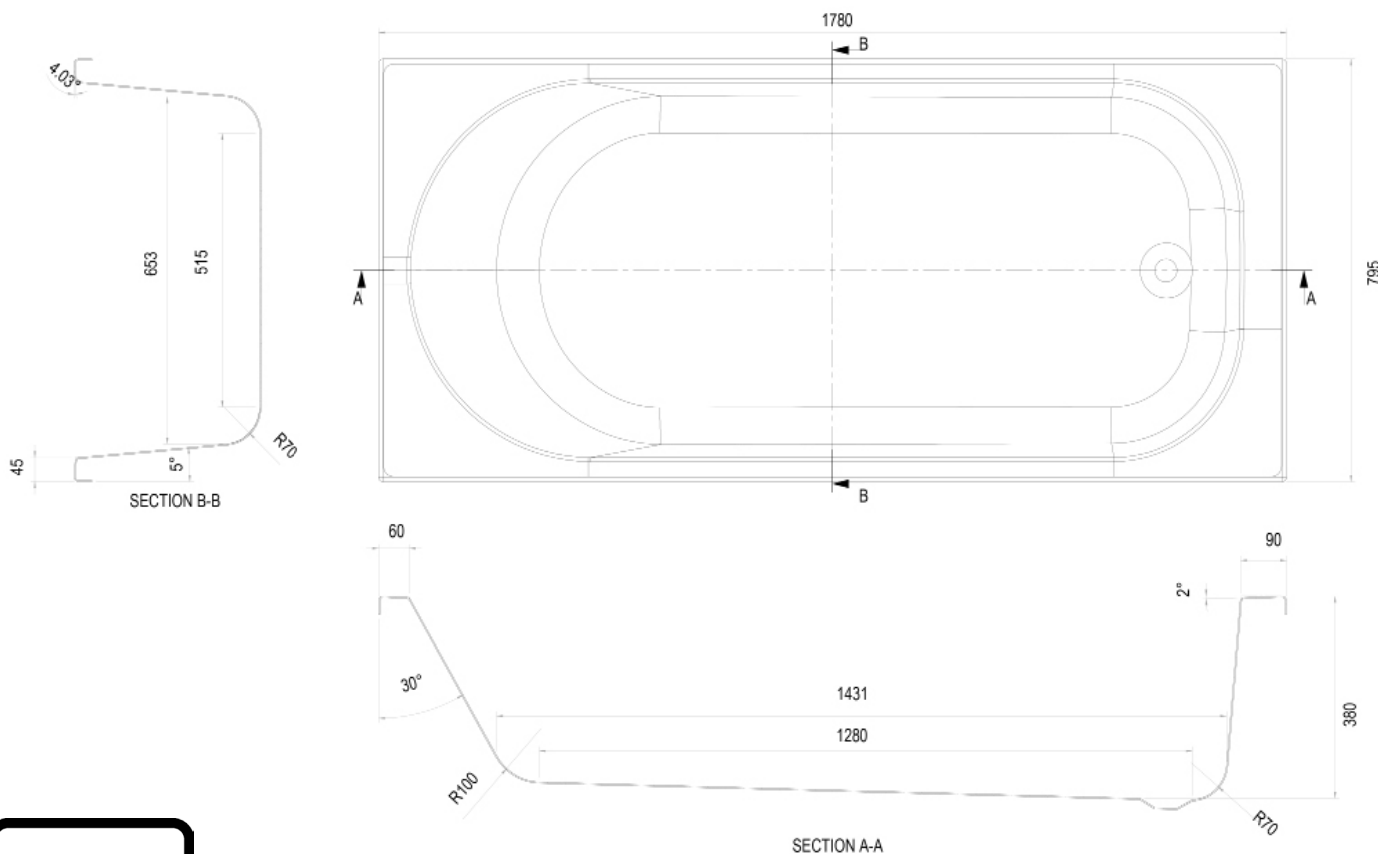

REINFORCED BATHS

ARNOLD 1780 X 795MM

WSBA1780

PRODUCT	ARNOLD SINGLE ENDED
CODE	WSBA1780
SIZE	1780 X 795 X 380 (H) MM
COLOUR	WHITE