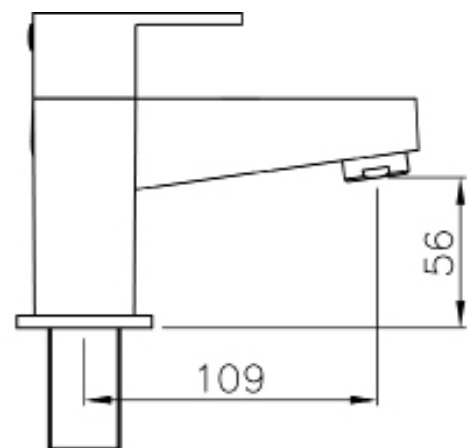

LEVA BRASSWARE BATH FILLER WSTL05

CODE: WSTL05

MANUFACTURER: THE WHITE SPACE

RANGE: LEVA

PRODUCT INFORMATION: LEVA BATH FILLER - CHROME