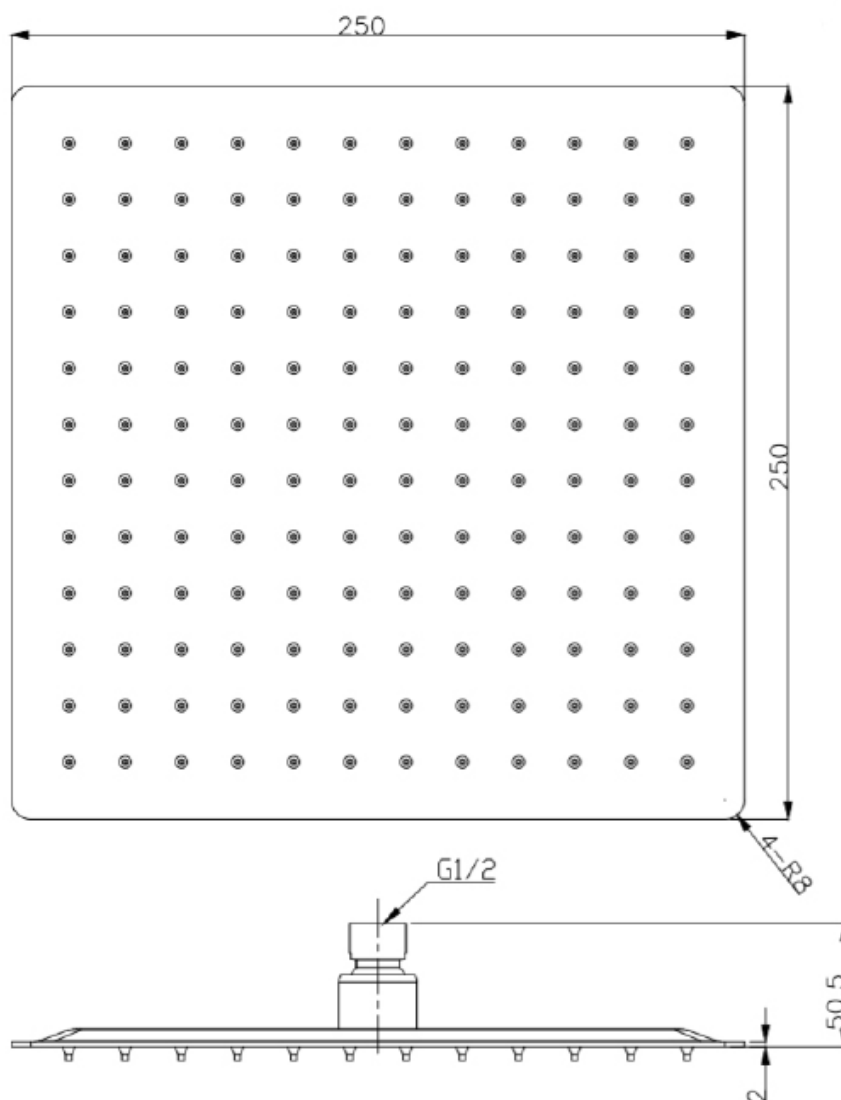

ULTRA SLIM SQUARE SHOWER HEAD

CODE: WSV008 - CHROME

CODE: WSV008B - BLACK

CODE: WSV008BR - BRUSHED BRASS

MANUFACTURER: THE WHITE SPACE

RANGE: DC THERMOSTATIC SHOWER VALVES

PRODUCT INFORMATION: 250MM ULTRA SLIM SQUARE SHOWER HEAD