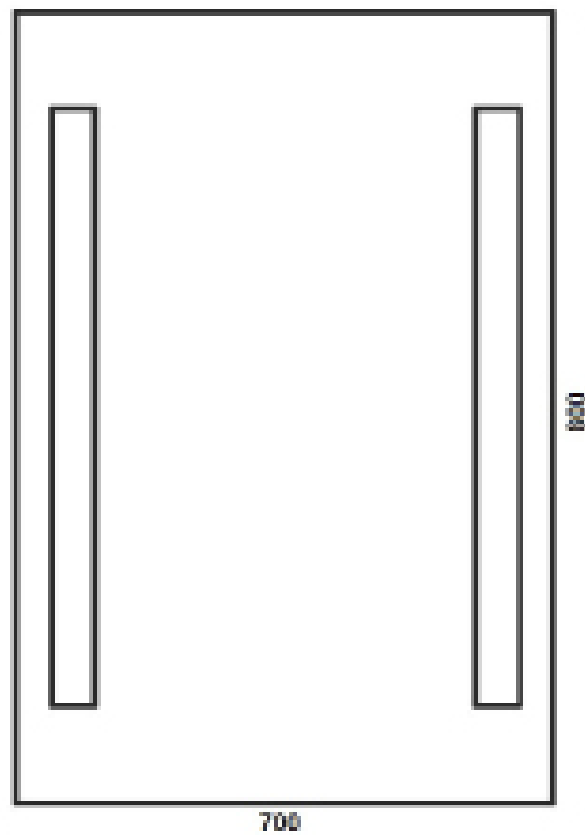

PRODUCT INFORMATION: PAR ILLUMINATED
MIRROR 60 X 80CM

ILLUMINATED MIRRORS PAR 70 X 80CM WSM007

CODE: WSM007

MANUFACTURER: THE WHITE SPACE

RANGE: ILLUMINATED MIRROR

PRODUCT INFORMATION: PAR ILLUMINATED
MIRROR 70 X 80CM