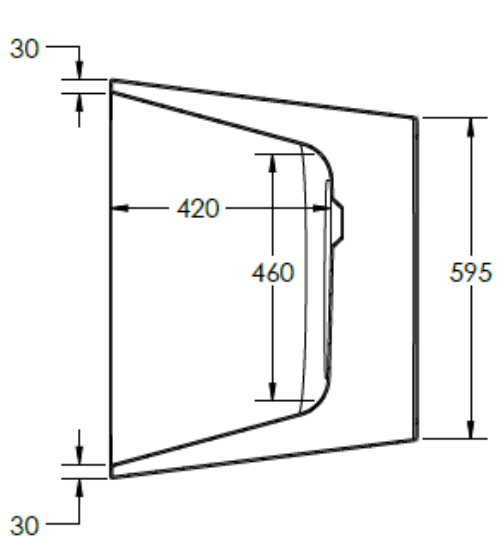

FREESTANDING BATH - COMO

PRODUCT COMO FREESTANDING BATH

CODE WSCOM16

SIZE 1600 X 750 X 585MM

CAPACITY 245 LITRES