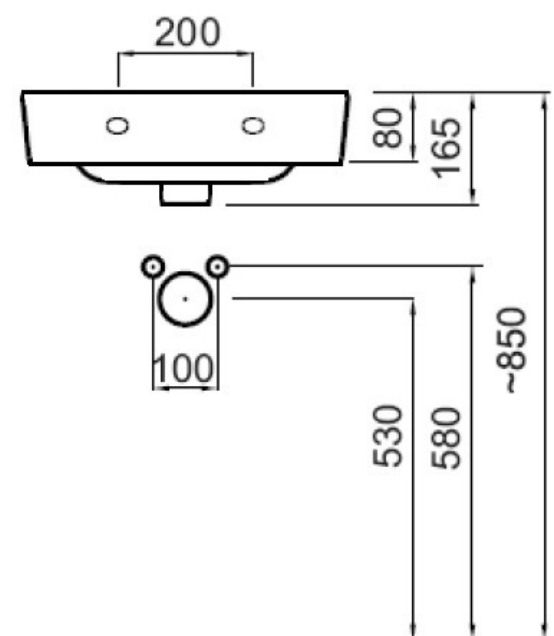

SCENE BASIN 45CM

WSSSB01

PRODUCT	SCENE BASIN – 1 TH
CODE	WSSSB01
SIZE	45 X 39 CM
COLOUR	WHITE