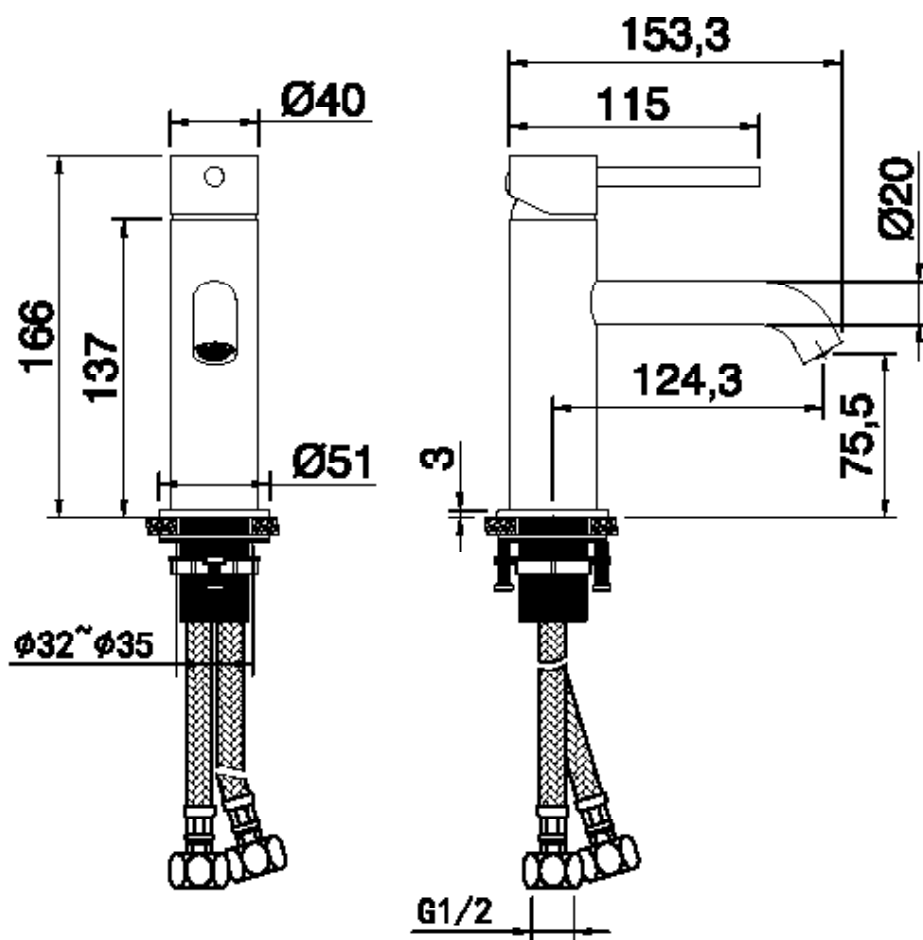

PIN LUX - MONO BASIN MIXER

PRODUCT MONO BASIN MIXER

CODE PINL02 - CHROME
PINL02K - MATT BLACK
PINL02BR - BRUSHED BRASS

MIN PRESSURE 0.5 BAR