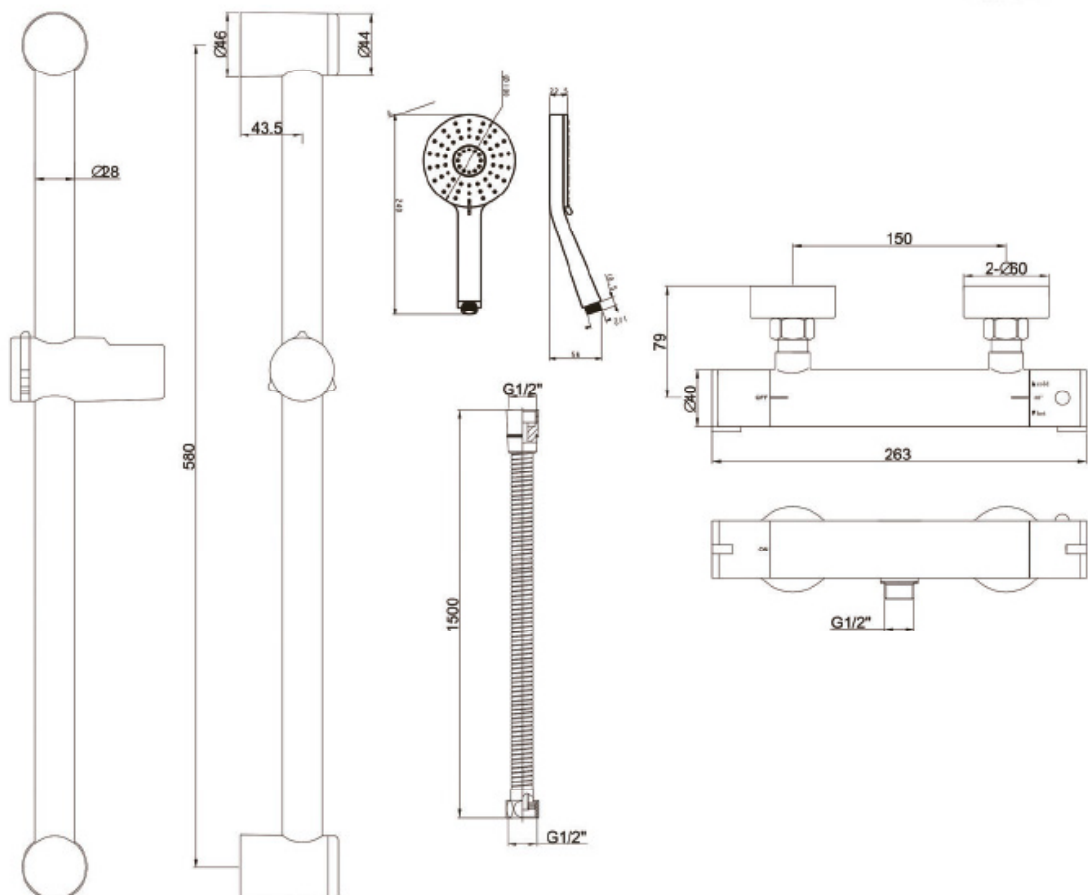

YES BAR SHOWER- DUAL CONTROL BAR VALVE WITH SLIDE RAIL

CODE: YES7C - CHROME

CODE: YES7B - MATT BLACK

CODE: YES7BR - BRUSHED BRASS

MANUFACTURER: THE WHITE SPACE

RANGE: YES BAR SHOWER

PRODUCT INFORMATION: DUAL CONTROL
BAR VALVE WITH SLIDE RAIL