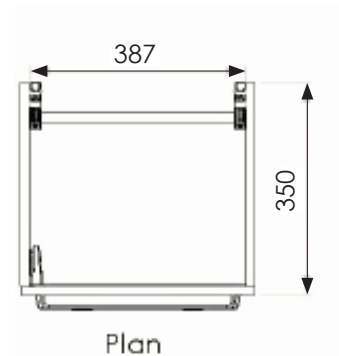

SCENE FURNITURE

45CM WALL HUNG CLOAKROOM UNIT

PRODUCT 45CM WALL HUNG CLOAKROOM UNIT

CODE SW45LDI (LEFT HINGE GLOSS DARK INDIGO)
SW45LWH (LEFT HINGE GLOSS WHITE)
SW45LAG (LEFT HINGE GLOSS ASH GREY)
SW45LCH (LEFT HINGE GLOSS CHARCOAL)
SW45RWH (RIGHT HINGE GLOSS WHITE)
SW45RAG (RIGHT HINGE GLOSS ASH GREY)
SW45RCH (RIGHT HINGE GLOSS CHARCOAL)
SW45RDI (RIGHTHINGE GLOSS DARK INDIGO)

SIZE 386 (W) X 600 (H) X 357 (D) MM