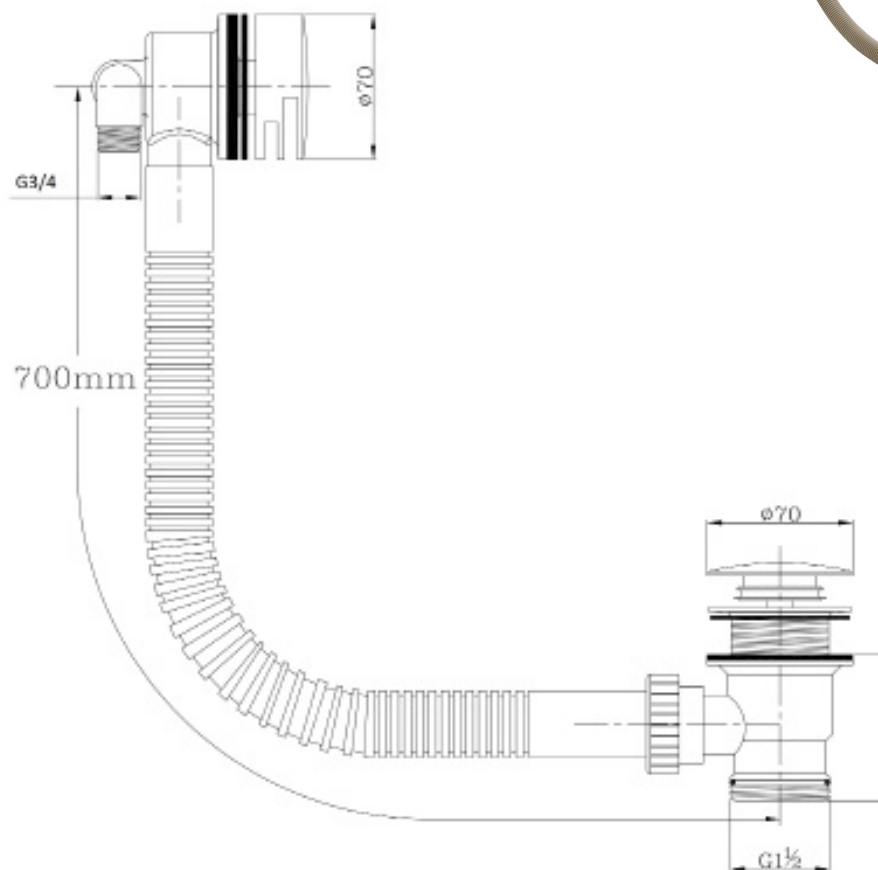

OVERFLOW BATH FILLER WITH SPRUNG PLUG WASTE

CODE: PZB1C - CHROME

CODE: PZB1B - BLACK

CODE: PZB1BR - BRUSHED BRASS

MANUFACTURER: THE WHITE SPACE

RANGE: WASTES

PRODUCT INFORMATION: OVERFLOW BATH FILLER WITH SPRUNG PLUG WASTE