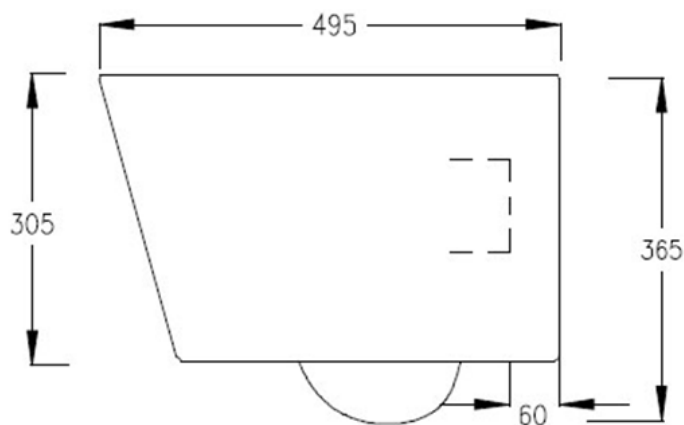

CODE ANW12

SIZE 365 X 365 (H) X 495MM

COLOUR WHITE

ANON RIMLESS WALL HUNG WC ANW13

PRODUCT	RIMLESS WALL HUNG WC
CODE	ANW13
SIZE	365 X 365 (H) X 495MM
COLOUR	WHITE

LABANON RIMLESS CLOSE COUPLED CISTERN AND LID LABANW5