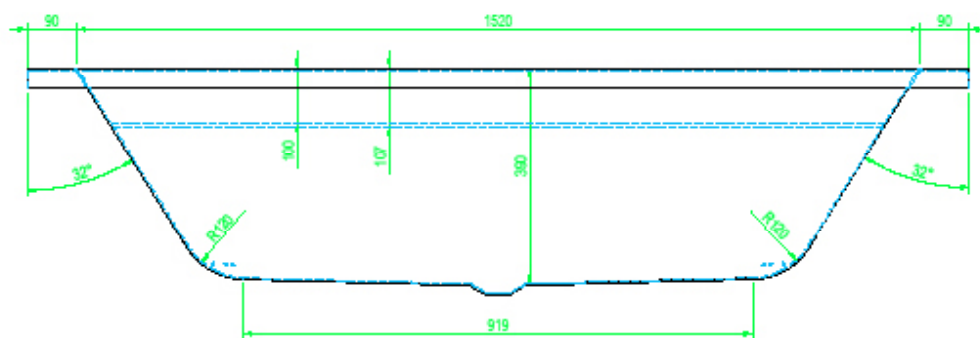

REINFORCED BATHS ALUNA 1700 X 700MM

ALU1770

CODE: ALU1770

MANUFACTURER: THE WHITE SPACE

RANGE: REINFORCED BATHS

PRODUCT INFORMATION: ALUNA DOUBLE ENDED
BATH 1700 X 700MM - WHITE