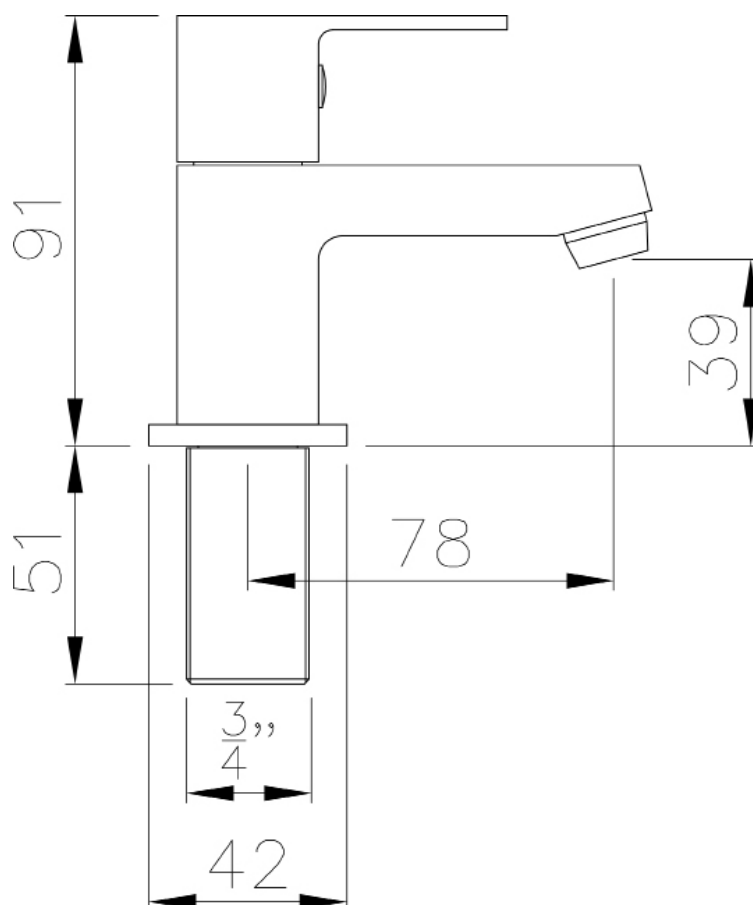

FORTE BRASSWARE

BATH PILLAR TAPS

WSTF03

CODE: WSTF03

MANUFACTURER: THE WHITE SPACE

RANGE: FORTE

PRODUCT INFORMATION: FORTE BATH PILLAR TAPS -
CHROME