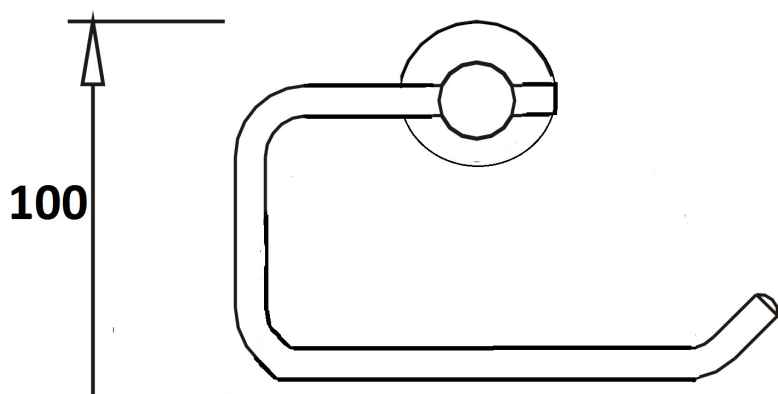

CODE AMB60

SIZE 160 X 585 X 410 MM

COLOUR EURO WHITE

CAPITA TOILET ROLL HOLDER - CAP1C

PRODUCT CAPITA TOILET ROLL
HOLDER

CODE CAP1C

SIZE 100 X 144 X 72 MM

COLOUR CHROME