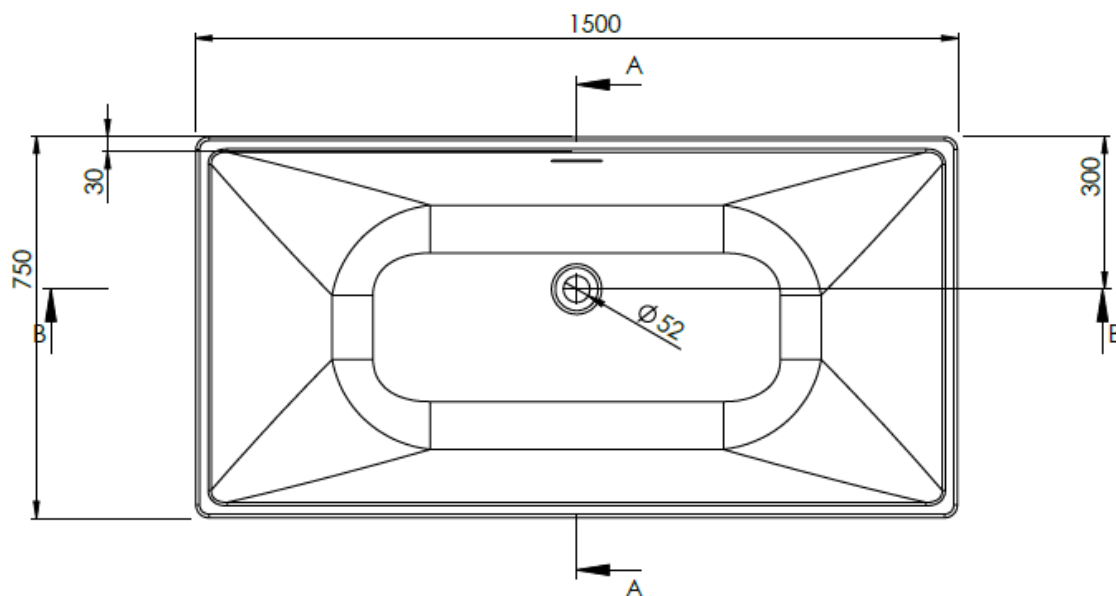

FREESTANDING BATH - VARGA

PRODUCT VARGA FREESTANDING BATH

CODE WSVAR15

SIZE 1500 X 750 X 570MM

CAPACITY 245 LITRES