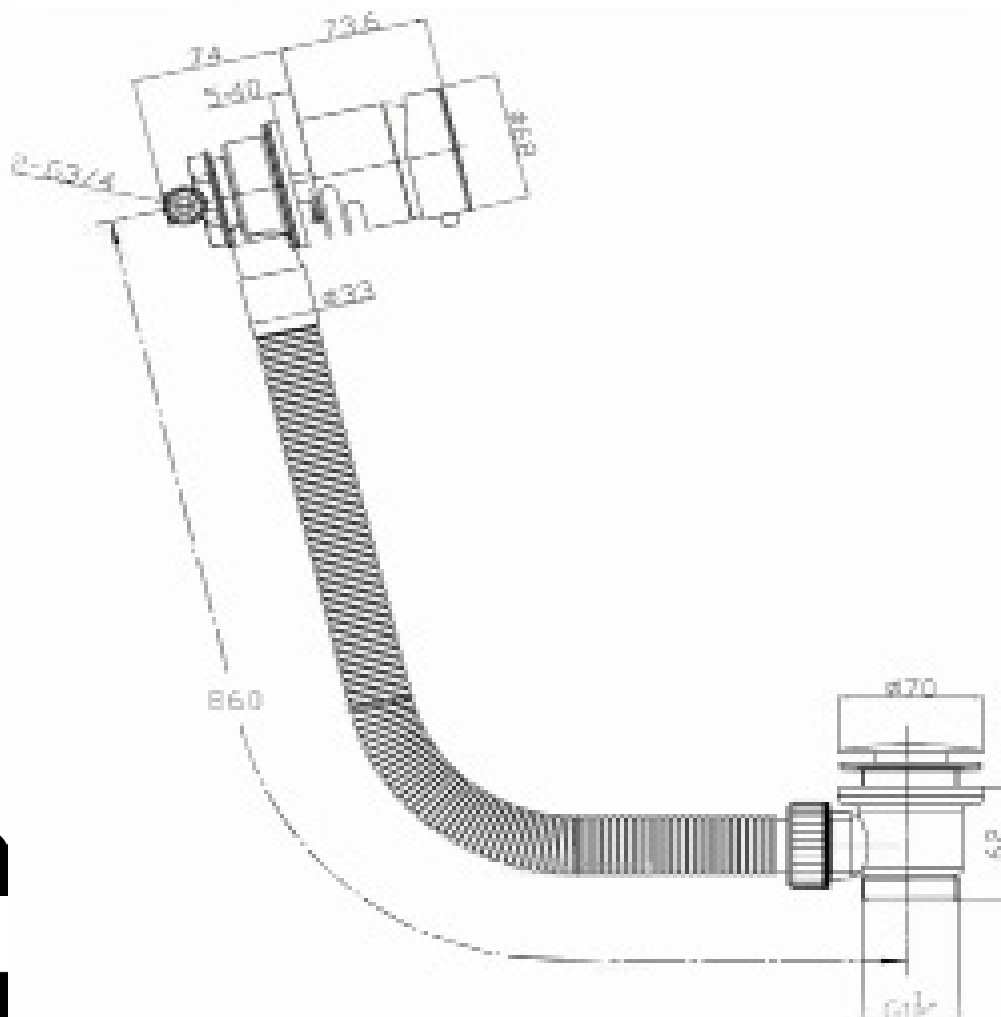

BATH FILLER WITH CONTROL VALVE

CODE: PZB3C - CHROME

CODE: PZB3B - MATT BLACK

MANUFACTURER: THE WHITE SPACE

RANGE: WASTES

PRODUCT INFORMATION: BATH FILLER WITH CONTROL VALVE