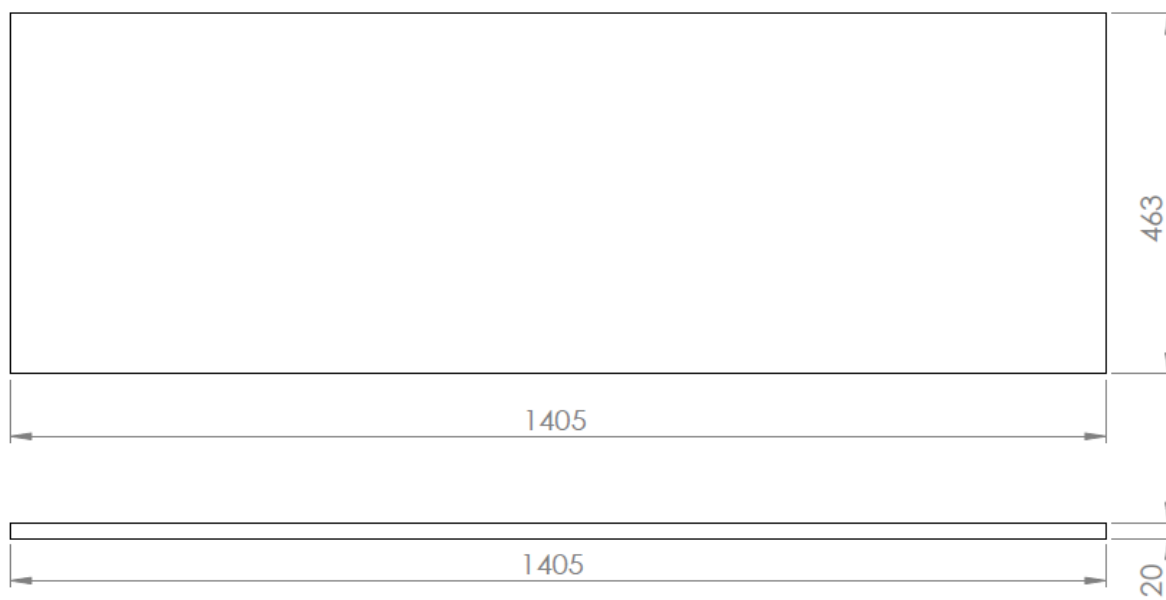

SIZE 1205 X 463MM

COLOUR OAK FINISH
CALACATA
MARQUINA BLACK

CHOICE 140CM WORKTOPS

PRODUCT CHOICE WORKTOPS

CODE CLW14OK
CLW14CA
CLW14MB

SIZE 1405 X 463MM

COLOUR OAK FINISH
CALACATA
MARQUINA BLACK

AMERICANA 58.5CM WALL HUNG VANITY UNIT