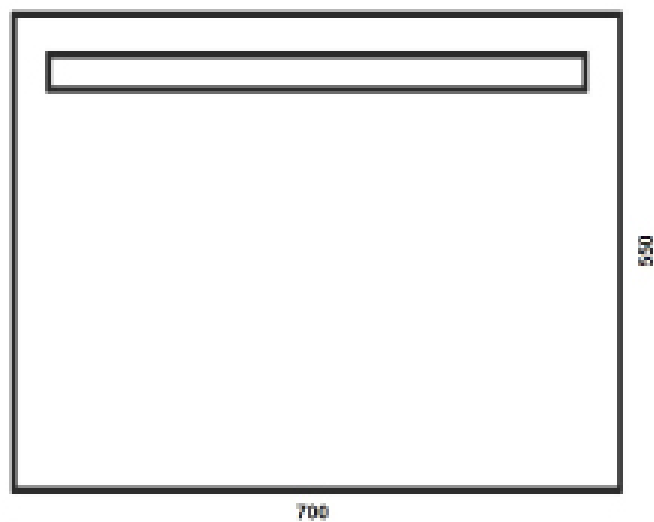

ILLUMINATED MIRRORS

NORD 70 X 55CM

WSM015

CODE: WSM015

MANUFACTURER: THE WHITE SPACE

RANGE: ILLUMINATED MIRROR

PRODUCT INFORMATION: NORD ILLUMINATED
MIRROR 70 X 55CM