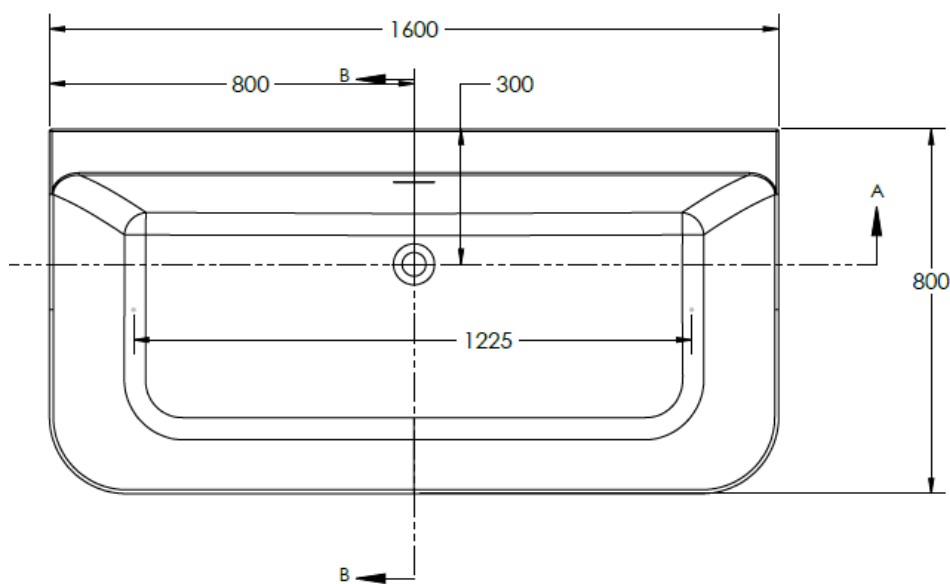

FREESTANDING BATH - D-SHAPE

PRODUCT D-SHAPE FREESTANDING BATH

CODE WSDSH16

SIZE 1600 X 800 X 580MM

CAPACITY 246 LITRES

FREESTANDING BATH - D-SHAPE

PRODUCT D-SHAPE FREESTANDING BATH

CODE WSDSH17