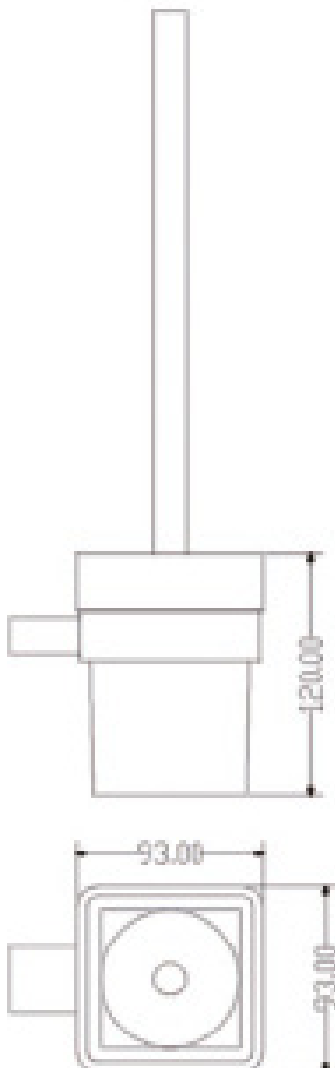

LEGEND ACCESSORIES

WC BRUSH AND HOLDER

PRODUCT WC BRUSH AND HOLDER

CODE LEG13C - CHROME
LEG13B - BLACK

SIZE 93 X 93MM