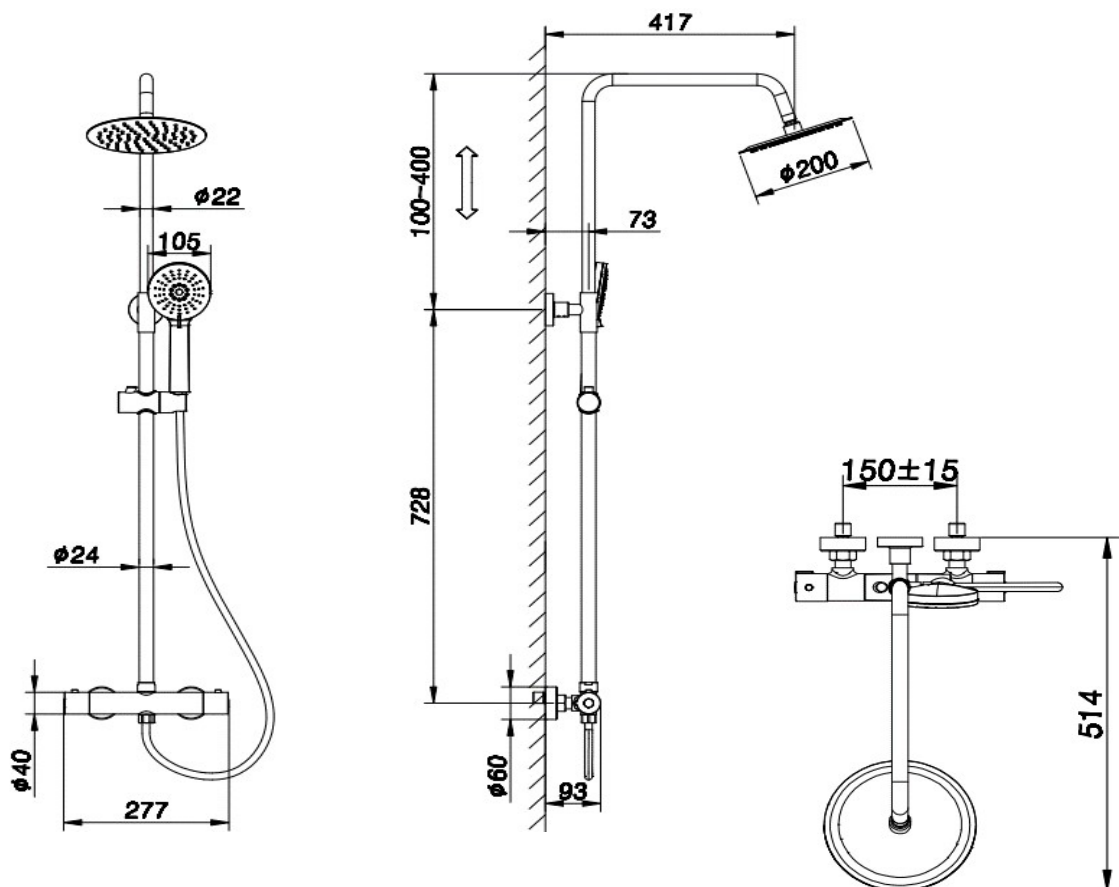

CODE: YES2C

MANUFACTURER: THE WHITE SPACE

RANGE: YES BAR SHOWER

PRODUCT INFORMATION: DUAL CONTROL BAR VALVE WITH INTEGRAL FIXED HEAD AND SLIDE RAIL - CHROME

EASY FIX FITTING FOR YES2C

CODE: YES2

MANUFACTURER: THE WHITE SPACE