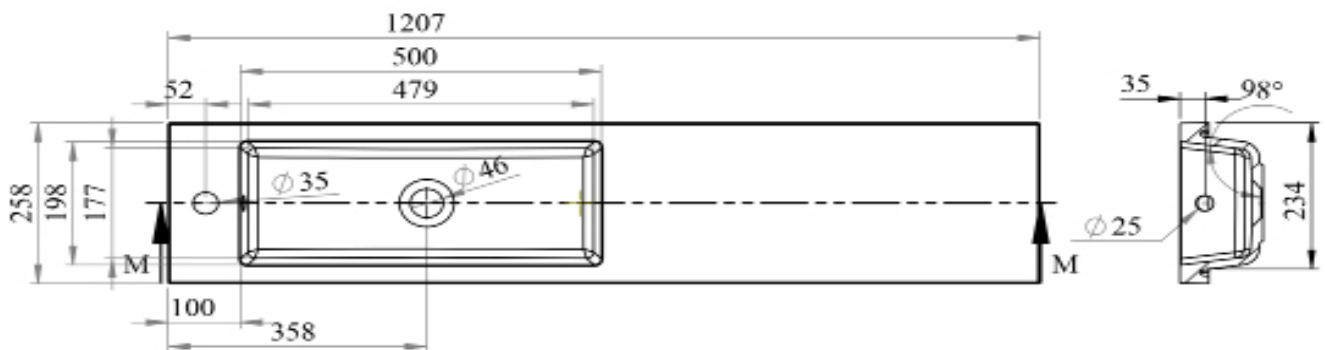

SCENE FURNITURE I SHAPE BASIN ISHB11

CODE: ISHB11

MANUFACTURER: THE WHITE SPACE

RANGE: SCENE FURNITURE - STANDARD COLOURS

PRODUCT INFORMATION: I SHAPE BASIN