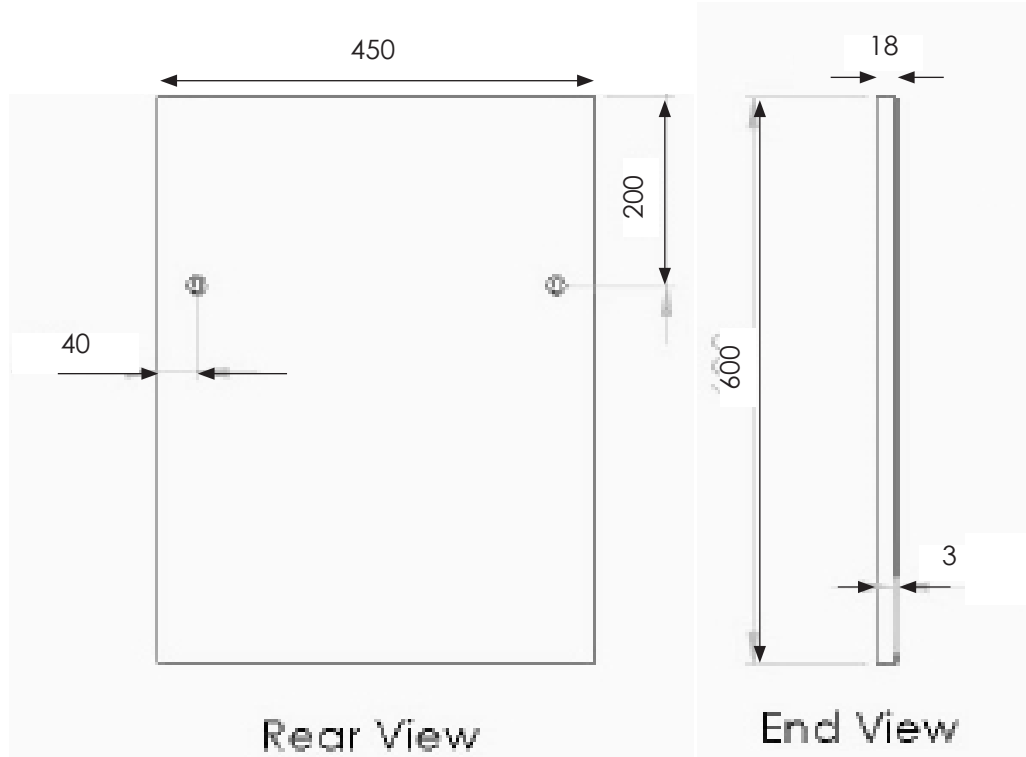

SCENE MIRROR

450 X 600 X 18MM
WSSM45DI

CODE: WSSM45DI

MANUFACTURER: THE WHITE SPACE

RANGE: SCENE FURNITURE - DARK INDIGO

PRODUCT INFORMATION: 45 X 60CM MIRROR