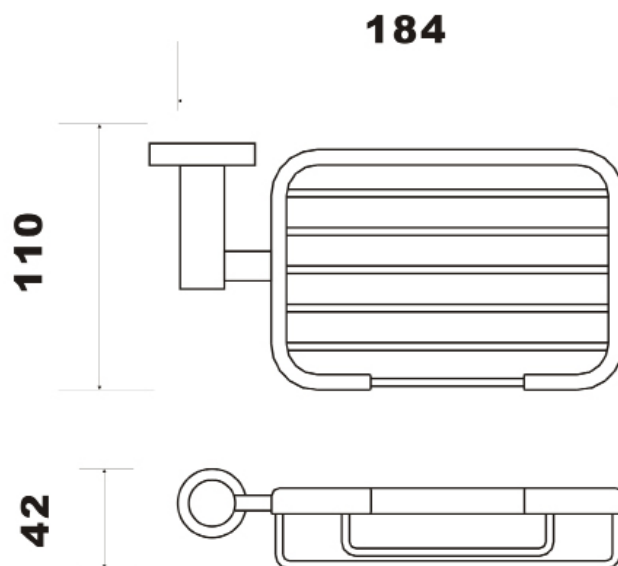

DOUBLE SHELF

CAP14C

PRODUCT	DOUBLE SHELF
CODE	CAP14C
SIZE	412 X 400 X 127MM
COLOUR	CHROME

CAPITA ACCESSORIES

SOAP BASKET

CAP7C

PRODUCT	SOAP BASKET
CODE	CAP7C
SIZE	184 X 42 X 110MM
COLOUR	CHROME

CAPITA ACCESSORIES