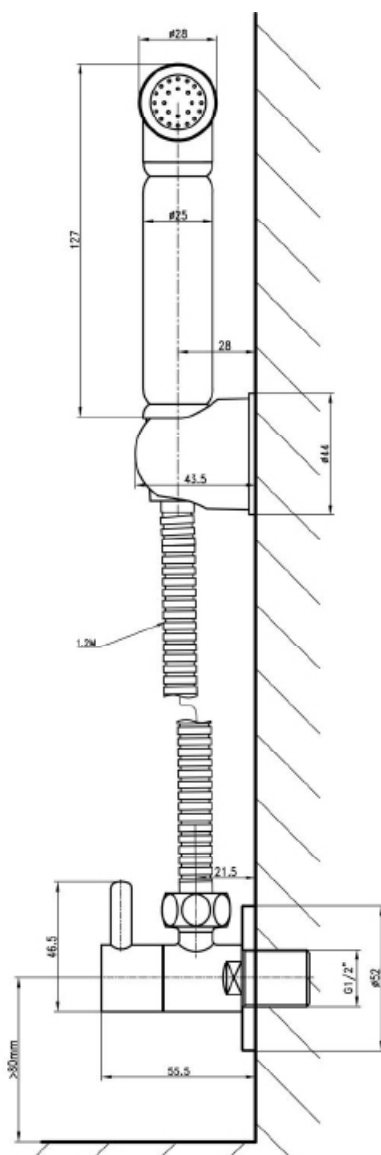

DOUCHE SPRAY KIT WITH MANUAL VALVE - CHROME

CODE: DSK2

MANUFACTURER: THE WHITE SPACE

RANGE: DOUCHE SPRAY KITS

PRODUCT INFORMATION: DOUCHE SPRAY KIT WITH MANUAL VALVE