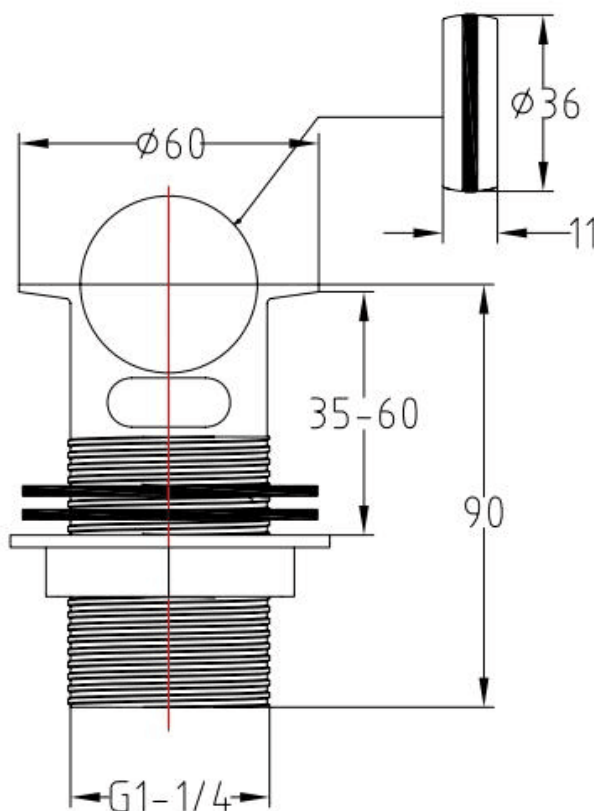

RANGE: WASTES

PRODUCT INFORMATION: SPRUNG PLUG BASIN WASTE - SMALL COVER - SLOTTED SPRUNG WASTE - CHROME

FLIP BASIN WASTE

CODE: PZW4C - CHROME

MANUFACTURER: THE WHITE SPACE

RANGE: WASTES

PRODUCT INFORMATION: FLIP BASIN WASTE -
SLOTTED FLIP WASTE