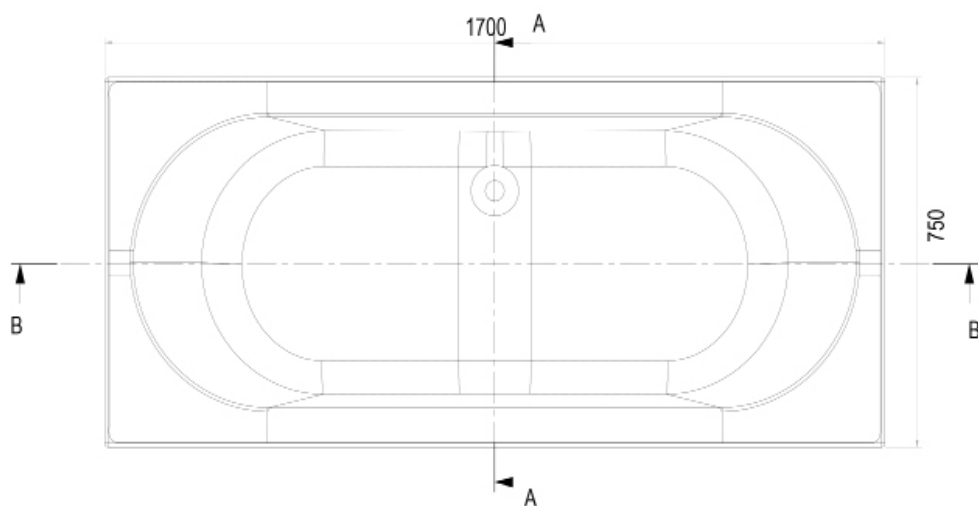

CODE WSBM1770

SIZE 1700 X 700 X 380 (H) MM

COLOUR WHITE

REINFORCED BATHS

MAGNUS 1700 X 750MM

WSBM1775

PRODUCT	MAGNUS DOUBLE ENDED
CODE	WSBM1775
SIZE	1700 X 750 X 380 (H) MM
COLOUR	WHITE

SECTION A-A