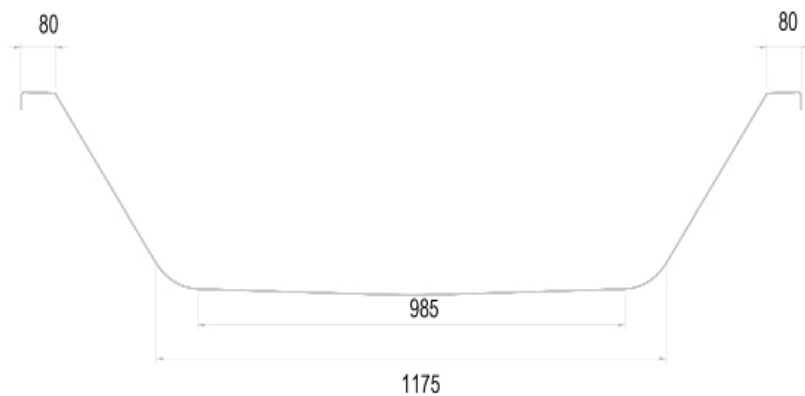

REINFORCED BATHS

MAGNUS 1800 X 800MM

WSBM1880

PRODUCT   MAGNUS DOUBLE ENDED

CODE   WSBM1880

SIZE   1800 X 800 X 380 (H) MM

COLOUR   WHITE