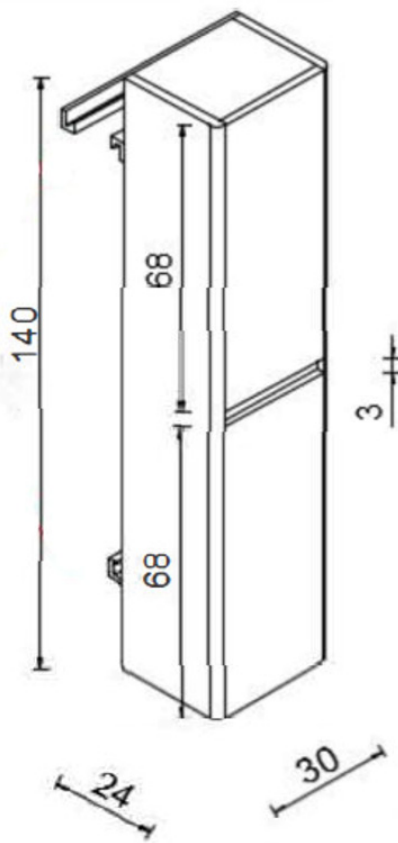

AMERICANA TALL CABINET

PRODUCT TALL CABINET

CODE AMFTBW (MATT WHITE)
AMFTBTO (TOBACCO OAK)
AMFTBMG (MATT MID GREY)
AMFTAG (MATT ANTHRACITE GREY)

SIZE 300 X 1400 (H) X 240MM