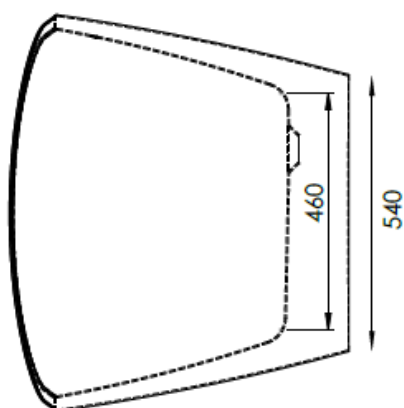

FREESTANDING BATH - SULIS

PRODUCT SULIS FREESTANDING BATH

CODE WSSUL17

SIZE 1700 X 780 X 690MM

CAPACITY 250 LITRES