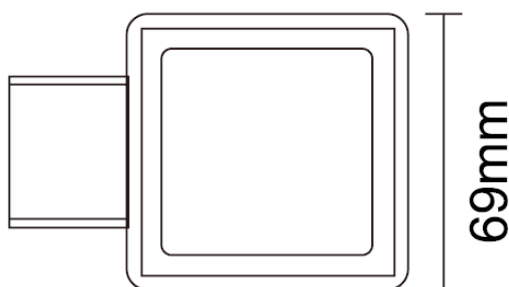

LEGEND ACCESSORIES

SOAP DISH

PRODUCT SOAP DISH

CODE LEG7C- CHROME
LEG7B - BLACK

SIZE 103 X 43 (H) X 103MM

LEGEND ACCESSORIES TUMBLER AND HOLDER

PRODUCT	DOUBLE TOWEL RAIL
CODE	LEG6C - CHROME LEG6B - BLACK LEG6BR - BRUSHED BRASS
SIZE	69 X 85 (H) X 69MM