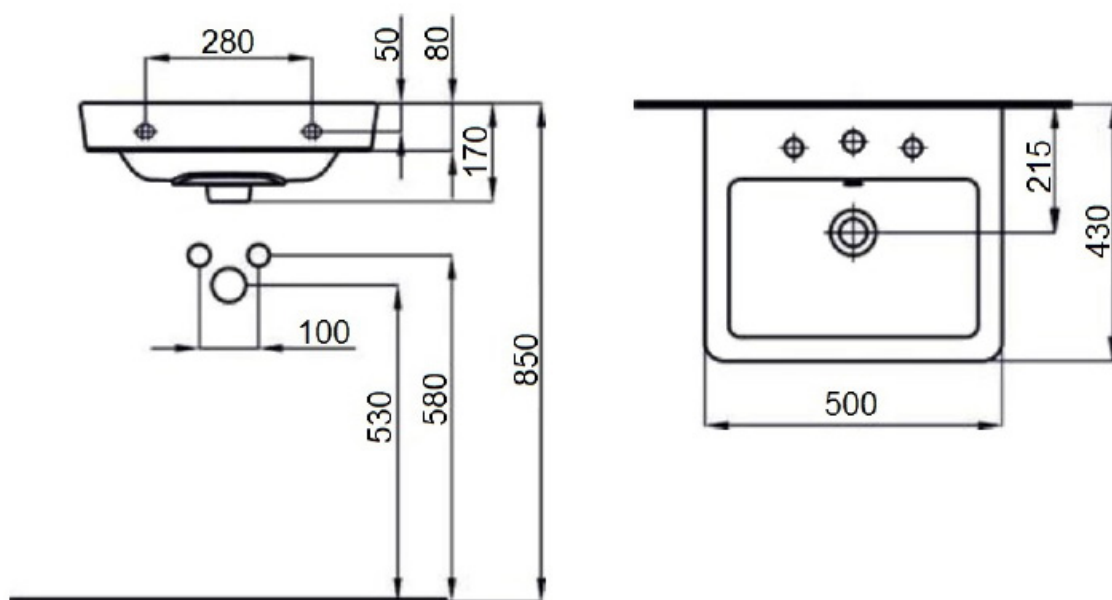

SCENE BASIN 50CM WSSSB02

PRODUCT	SCENE BASIN – 1 TH
CODE	WSSSB02
SIZE	50 X 43CM 1 TAP HOLE
COLOUR	WHITE