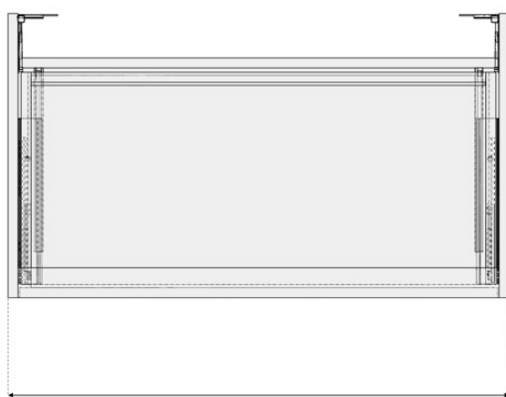

COLOUR WHITE
LIGHT GREY
DARK GREY
DARK SAGE GREEN

CHOICE 80CM WALL HUNG UNIT

PRODUCT 80CM WALL HUNG UNIT

CODE CW80W
CW80LG
CW80DG
CW80G

SIZE 800 X 455 (H) X 400MM

COLOUR WHITE
LIGHT GREY
DARK GREY
DARK SAGE GREEN