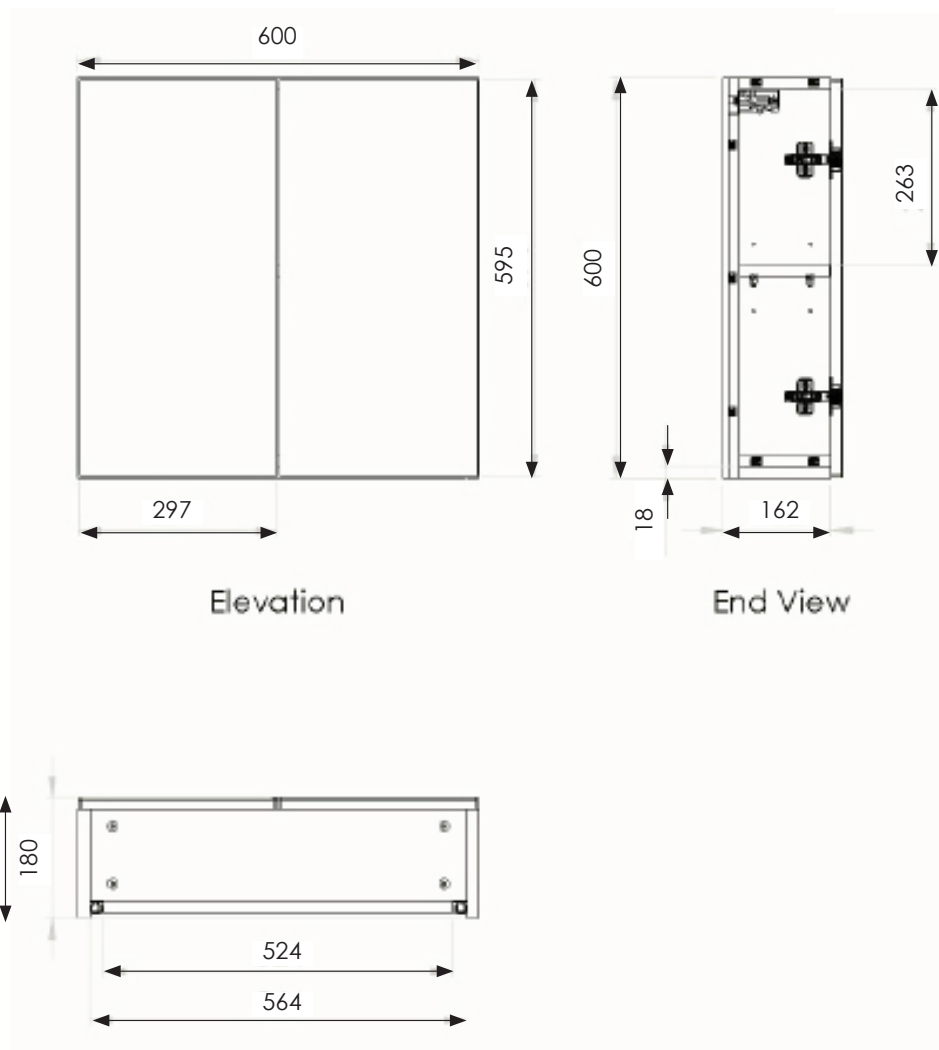

SCENE FURNITURE 60CM DOUBLE DOOR MIRROR CABINET

CODE: WSSMC60WH - GLOSS WHITE

CODE: WSSMC60AG GLOSS ASH GREY

CODE: WSSMC60CH GLOSS CHARCOAL

MANUFACTURER: THE WHITE SPACE

RANGE: SCENE FURNITURE - STANDARD COLOURS

PRODUCT INFORMATION: 60CM DOUBLE DOOR
MIRROR CABINET