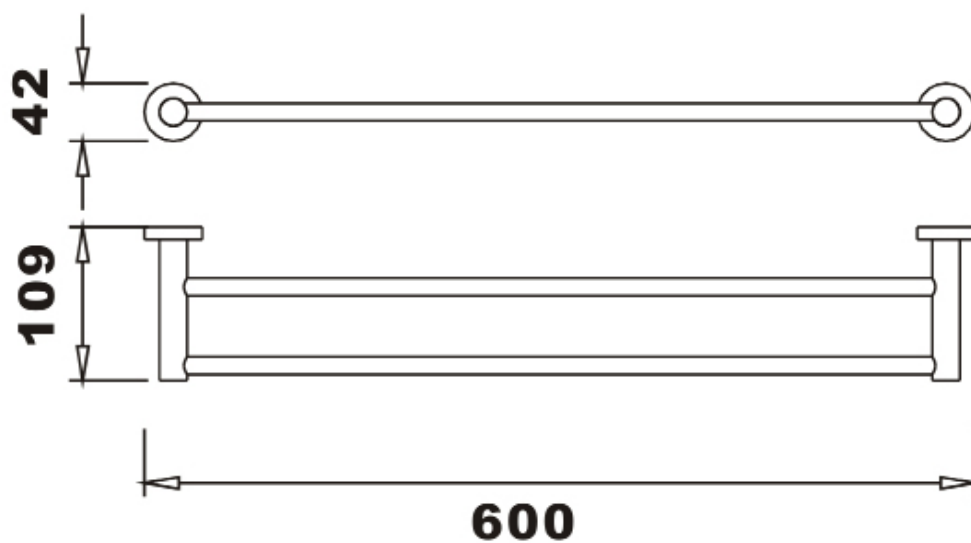

CAPITA ACCESSORIES

DOUBLE TOWEL RAIL

CAP10C

PRODUCT DOUBLE TOWEL RAIL

CODE CAP10C

SIZE 600 X 42 X 109MM

COLOUR CHROME

CAPITA ACCESSORIES