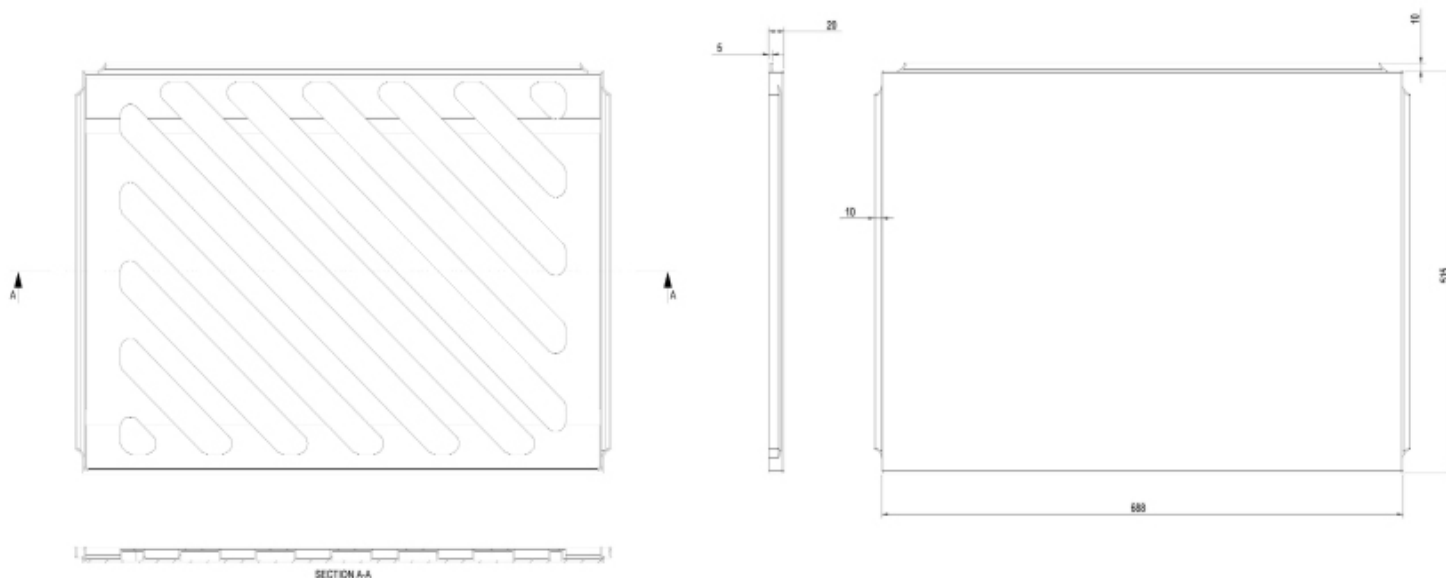

REINFORCED BATH PANEL END

700MM

WSBP70

CODE: WSBP70

MANUFACTURER: THE WHITE SPACE

RANGE: REINFORCED BATHS

PRODUCT INFORMATION: BATH PANEL 700MM - WHITE