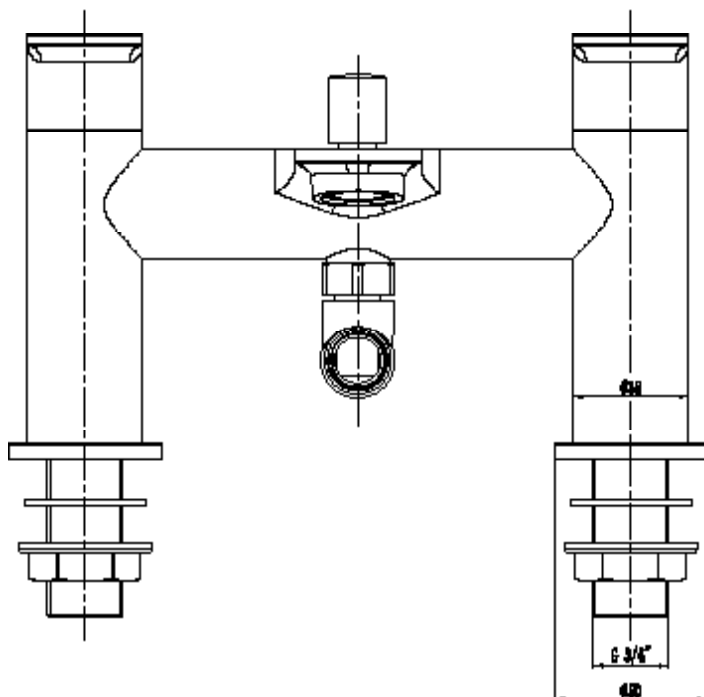

TRUE BRASSWARE BATH SHOWER MIXER LEV04

CODE: LEV04

MANUFACTURER: THE WHITE SPACE

RANGE: TRUE BRASSWARE

PRODUCT INFORMATION: TRUE BRASSWARE

BATH SHOWER MIXER WITH HOSE AND

HANDSET - CHROME

PIN LUX - MINI MONO BASIN MIXER