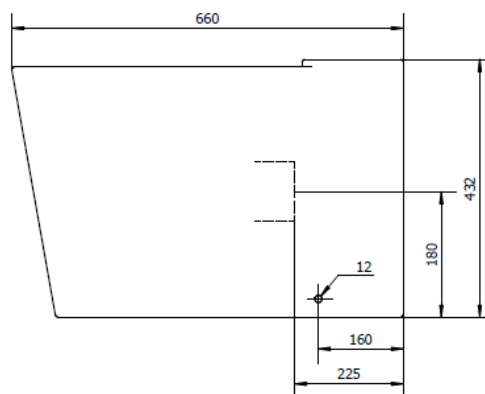

ANON OPEN BACK CLOSE COUPLED WC PAN - WHITE ANW12

PRODUCT RIMLESS WALL HUNG WC

CODE ANW12

SIZE 365 X 365 (H) X 495MM

COLOUR WHITE