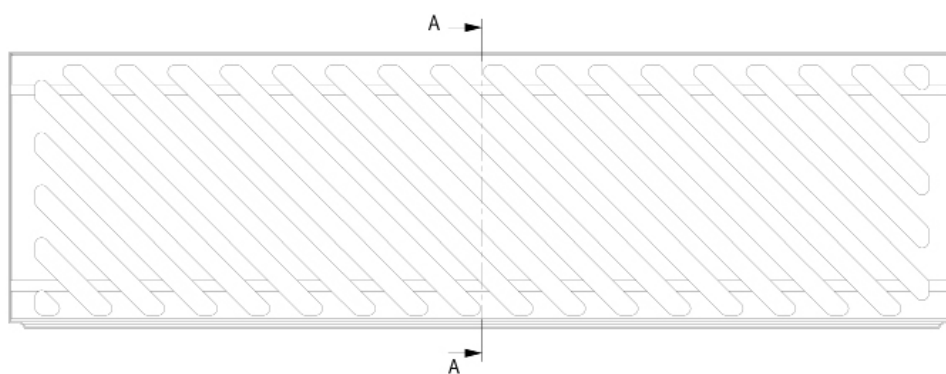

SECTION A-A

REINFORCED BATH PANEL FRONT

1800MM

WSBP18

CODE: WSBP18

MANUFACTURER: THE WHITE SPACE

RANGE: REINFORCED BATHS

PRODUCT INFORMATION: BATH PANEL 1800MM - WHITE