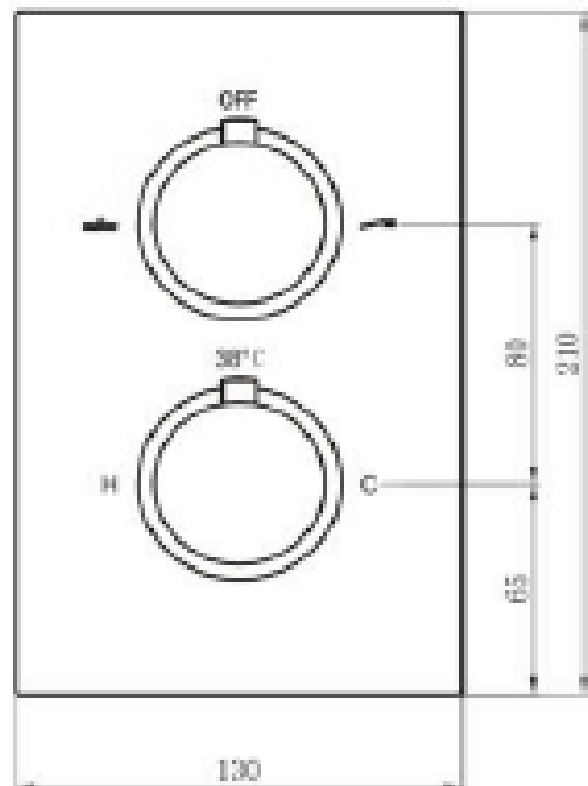

DUAL OUTLET CONCEALED SHOWER VALVE - ROUND

CODE: DC2 - CHROME

CODE: DC2B - BLACK

CODE: DC2BR - BRUSHED BRASS

MANUFACTURER: THE WHITE SPACE

RANGE: DC THERMOSTATIC SHOWER VALVES

PRODUCT INFORMATION: CONCEALED SHOWER VALVE
- ROUND HANDLE, DUAL OUTLET