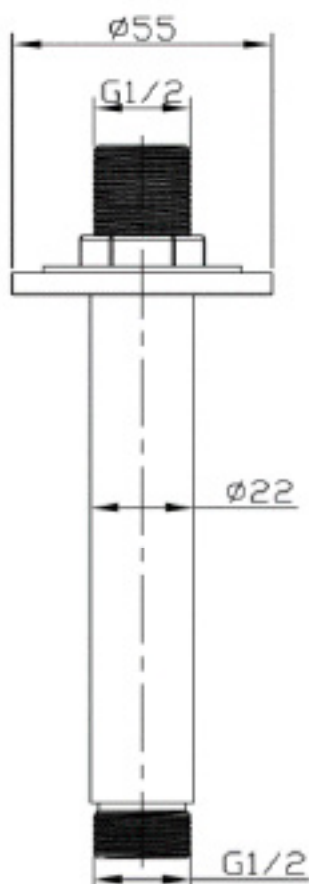

BRASS CEILING ARM

CODE: WSV005 - CHROME

CODE: WSV005B - BLACK

CODE: WSV005BR - BRUSHED BRASS

MANUFACTURER: THE WHITE SPACE

RANGE: DC THERMOSTATIC SHOWER VALVES

PRODUCT INFORMATION: 120MM BRASS CEILING ARM

SHOWER SLIDER RAIL KIT