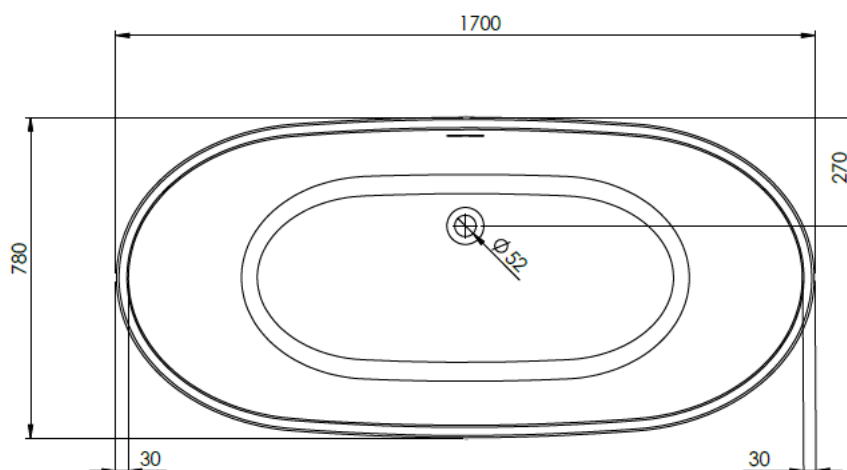

FREESTANDING BATH - SULIS

PRODUCT SULIS FREESTANDING BATH

CODE WSSUL17

SIZE 1700 X 780 X 690MM

CAPACITY 250 LITRES