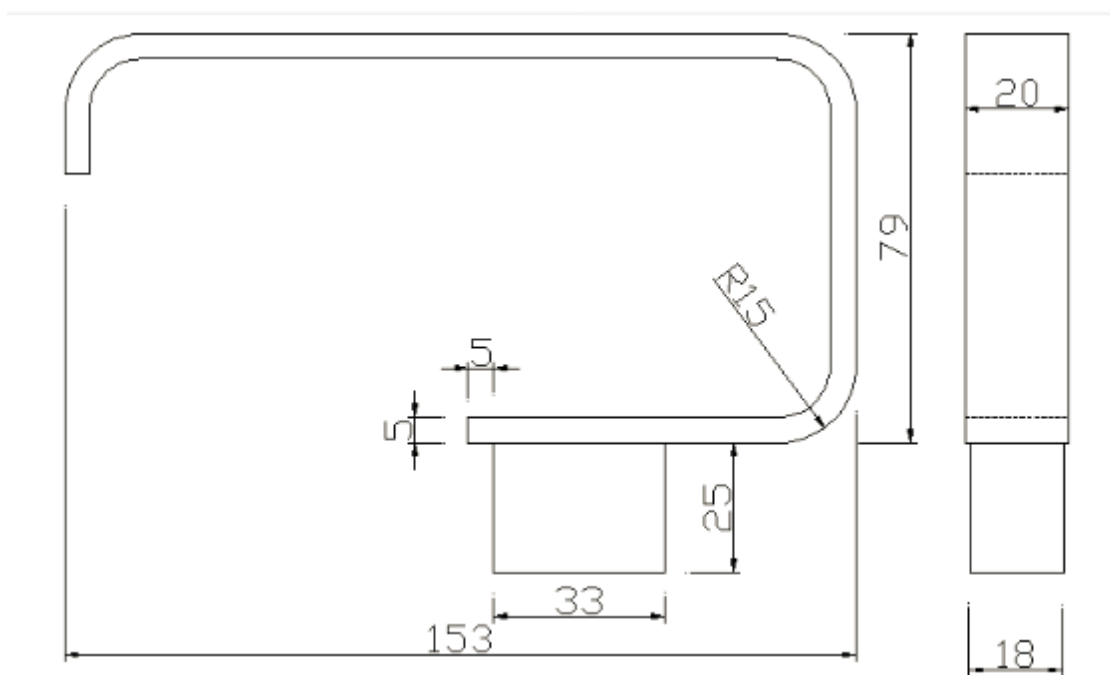

CODE LEG5C - CHROME
LEG5B - BLACK

SIZE 195 X 85 (H) X 94MM

LEGEND ACCESSORIES

TOILET ROLL HOLDER

PRODUCT	TOILET ROLL HOLDER
CODE	LEG1C - CHROME LEG1B - BLACK LEG1BR - BRUSHED BRASS
SIZE	153 X 20 (H) X 104MM