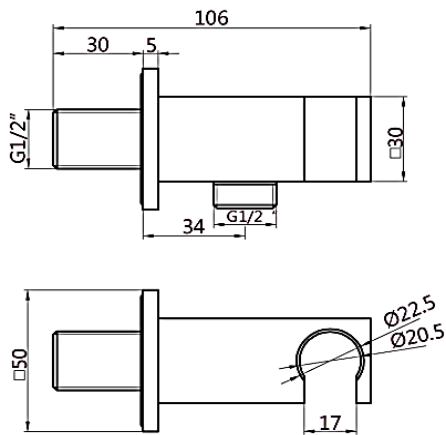

SHOWER HANDSET WALL BRACKET - SQUARE

CODE: SQWB1 - CHROME

CODE: SQBW1K - BLACK

MANUFACTURER: THE WHITE SPACE

RANGE: DC THERMOSTATIC SHOWER VALVES

PRODUCT INFORMATION: SHOWER SLIDER RAIL KIT - WITH WALL ELBOW