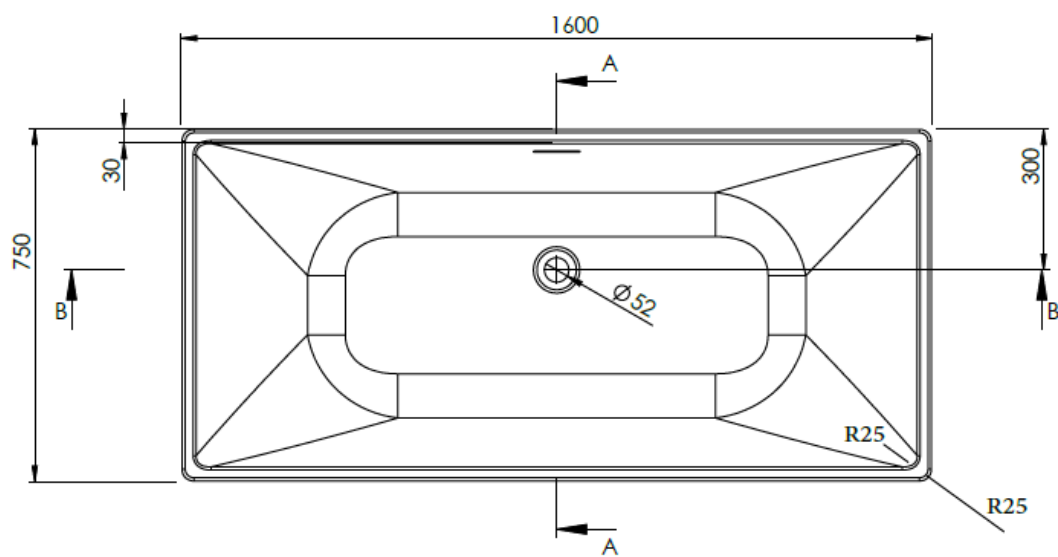

FREESTANDING BATH - VARGA

PRODUCT VARGA FREESTANDING BATH

CODE WSVAR16

SIZE 1600 X 750 X 570MM

CAPACITY 265 LITRES