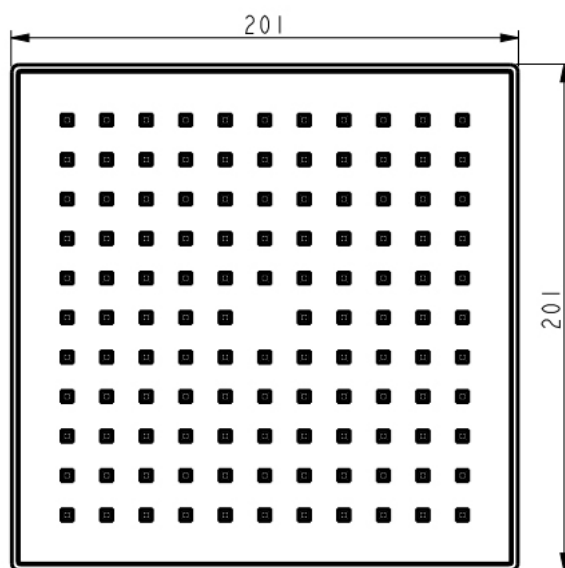

RANGE: DC THERMOSTATIC SHOWER VALVES

PRODUCT INFORMATION: 350MM ULTRA SLIM
SHOWER HEAD - CHROME

SQUARE SHOWER HEAD

CODE: WSV007

MANUFACTURER: THE WHITE SPACE

RANGE: DC THERMOSTATIC SHOWER VALVES

PRODUCT INFORMATION: 200MM SQUARE
SHOWER HEAD - CHROME