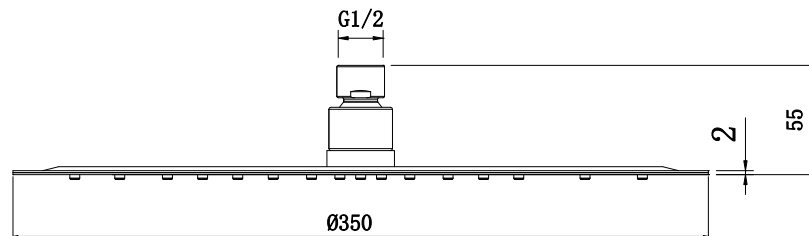

350MM ULTRA SLIM ROUND SHOWER HEAD - CHROME

CODE: WSV009

MANUFACTURER: THE WHITE SPACE

RANGE: DC THERMOSTATIC SHOWER VALVES

PRODUCT INFORMATION: 350MM ULTRA SLIM
SHOWER HEAD - CHROME