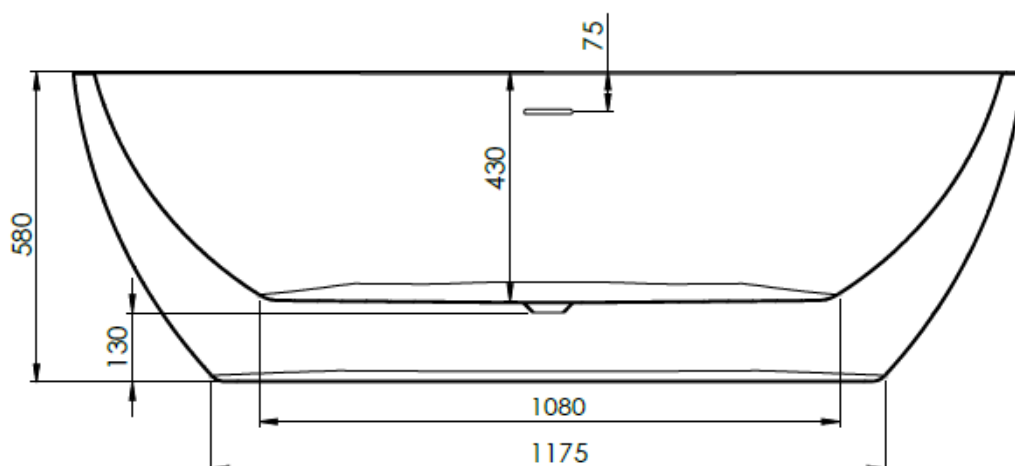

FREESTANDING BATH - D-SHAPE

PRODUCT D-SHAPE FREESTANDING BATH

CODE WSDSH16

SIZE 1600 X 800 X 580MM

CAPACITY 246 LITRES

FREESTANDING BATH - D-SHAPE

PRODUCT D-SHAPE FREESTANDING BATH

CODE WSDSH17