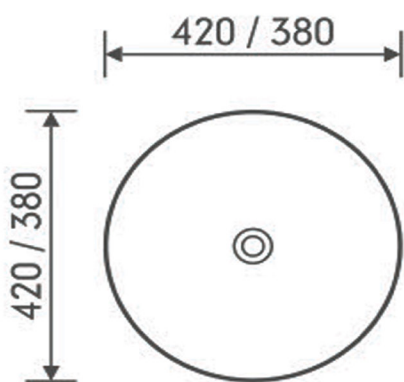

CHOICE RONDO BOWL

PRODUCT RONDO BOWL

CODE RD38WH
RD38MB

SIZE 380ØMM

COLOUR WHITE
MATT BLACK