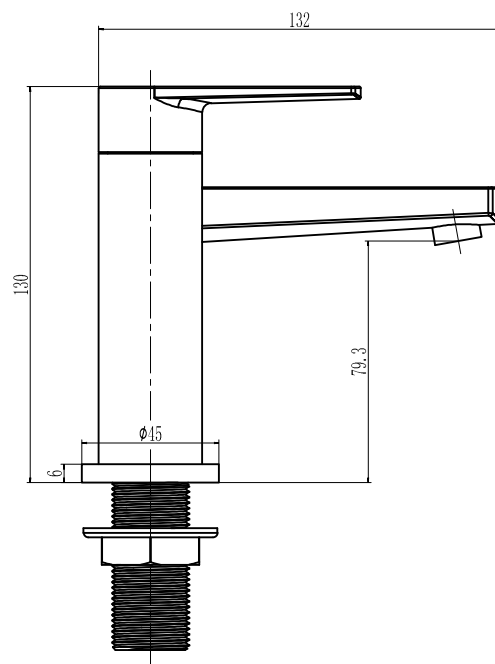

BATH SHOWER MIXER

SI04

CODE: SI04

MANUFACTURER: THE WHITE SPACE

RANGE: SIERRA

PRODUCT INFORMATION: BATH SHOWER MIXER
(INC SHOWER KITS) - CHROME