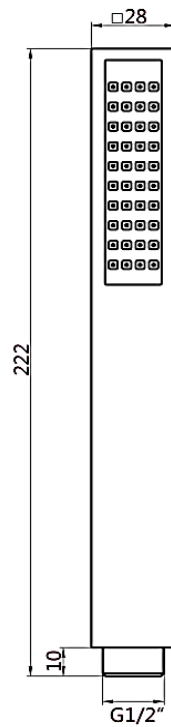

CODE: SQWB1 - CHROME

CODE: SQBW1K - BLACK

MANUFACTURER: THE WHITE SPACE

RANGE: DC THERMOSTATIC SHOWER VALVES

PRODUCT INFORMATION: SHOWER SLIDER RAIL KIT - WITH WALL ELBOW

SHOWER HANDSET WALL BRACKET - ROUND