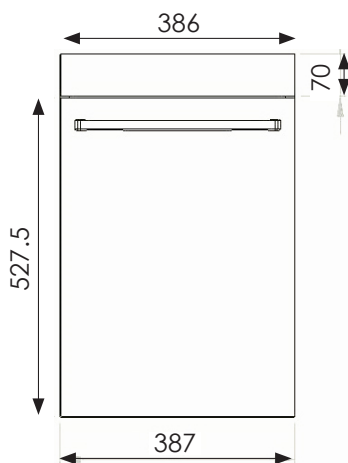

SCENE FURNITURE

45CM WALL HUNG CLOAKROOM UNIT

PRODUCT 45CM WALL HUNG CLOAKROOM UNIT

CODE SW45LDI (LEFT HINGE GLOSS DARK INDIGO)
SW45LWH (LEFT HINGE GLOSS WHITE)
SW45LAG (LEFT HINGE GLOSS ASH GREY)
SW45LCH (LEFT HINGE GLOSS CHARCOAL)
SW45RWH (RIGHT HINGE GLOSS WHITE)
SW45RAG (RIGHT HINGE GLOSS ASH GREY)
SW45RCH (RIGHT HINGE GLOSS CHARCOAL)
SW45RDI (RIGHTHINGE GLOSS DARK INDIGO)

SIZE 386 (W) X 600 (H) X 357 (D) MM

Elevation