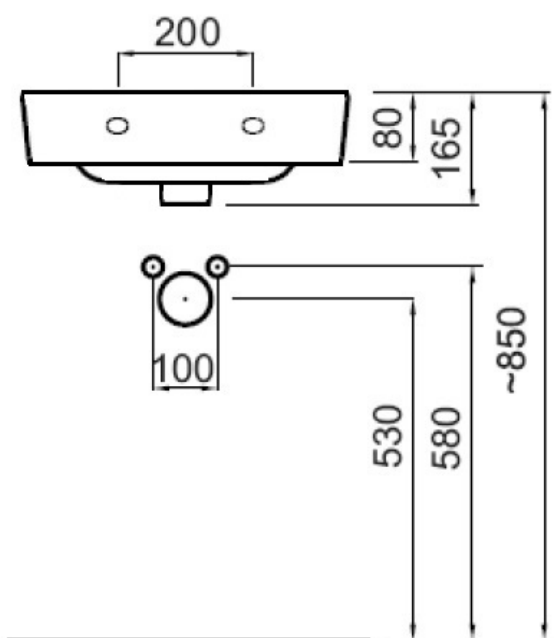

SCENE BASIN 45CM

WSSSB01

PRODUCT	SCENE BASIN – 1 TH
CODE	WSSSB01
SIZE	45 X 39 CM
COLOUR	WHITE