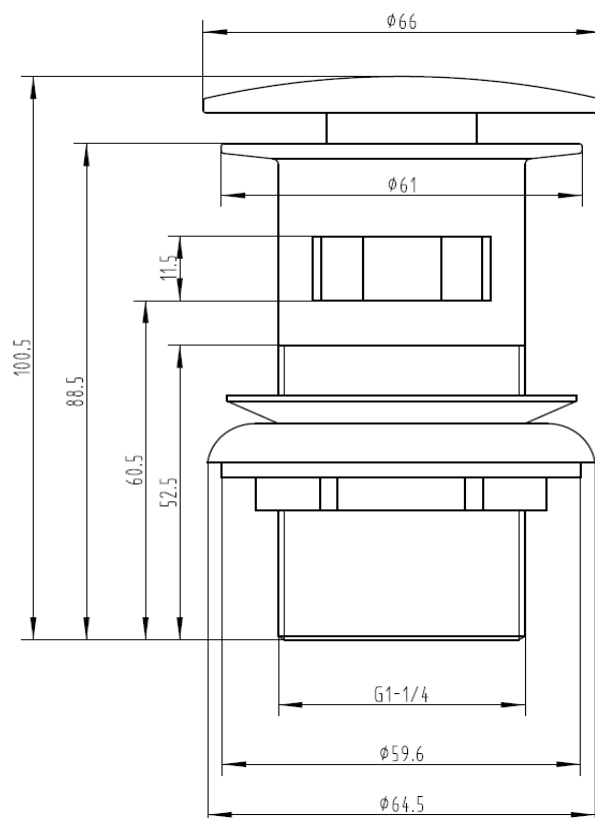

MANUFACTURER: THE WHITE SPACE

RANGE: WASTES

PRODUCT INFORMATION: SPRUNG PLUG
BASIN WASTE - LARGE COVER - SLOTTED

SPRUNG PLUG BASIN WASTE- STANDARD COVER

CODE: PZW2C - CHROME

CODE: PZW2B - BLACK

CODE: PZW2BR - BRUSHED BRASS