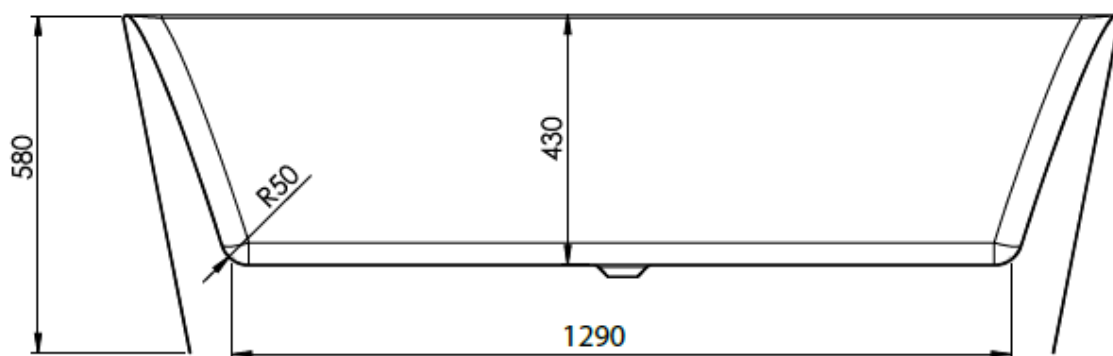

FREESTANDING BATH - D-SHAPE

PRODUCT D-SHAPE FREESTANDING BATH

CODE WSDSH17

SIZE 1700 X 800 X 580MM

CAPACITY 261 LITRES