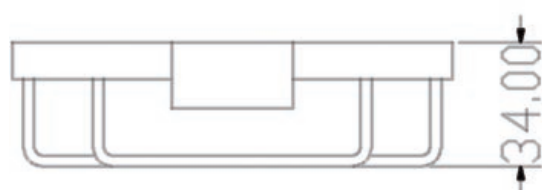

LEGEND ACCESSORIES

SOAP BASKET

PRODUCT SOAP BASKET

CODE LEG8C - CHROME
LEG8B - BLACK

SIZE 120 X 34 (H) X 100MM