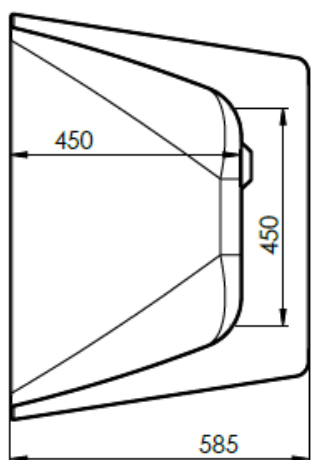

FREESTANDING BATH - VARGA

PRODUCT VARGA FREESTANDING BATH

CODE WSVAR18

SIZE 1800 X 800 X 580MM

LITRES 340 LITRES