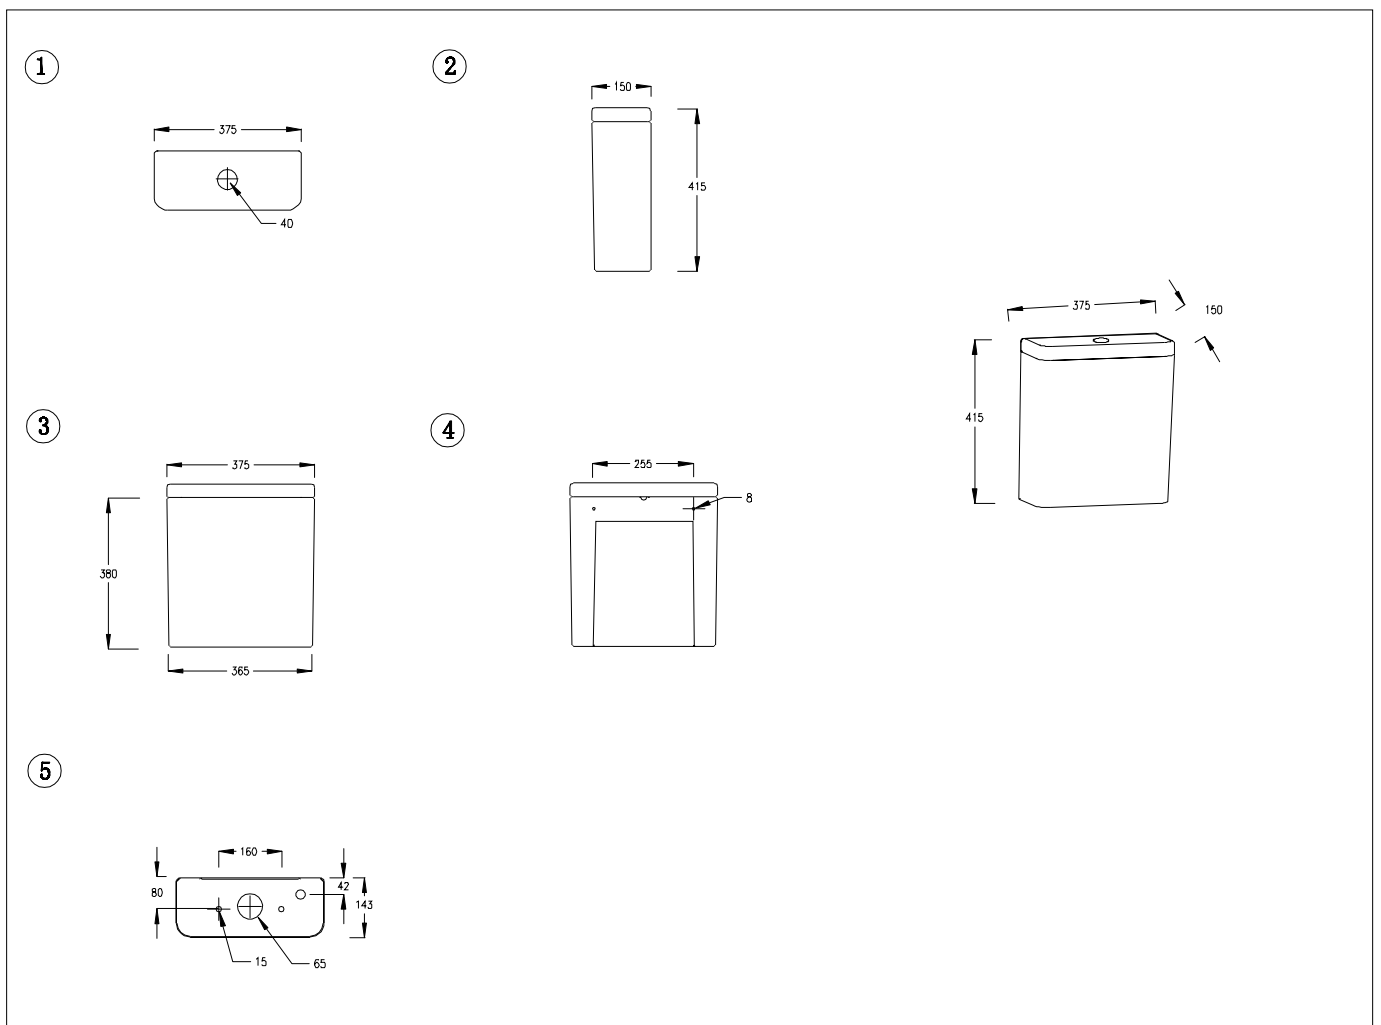

CODE ANW2

SIZE 365 X 365 (H) X 495MM

COLOUR WHITE

LABANON RIMLESS CLOSE COUPLED CISTERN AND LID LABANW5

PRODUCT RIMLESS CLOSE COUPLED CISTERN AND LID

CODE LABANW5

SIZE 375 X 415 (H) X 150MM

COLOUR WHITE