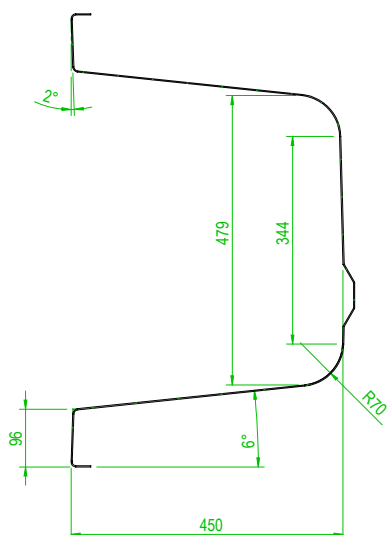

REINFORCED BATHS ALUNA

1700 X 750MM

ALU1775

CODE: ALU1775

MANUFACTURER: THE WHITE SPACE

RANGE: REINFORCED BATHS

PRODUCT INFORMATION: ALUNA DOUBLE ENDED
BATH 1700 X 750MM - WHITE

SECTION B-B