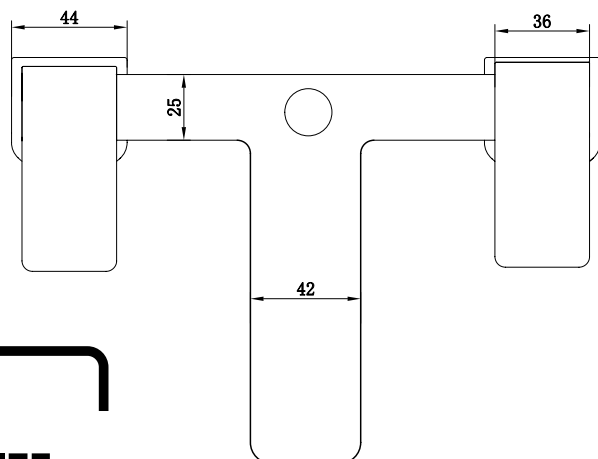

VETO BRASSWARE BATH SHOWER MIXER

CODE: VET5C - CHROME

CODE: VET5B - BLACK

MANUFACTURER: THE WHITE SPACE

RANGE: VETO

PRODUCT INFORMATION: VETO BATH SHOWER MIXER
WITH HOSE AND HANDSET