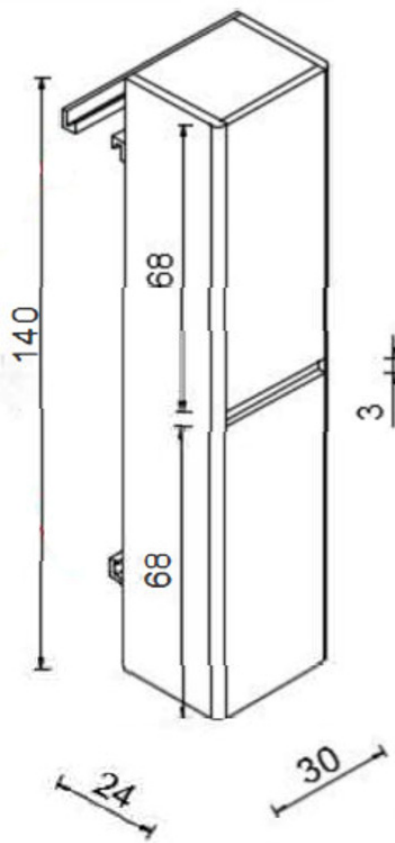

AMERICANA TALL CABINET

PRODUCT TALL CABINET

CODE AMFTBW (MATT WHITE)
AMFTBTO (TOBACCO OAK)
AMFTBMG (MATT MID GREY)
AMFTAG (MATT ANTHRACITE GREY)

SIZE 300 X 1400 (H) X 240MM