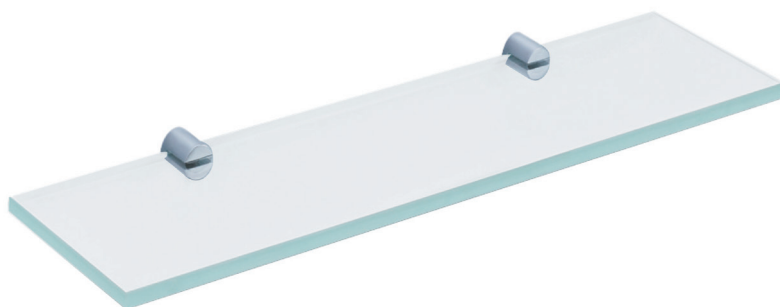

TOWEL RACK

CAP11C

PRODUCT	TOWEL RACK
CODE	CAP11C
SIZE	600 X 130 X 209MM
COLOUR	CHROME

CAPITA ACCESSORIES

GLASS SHELF

CAP12C

PRODUCT	GLASS SHELF
CODE	CAP12C
SIZE	500 X 42 X 133MM
COLOUR	CHROME

CAPITA ACCESSORIES