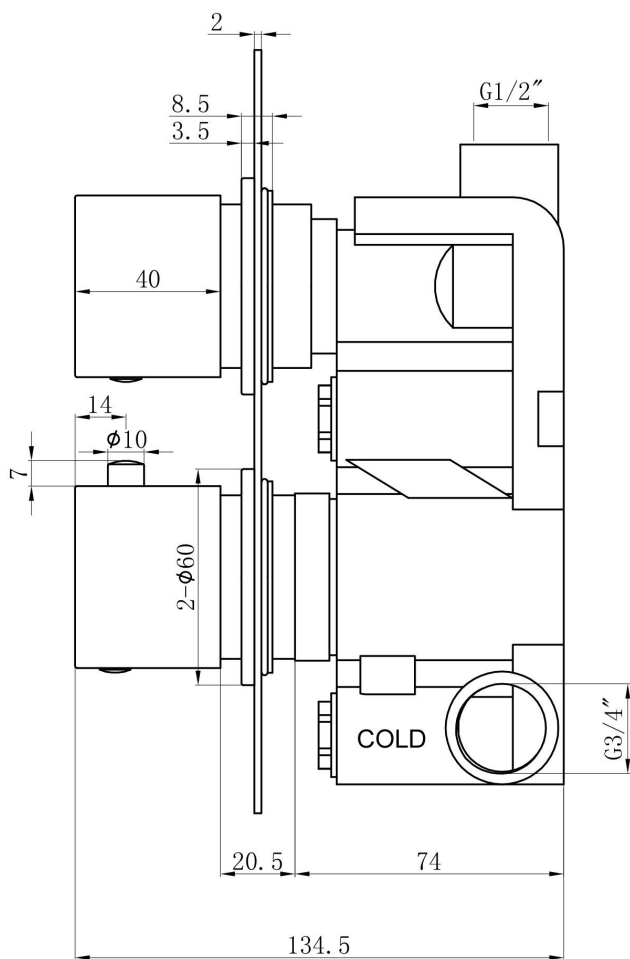

SINGLE OUTLET CONCEALED SHOWER VALVE - SQUARE

CODE: DC3 - CHROME

CODE: DC3B - BLACK

CODE: DC3BR - BRUSHED BRASS

MANUFACTURER: THE WHITE SPACE

RANGE: DC THERMOSTATIC SHOWER VALVES

PRODUCT INFORMATION: CONCEALED SHOWER VALVE - SQUARE HANDLE, SINGLE OUTLET