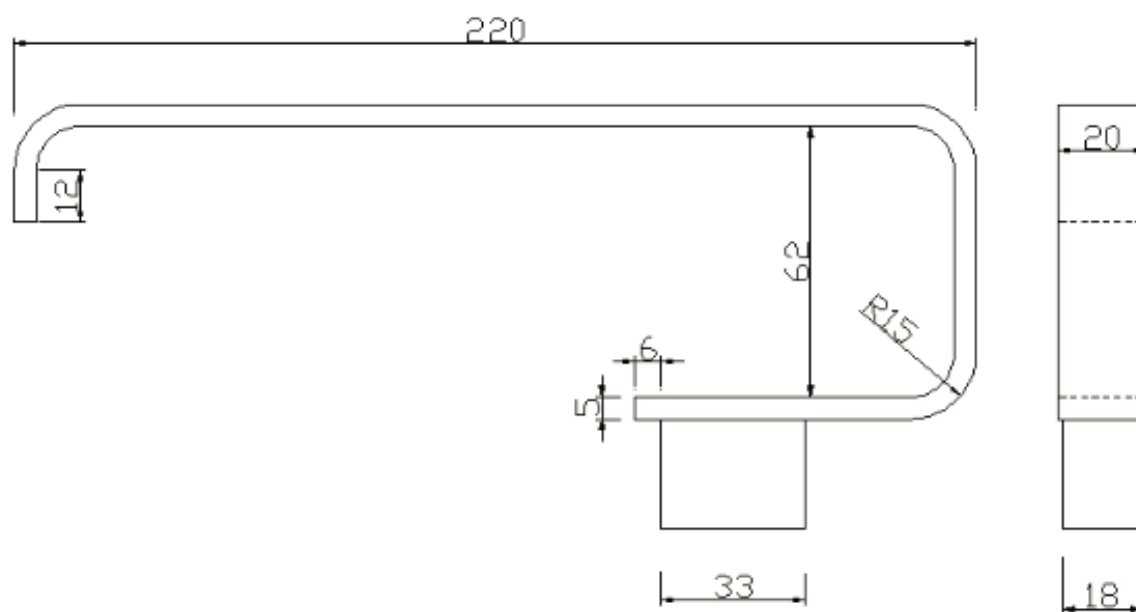

LEGEND ACCESSORIES

TOWEL RING

PRODUCT	TOWEL RING
CODE	LEG2C - CHROME LEG2B - BLACK LEG2BR - BRUSHED BRASS
SIZE	220 X 25 (H) X 104MM