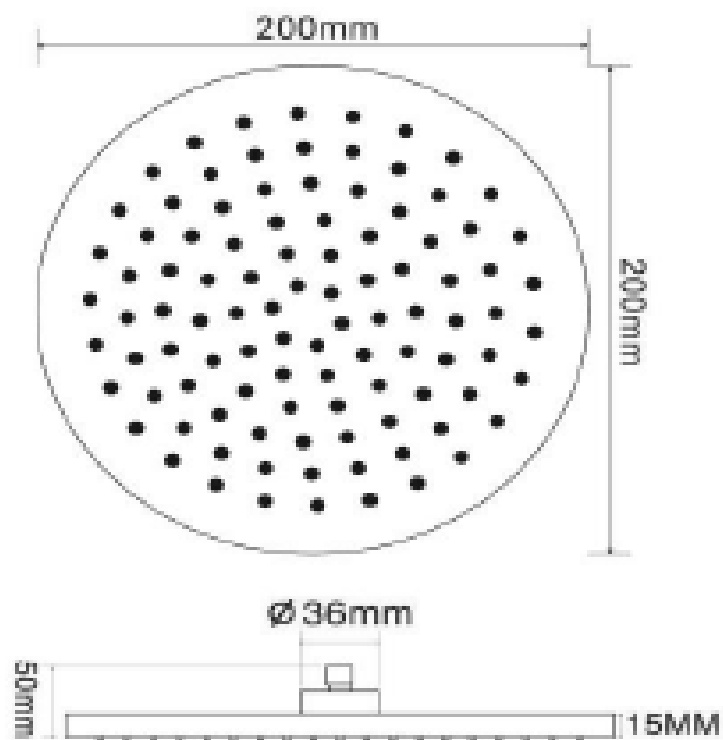

CODE: WSV001

MANUFACTURER: THE WHITE SPACE

RANGE: DC THERMOSTATIC SHOWER VALVES

PRODUCT INFORMATION: 200MM ABS SHOWER HEAD - CHROME