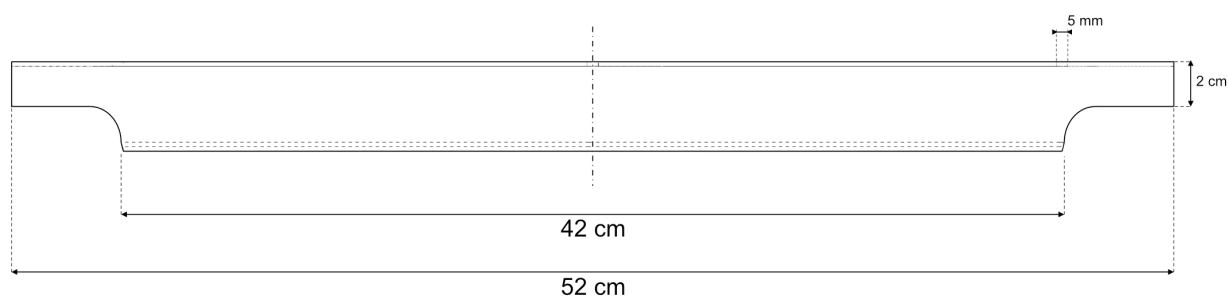

CHOICE FLOORSTANDING/WALL HUNG UNIT HANDLES

PRODUCT CHOICE FLOORSTANDING/WALL HUNG UNIT HANDLES

CODE
CHH1C - CHROME
CHH1BR - BRUSHED BRASS
CHH1BL - MATT BLACK