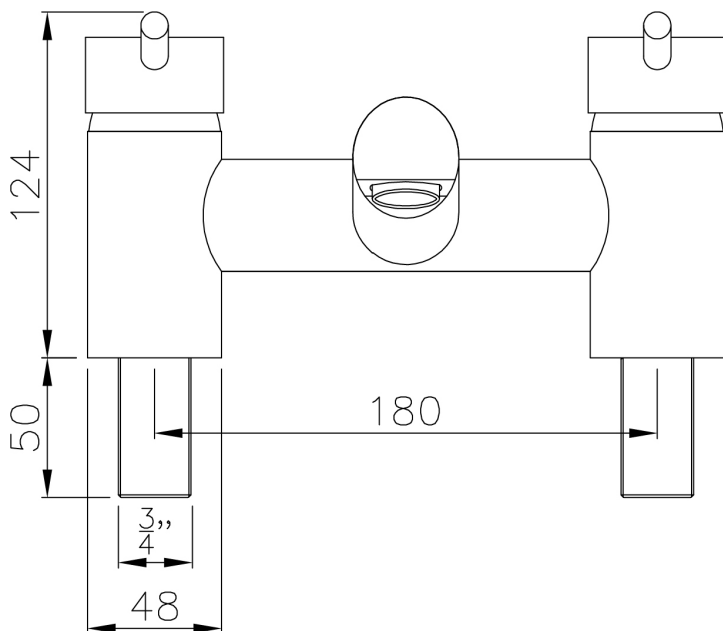

PRODUCT INFORMATION: PIN BATH PILLAR TAPS
- CHROME

PIN BRASSWARE

BATH FILLER

WSTP06

CODE: WSTP06

MANUFACTURER: THE WHITE SPACE

RANGE: PIN

PRODUCT INFORMATION: PIN BATH FILLER - CHROME