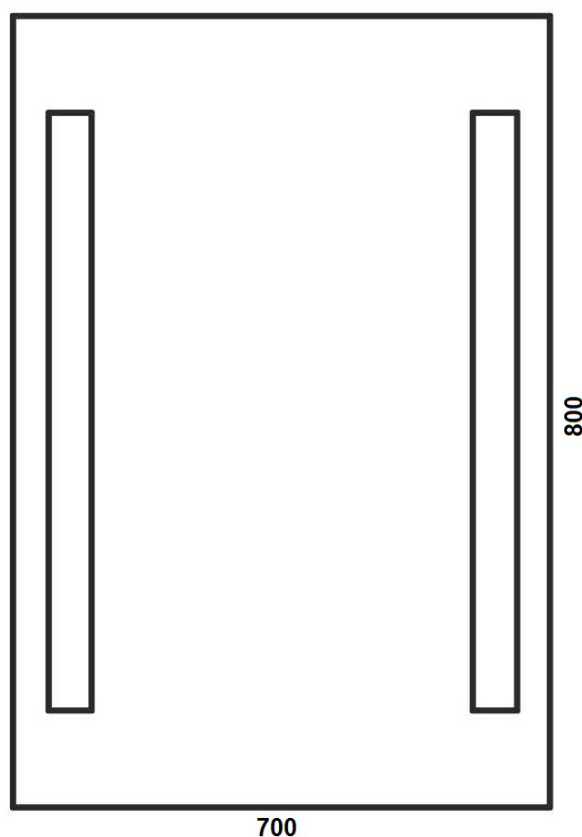

PRODUCT INFORMATION: PAR ILLUMINATED
MIRROR 60 X 80CM

ILLUMINATED MIRRORS PAR 70 X 80CM WSM007

CODE: WSM007

MANUFACTURER: THE WHITE SPACE

RANGE: ILLUMINATED MIRROR

PRODUCT INFORMATION: PAR ILLUMINATED
MIRROR 70 X 80CM