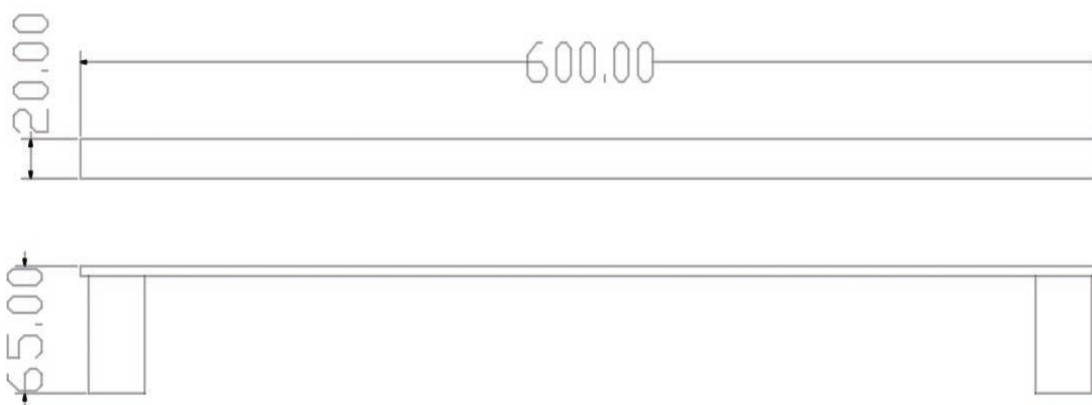

LEGEND ACCESSORIES

TOWEL RAIL

PRODUCT TOWEL RAIL

CODE LEG10C - CHROME
LEG10B - BLACK

SIZE 600 X 20 (H) X 65MM