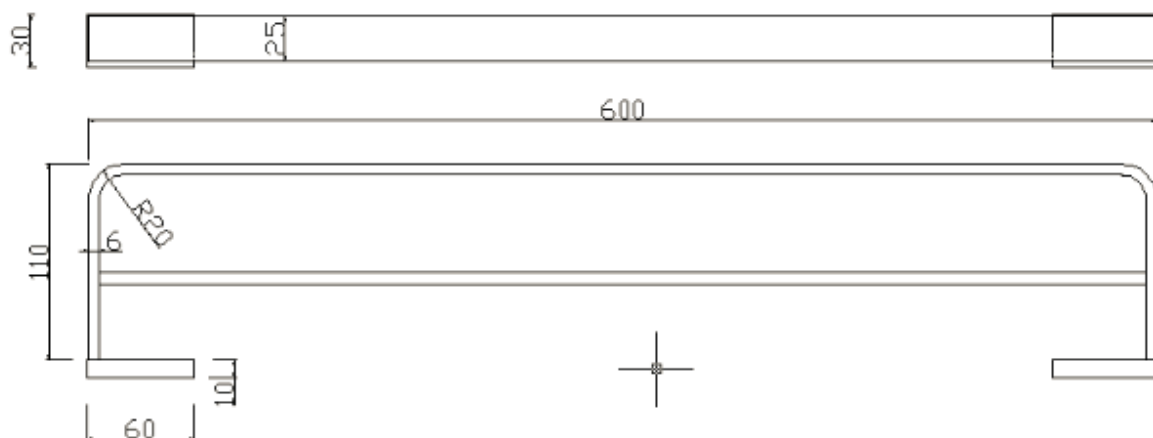

SIZE 600 X 20 (H) X 65MM

LEGEND ACCESSORIES

DOUBLE TOWEL RAIL

PRODUCT DOUBLE TOWEL RAIL

CODE LEG11C - CHROME
 LEG11B - BLACK
 LEG11BR - BRUSHED BRASS

SIZE 600 X 30 (H) X 110MM

LEGEND ACCESSORIES

SOAP BASKET