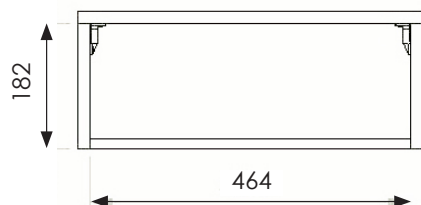

SCENE FURNITURE WC UNIT

CODE: SFW50WH - GLOSS WHITE

CODE: SFW51AG - GLOSS ASH GREY

CODE: SFW52CH - GLOSS CHARCOAL

MANUFACTURER: THE WHITE SPACE

RANGE: SCENE FURNITURE - STANDARD COLOURS

PRODUCT INFORMATION: WC UNIT

499(W) X 794(H) X 200(D)