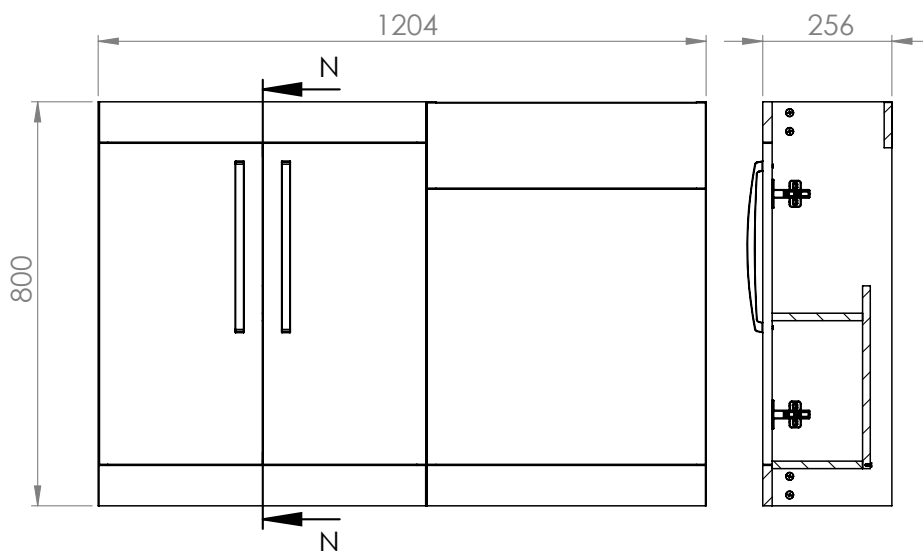

SIDE VIEW

SCENE FURNITURE I SHAPE UNIT

CODE: BISHBWH GLOSS WHITE
CODE: BISHBAG GLOSS ASH GREY
CODE: BISHBGC GLOSS CHARCOAL

MANUFACTURER: THE WHITE SPACE

RANGE: SCENE FURNITURE - STANDARD COLOURS

PRODUCT INFORMATION:
BASIN UNIT WITH 2 DRAWERS

FRONT VIEW