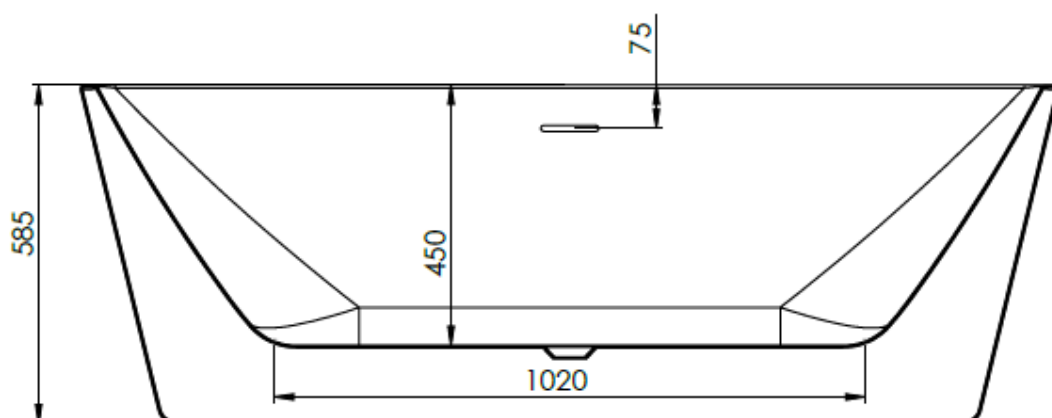

FREESTANDING BATH - VARGA

PRODUCT VARGA FREESTANDING BATH

CODE WSVAR17

SIZE 1700 X 800 X 580MM

CAPACITY 320 LITRES