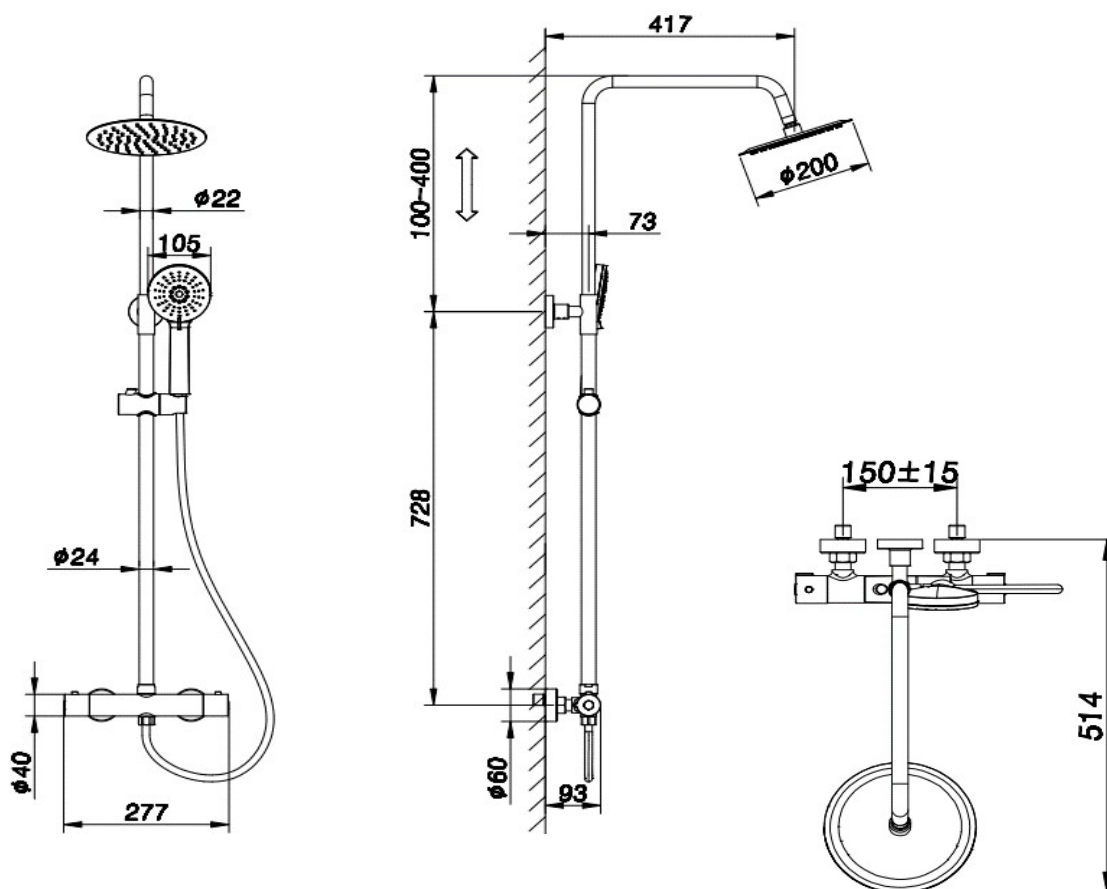

DUAL CONTROL BAR VALVE WITH INTEGRAL FIXED HEAD AND SLIDE RAIL - ROUND

CODE: YES2C

MANUFACTURER: THE WHITE SPACE

RANGE: YES BAR SHOWER

PRODUCT INFORMATION: DUAL CONTROL BAR VALVE WITH INTEGRAL FIXED HEAD AND SLIDE RAIL - CHROME