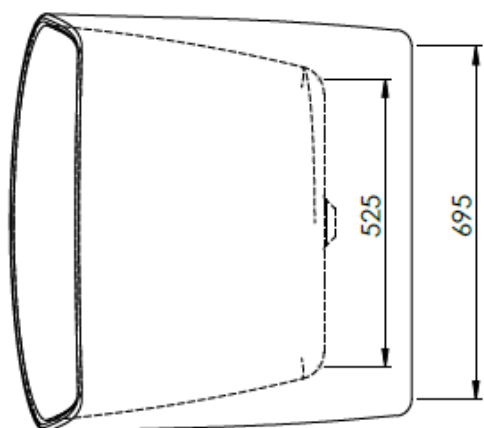

CODE WSVAR18

SIZE 1800 X 800 X 580MM

LITRES 340 LITRES

FREESTANDING BATH - SOUK

PRODUCT SOUK FREESTANDING BATH

CODE WSSOU17

SIZE 1700 X 750 X 590-730MM

CAPACITY 245 LITRES