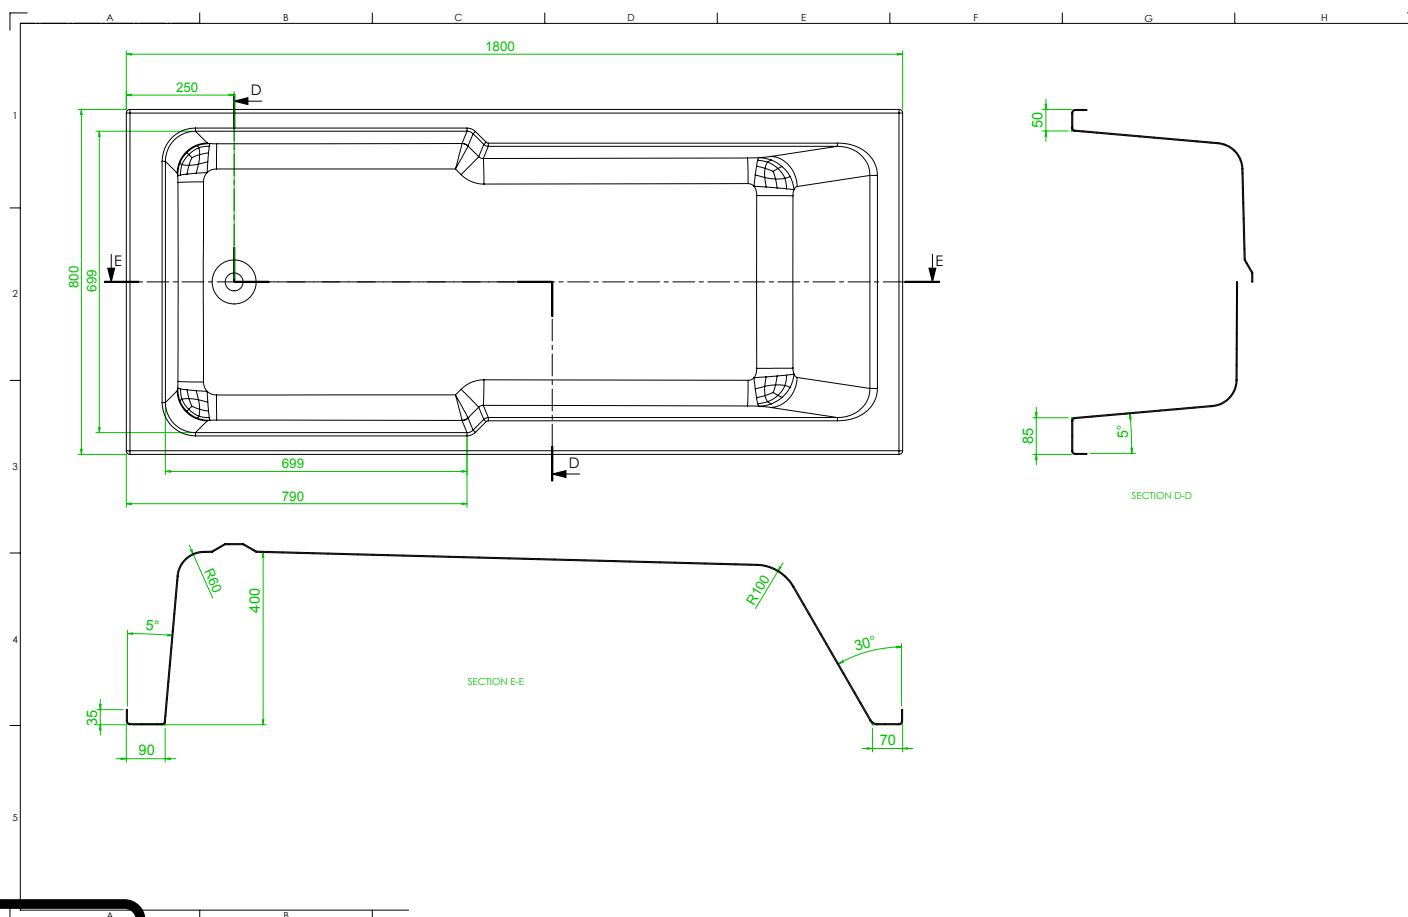

REINFORCED BATHS IBATH

1800 X 800MM

IBA1880

CODE: IBA1880

MANUFACTURER: THE WHITE SPACE

RANGE: REINFORCED BATHS

PRODUCT INFORMATION: I-BATH SINGLE ENDED
SHOWER BATH 1800 X 800MM - WHITE