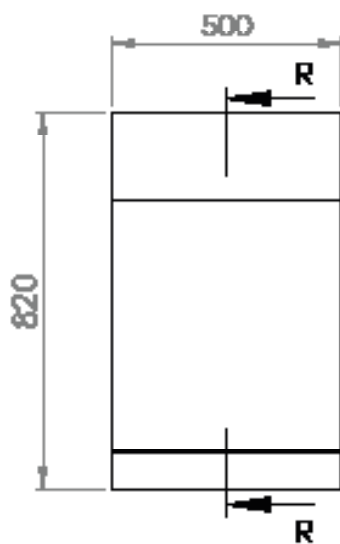

SCENE FURNITURE L SHAPE WC UNIT

WSLFW50WH GLOSS WHITE
WSLFW50AG GLOSS ASH GREY
WSLFW50CH GLOSS CHARCOAL

MANUFACTURER: THE WHITE SPACE

RANGE: SCENE FURNITURE - STANDARD COLOURS

PRODUCT INFORMATION: WC UNIT

FRONT VIEW