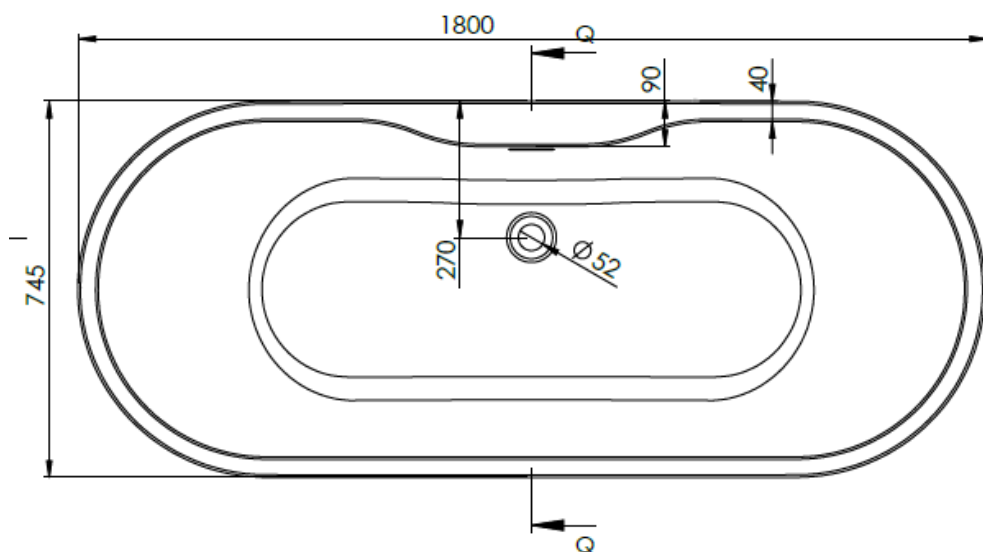

FREESTANDING BATH - D-SHAPE

PRODUCT D-SHAPE FREESTANDING BATH

CODE WSDSH16

SIZE 1600 X 800 X 580MM

CAPACITY 246 LITRES

FREESTANDING BATH - D-SHAPE

PRODUCT D-SHAPE FREESTANDING BATH

CODE WSDSH17