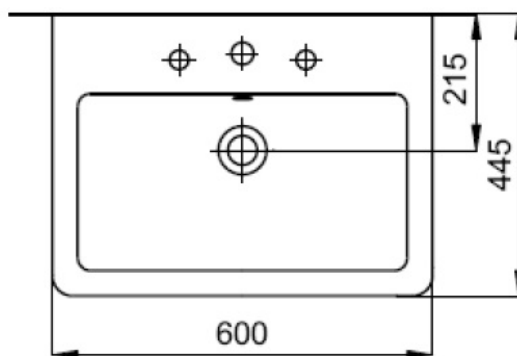

SCENE BASIN 60CM

WSSSB04

PRODUCT	SCENE BASIN
CODE	WSSSB04
SIZE	60 X 44.5CM 1TAP HOLE
COLOUR	WHITE