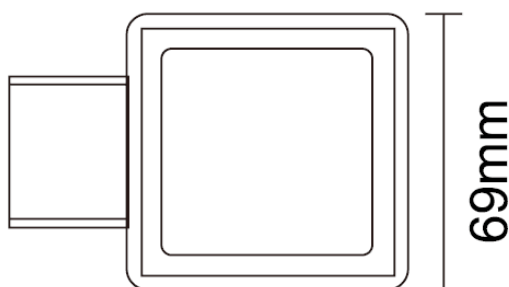

SIZE 20 X 59.5 (H) MM

LEGEND ACCESSORIES

SOAP DISH

PRODUCT SOAP DISH

CODE LEG7C- CHROME
LEG7B - BLACK

SIZE 103 X 43 (H) X 103MM

LEGEND ACCESSORIES TUMBLER AND HOLDER

PRODUCT	DOUBLE TOWEL RAIL
CODE	LEG6C - CHROME LEG6B - BLACK LEG6BR - BRUSHED BRASS
SIZE	69 X 85 (H) X 69MM