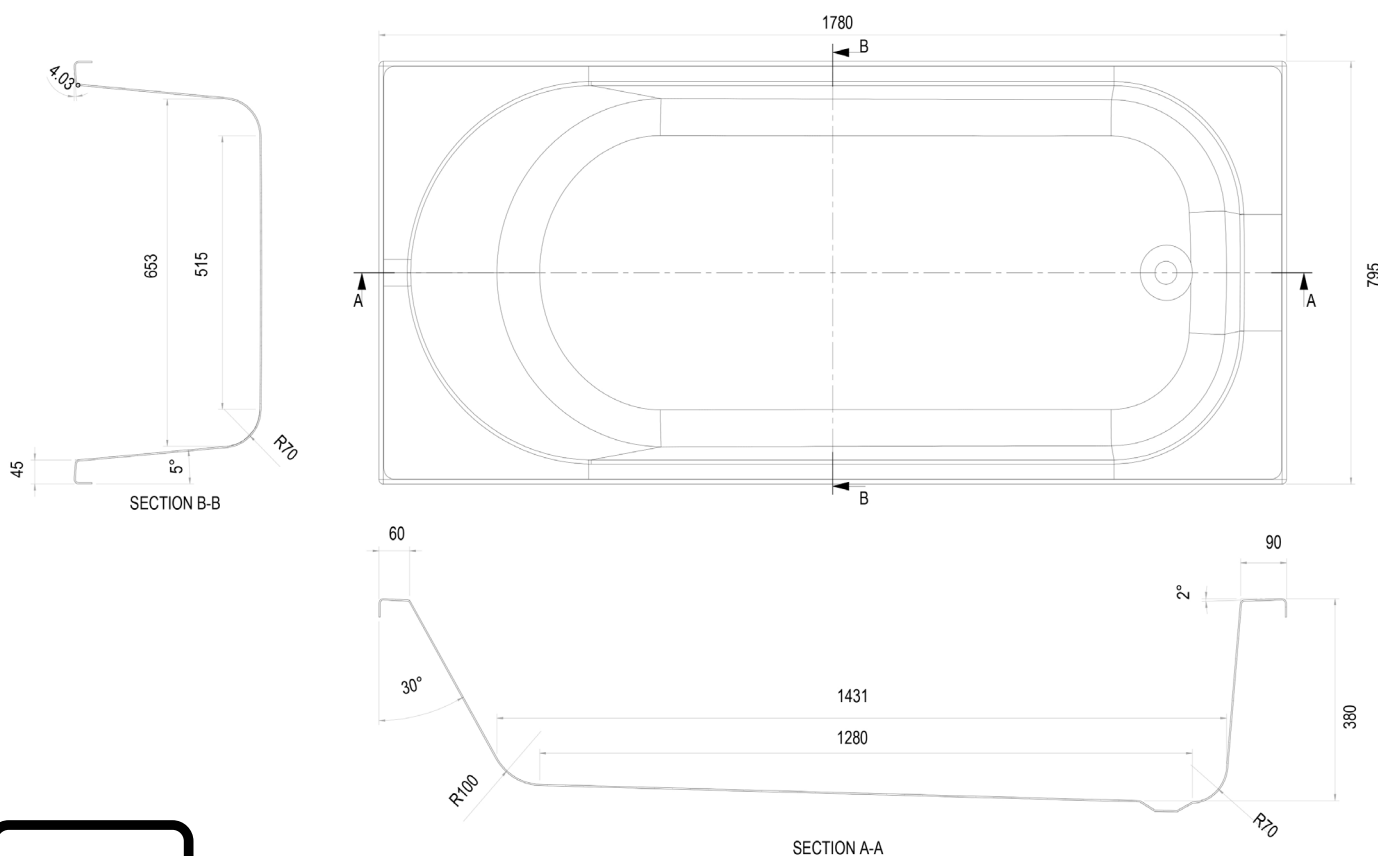

REINFORCED BATHS

ARNOLD 1780 X 795MM

WSBA1780

PRODUCT	ARNOLD SINGLE ENDED
CODE	WSBA1780
SIZE	1780 X 795 X 380 (H) MM
COLOUR	WHITE