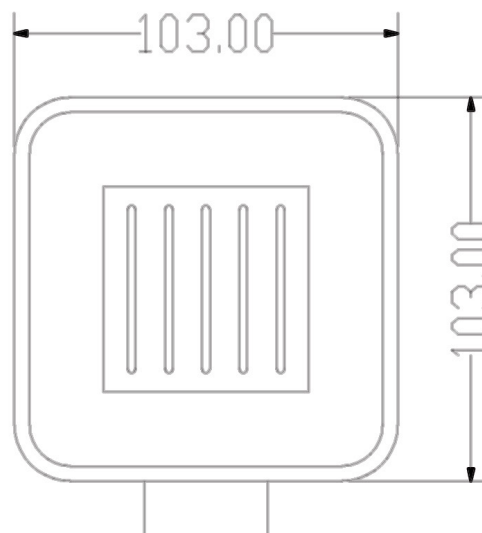

SIZE 20 X 59.5 (H) MM

LEGEND ACCESSORIES

SOAP DISH

PRODUCT SOAP DISH

CODE LEG7C- CHROME
LEG7B - BLACK

SIZE 103 X 43 (H) X 103MM

LEGEND ACCESSORIES TUMBLER AND HOLDER

PRODUCT	DOUBLE TOWEL RAIL
CODE	LEG6C - CHROME LEG6B - BLACK LEG6BR - BRUSHED BRASS
SIZE	69 X 85 (H) X 69MM