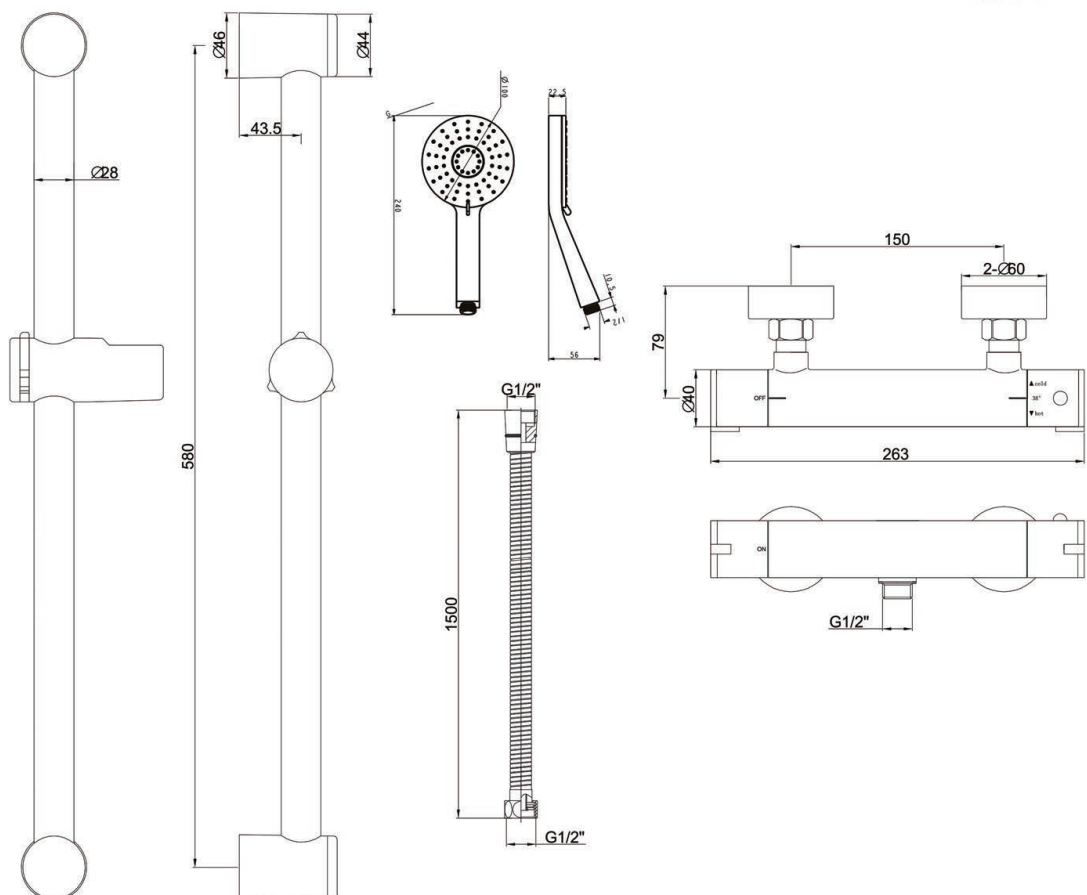

YES BAR SHOWER- DUAL CONTROL BAR VALVE WITH SLIDE RAIL

CODE: YES7C - CHROME

CODE: YES7B - MATT BLACK

CODE: YES7BR - BRUSHED BRASS

MANUFACTURER: THE WHITE SPACE

RANGE: YES BAR SHOWER

PRODUCT INFORMATION: DUAL CONTROL
BAR VALVE WITH SLIDE RAIL