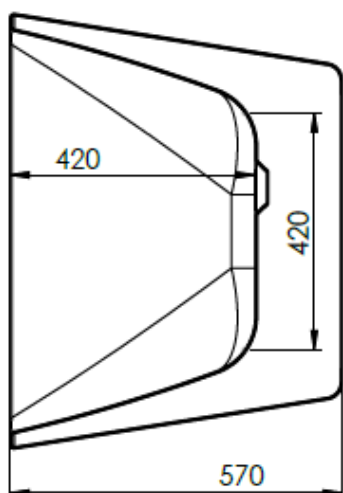

FREESTANDING BATH - VARGA

PRODUCT VARGA FREESTANDING BATH

CODE WSVAR15

SIZE 1500 X 750 X 570MM

CAPACITY 245 LITRES