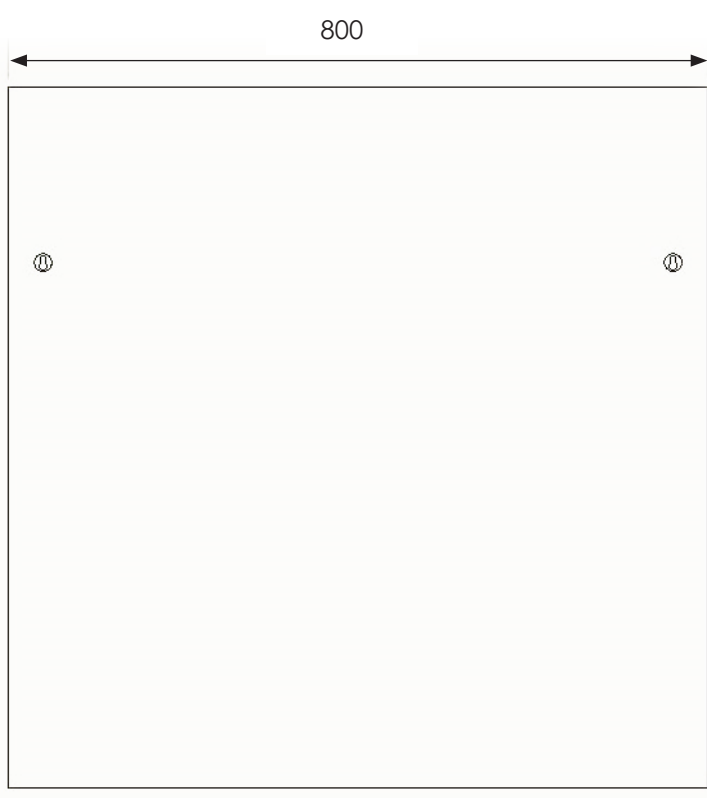

SCENE MIRROR

800 X 800 X 18MM
WSSM80DI

CODE: WSSM80DI

MANUFACTURER: THE WHITE SPACE

RANGE: SCENE FURNITURE - DARK INDIGO

PRODUCT INFORMATION: 80 X 80CM MIRROR

Rear View

End View