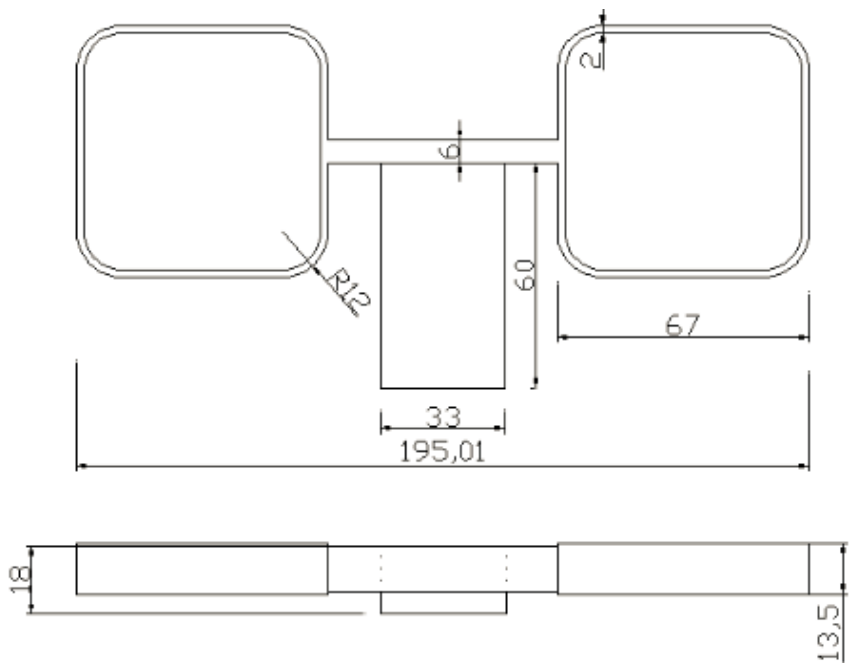

LEGEND ACCESSORIES

DOUBLE TUMBLER AND HOLDER

PRODUCT DOUBLE TUMBLER AND HOLDER

CODE LEG5C - CHROME
LEG5B - BLACK

SIZE 195 X 85 (H) X 94MM