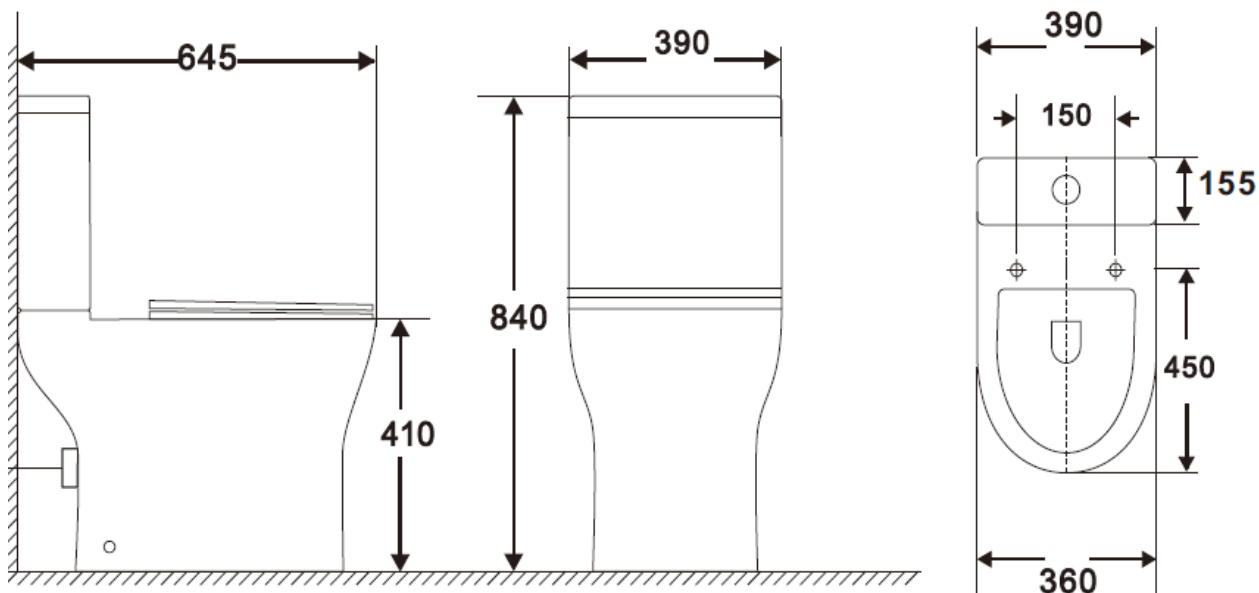

CODE PR31

EUNA RIMLESS CLOSE COUPLED WC (OPEN BACK) - EUW3

PRODUCT RIMLESS CLOSE COUPLED WC (OPEN BACK)

CODE EUW3

SIZE 390 X 840 (H) X 650MM

COLOUR WHITE

EUNA RIMLESS CLOSE COUPLED WC (CLOSED BACK) - EUW4

PRODUCT RIMLESS CLOSE COUPLED WC (CLOSED BACK)

CODE EUW4

SIZE 390 X 840 (H) X 650MM

COLOUR WHITE

EUNA RIMLESS BACK TO WALL WC - EUW1

PRODUCT RIMLESS BACK TO WALL WC

CODE EUW1

SIZE 370 X 415 (H) X 545MM

COLOUR WHITE