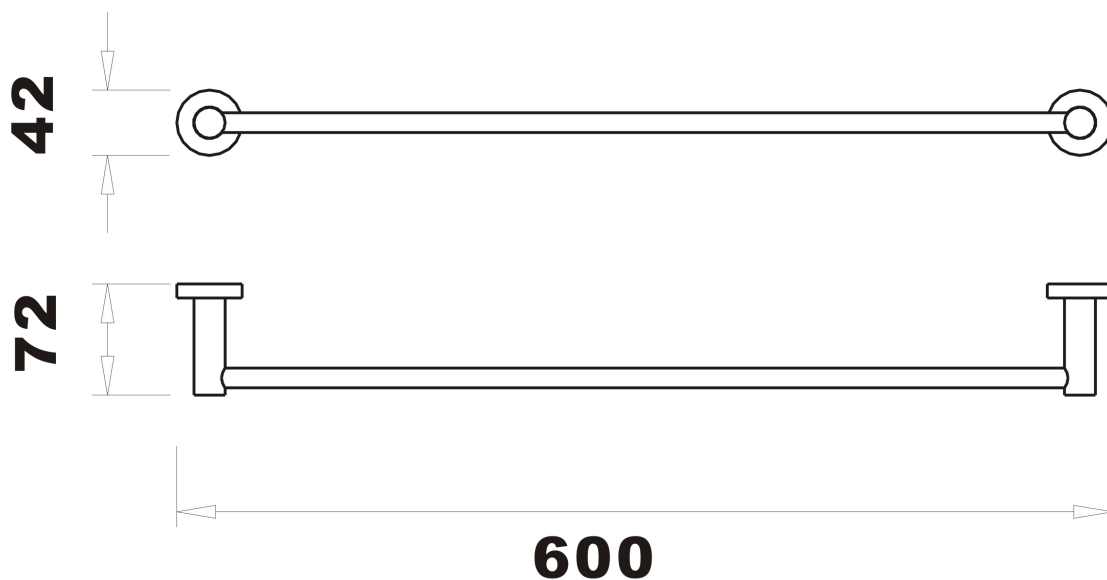

SIZE 113 X 216 X 115MM

COLOUR CHROME

CAPITA ACCESSORIES

TOWEL RAIL CAP9C

PRODUCT	TOWEL RAIL
CODE	CAP9C - CHROME CAP9B - MATT BLACK CAP9BR - BRUSHED BRASS
SIZE	600 X 42 X 109MM

CAPITA ACCESSORIES

TOWEL RING

CAP2C