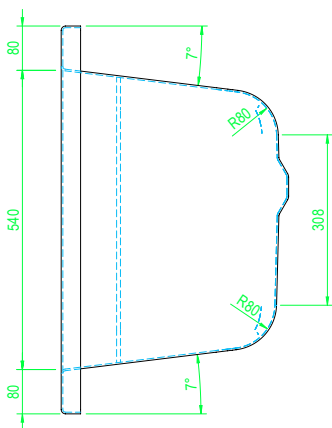

ALU1770

CODE: ALU1770

MANUFACTURER: THE WHITE SPACE

RANGE: REINFORCED BATHS

PRODUCT INFORMATION: ALUNA DOUBLE ENDED
BATH 1700 X 700MM - WHITE

REINFORCED BATHS ALUNA

1700 X 750MM

ALU1775