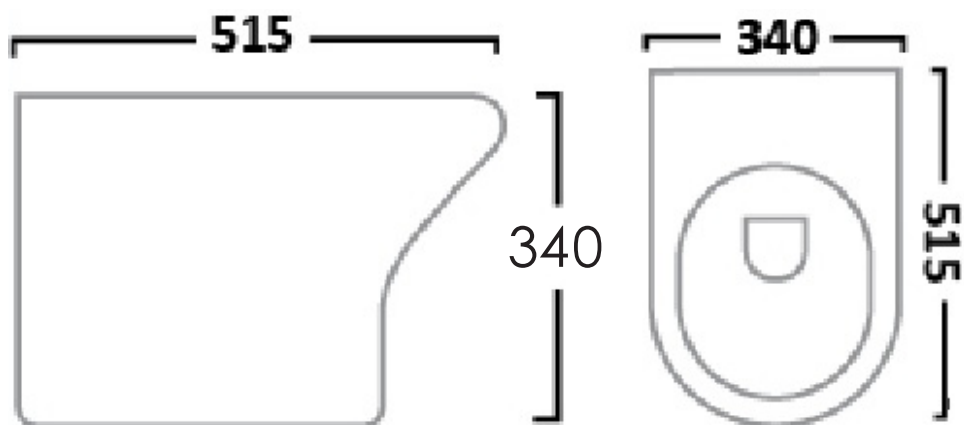

SCENE WALL HUNG WC WSSSP07

PRODUCT	SCENE WALL HUNG WC
CODE	WSSSP07
SIZE	340 (W) X 360 (H) X 515 (D) MM
PAN HEIGHT	360MM
COLOUR	WHITE