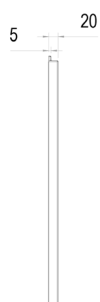

REINFORCED BATH PANEL FRONT

1700MM

WSBP17

CODE: WSBP17

MANUFACTURER: THE WHITE SPACE

RANGE: REINFORCED BATHS

PRODUCT INFORMATION: BATH PANEL 1700MM - WHITE