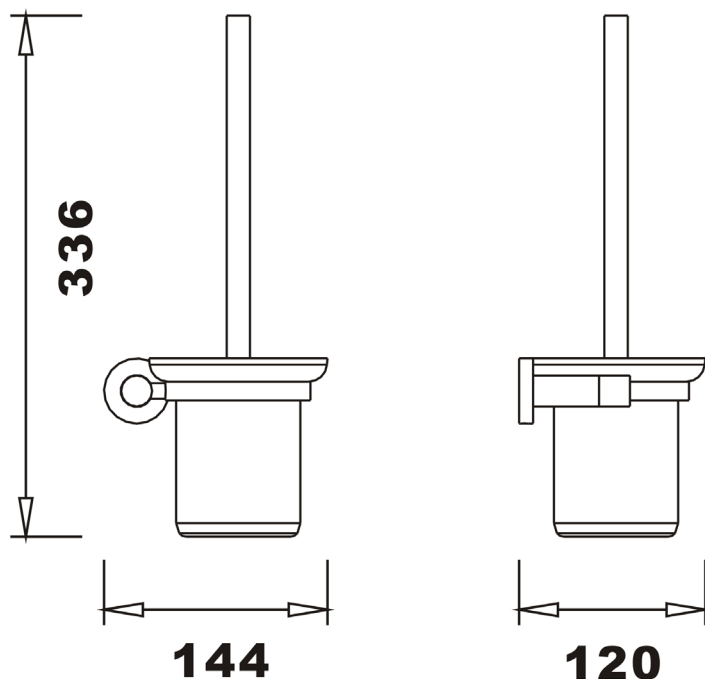

CAPITA ACCESSORIES

WC BRUSH AND HOLDER

CAP13C

PRODUCT WC BRUSH AND HOLDER

CODE CAP13C

SIZE 144 X 336 X 120MM

COLOUR CHROME/WHITE