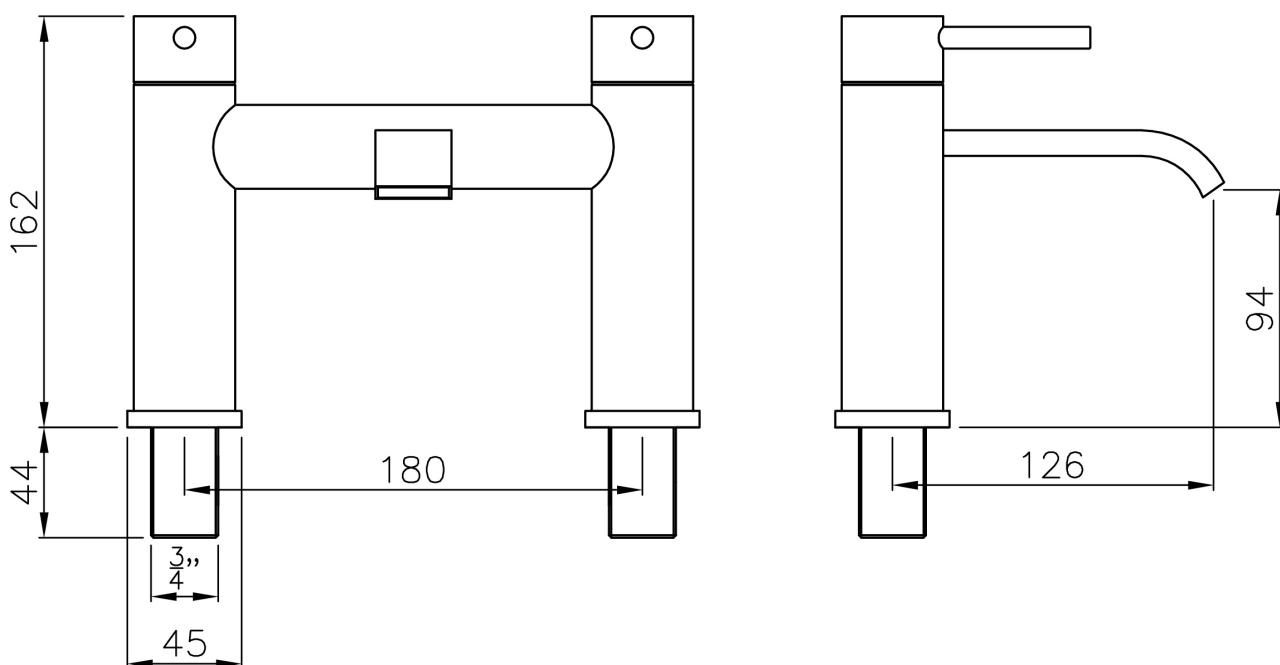

FALL BRASSWARE

BATH FILLER

WSTF55

CODE: WSTF55

MANUFACTURER: THE WHITE SPACE

RANGE: FALL

PRODUCT INFORMATION: FALL BATH FILLER -
CHROME