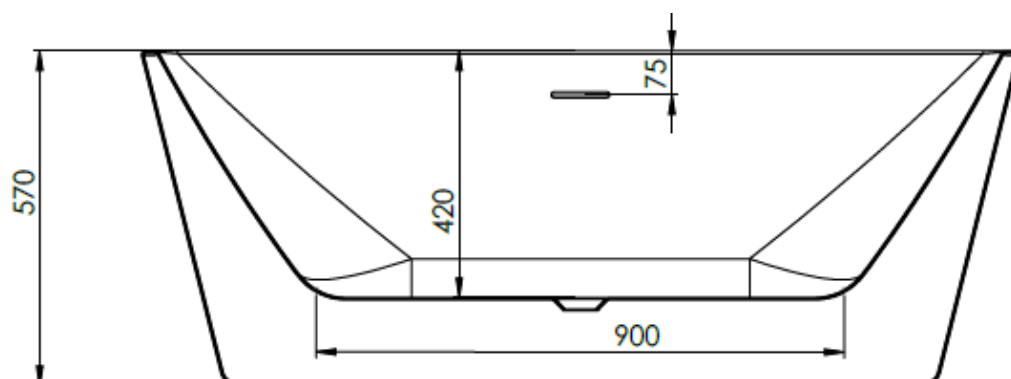

FREESTANDING BATH - VARGA

PRODUCT VARGA FREESTANDING BATH

CODE WSVAR15

SIZE 1500 X 750 X 570MM

CAPACITY 245 LITRES