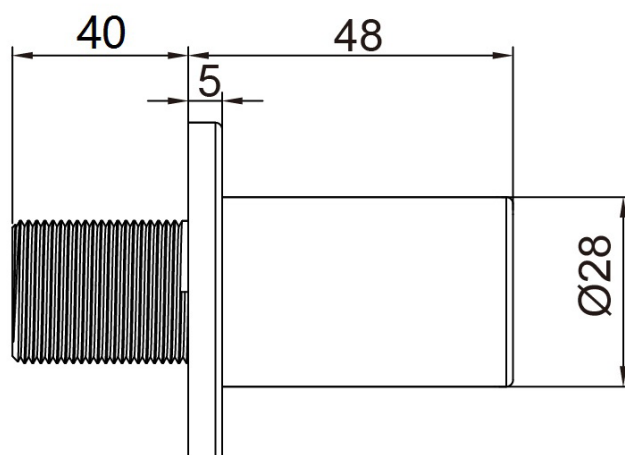

BRASS WALL OUTLET

CODE: BWOCHR - CHROME

CODE: BWOMB - MATT BLACK

MANUFACTURER: THE WHITE SPACE

RANGE: DC THERMOSTATIC SHOWER VALES