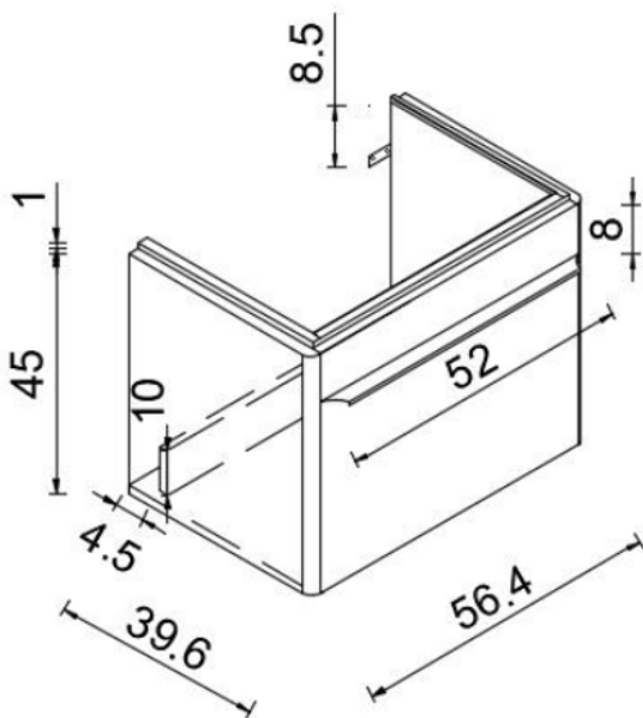

SIZE 564 X 450 (H) X 396MM

AMERICANA HANDLES FOR 58.5CM WALL HUNG VANITY UNIT

PRODUCT 58.5CM WALL HUNG VANITY UNIT HANDLES

CODE AM60HB (BLACK)
AM60HBR (BRUSHED BRASS)

AMERICANA TALL CABINET

PRODUCT TALL CABINET