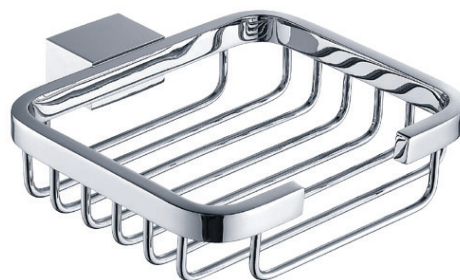

LEGEND ACCESSORIES

SOAP BASKET

PRODUCT SOAP BASKET

CODE LEG8C - CHROME
LEG8B - BLACK

SIZE 120 X 34 (H) X 100MM