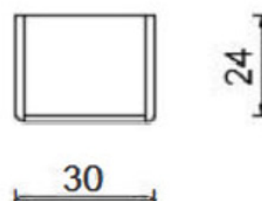

AMERICANA TALL CABINET

PRODUCT TALL CABINET

CODE AMFTBW (MATT WHITE)
AMFTBTO (TOBACCO OAK)
AMFTBMG (MATT MID GREY)
AMFTAG (MATT ANTHRACITE GREY)

SIZE 300 X 1400 (H) X 240MM