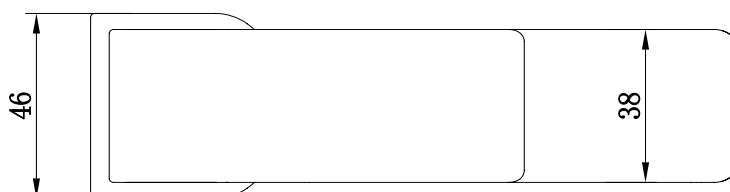

VETO BRASSWARE

MINI MONOBLOC BASIN MIXER

CODE: VET1C - CHROME

CODE: VET1B - BLACK

MANUFACTURER: THE WHITE SPACE

RANGE: VETO

PRODUCT INFORMATION: VETO MINI MONOBLOC BASIN MIXER WITH SPRUNG PLUG WASTE