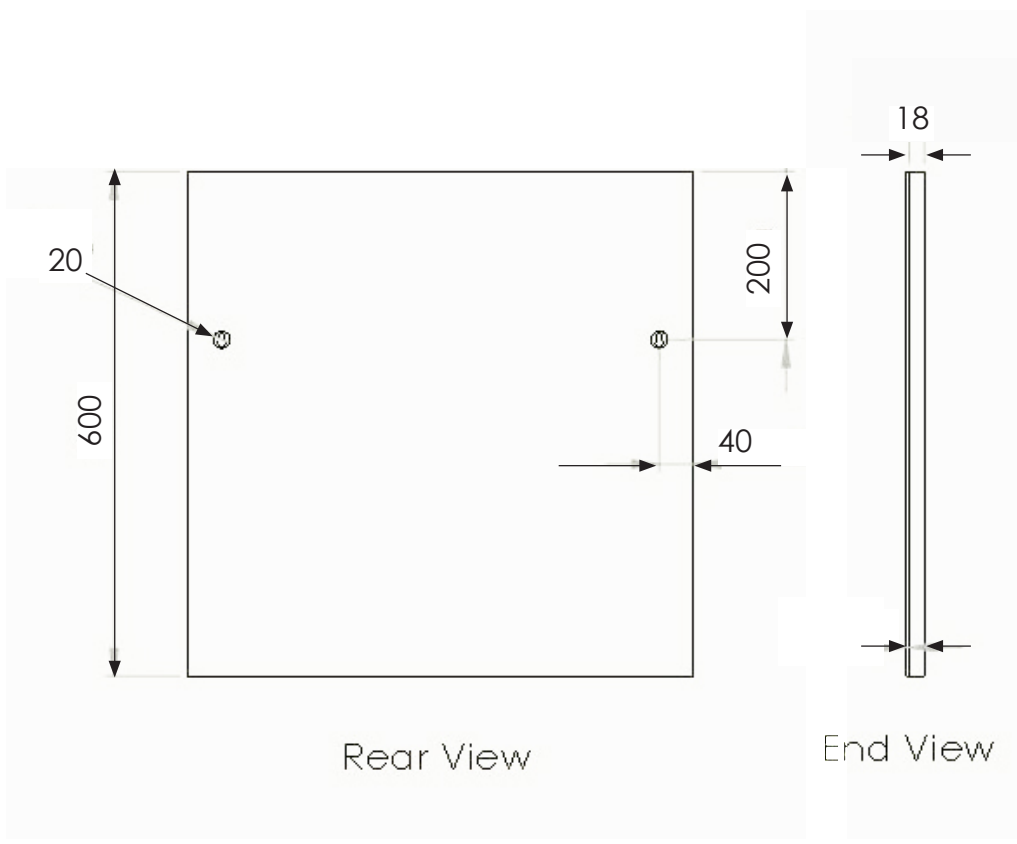

RANGE: SCENE FURNITURE - DARK INDIGO

PRODUCT INFORMATION: 45 X 60CM MIRROR

SCENE MIRROR

600 X 600 X 18MM
WSSM60DI

CODE: WSSM60DI

MANUFACTURER: THE WHITE SPACE

RANGE: SCENE FURNITURE - DARK INDIGO

PRODUCT INFORMATION: 60 X 60CM MIRROR