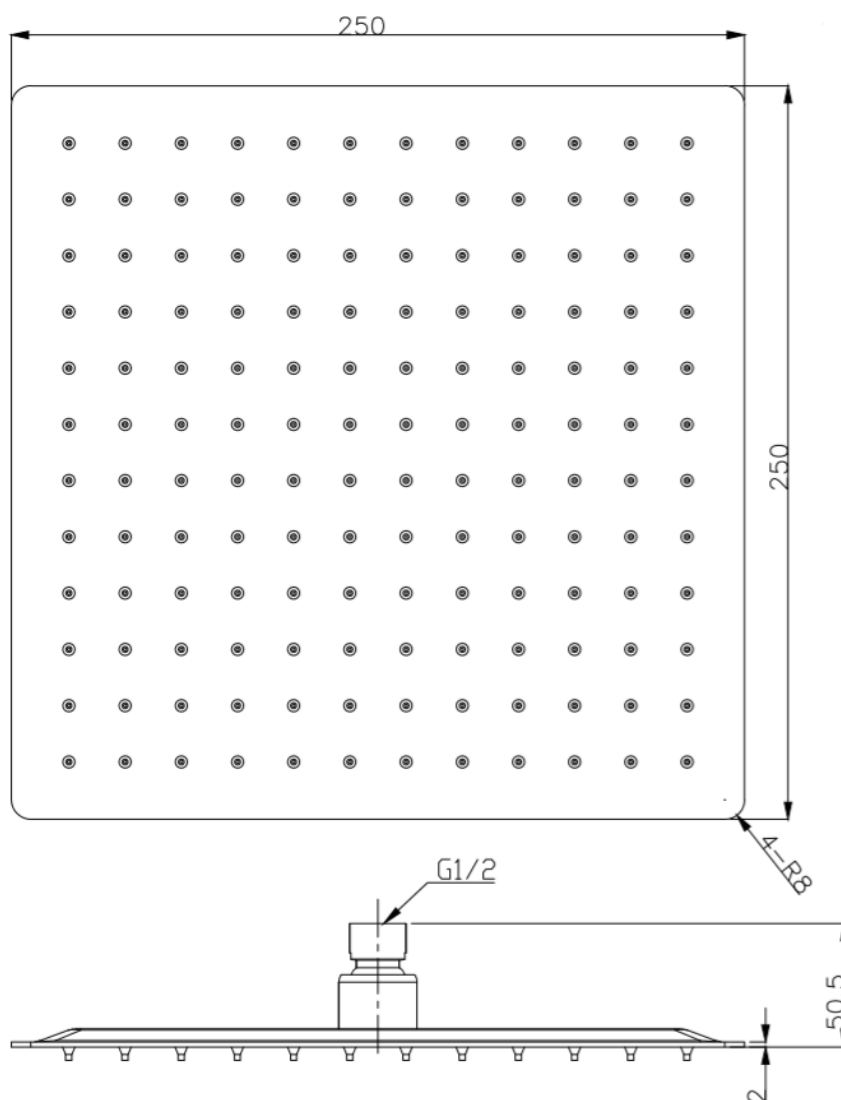

ULTRA SLIM SQUARE SHOWER HEAD

CODE: WSV008 - CHROME

CODE: WSV008B - BLACK

CODE: WSV008BR - BRUSHED BRASS

MANUFACTURER: THE WHITE SPACE

RANGE: DC THERMOSTATIC SHOWER VALVES

PRODUCT INFORMATION: 250MM ULTRA SLIM SQUARE SHOWER HEAD