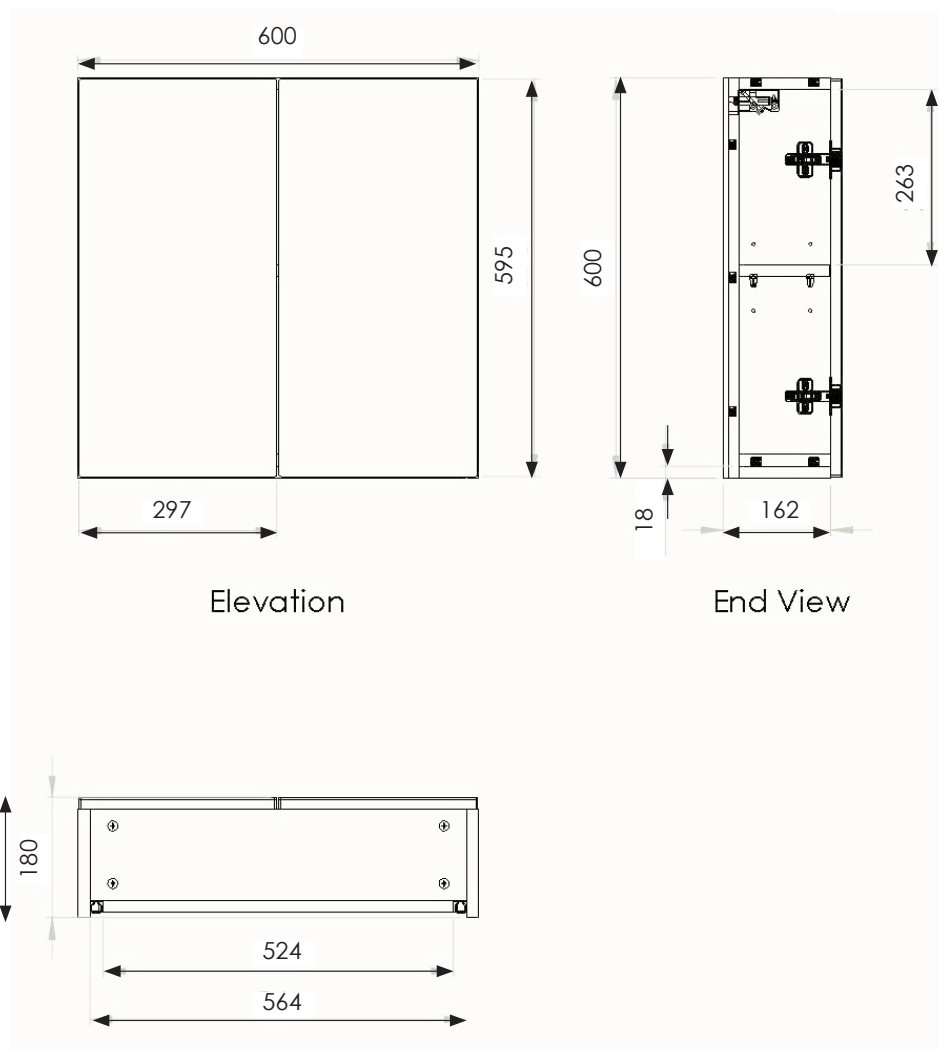

SCENE FURNITURE 60CM DOUBLE DOOR MIRROR CABINET

CODE: WSSMC60WH - GLOSS WHITE

CODE: WSSMC60AG GLOSS ASH GREY

CODE: WSSMC60CH GLOSS CHARCOAL

MANUFACTURER: THE WHITE SPACE

RANGE: SCENE FURNITURE - STANDARD COLOURS

PRODUCT INFORMATION: 60CM DOUBLE DOOR
MIRROR CABINET