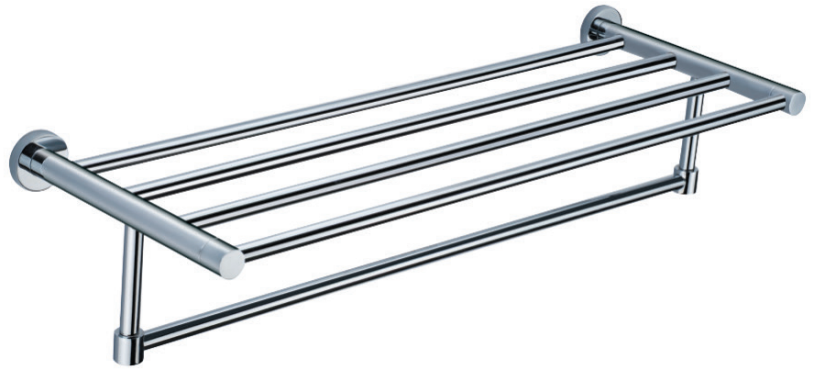

CAPITA ACCESSORIES

TOWEL RACK

CAP11C

PRODUCT	TOWEL RACK
CODE	CAP11C
SIZE	600 X 130 X 209MM
COLOUR	CHROME