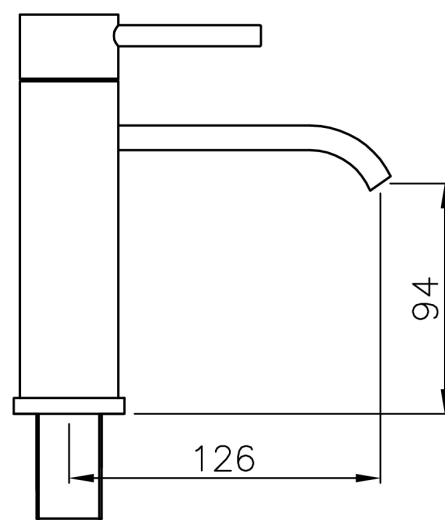

FALL BRASSWARE BATH SHOWER MIXER WSTF54

CODE: WSTF54

MANUFACTURER: THE WHITE SPACE

RANGE: FALL

PRODUCT INFORMATION: FALL BATH SHOWER
MIXER - CHROME