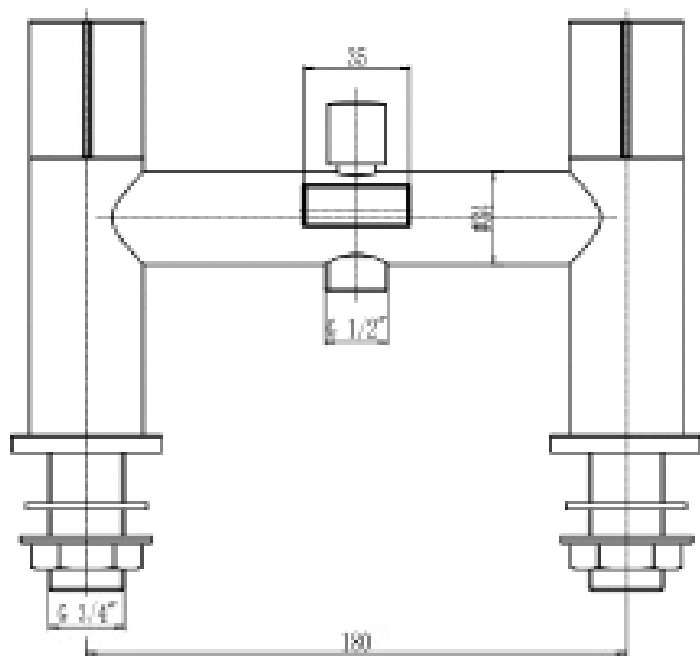

EVO BLACK BATH SHOWER MIXER EV3B

CODE: EV3B

MANUFACTURER: THE WHITE SPACE

RANGE: EVO BLACK

PRODUCT INFORMATION: EVO BLACK BATH
SHOWER MIXER WITH HOSE AND
HANDSET - BLACK