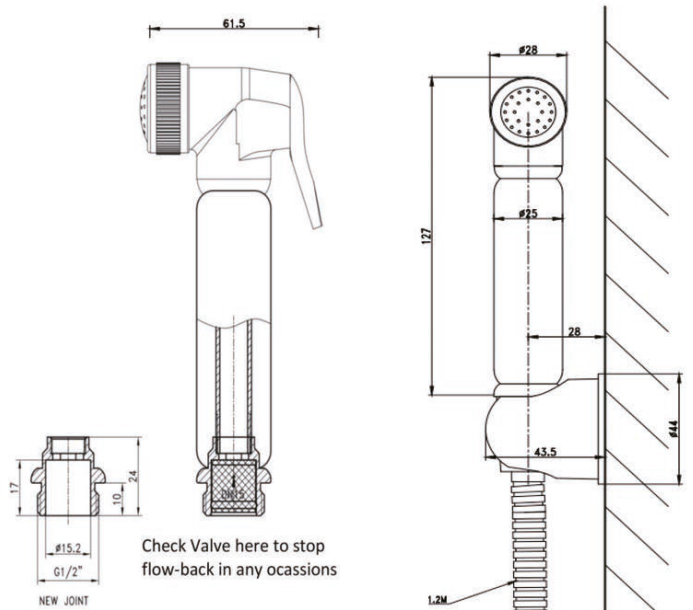

RANGE: DOUCHE SPRAY KITS

PRODUCT INFORMATION: DOUCHE SPRAY KIT WITH MANUAL VALVE

DOUCHE SPRAY KIT WITH THERMOSTATIC VALVE - DSK3

CODE: DSK3

MANUFACTURER: THE WHITE SPACE

RANGE: DOUCHE SPRAY KITS

PRODUCT INFORMATION: DOUCHE SPRAY KIT WITH THERMOSTATIC VALVE