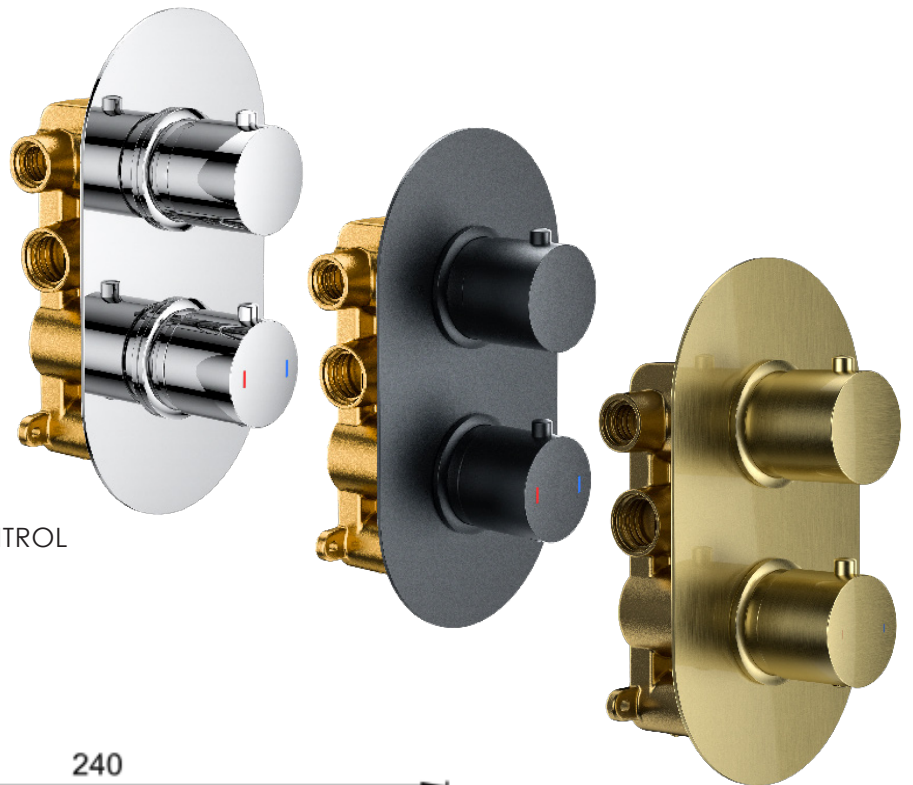

LOZENGE SHAPE THERMOSTATIC SHOWER VALVE - DUAL OUTLET

CODE: SV02 - CHROME

CODE: SV02B - MATT BLACK

CODE: SV02BR - BRUSHED BRASS

MANUFACTURER: THE WHITE SPACE

RANGE: YES BAR SHOWER

PRODUCT INFORMATION: DUAL CONTROL
BAR VALVE WITH SLIDE RAIL