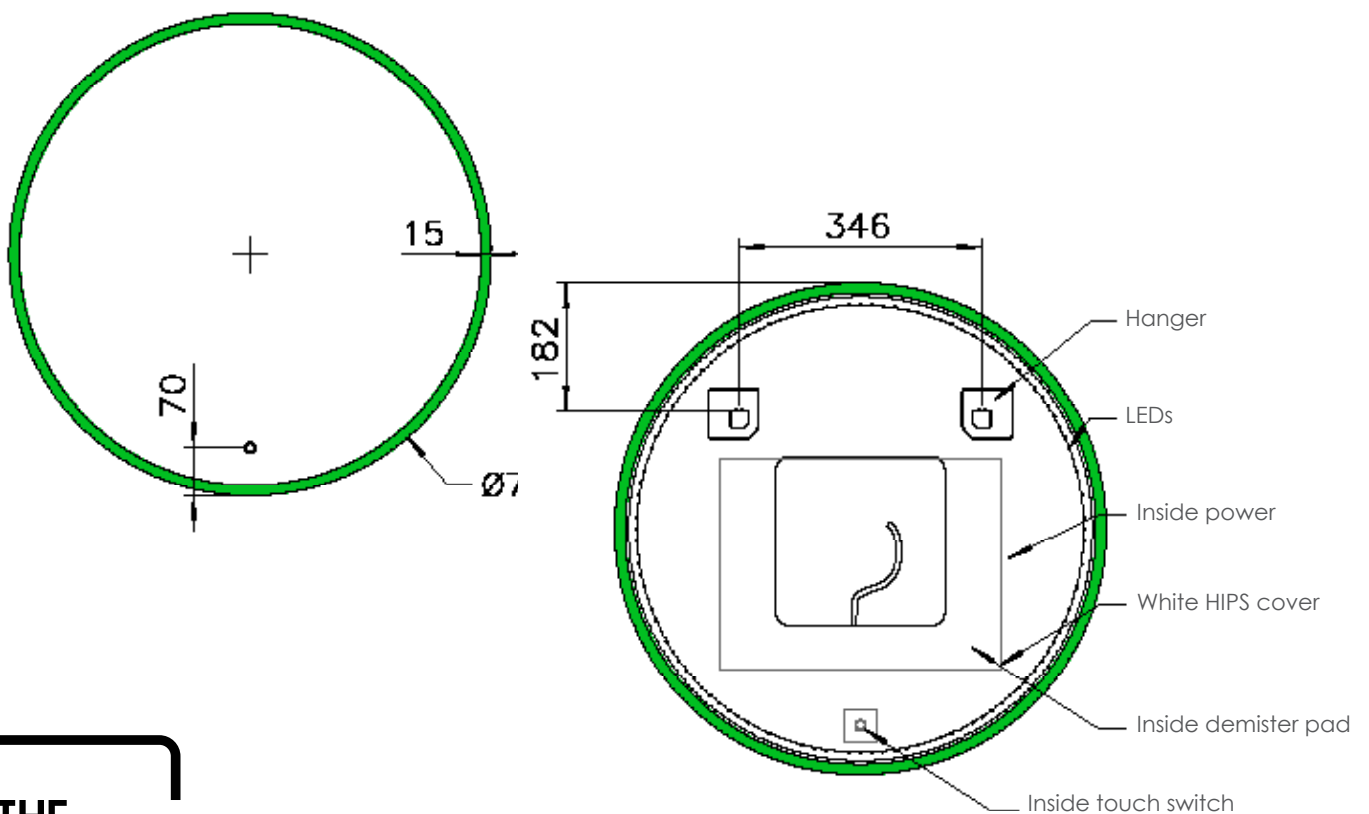

SOL6D

CODE: SOL6D

MANUFACTURER: THE WHITE SPACE

RANGE: ILLUMINATED MIRROR

PRODUCT INFORMATION: SOL ILLUMINATED
MIRROR 60CM DIAMETER

NON - ILLUMINATED MIRRORS

RECTANGLE 40 X 70CM

WSM501