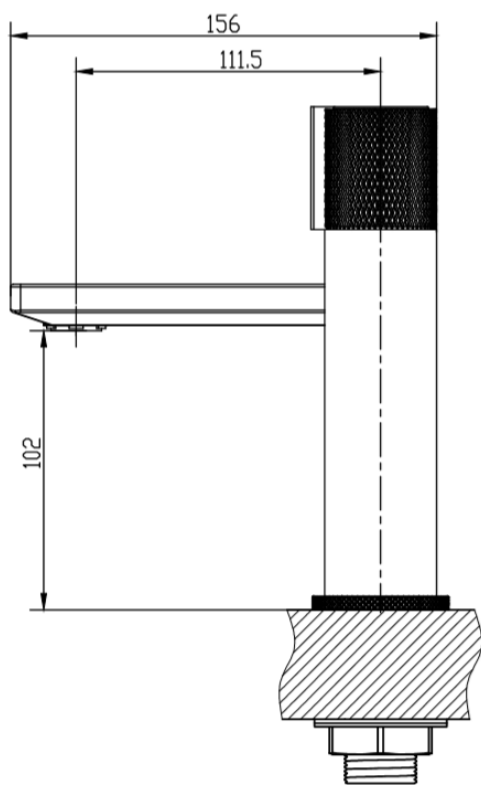

KNURL BATH FILLER

KN03

CODE: KN03

MANUFACTURER: THE WHITE SPACE

RANGE: KNURL

PRODUCT INFORMATION: BATH FILLER - CHROME