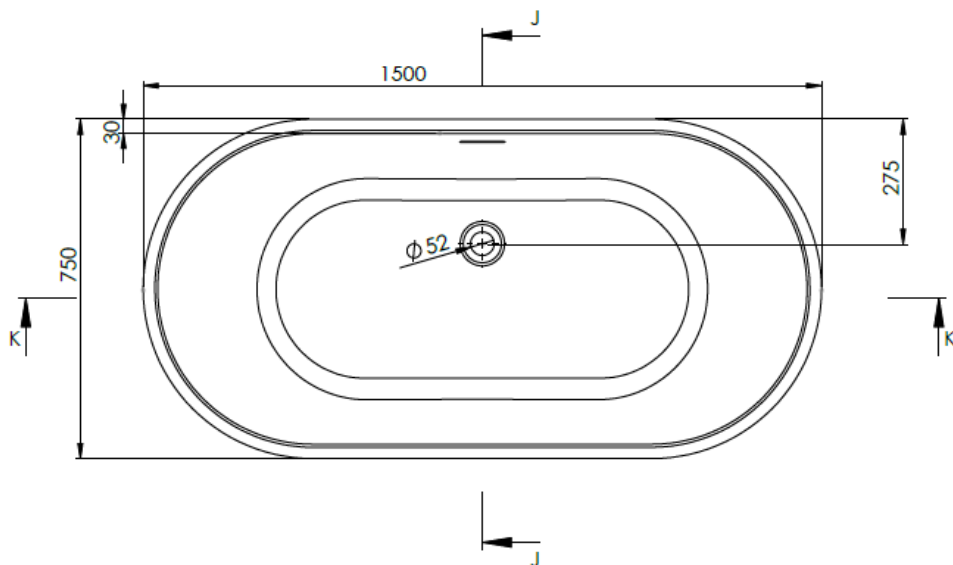

MANUFACTURER: THE WHITE SPACE

RANGE: DC THERMOSTATIC SHOWER VALES

BATHS

FREESTANDING BATH - COMO

PRODUCT COMO FREESTANDING BATH

CODE WSCOM15

SIZE 1500 X 750 X 585MM

CAPACITY 189 LITRES