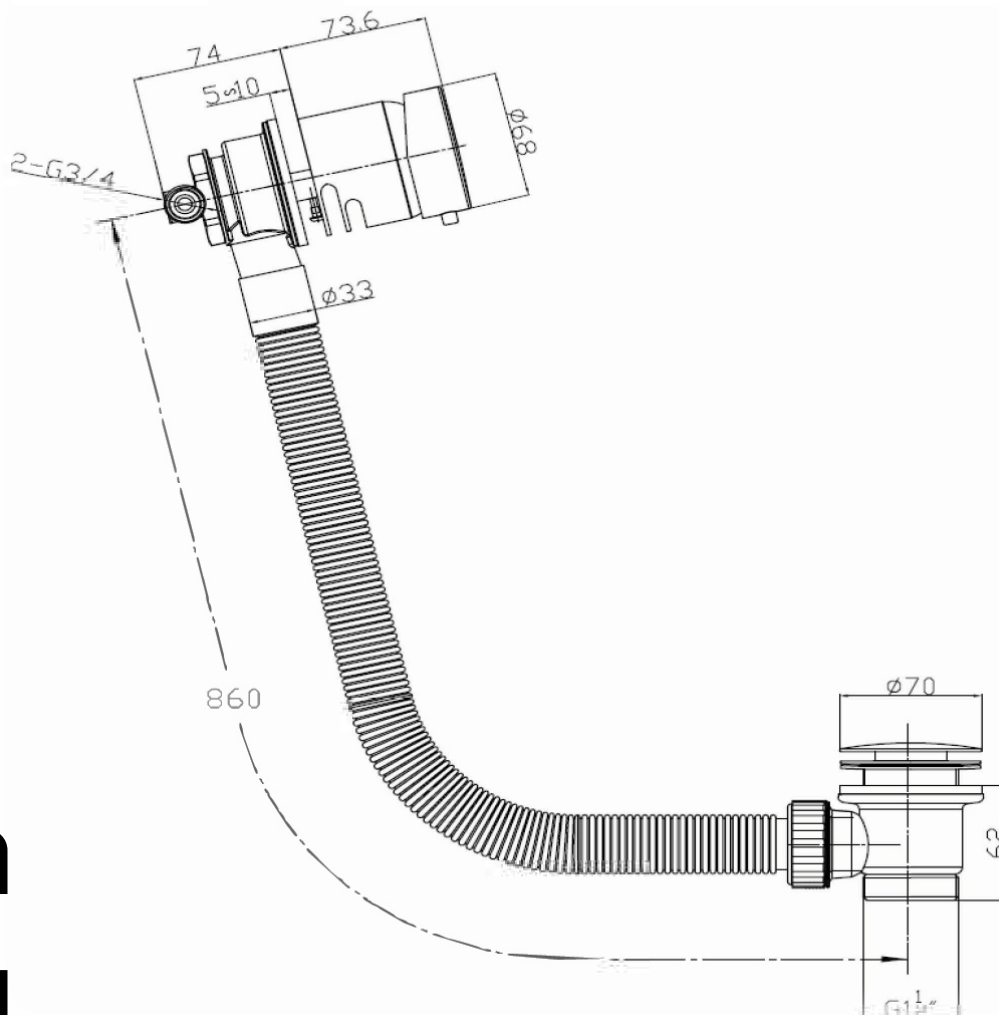

BATH FILLER WITH CONTROL VALVE

CODE: PZB3C - CHROME

CODE: PZB3B - MATT BLACK

MANUFACTURER: THE WHITE SPACE

RANGE: WASTES

PRODUCT INFORMATION: BATH FILLER WITH CONTROL VALVE