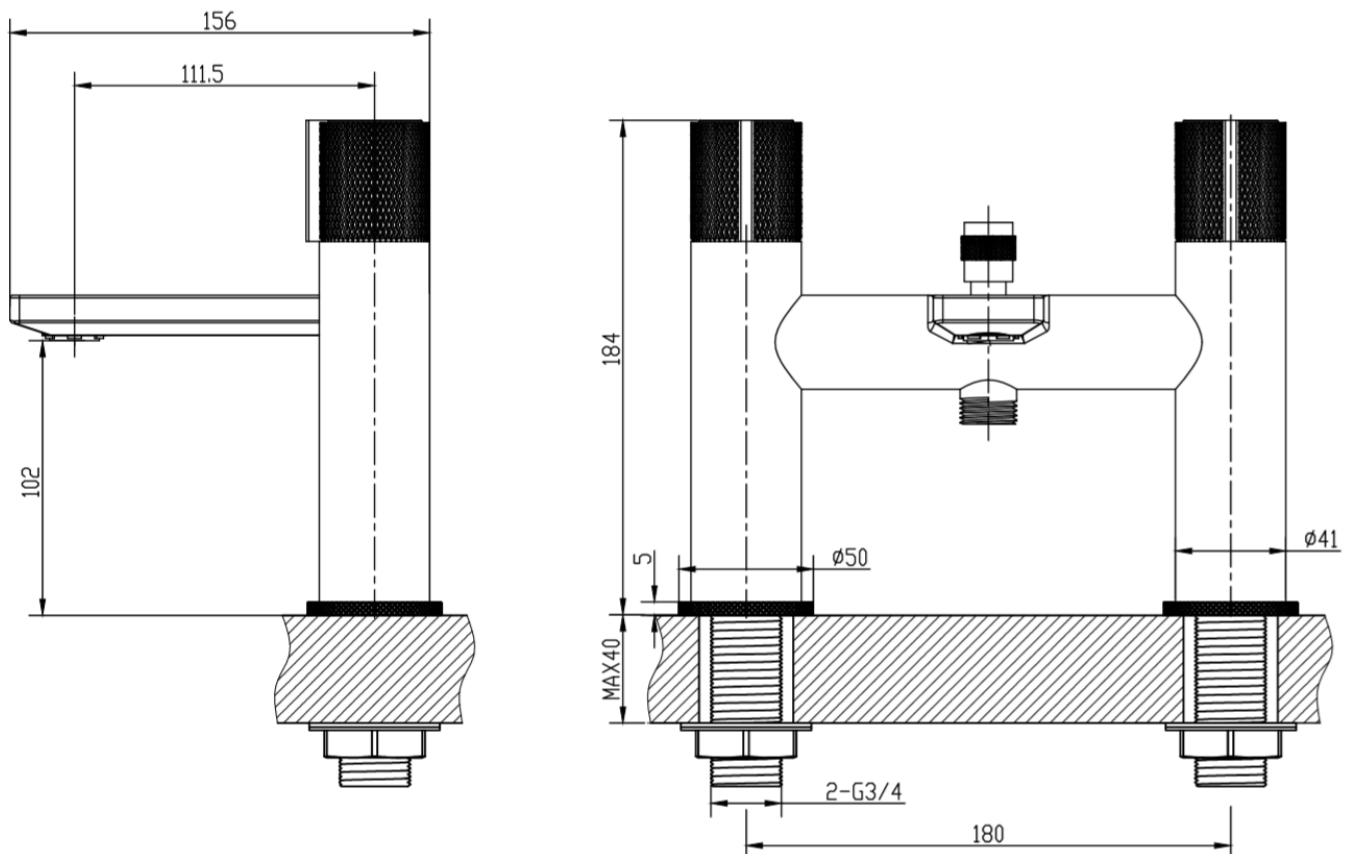

KNURL BATH SHOWER MIXER

KN04

CODE: KN04

MANUFACTURER: THE WHITE SPACE

RANGE: KNURL

PRODUCT INFORMATION: BATH SHOWER MIXER
(INC SHOWER KITS) - CHROME