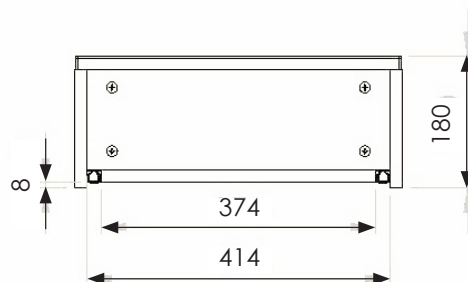

SCENE FURNITURE 45CM SINGLE DOOR MIRROR CABINET

LEFT HAND HINGE

CODE: WSSMC45LWH - GLOSS WHITE

CODE: WSSMC45LAGGLOSS ASH GREY

CODE: WSSMC45LCH GLOSS CHARCOAL

RIGHT HAND HINGE

CODE: WSSMC45RWH GLOSS WHITE

CODE: WSSMC45RAG GLOSS ASH GREY

CODE: WSSMC45RCHGLOSS CHARCOAL

RANGE: SCENE FURNITURE - STANDARD COLOURS

PRODUCT INFORMATION: 45CM SINGLE DOOR MIRROR CABINET

Elevation