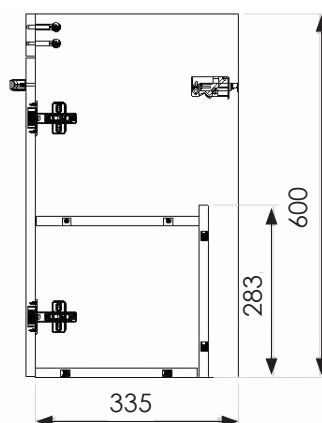

SCENE FURNITURE

45CM WALL HUNG CLOAKROOM UNIT

PRODUCT 45CM WALL HUNG CLOAKROOM UNIT

CODE SW45LDI (LEFT HINGE GLOSS DARK INDIGO)
SW45LWH (LEFT HINGE GLOSS WHITE)
SW45LAG (LEFT HINGE GLOSS ASH GREY)
SW45LCH (LEFT HINGE GLOSS CHARCOAL)
SW45RWH (RIGHT HINGE GLOSS WHITE)
SW45RAG (RIGHT HINGE GLOSS ASH GREY)
SW45RCH (RIGHT HINGE GLOSS CHARCOAL)
SW45RDI (RIGHTHINGE GLOSS DARK INDIGO)

SIZE 386 (W) X 600 (H) X 357 (D) MM

End View