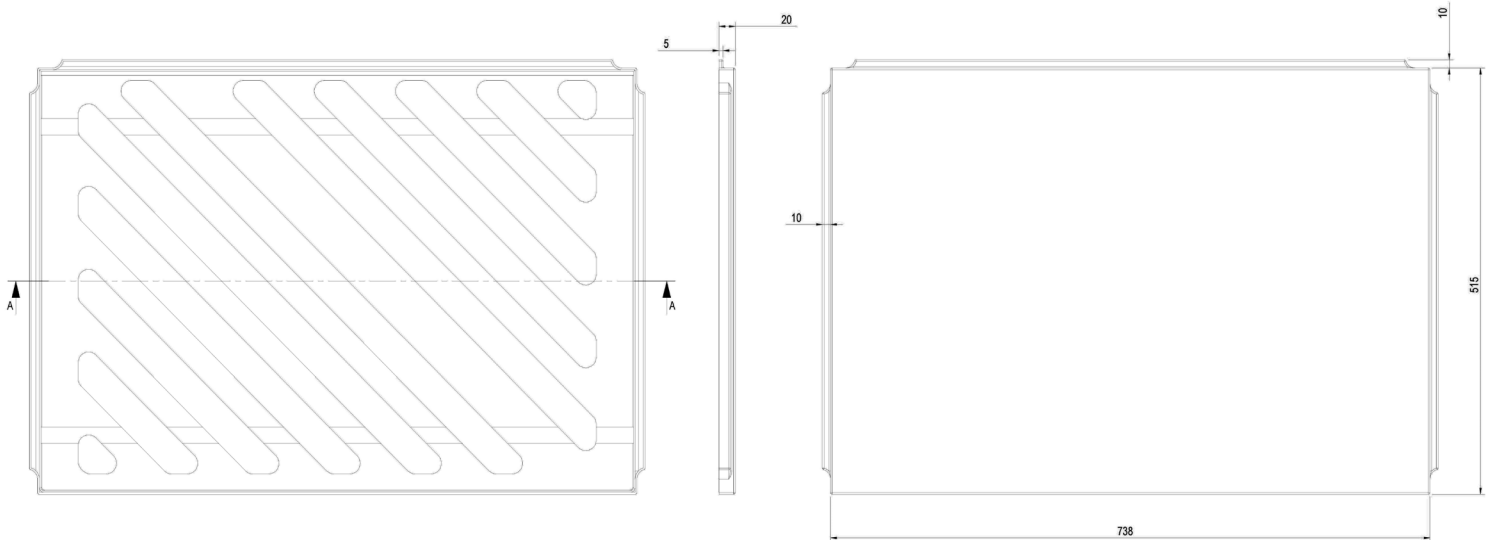

PRODUCT INFORMATION: BATH PANEL 700MM - WHITE

REINFORCED BATH PANEL END

750MM

WSBP75

CODE: WSBP75

MANUFACTURER: THE WHITE SPACE

RANGE: REINFORCED BATHS

PRODUCT INFORMATION: BATH PANEL 750MM - WHITE