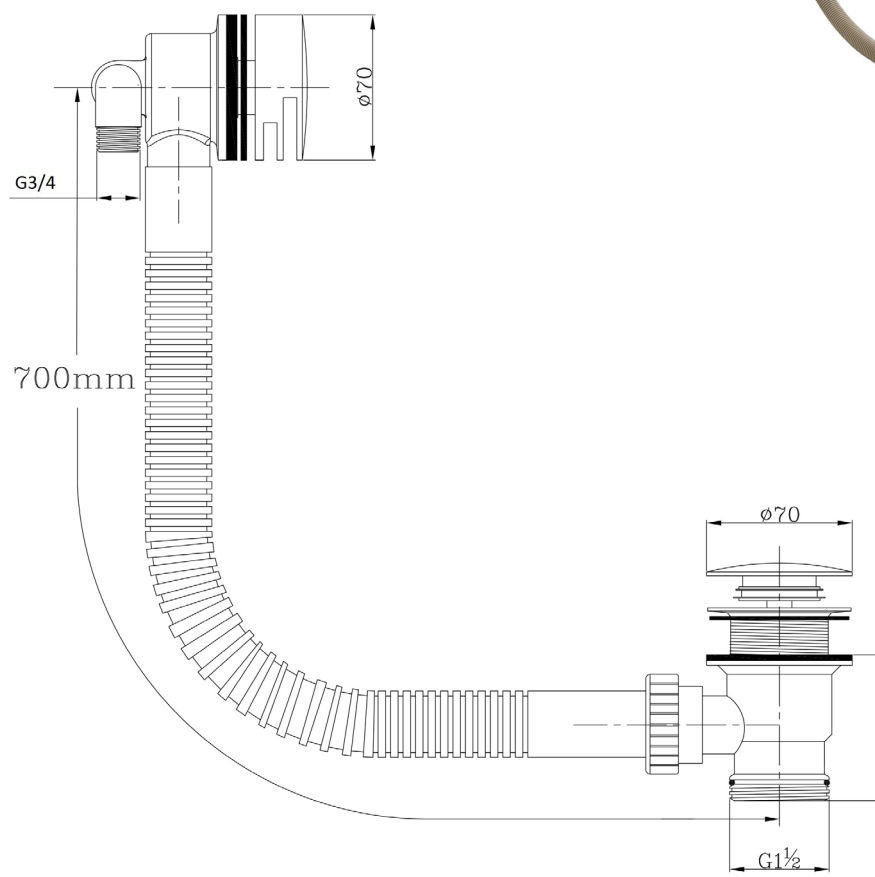

OVERFLOW BATH FILLER WITH SPRUNG PLUG WASTE

CODE: PZB1C - CHROME

CODE: PZB1B - BLACK

CODE: PZB1BR - BRUSHED BRASS

MANUFACTURER: THE WHITE SPACE

RANGE: WASTES

PRODUCT INFORMATION: OVERFLOW BATH FILLER WITH SPRUNG PLUG WASTE