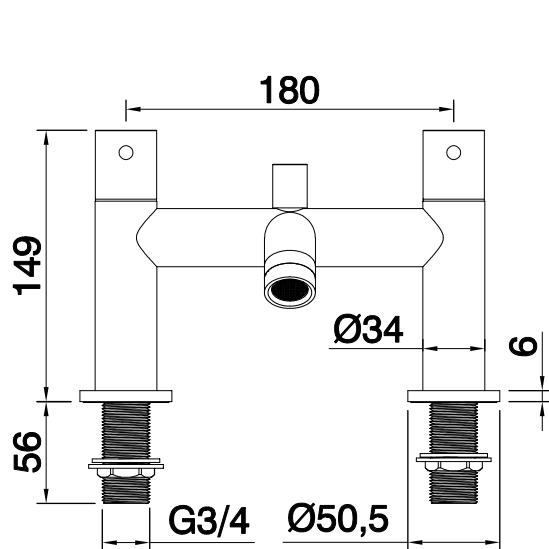

PIN LUX - BATH FILLER

PRODUCT BATH FILLER

CODE PINL04 - CHROME
PINL04K - MATT BLACK
PINL04BR - BRUSHED BRASS

MIN PRESSURE 1.5 BAR