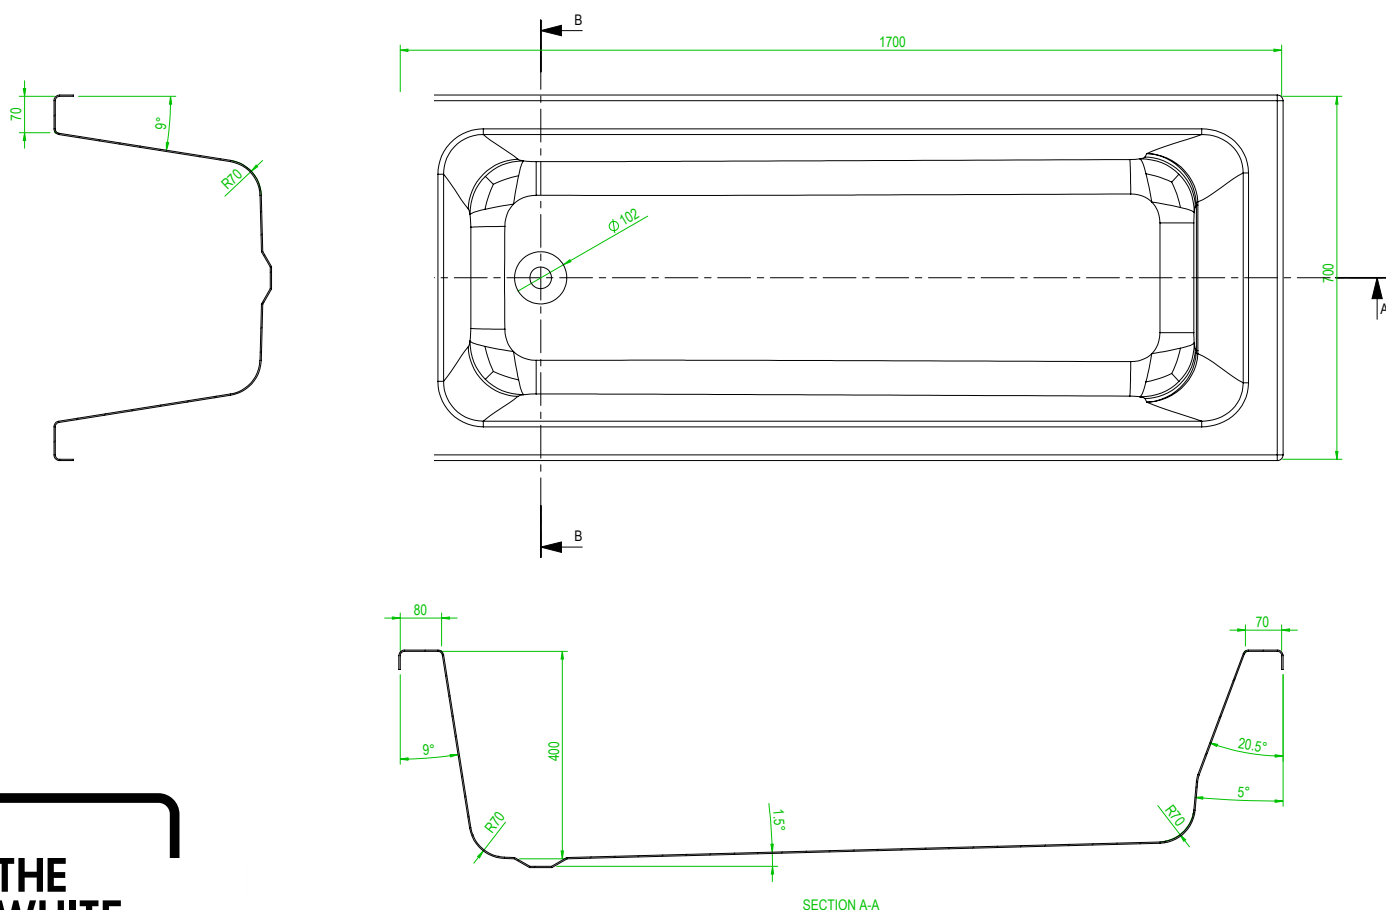

REINFORCED BATHS VALE

1700 X 700MM

VAL1770

CODE: VAL1770

MANUFACTURER: THE WHITE SPACE

RANGE: REINFORCED BATHS

PRODUCT INFORMATION: VALE SINGLE ENDED BATH
1700 X 700MM - WHITE