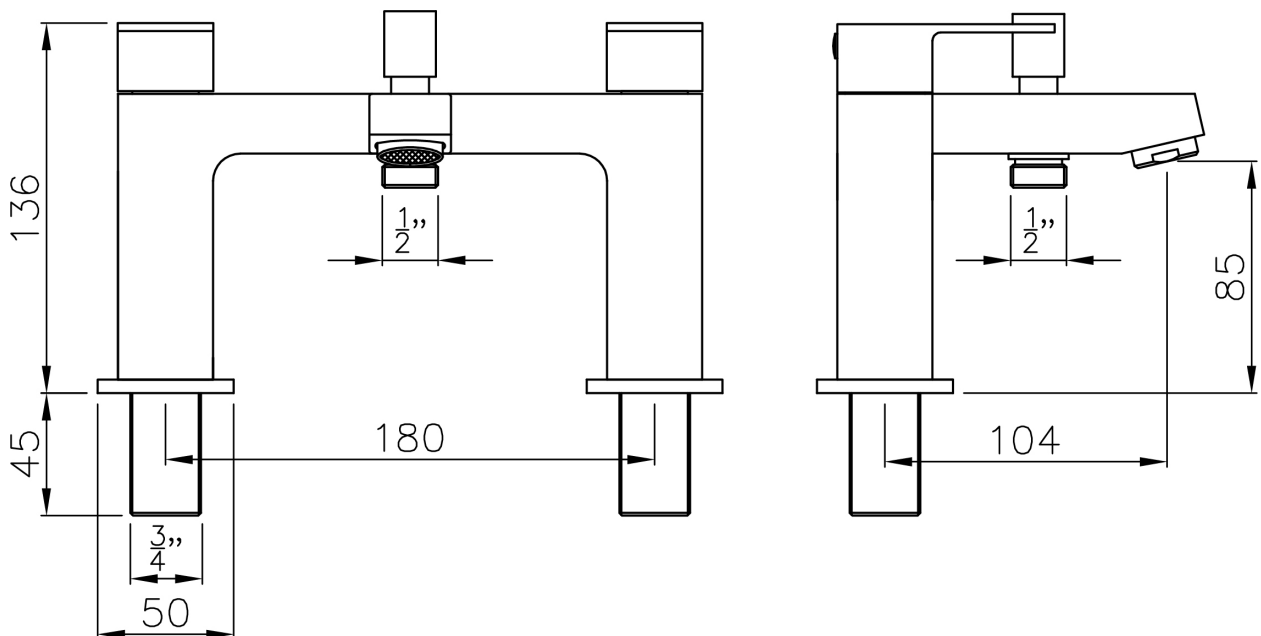

MANUFACTURER: THE WHITE SPACE

RANGE: FORTE

PRODUCT INFORMATION: FORTE BATH
SHOWER MIXER - CHROME

PIN BRASSWARE

MINI MONOBLOC BASIN MIXER

WSTP01

CODE: WSTP01

MANUFACTURER: THE WHITE SPACE