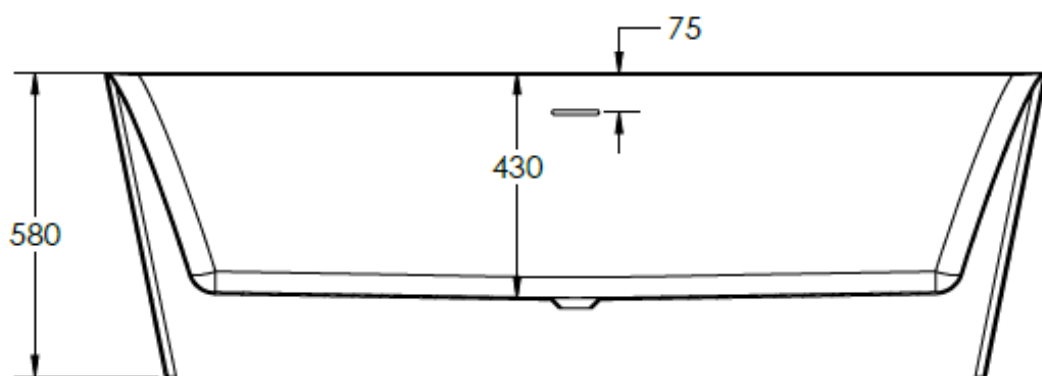

SIZE 1700 X 800 X 580MM

CAPACITY 261 LITRES

FREESTANDING BATH - D-SHAPE

PRODUCT D-SHAPE FREESTANDING BATH

CODE WSDSH18

SIZE 1800 X 800 X 580MM

CAPACITY 277 LITRES

FREESTANDING BATH - VARGA