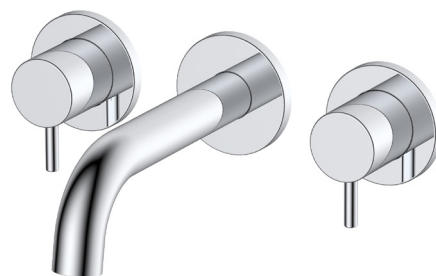

PIN LUX - 3 HOLE WALL MOUNTED BASIN MIXER

PRODUCT 3 HOLE WALL MOUNTED BASIN MIXER

CODE PINL08 - CHROME
PINL08K - MATT BLACK

MIN PRESSURE 0.5 BAR