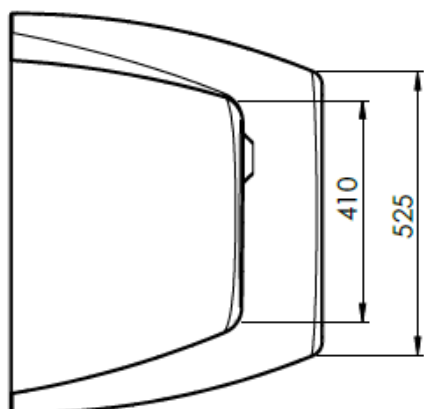

FREESTANDING BATH - D-SHAPE

PRODUCT D-SHAPE FREESTANDING BATH

CODE WSDSH16

SIZE 1600 X 800 X 580MM

CAPACITY 246 LITRES

FREESTANDING BATH - D-SHAPE

PRODUCT D-SHAPE FREESTANDING BATH

CODE WSDSH17