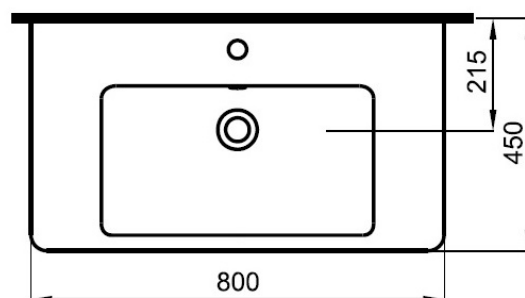

SCENE BASIN 80CM WSSSB05

PRODUCT	SCENE BASIN
CODE	WSSSB05
SIZE	80 X 45CM 1TAP HOLE
COLOUR	WHITE