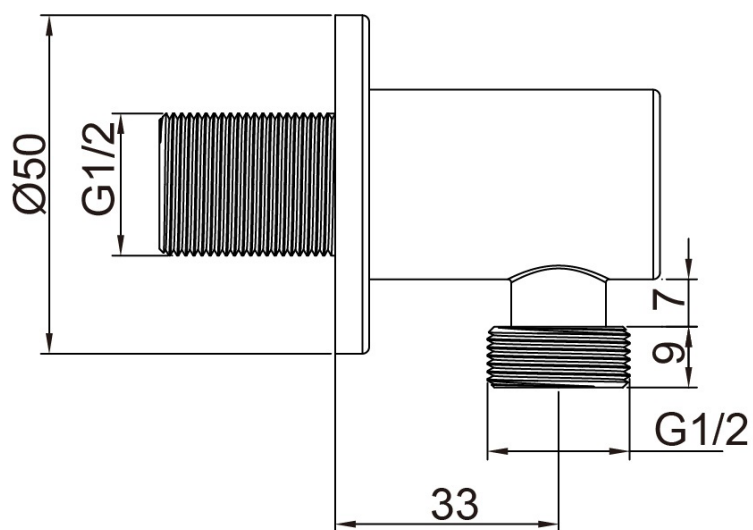

BRASS WALL OUTLET

CODE: BWOCHR - CHROME

CODE: BWOMB - MATT BLACK

MANUFACTURER: THE WHITE SPACE

RANGE: DC THERMOSTATIC SHOWER VALES