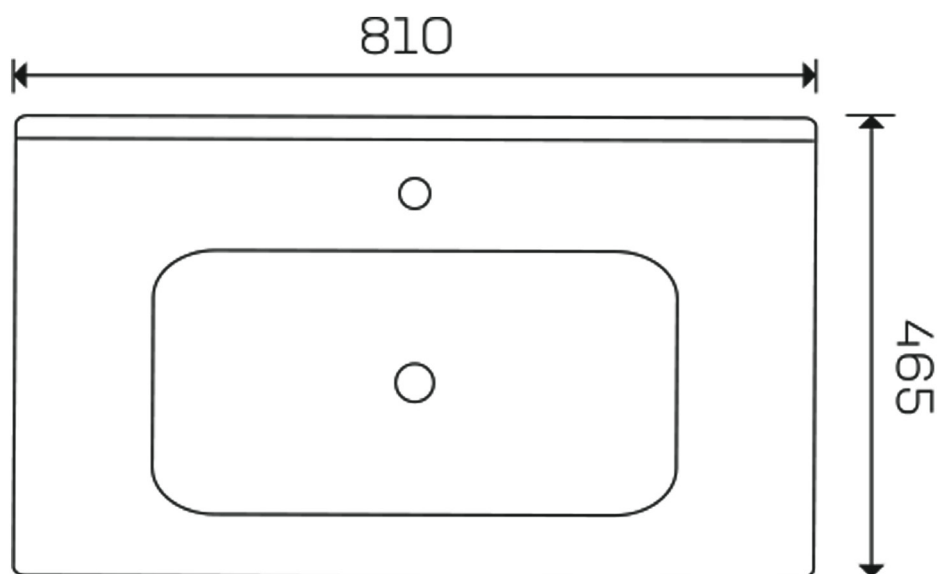

CHOICE SLIM BASIN - SLB80

PRODUCT CHOICE SLIM BASIN

CODE SLB80

SIZE 81 X 46.5 CM

COLOUR WHITE