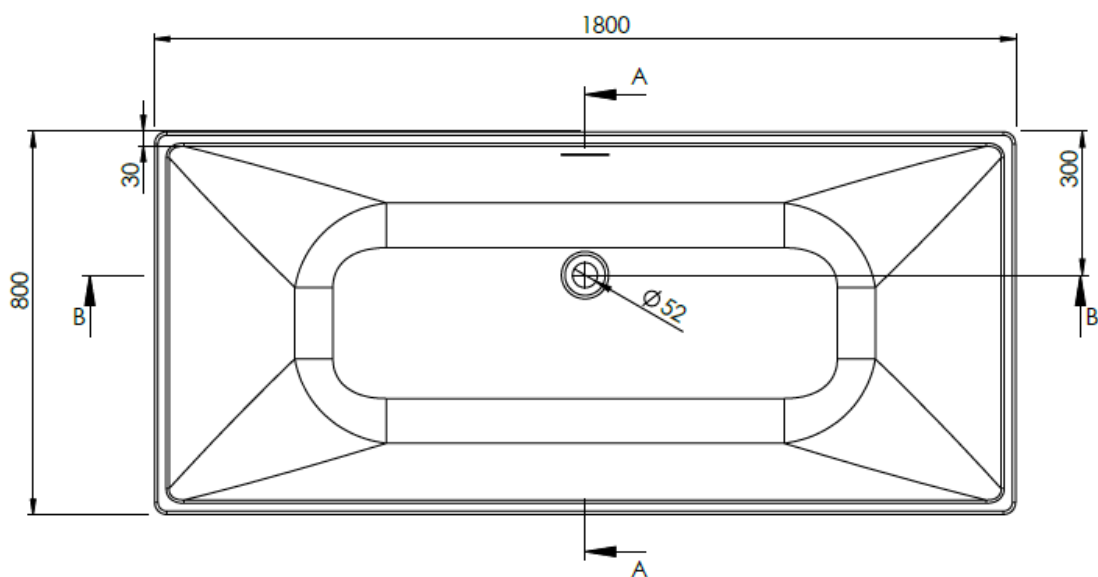

FREESTANDING BATH - VARGA

PRODUCT VARGA FREESTANDING BATH

CODE WSVAR18

SIZE 1800 X 800 X 580MM

LITRES 340 LITRES