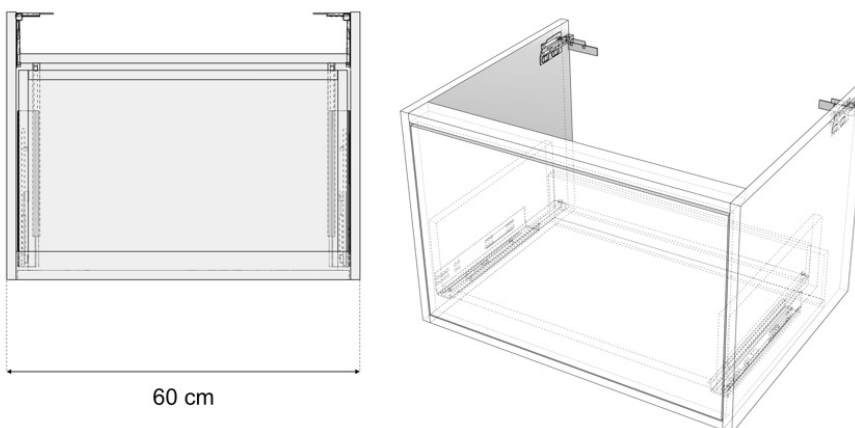

CHOICE 60CM WALL HUNG UNIT

PRODUCT 60CM WALL HUNG UNIT

CODE CW60W
CW60LG
CW60DG
CW60G

SIZE 600 X 455 (H) X 400MM

COLOUR WHITE
LIGHT GREY
DARK GREY
DARK SAGE GREEN