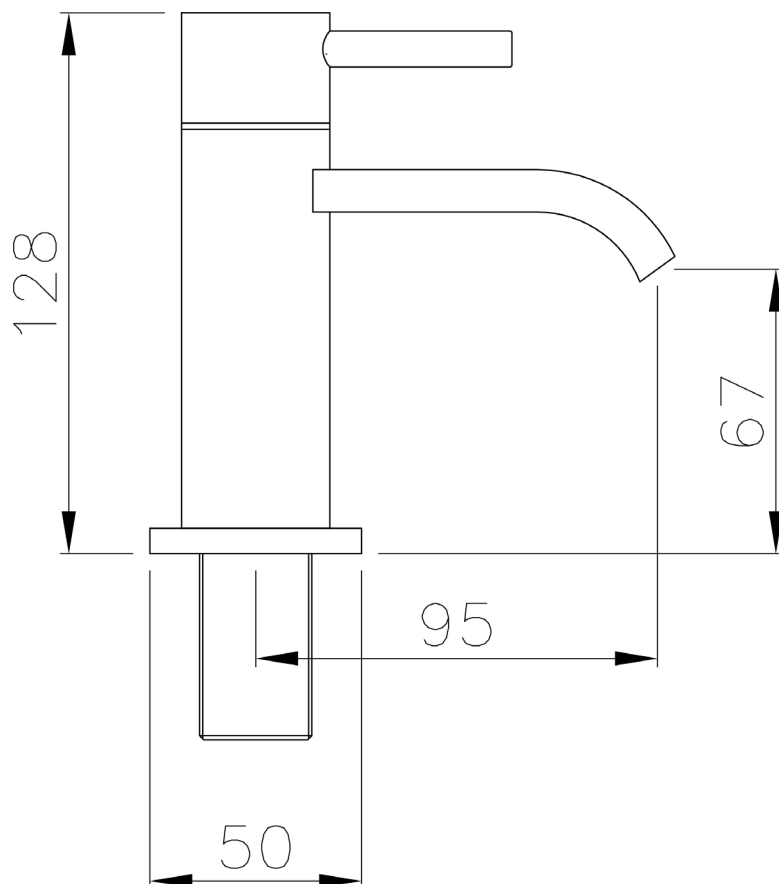

FALL BRASSWARE BATH PILLAR TAPS WSTF53

CODE: WSTF53

MANUFACTURER: THE WHITE SPACE

RANGE: FALL

PRODUCT INFORMATION: FALL BATH
PILLAR TAPS - CHROME