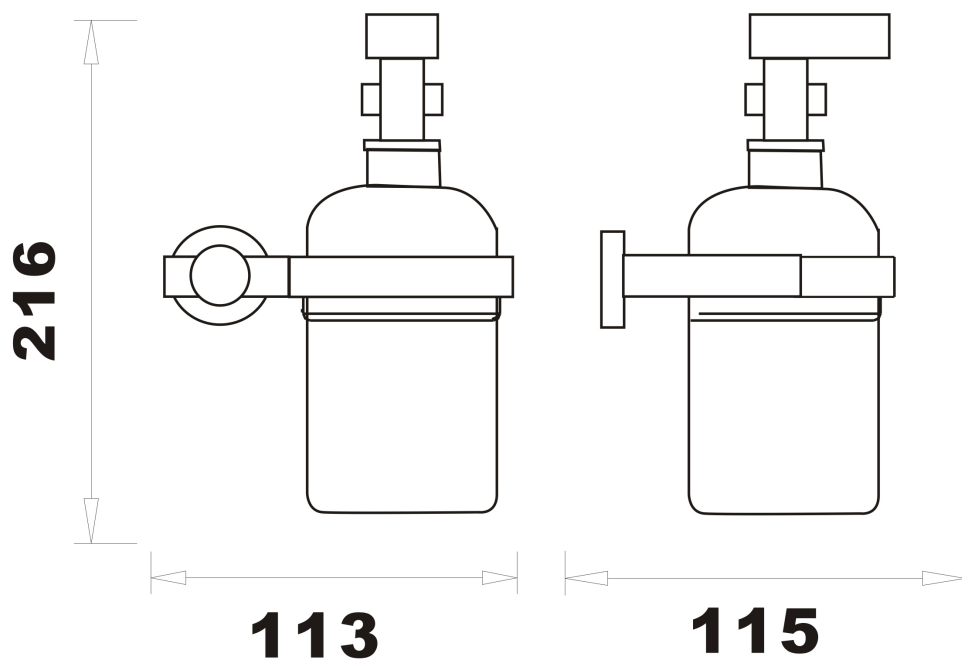

CAPITA ACCESSORIES

LIQUID SOAP DISPENSER

CAP8C

PRODUCT LIQUID SOAP DISPENSER

CODE CAP8C

SIZE 113 X 216 X 115MM

COLOUR CHROME