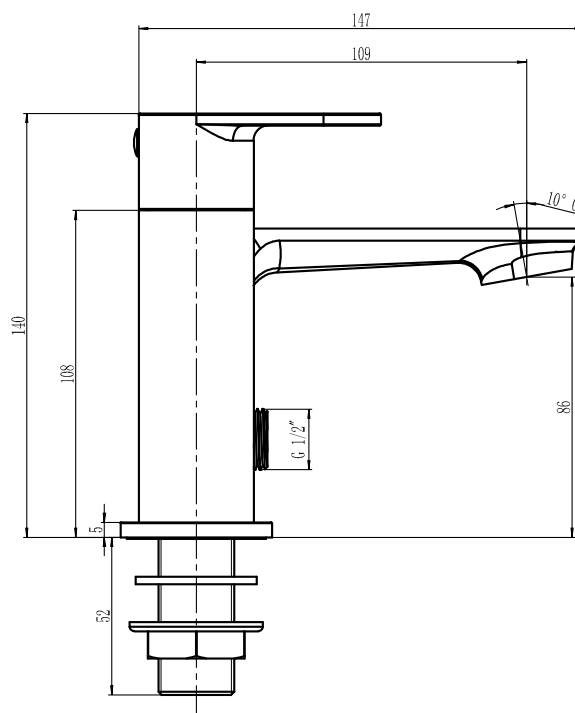

TRUE BRASSWARE BATH SHOWER MIXER LEV04

CODE: LEV04

MANUFACTURER: THE WHITE SPACE

RANGE: TRUE BRASSWARE

PRODUCT INFORMATION: TRUE BRASSWARE

BATH SHOWER MIXER WITH HOSE AND

HANDSET - CHROME