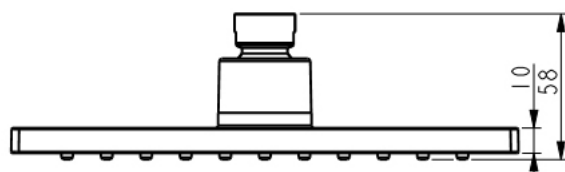

RANGE: DC THERMOSTATIC SHOWER VALVES

PRODUCT INFORMATION: 350MM ULTRA SLIM
SHOWER HEAD - CHROME

SQUARE SHOWER HEAD

CODE: WSV007

MANUFACTURER: THE WHITE SPACE

RANGE: DC THERMOSTATIC SHOWER VALVES

PRODUCT INFORMATION: 200MM SQUARE
SHOWER HEAD - CHROME