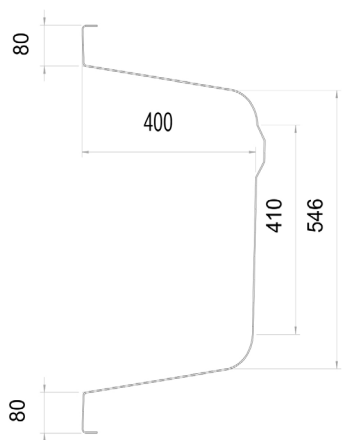

SECTION B-B

REINFORCED BATHS

MAGNUS 1800 X 800MM

WSBM1880

PRODUCT MAGNUS DOUBLE ENDED

CODE WSBM1880

SIZE 1800 X 800 X 380 (H) MM

COLOUR WHITE