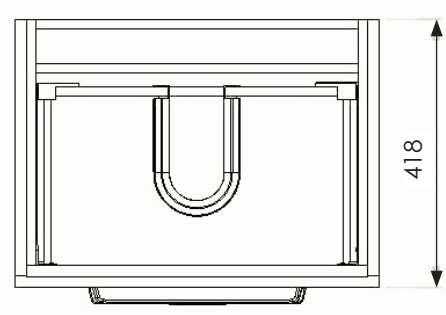

SCENE FURNITURE 80CM FLOOR STANDING VANITY UNIT

CODE: SF80WH WHITE

CODE: SF80AG GLOSS ASH GREY

CODE: SF80CH GLOSS CHARCOAL

MANUFACTURER: THE WHITE SPACE

RANGE: SCENE FURNITURE - STANDARD COLOURS

PRODUCT INFORMATION: 80CM

FLOORSTANDING VANITY UNIT