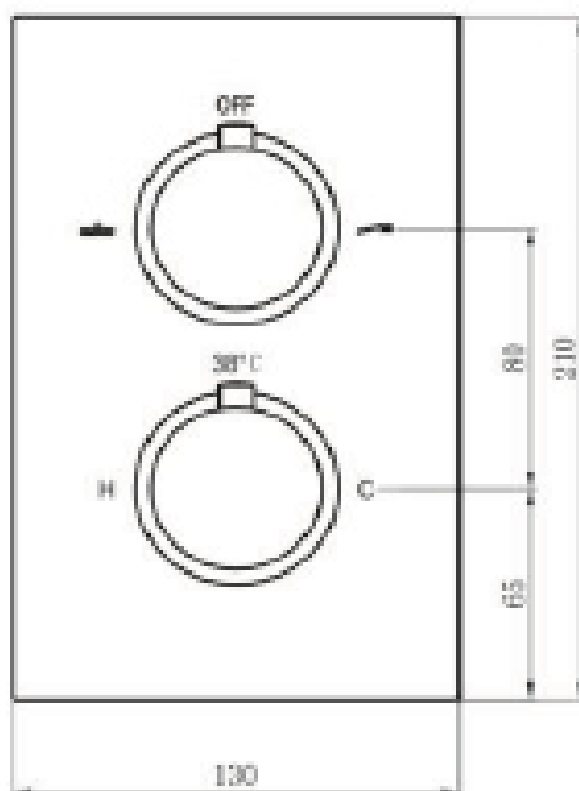

DUAL OUTLET CONCEALED SHOWER VALVE - ROUND

CODE: DC2 - CHROME

CODE: DC2B - BLACK

CODE: DC2BR - BRUSHED BRASS

MANUFACTURER: THE WHITE SPACE

RANGE: DC THERMOSTATIC SHOWER VALVES

PRODUCT INFORMATION: CONCEALED SHOWER VALVE
- ROUND HANDLE, DUAL OUTLET