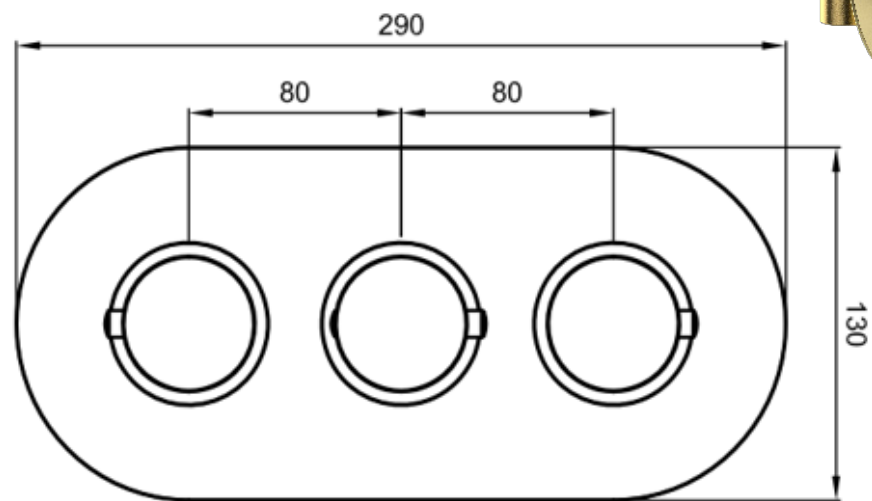

LOZENGE SHAPE THERMOSTATIC SHOWER VALVE - 3 KNOB DUAL OUTLET

CODE: SV03 - CHROME

CODE: SV03B - MATT BLACK

CODE: SV03BR - BRUSHED BRASS

MANUFACTURER: THE WHITE SPACE

RANGE: YES BAR SHOWER

PRODUCT INFORMATION: DUAL CONTROL BAR VALVE WITH SLIDE RAIL