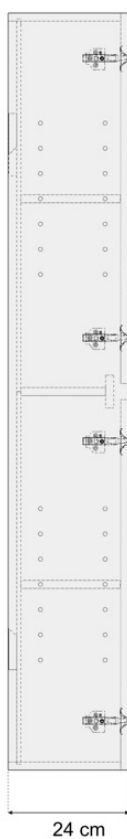

CHOICE 35CM TALL UNIT

PRODUCT 35CM TALL UNIT

CODE CT35W
CT35LG
CT35DG
CT35G

SIZE 350 X 1500 (H) X 240MM

COLOUR WHITE
LIGHT GREY
DARK GREY
DARK SAGE GREEN