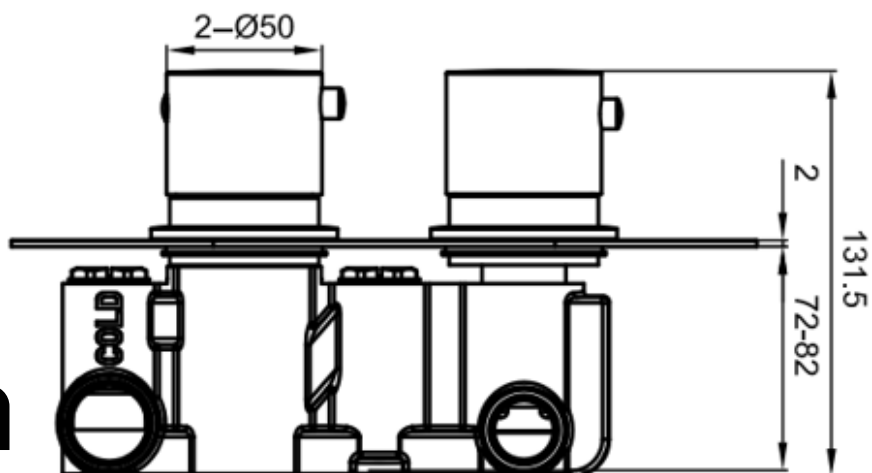

LOZENGE SHAPE THERMOSTATIC SHOWER VALVE - DUAL OUTLET

CODE: SV02 - CHROME

CODE: SV02B - MATT BLACK

CODE: SV02BR - BRUSHED BRASS

MANUFACTURER: THE WHITE SPACE

RANGE: YES BAR SHOWER

PRODUCT INFORMATION: DUAL CONTROL
BAR VALVE WITH SLIDE RAIL