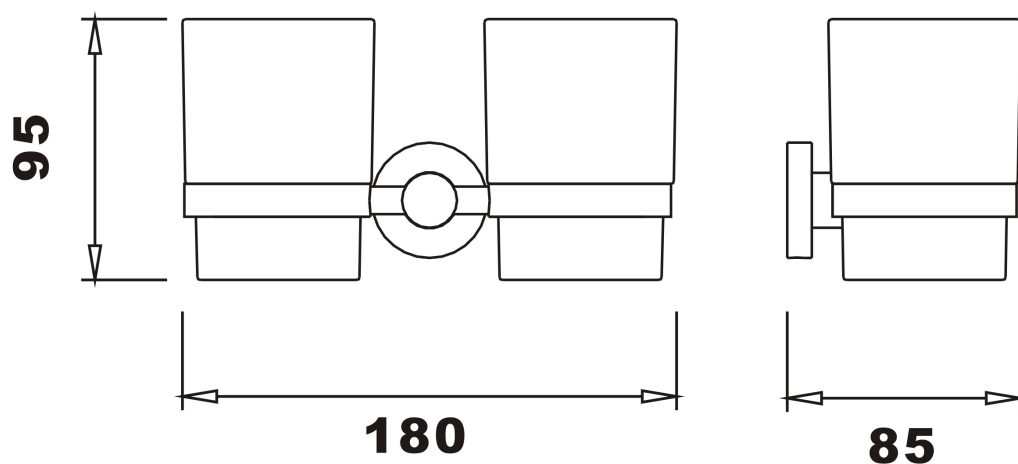

CAPITA ACCESSORIES

DOUBLE TUMBLER AND HOLDER

PRODUCT DOUBLE TUMBLER AND HOLDER

CODE CAP4C

SIZE 180 X 95 X 85MM

COLOUR CHROME