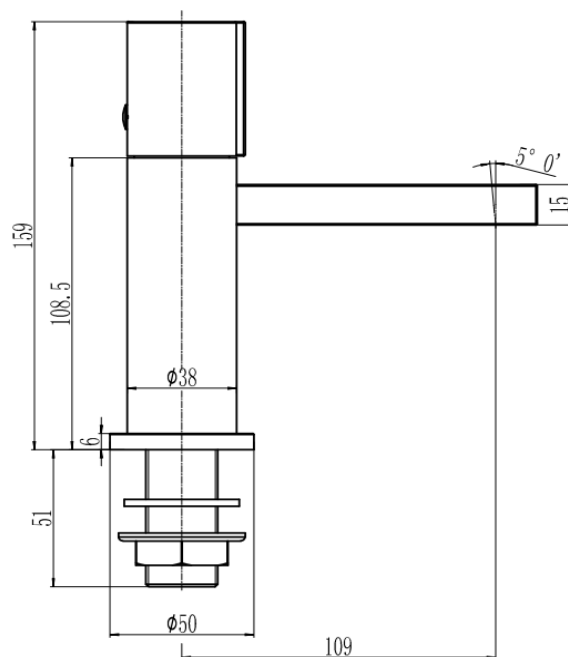

EVO BATH FILLER

EV2C / EV2B

CODE: EV2C - CHROME

CODE: EV2C - BLACK

MANUFACTURER: THE WHITE SPACE

RANGE: EVO

PRODUCT INFORMATION: EVO BATH FILLER