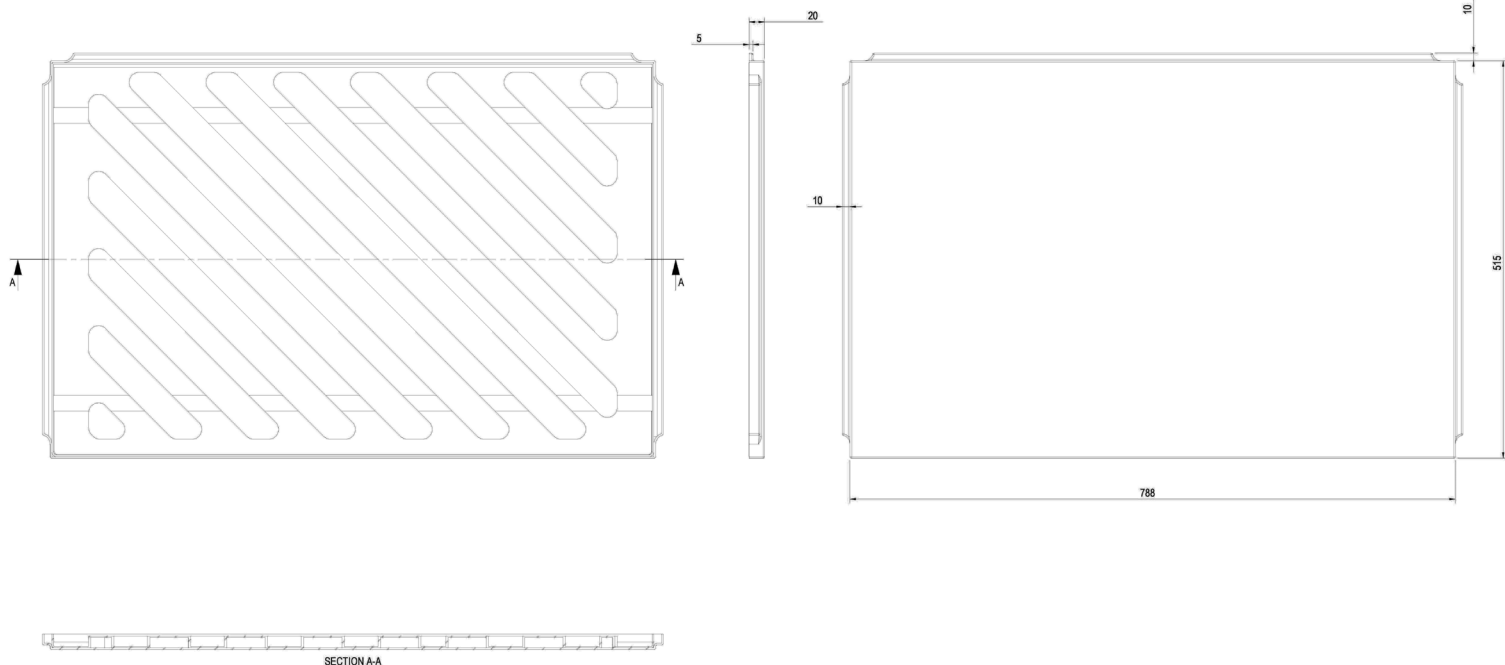

REINFORCED BATH PANEL END

800MM

WSBP80

CODE: WSBP80

MANUFACTURER: THE WHITE SPACE

RANGE: REINFORCED BATHS

PRODUCT INFORMATION: BATH PANEL 800MM -
WHITE