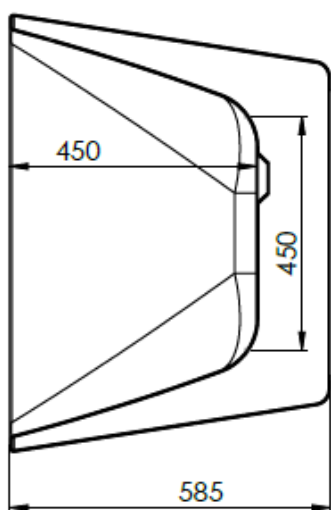

FREESTANDING BATH - VARGA

PRODUCT VARGA FREESTANDING BATH

CODE WSVAR17

SIZE 1700 X 800 X 580MM

CAPACITY 320 LITRES