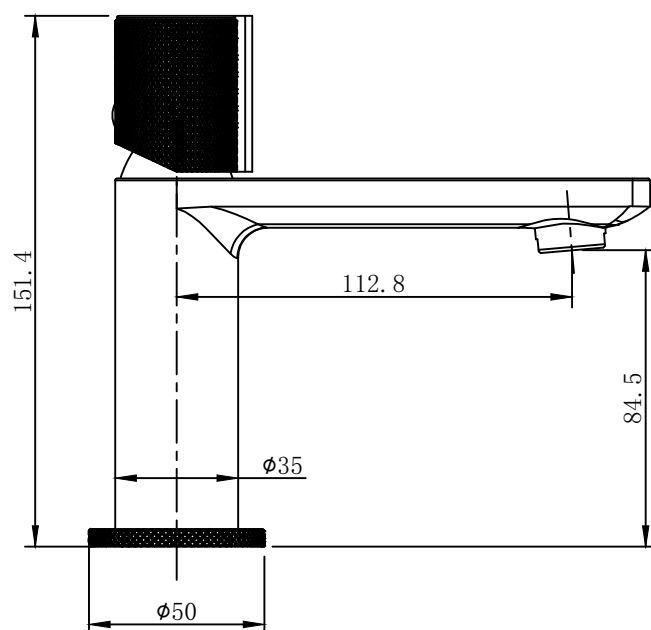

KNURL BASIN MONO MIXER KN02

CODE: KN02

MANUFACTURER: THE WHITE SPACE

RANGE: KNURL

PRODUCT INFORMATION: BASIN MONO MIXER (INC SPRUNG
WASTE) - CHROME