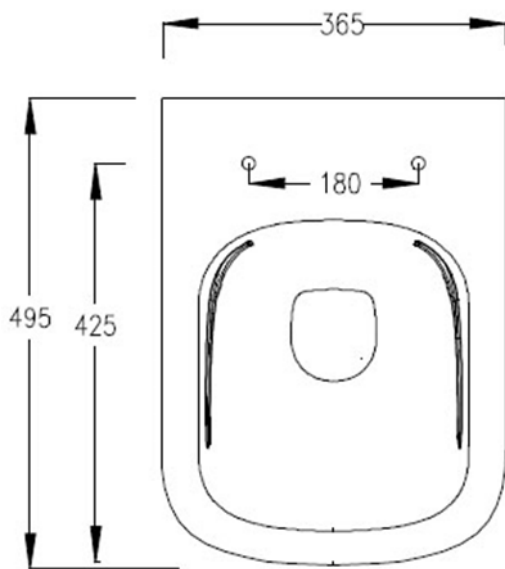

CODE EUW4

SIZE 390 X 840 (H) X 650MM

COLOUR WHITE

EUNA RIMLESS BACK TO WALL WC - EUW1

PRODUCT RIMLESS BACK TO WALL WC

CODE EUW1

SIZE 370 X 415 (H) X 545MM

COLOUR WHITE

SIZE 375 X 835 (H) X 660MM

PAN HEIGHT 420MM

COLOUR WHITE

ANON OPEN BACK CLOSE COUPLED WC ANW3

PRODUCT OPEN BACK CLOSE COUPLED WC

CODE ANW3

SIZE 375 X 835 (H) X 660MM

PAN HEIGHT 420MM

COLOUR WHITE

ANON RIMLESS BACK TO WALL WC - ANW1

PRODUCT RIMLESS BACK TO WALL WC

CODE ANW1

SIZE 365 X 420 (H) X 520MM

COLOUR WHITE

ANON RIMLESS WALL HUNG WC ANW2

PRODUCT RIMLESS WALL HUNG WC

CODE ANW2

SIZE 365 X 365 (H) X 495MM

COLOUR WHITE

LABANON RIMLESS CLOSE COUPLED CISTERN AND LID LABANW5

PRODUCT RIMLESS CLOSE COUPLED CISTERN AND LID

CODE LABANW5

SIZE 375 X 415 (H) X 150MM

COLOUR WHITE