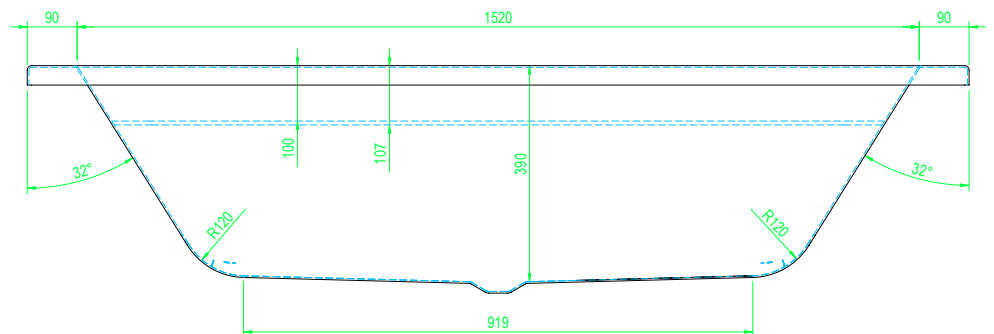

ALU1770

CODE: ALU1770

MANUFACTURER: THE WHITE SPACE

RANGE: REINFORCED BATHS

PRODUCT INFORMATION: ALUNA DOUBLE ENDED
BATH 1700 X 700MM - WHITE

REINFORCED BATHS ALUNA

1700 X 750MM

ALU1775