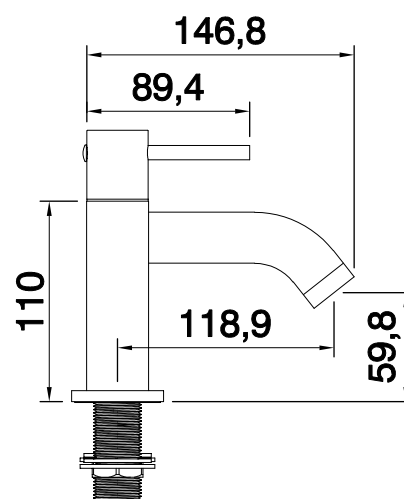

PIN LUX - BATH FILLER

PRODUCT BATH FILLER

CODE PINL04 - CHROME
PINL04K - MATT BLACK
PINL04BR - BRUSHED BRASS

MIN PRESSURE 1.5 BAR