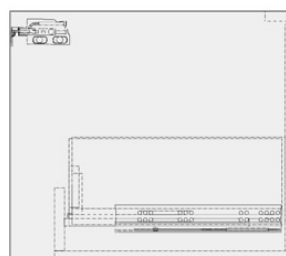

CHOICE 80CM WALL HUNG UNIT

PRODUCT 80CM WALL HUNG UNIT

CODE CW80W
CW80LG
CW80DG
CW80G

SIZE 800 X 455 (H) X 400MM

COLOUR WHITE
LIGHT GREY
DARK GREY
DARK SAGE GREEN