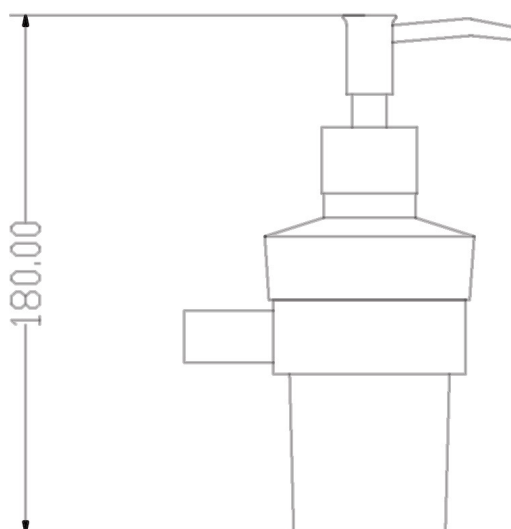

LEGEND ACCESSORIES

LIQUID SOAP DISPENSER

PRODUCT LIQUID SOAP DISPENSER

CODE LEG9C - CHROME
LEG9B - BLACK

SIZE 73 X 180 (H) X 73MM