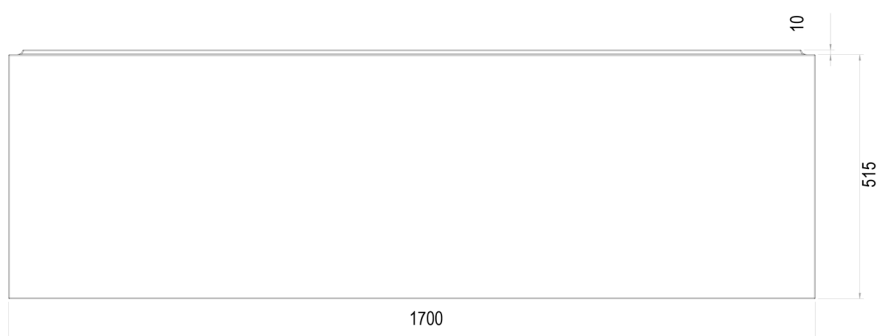

REINFORCED BATH PANEL FRONT

1700MM

WSBP17

CODE: WSBP17

MANUFACTURER: THE WHITE SPACE

RANGE: REINFORCED BATHS

PRODUCT INFORMATION: BATH PANEL 1700MM - WHITE