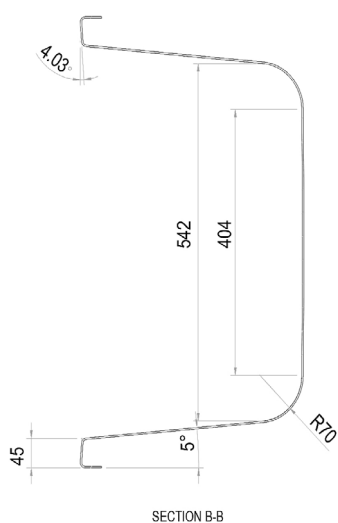

REINFORCED BATHS

ARNOLD 1480 X 685MM

WSBA1570

PRODUCT	ARNOLD SINGLE ENDED
CODE	WSBA1570
SIZE	1480 X 685 X 380 (H) MM
COLOUR	WHITE

REINFORCED BATHS

ARNOLD 1580 X 685MM

WSBA1670

PRODUCT	ARNOLD SINGLE ENDED
CODE	WSBA1670
SIZE	1580 X 685 X 380 (H) MM
COLOUR	WHITE