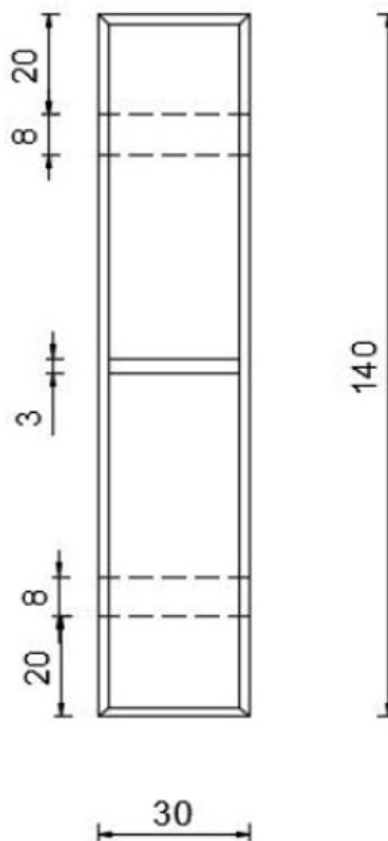

SIZE 800 X 456 (H) X 450MM

DISTRIKT TALL CABINET

PRODUCT TALL CABINET

CODE DISTBW (MATT WHITE)
DISTBTO (TOBACCO OAK)
DISTBMG (MATT MID GREY)
DISTBAG (MATT ANTHRACITE GREY)

SIZE 300 X 1400 (H) X 240MM

SCENE FURNITURE