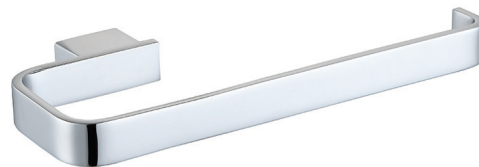

LEGEND ACCESSORIES

TOWEL RING

PRODUCT	TOWEL RING
CODE	LEG2C - CHROME LEG2B - BLACK LEG2BR - BRUSHED BRASS
SIZE	220 X 25 (H) X 104MM