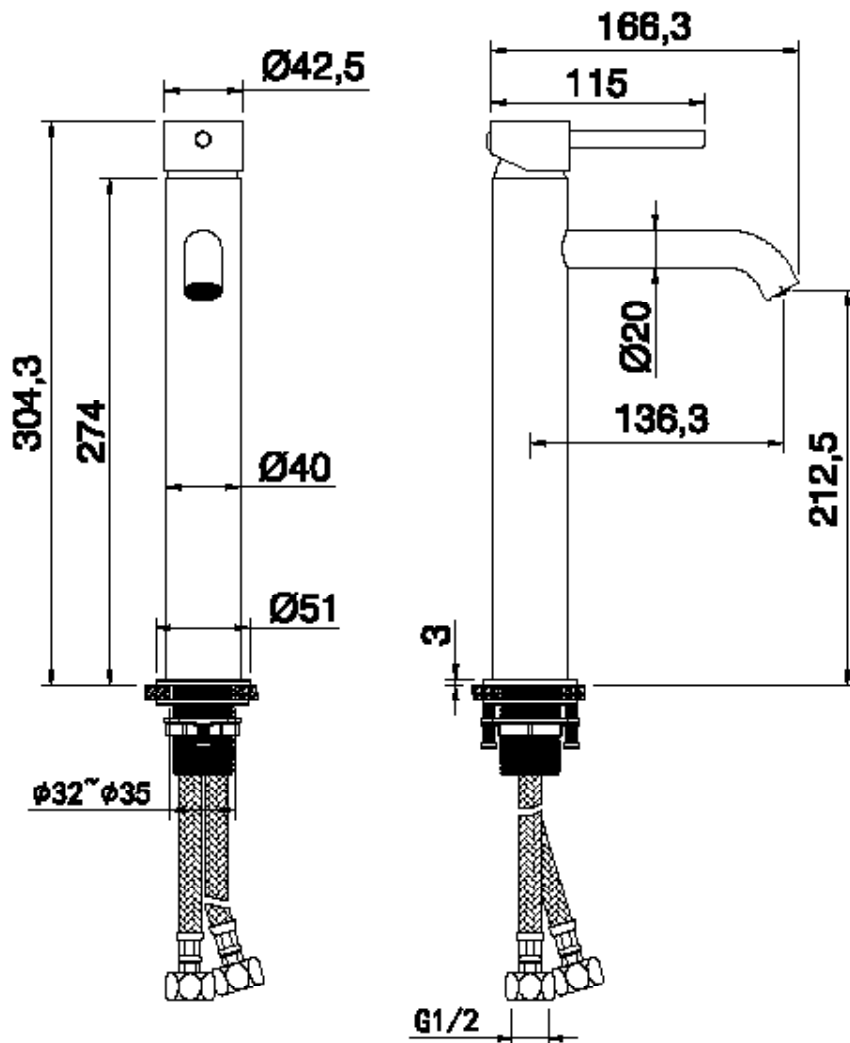

PIN LUX - TALL BASIN MIXER

PRODUCT TALL BASIN MIXER

CODE PINL06 - CHROME
PINL06K - MATT BLACK
PINL06BR - BRUSHED BRASS

MIN PRESSURE 0.5 BAR