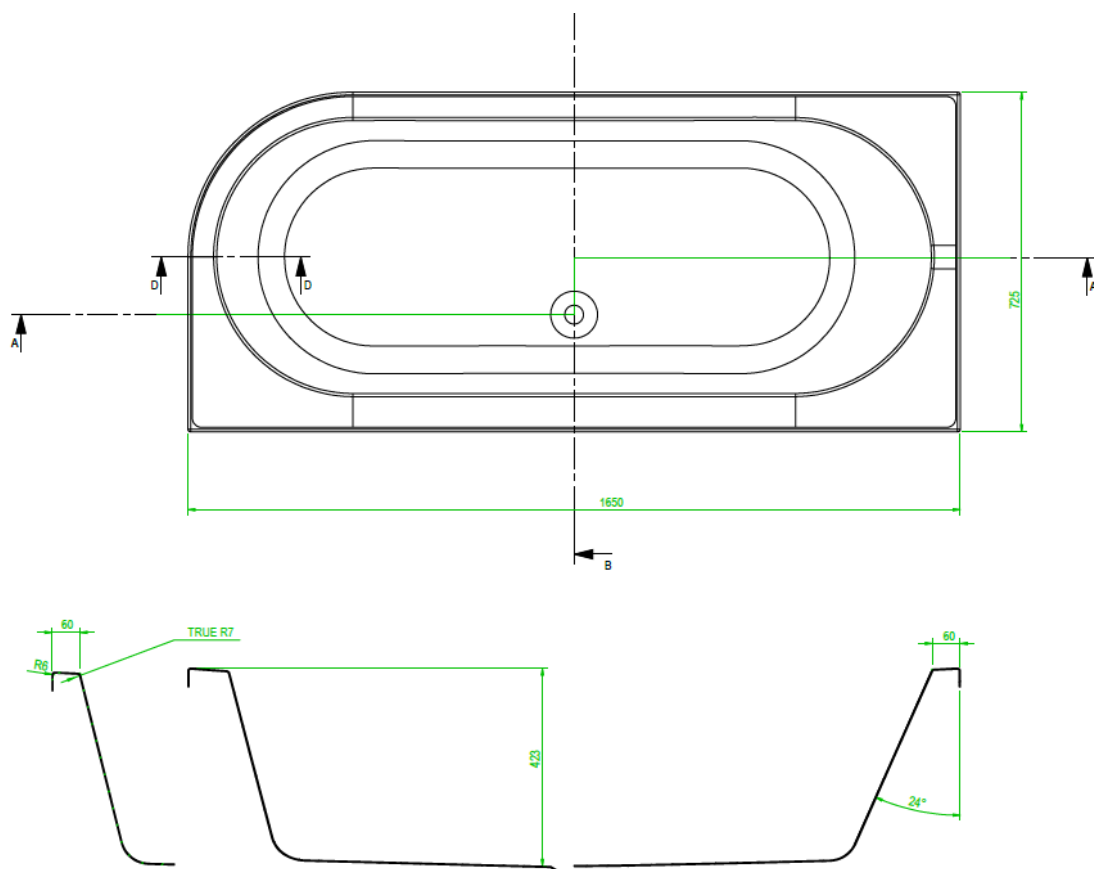

J-BATH DOUBLE ENDED BATH

CODE: JBA1650RH - RIGHT HAND

CODE: JBA1650LH - LEFT HAND

MANUFACTURER: THE WHITE SPACE

RANGE: REINFORCED BATHS

PRODUCT INFORMATION: J-BATH DOUBLE ENDED
BATH 1650