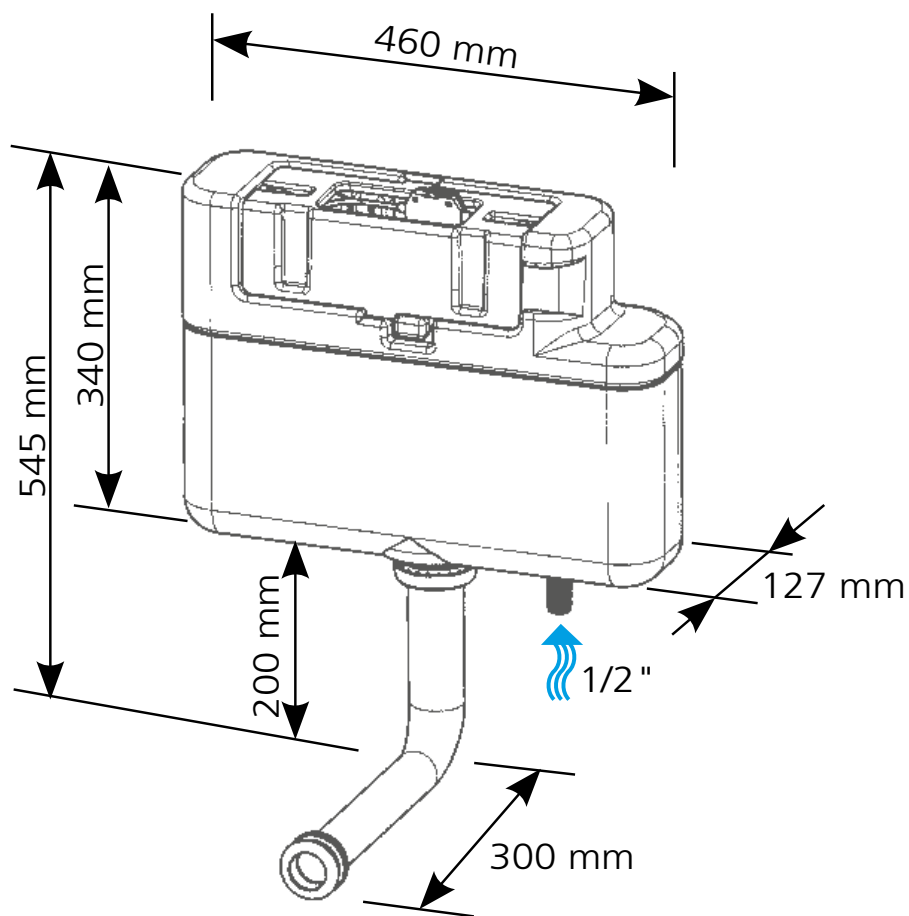

CONTENTS

SANITARYWARE	3
FURNITURE	37
MIRRORS	70
BRASSWARE	100
WASTES	152
SHOWERS	162
BATHS	183
ACCESSORIES	227

DUAL FLUSH CONCEALED CISTERN INCLUDING CHROME PUSH BUTTON

PRODUCT DUAL FLUSH CONCEALED CISTERN INCLUDING CHROME BUTTON

CODE PR31