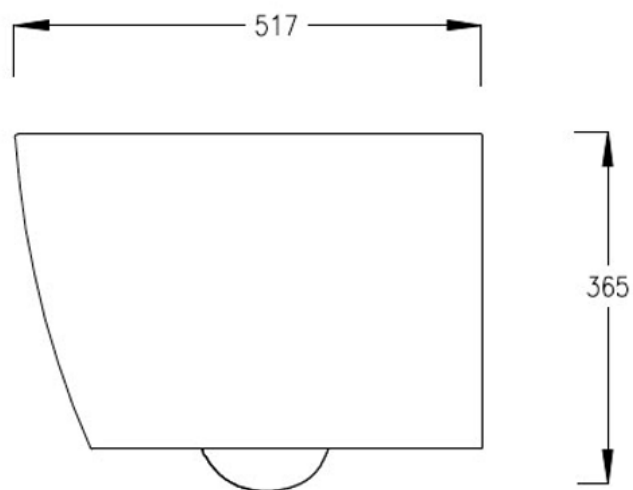

CODE EUW4

SIZE 390 X 840 (H) X 650MM

COLOUR WHITE

EUNA RIMLESS BACK TO WALL WC - EUW1

PRODUCT RIMLESS BACK TO WALL WC

CODE EUW1

SIZE 370 X 415 (H) X 545MM

COLOUR WHITE

SIZE 360 X 424 (H) X 520MM

COLOUR WHITE

LAB RIMLESS WALL HUNG WC - LABW2

PRODUCT RIMLESS WALL HUNG WC

CODE LABW2

SIZE 360 X 365 (H) X 517MM

COLOUR WHITE

LAB COMFORT HEIGHT RIMLESS CLOSE COUPLED WC (CLOSED BACK) LABW7