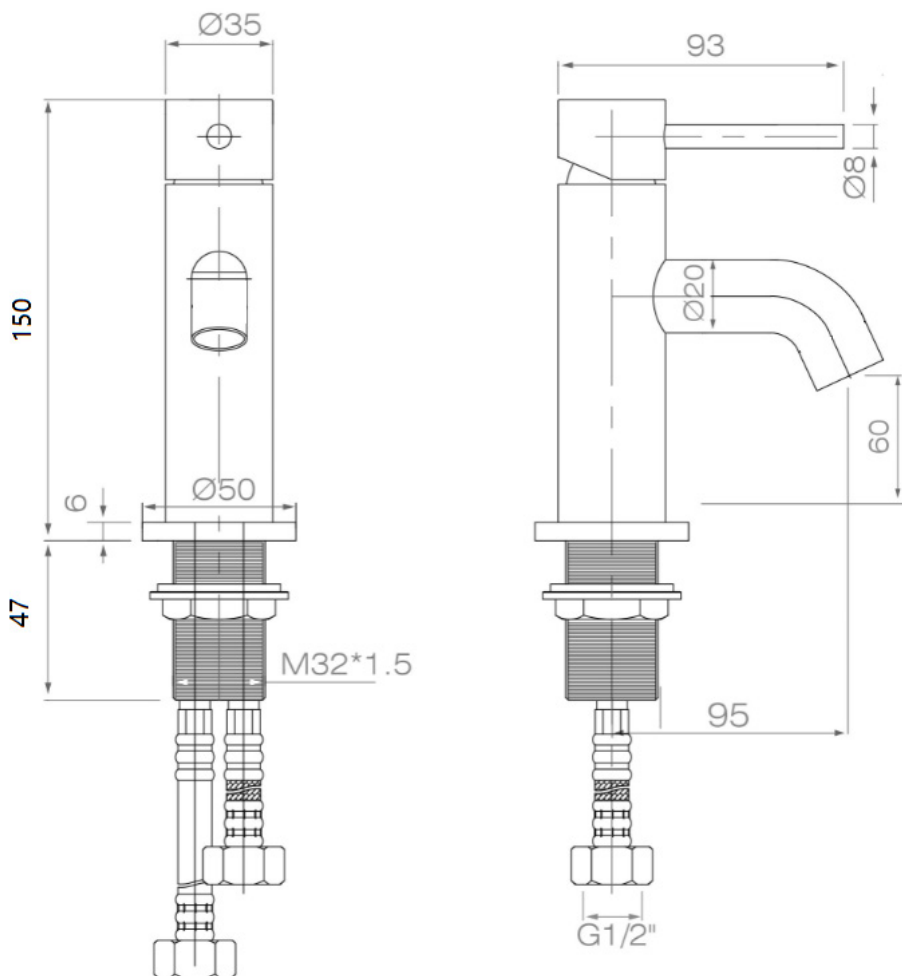

PIN LUX - MINI MONO BASIN MIXER

PRODUCT MINI MONO BASIN MIXER

CODE PINL01 - CHROME
PINL01K - MATT BLACK
PINL01BR - BRUSHED BRASS

MIN PRESSURE 0.5 BAR