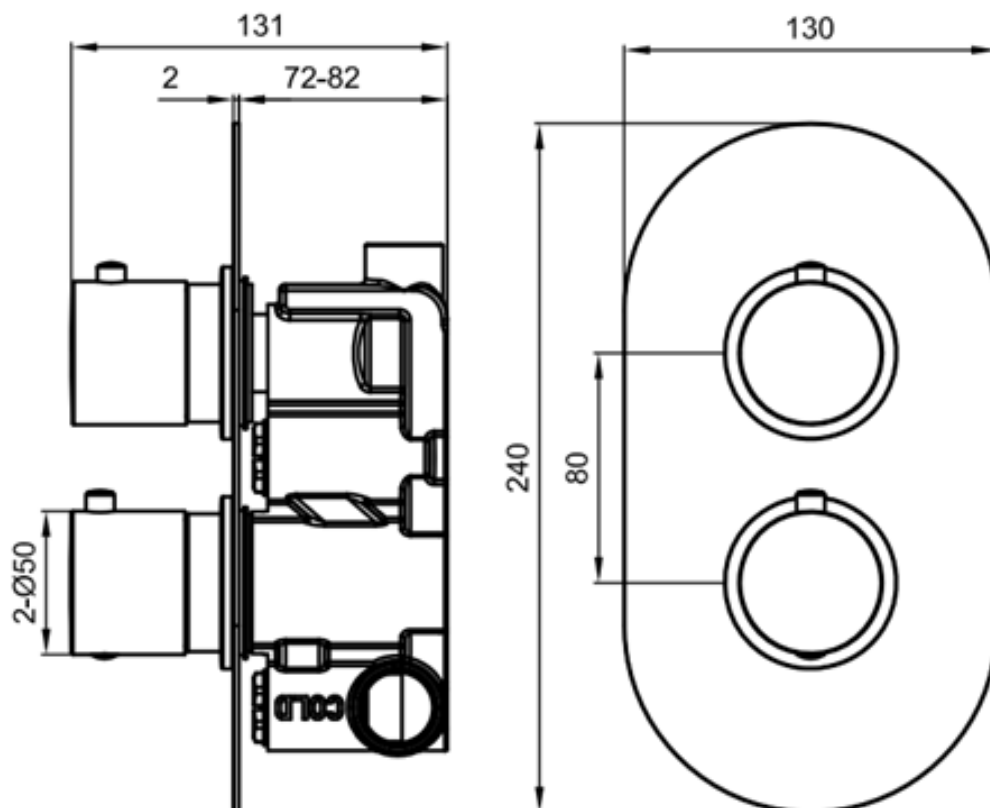

LOZENGE SHAPE THERMOSTATIC SHOWER VALVE - SINGLE OUTLET

CODE: SV01 - CHROME

CODE: SV01B - MATT BLACK

CODE: SV01BR - BRUSHED BRASS

MANUFACTURER: THE WHITE SPACE

RANGE: YES BAR SHOWER

PRODUCT INFORMATION: DUAL CONTROL
BAR VALVE WITH SLIDE RAIL