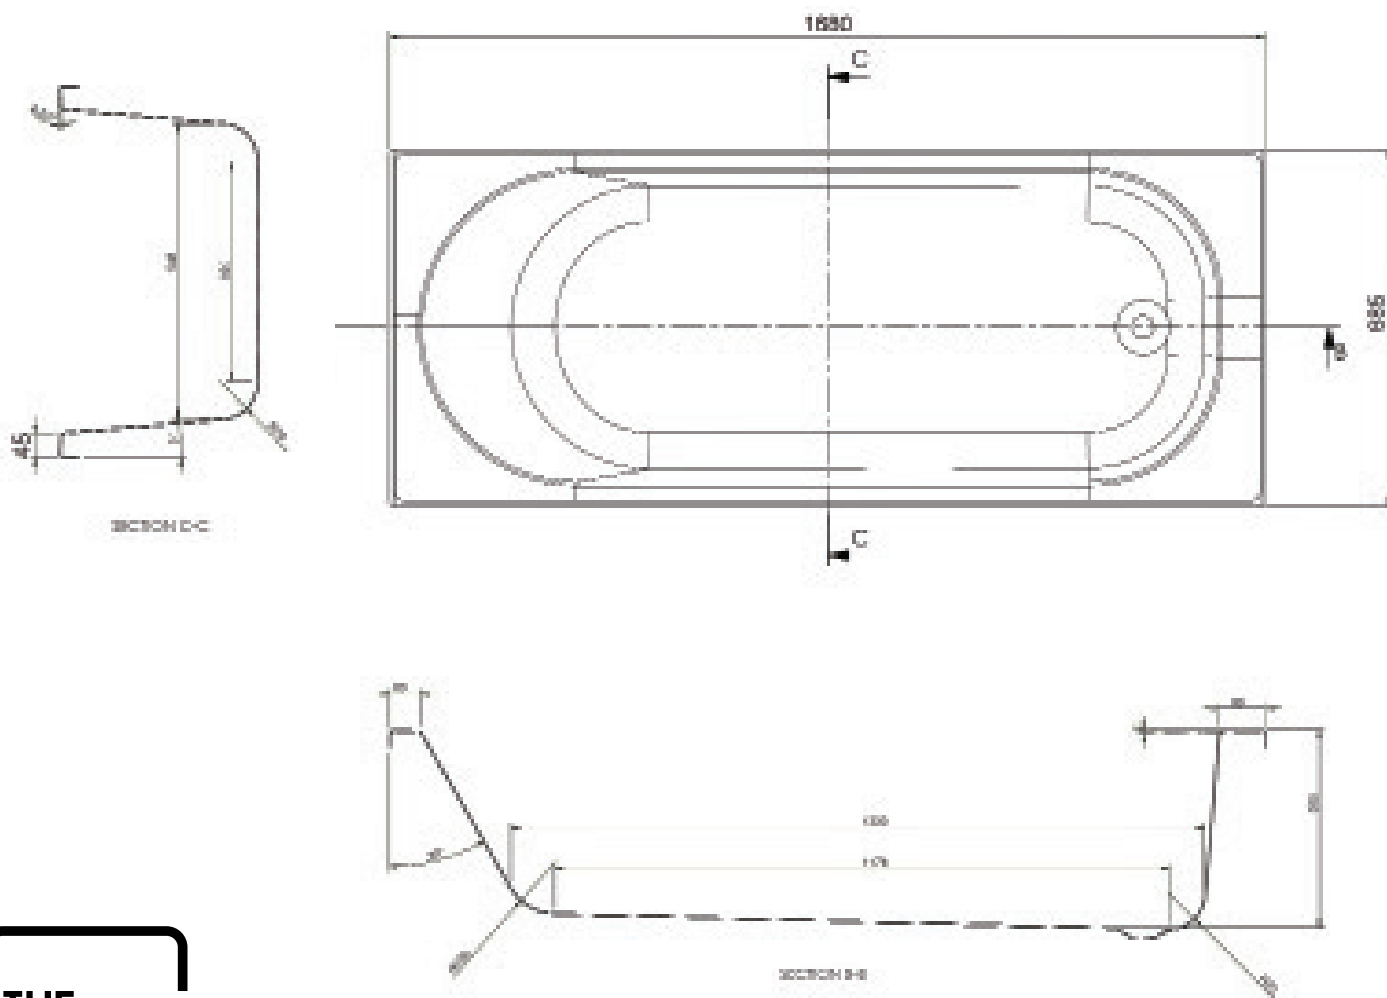

REINFORCED BATHS

ARNOLD 1680 X 685MM

WSBA1770

PRODUCT	ARNOLD SINGLE ENDED
CODE	WSBA1770
SIZE	1680 X 685 X 380 (H) MM
COLOUR	WHITE