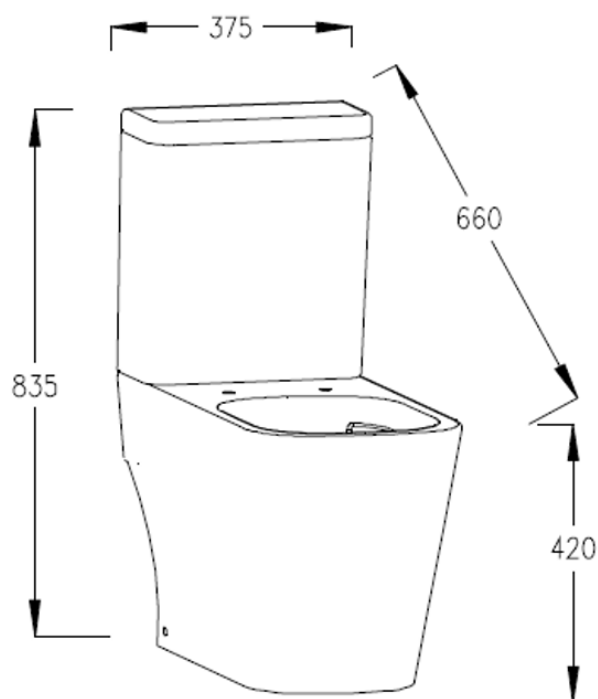

ANON OPEN BACK CLOSE COUPLED WC ANW3

PRODUCT OPEN BACK CLOSE COUPLED WC

CODE ANW3

SIZE 375 X 835 (H) X 660MM

PAN HEIGHT 420MM

COLOUR WHITE