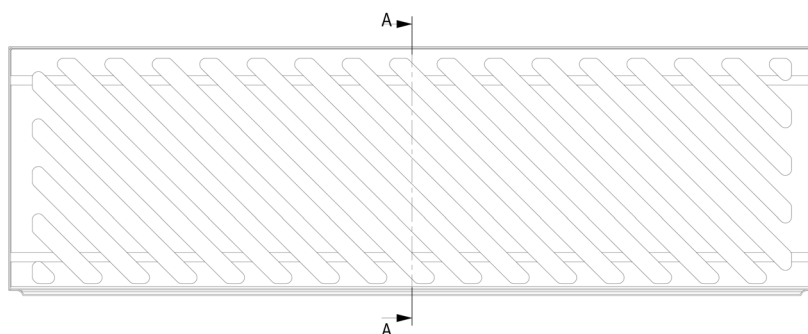

REINFORCED BATH PANEL FRONT

1700MM

WSBP17

CODE: WSBP17

MANUFACTURER: THE WHITE SPACE

RANGE: REINFORCED BATHS

PRODUCT INFORMATION: BATH PANEL 1700MM - WHITE