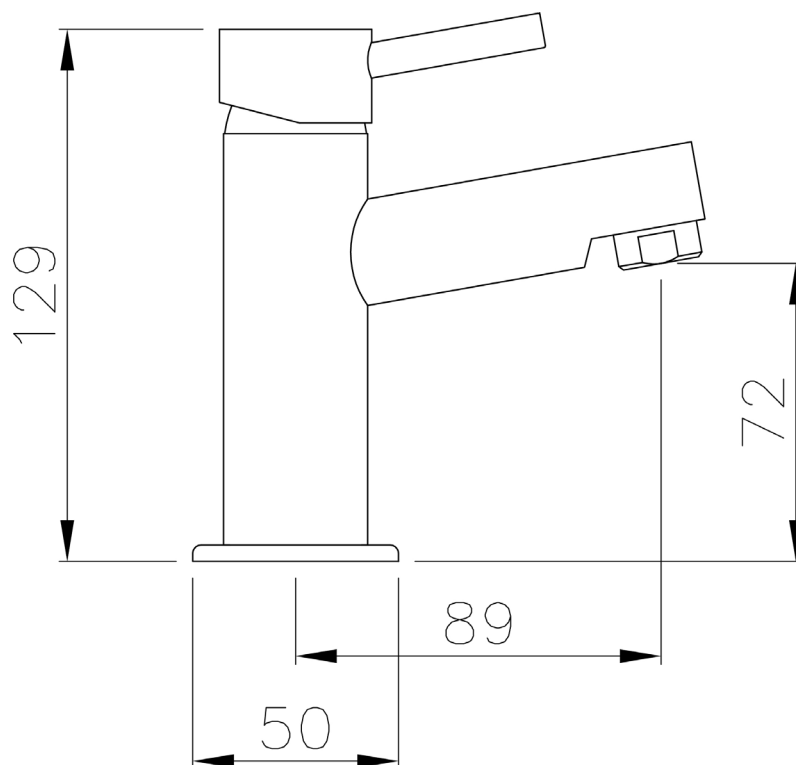

PIN BRASSWARE

MINI MONOBLOC BASIN MIXER

WSTP01

CODE: WSTP01

MANUFACTURER: THE WHITE SPACE

RANGE: PIN

PRODUCT INFORMATION: PIN MINI
MONOBLOC BASIN MIXER - CHROME