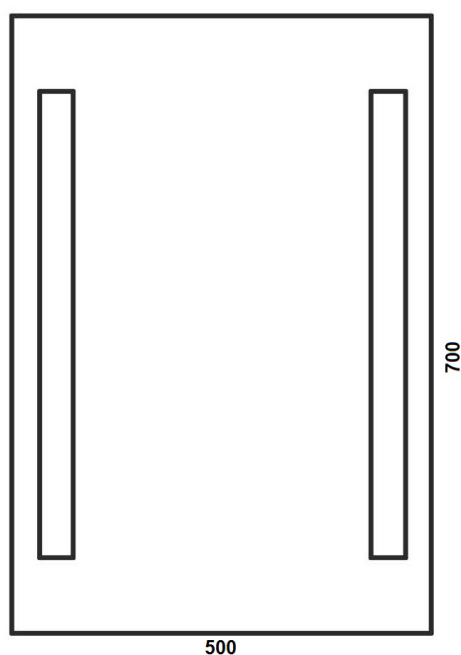

ILLUMINATED MIRRORS PAR 50 X 70CM WSM005

CODE: WSM005

MANUFACTURER: THE WHITE SPACE

RANGE: ILLUMINATED MIRROR

PRODUCT INFORMATION: PAR ILLUMINATED
MIRROR 50 X 70CM