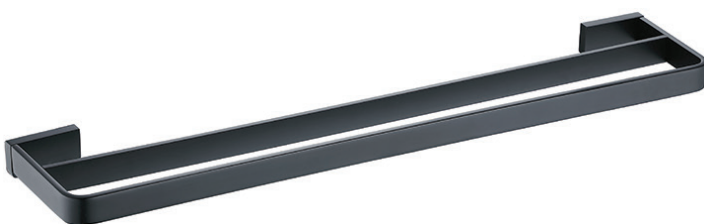

SIZE 600 X 20 (H) X 65MM

LEGEND ACCESSORIES

DOUBLE TOWEL RAIL

PRODUCT DOUBLE TOWEL RAIL

CODE LEG11C - CHROME
 LEG11B - BLACK
 LEG11BR - BRUSHED BRASS

SIZE 600 X 30 (H) X 110MM

LEGEND ACCESSORIES

SOAP BASKET