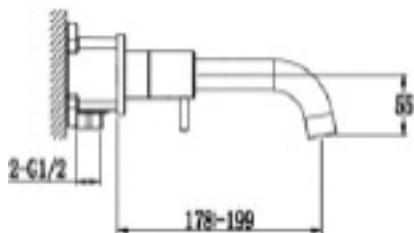

PIN LUX - 3 HOLE WALL MOUNTED BASIN MIXER

PRODUCT 3 HOLE WALL MOUNTED BASIN MIXER

CODE PINL08 - CHROME
PINL08K - MATT BLACK

MIN PRESSURE 0.5 BAR