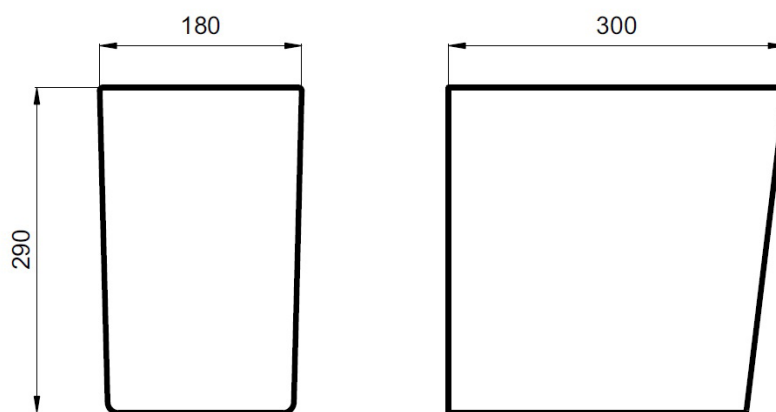

SCENE SEMI PEDESTAL

WSSSB32

PRODUCT SCENE SEMI PEDESTAL

CODE WSSSB32

SIZE 18 X 29 CM

COLOUR WHITE