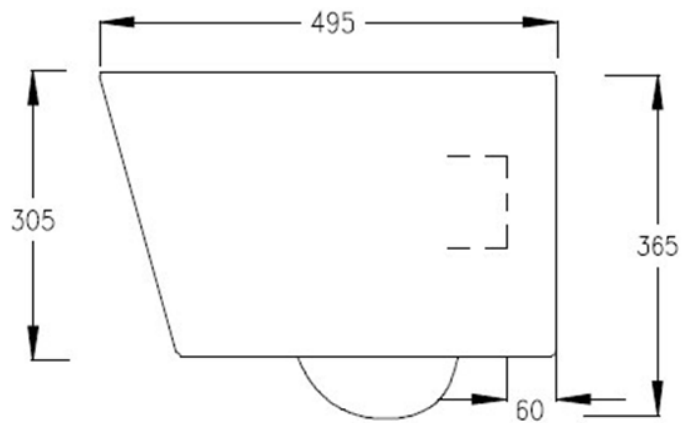

COLOUR WHITE

ANON RIMLESS BACK TO WALL WC - ANW1

PRODUCT RIMLESS BACK TO WALL WC

CODE ANW1

SIZE 365 X 420 (H) X 520MM

COLOUR WHITE

ANON RIMLESS WALL HUNG WC ANW2

PRODUCT RIMLESS WALL HUNG WC