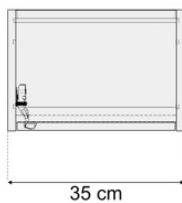

CHOICE 35CM TALL UNIT

PRODUCT 35CM TALL UNIT

CODE CT35W
CT35LG
CT35DG
CT35G

SIZE 350 X 1500 (H) X 240MM

COLOUR WHITE
LIGHT GREY
DARK GREY
DARK SAGE GREEN