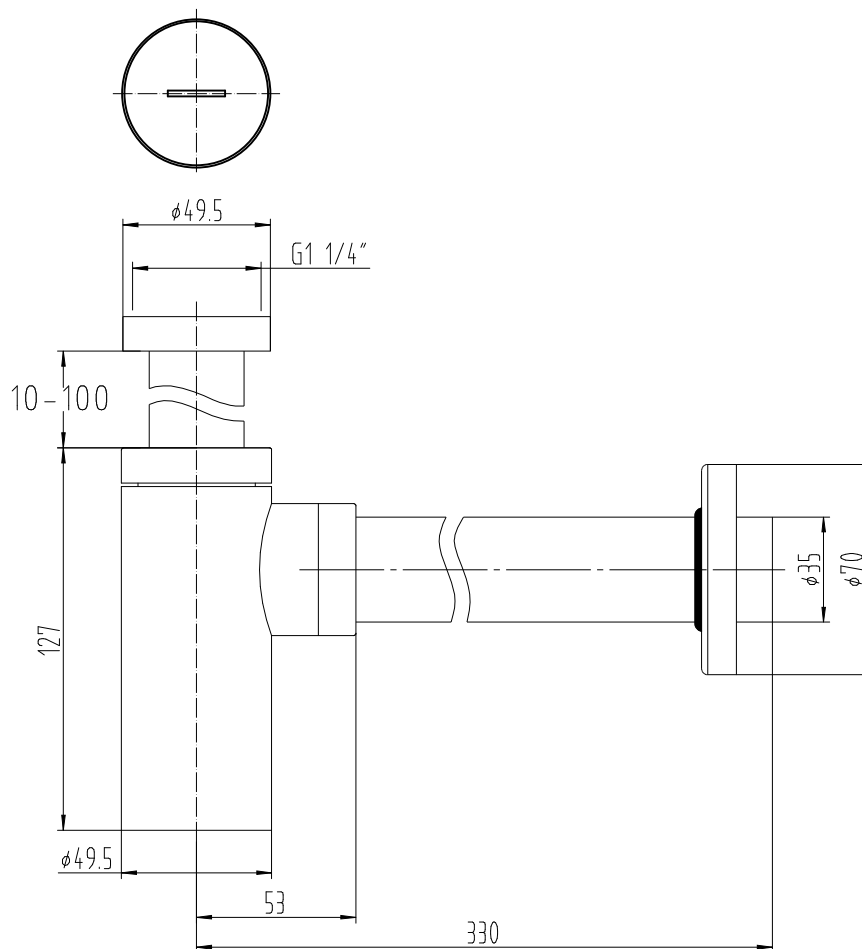

ROUND BOTTLE TRAP

CODE: PZT1C - CHROME

CODE: PZT1B - BLACK

CODE: PZT1BR - BRUSHED BRASS

MANUFACTURER: THE WHITE SPACE

RANGE: WASTES

PRODUCT INFORMATION: ROUND BOTTLE TRAP