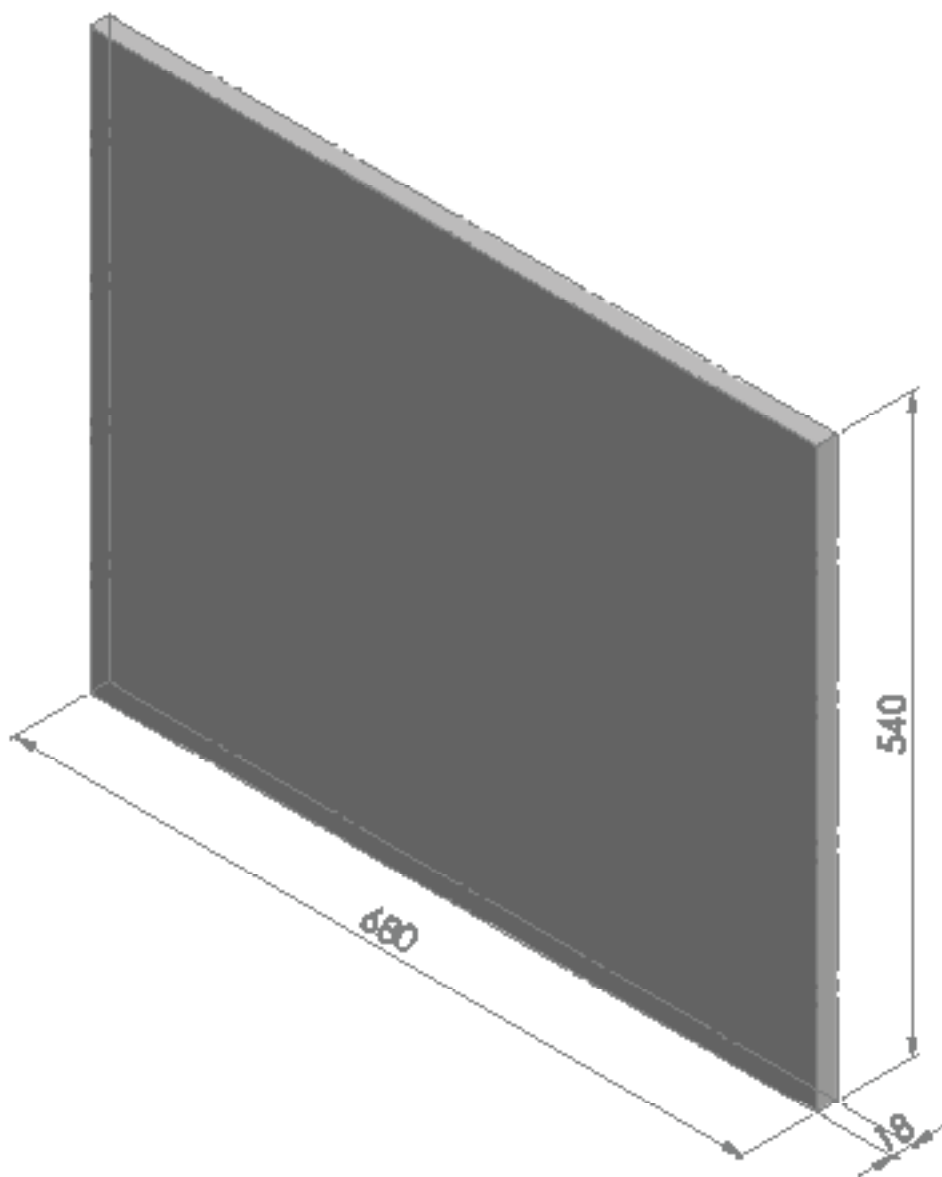

BATH PANEL 700MM

CODE:

WSSBP70WH GLOSS WHITE - 700MM
WSSBP70AG GLOSS ASH GREY - 700MM
WSSBP70CH GLOSS CHARCOAL - 700MM

MANUFACTURER: THE WHITE SPACE

RANGE: SCENE FURNITURE - STANDARD COLOURS

PRODUCT INFORMATION: BATH PANEL