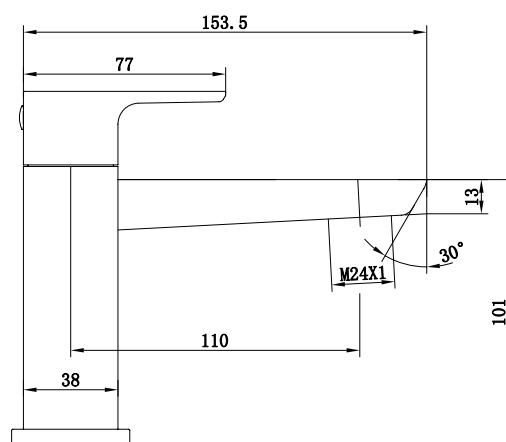

VETO BRASSWARE BATH SHOWER MIXER

CODE: VET5C - CHROME

CODE: VET5B - BLACK

MANUFACTURER: THE WHITE SPACE

RANGE: VETO

PRODUCT INFORMATION: VETO BATH SHOWER MIXER
WITH HOSE AND HANDSET