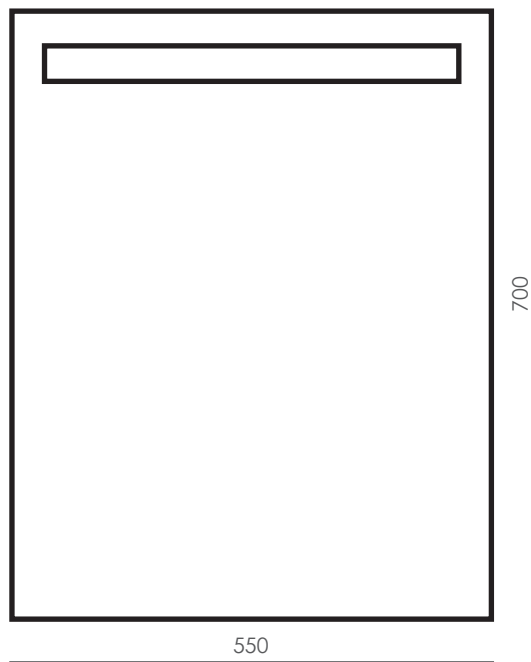

ILLUMINATED MIRRORS

NORD 55 X 70CM

WSM014

CODE: WSM014

MANUFACTURER: THE WHITE SPACE

RANGE: ILLUMINATED MIRROR

PRODUCT INFORMATION: NORD ILLUMINATED
MIRROR 55 X 70CM