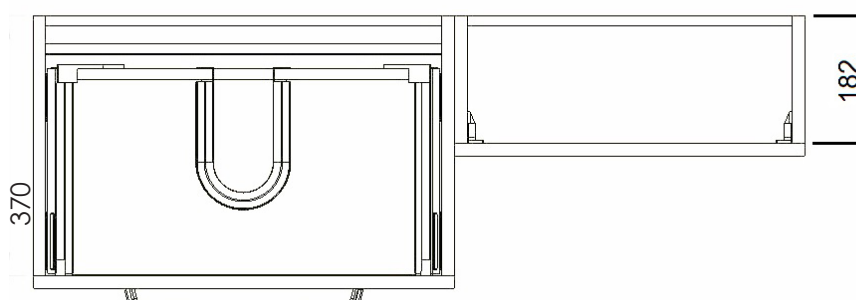

SCENE FURNITURE L SHAPE UNIT

CODE: WSLFB60WH GLOSS WHITE
CODE: WSLFB60AG GLOSS ASH GREY
CODE: WSLFB60CH GLOSS CHARCOAL

MANUFACTURER: THE WHITE SPACE

RANGE: SCENE FURNITURE - STANDARD COLOURS

PRODUCT INFORMATION: BASIN UNIT WITH 2
DRAWERS