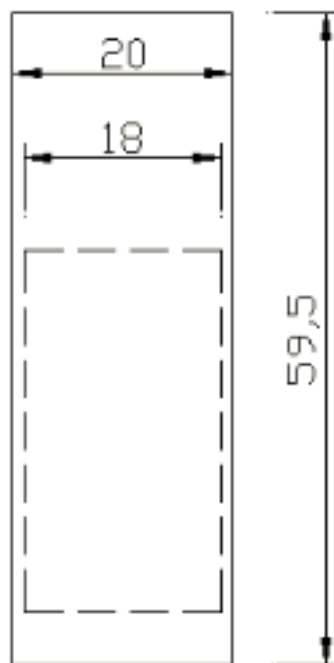

SIZE 20 X 59.5 (H) MM

LEGEND ACCESSORIES

SOAP DISH

PRODUCT SOAP DISH

CODE LEG7C- CHROME
LEG7B - BLACK

SIZE 103 X 43 (H) X 103MM

LEGEND ACCESSORIES TUMBLER AND HOLDER

PRODUCT	DOUBLE TOWEL RAIL
CODE	LEG6C - CHROME LEG6B - BLACK LEG6BR - BRUSHED BRASS
SIZE	69 X 85 (H) X 69MM