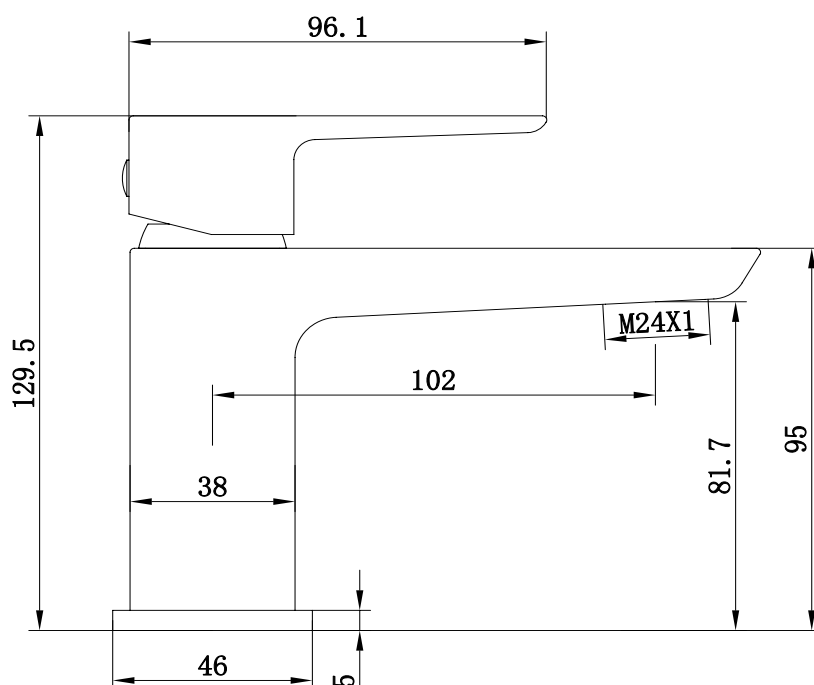

VETO BRASSWARE

MINI MONOBLOC BASIN MIXER

CODE: VET1C - CHROME

CODE: VET1B - BLACK

MANUFACTURER: THE WHITE SPACE

RANGE: VETO

PRODUCT INFORMATION: VETO MINI MONOBLOC BASIN MIXER WITH SPRUNG PLUG WASTE