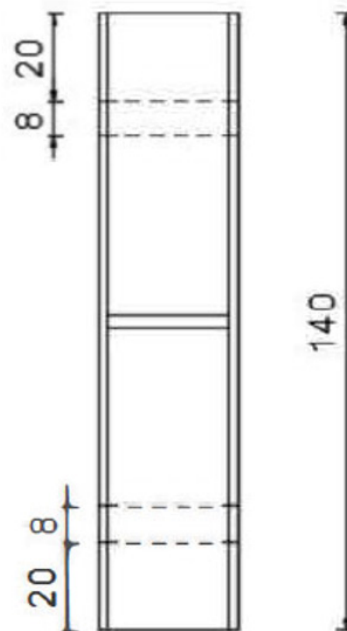

AMERICANA TALL CABINET

PRODUCT TALL CABINET

CODE AMFTBW (MATT WHITE)
AMFTBTO (TOBACCO OAK)
AMFTBMG (MATT MID GREY)
AMFTAG (MATT ANTHRACITE GREY)

SIZE 300 X 1400 (H) X 240MM