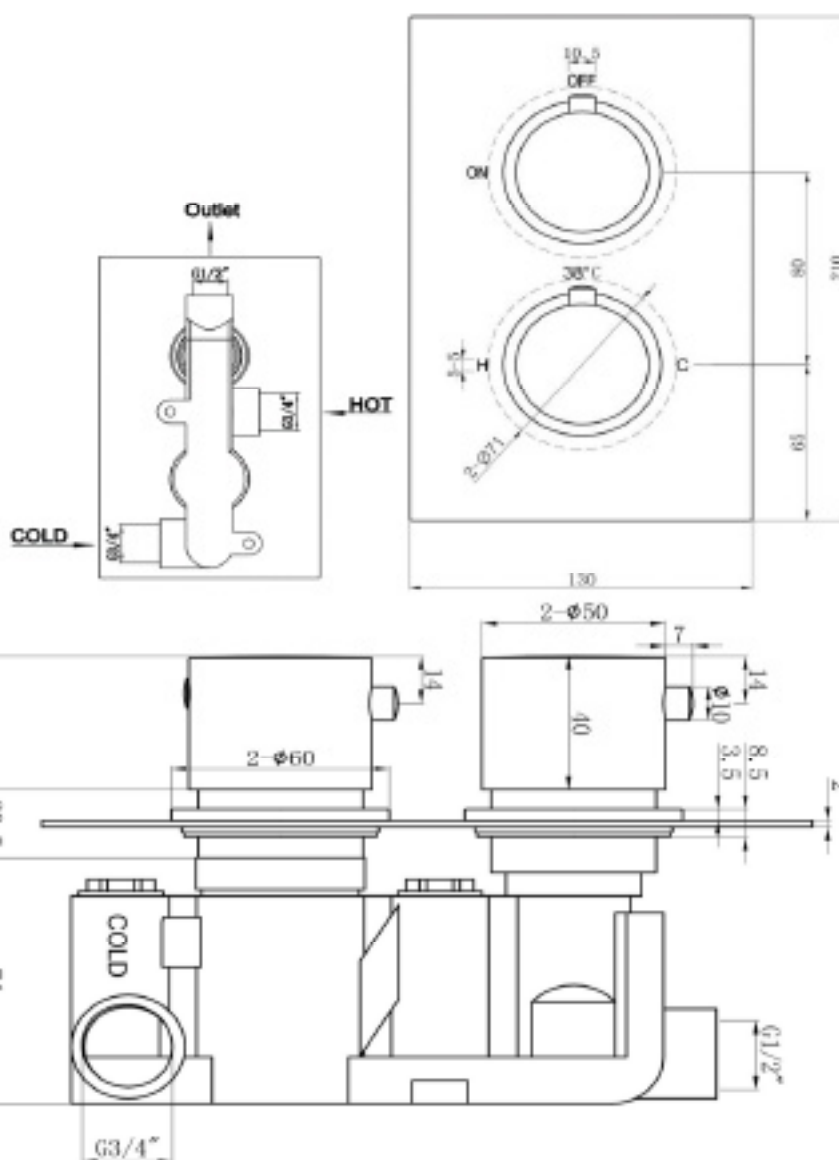

CODE: DC1 - CHROME

CODE: DC1B - BLACK

CODE: DC1BR - BRUSHED BRASS

MANUFACTURER: THE WHITE SPACE

RANGE: DC THERMOSTATIC SHOWER VALVES

PRODUCT INFORMATION: CONCEALED SHOWER VALVE -
ROUND HANDLE, SINGLE OUTLET