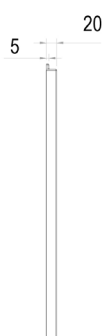

REINFORCED BATH PANEL FRONT

1800MM

WSBP18

CODE: WSBP18

MANUFACTURER: THE WHITE SPACE

RANGE: REINFORCED BATHS

PRODUCT INFORMATION: BATH PANEL 1800MM - WHITE