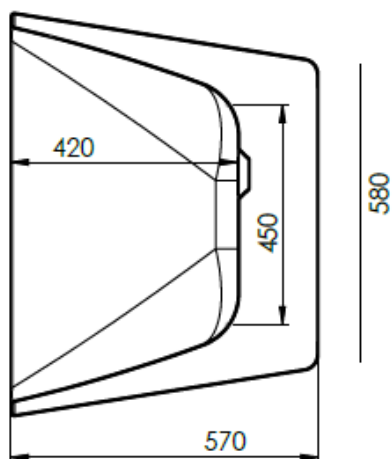

FREESTANDING BATH - VARGA

PRODUCT VARGA FREESTANDING BATH

CODE WSVAR16

SIZE 1600 X 750 X 570MM

CAPACITY 265 LITRES