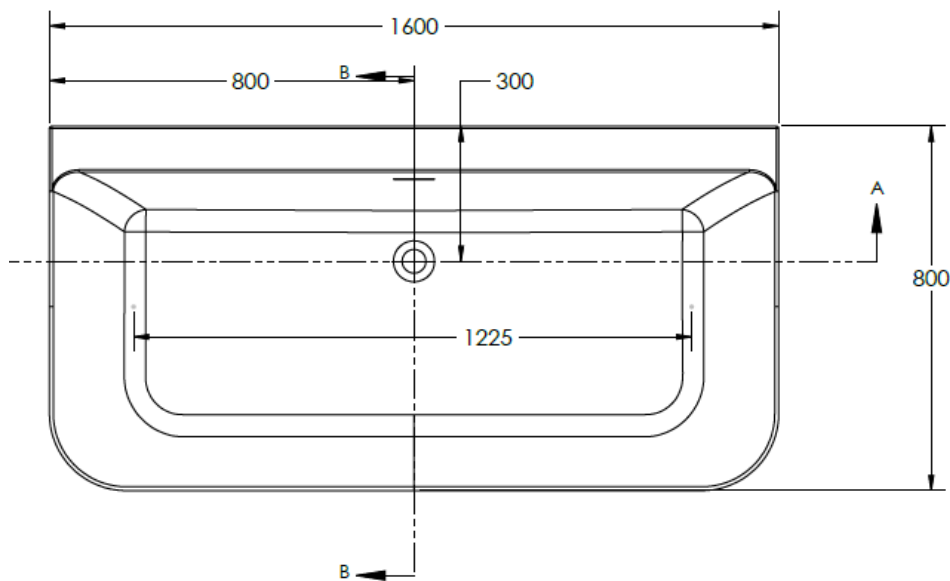

FREESTANDING BATH - D-SHAPE

PRODUCT D-SHAPE FREESTANDING BATH

CODE WSDSH16

SIZE 1600 X 800 X 580MM

CAPACITY 246 LITRES

FREESTANDING BATH - D-SHAPE

PRODUCT D-SHAPE FREESTANDING BATH

CODE WSDSH17