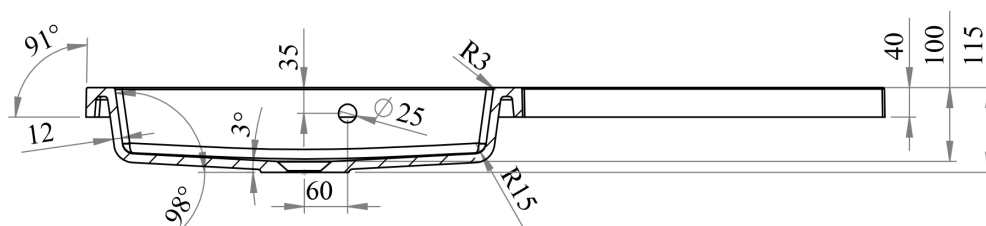

SCENE FURNITURE L SHAPE BASIN

CODE: WDLB11L - LEFT HAND

CODE: WDLB11R - RIGHT HAND

MANUFACTURER: THE WHITE SPACE

RANGE: SCENE FURNITURE - STANDARD COLOURS

PRODUCT INFORMATION: LEFT/RIGHT HAND BASIN - WHITE