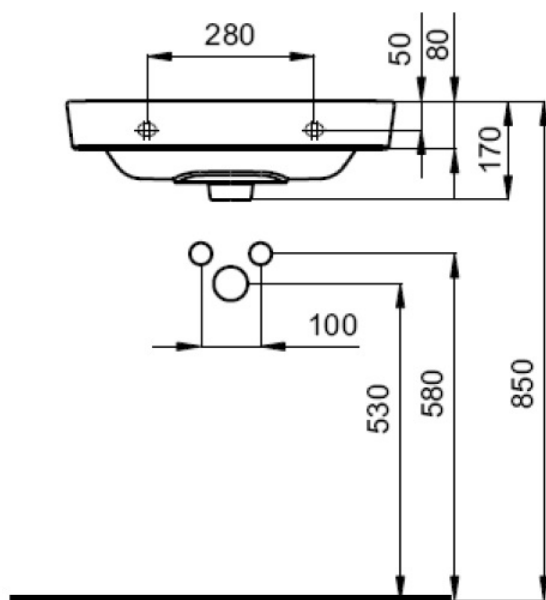

SCENE BASIN 55CM

WSSSB03

PRODUCT	SCENE BASIN – 1 TH
CODE	WSSSB03
SIZE	55 X 43CM 1 TAP HOLE
COLOUR	WHITE