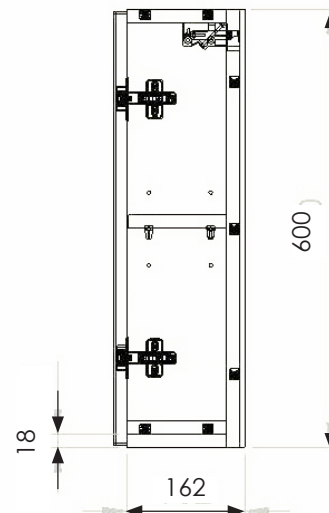

PRODUCT INFORMATION: 45CM SINGLE DOOR MIRROR CABINET

Elevation

End View

SCENE FURNITURE 60CM DOUBLE DOOR MIRROR CABINET

CODE: WSSMC60WH - GLOSS WHITE

CODE: WSSMC60AG GLOSS ASH GREY

CODE: WSSMC60CH GLOSS CHARCOAL