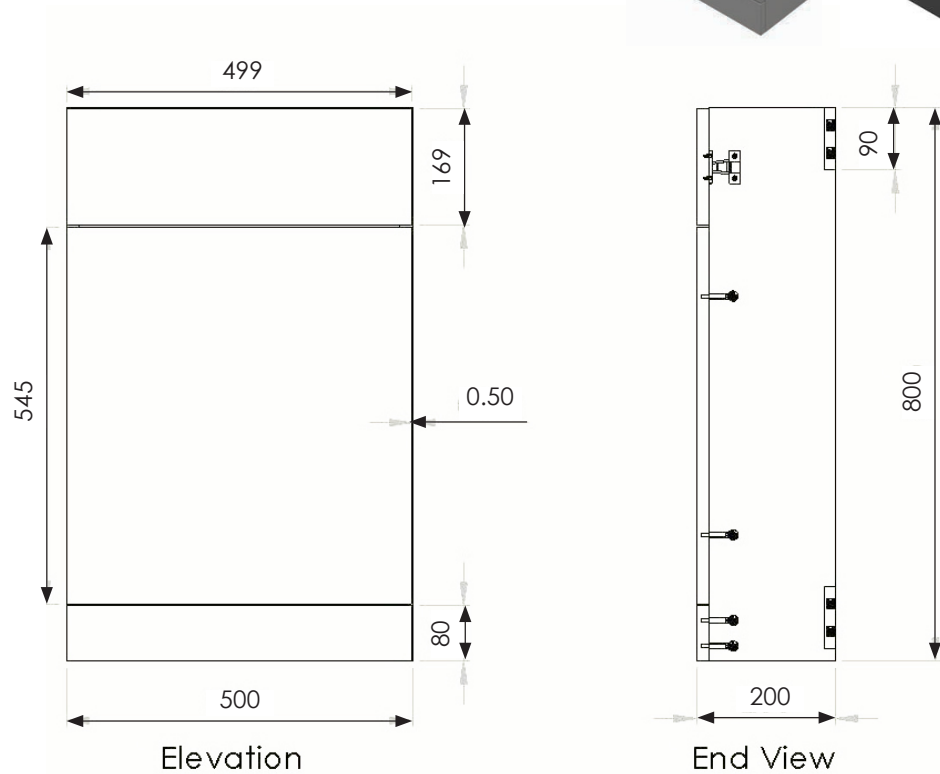

SCENE FURNITURE WC UNIT

CODE: SFW50WH - GLOSS WHITE

CODE: SFW51AG - GLOSS ASH GREY

CODE: SFW52CH - GLOSS CHARCOAL

MANUFACTURER: THE WHITE SPACE

RANGE: SCENE FURNITURE - STANDARD COLOURS

PRODUCT INFORMATION: WC UNIT

499(W) X 794(H) X 200(D)