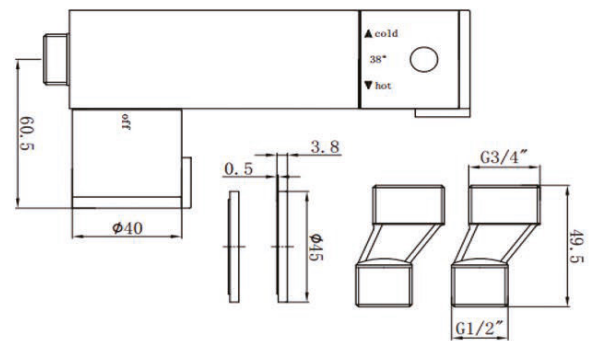

DOUCHE SPRAY KIT WITH THERMOSTATIC VALVE - DSK3

CODE: DSK3

MANUFACTURER: THE WHITE SPACE

RANGE: DOUCHE SPRAY KITS

PRODUCT INFORMATION: DOUCHE SPRAY KIT WITH THERMOSTATIC VALVE