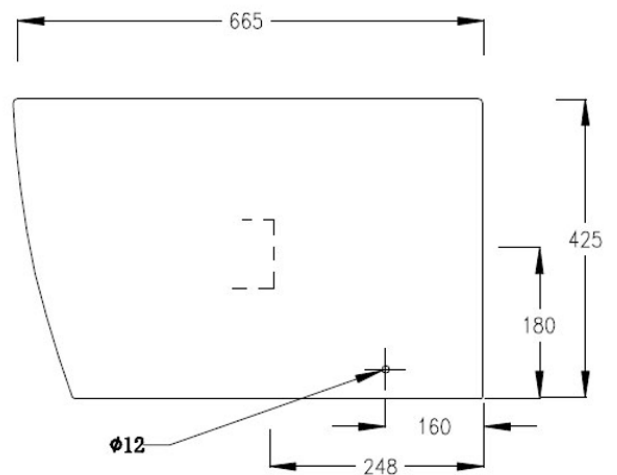

LAB RIMLESS CLOSE COUPLED WC (CLOSED BACK) - LABW4

PRODUCT RIMLESS CLOSE COUPLED WC (CLOSED BACK)

CODE LABW4

SIZE 375 X 830 (H) X 665MM

PAN HEIGHT 425MM

COLOUR MATT WHITE