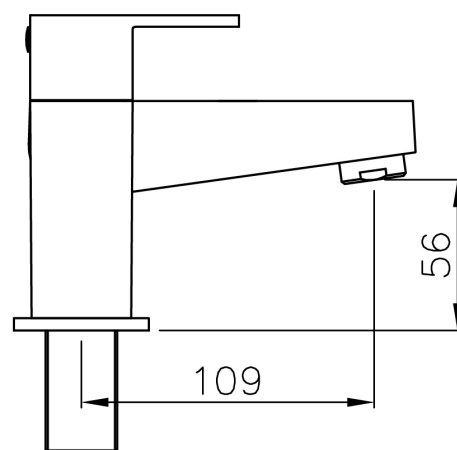

LEVA BRASSWARE

BATH FILLER

WSTL05

CODE: WSTL05

MANUFACTURER: THE WHITE SPACE

RANGE: LEVA

PRODUCT INFORMATION: LEVA BATH FILLER - CHROME