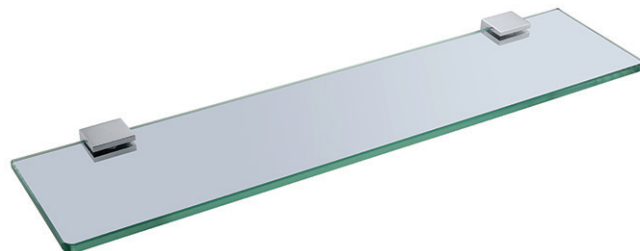

PRODUCT SOAP BASKET

CODE LEG8C - CHROME
LEG8B - BLACK

SIZE 120 X 34 (H) X 100MM

LEGEND ACCESSORIES

GLASS SHELF

PRODUCT DOUBLE TOWEL RAIL

CODE LEG12C - CHROME
LEG12B - BLACK

SIZE 500 X 8 (H) X 115MM