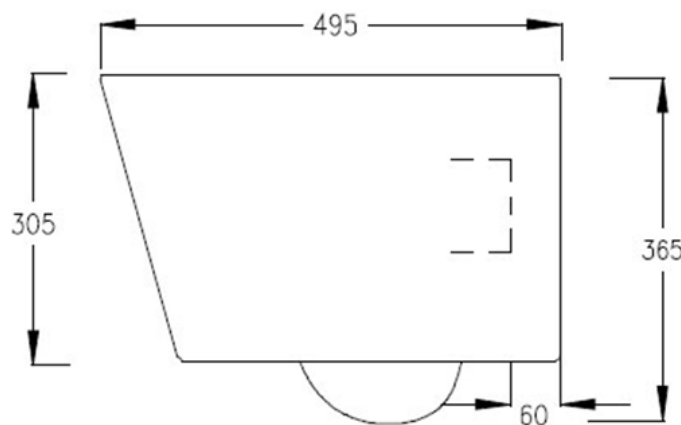

ANON RIMLESS WALL HUNG WC ANW2

PRODUCT RIMLESS WALL HUNG WC

CODE ANW2

SIZE 365 X 365 (H) X 495MM

COLOUR WHITE