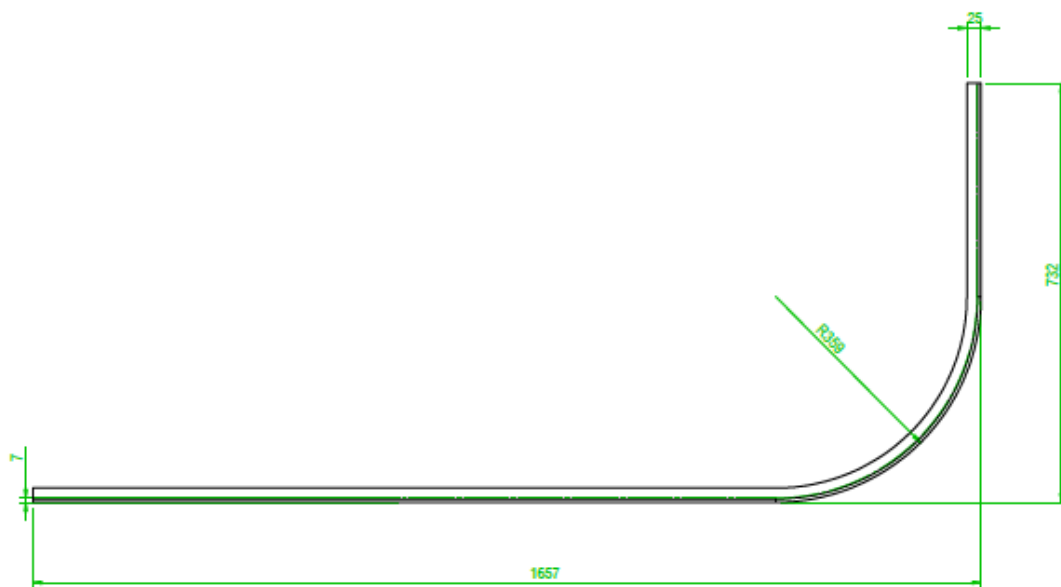

J-BATH DOUBLE ENDED BATH PANEL

CODE: JBA1650P

MANUFACTURER: THE WHITE SPACE

RANGE: REINFORCED BATHS

PRODUCT INFORMATION: J-BATH PANEL

X 725MM - WHITE