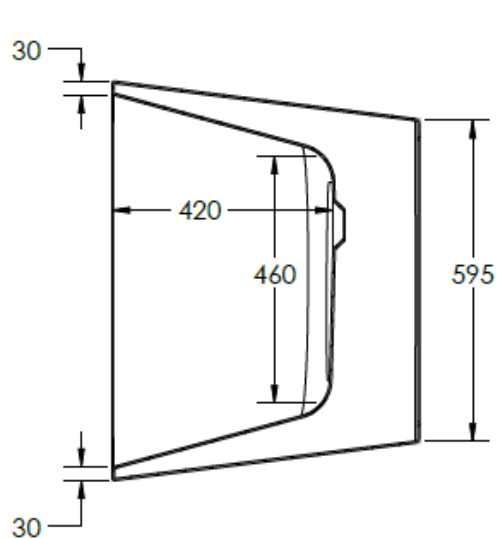

FREESTANDING BATH - COMO

PRODUCT COMO FREESTANDING BATH

CODE WSCOM16

SIZE 1600 X 750 X 585MM

CAPACITY 245 LITRES