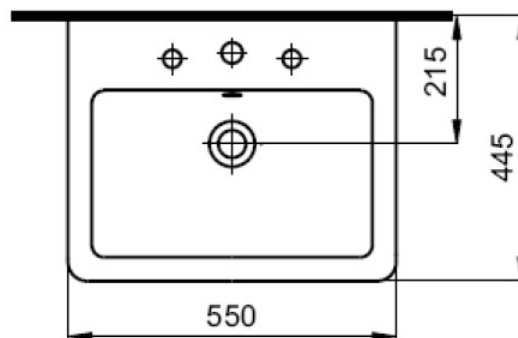

SCENE BASIN 55CM

WSSSB03

PRODUCT	SCENE BASIN – 1 TH
CODE	WSSSB03
SIZE	55 X 43CM 1 TAP HOLE
COLOUR	WHITE