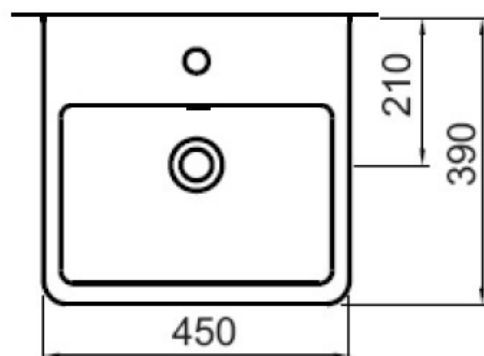

SCENE BASIN 45CM

WSSSB01

PRODUCT	SCENE BASIN – 1 TH
CODE	WSSSB01
SIZE	45 X 39 CM
COLOUR	WHITE