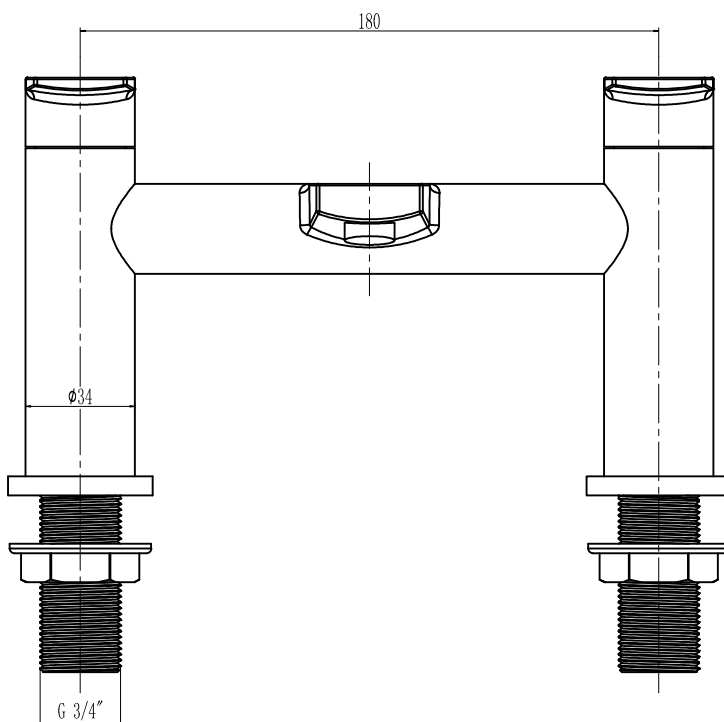

SIERRA BATH FILLER

SI03

CODE: SI03

MANUFACTURER: THE WHITE SPACE

RANGE: SIERRA

PRODUCT INFORMATION: BATH FILLER - CHROME