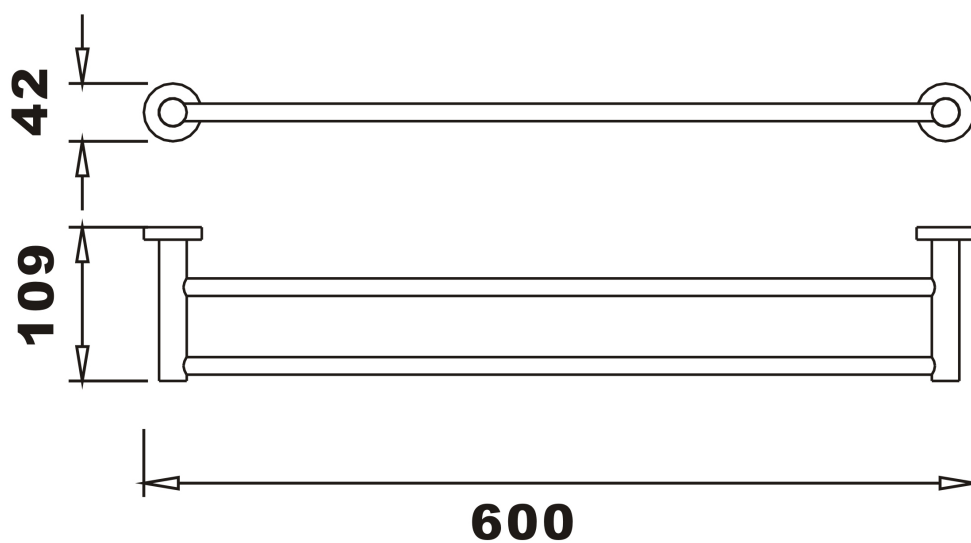

CAPITA ACCESSORIES

DOUBLE TOWEL RAIL

CAP10C

PRODUCT DOUBLE TOWEL RAIL

CODE CAP10C

SIZE 600 X 42 X 109MM

COLOUR CHROME

CAPITA ACCESSORIES