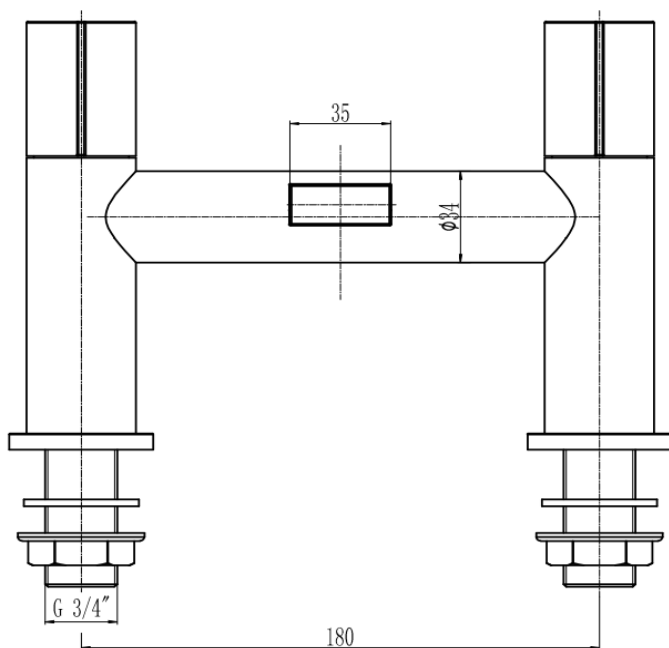

EVO BATH FILLER

EV2C / EV2B

CODE: EV2C - CHROME

CODE: EV2C - BLACK

MANUFACTURER: THE WHITE SPACE

RANGE: EVO

PRODUCT INFORMATION: EVO BATH FILLER