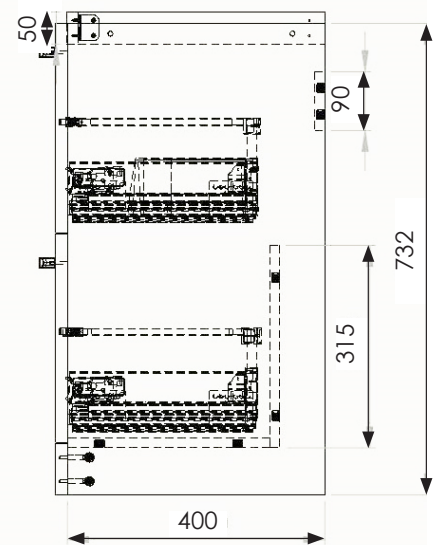

SCENE FURNITURE 60CM FLOOR STANDING VANITY UNIT

CODE: SF60WH WHITE

CODE: SF60AG GLOSS ASH GREY

CODE: SF60CH GLOSS CHARCOAL

MANUFACTURER: THE WHITE SPACE

RANGE: SCENE FURNITURE - STANDARD COLOURS

PRODUCT INFORMATION: 60CM
FLOORSTANDING VANITY UNIT

End View