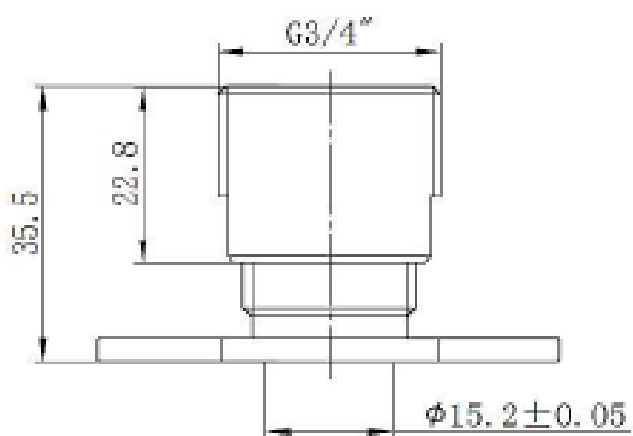

EASY FIX FITTING FOR YES2C

CODE: YES2

MANUFACTURER: THE WHITE SPACE

RANGE: YES BAR SHOWER

PRODUCT INFORMATION: EASY FIX FITTING FOR YES2C