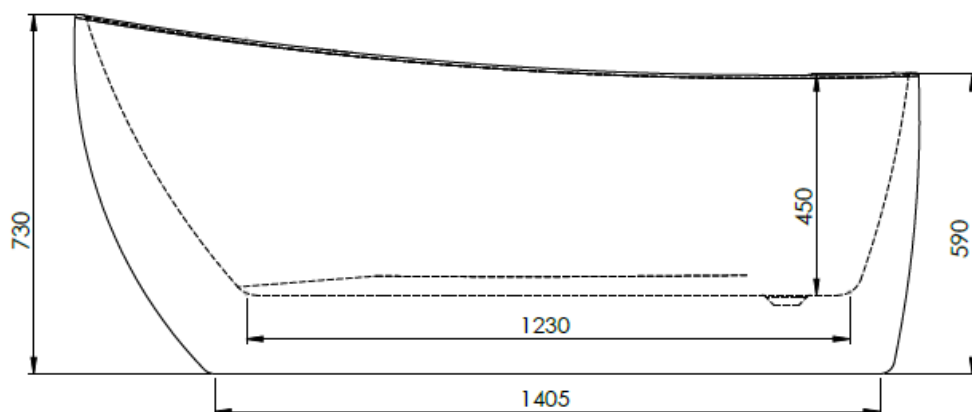

CODE WSVAR18

SIZE 1800 X 800 X 580MM

LITRES 340 LITRES

FREESTANDING BATH - SOUK

PRODUCT SOUK FREESTANDING BATH

CODE WSSOU17

SIZE 1700 X 750 X 590-730MM

CAPACITY 245 LITRES