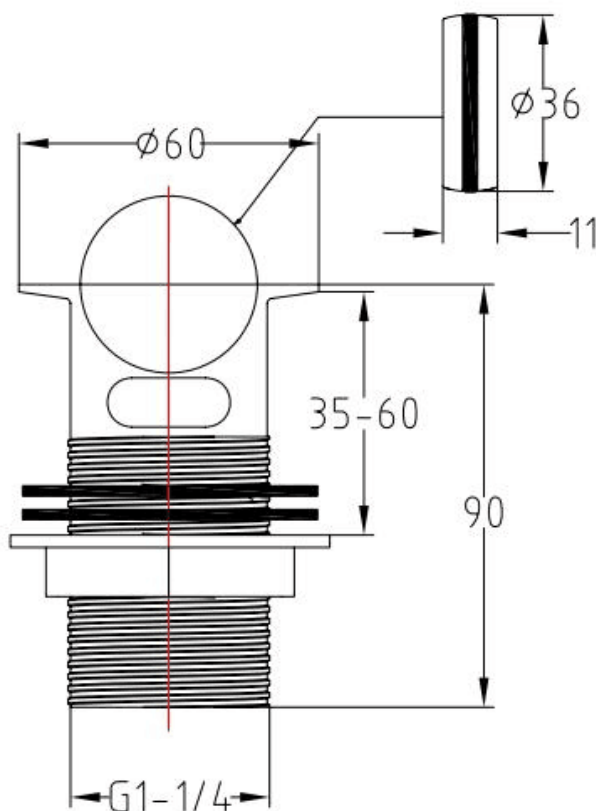

FLIP BASIN WASTE

CODE: PZW4C - CHROME

MANUFACTURER: THE WHITE SPACE

RANGE: WASTES

PRODUCT INFORMATION: FLIP BASIN WASTE -
SLOTTED FLIP WASTE