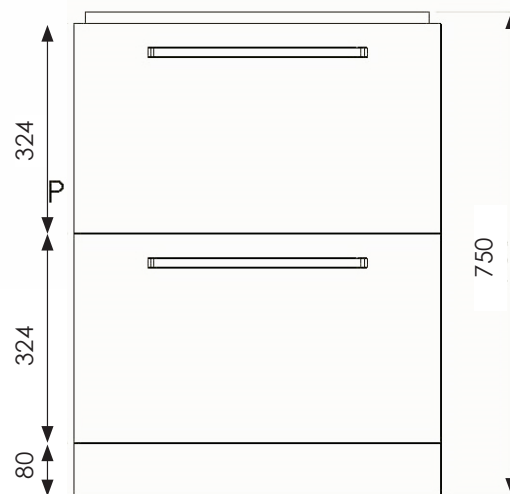

SCENE FURNITURE 60CM FLOOR STANDING VANITY UNIT

CODE: SF60WH WHITE

CODE: SF60AG GLOSS ASH GREY

CODE: SF60CH GLOSS CHARCOAL

MANUFACTURER: THE WHITE SPACE

RANGE: SCENE FURNITURE - STANDARD COLOURS

PRODUCT INFORMATION: 60CM
FLOORSTANDING VANITY UNIT