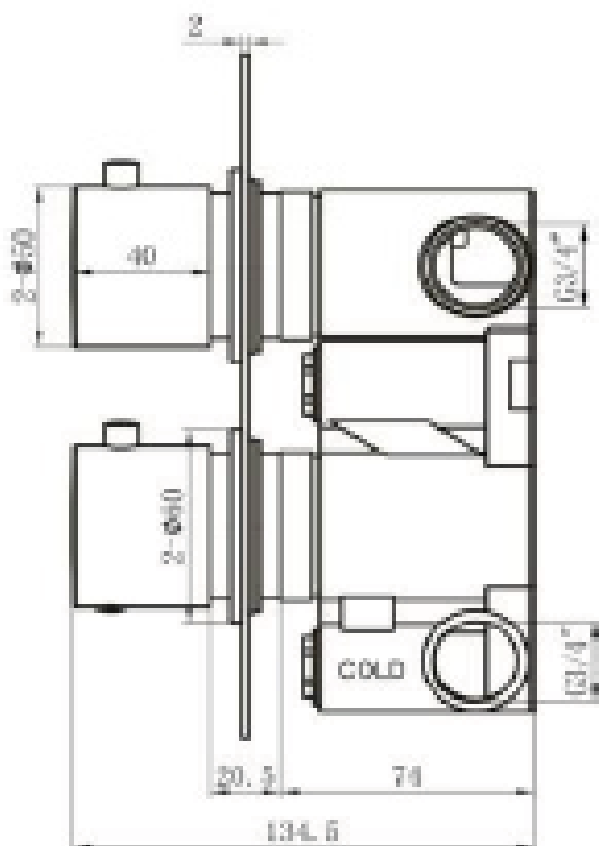

DUAL OUTLET CONCEALED SHOWER VALVE - ROUND

CODE: DC2 - CHROME

CODE: DC2B - BLACK

CODE: DC2BR - BRUSHED BRASS

MANUFACTURER: THE WHITE SPACE

RANGE: DC THERMOSTATIC SHOWER VALVES

PRODUCT INFORMATION: CONCEALED SHOWER VALVE
- ROUND HANDLE, DUAL OUTLET