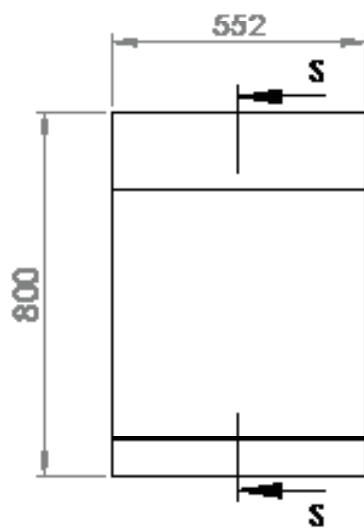

SCENE FURNITURE I SHAPE WC UNIT

WISHWH GLOSS WHITE
WISHAG GLOSS ASH GREY
WISHGC GLOSS CHARCOAL

MANUFACTURER: THE WHITE SPACE

RANGE: SCENE FURNITURE - STANDARD COLOURS

PRODUCT INFORMATION: WC UNIT

FRONT VIEW