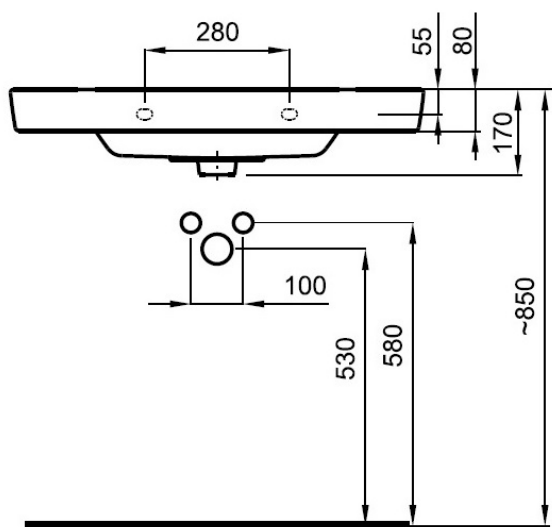

SCENE BASIN 80CM WSSSB05

PRODUCT	SCENE BASIN
CODE	WSSSB05
SIZE	80 X 45CM 1TAP HOLE
COLOUR	WHITE