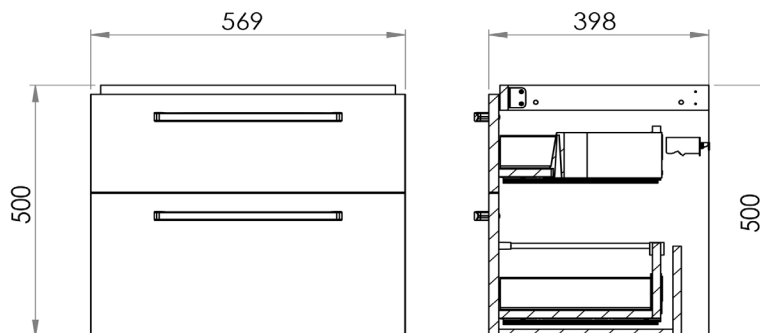

SCENE FURNITURE

60CM WALL HUNG VANITY UNIT

PRODUCT 60CM WALL HUNG VANITY UNIT

CODE SW60DI (GLOSS DARK INDIGO)
SW60WH (GLOSS WHITE)
SW60AG (GLOSS ASH GREY)
SW60CH (GLOSS CHARCOAL)

SIZE 569 (W) X 500 (H) X 418 (D) MM