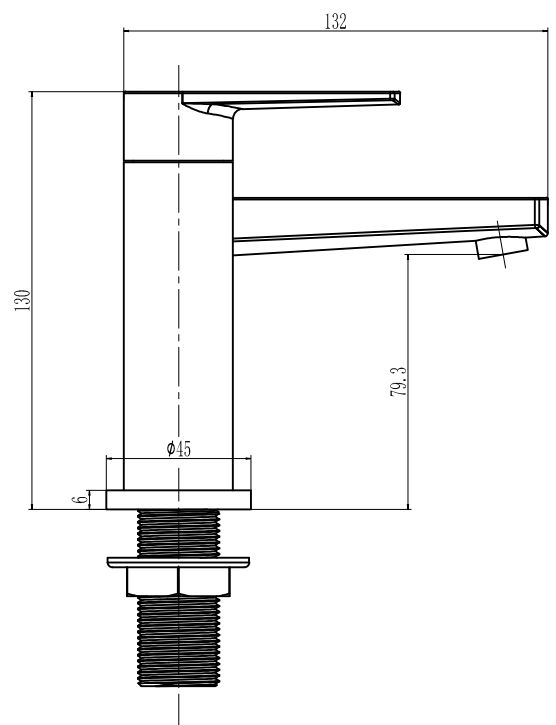

SIERRA BATH FILLER

SI03

CODE: SI03

MANUFACTURER: THE WHITE SPACE

RANGE: SIERRA

PRODUCT INFORMATION: BATH FILLER - CHROME