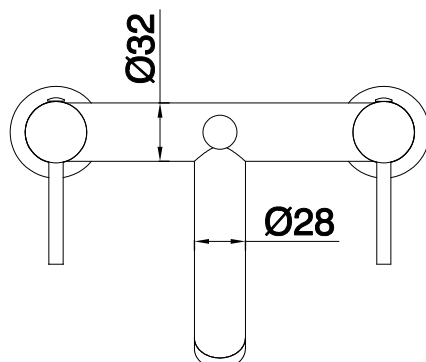

PIN LUX - BATH FILLER

PRODUCT BATH FILLER

CODE PINL04 - CHROME
PINL04K - MATT BLACK
PINL04BR - BRUSHED BRASS

MIN PRESSURE 1.5 BAR