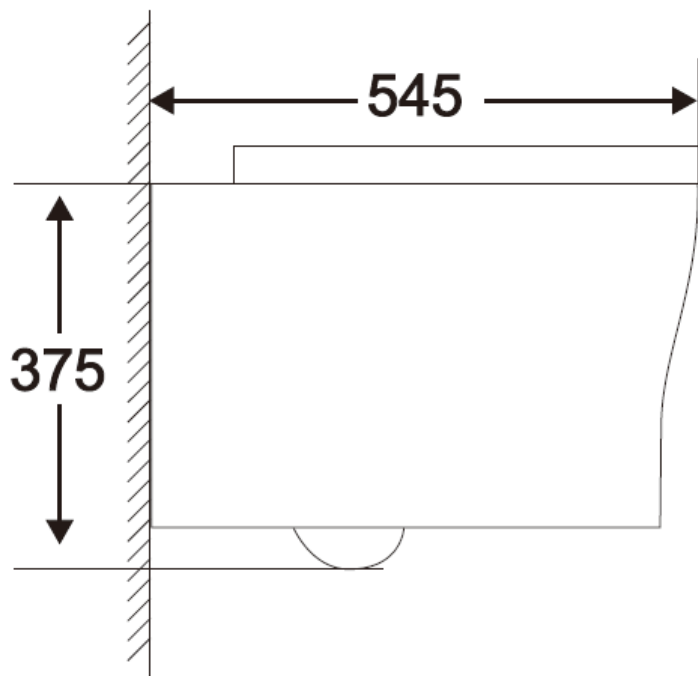

CODE EUW4

SIZE 390 X 840 (H) X 650MM

COLOUR WHITE

EUNA RIMLESS BACK TO WALL WC - EUW1

PRODUCT RIMLESS BACK TO WALL WC

CODE EUW1

SIZE 370 X 415 (H) X 545MM

COLOUR WHITE

EUNA RIMLESS WALL HUNG WC - EUW2

PRODUCT RIMLESS WALL HUNG WC

CODE EUW2

SIZE 370 X 375 (H) X 545MM

COLOUR WHITE

EUNA COMFORT HEIGHT RIMLESS CLOSE COUPLED WC (OPEN BACK) - EUW7

PRODUCT COMFORT HEIGHT CLOSE COUPLED WC (OPEN BACK)