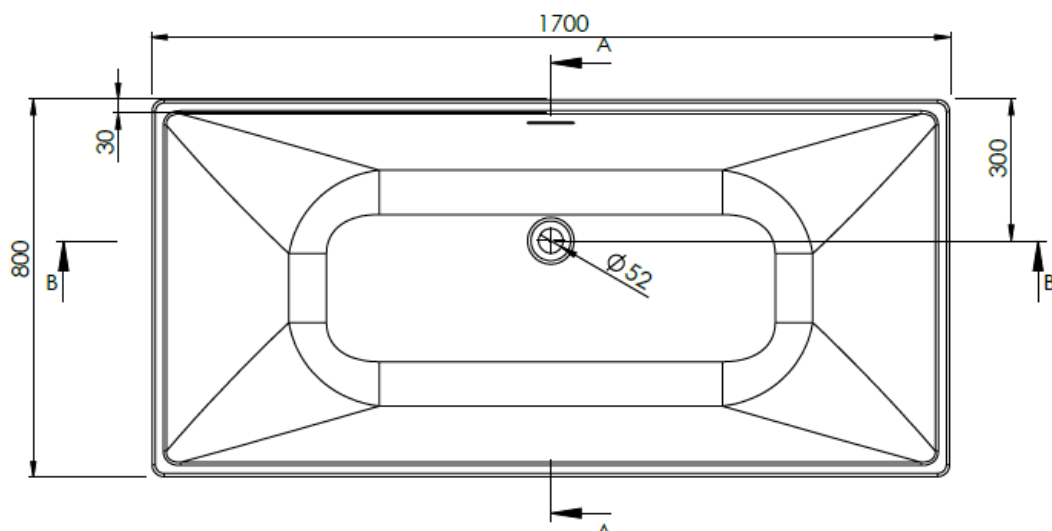

FREESTANDING BATH - VARGA

PRODUCT VARGA FREESTANDING BATH

CODE WSVAR17

SIZE 1700 X 800 X 580MM

CAPACITY 320 LITRES