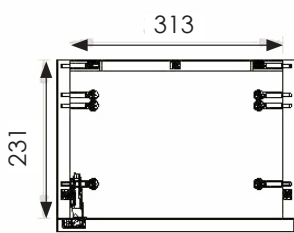

SCENE FURNITURE 60CM FLOOR STANDING VANITY UNIT

CODE: SF60WH WHITE

CODE: SF60AG GLOSS ASH GREY

CODE: SF60CH GLOSS CHARCOAL

MANUFACTURER: THE WHITE SPACE

RANGE: SCENE FURNITURE - STANDARD COLOURS

PRODUCT INFORMATION: 60CM
FLOORSTANDING VANITY UNIT