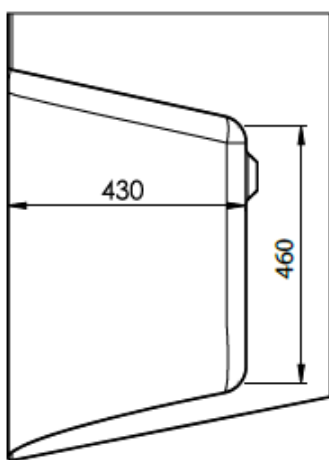

FREESTANDING BATH - D-SHAPE

PRODUCT D-SHAPE FREESTANDING BATH

CODE WSDSH17

SIZE 1700 X 800 X 580MM

CAPACITY 261 LITRES