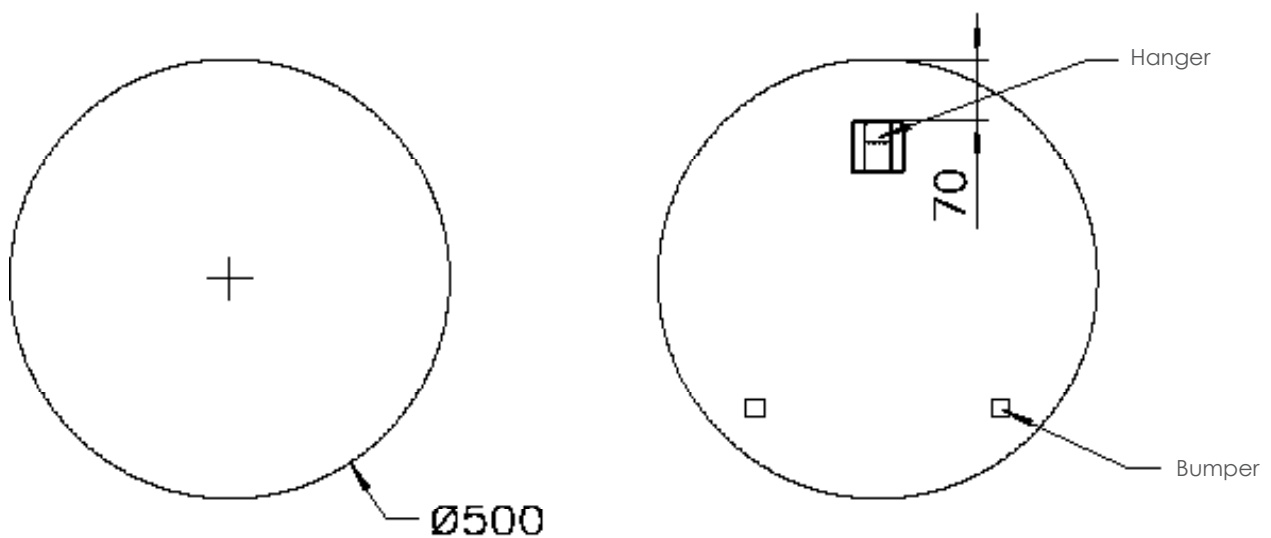

NON - ILLUMINATED MIRRORS ROUND 50 X 450CM RDM50

CODE: RDM50

MANUFACTURER: THE WHITE SPACE

RANGE: NON-ILLUMINATED MIRROR

PRODUCT INFORMATION: ROUND
NON-ILLUMINATED MIRROR 50CM DIAMETER