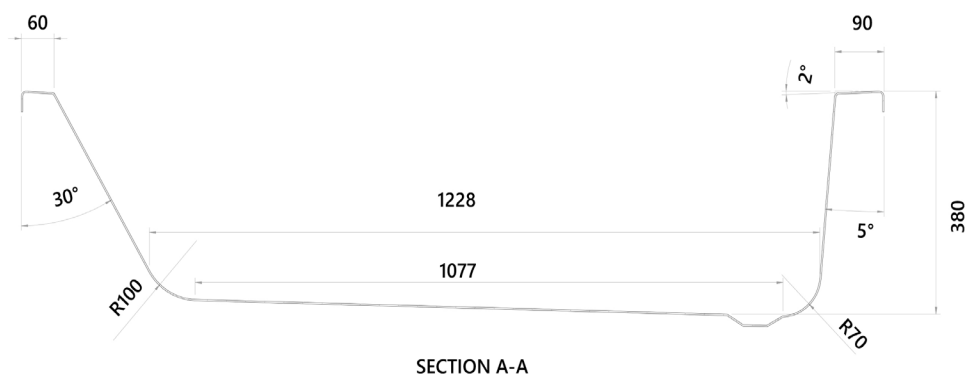

REINFORCED BATHS

ARNOLD 1480 X 685MM

WSBA1570

PRODUCT	ARNOLD SINGLE ENDED
CODE	WSBA1570
SIZE	1480 X 685 X 380 (H) MM
COLOUR	WHITE

REINFORCED BATHS

ARNOLD 1580 X 685MM

WSBA1670

PRODUCT	ARNOLD SINGLE ENDED
CODE	WSBA1670
SIZE	1580 X 685 X 380 (H) MM
COLOUR	WHITE