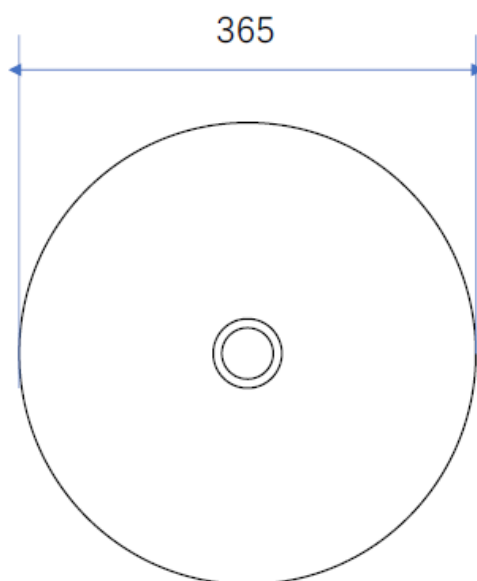

SIZE 360ØMM

COLOUR WHITE
MATT BLACK

CHOICE GEO PATTERNED BOWL

PRODUCT GEO PATTERNED BOWL

CODE CB36GE

SIZE 365 X 365 X 120MM

COLOUR WHITE

CHOICE CHEVRON PATTERNED BOWL