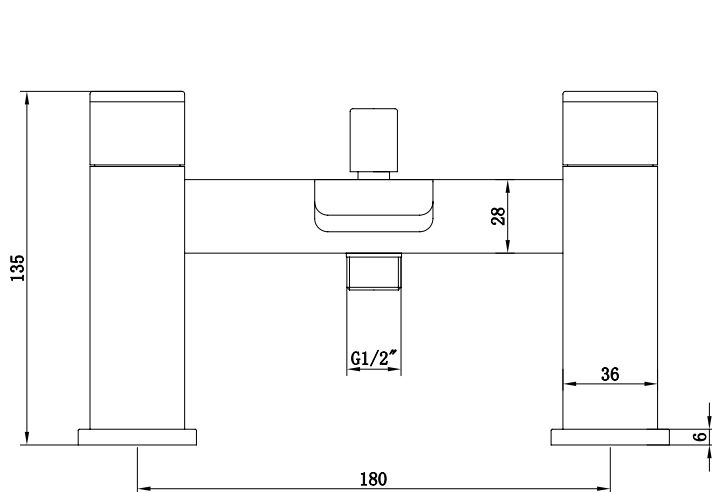

VETO BRASSWARE BATH SHOWER MIXER

CODE: VET5C - CHROME

CODE: VET5B - BLACK

MANUFACTURER: THE WHITE SPACE

RANGE: VETO

PRODUCT INFORMATION: VETO BATH SHOWER MIXER
WITH HOSE AND HANDSET