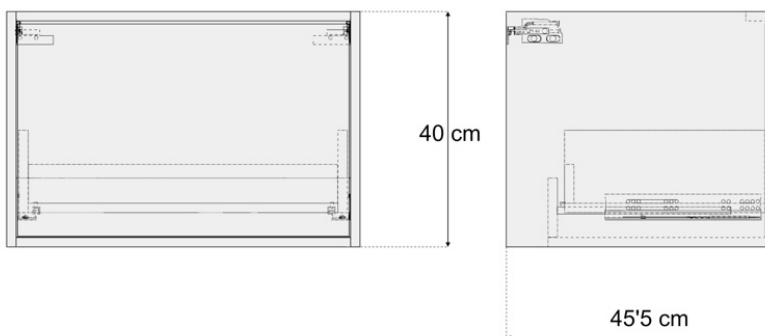

CHOICE 60CM WALL HUNG UNIT

PRODUCT 60CM WALL HUNG UNIT

CODE CW60W
CW60LG
CW60DG
CW60G

SIZE 600 X 455 (H) X 400MM

COLOUR WHITE
LIGHT GREY
DARK GREY
DARK SAGE GREEN