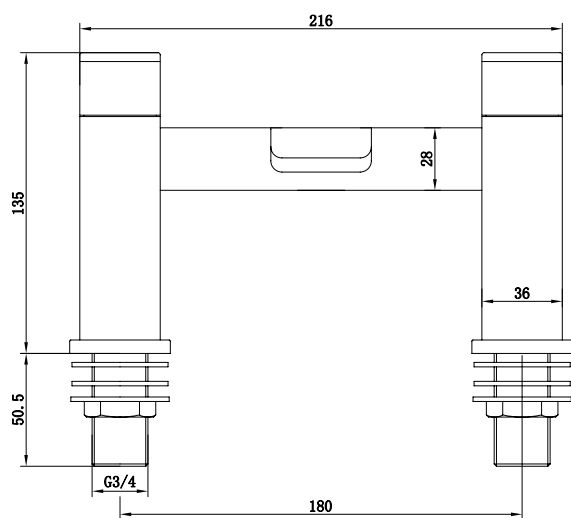

VETO BRASSWARE BATH FILLER

CODE: VET4C - CHROME

CODE: VET4B - BLACK

MANUFACTURER: THE WHITE SPACE

RANGE: VETO

PRODUCT INFORMATION: VETO BATH FILLER