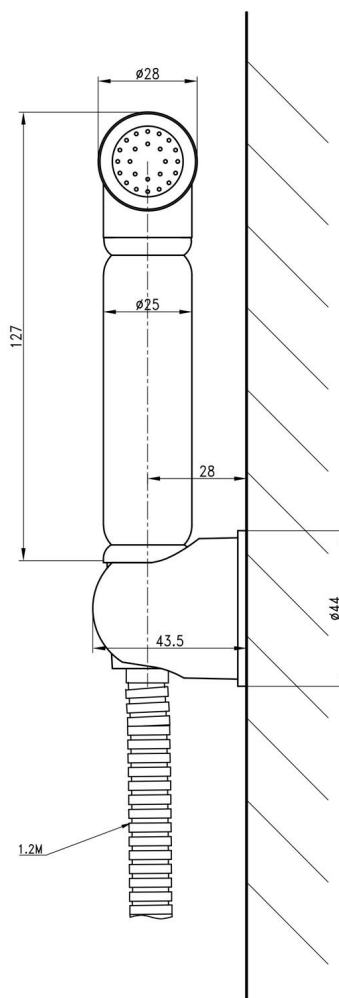

DOUCHE SPRAY KIT - CHROME

CODE: DSK1

MANUFACTURER: THE WHITE SPACE

RANGE: DOUCHE SPRAY KITS

PRODUCT INFORMATION: DOUCHE SPRAY KIT