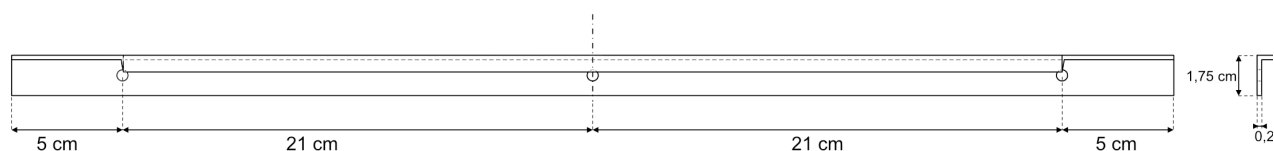

CHOICE FLOORSTANDING/WALL HUNG UNIT HANDLES

PRODUCT CHOICE FLOORSTANDING/WALL HUNG UNIT HANDLES

CODE
CHH1C - CHROME
CHH1BR - BRUSHED BRASS
CHH1BL - MATT BLACK