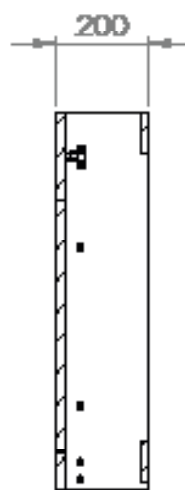

SCENE FURNITURE L SHAPE WC UNIT

WSLFW50WH GLOSS WHITE
WSLFW50AG GLOSS ASH GREY
WSLFW50CH GLOSS CHARCOAL

MANUFACTURER: THE WHITE SPACE

RANGE: SCENE FURNITURE - STANDARD COLOURS

PRODUCT INFORMATION: WC UNIT

SIDE VIEW