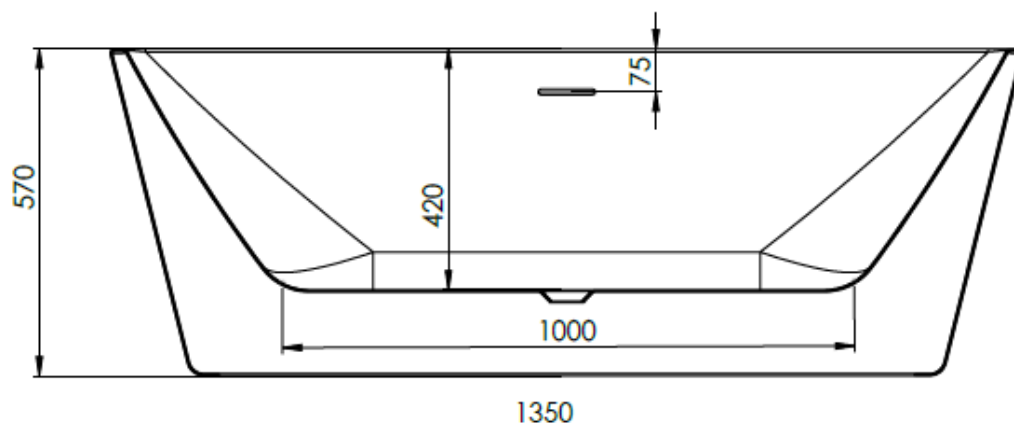

FREESTANDING BATH - VARGA

PRODUCT VARGA FREESTANDING BATH

CODE WSVAR16

SIZE 1600 X 750 X 570MM

CAPACITY 265 LITRES