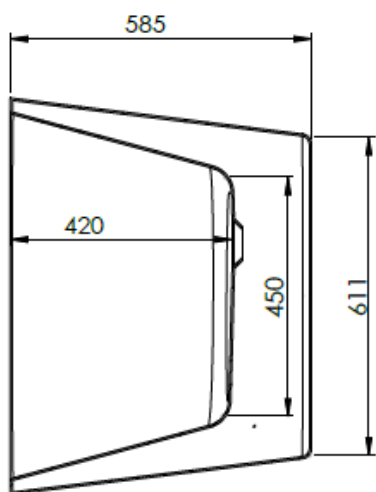

MANUFACTURER: THE WHITE SPACE

RANGE: DC THERMOSTATIC SHOWER VALES

BATHS

FREESTANDING BATH - COMO

PRODUCT COMO FREESTANDING BATH

CODE WSCOM15

SIZE 1500 X 750 X 585MM

CAPACITY 189 LITRES