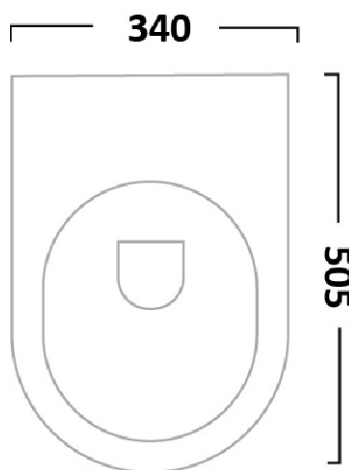

SCENE COMFORT HEIGHT BACK TO WALL WC

WSSSP06

PRODUCT SCENE COMFORT HEIGHT BACK TO WALL WC

CODE WSSSP06

SIZE 340 (W) X 460 (H) X 505 (D) MM

PAN HEIGHT 460MM

COLOUR WHITE