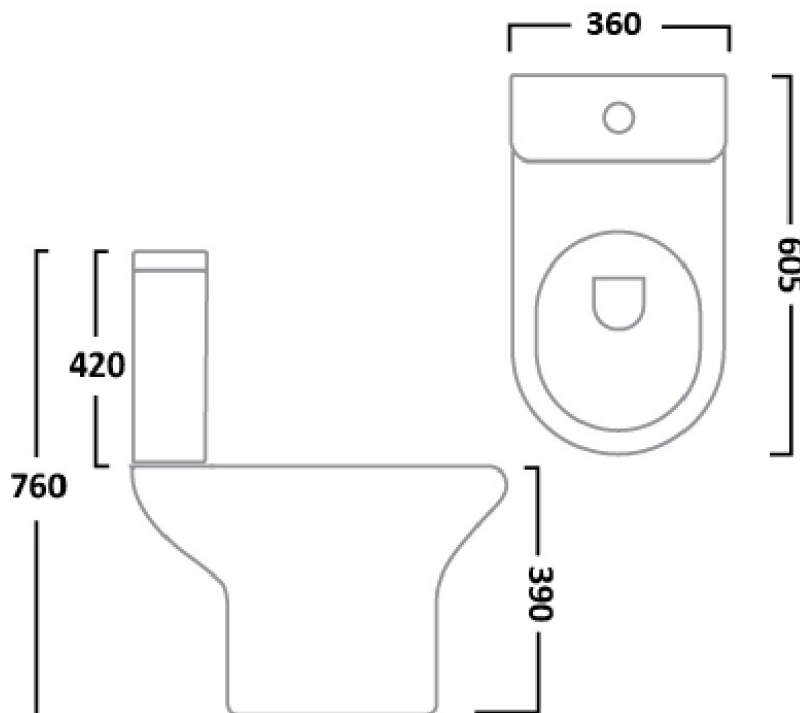

SCENE CLOSE COUPLED WC (OPEN BACK) WSSSP01

PRODUCT SCENE CLOSE COUPLED WC (OPEN BACK)

CODE WSSSP01

SIZE 360 X 810 X 605MM

PAN HEIGHT 390MM

COLOUR WHITE