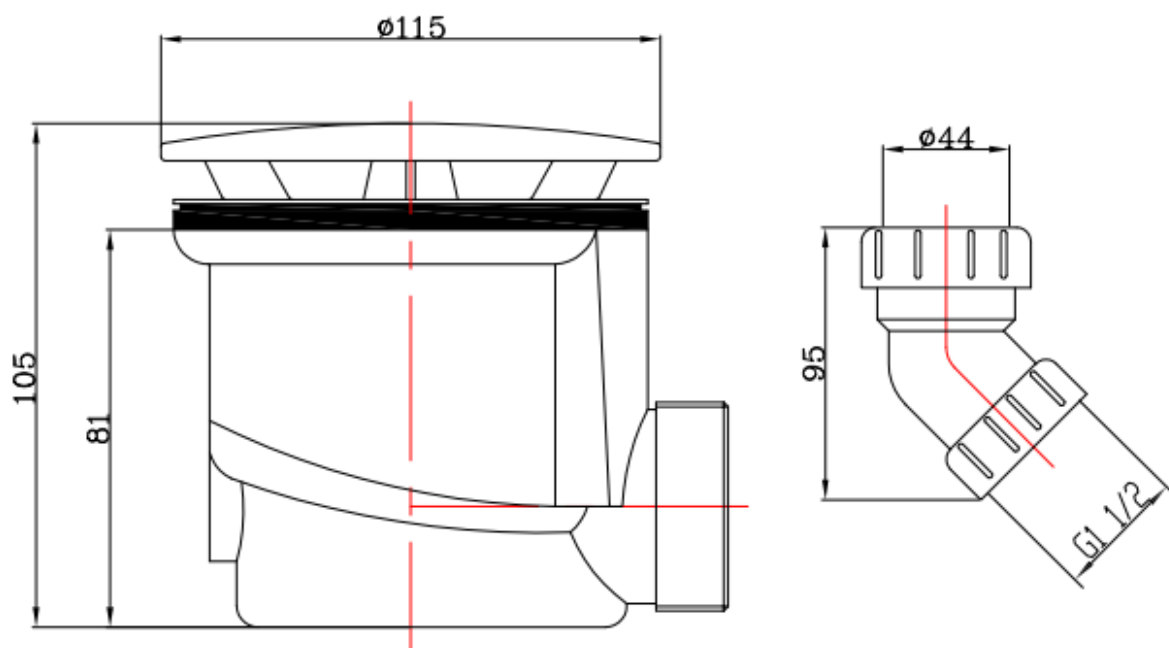

90MM SHOWER WASTE

CODE: WASTE90CHR - CHROME

CODE: WASTE90MB - BLACK

CODE: WASTE90BB - BRUSHED BRASS

MANUFACTURER: THE WHITE SPACE

RANGE: WASTES