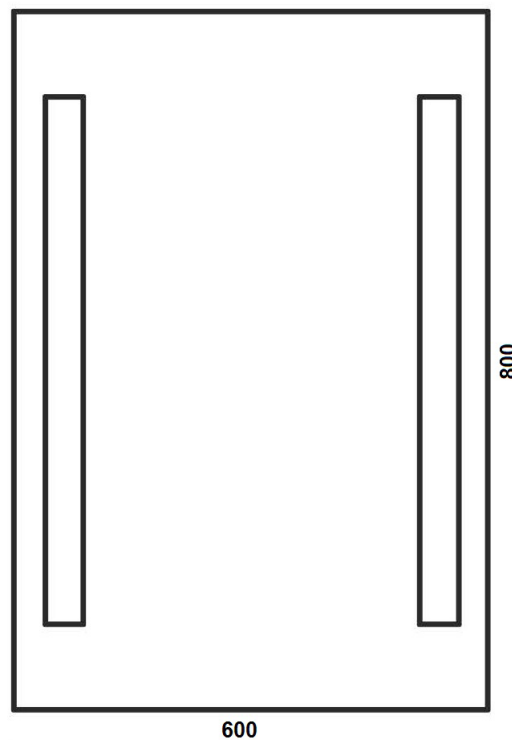

ILLUMINATED MIRRORS PAR 60 X 80CM WSM006

CODE: WSM006

MANUFACTURER: THE WHITE SPACE

RANGE: ILLUMINATED MIRROR

PRODUCT INFORMATION: PAR ILLUMINATED
MIRROR 60 X 80CM