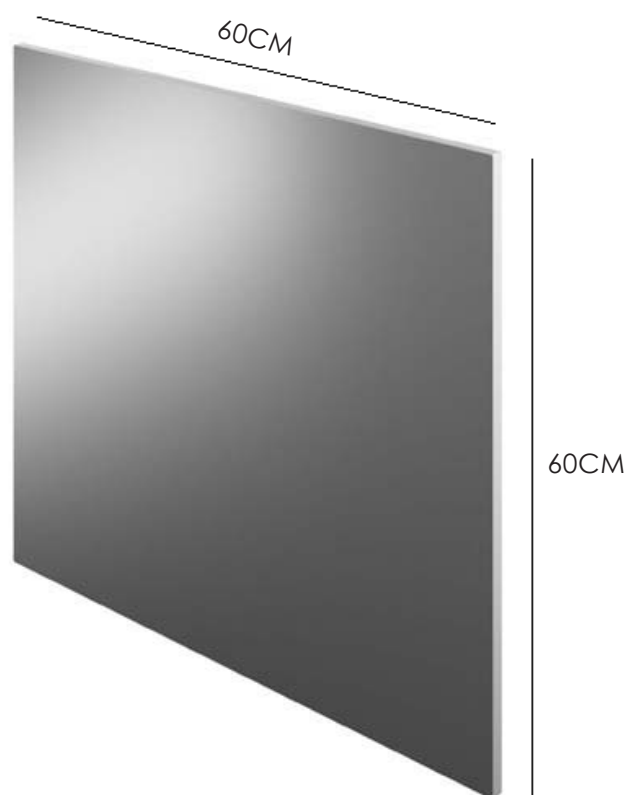

MIRRORS 60 X 60CM

CODE:

WSSM60WH GLOSS WHITE
WSSM60AG GLOSS ASH GREY
WSSM60CH GLOSS CHARCOAL

MANUFACTURER: THE WHITE SPACE

RANGE: SCENE FURNITURE - STANDARD COLOURS

PRODUCT INFORMATION: MIRROR 60 X 60CM