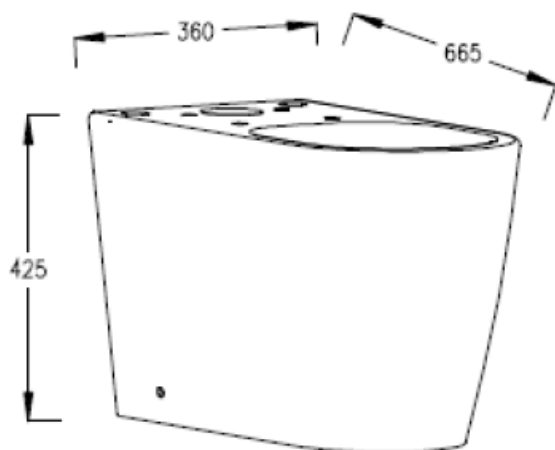

ANON RIMLESS CLOSE COUPLED WC ANW4

PRODUCT RIMLESS CLOSE COUPLED WC
CODE ANW4

SIZE 375 X 835 (H) X 660MM

PAN HEIGHT 420MM

COLOUR WHITE