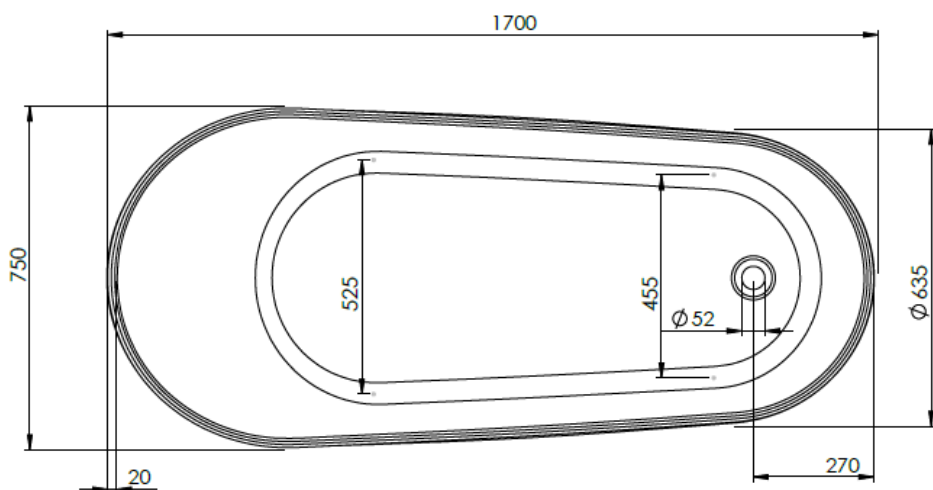

REINFORCED BATHS

ARNOLD 1480 X 685MM

WSBA1570

PRODUCT	ARNOLD SINGLE ENDED
CODE	WSBA1570
SIZE	1480 X 685 X 380 (H) MM
COLOUR	WHITE

REINFORCED BATHS

ARNOLD 1580 X 685MM

WSBA1670

PRODUCT	ARNOLD SINGLE ENDED
CODE	WSBA1670
SIZE	1580 X 685 X 380 (H) MM
COLOUR	WHITE