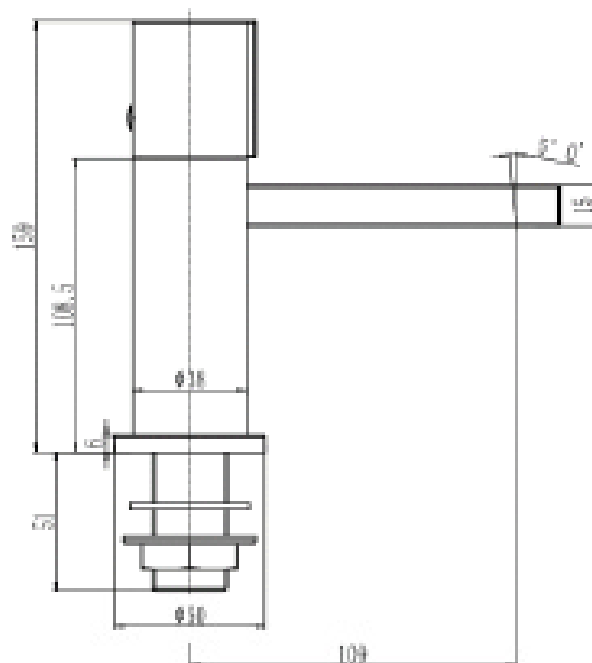

EVO BLACK BATH SHOWER MIXER EV3B

CODE: EV3B

MANUFACTURER: THE WHITE SPACE

RANGE: EVO BLACK

PRODUCT INFORMATION: EVO BLACK BATH
SHOWER MIXER WITH HOSE AND
HANDSET - BLACK