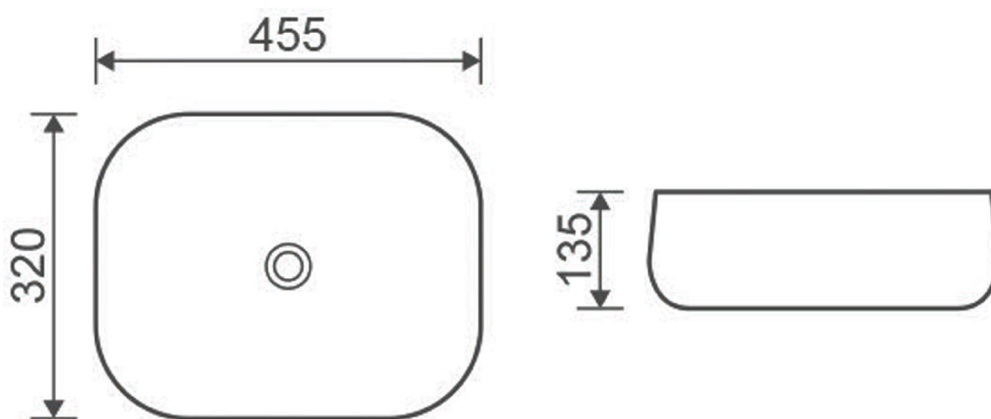

CODE EUW4

SIZE 390 X 840 (H) X 650MM

COLOUR WHITE

EUNA RIMLESS BACK TO WALL WC - EUW1

PRODUCT RIMLESS BACK TO WALL WC

CODE EUW1

SIZE 370 X 415 (H) X 545MM

COLOUR WHITE

COLOUR WHITE

SCENE WALL HUNG WC WSSSP07

PRODUCT	SCENE WALL HUNG WC
CODE	WSSSP07
SIZE	340 (W) X 360 (H) X 515 (D) MM
PAN HEIGHT	360MM
COLOUR	WHITE

CHOICE SONATA BOWL

PRODUCT	SONATA BOWL
CODE	SN45WH
SIZE	455 X 135 (H) X 320MM
COLOUR	WHITE