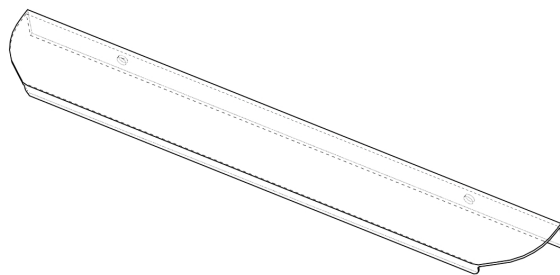

AMERICANA HANDLES FOR 58.5CM WALL HUNG VANITY UNIT

PRODUCT 58.5CM WALL HUNG VANITY UNIT HANDLES

CODE AM60HB (BLACK)
AM60HBR (BRUSHED BRASS)