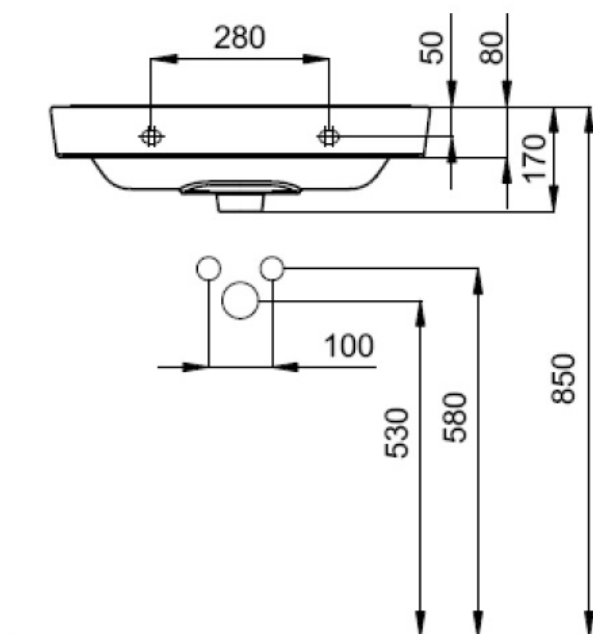

SCENE BASIN 60CM

WSSSB04

PRODUCT	SCENE BASIN
CODE	WSSSB04
SIZE	60 X 44.5CM 1TAP HOLE
COLOUR	WHITE