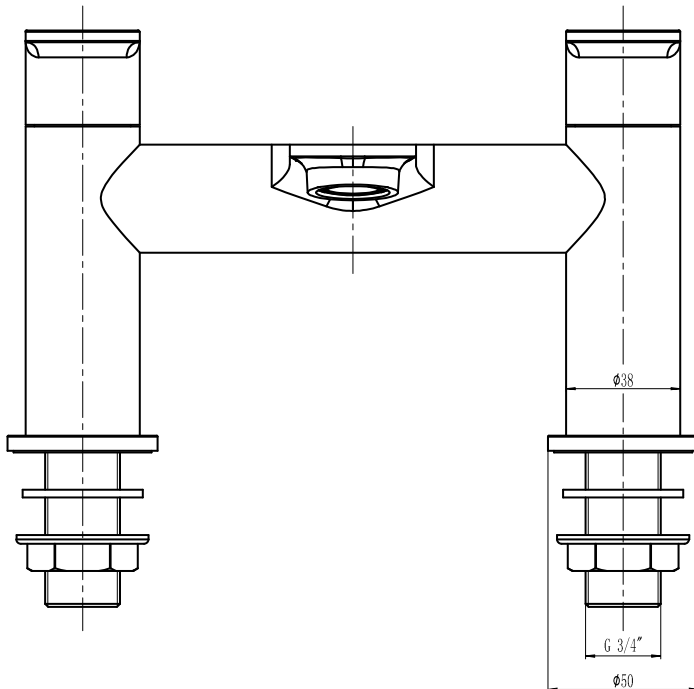

TRUE BRASSWARE BATH FILLER LEV03

CODE: LEV03

MANUFACTURER: THE WHITE SPACE

RANGE: TRUE BRASSWARE

PRODUCT INFORMATION: TRUE BRASSWARE
BATH FILLER - CHROME