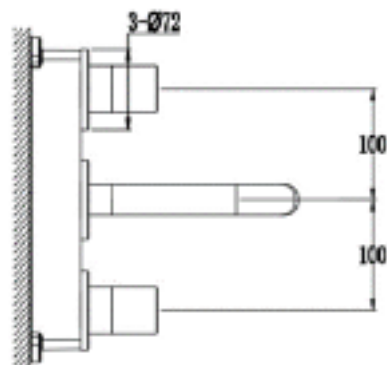

PIN LUX - 3 HOLE WALL MOUNTED BASIN MIXER

PRODUCT 3 HOLE WALL MOUNTED BASIN MIXER

CODE PINL08 - CHROME
PINL08K - MATT BLACK

MIN PRESSURE 0.5 BAR