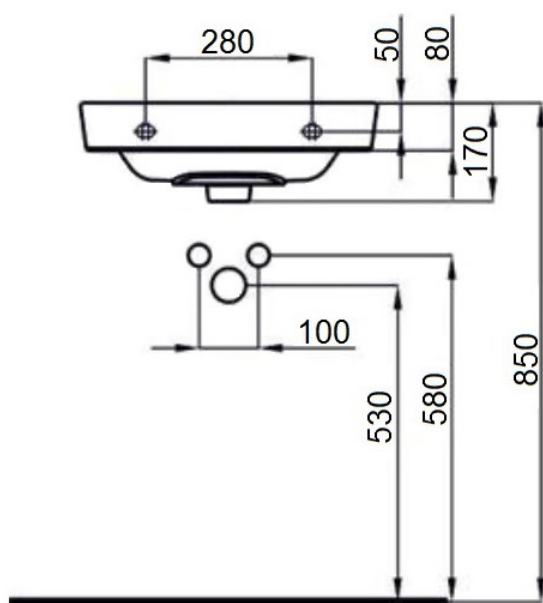

CODE ANW2

SIZE 365 X 365 (H) X 495MM

COLOUR WHITE

LABANON RIMLESS CLOSE COUPLED CISTERN AND LID LABANW5

PRODUCT RIMLESS CLOSE COUPLED CISTERN AND LID

CODE LABANW5

SIZE 375 X 415 (H) X 150MM

COLOUR WHITE

SCENE BASIN 45CM

WSSSB01

PRODUCT	SCENE BASIN – 1 TH
CODE	WSSSB01
SIZE	45 X 39 CM
COLOUR	WHITE

SCENE BASIN 50CM WSSSB02

PRODUCT	SCENE BASIN – 1 TH
CODE	WSSSB02
SIZE	50 X 43CM 1 TAP HOLE
COLOUR	WHITE

SCENE BASIN 55CM