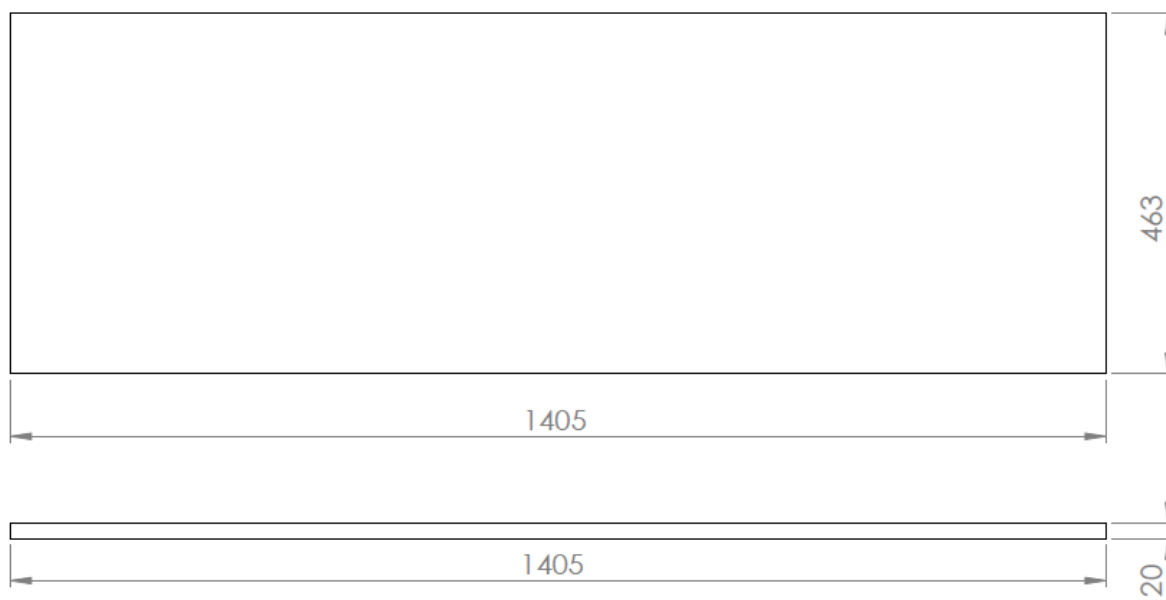

CHOICE 140CM WORKTOPS

PRODUCT CHOICE WORKTOPS

CODE CLW14OK
CLW14CA
CLW14MB

SIZE 1405 X 463MM

COLOUR OAK FINISH
CALACATA
MARQUINA BLACK