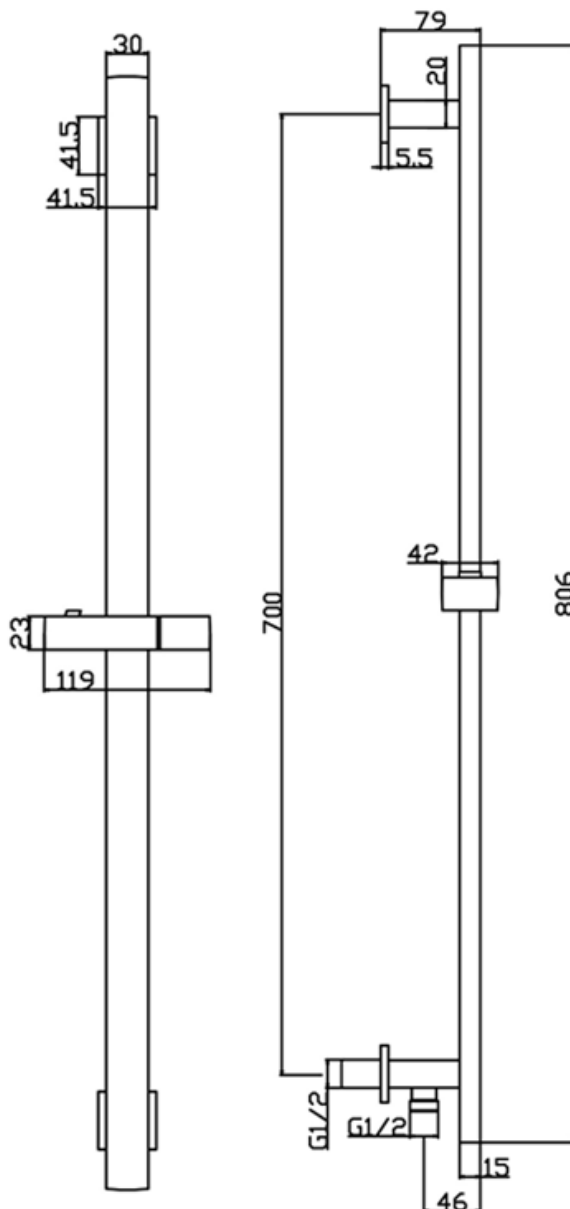

CODE: WSV006 - CHROME

CODE: WSV006B - BLACK

CODE: WSV006BR - BRUSHED BRASS

MANUFACTURER: THE WHITE SPACE

RANGE: DC THERMOSTATIC SHOWER VALVES

PRODUCT INFORMATION: SHOWER SLIDER RAIL KIT - WITH WALL ELBOW

SHOWER HANDSET WALL BRACKET - SQUARE