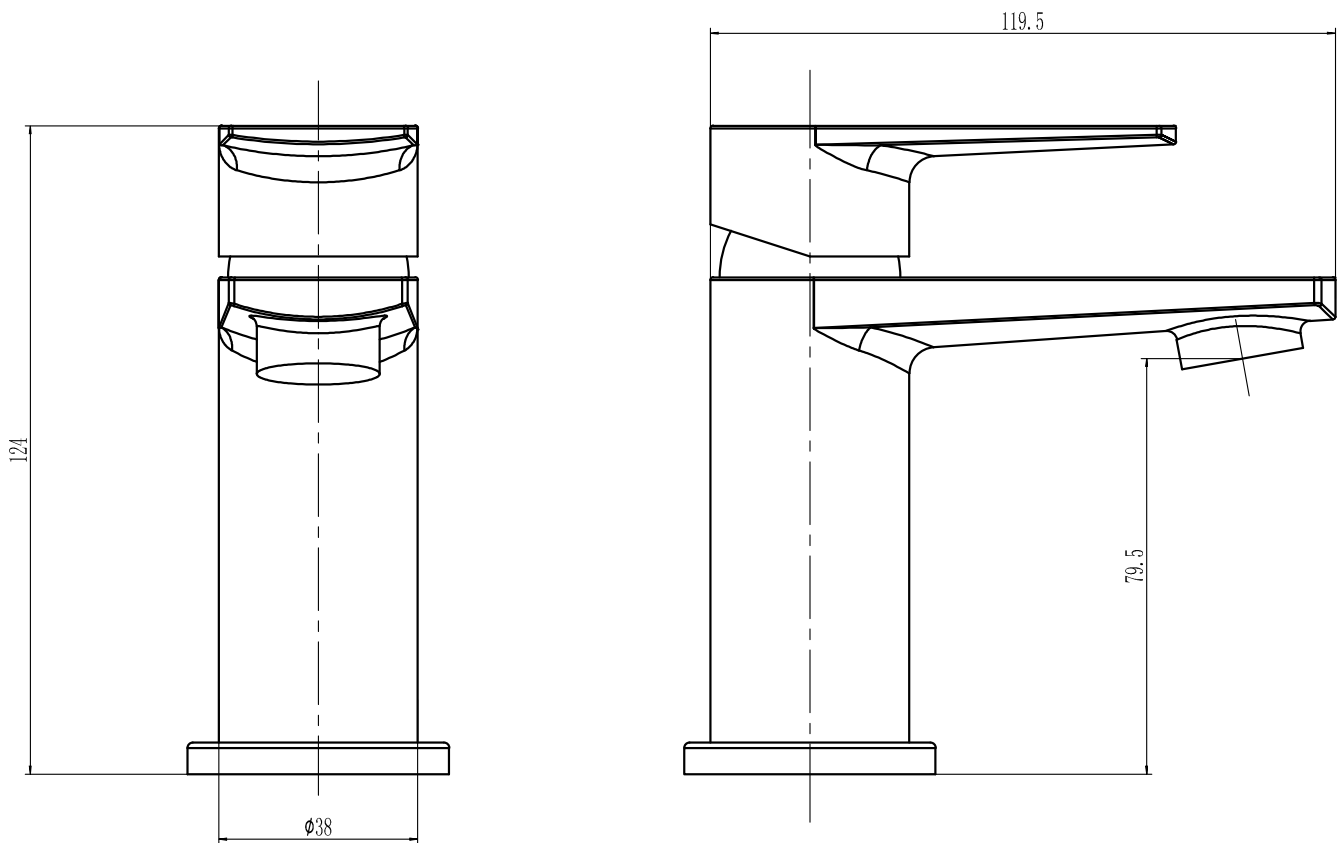

SIERRA MINI MONO MIXER SI07

CODE: SI07

MANUFACTURER: THE WHITE SPACE

RANGE: SIERRA

PRODUCT INFORMATION: MINI MONO MIXER (INC SPRUNG
WASTE) - CHROME