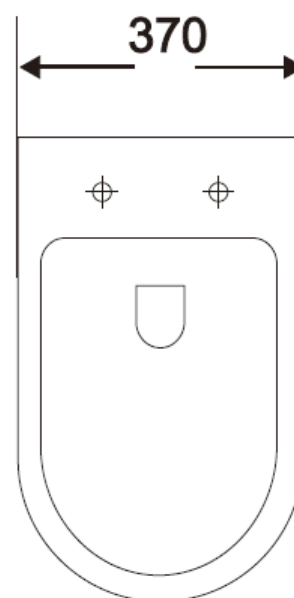

CODE PR31

EUNA RIMLESS CLOSE COUPLED WC (OPEN BACK) - EUW3

PRODUCT RIMLESS CLOSE COUPLED WC (OPEN BACK)

CODE EUW3

SIZE 390 X 840 (H) X 650MM

COLOUR WHITE

EUNA RIMLESS CLOSE COUPLED WC (CLOSED BACK) - EUW4

PRODUCT RIMLESS CLOSE COUPLED WC (CLOSED BACK)

CODE EUW4

SIZE 390 X 840 (H) X 650MM

COLOUR WHITE

EUNA RIMLESS BACK TO WALL WC - EUW1

PRODUCT RIMLESS BACK TO WALL WC

CODE EUW1

SIZE 370 X 415 (H) X 545MM

COLOUR WHITE

EUNA RIMLESS WALL HUNG WC - EUW2

PRODUCT RIMLESS WALL HUNG WC

CODE EUW2

SIZE 370 X 375 (H) X 545MM

COLOUR WHITE

EUNA COMFORT HEIGHT RIMLESS CLOSE COUPLED WC (OPEN BACK) - EUW7

PRODUCT COMFORT HEIGHT CLOSE COUPLED WC (OPEN BACK)