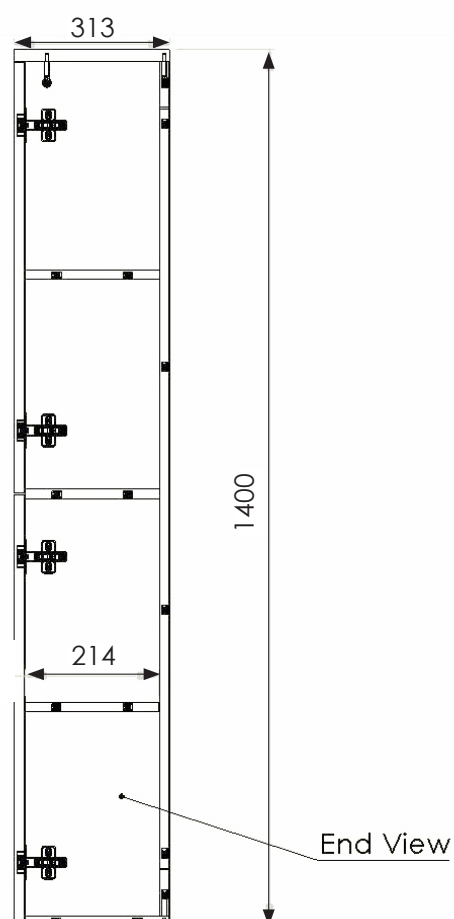

SCENE FURNITURE TALL UNIT WALL HUNG

LEFT HAND HINGE

CODE: ST35LWH GLOSS WHITE
CODE: ST35LAG GLOSS ASH GREY-
CODE: ST35LCH GLOSS CHARCOAL
ST35LDI DARK INDIGO

RIGHT HAND HINGE

CODE: ST35RWH GLOSS WHITE - RIGHT HAND HINGE
CODE: ST35RAG GLOSS ASH GREY - RIGHT HAND HINGE
CODE: ST35RCH GLOSS CHARCOAL - RIGHT HAND HINGE
ST35RDI DARK INDIGO - RIGHT HAND HINGE

MANUFACTURER: THE WHITE SPACE

RANGE: SCENE FURNITURE - STANDARD COLOURS

PRODUCT INFORMATION: TALL UNIT