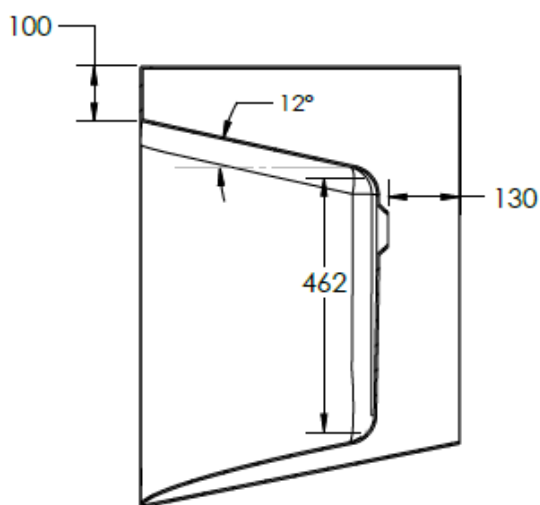

FREESTANDING BATH - D-SHAPE

PRODUCT D-SHAPE FREESTANDING BATH

CODE WSDSH16

SIZE 1600 X 800 X 580MM

CAPACITY 246 LITRES

FREESTANDING BATH - D-SHAPE

PRODUCT D-SHAPE FREESTANDING BATH

CODE WSDSH17