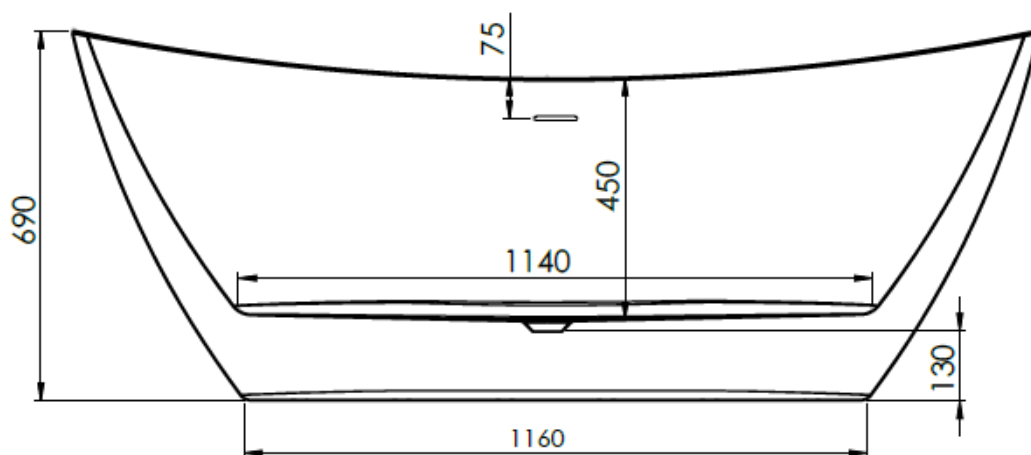

CAPACITY 270 LITRES

FREESTANDING BATH - SENNA

PRODUCT SENNA FREESTANDING BATH

CODE WSEN16

SIZE 1555 X 745 X 580MM

CAPACITY 172 LITRES

FREESTANDING BATH - SENNA

PRODUCT SENNA FREESTANDING BATH