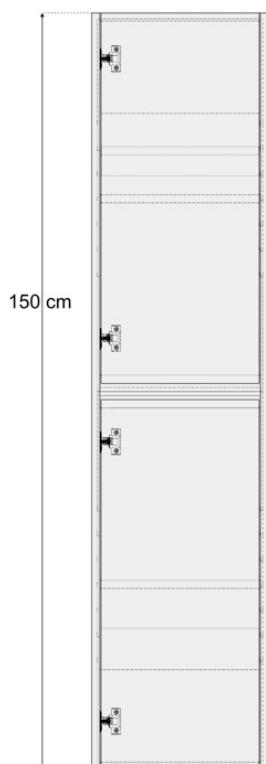

CHOICE 35CM TALL UNIT

PRODUCT 35CM TALL UNIT

CODE CT35W
CT35LG
CT35DG
CT35G

SIZE 350 X 1500 (H) X 240MM

COLOUR WHITE
LIGHT GREY
DARK GREY
DARK SAGE GREEN