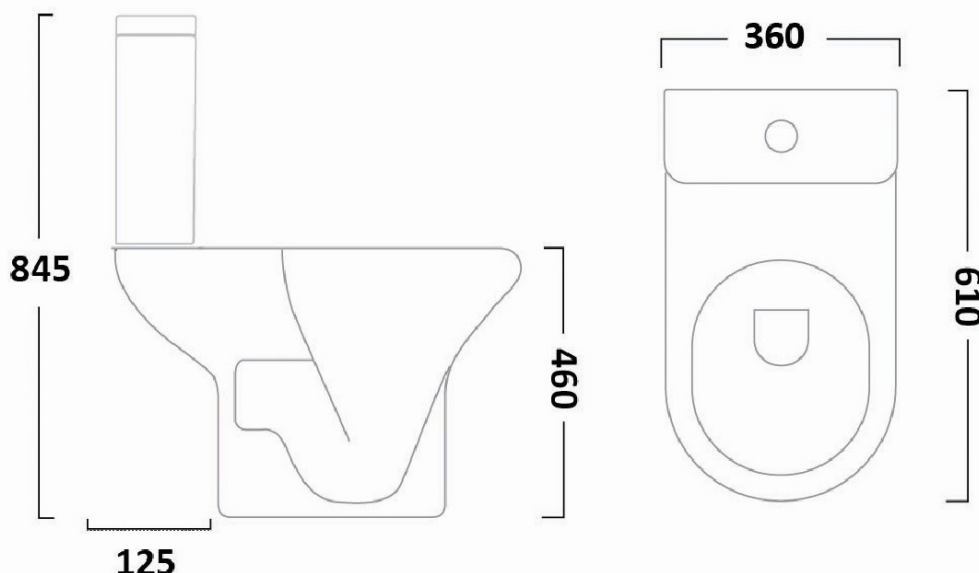

CODE EUW4

SIZE 390 X 840 (H) X 650MM

COLOUR WHITE

EUNA RIMLESS BACK TO WALL WC - EUW1

PRODUCT RIMLESS BACK TO WALL WC

CODE EUW1

SIZE 370 X 415 (H) X 545MM

COLOUR WHITE

CODE WSSSB32

SIZE 18 X 29 CM

COLOUR WHITE

SCENE CLOSE COUPLED WC (OPEN BACK) WSSSP01

PRODUCT SCENE CLOSE COUPLED WC (OPEN BACK)

CODE WSSSP01

SIZE 360 X 810 X 605MM

PAN HEIGHT 390MM

COLOUR WHITE

SCENE CLOSE COUPLED WC (CLOSED BACK) WSSSP02

PRODUCT SCENE CLOSE COUPLED WC (CLOSED BACK)

CODE WSSSP02

SIZE 360 X 810 X 615MM

PAN HEIGHT 385MM

COLOUR WHITE

SCENE COMFORT HEIGHT CLOSE COUPLED WC (OPEN BACK) WSSSP03

PRODUCT	SCENE COMFORT HEIGHT CLOSE COUPLED WC (OPEN BACK)
CODE	WSSSP03
SIZE	360 X 845 X 610 MM
PAN HEIGHT	460MM
COLOUR	WHITE

SCENE BACK TO WALL WC

WSSSP05

PRODUCT SCENE BACK TO WALL WC

CODE WSSSP05

SIZE 340 X 390 X 510MM