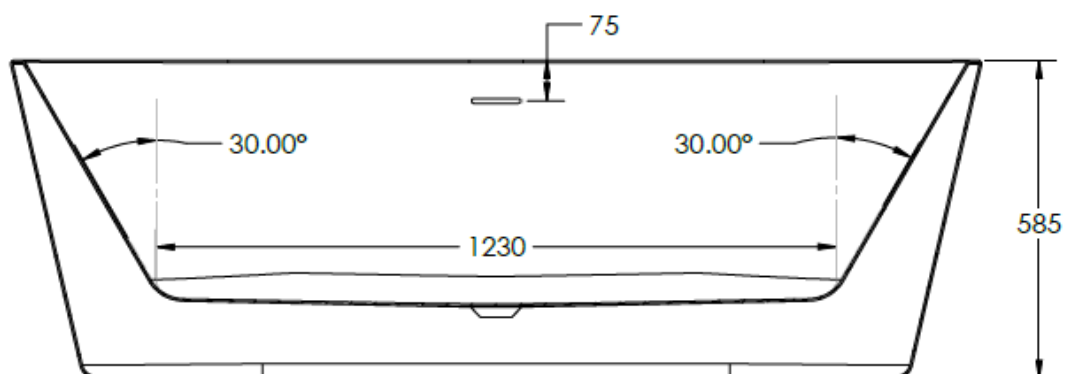

FREESTANDING BATH - COMO

PRODUCT COMO FREESTANDING BATH

CODE WSCOM18

SIZE 1800 X 800 X 585MM

CAPACITY 290 LITRES