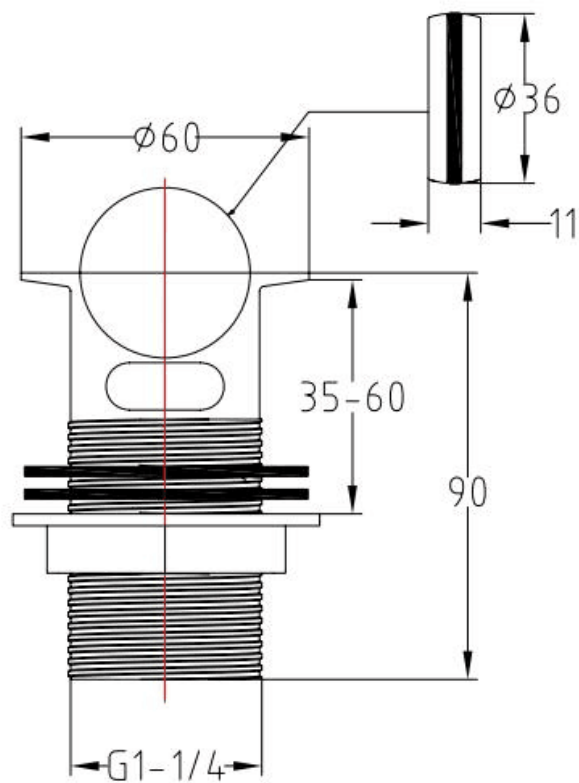

FLIP BASIN WASTE

CODE: PZW5C

MANUFACTURER: THE WHITE SPACE

RANGE: WASTES

PRODUCT INFORMATION: FLIP BASIN WASTE

- UNSLOTTED FLIP WASTE