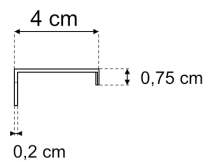

AMERICANA HANDLES FOR 58.5CM WALL HUNG VANITY UNIT

PRODUCT 58.5CM WALL HUNG VANITY UNIT HANDLES

CODE AM60HB (BLACK)
AM60HBR (BRUSHED BRASS)