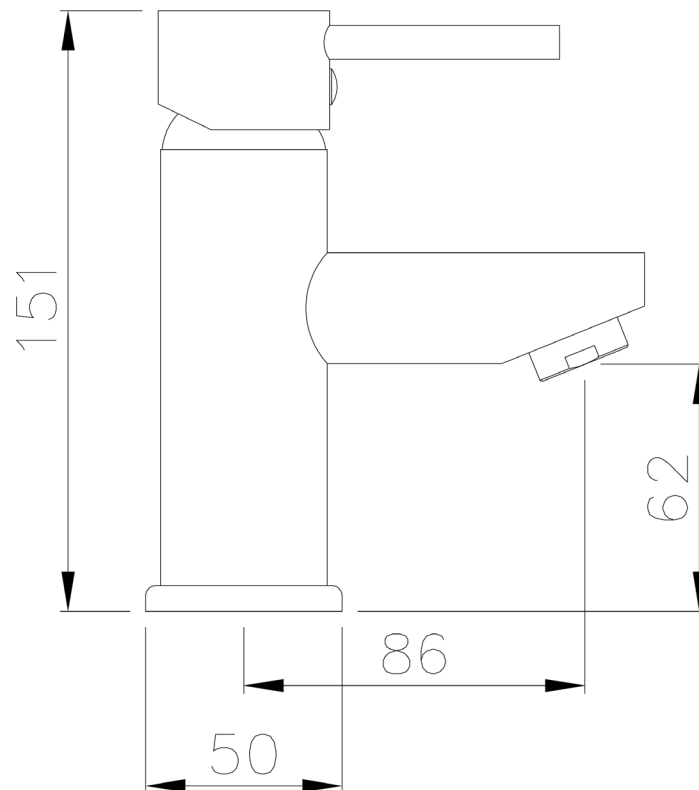

PIN BRASSWARE

MONOBLOC BASIN MIXER

WSTP02

CODE: WSTP02

MANUFACTURER: THE WHITE SPACE

RANGE: PIN

PRODUCT INFORMATION: PIN MONOBLOC BASIN
MIXER WITH SPRUNG PLUG WASTE - CHROME