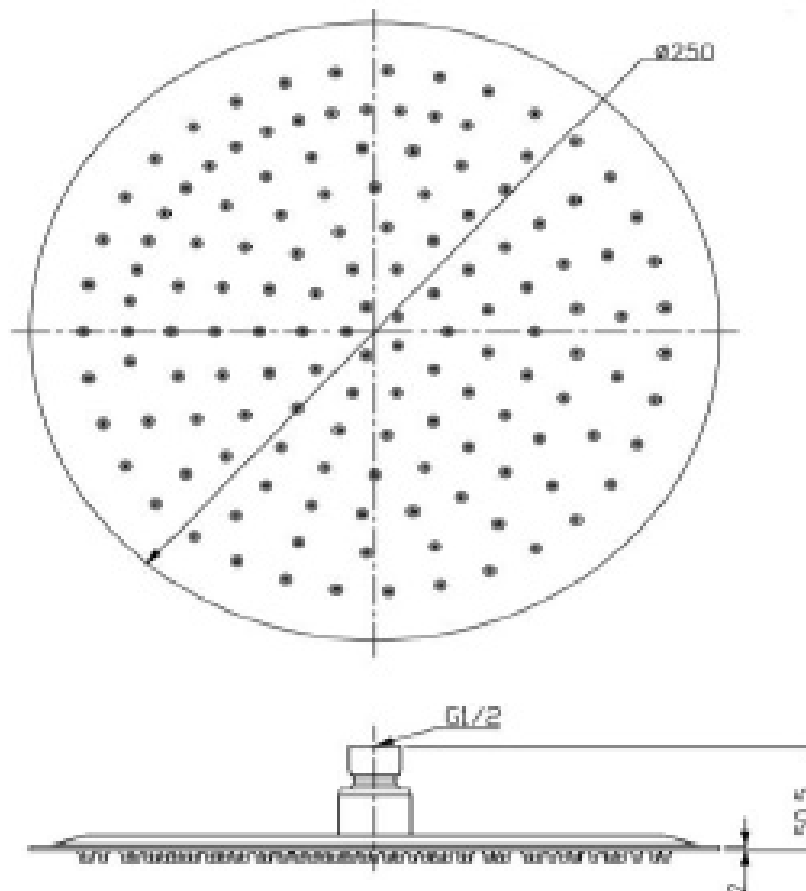

CODE: WSV004BR - BRUSHED BRASS

MANUFACTURER: THE WHITE SPACE

RANGE: DC THERMOSTATIC SHOWER VALVES

PRODUCT INFORMATION: 250MM ABS SHOWER HEAD

350MM ULTRA SLIM ROUND SHOWER HEAD - CHROME

CODE: WSV009

MANUFACTURER: THE WHITE SPACE