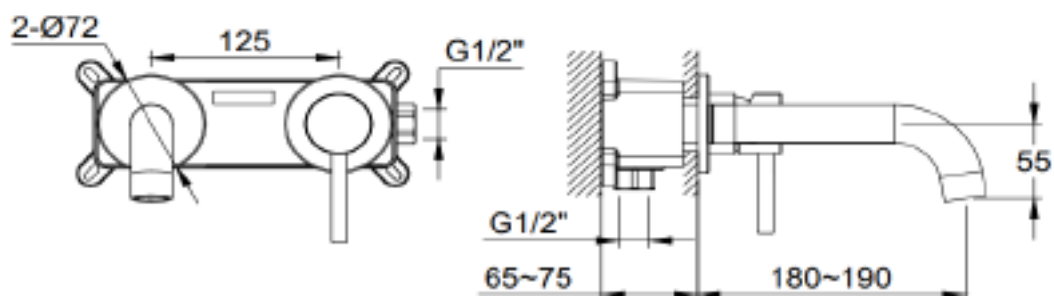

PIN LUX - 2 HOLE WALL MOUNTED BASIN MIXER

PRODUCT 2 HOLE WALL MOUNTED BASIN MIXER

CODE PINL07 - CHROME
PINL07K - MATT BLACK
PINL07BR - BRUSHED BRASS

MIN PRESSURE 0.5 BAR