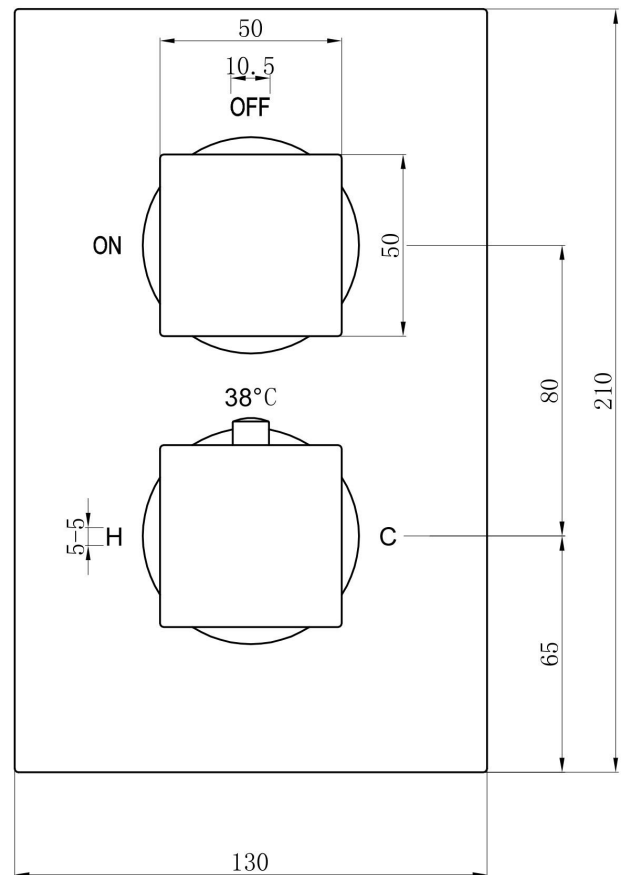

DUAL OUTLET CONCEALED SHOWER VALVE - SQUARE

CODE: DC4 - CHROME

CODE: DC4B - BLACK

CODE: DC4BR - BRUSHED BRASS

MANUFACTURER: THE WHITE SPACE

RANGE: DC THERMOSTATIC SHOWER VALVES

PRODUCT INFORMATION: CONCEALED SHOWER VALVE - SQUARE HANDLE, DUAL OUTLET