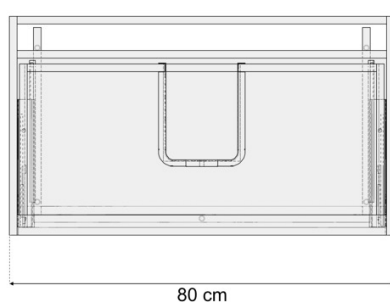

CHOICE 80CM FLOORSTANDING UNIT

PRODUCT 80CM FLOORSTANDING UNIT

CODE CF80W
CF80LG
CF80DG
CF80G

SIZE 800 X 455 (H) X 800MM

COLOUR WHITE
LIGHT GREY
DARK GREY
DARK SAGE GREEN