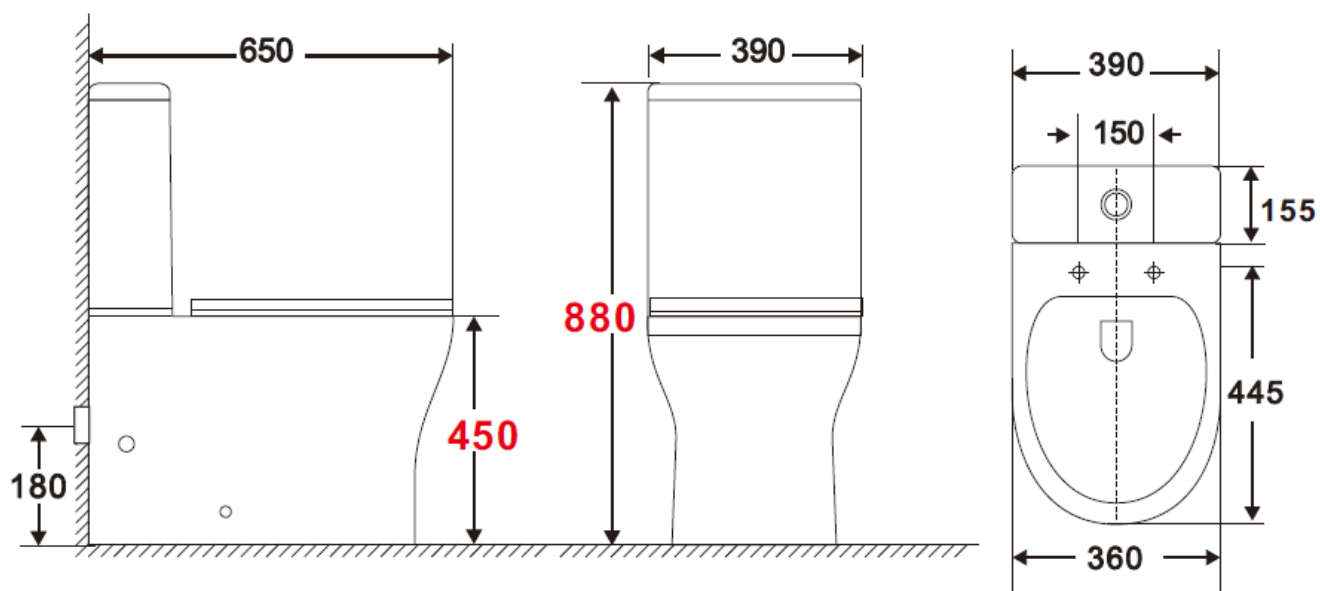

CODE EUW4

SIZE 390 X 840 (H) X 650MM

COLOUR WHITE

EUNA RIMLESS BACK TO WALL WC - EUW1

PRODUCT RIMLESS BACK TO WALL WC

CODE EUW1

SIZE 370 X 415 (H) X 545MM

COLOUR WHITE

EUNA RIMLESS WALL HUNG WC - EUW2

PRODUCT RIMLESS WALL HUNG WC

CODE EUW2

SIZE 370 X 375 (H) X 545MM

COLOUR WHITE

EUNA COMFORT HEIGHT RIMLESS CLOSE COUPLED WC (OPEN BACK) - EUW7

PRODUCT COMFORT HEIGHT CLOSE COUPLED WC (OPEN BACK)

CODE EUW7

SIZE 390 X 880 (H) X 650MM

COLOUR WHITE

EUNA SLIM SOFT CLOSE SEAT - EUW11

PRODUCT EUNA SLIM SOFT CLOSE SEAT

CODE EUW11

SIZE 390 X 880 (H) X 650MM

COLOUR WHITE