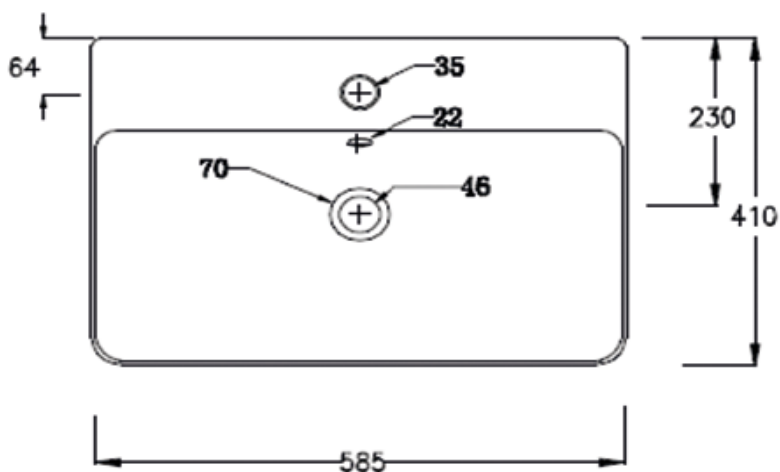

CODE AMB60

SIZE 160 X 585 X 410 MM

COLOUR EURO WHITE

Barwick Bathroom Distribution LLP
40 Wharfedale Road, Euroway Trading Estate, Bradford,
West Yorkshire, BD4 6SG

T: 01274 687555 F: 01274 651134 E: sales@barwick.co.uk