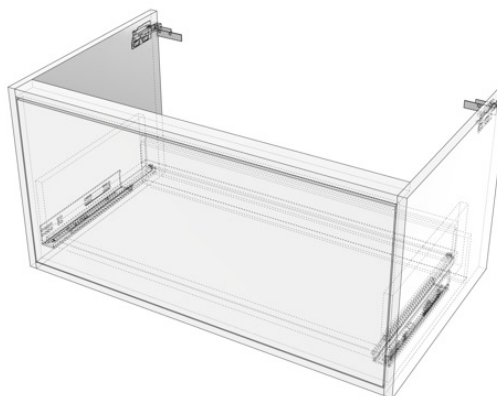

CHOICE 80CM WALL HUNG UNIT

PRODUCT 80CM WALL HUNG UNIT

CODE CW80W
CW80LG
CW80DG
CW80G

SIZE 800 X 455 (H) X 400MM

COLOUR WHITE
LIGHT GREY
DARK GREY
DARK SAGE GREEN