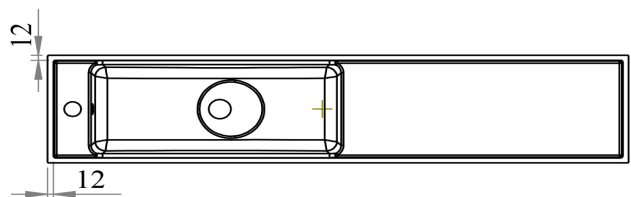

SCENE FURNITURE I SHAPE BASIN ISHB11

CODE: ISHB11

MANUFACTURER: THE WHITE SPACE

RANGE: SCENE FURNITURE - STANDARD COLOURS

PRODUCT INFORMATION: I SHAPE BASIN