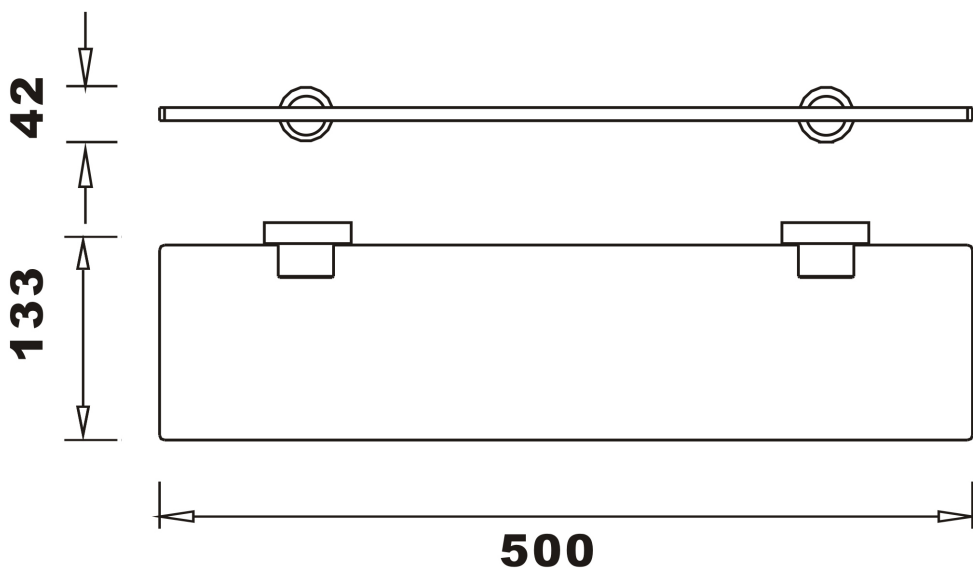

TOWEL RACK

CAP11C

PRODUCT	TOWEL RACK
CODE	CAP11C
SIZE	600 X 130 X 209MM
COLOUR	CHROME

CAPITA ACCESSORIES

GLASS SHELF

CAP12C

PRODUCT	GLASS SHELF
CODE	CAP12C
SIZE	500 X 42 X 133MM
COLOUR	CHROME

CAPITA ACCESSORIES