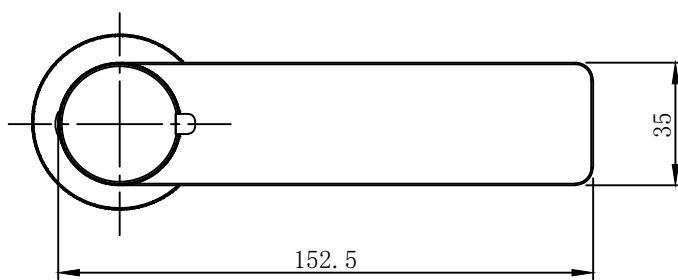

KNURL BASIN MONO MIXER KN02

CODE: KN02

MANUFACTURER: THE WHITE SPACE

RANGE: KNURL

PRODUCT INFORMATION: BASIN MONO MIXER (INC SPRUNG
WASTE) - CHROME