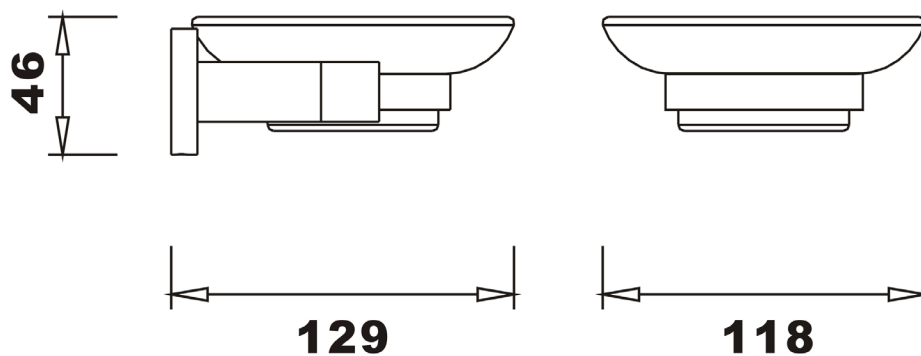

CAPITA TOILET ROLL HOLDER

PRODUCT TOILET ROLL HOLDER

CODE CAP1C - CHROME
CAP1B - MATT BLACK
CAP1BR - BRUSHED BRASS

SIZE 144 X 100 (H) X 72MM

CAPITA ACCESSORIES

SOAP DISH

CAP6C

PRODUCT	SOAP DISH
CODE	CAP6C
SIZE	118 X 46 X 129MM
COLOUR	CHROME