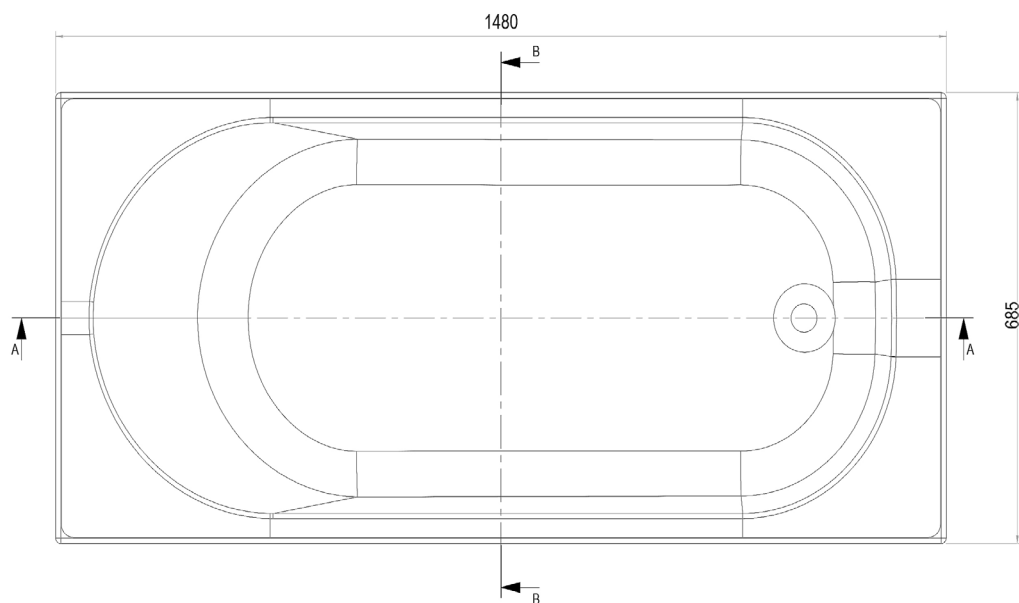

REINFORCED BATHS

ARNOLD 1480 X 685MM

WSBA1570

PRODUCT	ARNOLD SINGLE ENDED
CODE	WSBA1570
SIZE	1480 X 685 X 380 (H) MM
COLOUR	WHITE