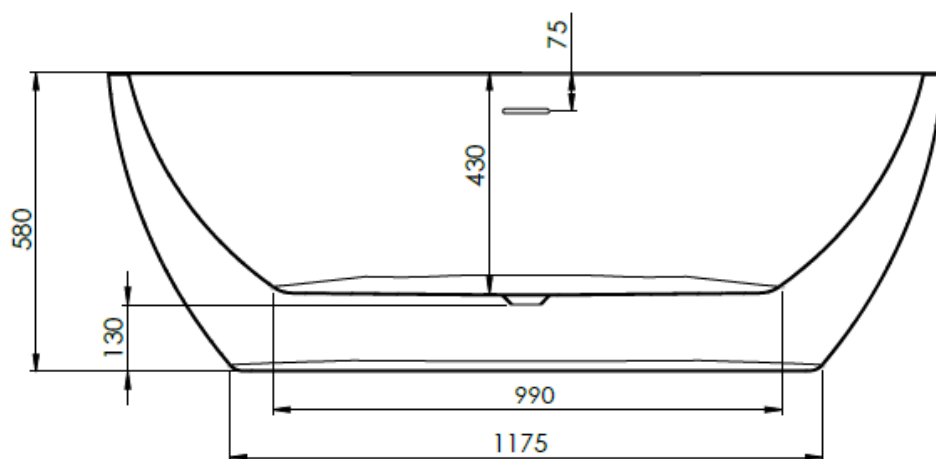

FREESTANDING BATH - SENNA

PRODUCT SENNA FREESTANDING BATH

CODE WSSEN17

SIZE 1655 X 745 X 580MM

CAPACITY 185 LITRES