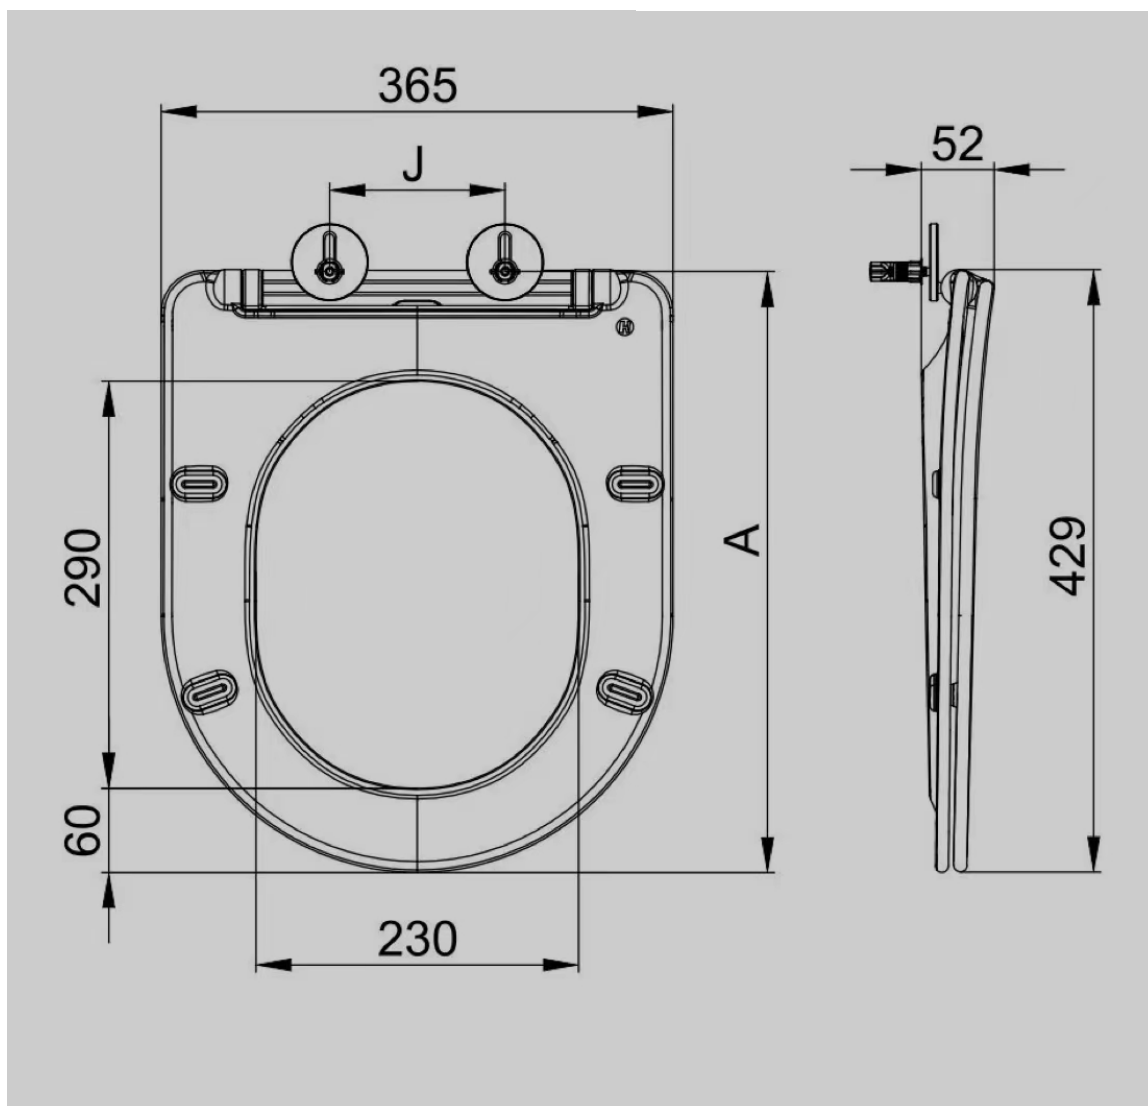

EUNA SLIM SOFT CLOSE SEAT - EUW11

PRODUCT EUNA SLIM SOFT CLOSE SEAT

CODE EUW11

SIZE 390 X 880 (H) X 650MM

COLOUR WHITE