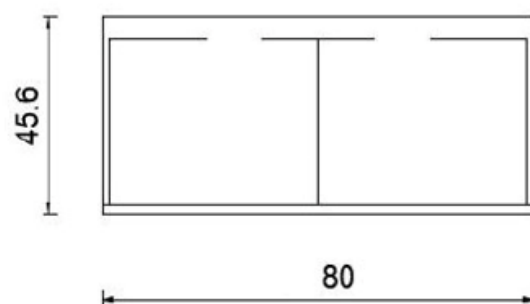

DISTRIKT 81CM WALL HUNG VANITY UNIT

PRODUCT 81CM WALL HUNG VANITY UNIT

CODE DISF80W (MATT WHITE)
DISF80TO (TOBACCO OAK)
DISF80MG (MATT MID GREY)
DISF80AG (MATT ANTHRACITE GREY)

SIZE 800 X 456 (H) X 450MM