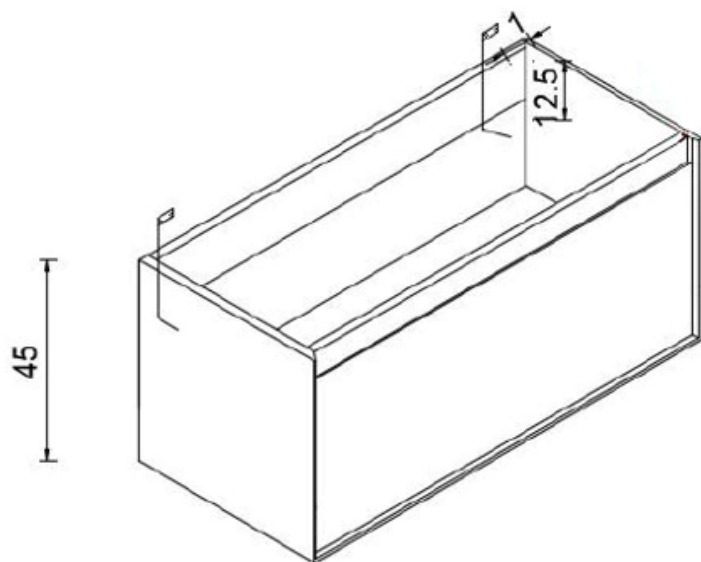

DISTRIKT 81CM WALL HUNG VANITY UNIT

PRODUCT 81CM WALL HUNG VANITY UNIT

CODE DISF80W (MATT WHITE)
DISF80TO (TOBACCO OAK)
DISF80MG (MATT MID GREY)
DISF80AG (MATT ANTHRACITE GREY)

SIZE 800 X 456 (H) X 450MM