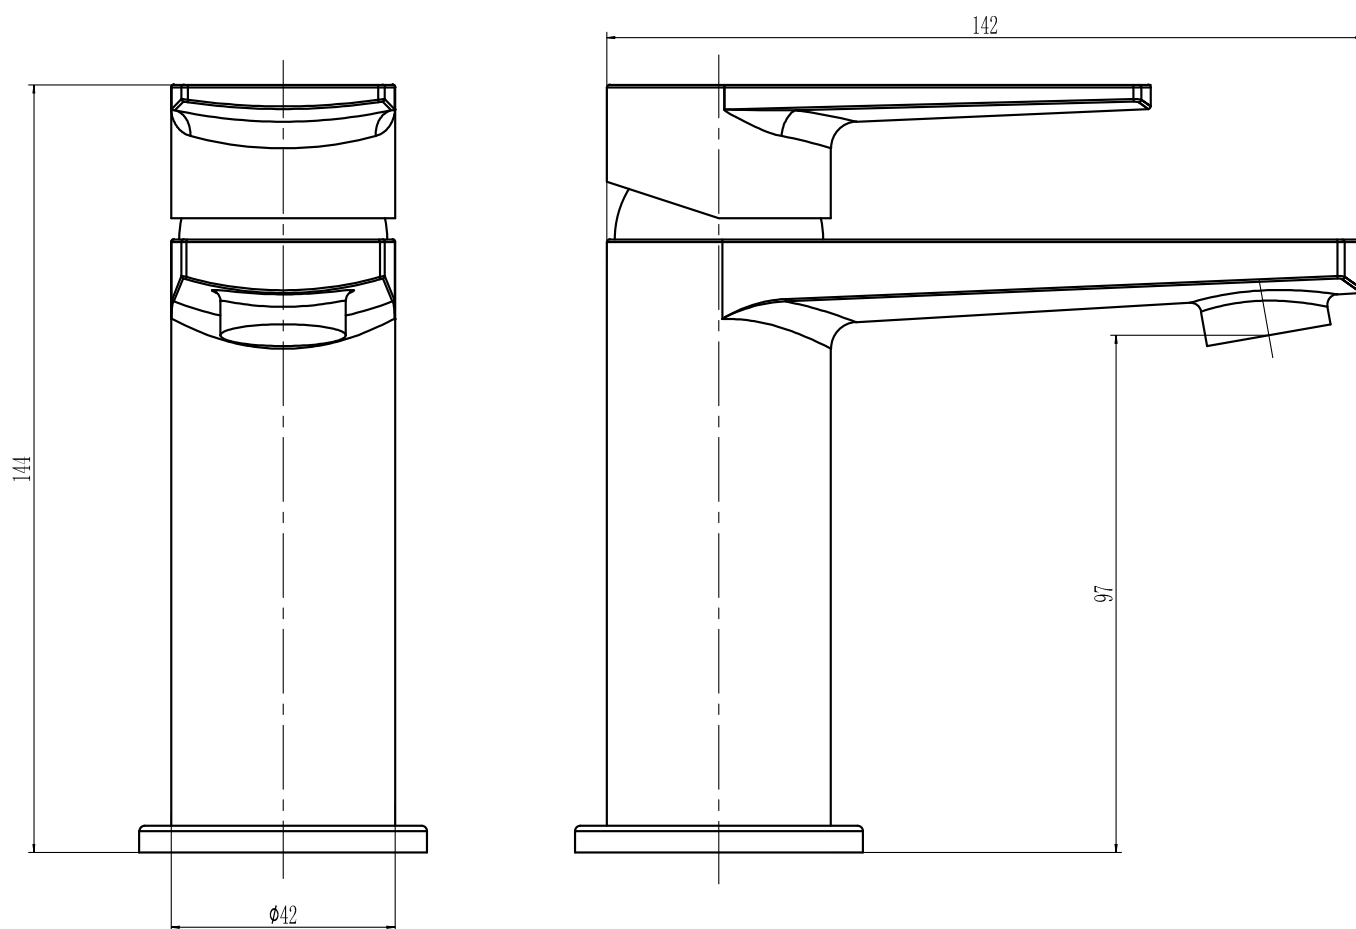

SIERRA BASIN MONO MIXER - SI05

CODE: SI05

MANUFACTURER: THE WHITE SPACE

RANGE: SIERRA

PRODUCT INFORMATION: BASIN MONO MIXER (INC SPRUNG
WASTE) - CHROME