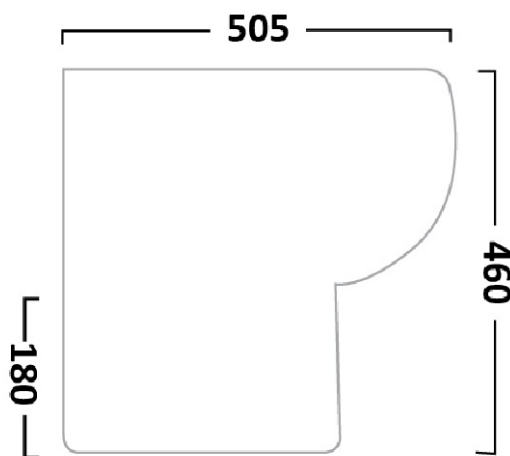

SCENE COMFORT HEIGHT BACK TO WALL WC

WSSSP06

PRODUCT SCENE COMFORT HEIGHT BACK TO WALL WC

CODE WSSSP06

SIZE 340 (W) X 460 (H) X 505 (D) MM

PAN HEIGHT 460MM

COLOUR WHITE