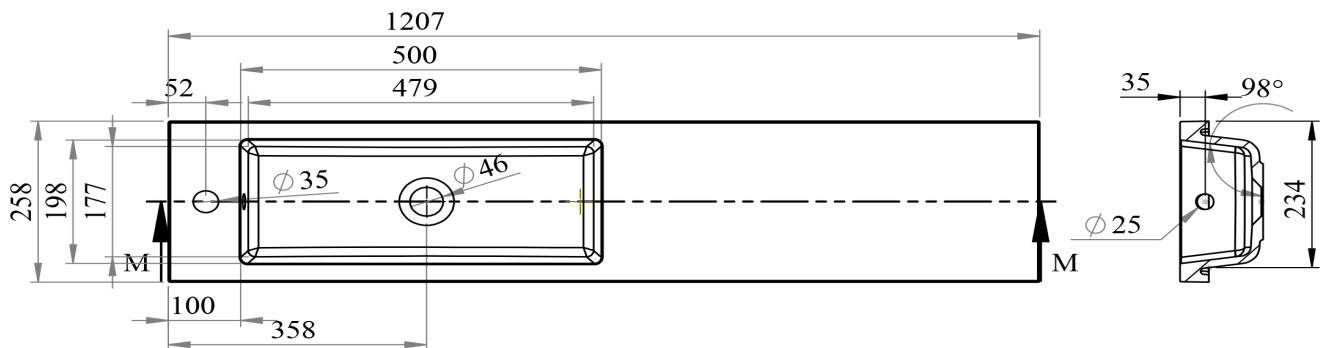

SCENE FURNITURE I SHAPE BASIN ISHB11

CODE: ISHB11

MANUFACTURER: THE WHITE SPACE

RANGE: SCENE FURNITURE - STANDARD COLOURS

PRODUCT INFORMATION: I SHAPE BASIN