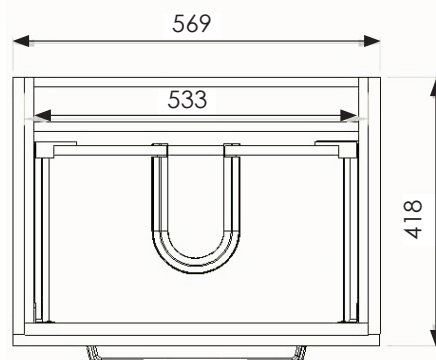

SCENE FURNITURE 60CM FLOOR STANDING VANITY UNIT

CODE: SF60WH WHITE

CODE: SF60AG GLOSS ASH GREY

CODE: SF60CH GLOSS CHARCOAL

MANUFACTURER: THE WHITE SPACE

RANGE: SCENE FURNITURE - STANDARD COLOURS

PRODUCT INFORMATION: 60CM
FLOORSTANDING VANITY UNIT

Elevation