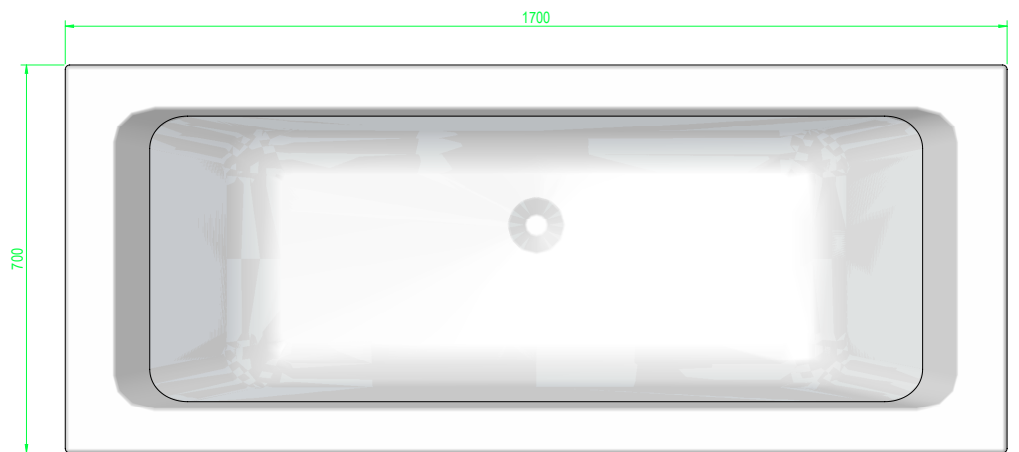

ALU1770

CODE: ALU1770

MANUFACTURER: THE WHITE SPACE

RANGE: REINFORCED BATHS

PRODUCT INFORMATION: ALUNA DOUBLE ENDED
BATH 1700 X 700MM - WHITE

REINFORCED BATHS ALUNA

1700 X 750MM

ALU1775