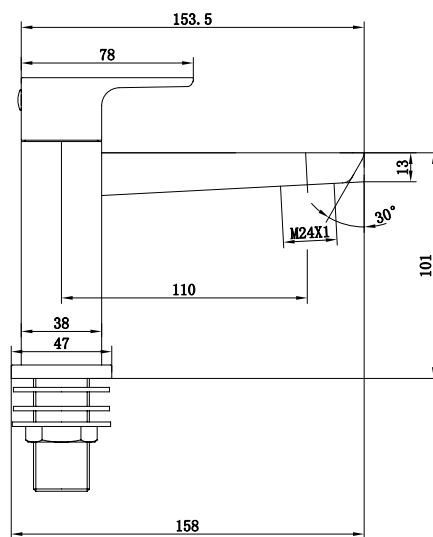

VETO BRASSWARE BATH FILLER

CODE: VET4C - CHROME

CODE: VET4B - BLACK

MANUFACTURER: THE WHITE SPACE

RANGE: VETO

PRODUCT INFORMATION: VETO BATH FILLER