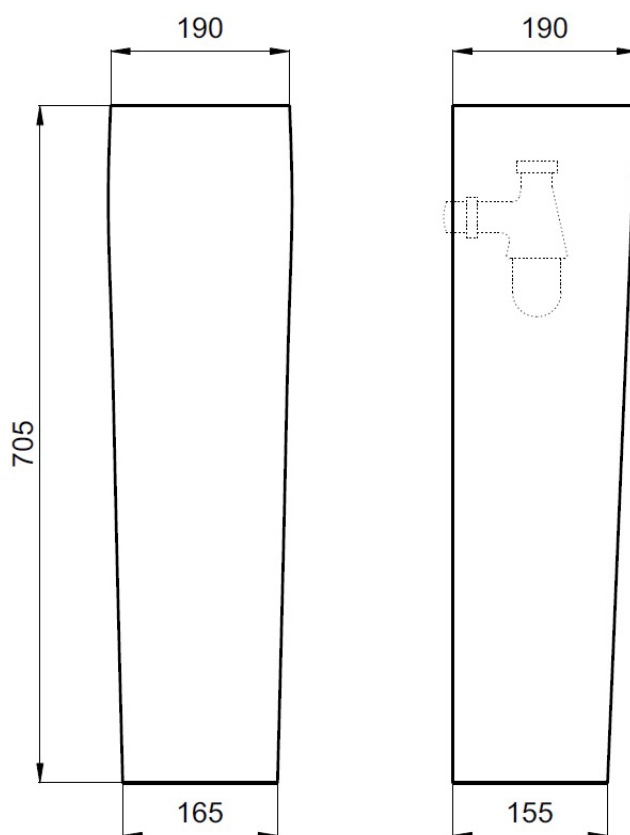

SCENE PEDESTAL

WSSSB31

PRODUCT	SCENE PEDESTAL
CODE	WSSSB31
SIZE	19 X 70.5 CM
COLOUR	WHITE