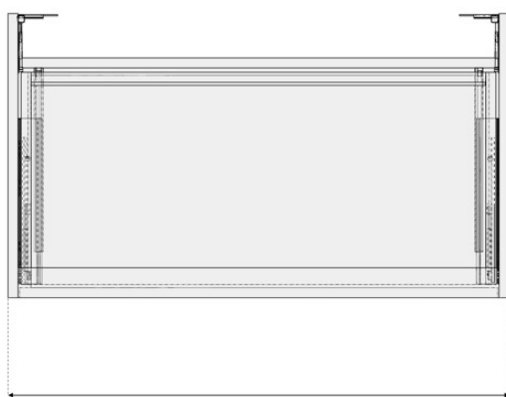

CHOICE 80CM WALL HUNG UNIT

PRODUCT 80CM WALL HUNG UNIT

CODE CW80W
CW80LG
CW80DG
CW80G

SIZE 800 X 455 (H) X 400MM

COLOUR WHITE
LIGHT GREY
DARK GREY
DARK SAGE GREEN