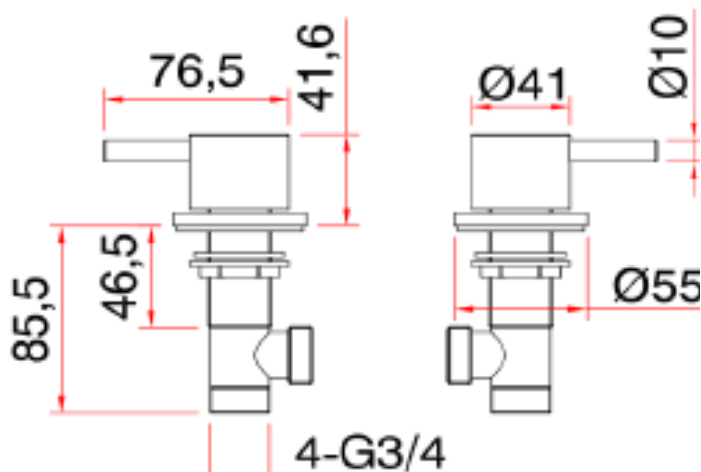

PIN LUX - DECK MOUNTED SIDE VALVES

PRODUCT DECK MOUNTED SIDE VALVES

CODE PINL03 - CHROME
PINL03K - MATT BLACK

MIN PRESSURE 0.2 BAR