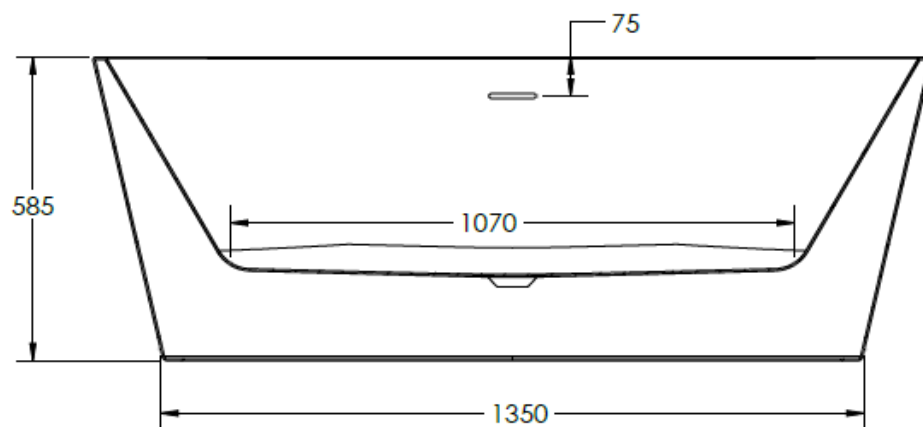

FREESTANDING BATH - COMO

PRODUCT COMO FREESTANDING BATH

CODE WSCOM16

SIZE 1600 X 750 X 585MM

CAPACITY 245 LITRES