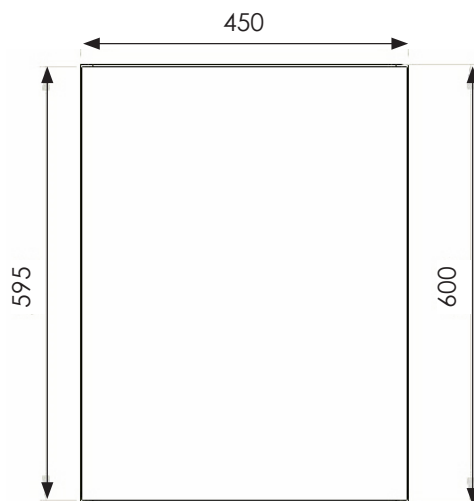

SCENE FURNITURE 45CM SINGLE DOOR MIRROR CABINET

LEFT HAND HINGE

CODE: WSSMC45LWH - GLOSS WHITE

CODE: WSSMC45LAGGLOSS ASH GREY

CODE: WSSMC45LCH GLOSS CHARCOAL

RIGHT HAND HINGE

CODE: WSSMC45RWH GLOSS WHITE

CODE: WSSMC45RAG GLOSS ASH GREY

CODE: WSSMC45RCHGLOSS CHARCOAL

RANGE: SCENE FURNITURE - STANDARD COLOURS

PRODUCT INFORMATION: 45CM SINGLE DOOR MIRROR CABINET

Elevation