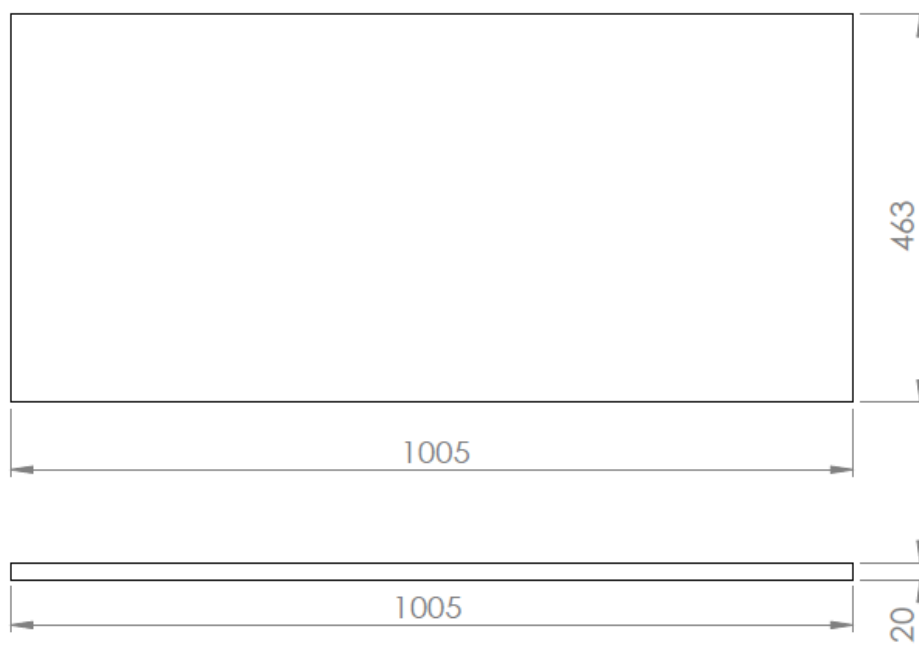

CHOICE 100CM WORKTOPS

PRODUCT CHOICE WORKTOPS

CODE CLW10OK
CLW10CA
CLW10MB

SIZE 1005 X 463MM

COLOUR OAK FINISH
CALACATA
MARQUINA BLACK