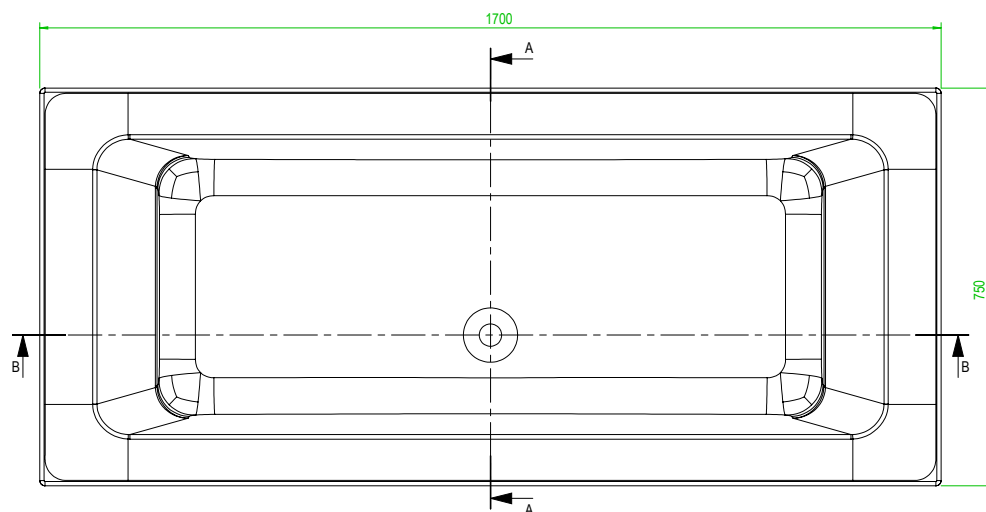

REINFORCED BATHS ALUNA

1700 X 750MM

ALU1775

CODE: ALU1775

MANUFACTURER: THE WHITE SPACE

RANGE: REINFORCED BATHS

PRODUCT INFORMATION: ALUNA DOUBLE ENDED
BATH 1700 X 750MM - WHITE

SECTION B-B