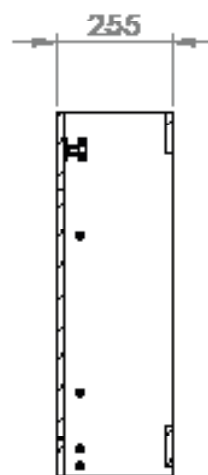

SCENE FURNITURE I SHAPE WC UNIT

WISHWH GLOSS WHITE
WISHAG GLOSS ASH GREY
WISHGC GLOSS CHARCOAL

MANUFACTURER: THE WHITE SPACE

RANGE: SCENE FURNITURE - STANDARD COLOURS

PRODUCT INFORMATION: WC UNIT

SIDE VIEW