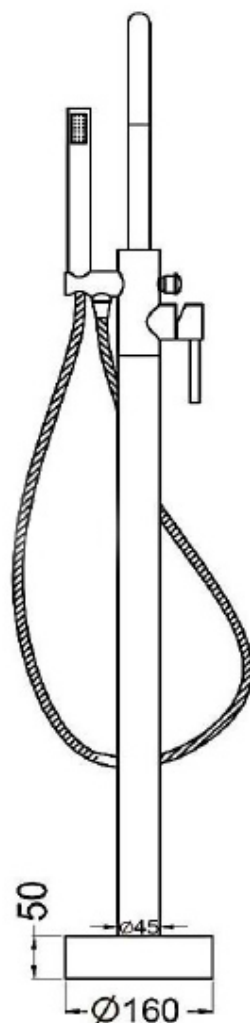

FLOORSTANDING BATH SHOWER MIXER

CODE: PIN6 - CHROME

CODE: PIN6B - MATT BLACK

CODE: PIN6BR - BRUSHED BRASS

MANUFACTURER: THE WHITE SPACE

RANGE: PIN

PRODUCT INFORMATION: FLOORSTANDING BATH SHOWER MIXER