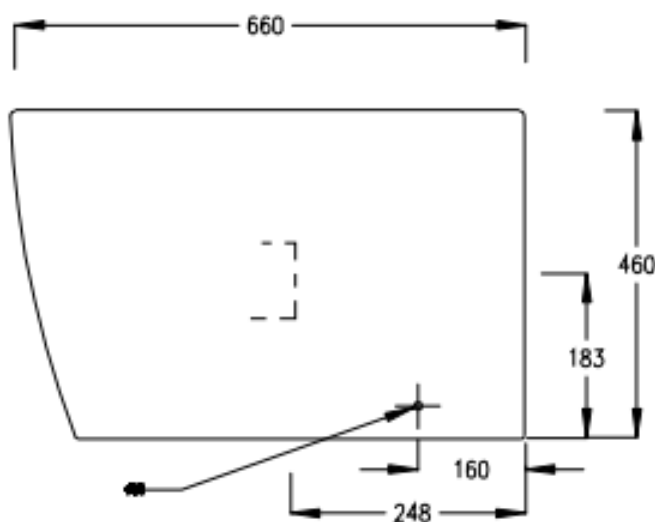

LAB COMFORT HEIGHT RIMLESS CLOSE COUPLED WC (CLOSED BACK) LABW7

PRODUCT	COMFORT HEIGHT RIMLESS CLOSE COUPLED WC (CLOSED BACK)
CODE	LABW7
SIZE	360 X 865 (H) X 660MM
PAN HEIGHT	460MM
COLOUR	MATT WHITE