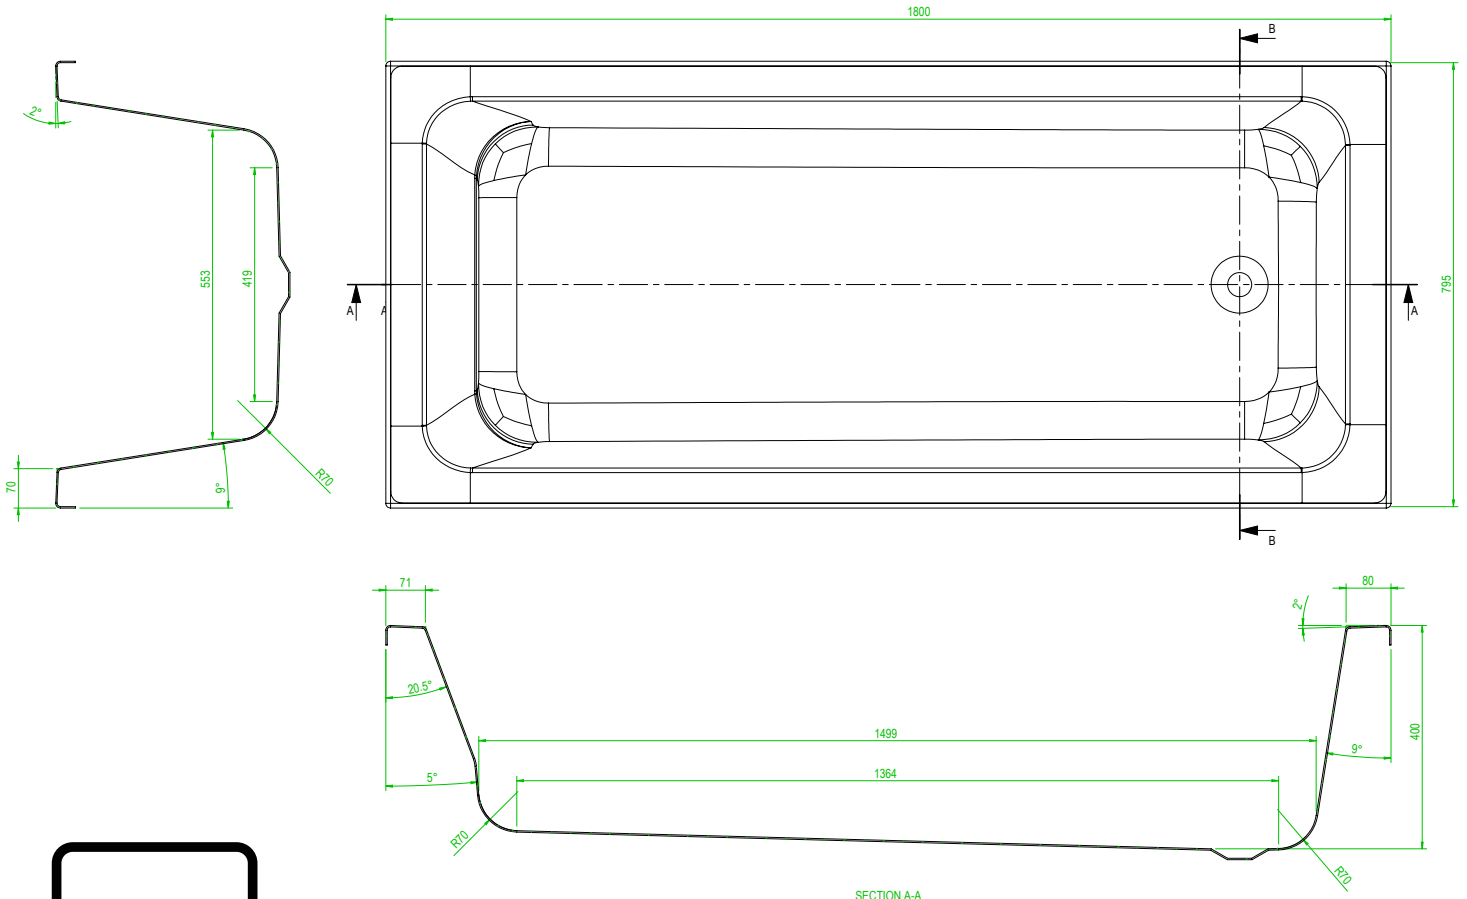

REINFORCED BATHS VALE 1800 X 800MM

VAL1880

CODE: VAL1880

MANUFACTURER: THE WHITE SPACE

RANGE: REINFORCED BATHS

PRODUCT INFORMATION: VALE SINGLE ENDED BATH
1800 X 800MM - WHITE