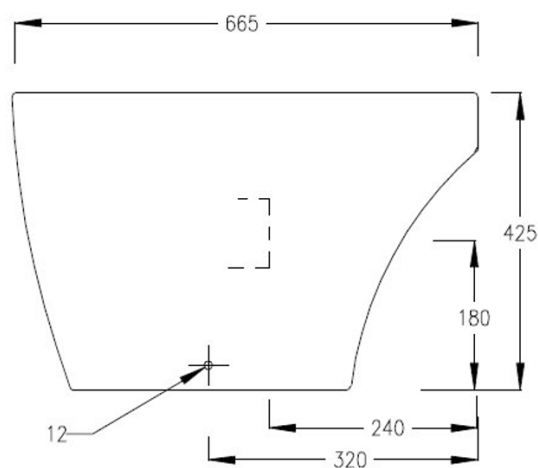

LAB RIMLESS CLOSE COUPLED WC (OPEN BACK) - LABW3

PRODUCT RIMLESS CLOSE COUPLED WC (OPEN BACK)

CODE LABW3

SIZE 375 X 830 (H) X 665MM

PAN HEIGHT 425MM

COLOUR MATT WHITE

LAB RIMLESS CLOSE COUPLED WC (CLOSED BACK) - LABW4