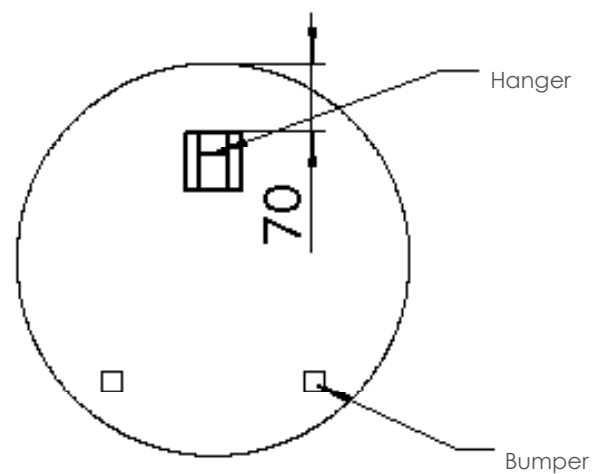

ROUND 40 X 40CM

RDM40

CODE: RDM40

MANUFACTURER: THE WHITE SPACE

RANGE: NON-ILLUMINATED MIRROR

PRODUCT INFORMATION: ROUND
NON-ILLUMINATED MIRROR 40CM DIAMETER

NON - ILLUMINATED MIRRORS ROUND 50 X 450CM RDM50