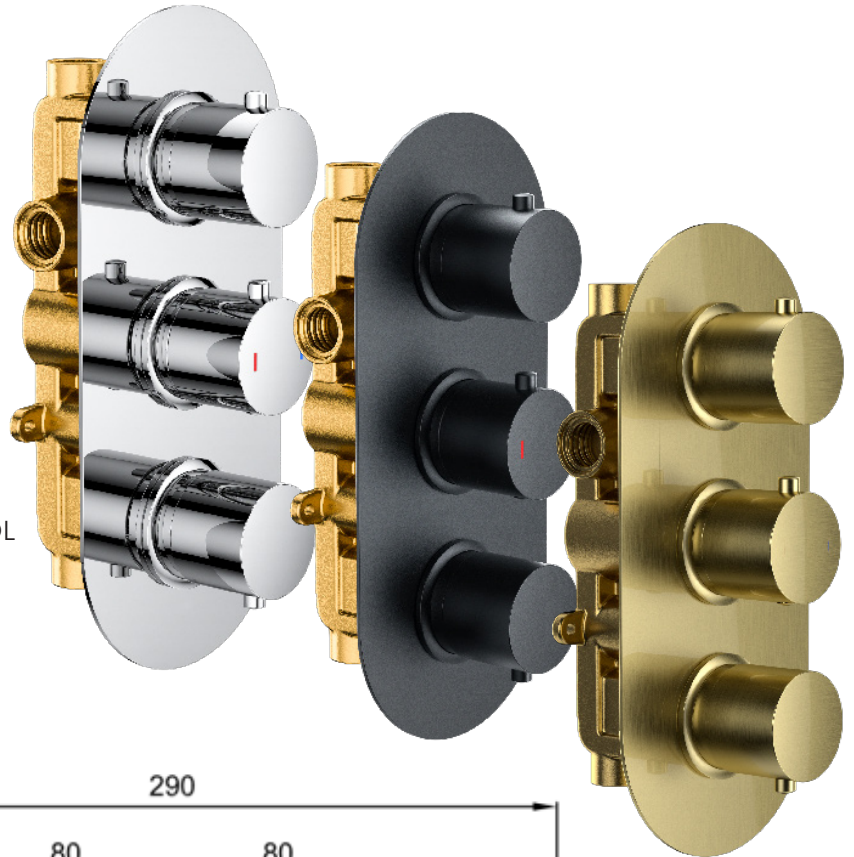

LOZENGE SHAPE THERMOSTATIC SHOWER VALVE - 3 KNOB DUAL OUTLET

CODE: SV03 - CHROME

CODE: SV03B - MATT BLACK

CODE: SV03BR - BRUSHED BRASS

MANUFACTURER: THE WHITE SPACE

RANGE: YES BAR SHOWER

PRODUCT INFORMATION: DUAL CONTROL BAR VALVE WITH SLIDE RAIL