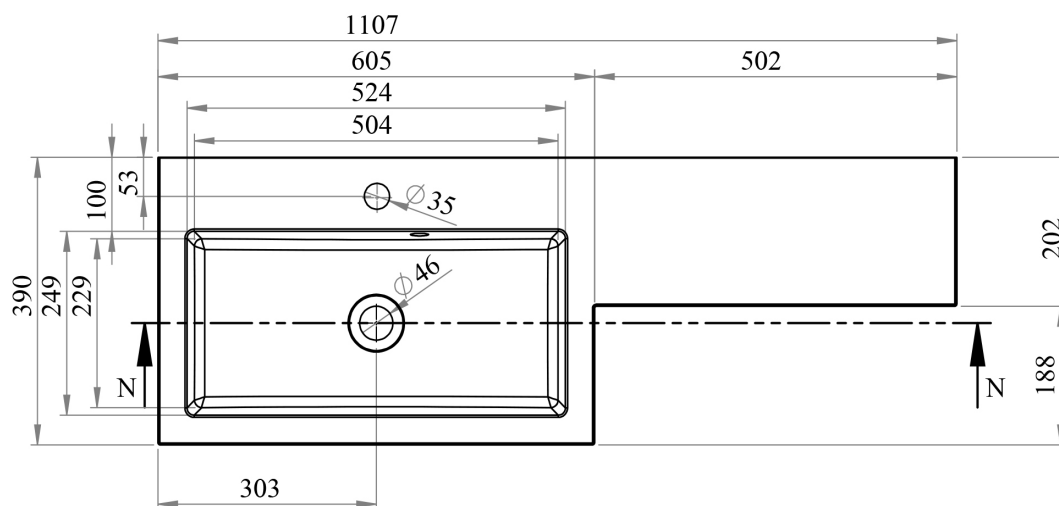

SCENE FURNITURE L SHAPE BASIN

CODE: WDLB11L - LEFT HAND

CODE: WDLB11R - RIGHT HAND

MANUFACTURER: THE WHITE SPACE

RANGE: SCENE FURNITURE - STANDARD COLOURS

PRODUCT INFORMATION: LEFT/RIGHT HAND BASIN - WHITE