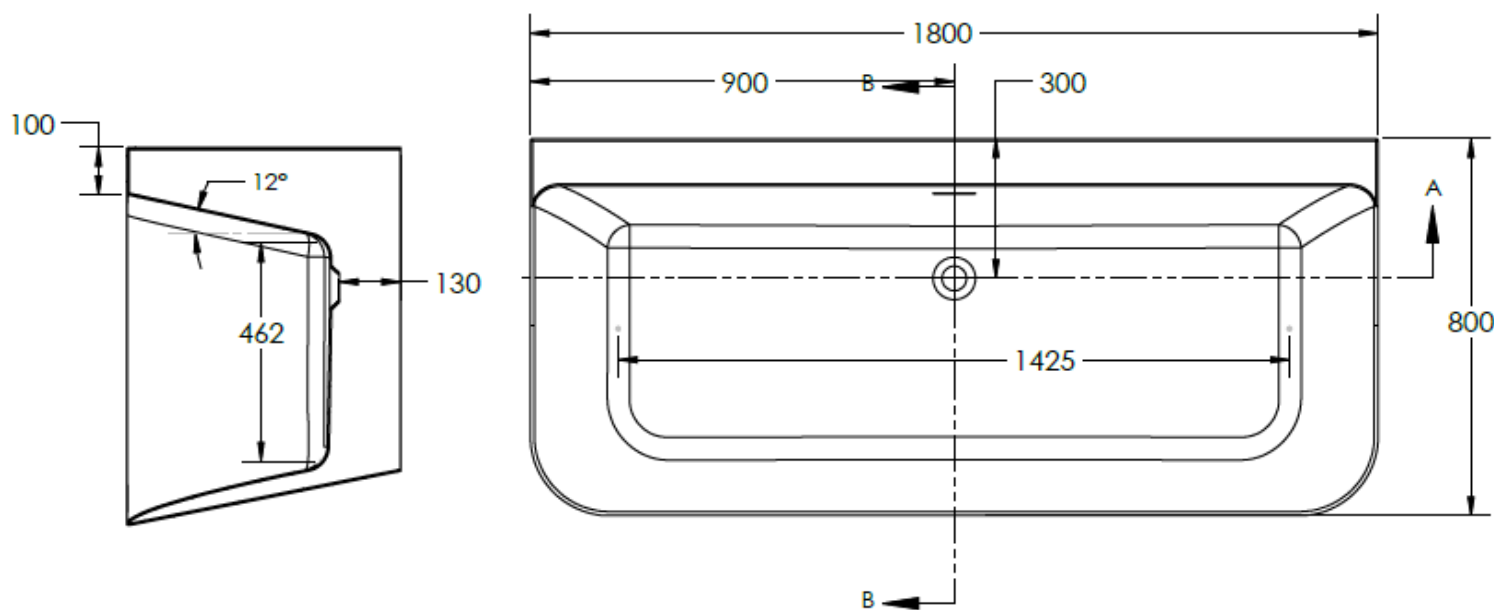

SIZE 1700 X 800 X 580MM

CAPACITY 261 LITRES

FREESTANDING BATH - D-SHAPE

PRODUCT D-SHAPE FREESTANDING BATH

CODE WSDSH18

SIZE 1800 X 800 X 580MM

CAPACITY 277 LITRES

FREESTANDING BATH - VARGA