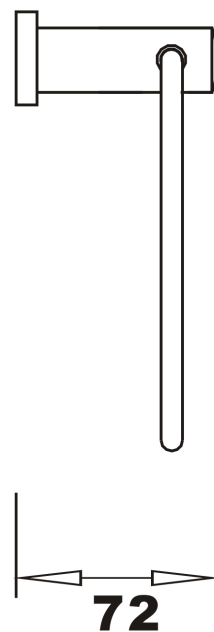

CAPITA ACCESSORIES

TOWEL RING

CAP2C

PRODUCT	TOWEL RING
CODE	CAP2C - CHROME CAP2B - MATT BLACK CAP2BR - BRUSHED BRASS
SIZE	180 X 196 X 72MM
COLOUR	CHROME