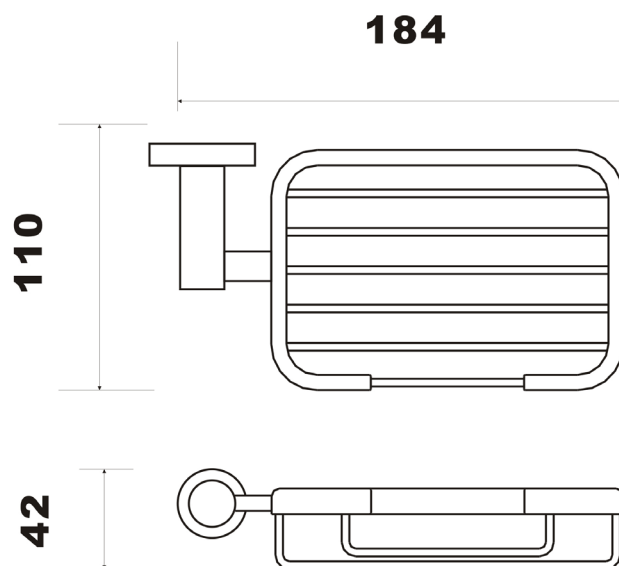

DOUBLE SHELF

CAP14C

PRODUCT	DOUBLE SHELF
CODE	CAP14C
SIZE	412 X 400 X 127MM
COLOUR	CHROME

CAPITA ACCESSORIES

SOAP BASKET

CAP7C

PRODUCT	SOAP BASKET
CODE	CAP7C
SIZE	184 X 42 X 110MM
COLOUR	CHROME

CAPITA ACCESSORIES