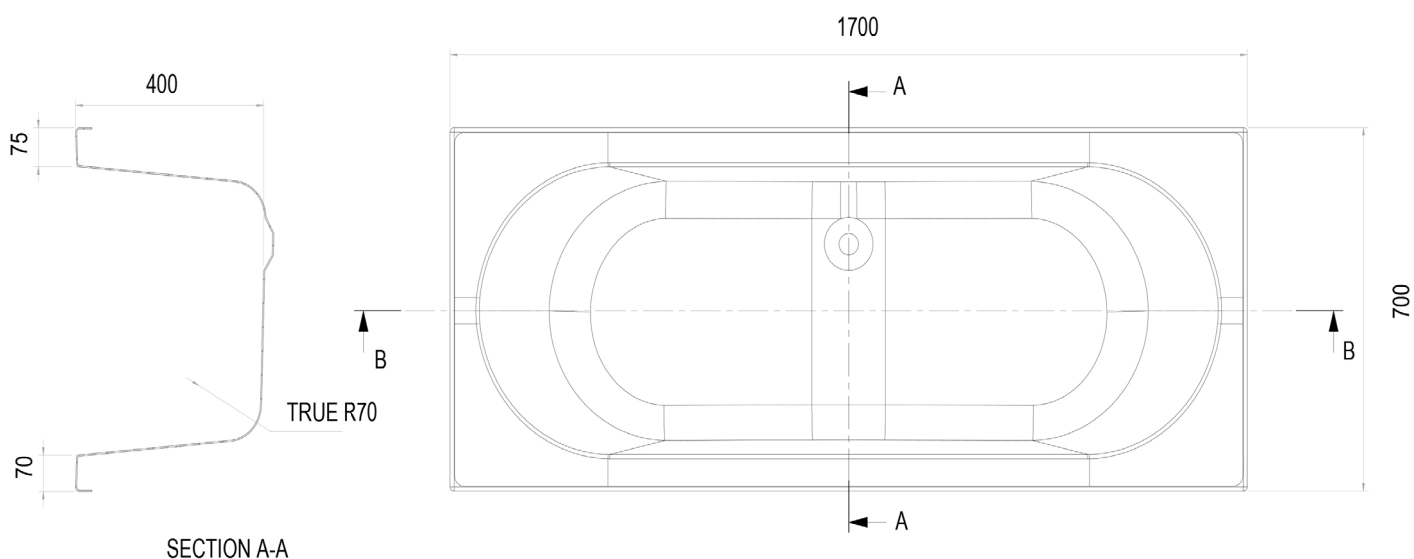

CODE WSBM1770

SIZE 1700 X 700 X 380 (H) MM

COLOUR WHITE

REINFORCED BATHS

MAGNUS 1700 X 750MM

WSBM1775

PRODUCT	MAGNUS DOUBLE ENDED
CODE	WSBM1775
SIZE	1700 X 750 X 380 (H) MM
COLOUR	WHITE

SECTION A-A