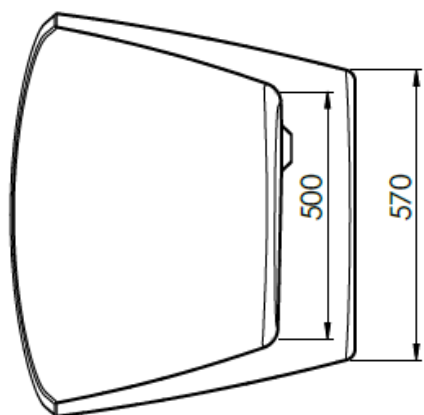

CAPACITY 270 LITRES

FREESTANDING BATH - SENNA

PRODUCT SENNA FREESTANDING BATH

CODE WSEN16

SIZE 1555 X 745 X 580MM

CAPACITY 172 LITRES

FREESTANDING BATH - SENNA

PRODUCT SENNA FREESTANDING BATH