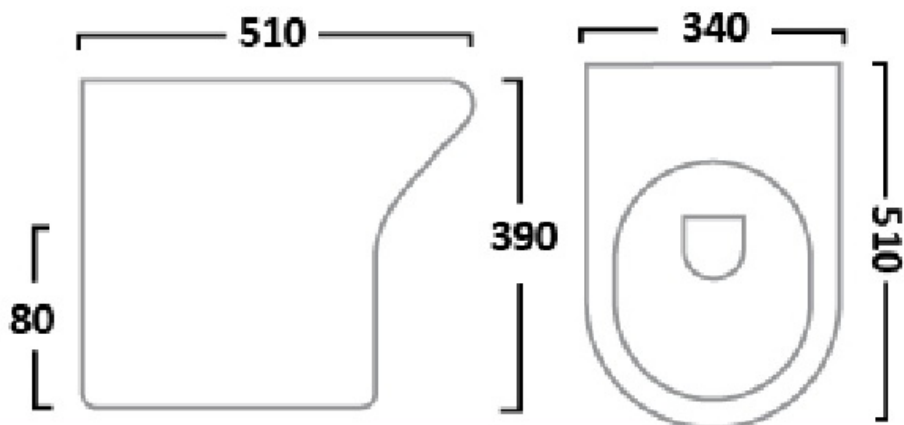

SCENE BACK TO WALL WC

WSSSP05

PRODUCT SCENE BACK TO WALL WC

CODE WSSSP05

SIZE 340 X 390 X 510MM

PAN HEIGHT 390MM

COLOUR WHITE