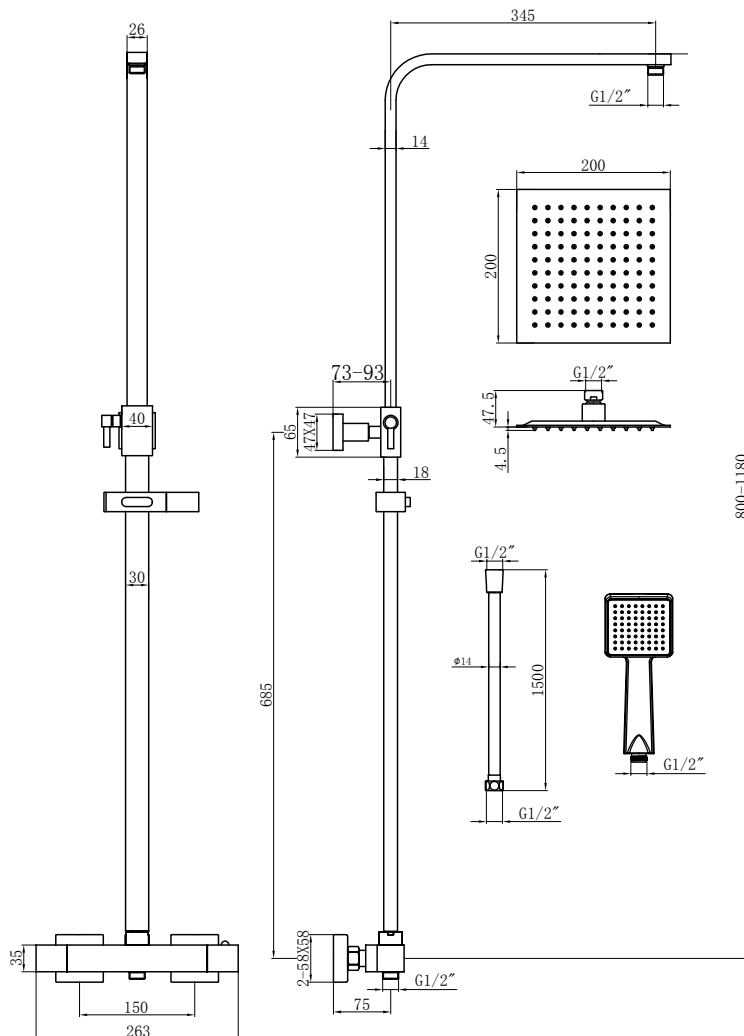

DUAL CONTROL BAR VALVE WITH INTEGRAL FIXED HEAD AND SLIDE RAIL - SQUARE

CODE: YES3B - BLACK

CODE: YES3BR - BRUSHED BRASS

MANUFACTURER: THE WHITE SPACE

RANGE: YES BAR SHOWER

PRODUCT INFORMATION: DUAL CONTROL BAR VALVE WITH INTEGRAL FIXED HEAD AND SLIDE RAIL - SQUARED - BLACK