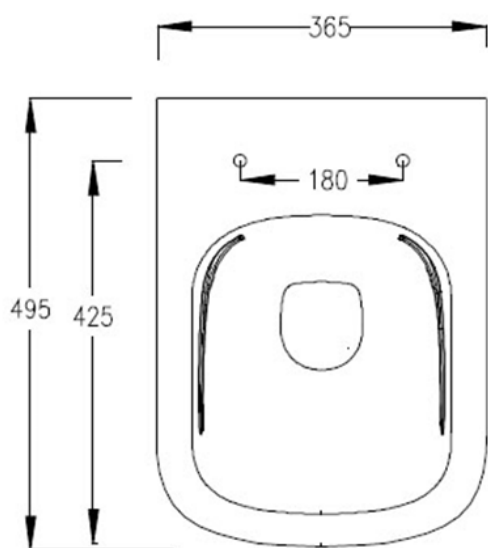

CODE EUW4

SIZE 390 X 840 (H) X 650MM

COLOUR WHITE

EUNA RIMLESS BACK TO WALL WC - EUW1

PRODUCT RIMLESS BACK TO WALL WC

CODE EUW1

SIZE 370 X 415 (H) X 545MM

COLOUR WHITE

SIZE 375 X 835 (H) X 660MM

PAN HEIGHT 420MM

COLOUR WHITE

ANON OPEN BACK CLOSE COUPLED WC ANW3

PRODUCT OPEN BACK CLOSE COUPLED WC

CODE ANW3

SIZE 375 X 835 (H) X 660MM

PAN HEIGHT 420MM

COLOUR WHITE

ANON RIMLESS BACK TO WALL WC - ANW1

PRODUCT RIMLESS BACK TO WALL WC

CODE ANW1

SIZE 365 X 420 (H) X 520MM

COLOUR WHITE

ANON RIMLESS WALL HUNG WC ANW2

PRODUCT RIMLESS WALL HUNG WC

CODE ANW2

SIZE 365 X 365 (H) X 495MM

COLOUR WHITE

LABANON RIMLESS CLOSE COUPLED CISTERN AND LID LABANW5

PRODUCT RIMLESS CLOSE COUPLED CISTERN AND LID

CODE LABANW5

SIZE 375 X 415 (H) X 150MM

COLOUR WHITE