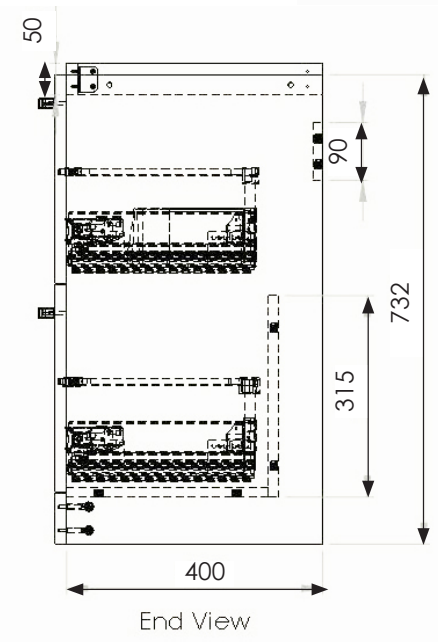

SCENE FURNITURE 80CM FLOOR STANDING VANITY UNIT

CODE: SF80WH WHITE

CODE: SF80AG GLOSS ASH GREY

CODE: SF80CH GLOSS CHARCOAL

MANUFACTURER: THE WHITE SPACE

RANGE: SCENE FURNITURE - STANDARD COLOURS

PRODUCT INFORMATION: 80CM

FLOORSTANDING VANITY UNIT