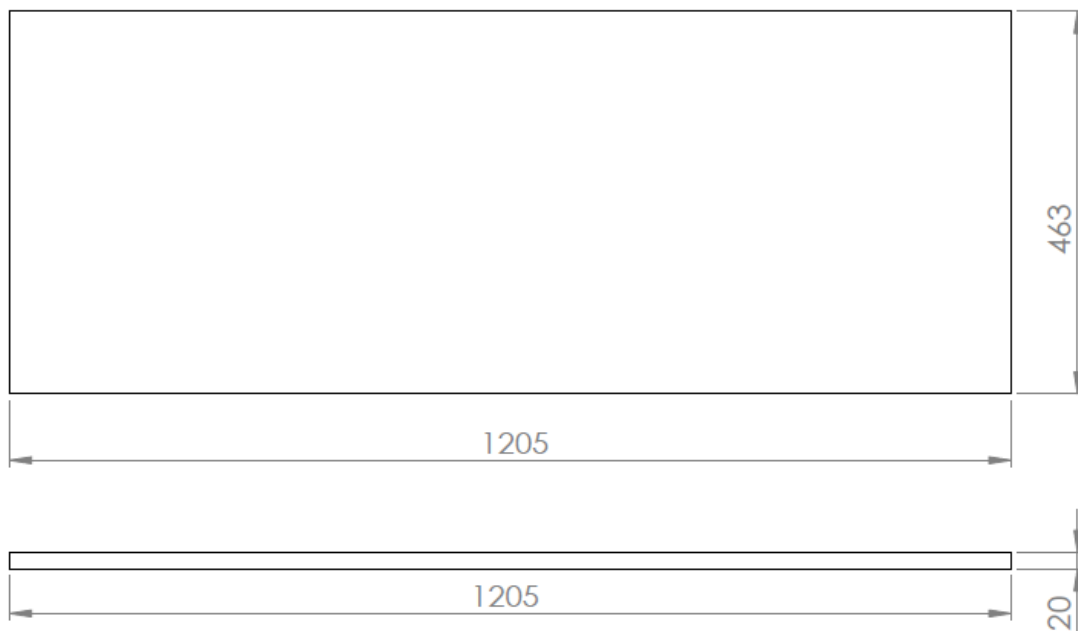

CHOICE 120CM WORKTOPS

PRODUCT CHOICE WORKTOPS

CODE CLW12OK
CLW12CA
CLW12MB

SIZE 1205 X 463MM

COLOUR OAK FINISH
CALACATA
MARQUINA BLACK