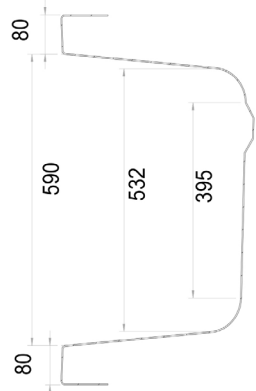

CODE WSBM1770

SIZE 1700 X 700 X 380 (H) MM

COLOUR WHITE

REINFORCED BATHS

MAGNUS 1700 X 750MM

WSBM1775

PRODUCT	MAGNUS DOUBLE ENDED
CODE	WSBM1775
SIZE	1700 X 750 X 380 (H) MM
COLOUR	WHITE

SECTION A-A