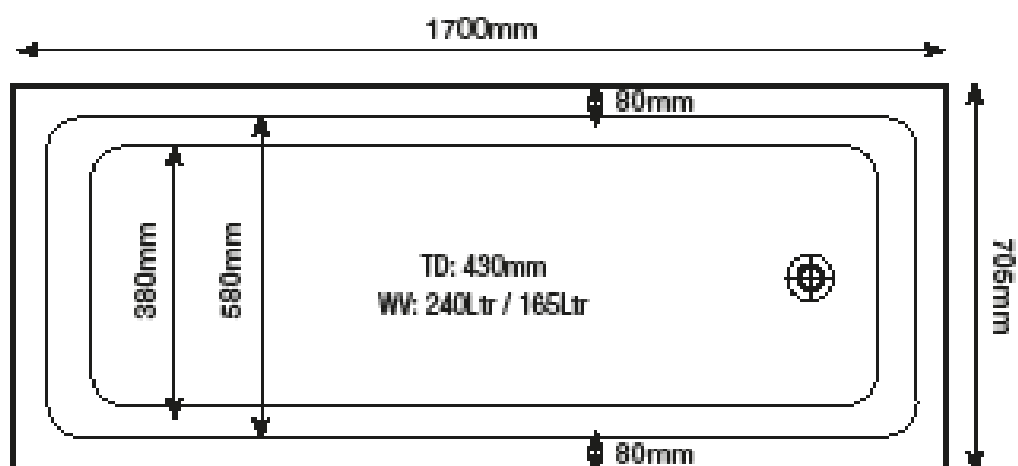

REINFORCED BATHS VALE 1700 X 750MM

VAL1775

CODE: VAL1775

MANUFACTURER: THE WHITE SPACE

RANGE: REINFORCED BATHS

PRODUCT INFORMATION: VALE SINGLE ENDED BATH
1700 X 750MM - WHITE

WATER LEVEL. 100mm - VOLUME. 240 litres
WATER LEVEL. 185mm - VOLUME. 165 litres