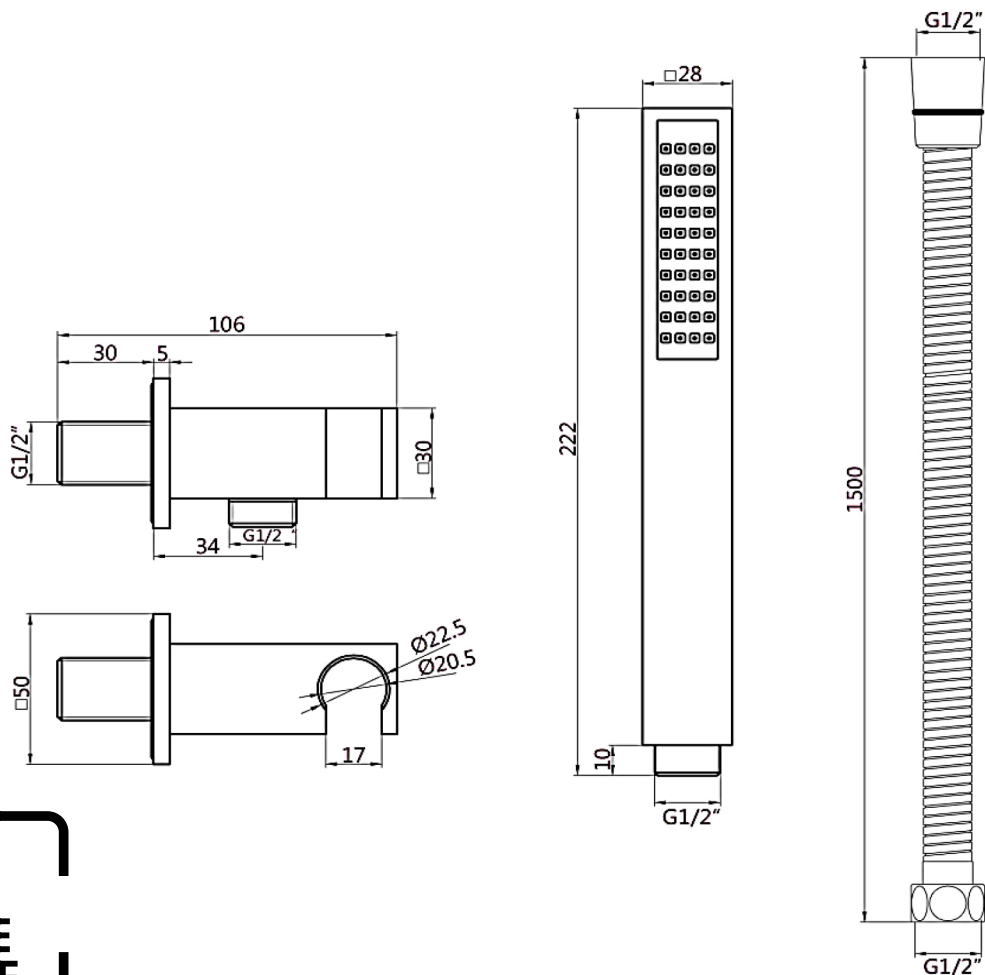

SHOWER HANDSET WALL BRACKET - ROUND

CODE: SHWB1 - CHROME

CODE: SHWB1K - MATT BLACK

CODE: SWWB1BR - BRUSHED BRASS

MANUFACTURER: THE WHITE SPACE

RANGE: DC THERMOSTATIC SHOWER VALES