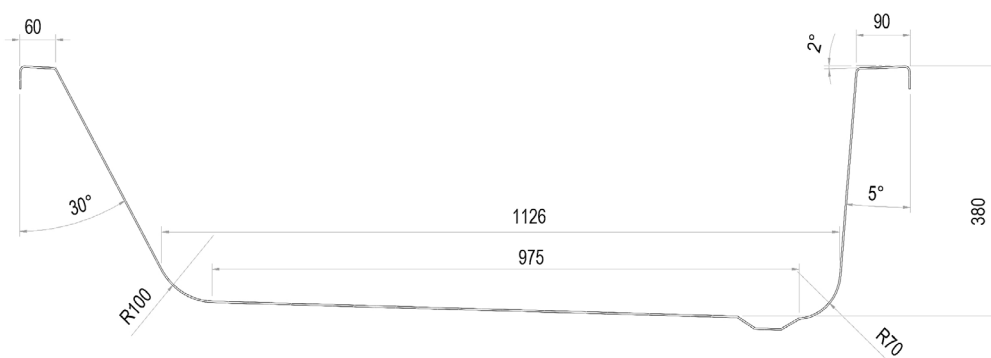

REINFORCED BATHS

ARNOLD 1480 X 685MM

WSBA1570

PRODUCT	ARNOLD SINGLE ENDED
CODE	WSBA1570
SIZE	1480 X 685 X 380 (H) MM
COLOUR	WHITE

REINFORCED BATHS

ARNOLD 1580 X 685MM

WSBA1670

PRODUCT	ARNOLD SINGLE ENDED
CODE	WSBA1670
SIZE	1580 X 685 X 380 (H) MM
COLOUR	WHITE