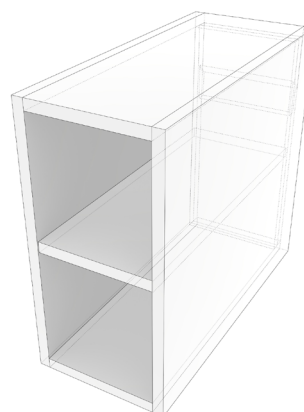

SIZE 60.5 X 46 CM

COLOUR WHITE

CHOICE DEEP BASIN - CHB80

PRODUCT	CHOICE DEEP BASIN
CODE	CHB80
SIZE	80.5 X 46 CM
COLOUR	WHITE

CHOICE 35CM TALL UNIT

PRODUCT 35CM TALL UNIT

CODE CT35W
CT35LG
CT35DG
CT35G

SIZE 350 X 1500 (H) X 240MM

COLOUR WHITE
LIGHT GREY
DARK GREY
DARK SAGE GREEN

CHOICE 20CM SHELF UNIT

PRODUCT 80CM FLOORSTANDING UNIT

CODE CL20W
CL20LG
CL20DG
CL20G
CL20OK

SIZE 200 X 455 (H) X 400MM

COLOUR WHITE
LIGHT GREY
DARK GREY
DARK SAGE GREEN
OAK FINISH