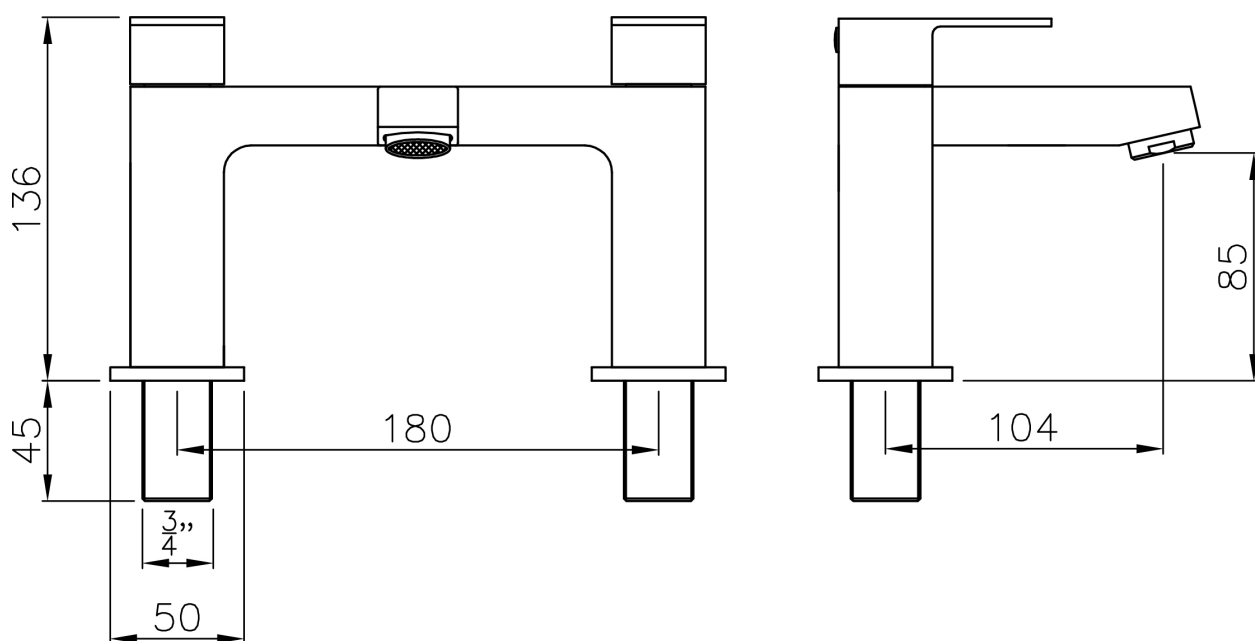

FORTE BRASSWARE

BATH FILLER

WSTF05

CODE: WSTF05

MANUFACTURER: THE WHITE SPACE

RANGE: FORTE

PRODUCT INFORMATION: FORTE BATH FILLER -
CHROME