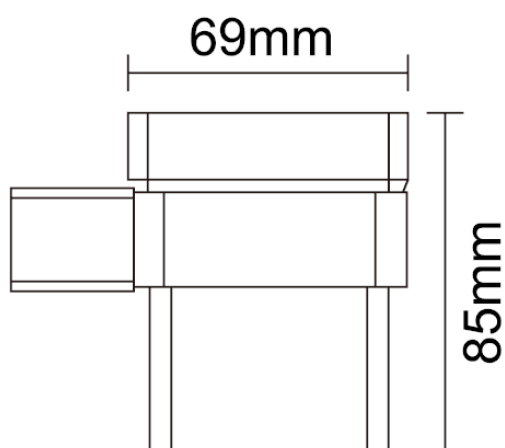

SIZE 20 X 59.5 (H) MM

LEGEND ACCESSORIES

SOAP DISH

PRODUCT SOAP DISH

CODE LEG7C- CHROME
LEG7B - BLACK

SIZE 103 X 43 (H) X 103MM

LEGEND ACCESSORIES TUMBLER AND HOLDER

PRODUCT	DOUBLE TOWEL RAIL
CODE	LEG6C - CHROME LEG6B - BLACK LEG6BR - BRUSHED BRASS
SIZE	69 X 85 (H) X 69MM