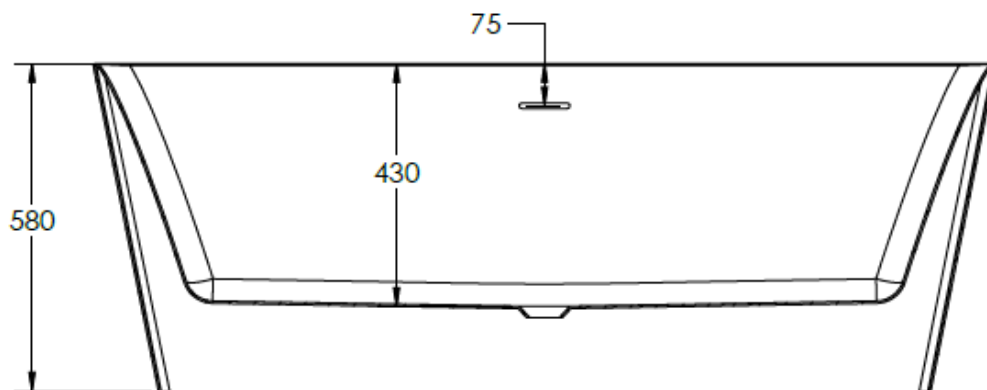

FREESTANDING BATH - D-SHAPE

PRODUCT D-SHAPE FREESTANDING BATH

CODE WSDSH16

SIZE 1600 X 800 X 580MM

CAPACITY 246 LITRES

FREESTANDING BATH - D-SHAPE

PRODUCT D-SHAPE FREESTANDING BATH

CODE WSDSH17