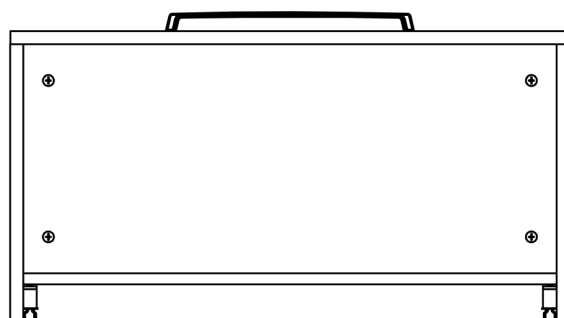

SCENE FURNITURE 80CM WALL HUNG VANITY UNIT

CODE: SW80DI - DARK INDIGO

CODE: SW80WH - GLOSS WHITE

CODE: SW80AG - GLOSS ASH GREY

CODE: SW80CH - GLOSS CHARCOAL

MANUFACTURER: THE WHITE SPACE

RANGE: SCENE FURNITURE

PRODUCT INFORMATION: 80CM WALL HUNG VANITY UNIT