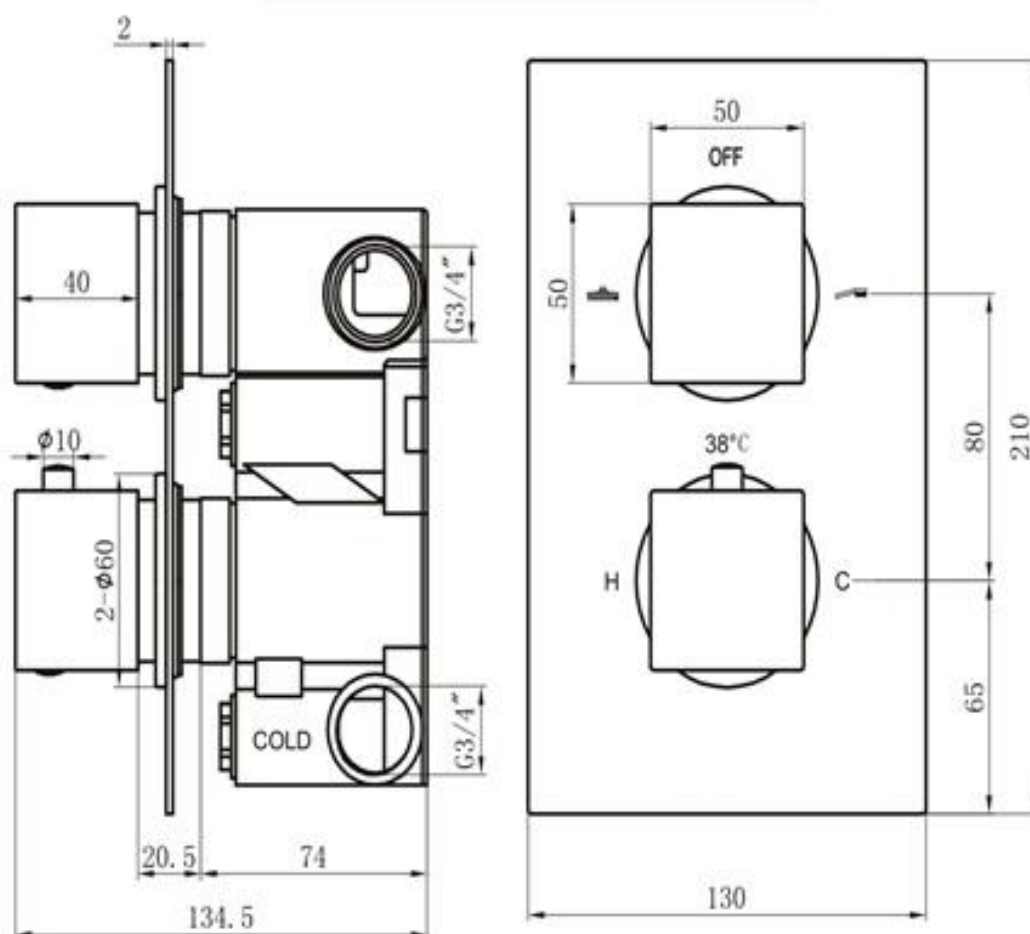

DUAL OUTLET CONCEALED SHOWER VALVE - SQUARE

CODE: DC4 - CHROME

CODE: DC4B - BLACK

CODE: DC4BR - BRUSHED BRASS

MANUFACTURER: THE WHITE SPACE

RANGE: DC THERMOSTATIC SHOWER VALVES

PRODUCT INFORMATION: CONCEALED SHOWER VALVE - SQUARE HANDLE, DUAL OUTLET