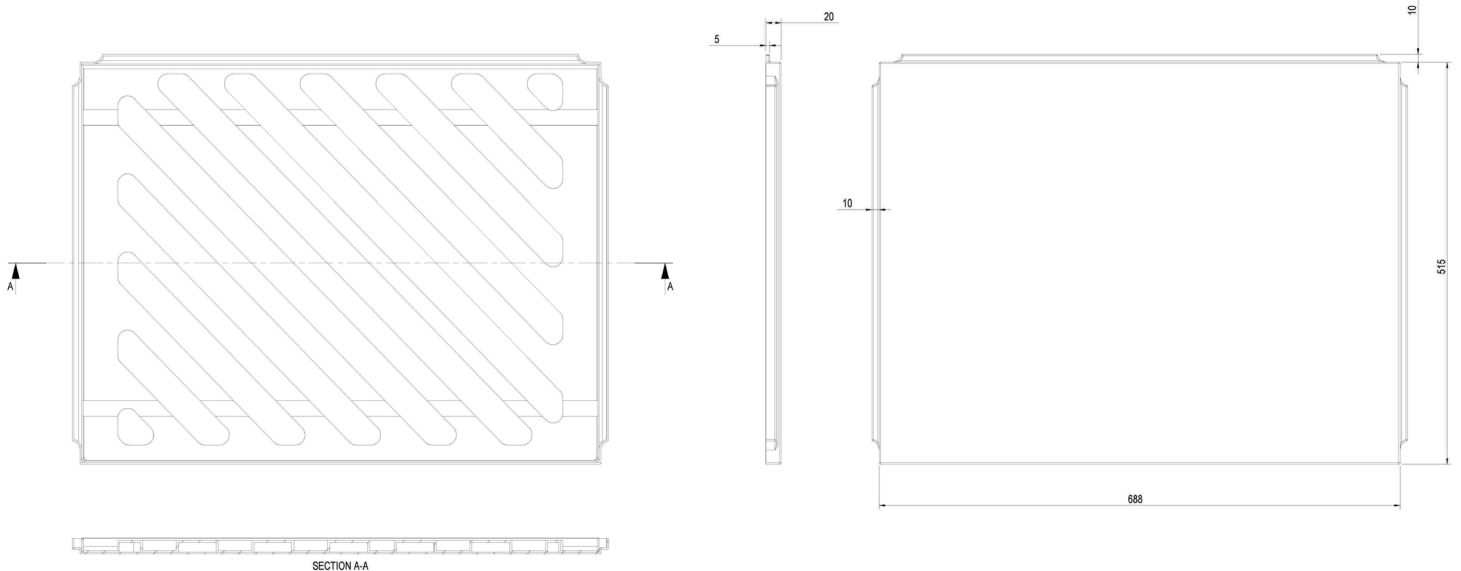

REINFORCED BATH PANEL END

700MM

WSBP70

CODE: WSBP70

MANUFACTURER: THE WHITE SPACE

RANGE: REINFORCED BATHS

PRODUCT INFORMATION: BATH PANEL 700MM - WHITE