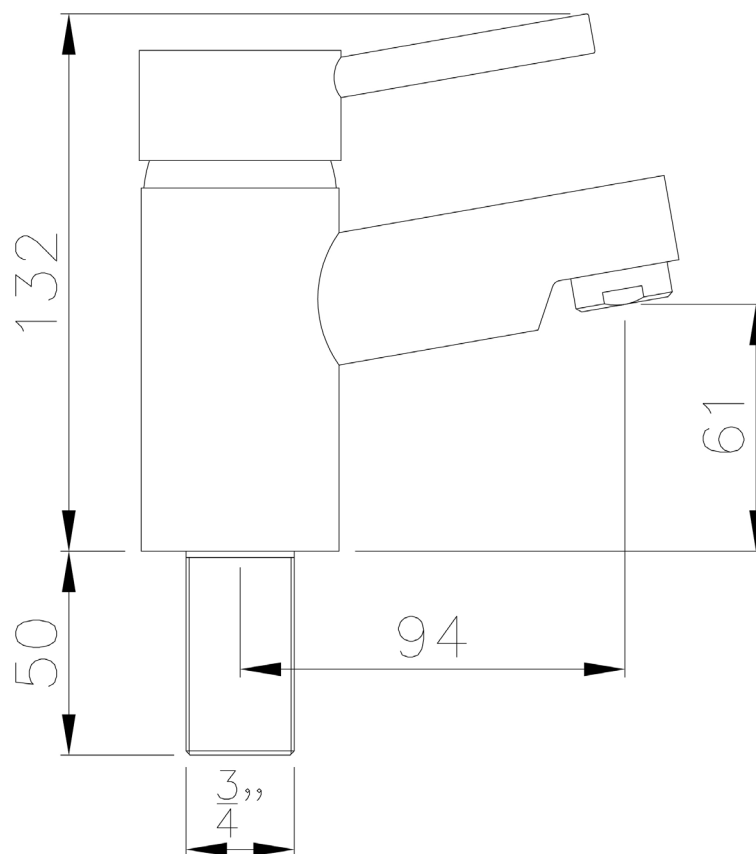

PIN BRASSWARE

BATH PILLAR TAPS

WSTP04

CODE: WSTP04

MANUFACTURER: THE WHITE SPACE

RANGE: PIN

PRODUCT INFORMATION: PIN BATH PILLAR TAPS
- CHROME