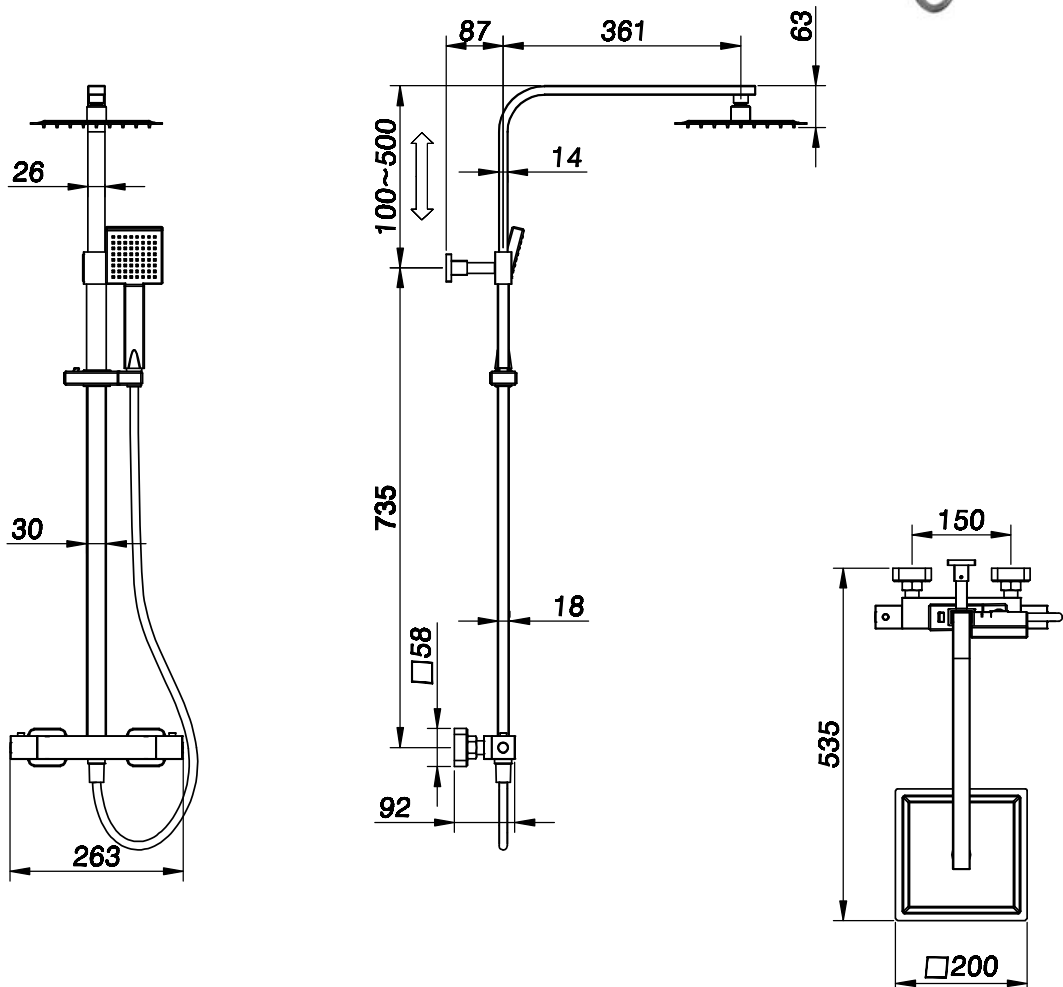

DUAL CONTROL BAR VALVE WITH INTEGRAL FIXED HEAD AND SLIDE RAIL - SQUARE

CODE: YES3C

MANUFACTURER: THE WHITE SPACE

RANGE: YES BAR SHOWER

PRODUCT INFORMATION: DUAL CONTROL BAR VALVE WITH
INTEGRAL FIXED HEAD AND SLIDE RAIL - SQUARED - CHROME