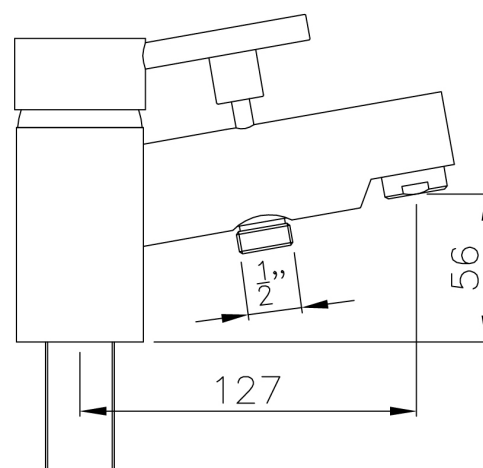

PIN BRASSWARE

BATH SHOWER MIXER

WSTP05

CODE: WSTP05

MANUFACTURER: THE WHITE SPACE

RANGE: PIN

PRODUCT INFORMATION: PIN BATH SHOWER
MIXER - CHROME

VETO BRASSWARE