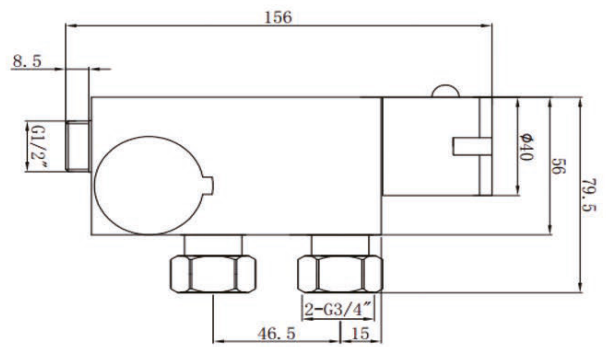

DOUCHE SPRAY KIT WITH THERMOSTATIC VALVE - DSK3

CODE: DSK3

MANUFACTURER: THE WHITE SPACE

RANGE: DOUCHE SPRAY KITS

PRODUCT INFORMATION: DOUCHE SPRAY KIT WITH THERMOSTATIC VALVE