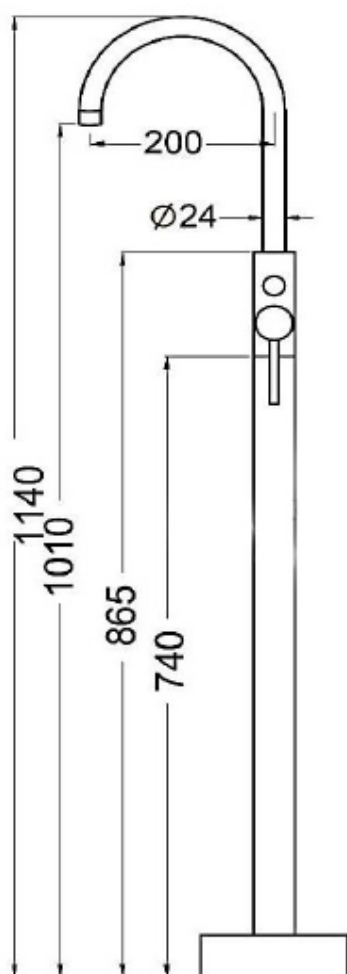

FLOORSTANDING BATH SHOWER MIXER

CODE: PIN6 - CHROME

CODE: PIN6B - MATT BLACK

CODE: PIN6BR - BRUSHED BRASS

MANUFACTURER: THE WHITE SPACE

RANGE: PIN

PRODUCT INFORMATION: FLOORSTANDING BATH SHOWER MIXER