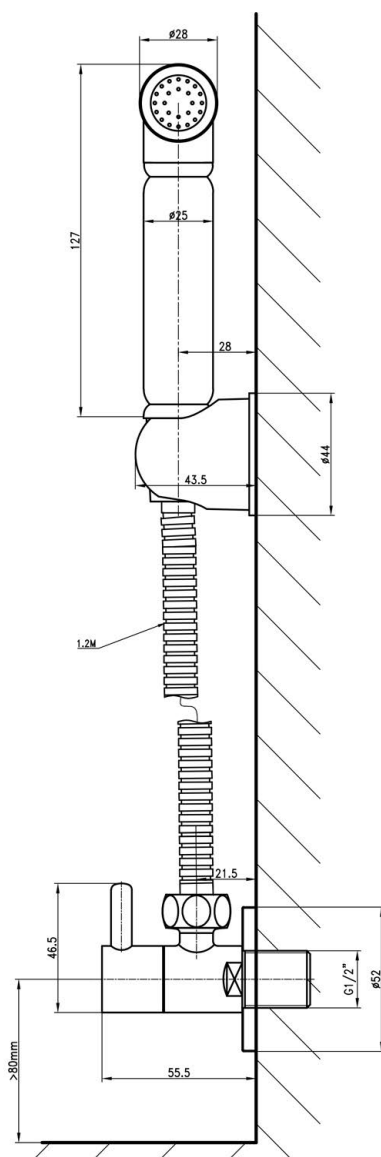

DOUCHE SPRAY KIT WITH MANUAL VALVE - CHROME

CODE: DSK2

MANUFACTURER: THE WHITE SPACE

RANGE: DOUCHE SPRAY KITS

PRODUCT INFORMATION: DOUCHE SPRAY KIT WITH MANUAL VALVE