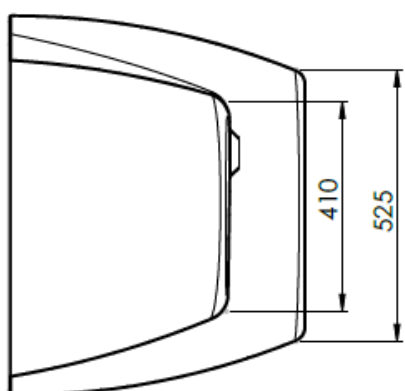

CAPACITY 270 LITRES

FREESTANDING BATH - SENNA

PRODUCT SENNA FREESTANDING BATH

CODE WSEN16

SIZE 1555 X 745 X 580MM

CAPACITY 172 LITRES

FREESTANDING BATH - SENNA

PRODUCT SENNA FREESTANDING BATH