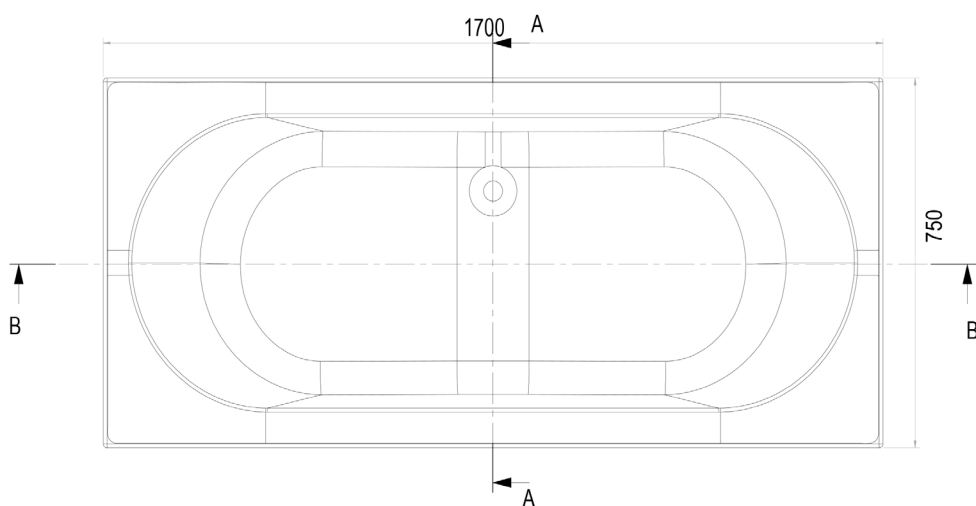

CODE WSBM1770

SIZE 1700 X 700 X 380 (H) MM

COLOUR WHITE

REINFORCED BATHS

MAGNUS 1700 X 750MM

WSBM1775

PRODUCT	MAGNUS DOUBLE ENDED
CODE	WSBM1775
SIZE	1700 X 750 X 380 (H) MM
COLOUR	WHITE

SECTION A-A