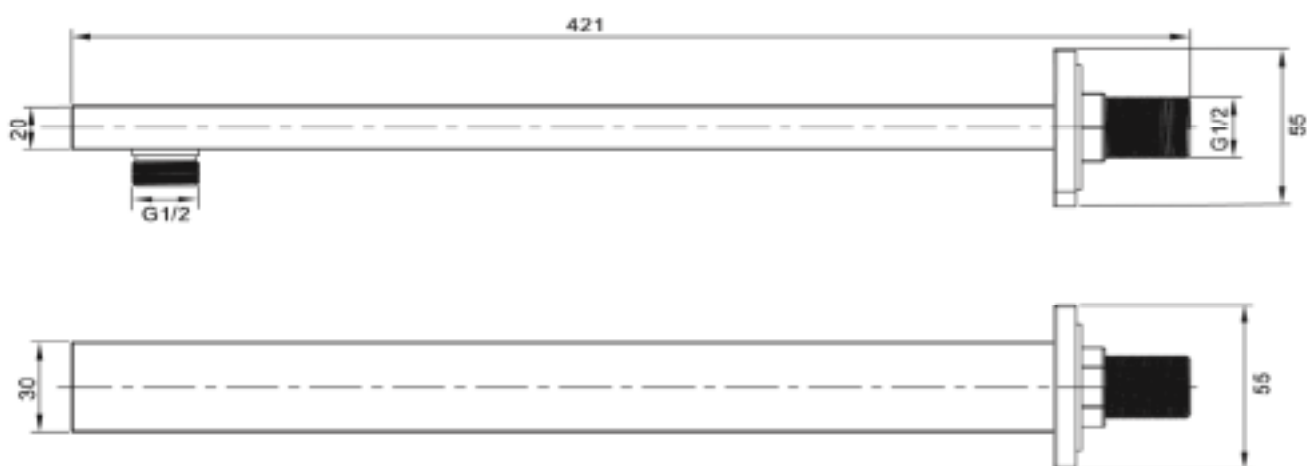

RECTANGULAR SHOWER ARM

CODE: WSV010 - CHROME

CODE: WSV010B - BLACK

CODE: WSV010BR - BRUSHED BRASS

MANUFACTURER: THE WHITE SPACE

RANGE: DC THERMOSTATIC SHOWER VALVES

PRODUCT INFORMATION: RECTANGULAR SHOWER ARM