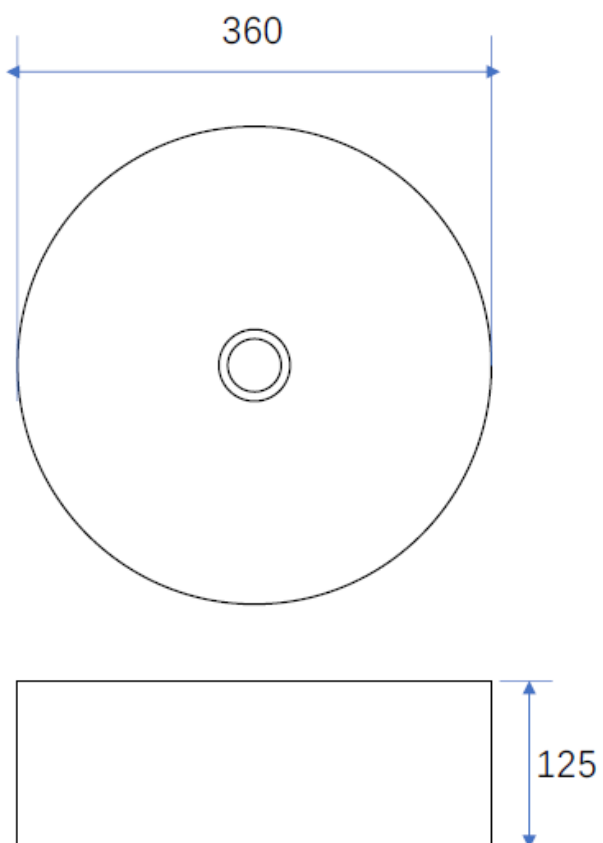

CHOICE FINELINE PATTERNED BOWL

PRODUCT	FILENLINE BOWL
CODE	CB36FL
SIZE	360 X 360 X 125MM
COLOUR	WHITE