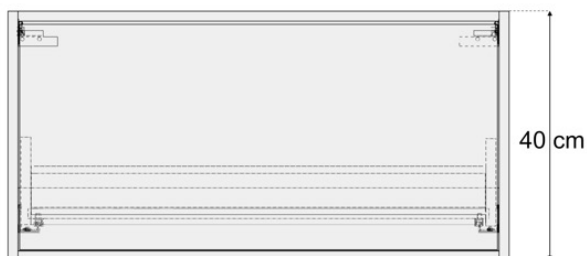

CHOICE 80CM WALL HUNG UNIT

PRODUCT 80CM WALL HUNG UNIT

CODE CW80W
CW80LG
CW80DG
CW80G

SIZE 800 X 455 (H) X 400MM

COLOUR WHITE
LIGHT GREY
DARK GREY
DARK SAGE GREEN