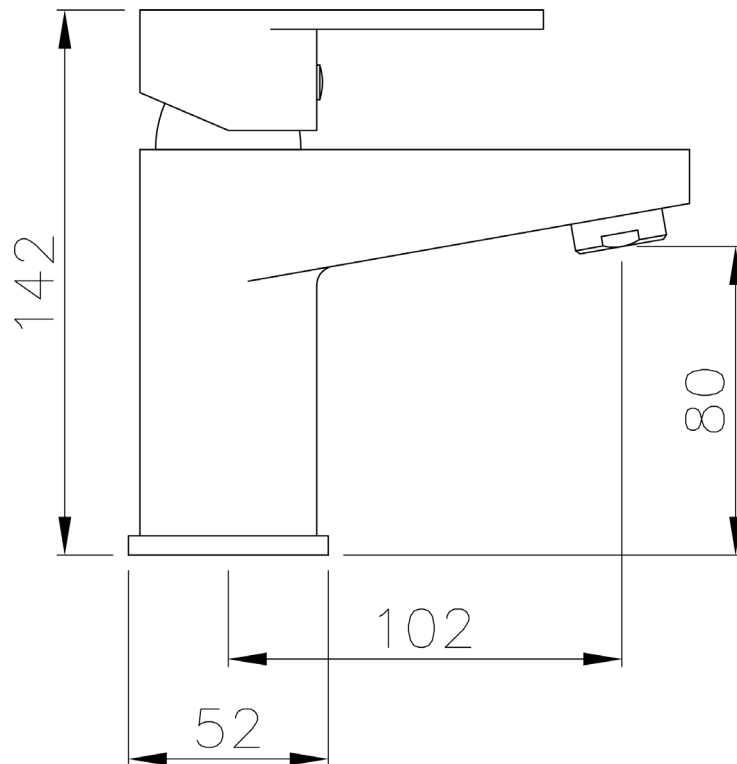

PRODUCT INFORMATION: MIRROR 80 X 80CM

BRASSWARE

LEVA BRASSWARE MONOBLOC BASIN MIXER WSTL01

CODE: WSTL01

MANUFACTURER: THE WHITE SPACE

RANGE: LEVA

PRODUCT INFORMATION: LEVA MONOBLOC
BASIN MIXER WITH SPRUNG PLUG WASTE - CHROME