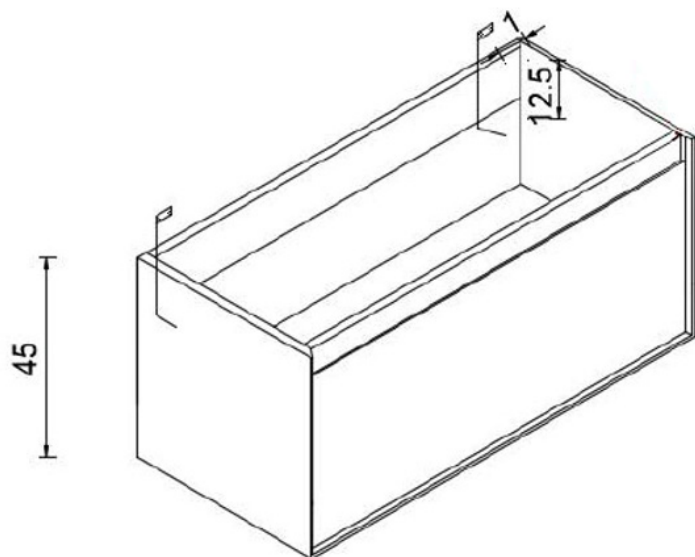

DISTRIKT 61CM WALL HUNG VANITY UNIT

PRODUCT 61CM WALL HUNG VANITY UNIT

CODE DISF60W (MATT WHITE)
DISF60TO (TOBACCO OAK)
DISF60MG (MATT MID GREY)
DISF60AG (MATT ANTHRACITE GREY)

SIZE 600 X 456 (H) X 450MM