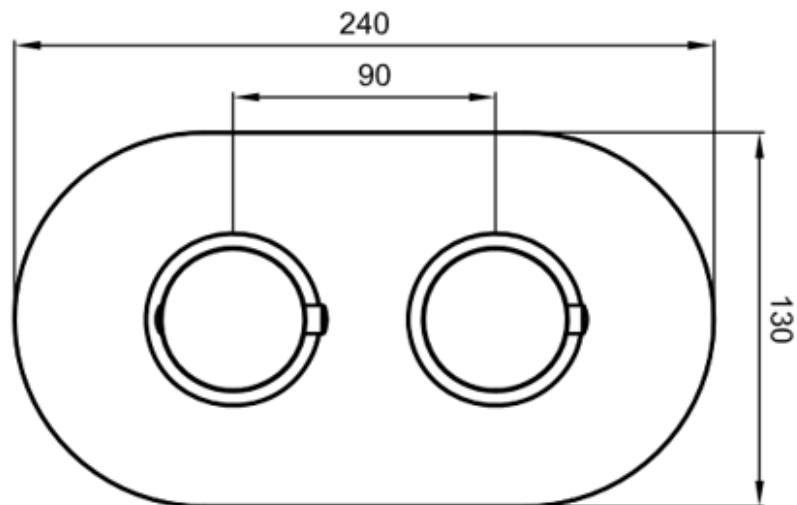

LOZENGE SHAPE THERMOSTATIC SHOWER VALVE - DUAL OUTLET

CODE: SV02 - CHROME

CODE: SV02B - MATT BLACK

CODE: SV02BR - BRUSHED BRASS

MANUFACTURER: THE WHITE SPACE

RANGE: YES BAR SHOWER

PRODUCT INFORMATION: DUAL CONTROL
BAR VALVE WITH SLIDE RAIL