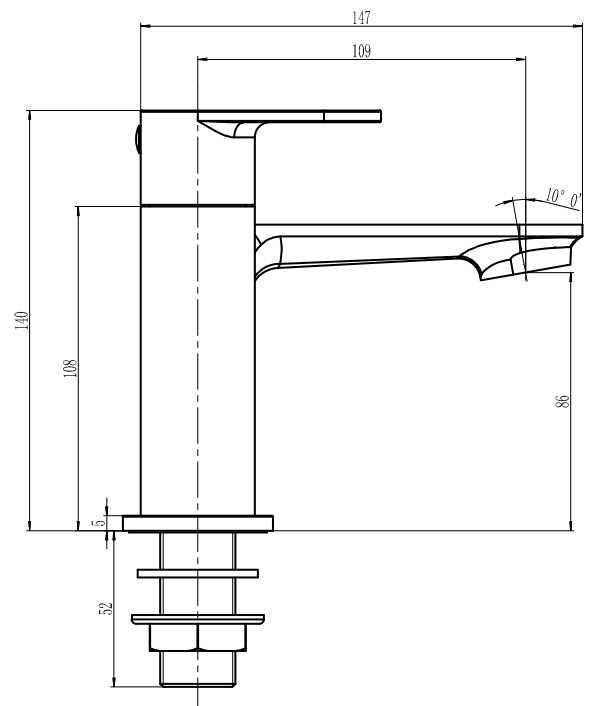

TRUE BRASSWARE BATH FILLER LEV03

CODE: LEV03

MANUFACTURER: THE WHITE SPACE

RANGE: TRUE BRASSWARE

PRODUCT INFORMATION: TRUE BRASSWARE
BATH FILLER - CHROME