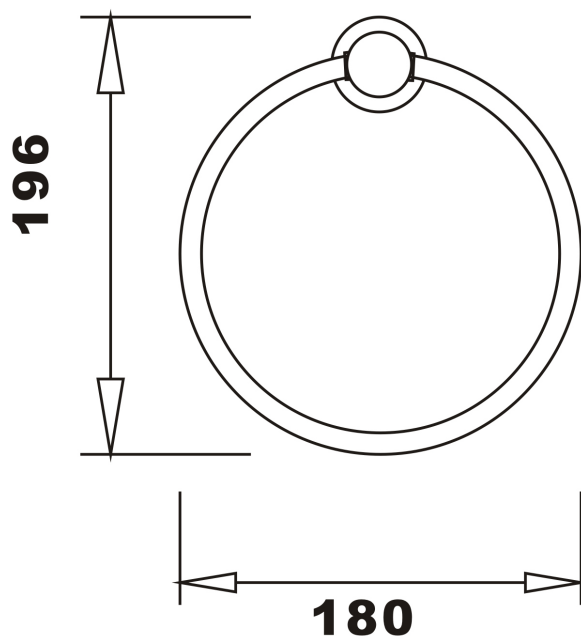

CAPITA ACCESSORIES

TOWEL RING

CAP2C

PRODUCT	TOWEL RING
CODE	CAP2C - CHROME CAP2B - MATT BLACK CAP2BR - BRUSHED BRASS
SIZE	180 X 196 X 72MM
COLOUR	CHROME