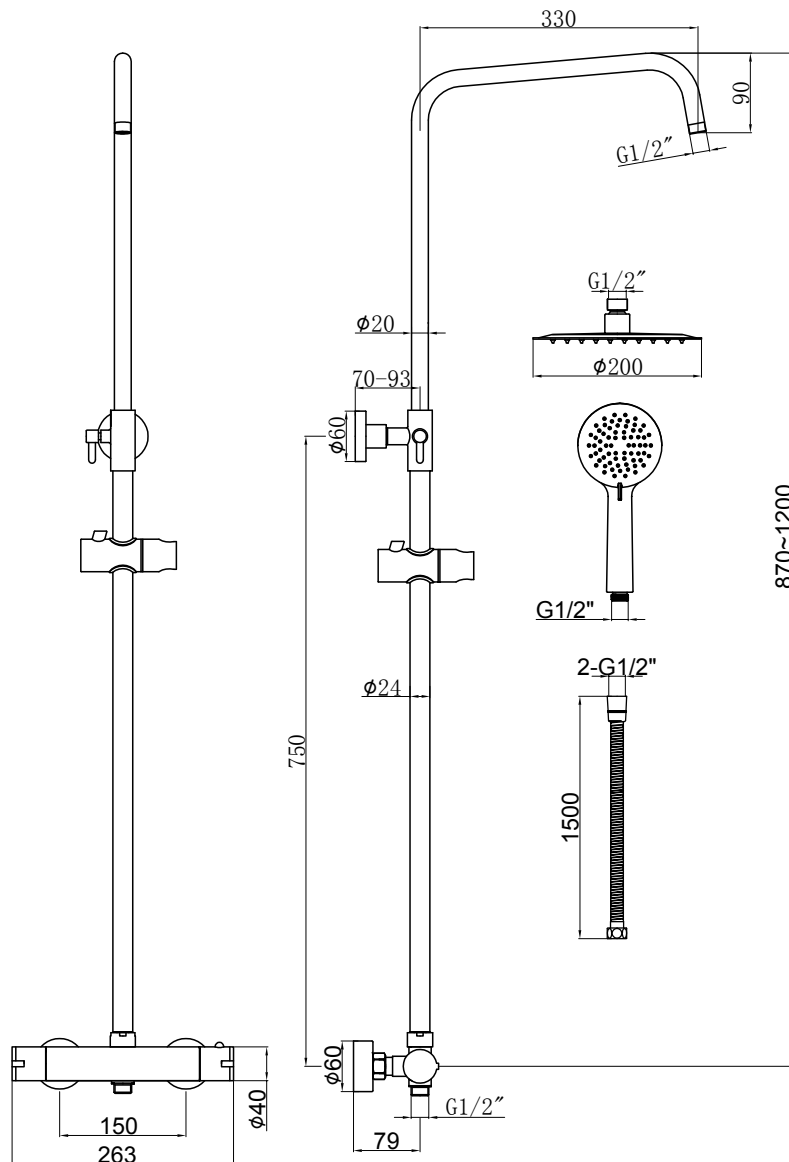

YES BAR SHOWER- DUAL CONTROL BAR VALVE WITH INTEGRAL FIXED HEAD AND SLIDE RAIL - YES1B

CODE: YES1B - BLACK

CODE: YES1BR - BRUSHED BRASS

MANUFACTURER: THE WHITE SPACE

RANGE: YES BAR SHOWER