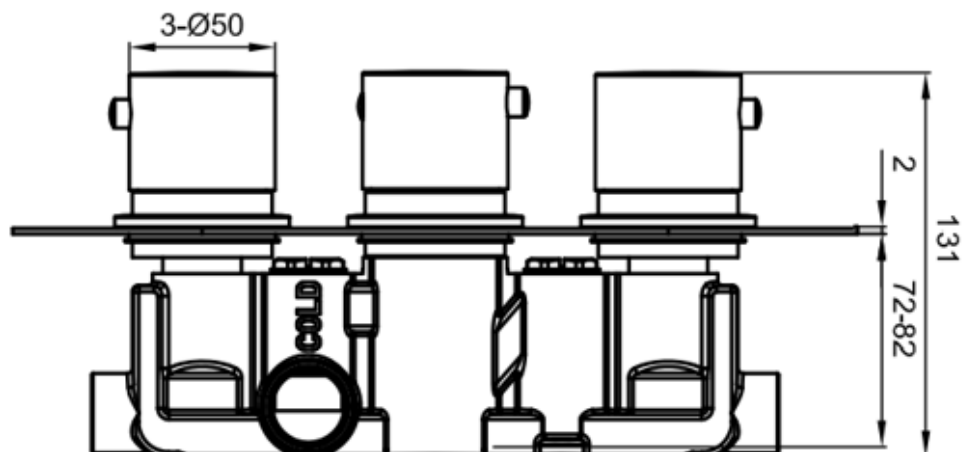

LOZENGE SHAPE THERMOSTATIC SHOWER VALVE - 3 KNOB DUAL OUTLET

CODE: SV03 - CHROME

CODE: SV03B - MATT BLACK

CODE: SV03BR - BRUSHED BRASS

MANUFACTURER: THE WHITE SPACE

RANGE: YES BAR SHOWER

PRODUCT INFORMATION: DUAL CONTROL BAR VALVE WITH SLIDE RAIL