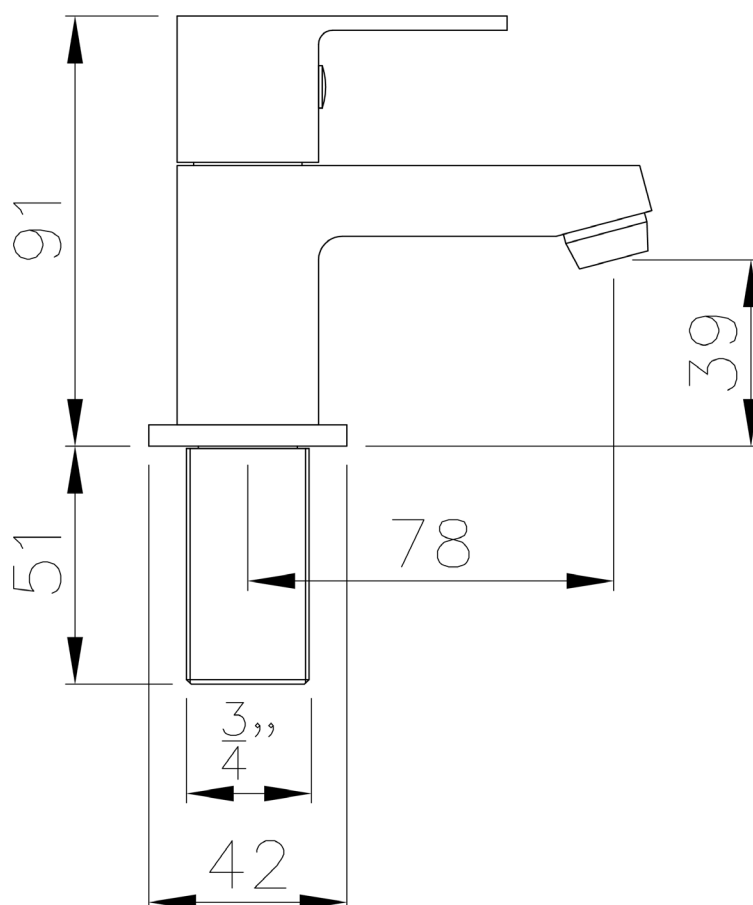

FORTE BRASSWARE

BATH PILLAR TAPS

WSTF03

CODE: WSTF03

MANUFACTURER: THE WHITE SPACE

RANGE: FORTE

PRODUCT INFORMATION: FORTE BATH PILLAR TAPS -
CHROME

FORTE BRASSWARE