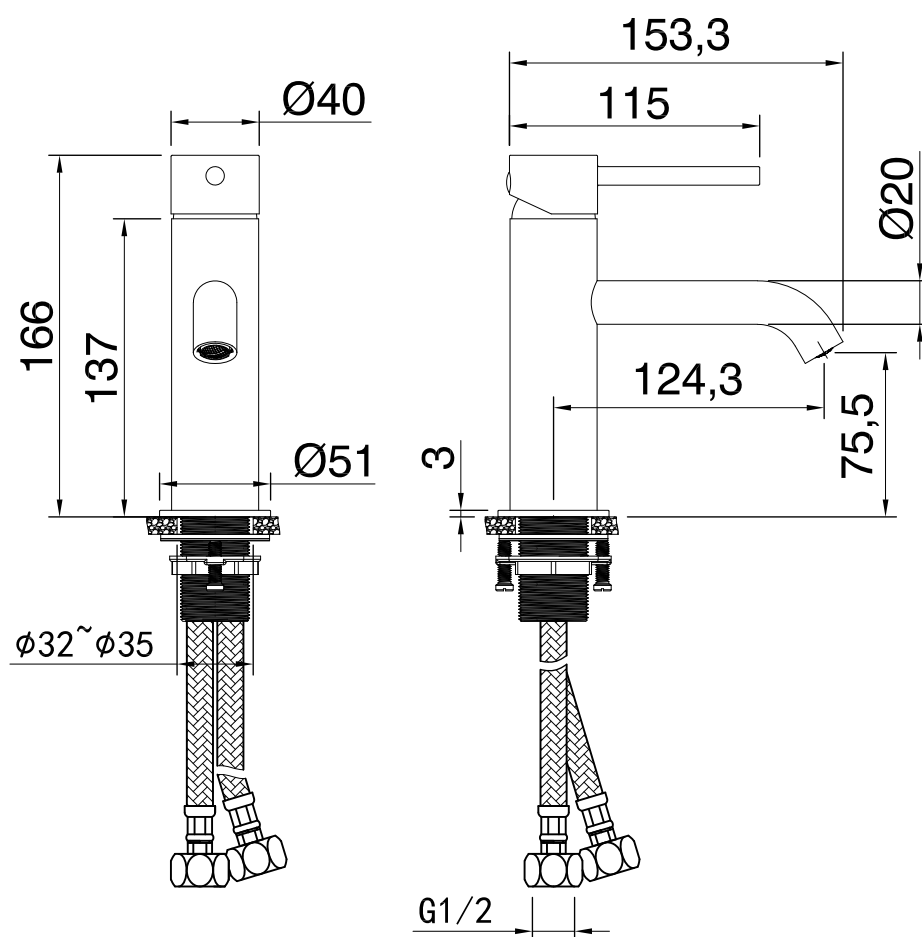

PIN LUX - MONO BASIN MIXER

PRODUCT MONO BASIN MIXER

CODE PINL02 - CHROME
PINL02K - MATT BLACK
PINL02BR - BRUSHED BRASS

MIN PRESSURE 0.5 BAR