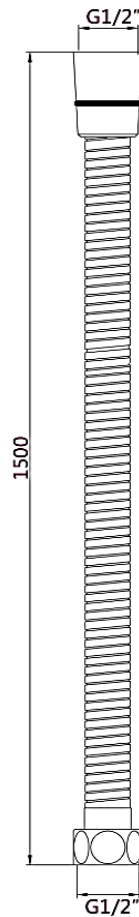

SHOWER HANDSET WALL BRACKET - SQUARE

CODE: SQWB1 - CHROME

CODE: SQBW1K - BLACK

MANUFACTURER: THE WHITE SPACE

RANGE: DC THERMOSTATIC SHOWER VALVES

PRODUCT INFORMATION: SHOWER SLIDER RAIL KIT - WITH WALL ELBOW