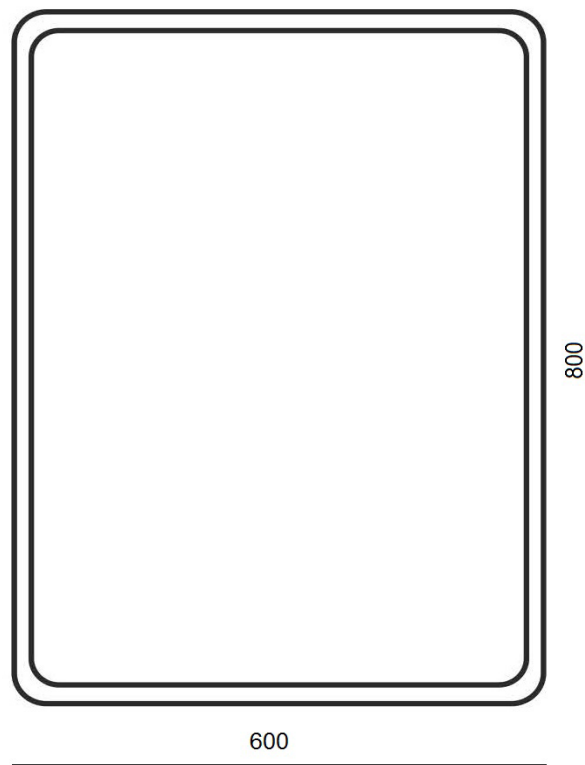

ILLUMINATED MIRRORS

HEY U 60 X 80CM

WSM001

CODE: WSM001

MANUFACTURER: THE WHITE SPACE

RANGE: ILLUMINATED MIRROR

PRODUCT INFORMATION: HEY U ILLUMINATED
MIRROR 60 X 80CM

ILLUMINATED MIRRORS