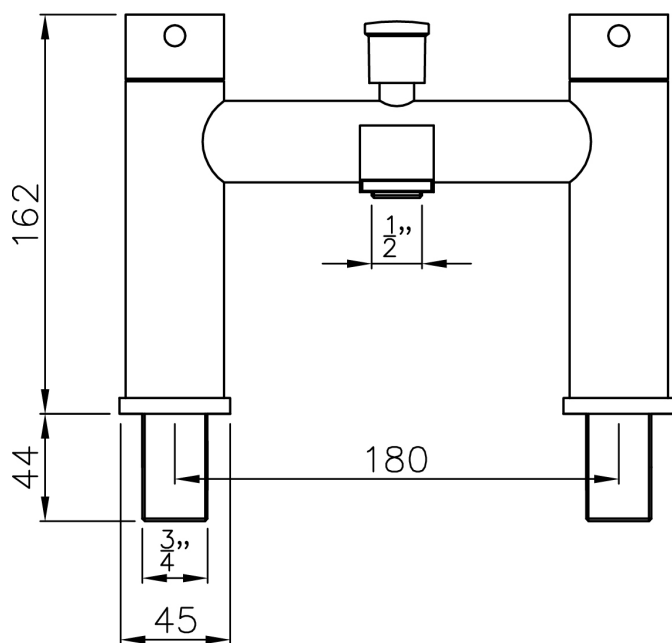

PRODUCT INFORMATION: FALL BATH SHOWER
MIXER - CHROME

FORTE BRASSWARE MOBLOC BASIN MIXER WSTF01

CODE: WSTF01

MANUFACTURER: THE WHITE SPACE

RANGE: FORTE

PRODUCT INFORMATION: FORTE MONOBLOC BASIN MIXER
WITH SPRUNG PLUG WASTE - CHROME