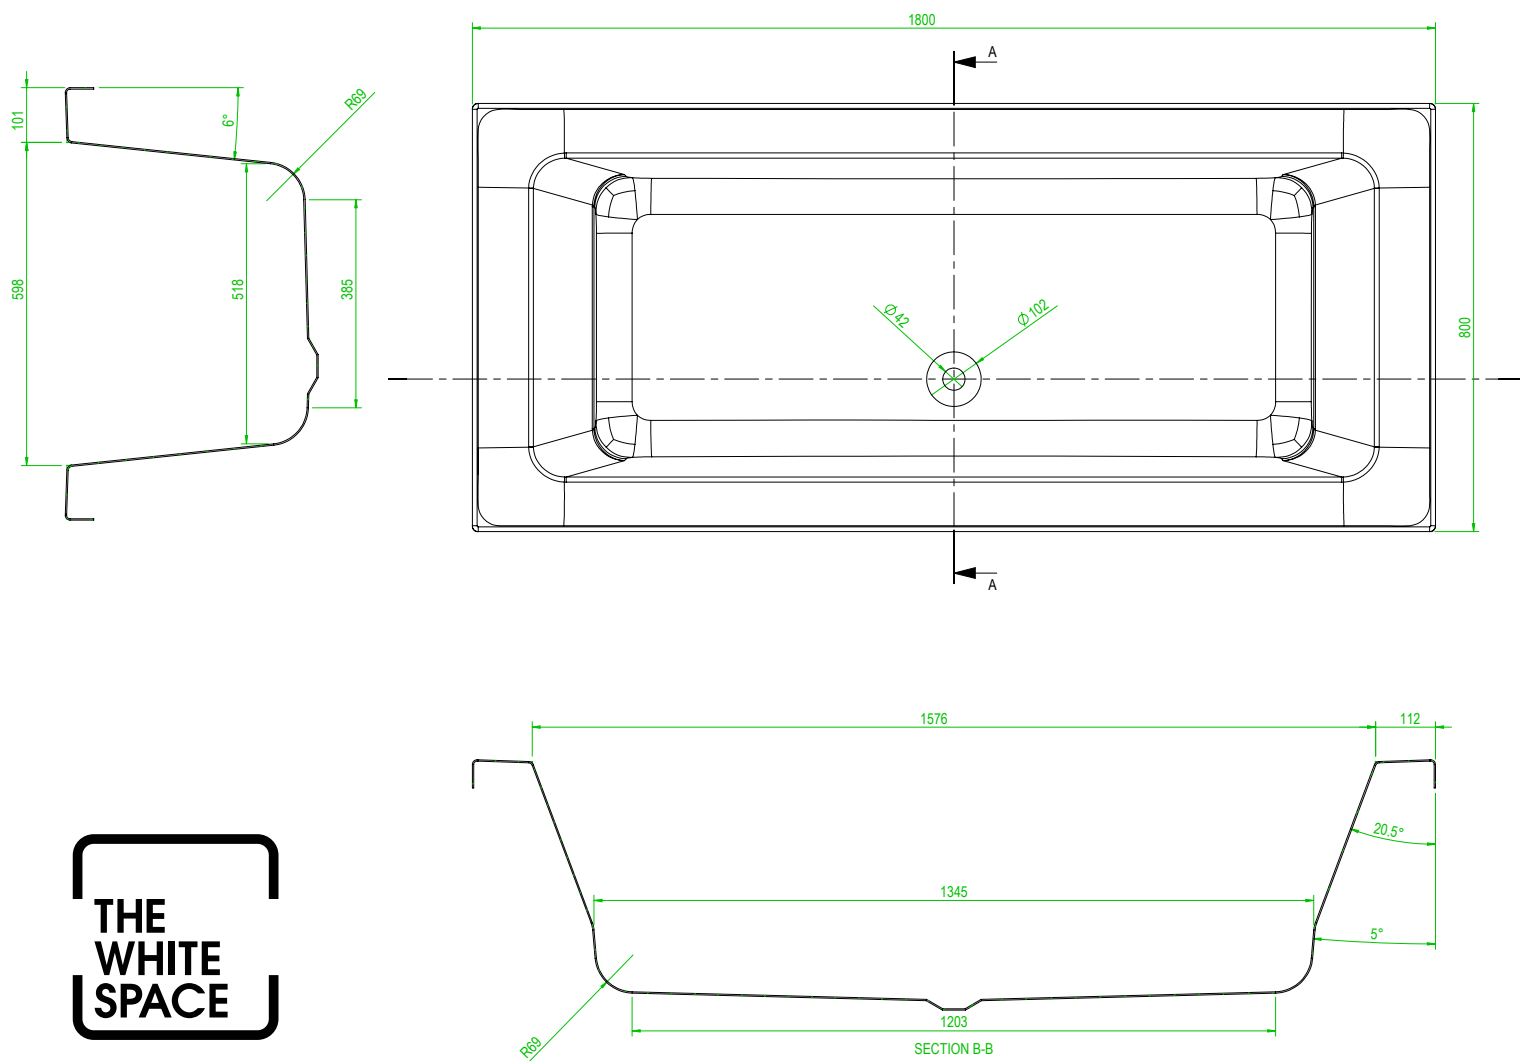

REINFORCED BATHS ALUNA

1800 X 800MM

ALU1880

CODE: ALU1880

MANUFACTURER: THE WHITE SPACE

RANGE: REINFORCED BATHS

PRODUCT INFORMATION: ALUNA DOUBLE ENDED
BATH 1800 X 800MM - WHITE