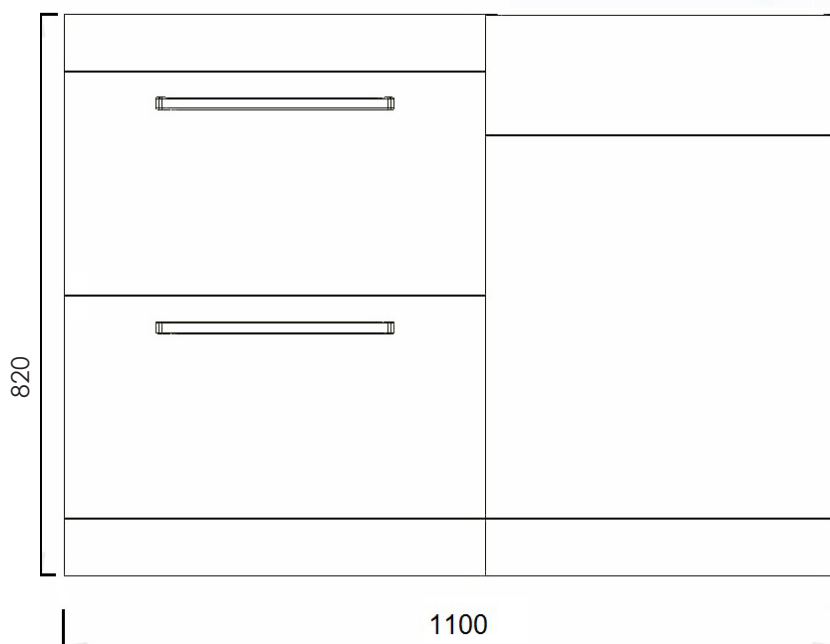

SCENE FURNITURE L SHAPE UNIT

CODE: WSLFB60WH GLOSS WHITE
CODE: WSLFB60AG GLOSS ASH GREY
CODE: WSLFB60CH GLOSS CHARCOAL

MANUFACTURER: THE WHITE SPACE

RANGE: SCENE FURNITURE - STANDARD COLOURS

PRODUCT INFORMATION: BASIN UNIT WITH 2
DRAWERS