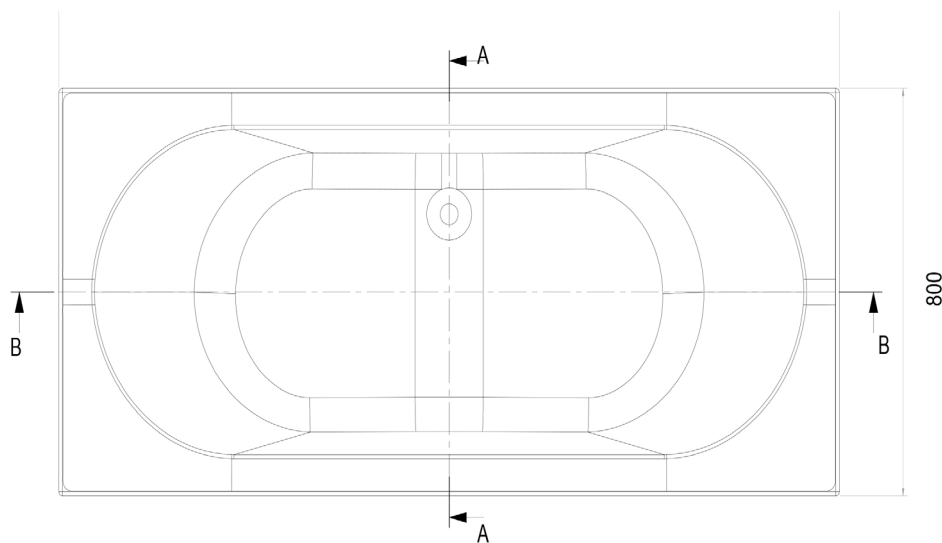

REINFORCED BATHS

MAGNUS 1800 X 800MM

WSBM1880

PRODUCT MAGNUS DOUBLE ENDED

CODE WSBM1880

SIZE 1800 X 800 X 380 (H) MM

COLOUR WHITE