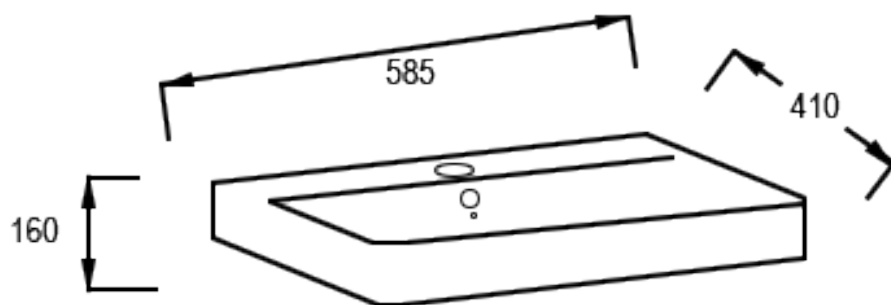

CODE AMB60

SIZE 160 X 585 X 410 MM

COLOUR EURO WHITE

Barwick Bathroom Distribution LLP
40 Wharfedale Road, Euroway Trading Estate, Bradford,
West Yorkshire, BD4 6SG

T: 01274 687555 F: 01274 651134 E: sales@barwick.co.uk