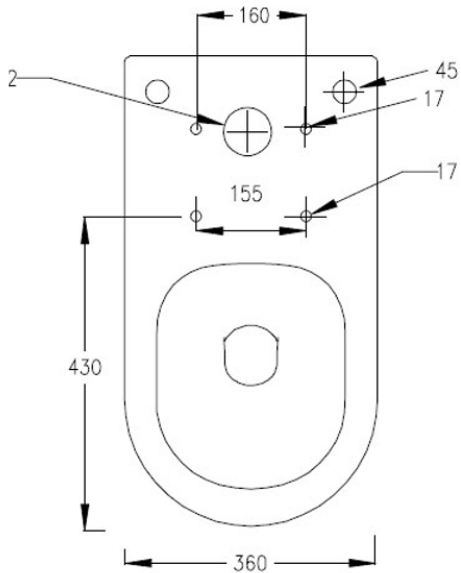

CODE EUW4

SIZE 390 X 840 (H) X 650MM

COLOUR WHITE

EUNA RIMLESS BACK TO WALL WC - EUW1

PRODUCT RIMLESS BACK TO WALL WC

CODE EUW1

SIZE 370 X 415 (H) X 545MM

COLOUR WHITE

LAB RIMLESS CLOSE COUPLED WC (OPEN BACK) - LABW3

PRODUCT RIMLESS CLOSE COUPLED WC (OPEN BACK)

CODE LABW3

SIZE 375 X 830 (H) X 665MM

PAN HEIGHT 425MM

COLOUR MATT WHITE

LAB RIMLESS CLOSE COUPLED WC (CLOSED BACK) - LABW4

PRODUCT RIMLESS CLOSE COUPLED WC (CLOSED BACK)

CODE LABW4

SIZE 375 X 830 (H) X 665MM

PAN HEIGHT 425MM

COLOUR MATT WHITE

LAB RIMLESS BACK TO WALL WC - LABW1

PRODUCT RIMLESS BACK TO WALL WC

CODE LABW1