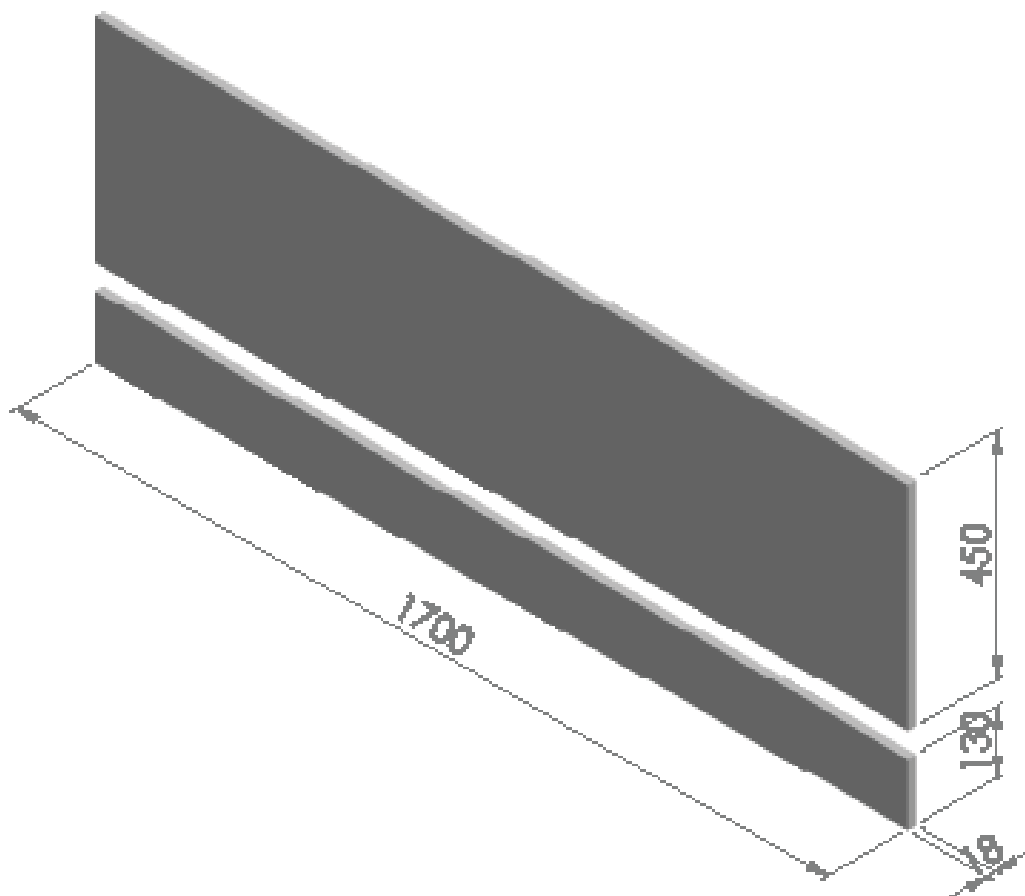

MANUFACTURER: THE WHITE SPACE

RANGE: SCENE FURNITURE - STANDARD COLOURS

PRODUCT INFORMATION: BATH PANEL

BATH PANEL 1800MM

CODE:

WSSBP18WH	GLOSS WHITE - 1800MM
WSSBP18AG	GLOSS ASH GREY - 1800MM
WSSBP18CH	GLOSS CHARCOAL - 1800MM