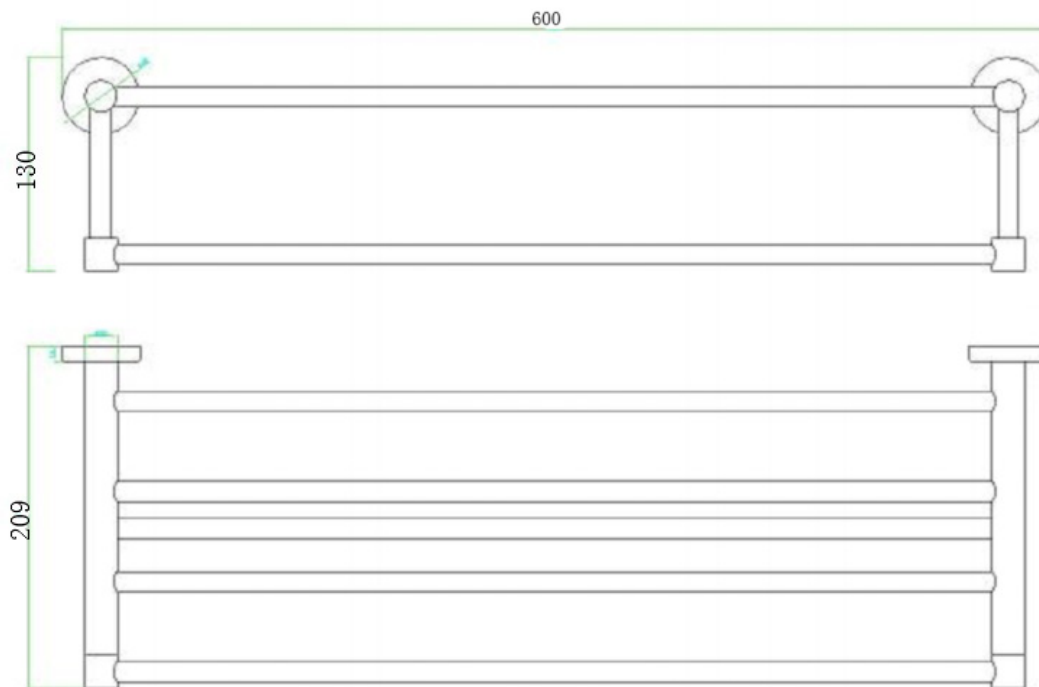

CAPITA ACCESSORIES

TOWEL RACK

CAP11C

PRODUCT	TOWEL RACK
CODE	CAP11C
SIZE	600 X 130 X 209MM
COLOUR	CHROME