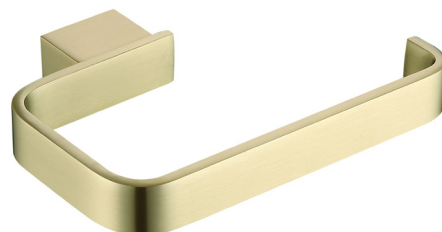

LEGEND ACCESSORIES

LIQUID SOAP DISPENSER

PRODUCT LIQUID SOAP DISPENSER

CODE LEG9C - CHROME
LEG9B - BLACK

SIZE 73 X 180 (H) X 73MM

LEGEND ACCESSORIES

DOUBLE TUMBLER AND HOLDER

PRODUCT DOUBLE TUMBLER AND HOLDER

CODE LEG5C - CHROME
LEG5B - BLACK

SIZE 195 X 85 (H) X 94MM

LEGEND ACCESSORIES

TOILET ROLL HOLDER

PRODUCT	TOILET ROLL HOLDER
CODE	LEG1C - CHROME LEG1B - BLACK LEG1BR - BRUSHED BRASS
SIZE	153 X 20 (H) X 104MM

LEGEND ACCESSORIES

TOWEL RING

PRODUCT	TOWEL RING
CODE	LEG2C - CHROME LEG2B - BLACK LEG2BR - BRUSHED BRASS
SIZE	220 X 25 (H) X 104MM

LEGEND ACCESSORIES

TOWEL RAIL

PRODUCT TOWEL RAIL

CODE LEG10C - CHROME
LEG10B - BLACK