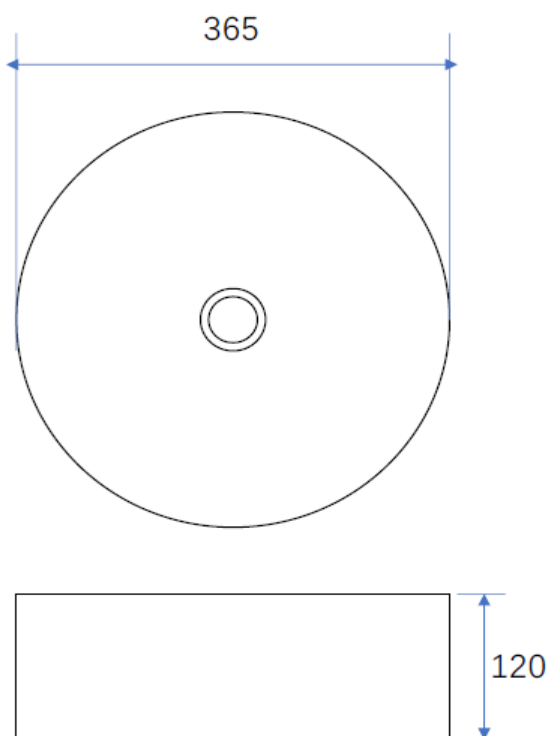

CHOICE CHEVRON PATTERNED BOWL

PRODUCT	CHEVRON BOWL
CODE	CB36CH
SIZE	365 X 365 X 120MM
COLOUR	WHITE