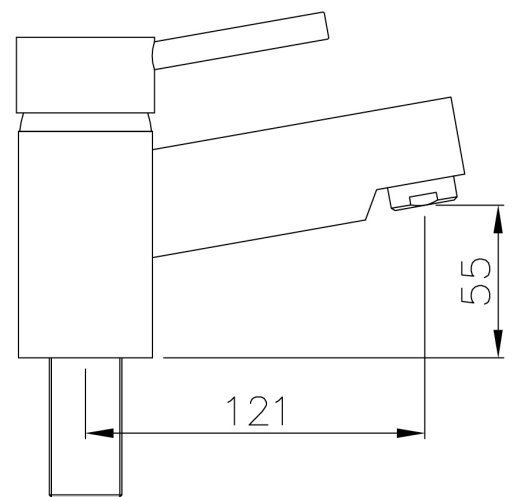

PRODUCT INFORMATION: PIN BATH PILLAR TAPS
- CHROME

PIN BRASSWARE

BATH FILLER

WSTP06

CODE: WSTP06

MANUFACTURER: THE WHITE SPACE

RANGE: PIN

PRODUCT INFORMATION: PIN BATH FILLER - CHROME