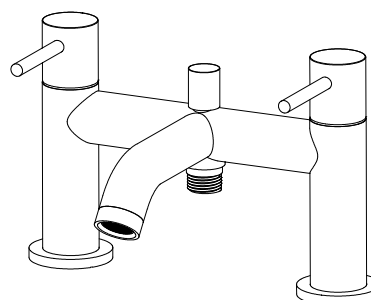

PRODUCT BATH SHOWER MIXER

CODE PINL05 - CHROME
PINL05K - MATT BLACK
PINL05BR - BRUSHED BRASS

MIN PRESSURE 1.5 BAR

PIN LUX - TALL BASIN MIXER

PRODUCT TALL BASIN MIXER

CODE PINL06 - CHROME
PINL06K - MATT BLACK
PINL06BR - BRUSHED BRASS