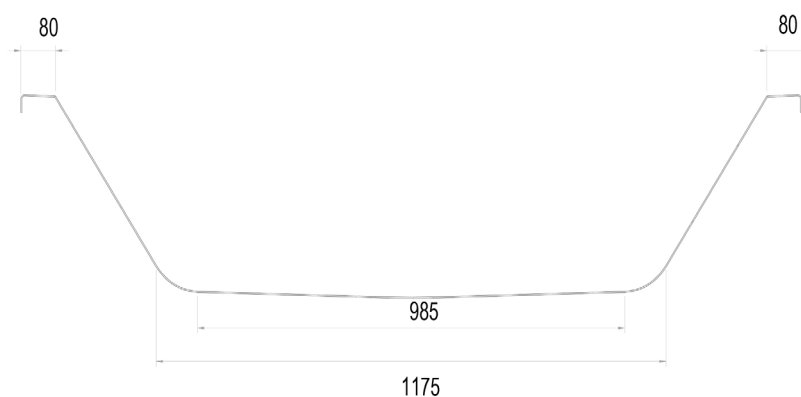

REINFORCED BATHS

MAGNUS 1800 X 800MM

WSBM1880

PRODUCT MAGNUS DOUBLE ENDED

CODE WSBM1880

SIZE 1800 X 800 X 380 (H) MM

COLOUR WHITE