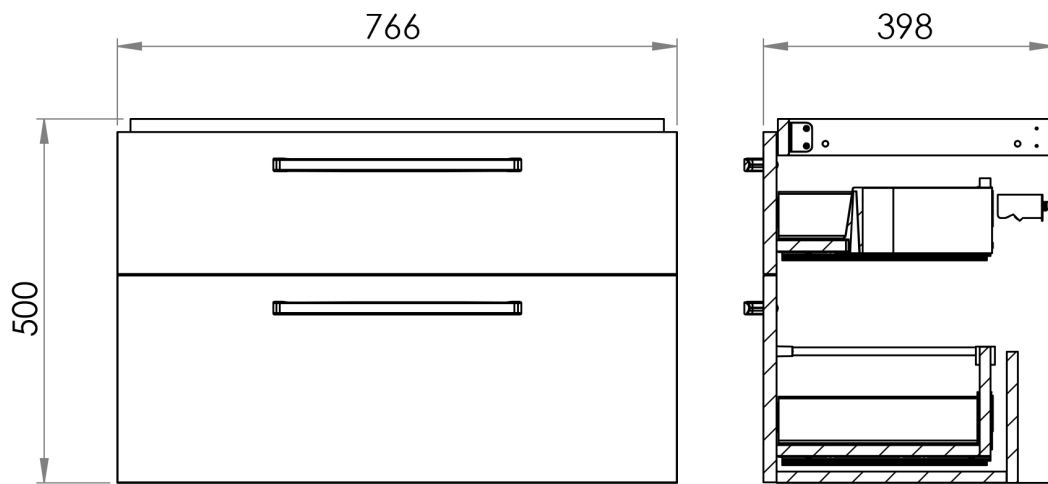

SCENE FURNITURE 80CM WALL HUNG VANITY UNIT

CODE: SW80DI - DARK INDIGO

CODE: SW80WH - GLOSS WHITE

CODE: SW80AG - GLOSS ASH GREY

CODE: SW80CH - GLOSS CHARCOAL

MANUFACTURER: THE WHITE SPACE

RANGE: SCENE FURNITURE

PRODUCT INFORMATION: 80CM WALL HUNG VANITY UNIT