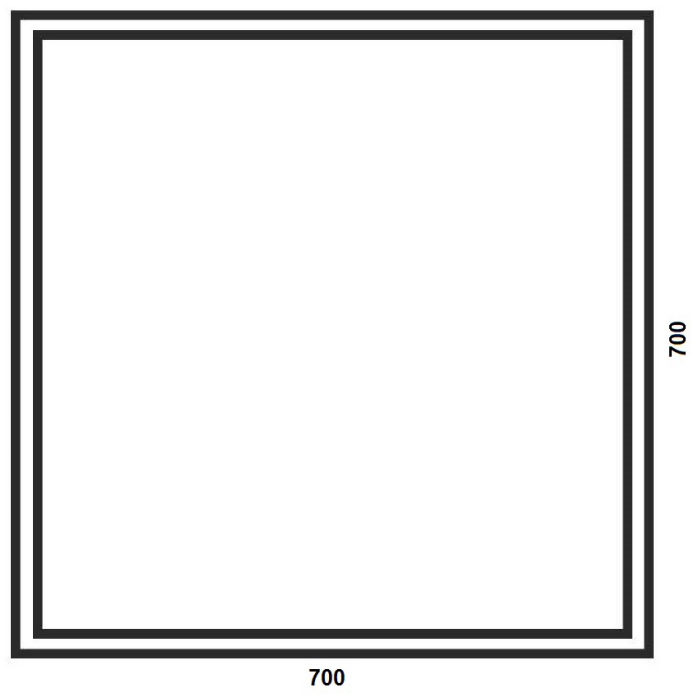

PRODUCT INFORMATION: FRAME ILLUMINATED
MIRROR 60 X 80CM

ILLUMINATED MIRRORS FRAME 70 X 70CM WSM021

CODE: WSM021

MANUFACTURER: THE WHITE SPACE

RANGE: ILLUMINATED MIRROR

PRODUCT INFORMATION: FRAME ILLUMINATED
MIRROR 70 X 70CM