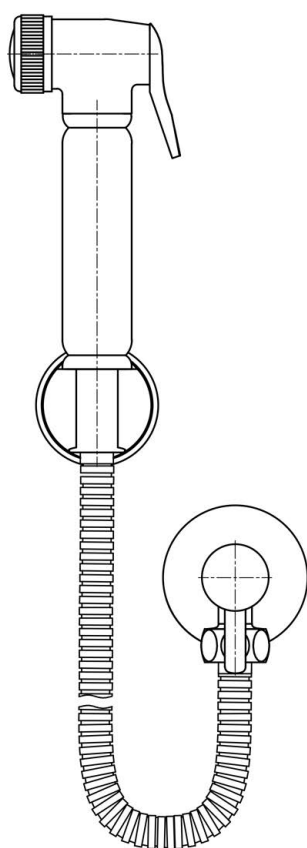

DOUCHE SPRAY KIT WITH MANUAL VALVE - CHROME

CODE: DSK2

MANUFACTURER: THE WHITE SPACE

RANGE: DOUCHE SPRAY KITS

PRODUCT INFORMATION: DOUCHE SPRAY KIT WITH MANUAL VALVE