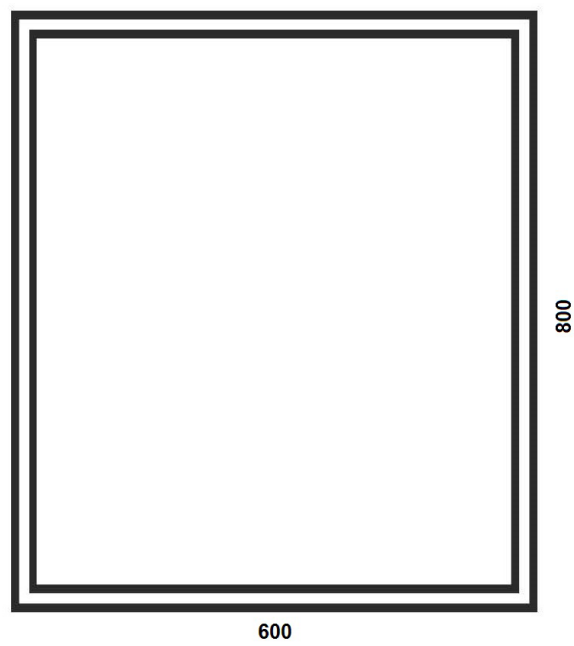

ILLUMINATED MIRRORS FRAME 60 X 80CM WSM020

CODE: WSM020

MANUFACTURER: THE WHITE SPACE

RANGE: ILLUMINATED MIRROR

PRODUCT INFORMATION: FRAME ILLUMINATED
MIRROR 60 X 80CM