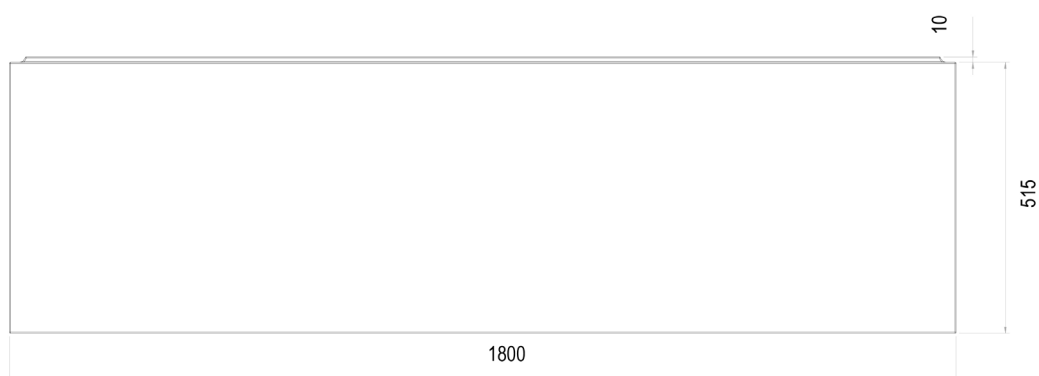

REINFORCED BATH PANEL FRONT

1800MM

WSBP18

CODE: WSBP18

MANUFACTURER: THE WHITE SPACE

RANGE: REINFORCED BATHS

PRODUCT INFORMATION: BATH PANEL 1800MM - WHITE