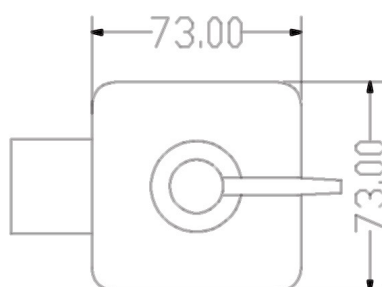

LEGEND ACCESSORIES

LIQUID SOAP DISPENSER

PRODUCT LIQUID SOAP DISPENSER

CODE LEG9C - CHROME
LEG9B - BLACK

SIZE 73 X 180 (H) X 73MM