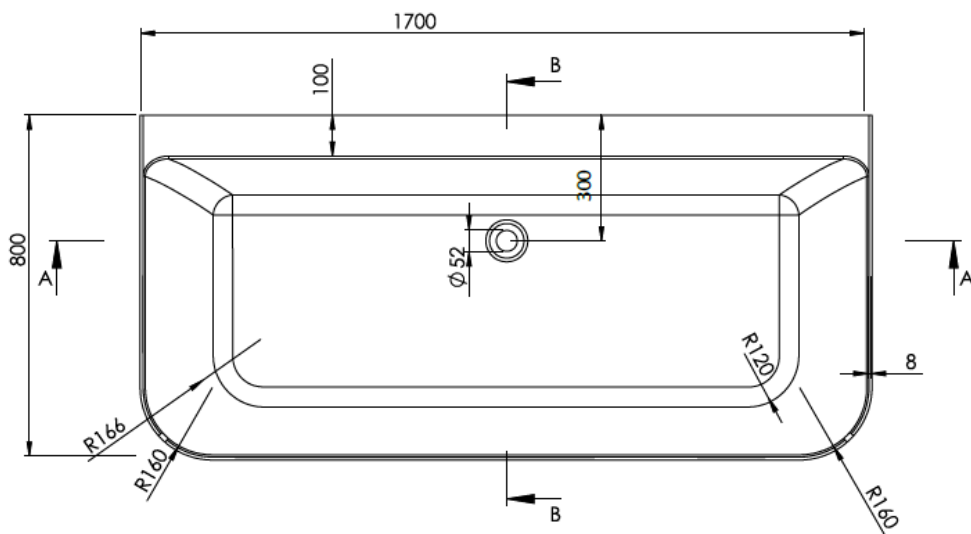

FREESTANDING BATH - D-SHAPE

PRODUCT D-SHAPE FREESTANDING BATH

CODE WSDSH17

SIZE 1700 X 800 X 580MM

CAPACITY 261 LITRES