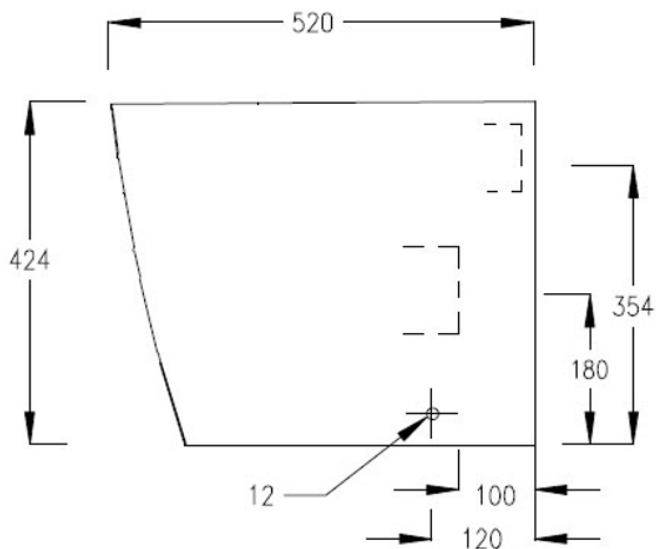

LAB RIMLESS BACK TO WALL WC - LABW1

PRODUCT RIMLESS BACK TO WALL WC

CODE LABW1

SIZE 360 X 424 (H) X 520MM

COLOUR WHITE