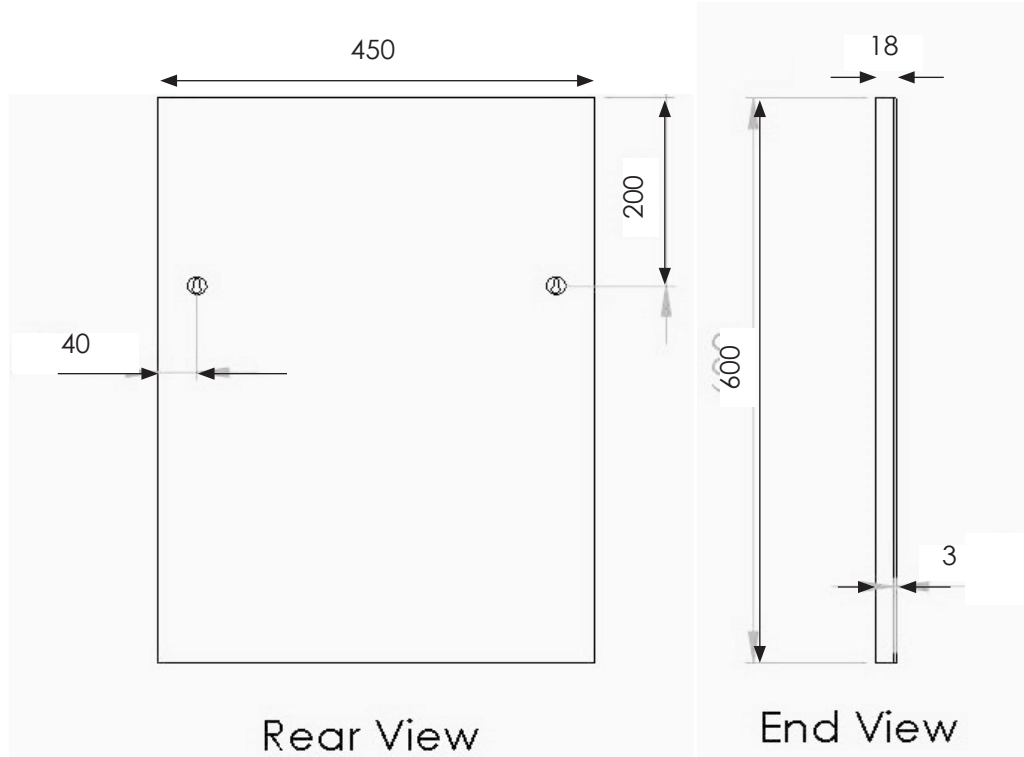

SCENE MIRROR

450 X 600 X 18MM
WSSM45DI

CODE: WSSM45DI

MANUFACTURER: THE WHITE SPACE

RANGE: SCENE FURNITURE - DARK INDIGO

PRODUCT INFORMATION: 45 X 60CM MIRROR