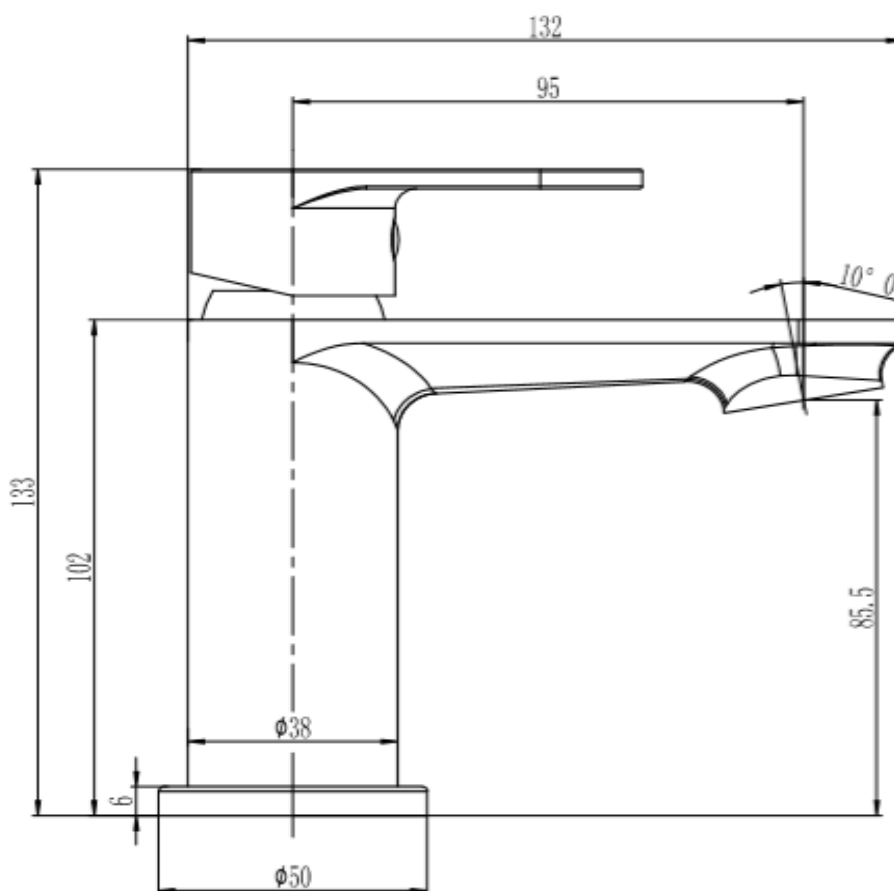

PRODUCT INFORMATION: EVO BLACK BATH
SHOWER MIXER WITH HOSE AND
HANDSET - BLACK

TRUE BRASSWARE MINI MONOBLOC BASIN MIXER LEV01

CODE: LEV01

MANUFACTURER: THE WHITE SPACE

RANGE: TRUE BRASSWARE

PRODUCT INFORMATION: TRUE BRASSWARE
MINI MONOBLOC BASIN MIXER WITH SPRUNG PLUG WASTE -
CHROME