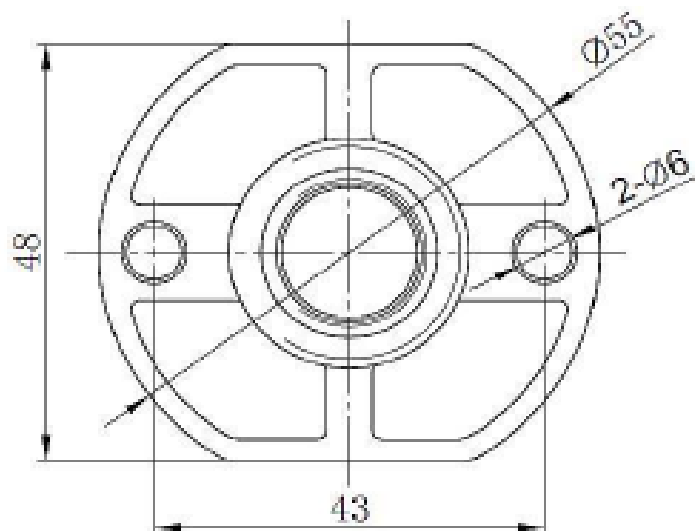

EASY FIX FITTING FOR YES2C

CODE: YES2

MANUFACTURER: THE WHITE SPACE

RANGE: YES BAR SHOWER

PRODUCT INFORMATION: EASY FIX FITTING FOR YES2C