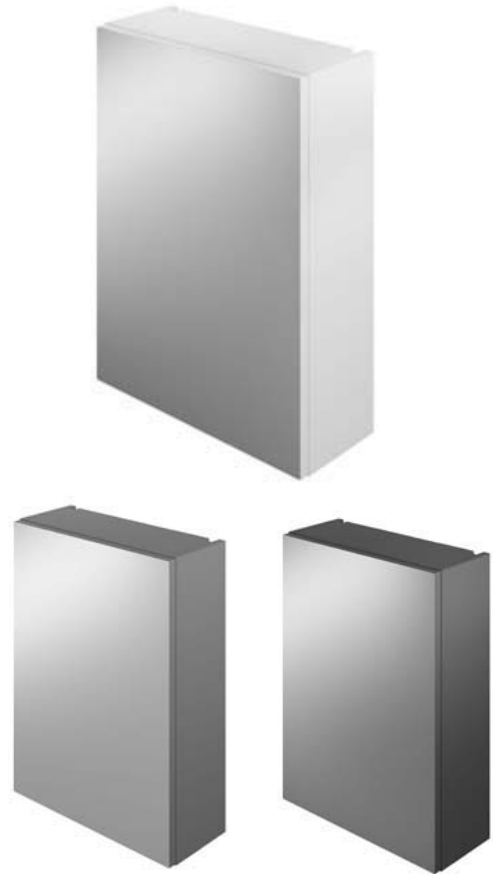

PRODUCT INFORMATION: 45CM SINGLE DOOR MIRROR CABINET

Elevation

End View

SCENE FURNITURE 60CM DOUBLE DOOR MIRROR CABINET

CODE: WSSMC60WH - GLOSS WHITE

CODE: WSSMC60AG GLOSS ASH GREY

CODE: WSSMC60CH GLOSS CHARCOAL