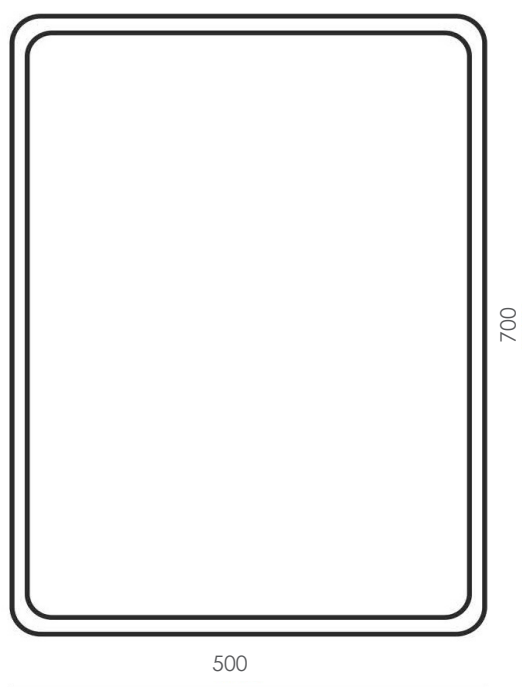

HEY U 50 X 70CM

HEY57

CODE: HEY57

MANUFACTURER: THE WHITE SPACE

RANGE: ILLUMINATED MIRROR

PRODUCT INFORMATION: HEY U ILLUMINATED
MIRROR 50 X 70CM

ILLUMINATED MIRRORS PAR 50 X 70CM WSM005

CODE: WSM005