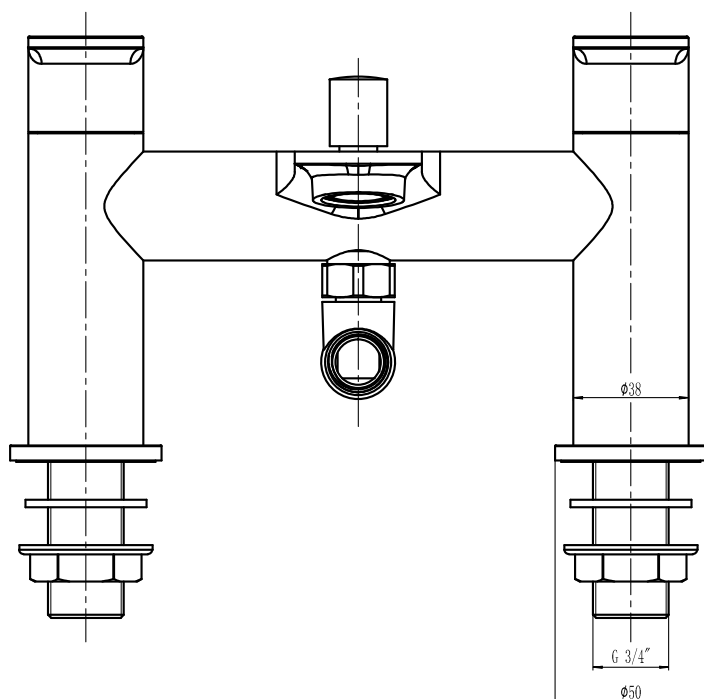

TRUE BRASSWARE BATH SHOWER MIXER LEV04

CODE: LEV04

MANUFACTURER: THE WHITE SPACE

RANGE: TRUE BRASSWARE

PRODUCT INFORMATION: TRUE BRASSWARE

BATH SHOWER MIXER WITH HOSE AND

HANDSET - CHROME