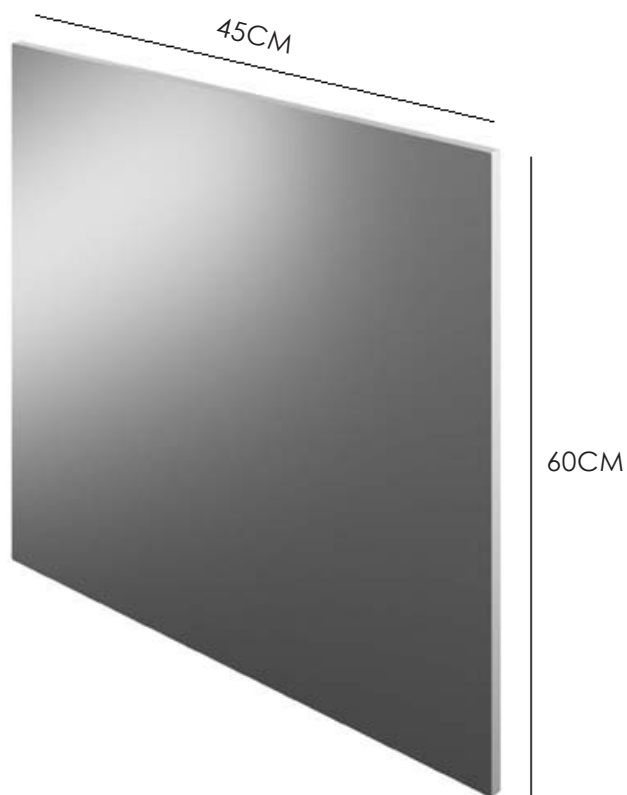

MIRRORS 45 X 60CM

CODE:

WSSM45WH GLOSS WHITE
WSSM45AG GLOSS ASH GREY
WSSM45CH GLOSS CHARCOAL

MANUFACTURER: THE WHITE SPACE

RANGE: SCENE FURNITURE - STANDARD COLOURS

PRODUCT INFORMATION: MIRROR 45 X 60CM