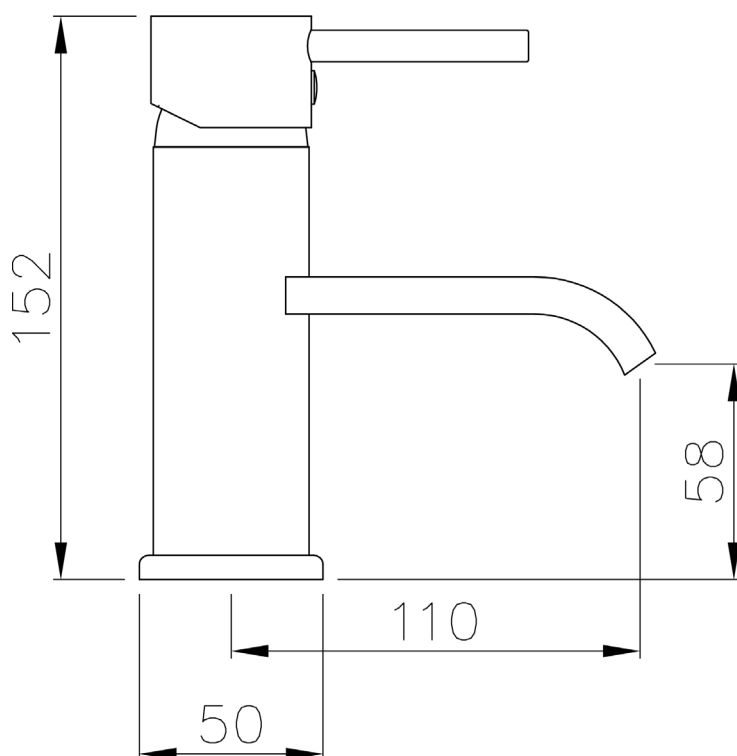

FALL BRASSWARE MONOBLOC BASIN MIXER WSTF51

CODE: WSTF51

MANUFACTURER: THE WHITE SPACE

RANGE: FALL

PRODUCT INFORMATION: FALL MONOBLOC BASIN MIXER WITH
SPRUNG PLUG WASTE - CHROME