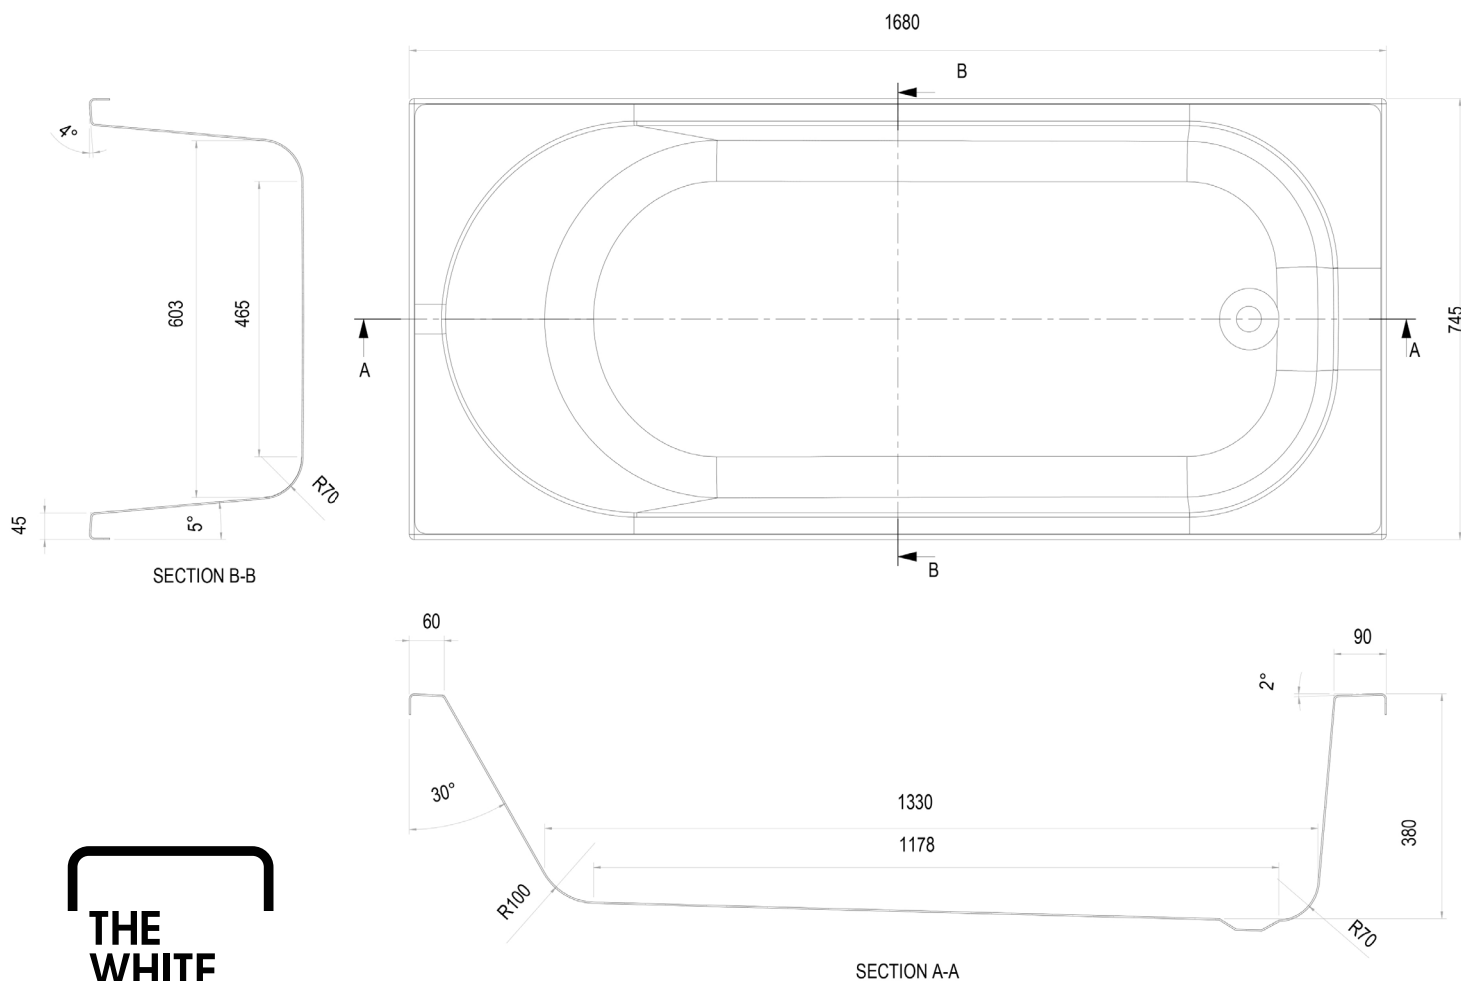

REINFORCED BATHS

ARNOLD 1680 X 685MM

WSBA1770

PRODUCT	ARNOLD SINGLE ENDED
CODE	WSBA1770
SIZE	1680 X 685 X 380 (H) MM
COLOUR	WHITE

REINFORCED BATHS

ARNOLD 1680 X 745MM

WSBA1775

PRODUCT	ARNOLD SINGLE ENDED
CODE	WSBA1775
SIZE	1680 X 745 X 380 (H) MM
COLOUR	WHITE