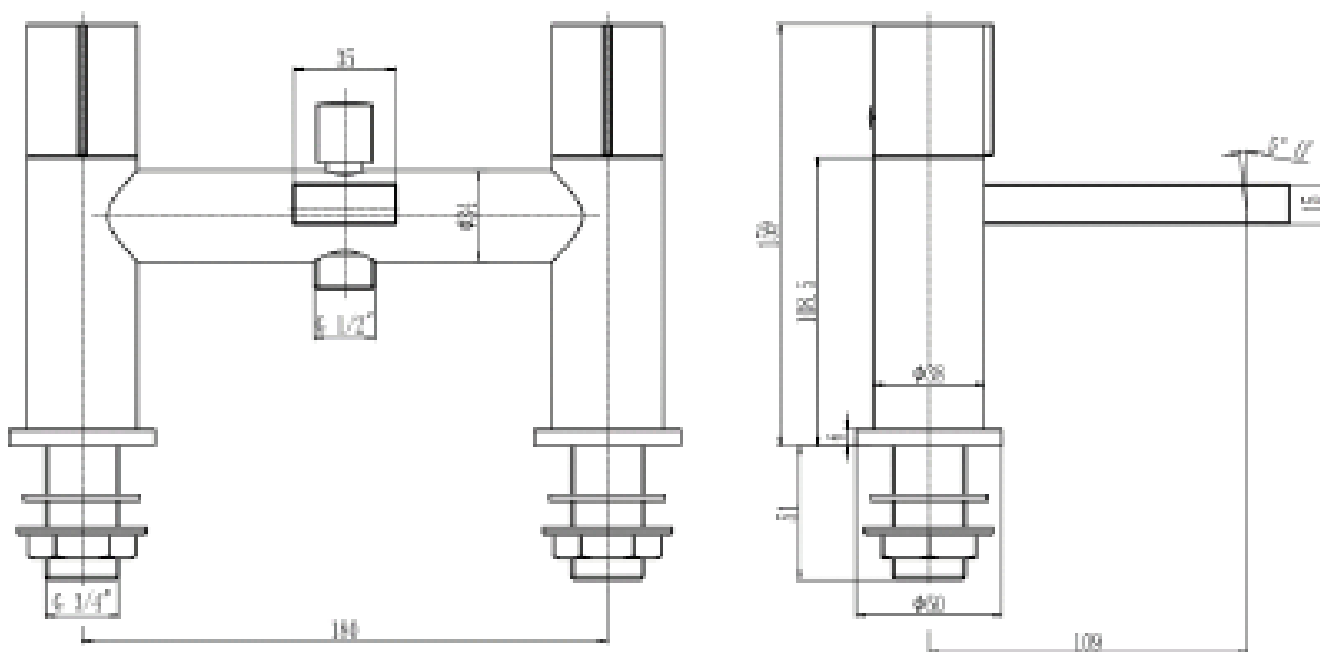

EVO BATH SHOWER MIXER EV3C

CODE: EV3C

MANUFACTURER: THE WHITE SPACE

RANGE: EVO

PRODUCT INFORMATION: EVO BATH SHOWER MIXER
WITH HOSE AND HANDSET - CHROME