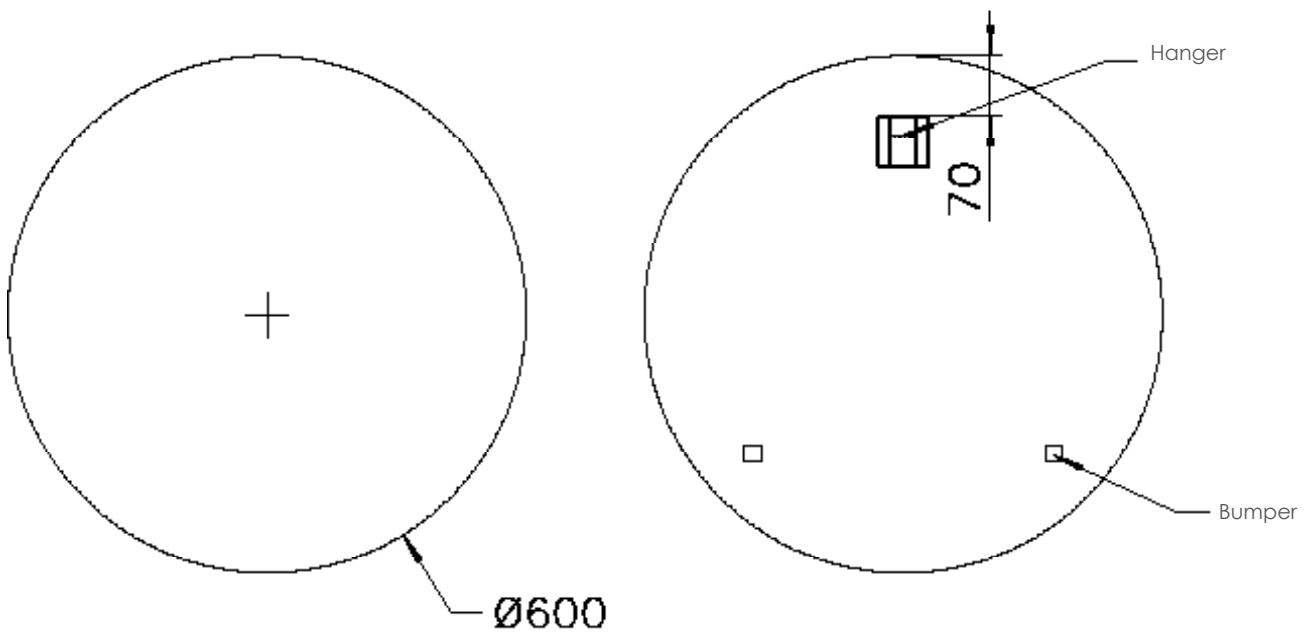

NON - ILLUMINATED MIRRORS

ROUND 60 X 60CM

RDM60

CODE: RDM60

MANUFACTURER: THE WHITE SPACE

RANGE: NON-ILLUMINATED MIRROR

PRODUCT INFORMATION: ROUND
NON-ILLUMINATED MIRROR 60CM DIAMETER