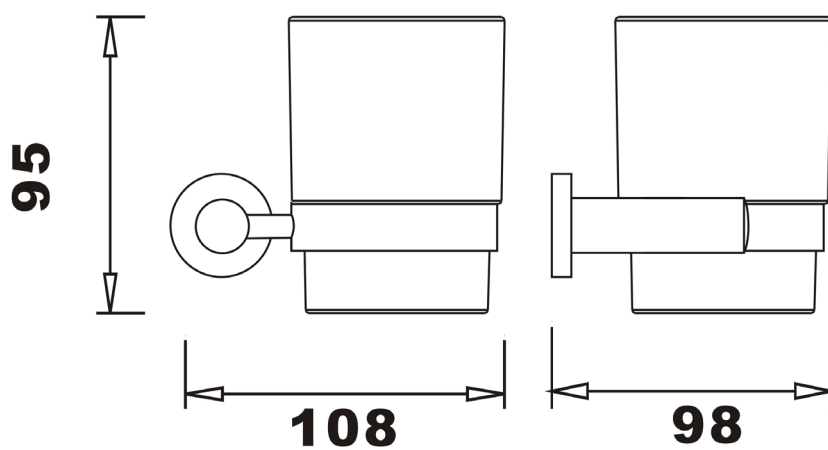

CAPITA ACCESSORIES

TUMBLER AND HOLDER

PRODUCT	TUMBLER AND HOLDER
CODE	CAP5C - CHROME CAP5B - MATT BLACK CAP5BR - BRUSHED BRASS
SIZE	108 X 95 X 98MM