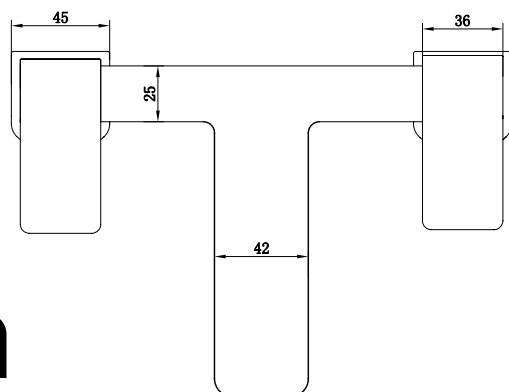

VETO BRASSWARE BATH FILLER

CODE: VET4C - CHROME

CODE: VET4B - BLACK

MANUFACTURER: THE WHITE SPACE

RANGE: VETO

PRODUCT INFORMATION: VETO BATH FILLER