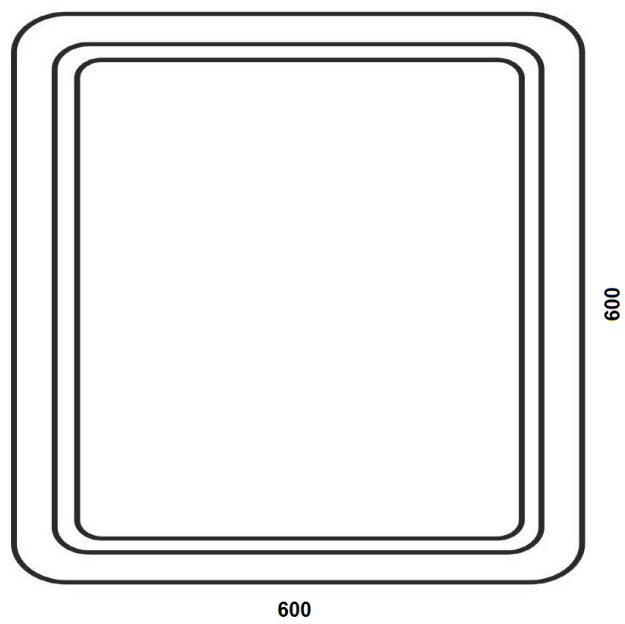

ILLUMINATED MIRRORS

INDY 60 X 60CM

WSM010

CODE: WSM010

MANUFACTURER: THE WHITE SPACE

RANGE: ILLUMINATED MIRROR

PRODUCT INFORMATION: INDY
ILLUMINATED MIRROR 60 X 60CM

ILLUMINATED MIRRORS