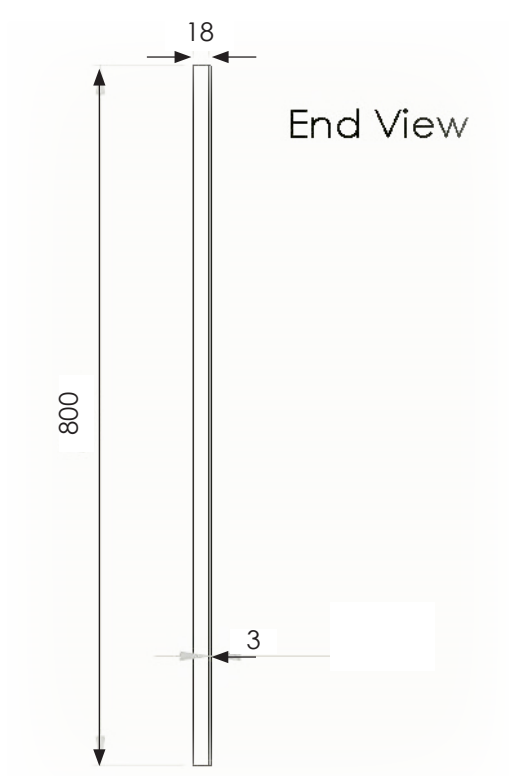

SCENE MIRROR

800 X 800 X 18MM
WSSM80DI

CODE: WSSM80DI

MANUFACTURER: THE WHITE SPACE

RANGE: SCENE FURNITURE - DARK INDIGO

PRODUCT INFORMATION: 80 X 80CM MIRROR

Rear View

End View