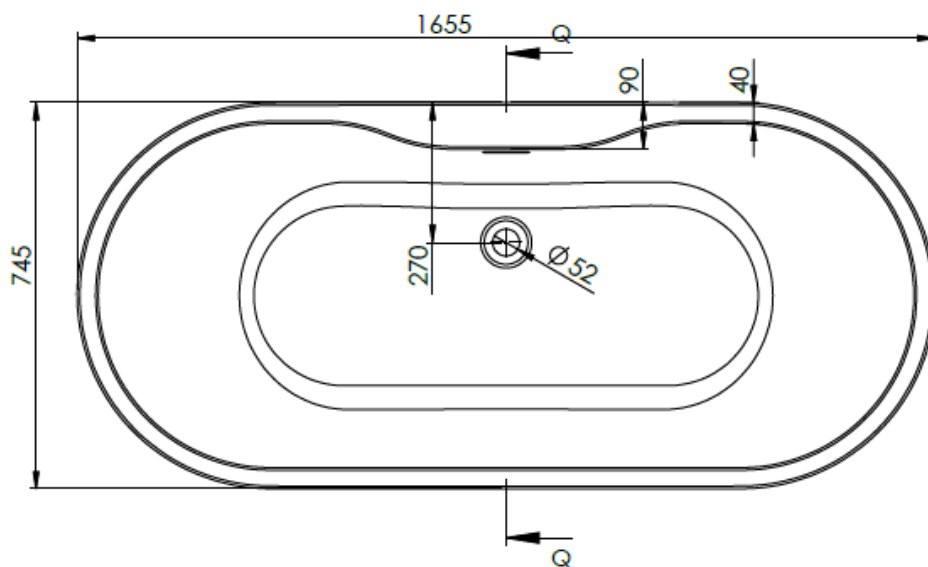

FREESTANDING BATH - SENNA

PRODUCT SENNA FREESTANDING BATH

CODE WSSEN17

SIZE 1655 X 745 X 580MM

CAPACITY 185 LITRES