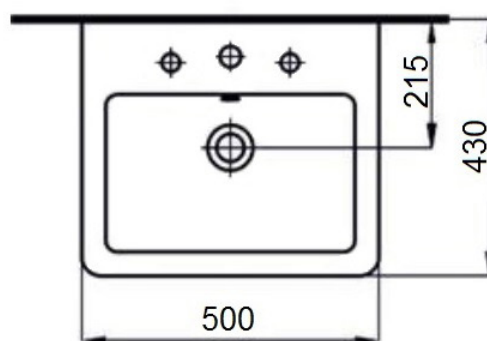

SCENE BASIN 45CM

WSSSB01

PRODUCT	SCENE BASIN – 1 TH
CODE	WSSSB01
SIZE	45 X 39 CM
COLOUR	WHITE

SCENE BASIN 50CM WSSSB02

PRODUCT	SCENE BASIN – 1 TH
CODE	WSSSB02
SIZE	50 X 43CM 1 TAP HOLE
COLOUR	WHITE

SCENE BASIN 55CM