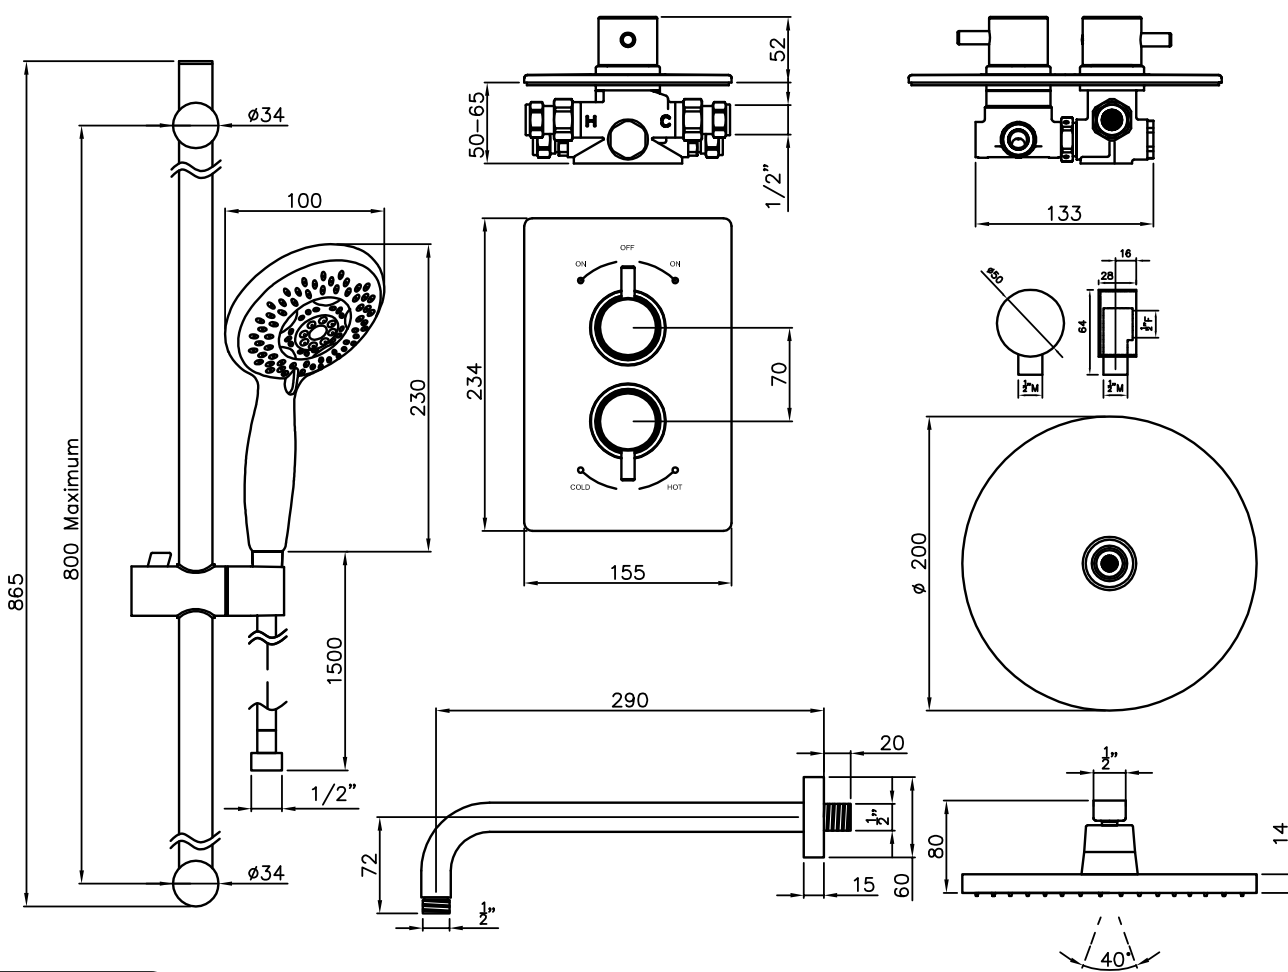

DC SHOWER VALVES- DUAL OUTLET - FIXED HEAD & SLIDE RAIL KIT

CODE: WSV003 - CHROME

CODE: WSV003B - BLACK

CODE: WSV003BR - BRUSHED BRASS

MANUFACTURER: THE WHITE SPACE

RANGE: DC THERMOSTATIC SHOWER VALVES

PRODUCT INFORMATION: SLIDE RAIL KIT ROUD HEAD - INCLUDES
WALL INTEGRATED OUTLET