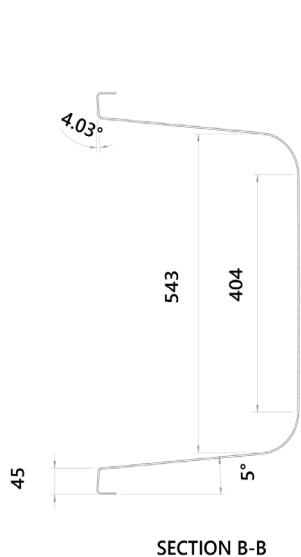

REINFORCED BATHS

ARNOLD 1480 X 685MM

WSBA1570

PRODUCT	ARNOLD SINGLE ENDED
CODE	WSBA1570
SIZE	1480 X 685 X 380 (H) MM
COLOUR	WHITE

REINFORCED BATHS

ARNOLD 1580 X 685MM

WSBA1670

PRODUCT	ARNOLD SINGLE ENDED
CODE	WSBA1670
SIZE	1580 X 685 X 380 (H) MM
COLOUR	WHITE