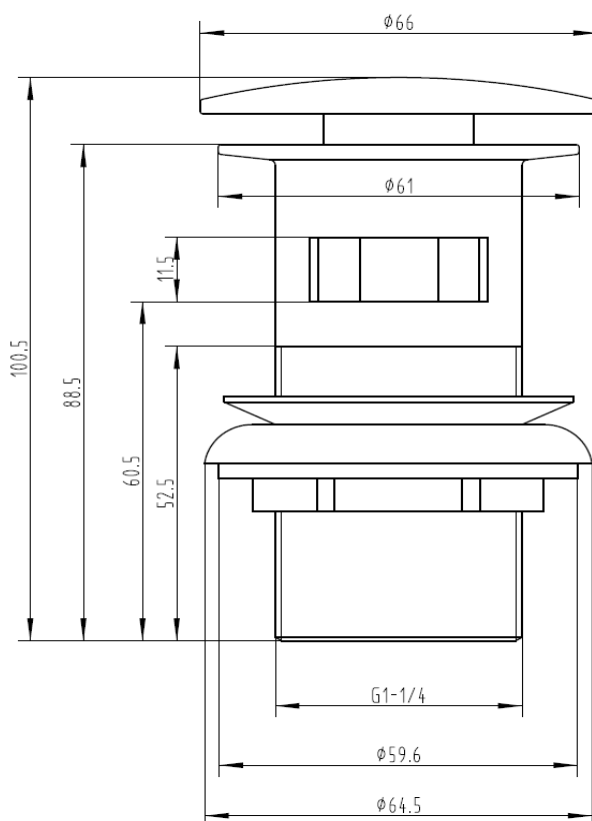

SPRUNG PLUG BASIN WASTE- STANDARD COVER

CODE: PZW2C - CHROME

CODE: PZW2B - BLACK

CODE: PZW2BR - BRUSHED BRASS

MANUFACTURER: THE WHITE SPACE

RANGE: WASTES

PRODUCT INFORMATION: SPRUNG PLUG BASIN

WASTE - LARGE COVER - UNSLOTTED