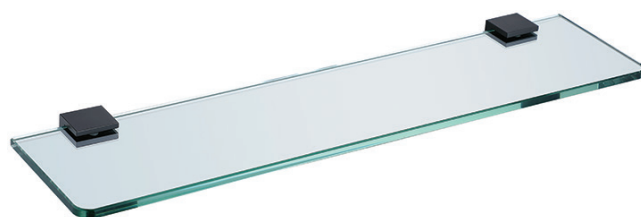

PRODUCT SOAP BASKET

CODE LEG8C - CHROME
LEG8B - BLACK

SIZE 120 X 34 (H) X 100MM

LEGEND ACCESSORIES

GLASS SHELF

PRODUCT DOUBLE TOWEL RAIL

CODE LEG12C - CHROME
LEG12B - BLACK

SIZE 500 X 8 (H) X 115MM