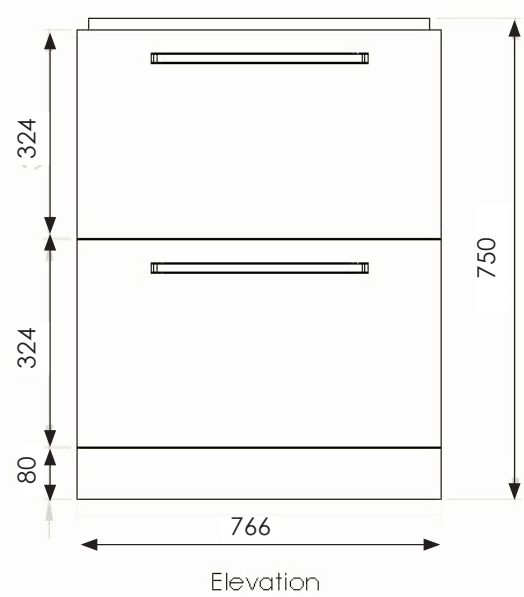

SCENE FURNITURE 80CM FLOOR STANDING VANITY UNIT

CODE: SF80WH WHITE

CODE: SF80AG GLOSS ASH GREY

CODE: SF80CH GLOSS CHARCOAL

MANUFACTURER: THE WHITE SPACE

RANGE: SCENE FURNITURE - STANDARD COLOURS

PRODUCT INFORMATION: 80CM

FLOORSTANDING VANITY UNIT