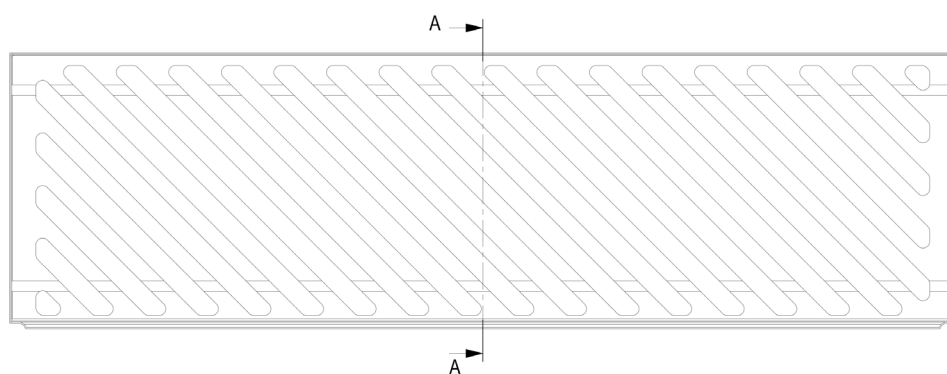

REINFORCED BATH PANEL FRONT

1800MM

WSBP18

CODE: WSBP18

MANUFACTURER: THE WHITE SPACE

RANGE: REINFORCED BATHS

PRODUCT INFORMATION: BATH PANEL 1800MM - WHITE