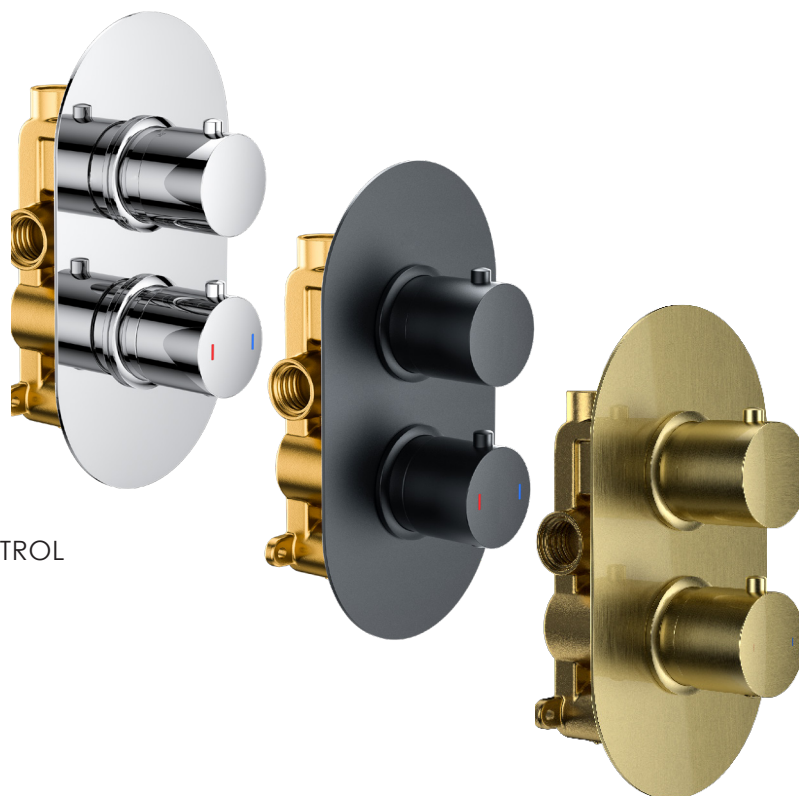

LOZENGE SHAPE THERMOSTATIC SHOWER VALVE - SINGLE OUTLET

CODE: SV01 - CHROME

CODE: SV01B - MATT BLACK

CODE: SV01BR - BRUSHED BRASS

MANUFACTURER: THE WHITE SPACE

RANGE: YES BAR SHOWER

PRODUCT INFORMATION: DUAL CONTROL
BAR VALVE WITH SLIDE RAIL