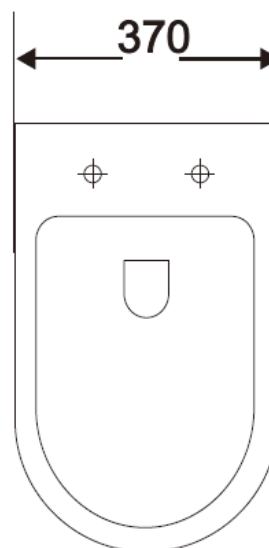

CODE PR31

EUNA RIMLESS CLOSE COUPLED WC (OPEN BACK) - EUW3

PRODUCT RIMLESS CLOSE COUPLED WC (OPEN BACK)

CODE EUW3

SIZE 390 X 840 (H) X 650MM

COLOUR WHITE

EUNA RIMLESS CLOSE COUPLED WC (CLOSED BACK) - EUW4

PRODUCT RIMLESS CLOSE COUPLED WC (CLOSED BACK)

CODE EUW4

SIZE 390 X 840 (H) X 650MM

COLOUR WHITE

EUNA RIMLESS BACK TO WALL WC - EUW1

PRODUCT RIMLESS BACK TO WALL WC

CODE EUW1

SIZE 370 X 415 (H) X 545MM

COLOUR WHITE

EUNA RIMLESS WALL HUNG WC - EUW2

PRODUCT RIMLESS WALL HUNG WC

CODE EUW2

SIZE 370 X 375 (H) X 545MM

COLOUR WHITE

EUNA COMFORT HEIGHT RIMLESS CLOSE COUPLED WC (OPEN BACK) - EUW7

PRODUCT COMFORT HEIGHT CLOSE COUPLED WC (OPEN BACK)