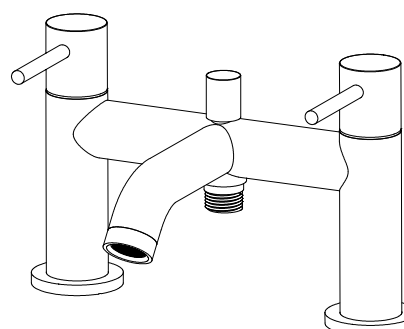

PIN LUX - BATH FILLER

PRODUCT BATH FILLER

CODE PINL04 - CHROME
PINL04K - MATT BLACK
PINL04BR - BRUSHED BRASS

MIN PRESSURE 1.5 BAR