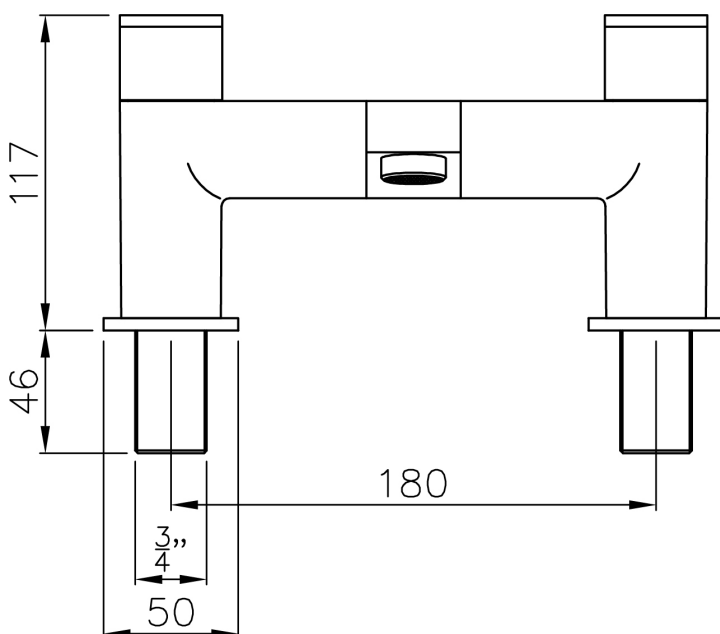

LEVA BRASSWARE

BATH FILLER

WSTL05

CODE: WSTL05

MANUFACTURER: THE WHITE SPACE

RANGE: LEVA

PRODUCT INFORMATION: LEVA BATH FILLER - CHROME