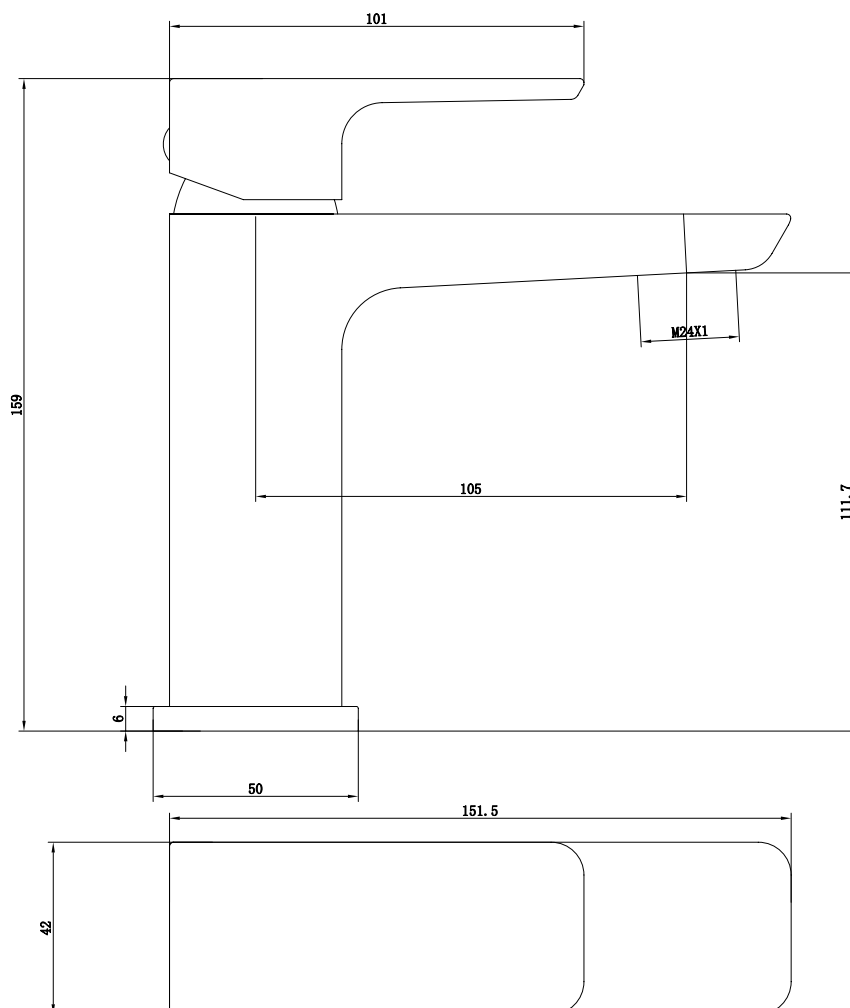

VETO BRASSWARE MONOBLOC BASIN MIXER

CODE: VET2C - CHROME

CODE: VET2B - BLACK

MANUFACTURER: THE WHITE SPACE

RANGE: VETO

PRODUCT INFORMATION: VETO MONOBLOC
BASIN MIXER WITH SPRUNG PLUG WASTE