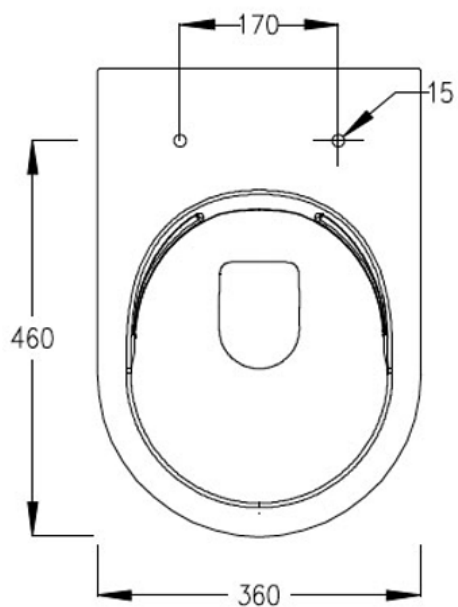

CODE EUW4

SIZE 390 X 840 (H) X 650MM

COLOUR WHITE

EUNA RIMLESS BACK TO WALL WC - EUW1

PRODUCT RIMLESS BACK TO WALL WC

CODE EUW1

SIZE 370 X 415 (H) X 545MM

COLOUR WHITE

PRODUCT RIMLESS CLOSE COUPLED WC (CLOSED BACK)

CODE LABW4

SIZE 375 X 830 (H) X 665MM

PAN HEIGHT 425MM

COLOUR MATT WHITE

LAB RIMLESS BACK TO WALL WC - LABW1

PRODUCT RIMLESS BACK TO WALL WC

CODE LABW1

SIZE 360 X 424 (H) X 520MM

COLOUR WHITE

LAB RIMLESS WALL HUNG WC - LABW2

PRODUCT RIMLESS WALL HUNG WC

CODE LABW2

SIZE 360 X 365 (H) X 517MM

COLOUR WHITE

LAB COMFORT HEIGHT RIMLESS CLOSE COUPLED WC (CLOSED BACK) LABW7

PRODUCT	COMFORT HEIGHT RIMLESS CLOSE COUPLED WC (CLOSED BACK)
CODE	LABW7
SIZE	360 X 865 (H) X 660MM
PAN HEIGHT	460MM
COLOUR	MATT WHITE

ANON RIMLESS CLOSE COUPLED WC ANW4

PRODUCT RIMLESS CLOSE COUPLED WC
CODE ANW4