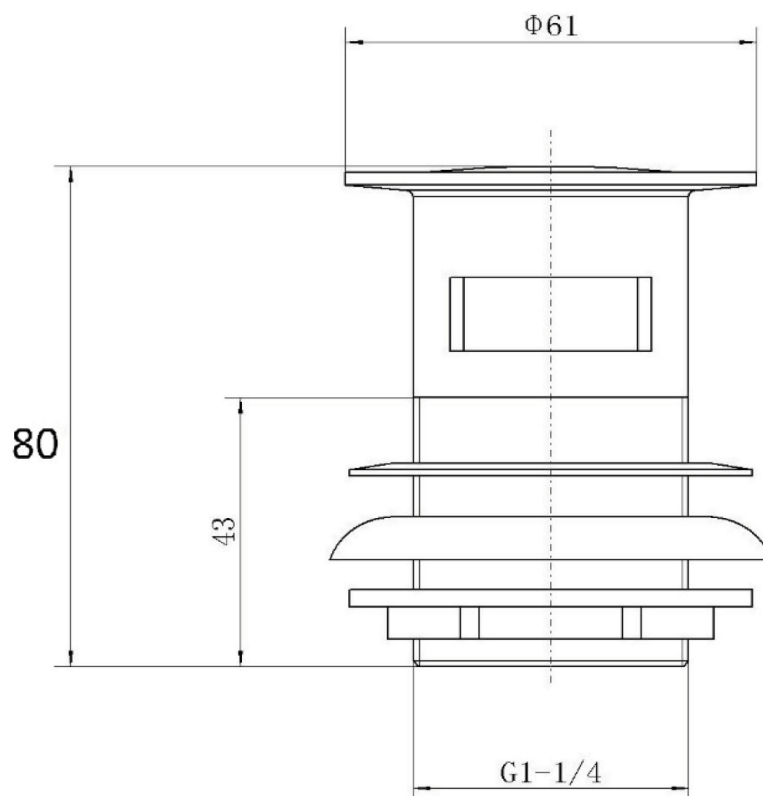

MANUFACTURER: THE WHITE SPACE

RANGE: WASTES

SPRUNG PLUG BASIN WASTE- SMALL COVER

CODE: PZW3C

MANUFACTURER: THE WHITE SPACE

RANGE: WASTES

PRODUCT INFORMATION: SPRUNG PLUG BASIN WASTE - SMALL COVER - SLOTTED SPRUNG WASTE - CHROME