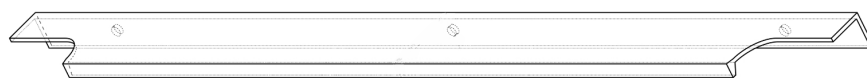

CHOICE FLOORSTANDING/WALL HUNG UNIT HANDLES

PRODUCT CHOICE FLOORSTANDING/WALL HUNG UNIT HANDLES

CODE
CHH1C - CHROME
CHH1BR - BRUSHED BRASS
CHH1BL - MATT BLACK