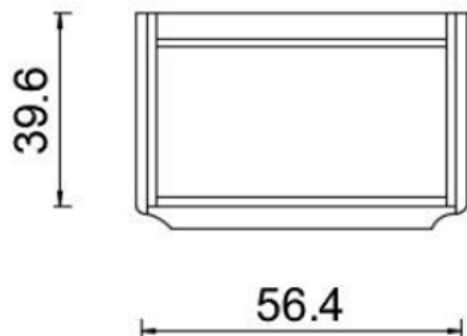

AMERICANA 58.5CM WALL HUNG VANITY UNIT

PRODUCT 58.5CM WALL HUNG VANITY UNIT

CODE AMF60W (MATT WHITE)
AMF60TO (TOBACCO OAK)
AMF60MG (MATT MID GREY)
AMF60AG (MATT ANTHRACITE GREY)

SIZE 564 X 450 (H) X 396MM