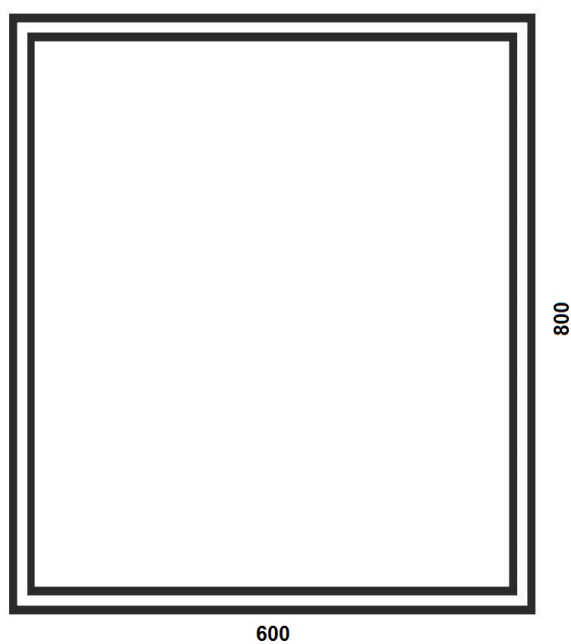

ILLUMINATED MIRRORS BLACK FRAME 60 X 80CM BLKF68

CODE: BLKF68

MANUFACTURER: THE WHITE SPACE

RANGE: ILLUMINATED MIRROR

PRODUCT INFORMATION: MATT BLACK FRAME
ILLUMINATED MIRROR 60 X 80CM