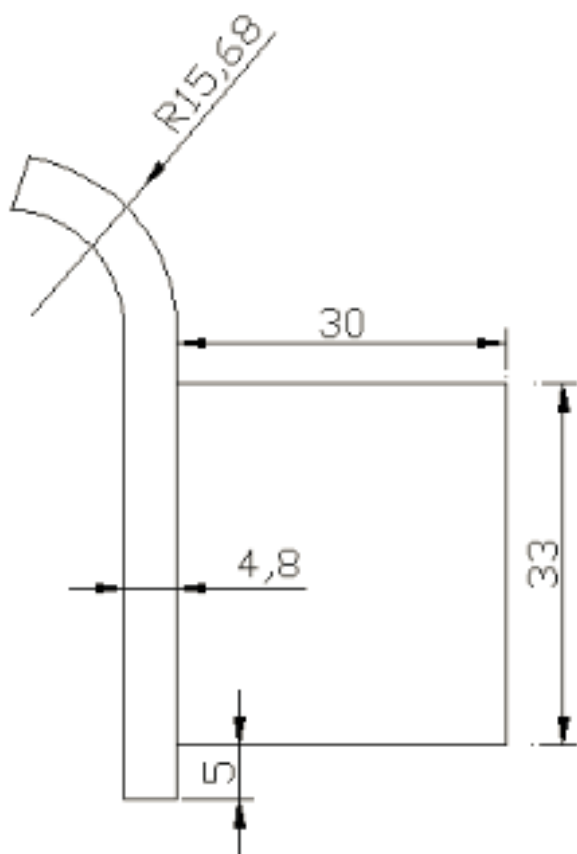

SIZE 20 X 59.5 (H) MM

LEGEND ACCESSORIES

SOAP DISH

PRODUCT SOAP DISH

CODE LEG7C- CHROME
LEG7B - BLACK

SIZE 103 X 43 (H) X 103MM

LEGEND ACCESSORIES TUMBLER AND HOLDER

PRODUCT	DOUBLE TOWEL RAIL
CODE	LEG6C - CHROME LEG6B - BLACK LEG6BR - BRUSHED BRASS
SIZE	69 X 85 (H) X 69MM