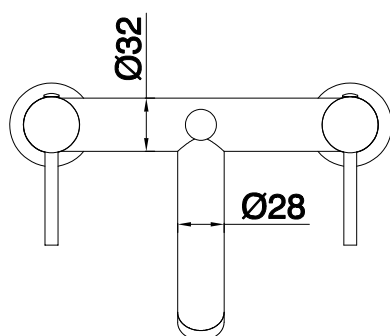

PRODUCT BATH SHOWER MIXER

CODE PINL05 - CHROME
PINL05K - MATT BLACK
PINL05BR - BRUSHED BRASS

MIN PRESSURE 1.5 BAR

PIN LUX - TALL BASIN MIXER

PRODUCT TALL BASIN MIXER

CODE PINL06 - CHROME
PINL06K - MATT BLACK
PINL06BR - BRUSHED BRASS