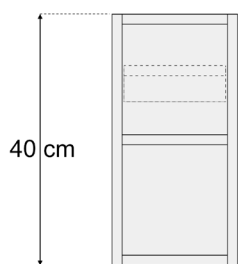

CODE EUW4

SIZE 390 X 840 (H) X 650MM

COLOUR WHITE

EUNA RIMLESS BACK TO WALL WC - EUW1

PRODUCT RIMLESS BACK TO WALL WC

CODE EUW1

SIZE 370 X 415 (H) X 545MM

COLOUR WHITE

SIZE 60.5 X 46 CM

COLOUR WHITE

CHOICE DEEP BASIN - CHB80

PRODUCT	CHOICE DEEP BASIN
CODE	CHB80
SIZE	80.5 X 46 CM
COLOUR	WHITE

CHOICE 35CM TALL UNIT

PRODUCT 35CM TALL UNIT

CODE CT35W
CT35LG
CT35DG
CT35G

SIZE 350 X 1500 (H) X 240MM

COLOUR WHITE
LIGHT GREY
DARK GREY
DARK SAGE GREEN

CHOICE 20CM SHELF UNIT

PRODUCT 80CM FLOORSTANDING UNIT

CODE CL20W
CL20LG
CL20DG
CL20G
CL20OK

SIZE 200 X 455 (H) X 400MM

COLOUR WHITE
LIGHT GREY
DARK GREY
DARK SAGE GREEN
OAK FINISH

CHOICE 60CM WORKTOPS

PRODUCT CHOICE WORKTOPS

CODE CLW60OK
CLW60CA
CLW60MB

SIZE 605 X 463MM

COLOUR OAK FINISH
CALACATA
MARQUINA BLACK

CHOICE 80CM WORKTOPS

PRODUCT CHOICE WORKTOPS

CODE CLW80OK
CLW80CA
CLW80MB