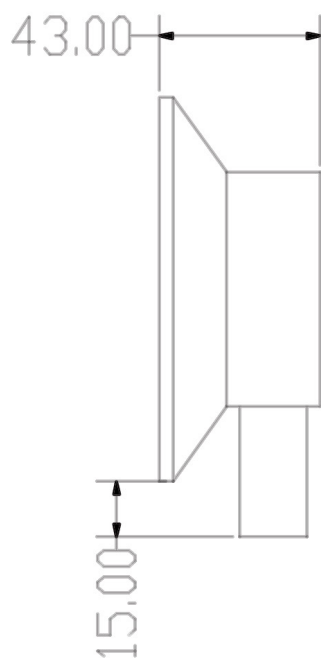

SIZE 20 X 59.5 (H) MM

LEGEND ACCESSORIES

SOAP DISH

PRODUCT SOAP DISH

CODE LEG7C- CHROME
LEG7B - BLACK

SIZE 103 X 43 (H) X 103MM

LEGEND ACCESSORIES TUMBLER AND HOLDER

PRODUCT	DOUBLE TOWEL RAIL
CODE	LEG6C - CHROME LEG6B - BLACK LEG6BR - BRUSHED BRASS
SIZE	69 X 85 (H) X 69MM