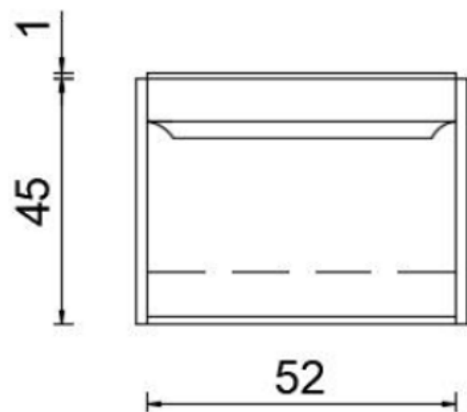

AMERICANA 58.5CM WALL HUNG VANITY UNIT

PRODUCT 58.5CM WALL HUNG VANITY UNIT

CODE AMF60W (MATT WHITE)
AMF60TO (TOBACCO OAK)
AMF60MG (MATT MID GREY)
AMF60AG (MATT ANTHRACITE GREY)

SIZE 564 X 450 (H) X 396MM