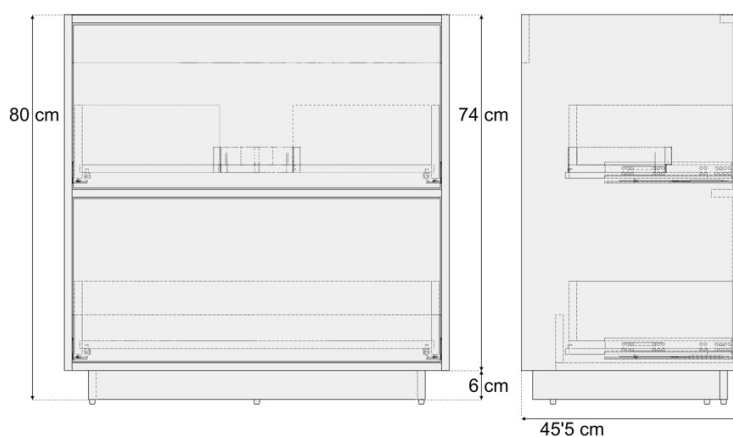

CHOICE 80CM FLOORSTANDING UNIT

PRODUCT 80CM FLOORSTANDING UNIT

CODE CF80W
CF80LG
CF80DG
CF80G

SIZE 800 X 455 (H) X 800MM

COLOUR WHITE
LIGHT GREY
DARK GREY
DARK SAGE GREEN