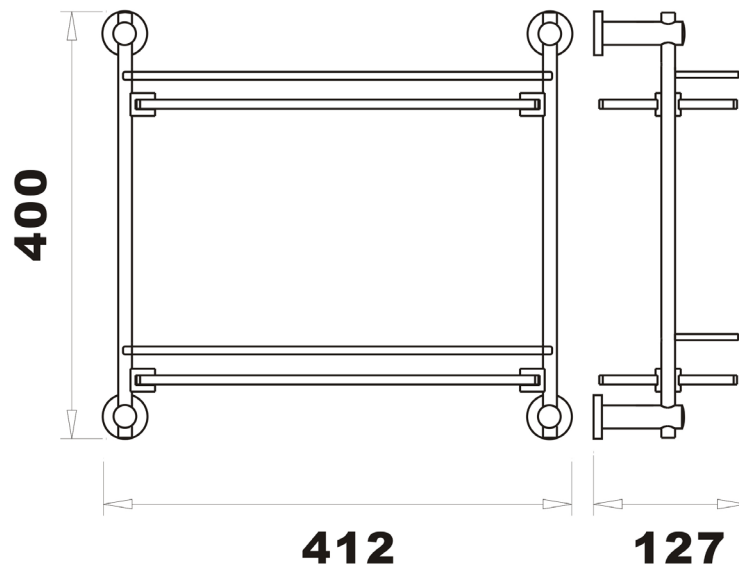

CAPITA ACCESSORIES

DOUBLE SHELF

CAP14C

PRODUCT	DOUBLE SHELF
CODE	CAP14C
SIZE	412 X 400 X 127MM
COLOUR	CHROME