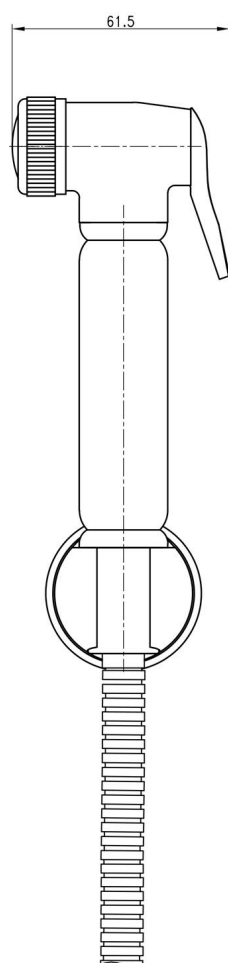

DOUCHE SPRAY KIT - CHROME

CODE: DSK1

MANUFACTURER: THE WHITE SPACE

RANGE: DOUCHE SPRAY KITS

PRODUCT INFORMATION: DOUCHE SPRAY KIT