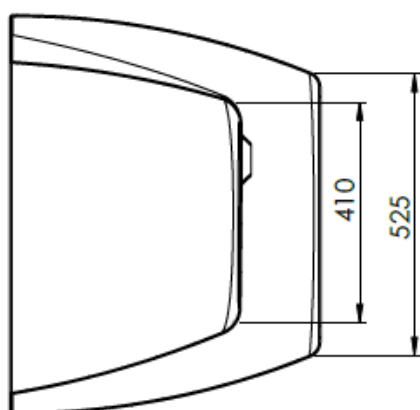

FREESTANDING BATH - SENNA

PRODUCT SENNA FREESTANDING BATH

CODE WSSEN17

SIZE 1655 X 745 X 580MM

CAPACITY 185 LITRES