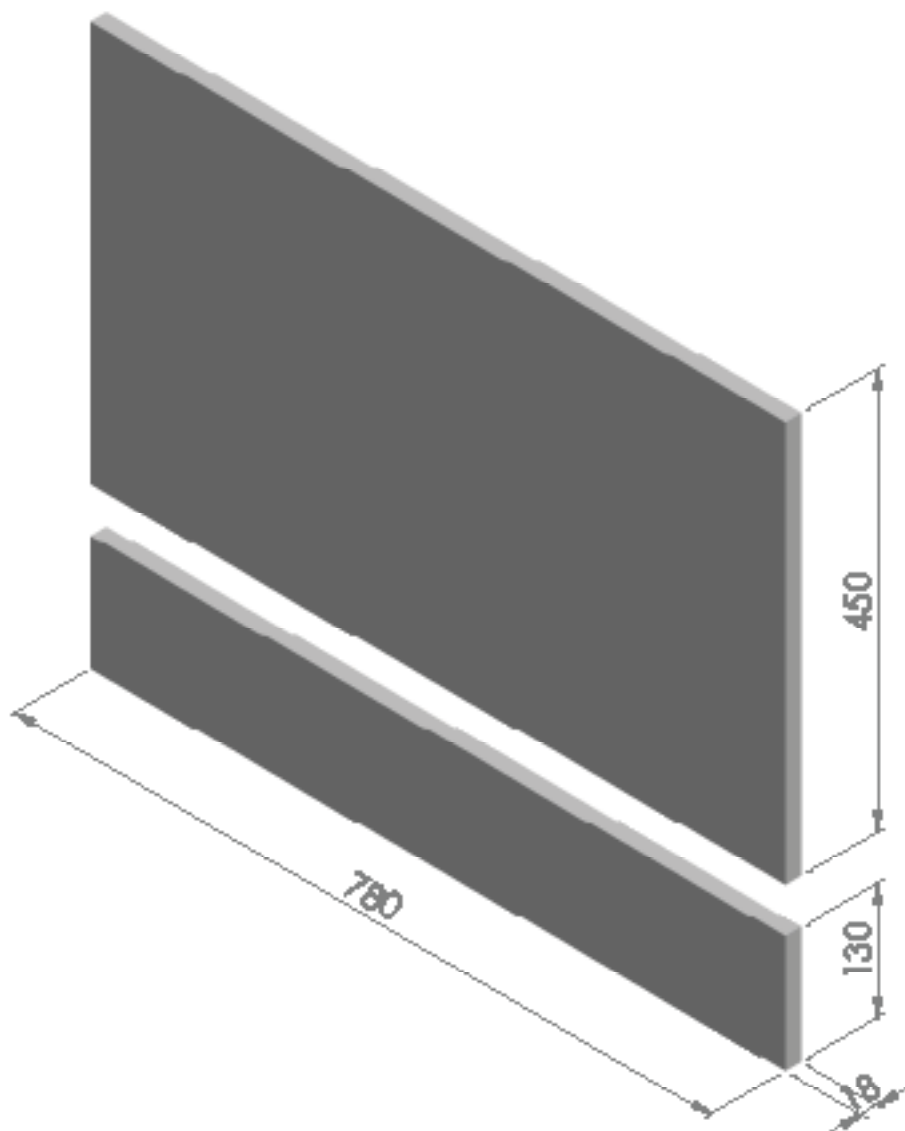

BATH PANEL 800MM

CODE:

WSSBP80WH GLOSS WHITE - 800MM
WSSBP80AG GLOSS ASH GREY - 800MM
WSSBP80CH GLOSS CHARCOAL - 800MM

MANUFACTURER: THE WHITE SPACE

RANGE: SCENE FURNITURE - STANDARD COLOURS

PRODUCT INFORMATION: BATH PANEL