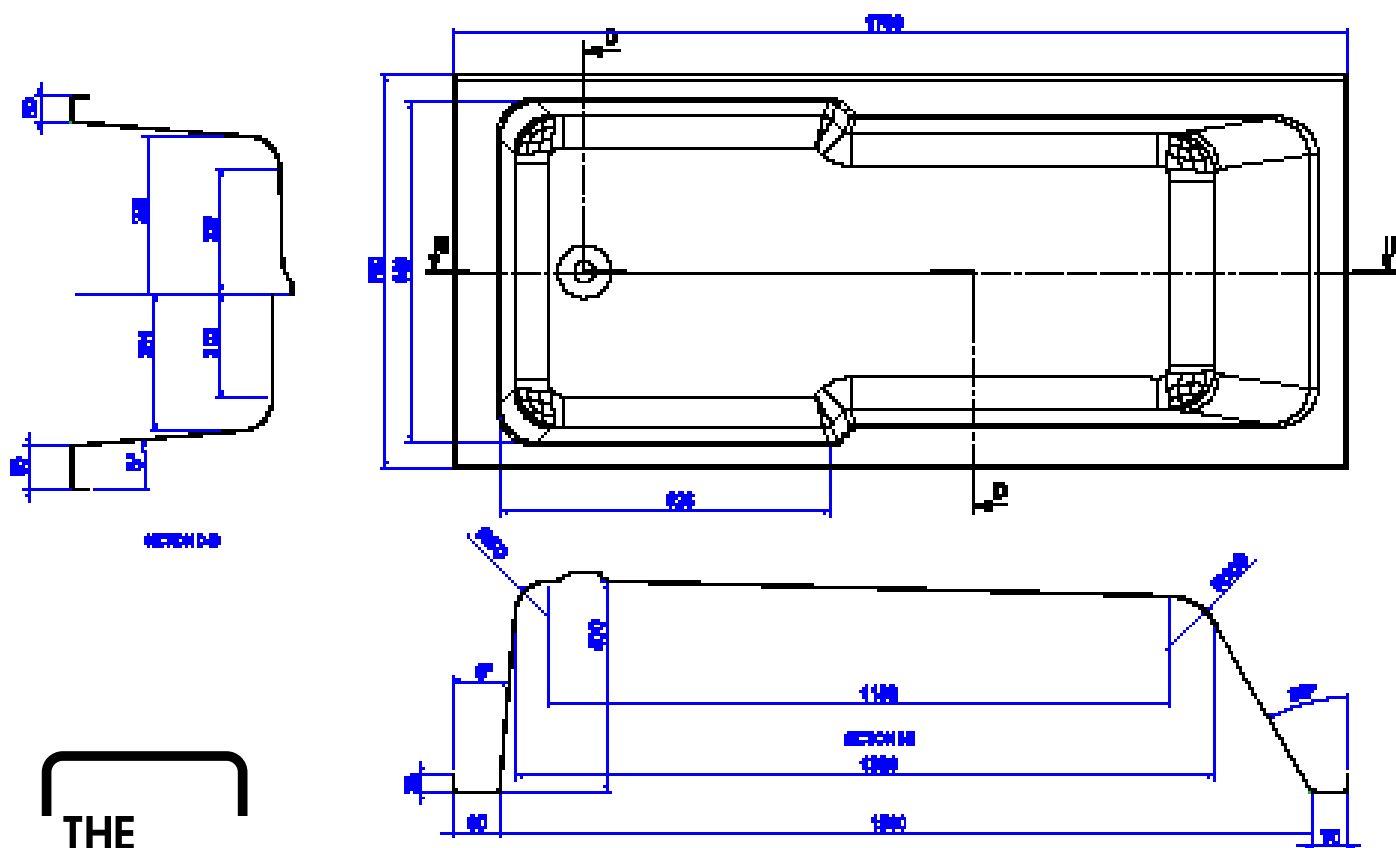

REINFORCED BATHS IBATH

1700 X 750MM

IBA1775

CODE: IBA1775

MANUFACTURER: THE WHITE SPACE

RANGE: REINFORCED BATHS

PRODUCT INFORMATION: I-BATH SINGLE ENDED
SHOWER BATH 1700 X 750MM - WHITE