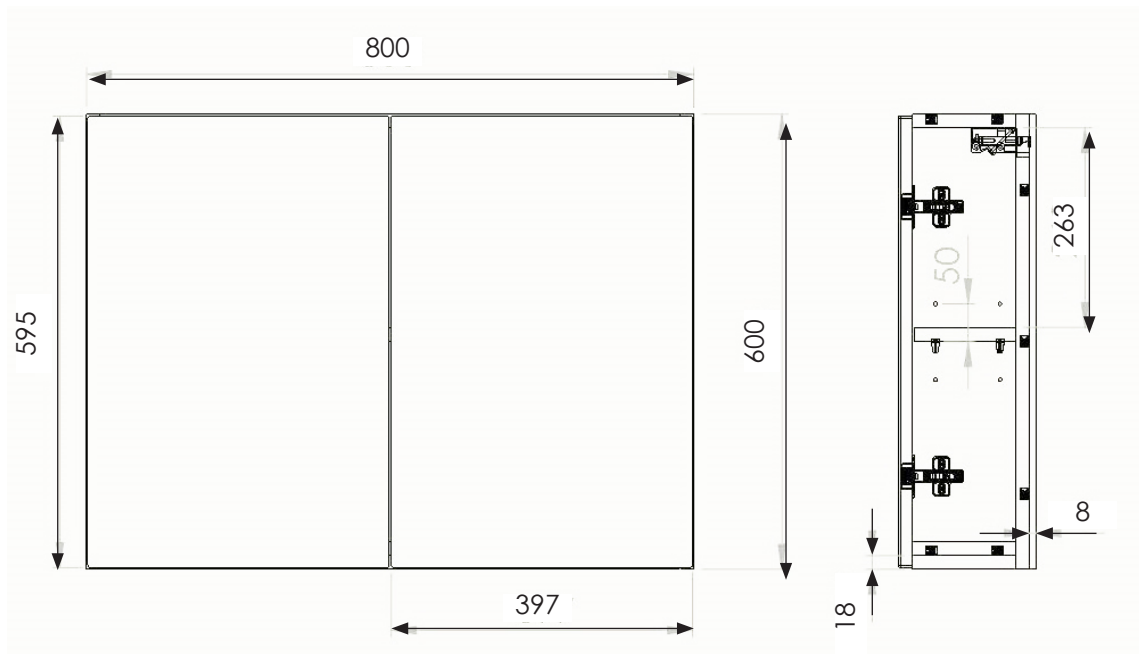

SCENE FURNITURE 80CM DOUBLE DOOR MIRROR CABINET

CODE: WSSMC80WH - GLOSS WHITE

CODE: WSSMC80AG GLOSS ASH GREY

CODE: WSSMC80CH GLOSS CHARCOAL

MANUFACTURER: THE WHITE SPACE

RANGE: SCENE FURNITURE - STANDARD COLOURS

PRODUCT INFORMATION: 80CM DOUBLE DOOR
MIRROR CABINET