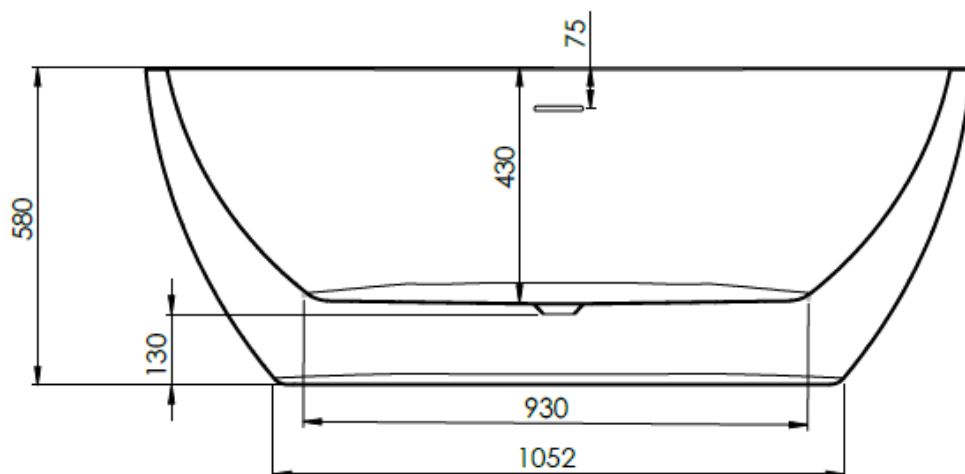

CAPACITY 270 LITRES

FREESTANDING BATH - SENNA

PRODUCT SENNA FREESTANDING BATH

CODE WSEN16

SIZE 1555 X 745 X 580MM

CAPACITY 172 LITRES

FREESTANDING BATH - SENNA

PRODUCT SENNA FREESTANDING BATH