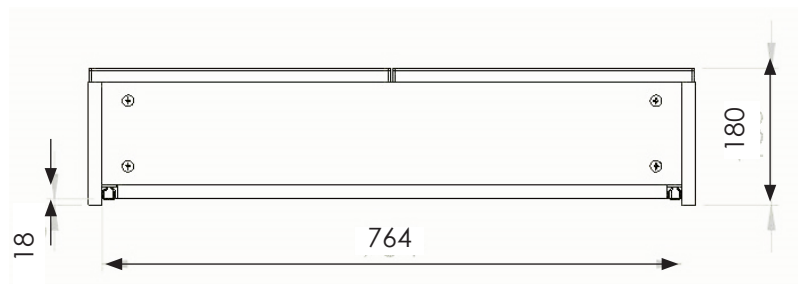

SCENE FURNITURE 80CM DOUBLE DOOR MIRROR CABINET

CODE: WSSMC80WH - GLOSS WHITE

CODE: WSSMC80AG GLOSS ASH GREY

CODE: WSSMC80CH GLOSS CHARCOAL

MANUFACTURER: THE WHITE SPACE

RANGE: SCENE FURNITURE - STANDARD COLOURS

PRODUCT INFORMATION: 80CM DOUBLE DOOR
MIRROR CABINET