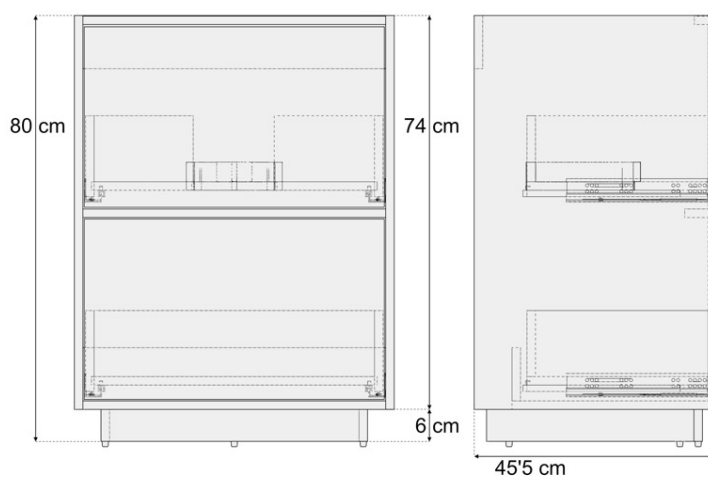

CODE EUW4

SIZE 390 X 840 (H) X 650MM

COLOUR WHITE

EUNA RIMLESS BACK TO WALL WC - EUW1

PRODUCT RIMLESS BACK TO WALL WC

CODE EUW1

SIZE 370 X 415 (H) X 545MM

COLOUR WHITE

SIZE 800 X 455 (H) X 400MM

COLOUR WHITE
LIGHT GREY
DARK GREY
DARK SAGE GREEN

CHOICE 60CM FLOORSTANDING UNIT

PRODUCT 60CM FLOORSTANDING UNIT

CODE CF60W
CF60LG
CF60DG
CF60G

SIZE 600 X 455 (H) X 800MM

COLOUR WHITE
LIGHT GREY
DARK GREY
DARK SAGE GREEN