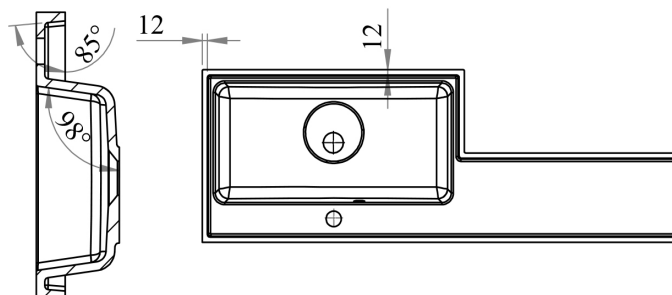

SCENE FURNITURE L SHAPE BASIN

CODE: WDLB11L - LEFT HAND

CODE: WDLB11R - RIGHT HAND

MANUFACTURER: THE WHITE SPACE

RANGE: SCENE FURNITURE - STANDARD COLOURS

PRODUCT INFORMATION: LEFT/RIGHT HAND BASIN - WHITE