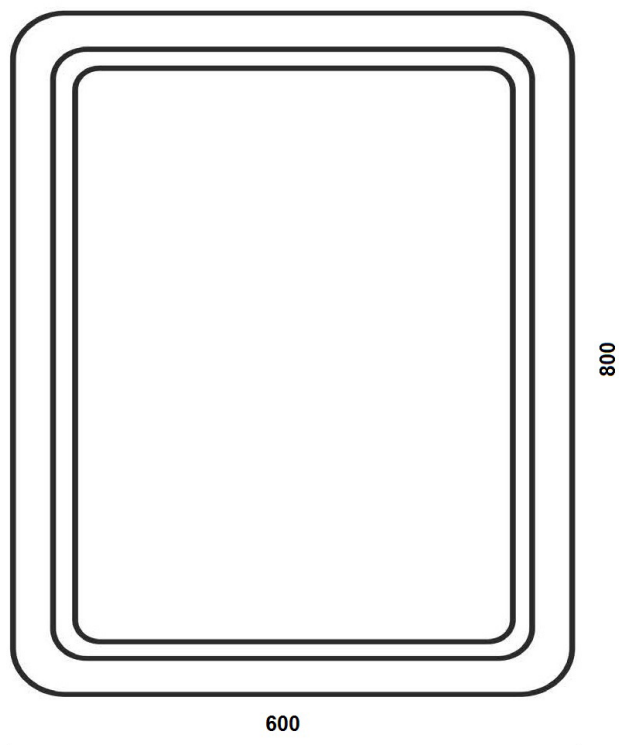

INDY 60 X 80CM

WSM011

CODE: WSM011

MANUFACTURER: THE WHITE SPACE

RANGE: ILLUMINATED MIRROR

PRODUCT INFORMATION: INDY ILLUMINATED
MIRROR 60 X 80CM

ILLUMINATED MIRRORS

NORD 55 X 70CM