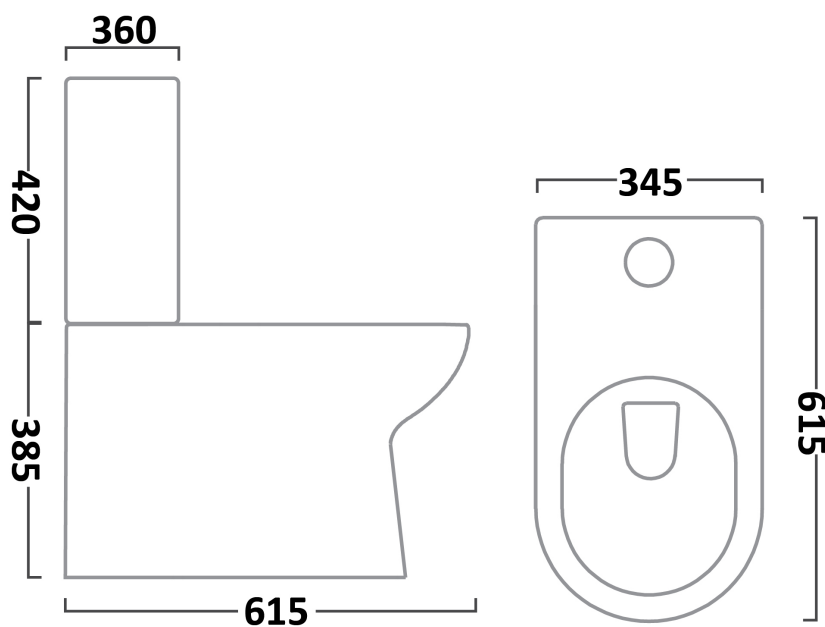

CODE EUW4

SIZE 390 X 840 (H) X 650MM

COLOUR WHITE

EUNA RIMLESS BACK TO WALL WC - EUW1

PRODUCT RIMLESS BACK TO WALL WC

CODE EUW1

SIZE 370 X 415 (H) X 545MM

COLOUR WHITE

COLOUR WHITE

SCENE CLOSE COUPLED WC (CLOSED BACK) WSSSP02

PRODUCT SCENE CLOSE COUPLED WC (CLOSED BACK)

CODE WSSSP02

SIZE 360 X 810 X 615MM

PAN HEIGHT 385MM

COLOUR WHITE

SCENE COMFORT HEIGHT CLOSE COUPLED WC (OPEN BACK) WSSSP03