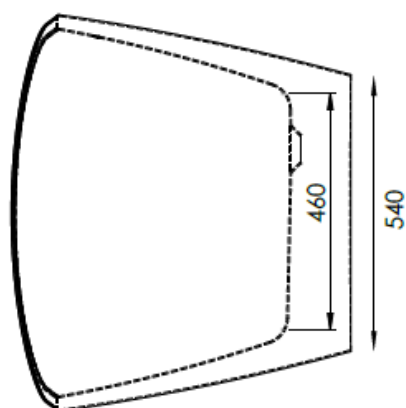

FREESTANDING BATH - SULIS

PRODUCT SULIS FREESTANDING BATH

CODE WSSUL17

SIZE 1700 X 780 X 690MM

CAPACITY 250 LITRES