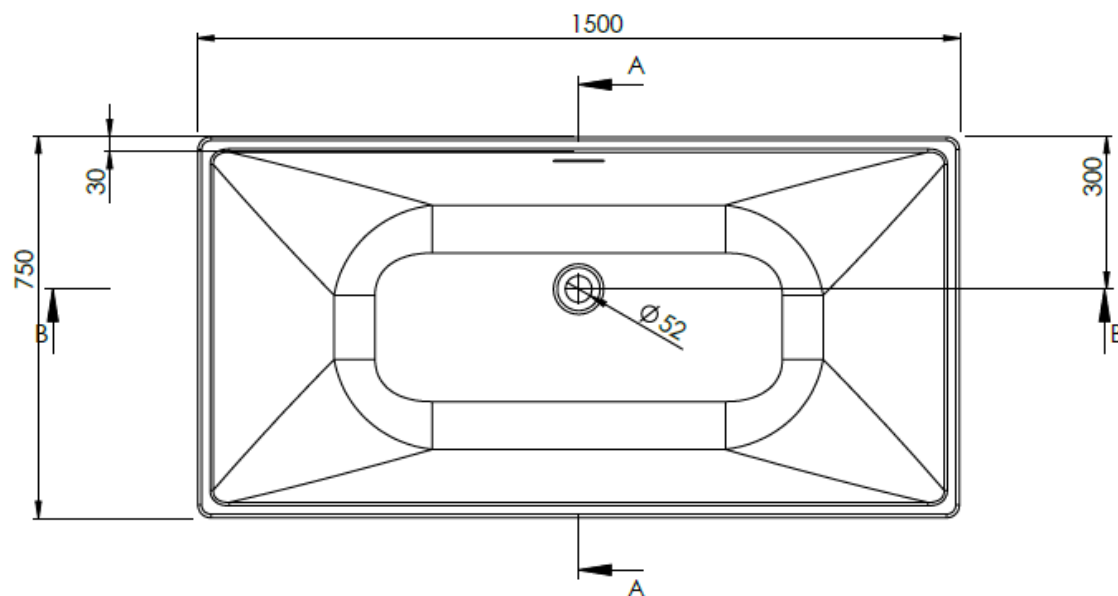

FREESTANDING BATH - VARGA

PRODUCT VARGA FREESTANDING BATH

CODE WSVAR15

SIZE 1500 X 750 X 570MM

CAPACITY 245 LITRES