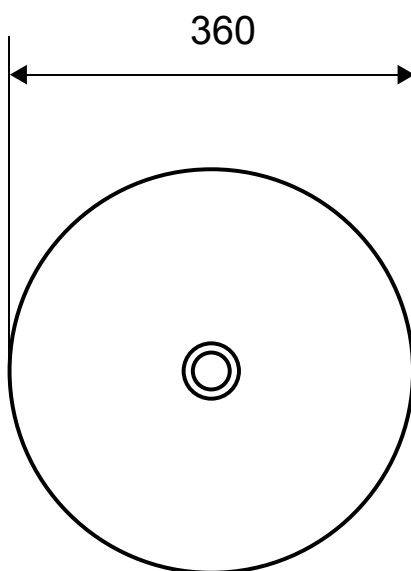

SIZE 360ØMM

COLOUR WHITE
MATT BLACK

CHOICE GEO PATTERNED BOWL

PRODUCT GEO PATTERNED BOWL

CODE CB36GE

SIZE 365 X 365 X 120MM

COLOUR WHITE

CHOICE CHEVRON PATTERNED BOWL