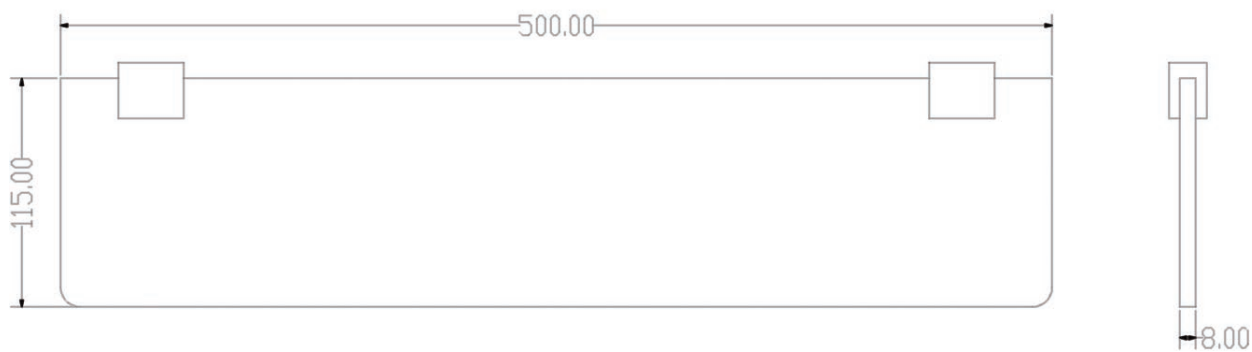

PRODUCT SOAP BASKET

CODE LEG8C - CHROME
LEG8B - BLACK

SIZE 120 X 34 (H) X 100MM

LEGEND ACCESSORIES

GLASS SHELF

PRODUCT DOUBLE TOWEL RAIL

CODE LEG12C - CHROME
LEG12B - BLACK

SIZE 500 X 8 (H) X 115MM