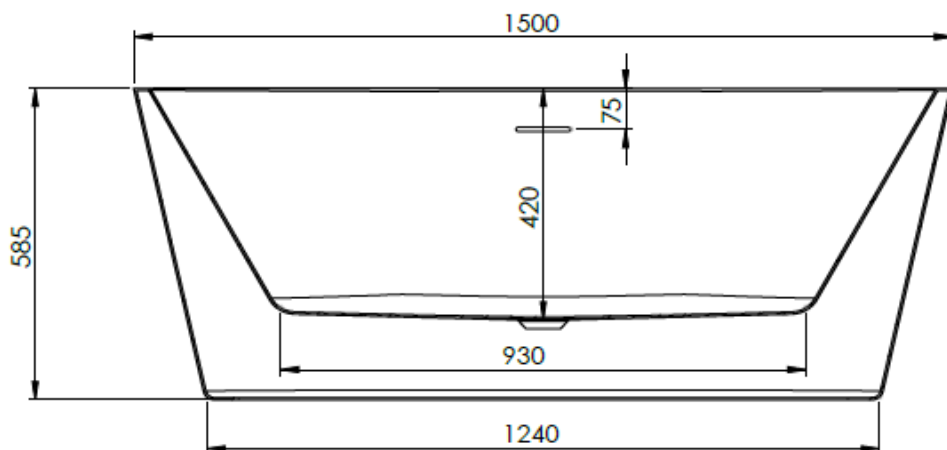

MANUFACTURER: THE WHITE SPACE

RANGE: DC THERMOSTATIC SHOWER VALES

BATHS

FREESTANDING BATH - COMO

PRODUCT COMO FREESTANDING BATH

CODE WSCOM15

SIZE 1500 X 750 X 585MM

CAPACITY 189 LITRES