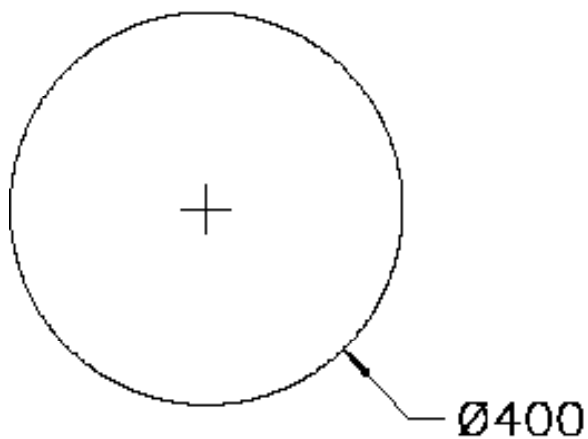

ROUND 40 X 40CM

RDM40

CODE: RDM40

MANUFACTURER: THE WHITE SPACE

RANGE: NON-ILLUMINATED MIRROR

PRODUCT INFORMATION: ROUND
NON-ILLUMINATED MIRROR 40CM DIAMETER

NON - ILLUMINATED MIRRORS ROUND 50 X 450CM RDM50