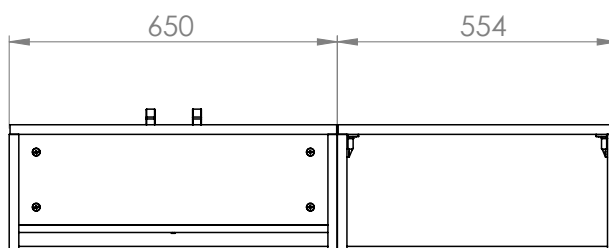

MANUFACTURER: THE WHITE SPACE

RANGE: SCENE FURNITURE - STANDARD COLOURS

PRODUCT INFORMATION:
BASIN UNIT WITH 2 DRAWERS

FRONT VIEW

SIDE VIEW

BOTTOM VIEW

SCENE FURNITURE I SHAPE BASIN ISHB11

CODE: ISHB11