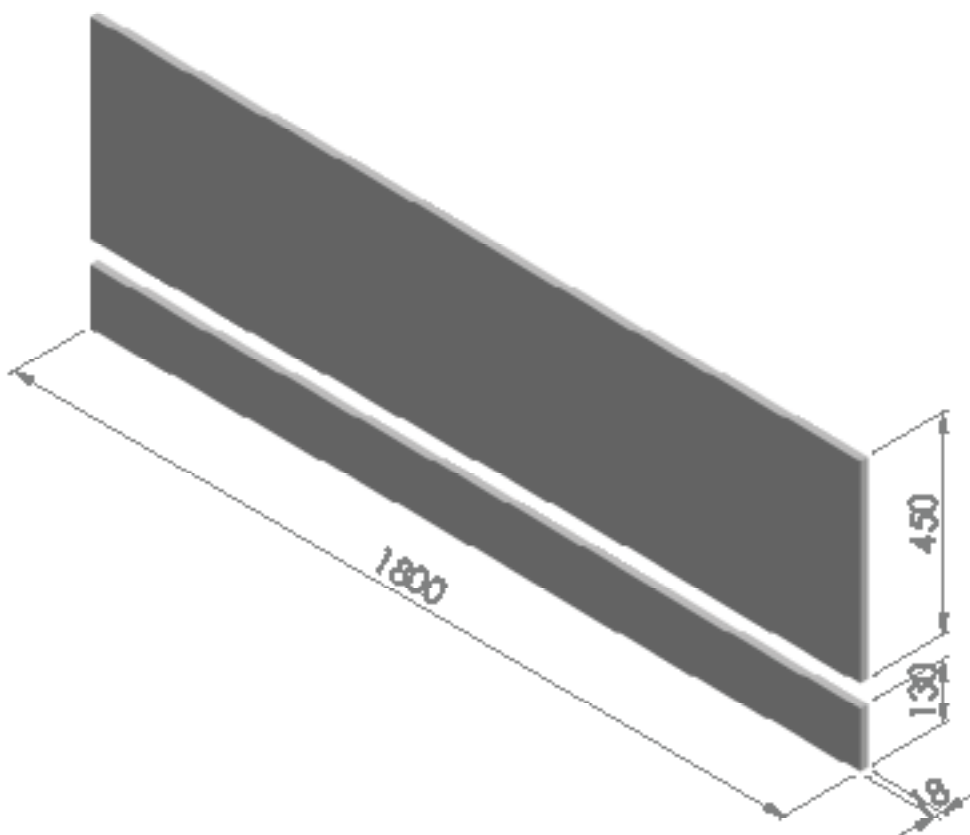

BATH PANEL 1800MM

CODE:

WSSBP18WH	GLOSS WHITE - 1800MM
WSSBP18AG	GLOSS ASH GREY - 1800MM
WSSBP18CH	GLOSS CHARCOAL - 1800MM

MANUFACTURER: THE WHITE SPACE

RANGE: SCENE FURNITURE - STANDARD COLOURS

PRODUCT INFORMATION: BATH PANEL