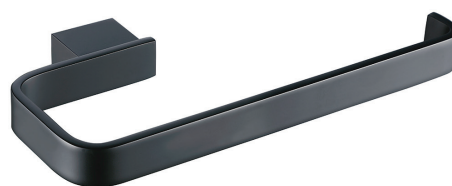

LEGEND ACCESSORIES

TOWEL RING

PRODUCT	TOWEL RING
CODE	LEG2C - CHROME LEG2B - BLACK LEG2BR - BRUSHED BRASS
SIZE	220 X 25 (H) X 104MM