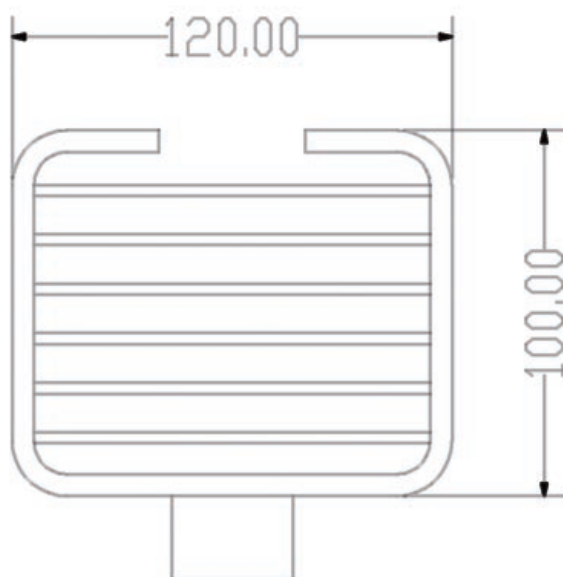

LEGEND ACCESSORIES

SOAP BASKET

PRODUCT SOAP BASKET

CODE LEG8C - CHROME
LEG8B - BLACK

SIZE 120 X 34 (H) X 100MM