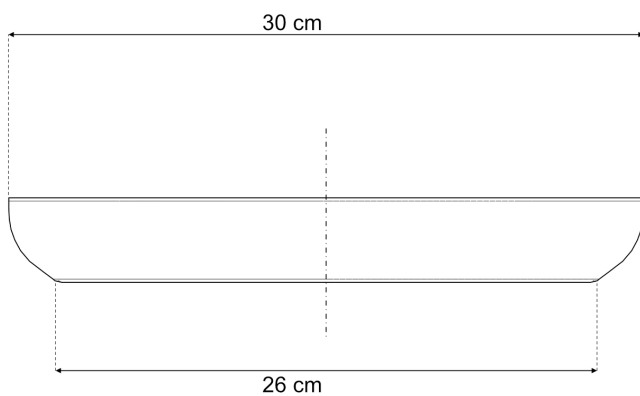

AMERICANA HANDLES FOR 58.5CM WALL HUNG VANITY UNIT

PRODUCT 58.5CM WALL HUNG VANITY UNIT HANDLES

CODE AM60HB (BLACK)
AM60HBR (BRUSHED BRASS)