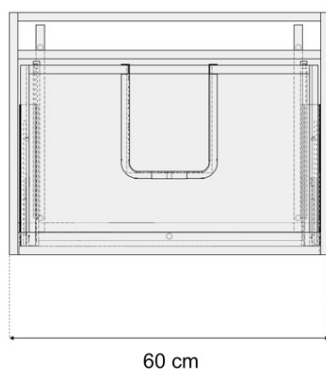

SIZE 800 X 455 (H) X 400MM

COLOUR WHITE
LIGHT GREY
DARK GREY
DARK SAGE GREEN

CHOICE 60CM FLOORSTANDING UNIT

PRODUCT 60CM FLOORSTANDING UNIT

CODE CF60W
CF60LG
CF60DG
CF60G

SIZE 600 X 455 (H) X 800MM

COLOUR WHITE
LIGHT GREY
DARK GREY
DARK SAGE GREEN