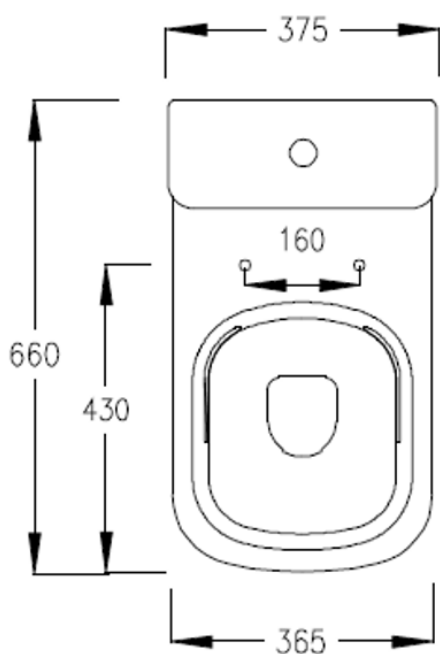

ANON OPEN BACK CLOSE COUPLED WC ANW3

PRODUCT OPEN BACK CLOSE COUPLED WC

CODE ANW3

SIZE 375 X 835 (H) X 660MM

PAN HEIGHT 420MM

COLOUR WHITE