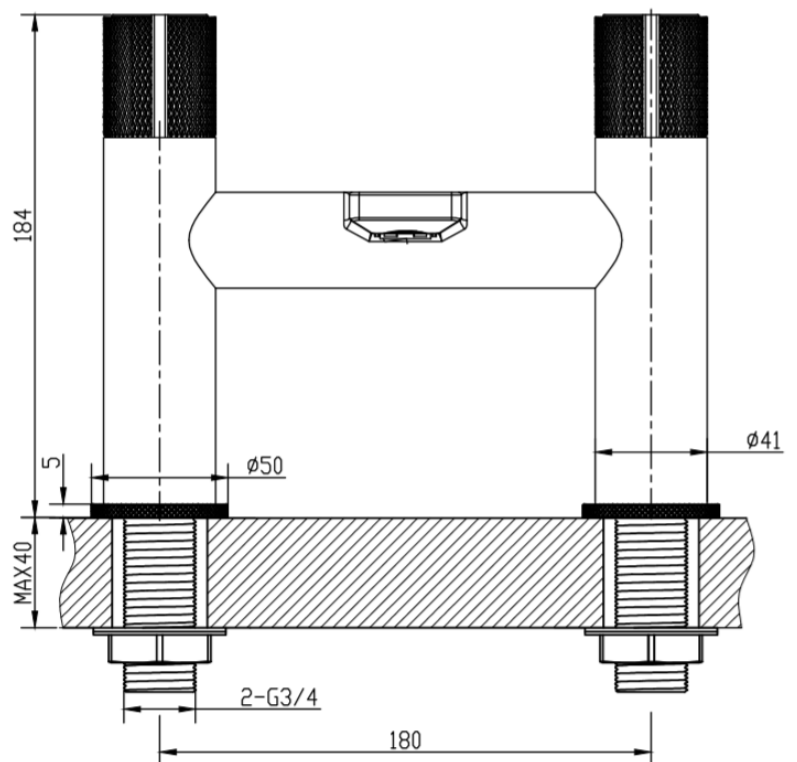

KNURL BATH FILLER

KN03

CODE: KN03

MANUFACTURER: THE WHITE SPACE

RANGE: KNURL

PRODUCT INFORMATION: BATH FILLER - CHROME