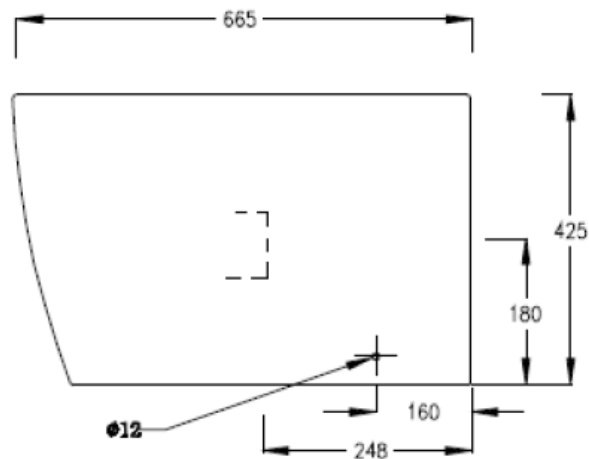

ANON RIMLESS CLOSE COUPLED WC ANW4

PRODUCT RIMLESS CLOSE COUPLED WC
CODE ANW4

SIZE 375 X 835 (H) X 660MM

PAN HEIGHT 420MM

COLOUR WHITE