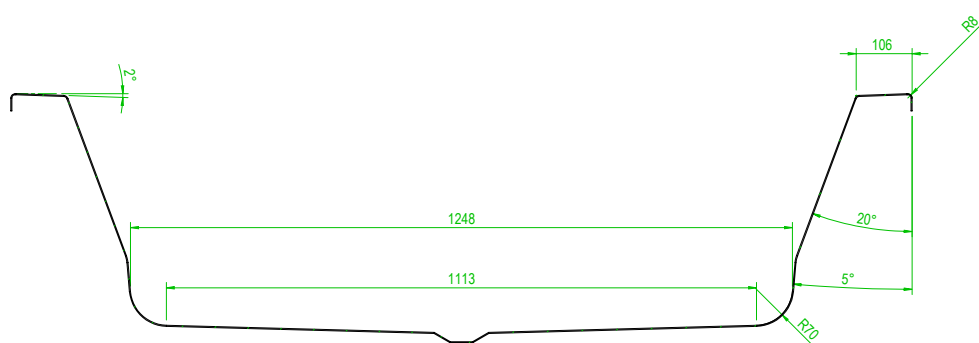

REINFORCED BATHS ALUNA

1700 X 750MM

ALU1775

CODE: ALU1775

MANUFACTURER: THE WHITE SPACE

RANGE: REINFORCED BATHS

PRODUCT INFORMATION: ALUNA DOUBLE ENDED
BATH 1700 X 750MM - WHITE

SECTION B-B