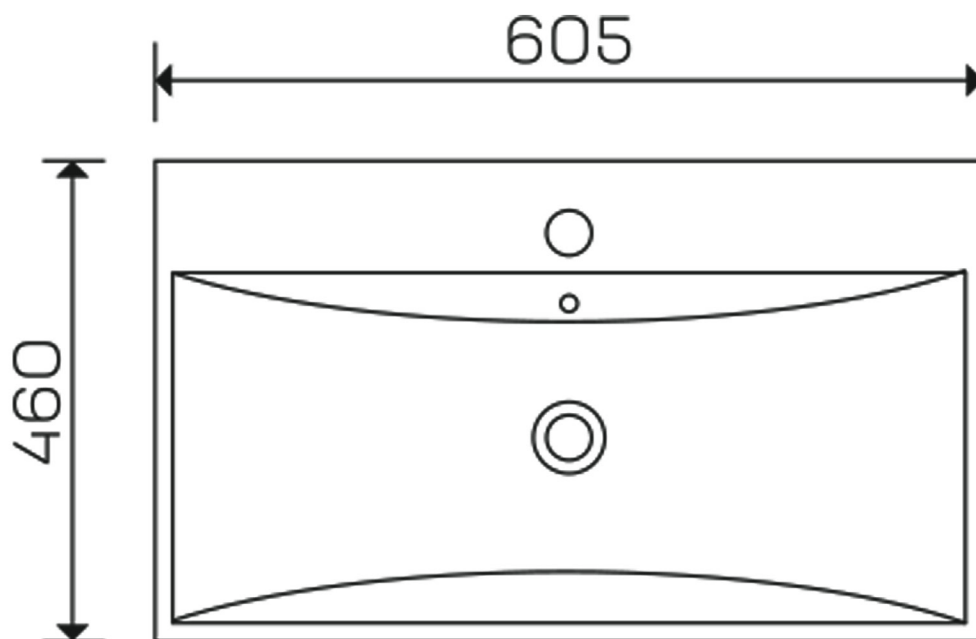

CHOICE DEEP BASIN - CHB60

PRODUCT CHOICE DEEP BASIN

CODE CHB60

SIZE 60.5 X 46 CM

COLOUR WHITE