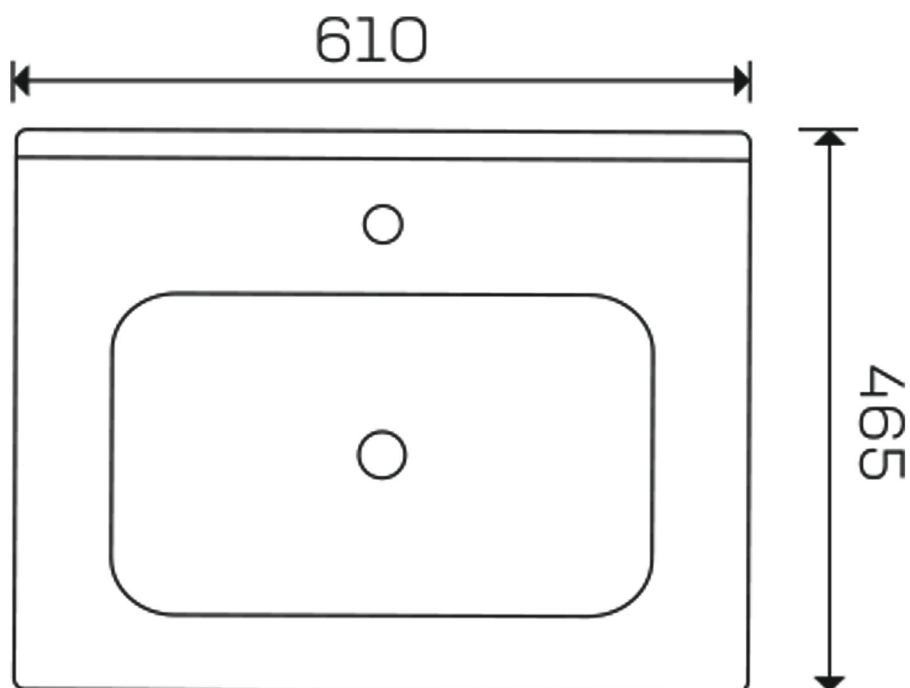

CODE PR31

EUNA RIMLESS CLOSE COUPLED WC (OPEN BACK) - EUW3

PRODUCT RIMLESS CLOSE COUPLED WC (OPEN BACK)

CODE EUW3

SIZE 390 X 840 (H) X 650MM

COLOUR WHITE

EUNA RIMLESS CLOSE COUPLED WC (CLOSED BACK) - EUW4

PRODUCT RIMLESS CLOSE COUPLED WC (CLOSED BACK)

CODE EUW4

SIZE 390 X 840 (H) X 650MM

COLOUR WHITE

EUNA RIMLESS BACK TO WALL WC - EUW1

PRODUCT RIMLESS BACK TO WALL WC

CODE EUW1

SIZE 370 X 415 (H) X 545MM

COLOUR WHITE

EUNA RIMLESS WALL HUNG WC - EUW2

PRODUCT RIMLESS WALL HUNG WC

CODE EUW2

SIZE 370 X 375 (H) X 545MM

COLOUR WHITE

EUNA COMFORT HEIGHT RIMLESS CLOSE COUPLED WC (OPEN BACK) - EUW7

PRODUCT COMFORT HEIGHT CLOSE COUPLED WC (OPEN BACK)

CHOICE SLIM BASIN - SLB80

PRODUCT CHOICE SLIM BASIN

CODE SLB80

SIZE 81 X 46.5 CM

COLOUR WHITE

CHOICE DEEP BASIN - CHB60

PRODUCT CHOICE DEEP BASIN

CODE CHB60