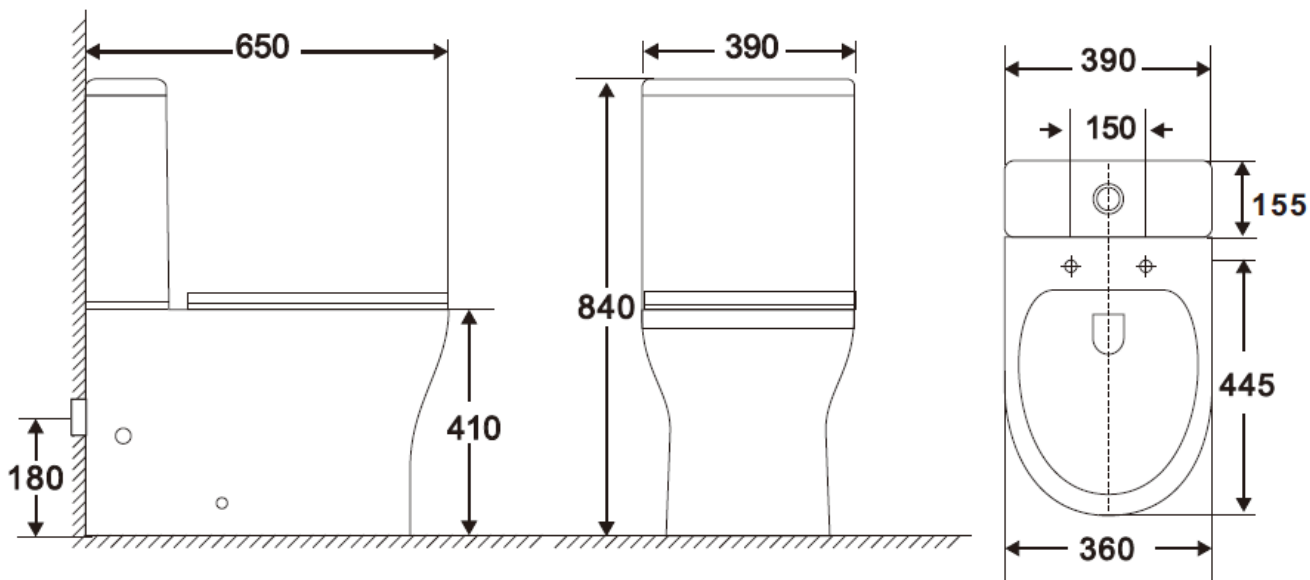

CODE PR31

EUNA RIMLESS CLOSE COUPLED WC (OPEN BACK) - EUW3

PRODUCT RIMLESS CLOSE COUPLED WC (OPEN BACK)

CODE EUW3

SIZE 390 X 840 (H) X 650MM

COLOUR WHITE

EUNA RIMLESS CLOSE COUPLED WC (CLOSED BACK) - EUW4

PRODUCT RIMLESS CLOSE COUPLED WC (CLOSED BACK)

CODE EUW4

SIZE 390 X 840 (H) X 650MM

COLOUR WHITE

EUNA RIMLESS BACK TO WALL WC - EUW1

PRODUCT RIMLESS BACK TO WALL WC

CODE EUW1

SIZE 370 X 415 (H) X 545MM

COLOUR WHITE