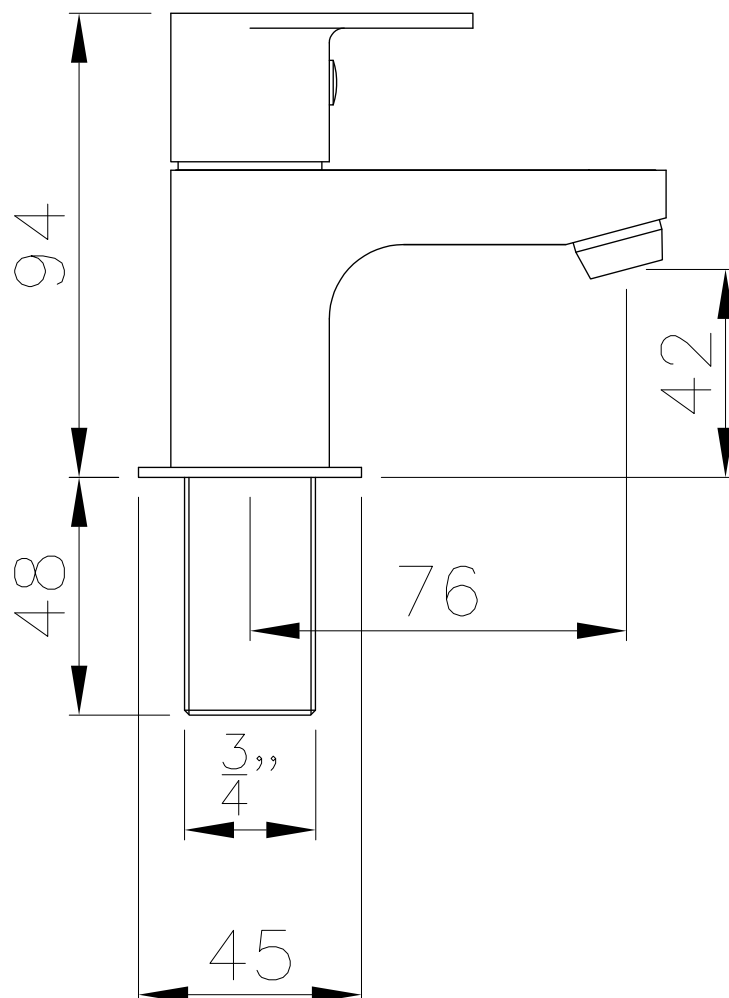

LEVA BRASSWARE BATH PILLAR TAPS WSTL03

CODE: WSTL03

MANUFACTURER: THE WHITE SPACE

RANGE: LEVA

PRODUCT INFORMATION: LEVA BATH PILLAR TAPS
- CHROME