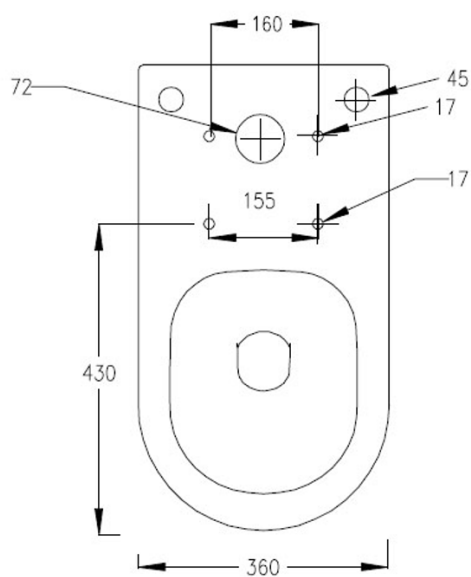

CODE EUW4

SIZE 390 X 840 (H) X 650MM

COLOUR WHITE

EUNA RIMLESS BACK TO WALL WC - EUW1

PRODUCT RIMLESS BACK TO WALL WC

CODE EUW1

SIZE 370 X 415 (H) X 545MM

COLOUR WHITE

LAB RIMLESS CLOSE COUPLED WC (OPEN BACK) - LABW3

PRODUCT RIMLESS CLOSE COUPLED WC (OPEN BACK)

CODE LABW3

SIZE 375 X 830 (H) X 665MM

PAN HEIGHT 425MM

COLOUR MATT WHITE

LAB RIMLESS CLOSE COUPLED WC (CLOSED BACK) - LABW4

PRODUCT RIMLESS CLOSE COUPLED WC (CLOSED BACK)

CODE LABW4

SIZE 375 X 830 (H) X 665MM

PAN HEIGHT 425MM

COLOUR MATT WHITE

LAB RIMLESS BACK TO WALL WC - LABW1

PRODUCT RIMLESS BACK TO WALL WC

CODE LABW1