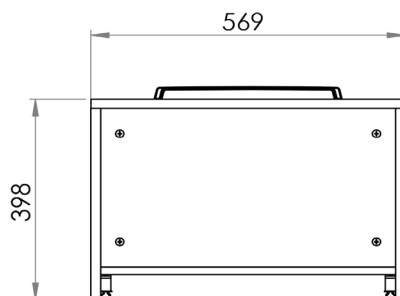

SCENE FURNITURE

60CM WALL HUNG VANITY UNIT

PRODUCT 60CM WALL HUNG VANITY UNIT

CODE SW60DI (GLOSS DARK INDIGO)
SW60WH (GLOSS WHITE)
SW60AG (GLOSS ASH GREY)
SW60CH (GLOSS CHARCOAL)

SIZE 569 (W) X 500 (H) X 418 (D) MM