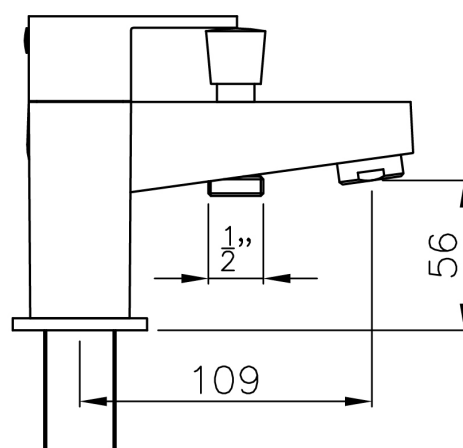

LEVA BRASSWARE BATH SHOWER MIXER WSTL04

CODE: WSTL04

MANUFACTURER: THE WHITE SPACE

RANGE: LEVA

PRODUCT INFORMATION: LEVA BATH
SHOWER MIXER - CHROME