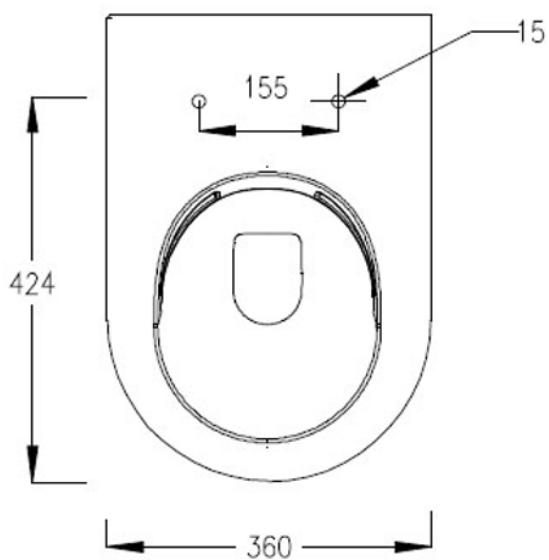

LAB RIMLESS BACK TO WALL WC - LABW1

PRODUCT RIMLESS BACK TO WALL WC

CODE LABW1

SIZE 360 X 424 (H) X 520MM

COLOUR WHITE