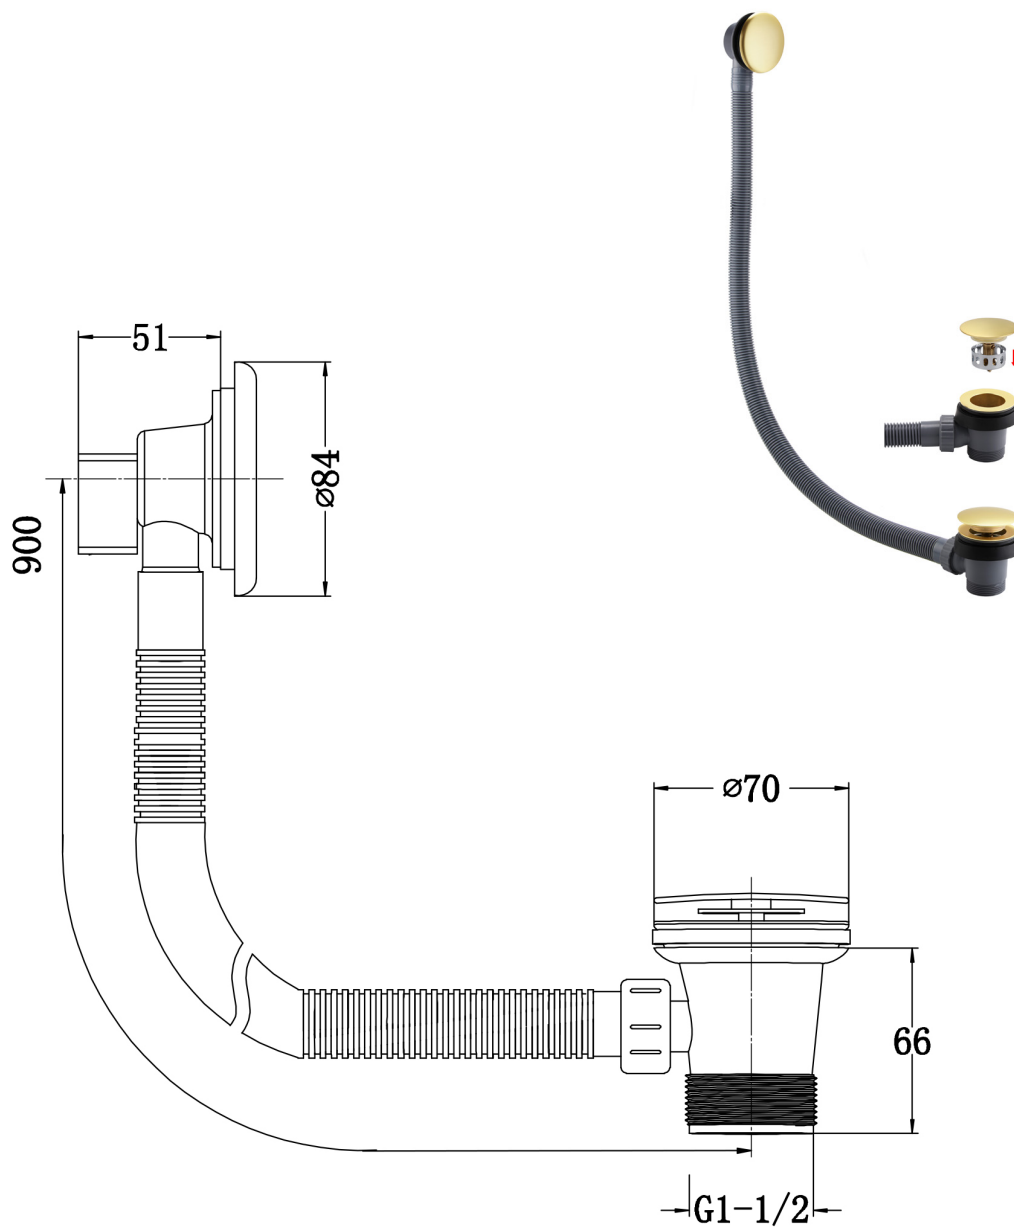

PRODUCT INFORMATION: OVERFLOW BATH FILLER WITH SPRUNG PLUG WASTE

SPRUNG PLUG BATH WASTE

CODE: PZB2C - CHROME

CODE: PZB2B - BLACK

CODE: PZB2BR - BRUSHED BRASS

MANUFACTURER: THE WHITE SPACE

RANGE: WASTES

PRODUCT INFORMATION: SPRUNG PLUG BATH WASTE