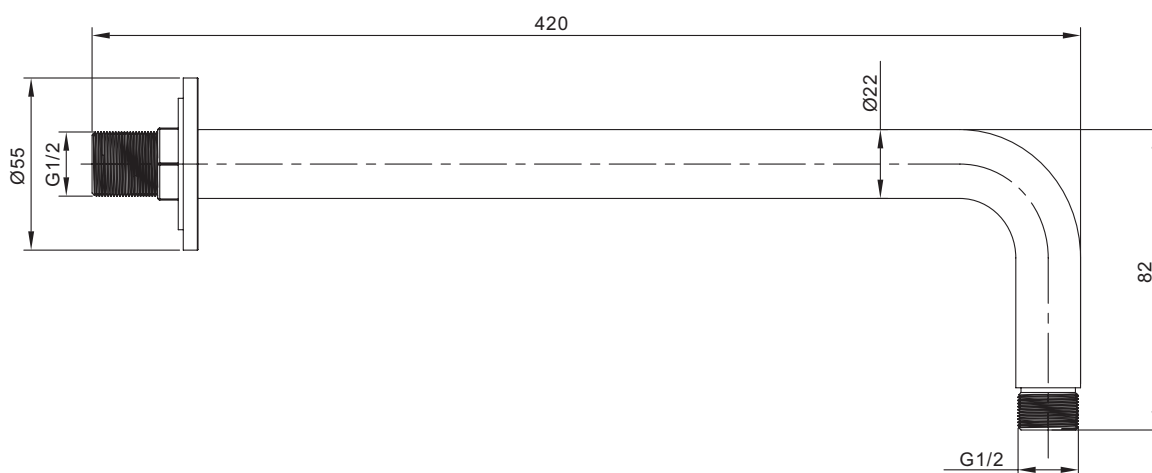

BRASS WALL ARM

CODE: WSV002 - CHROME

CODE: WSV002B - BLACK

CODE: WSV002BR - BRUSHED BRASS

MANUFACTURER: THE WHITE SPACE

RANGE: DC THERMOSTATIC SHOWER VALVES

PRODUCT INFORMATION:

300MM BRASS WALL ARM