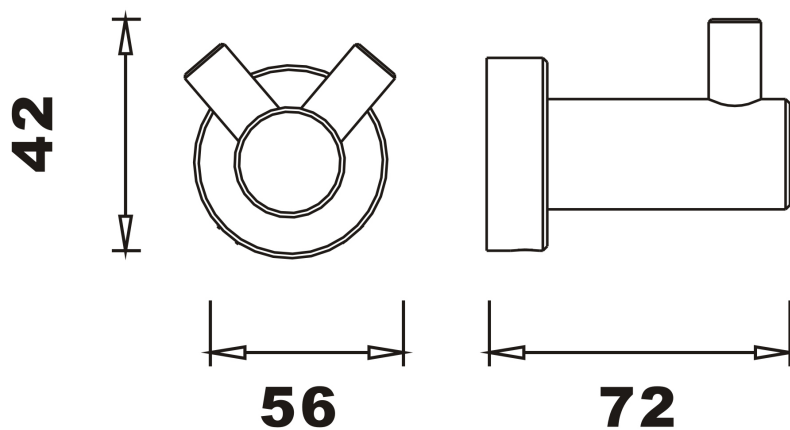

LEGEND ACCESSORIES

WC BRUSH AND HOLDER

PRODUCT WC BRUSH AND HOLDER

CODE LEG13C - CHROME
LEG13B - BLACK

SIZE 93 X 93MM

CAPITA ACCESSORIES

ROBE HOOK

PRODUCT	ROBE HOOK
CODE	CAP3C - CHROME CAP3B - MATT BLACK CAP3BR - BRUSHED BRASS
SIZE	56 X 42 X 72MM