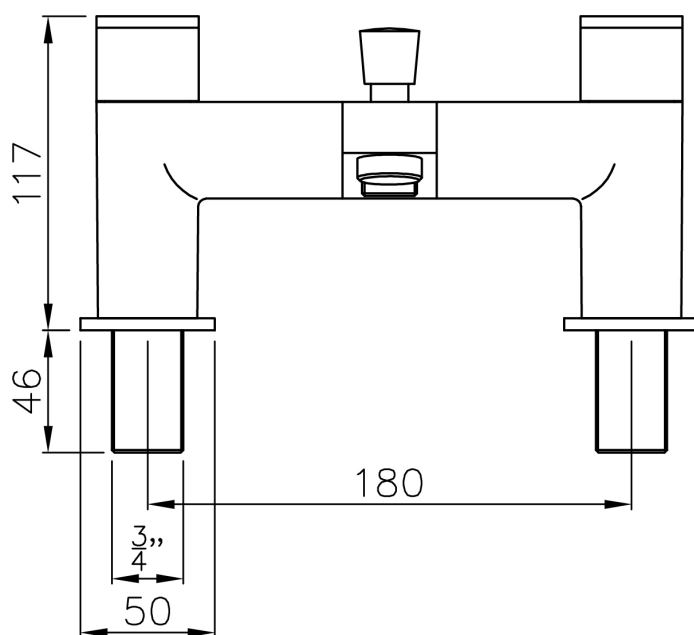

LEVA BRASSWARE BATH SHOWER MIXER WSTL04

CODE: WSTL04

MANUFACTURER: THE WHITE SPACE

RANGE: LEVA

PRODUCT INFORMATION: LEVA BATH
SHOWER MIXER - CHROME