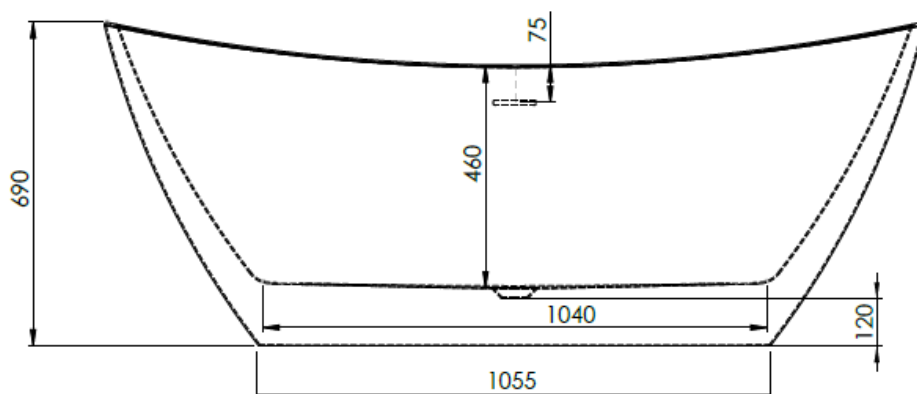

FREESTANDING BATH - SULIS

PRODUCT SULIS FREESTANDING BATH

CODE WSSUL17

SIZE 1700 X 780 X 690MM

CAPACITY 250 LITRES