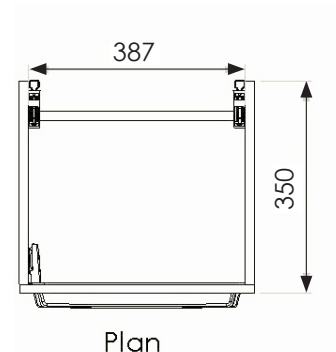

SCENE FURNITURE

45CM WALL HUNG CLOAKROOM UNIT

PRODUCT 45CM WALL HUNG CLOAKROOM UNIT

CODE SW45LDI (LEFT HINGE GLOSS DARK INDIGO)
SW45LWH (LEFT HINGE GLOSS WHITE)
SW45LAG (LEFT HINGE GLOSS ASH GREY)
SW45LCH (LEFT HINGE GLOSS CHARCOAL)
SW45RWH (RIGHT HINGE GLOSS WHITE)
SW45RAG (RIGHT HINGE GLOSS ASH GREY)
SW45RCH (RIGHT HINGE GLOSS CHARCOAL)
SW45RDI (RIGHTHINGE GLOSS DARK INDIGO)

SIZE 386 (W) X 600 (H) X 357 (D) MM

Plan