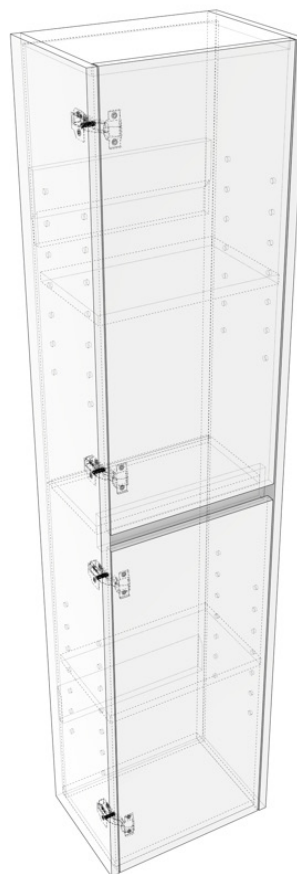

CHOICE 35CM TALL UNIT

PRODUCT 35CM TALL UNIT

CODE CT35W
CT35LG
CT35DG
CT35G

SIZE 350 X 1500 (H) X 240MM

COLOUR WHITE
LIGHT GREY
DARK GREY
DARK SAGE GREEN