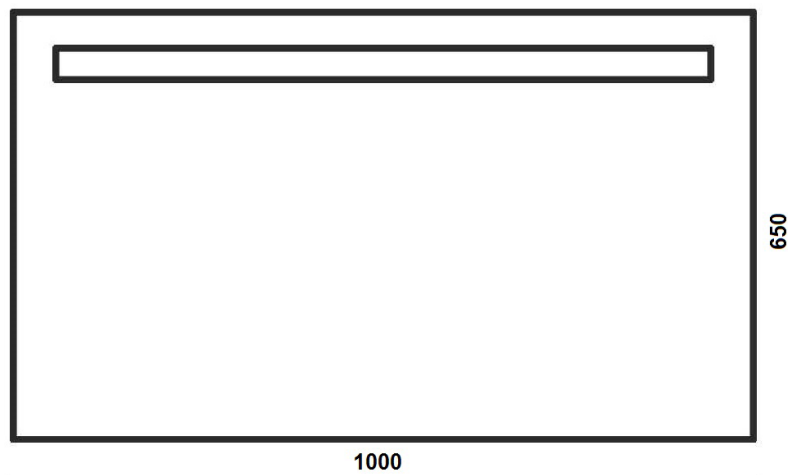

ILLUMINATED MIRRORS

NORD 100 X 65CM

WSM016

CODE: WSM016

MANUFACTURER: THE WHITE SPACE

RANGE: ILLUMINATED MIRROR

PRODUCT INFORMATION: NORD ILLUMINATED
MIRROR 100 X 65CM