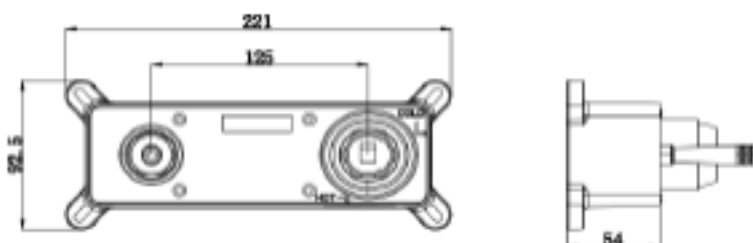

PIN LUX - 2 HOLE WALL MOUNTED BASIN MIXER

PRODUCT 2 HOLE WALL MOUNTED BASIN MIXER

CODE PINL07 - CHROME
PINL07K - MATT BLACK
PINL07BR - BRUSHED BRASS

MIN PRESSURE 0.5 BAR