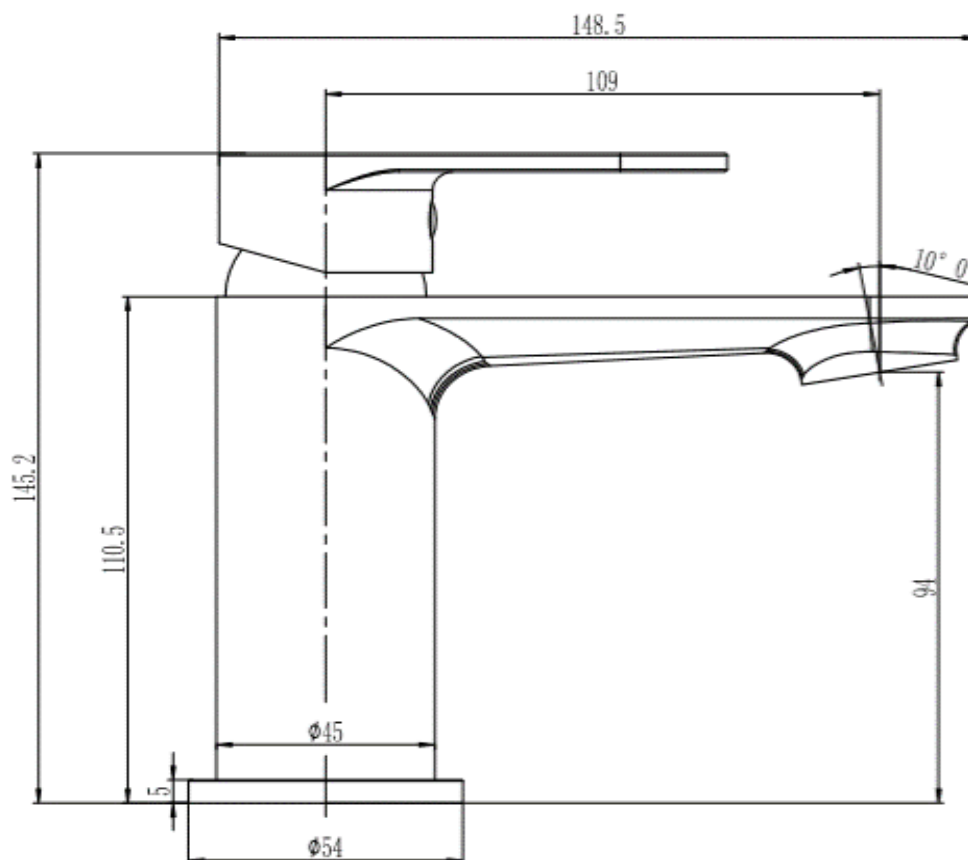

TRUE BRASSWARE MONOBLOC BASIN MIXER LEV02

CODE: LEV02

MANUFACTURER: THE WHITE SPACE

RANGE: TRUE BRASSWARE

PRODUCT INFORMATION: TRUE BRASSWARE MONOBLOC
BASIN MIXER WITH SPRUNG PLUG WASTE - CHROME