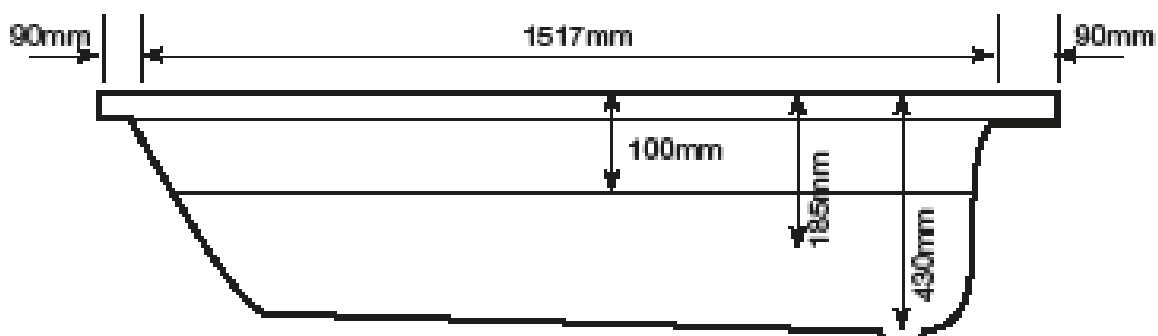

REINFORCED BATHS VALE 1700 X 750MM

VAL1775

CODE: VAL1775

MANUFACTURER: THE WHITE SPACE

RANGE: REINFORCED BATHS

PRODUCT INFORMATION: VALE SINGLE ENDED BATH
1700 X 750MM - WHITE

WATER LEVEL. 100mm - VOLUME. 240 litres
WATER LEVEL. 185mm - VOLUME. 165 litres