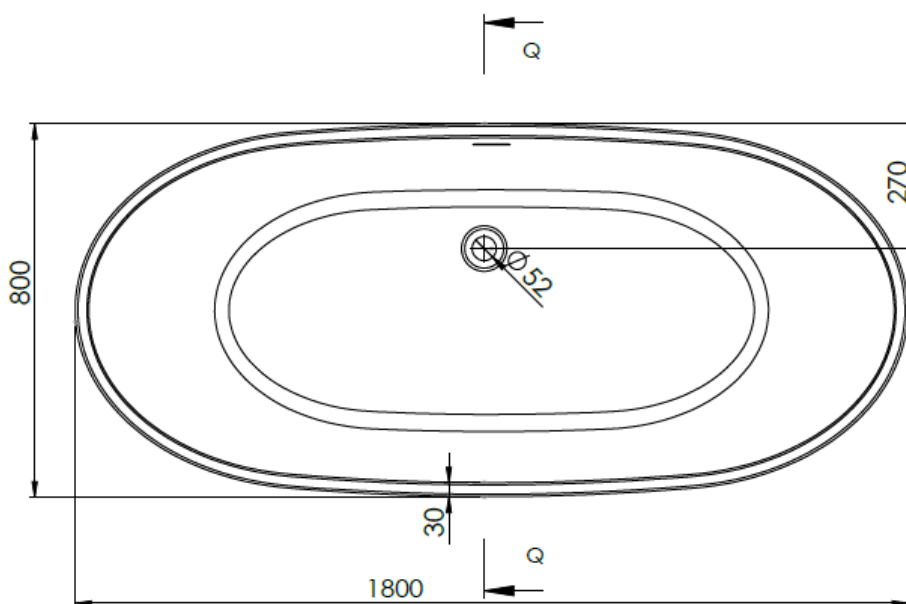

CAPACITY 270 LITRES

FREESTANDING BATH - SENNA

PRODUCT SENNA FREESTANDING BATH

CODE WSEN16

SIZE 1555 X 745 X 580MM

CAPACITY 172 LITRES

FREESTANDING BATH - SENNA

PRODUCT SENNA FREESTANDING BATH