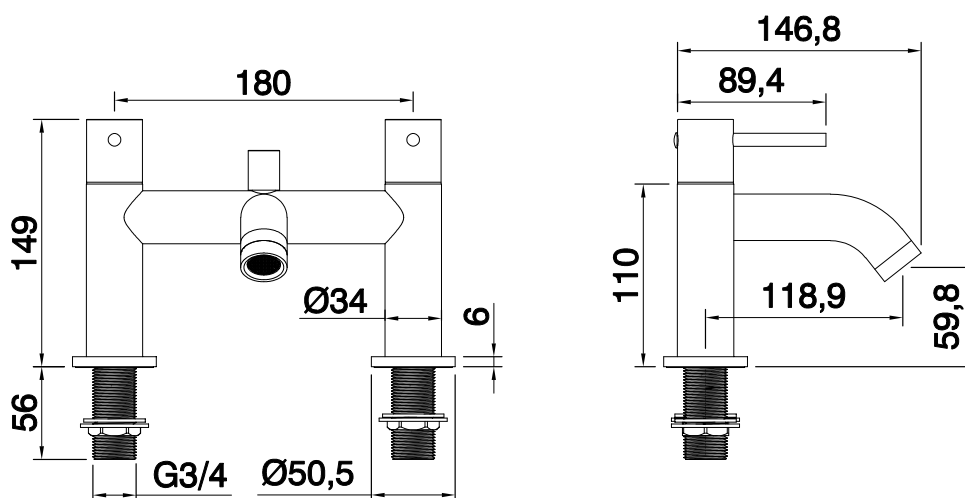

PRODUCT BATH SHOWER MIXER

CODE PINL05 - CHROME
PINL05K - MATT BLACK
PINL05BR - BRUSHED BRASS

MIN PRESSURE 1.5 BAR

PIN LUX - TALL BASIN MIXER

PRODUCT TALL BASIN MIXER

CODE PINL06 - CHROME
PINL06K - MATT BLACK
PINL06BR - BRUSHED BRASS