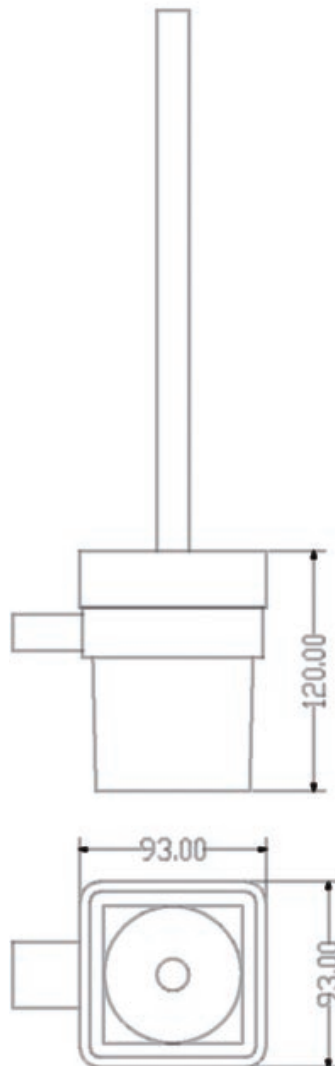

LEGEND ACCESSORIES

WC BRUSH AND HOLDER

PRODUCT WC BRUSH AND HOLDER

CODE LEG13C - CHROME
LEG13B - BLACK

SIZE 93 X 93MM