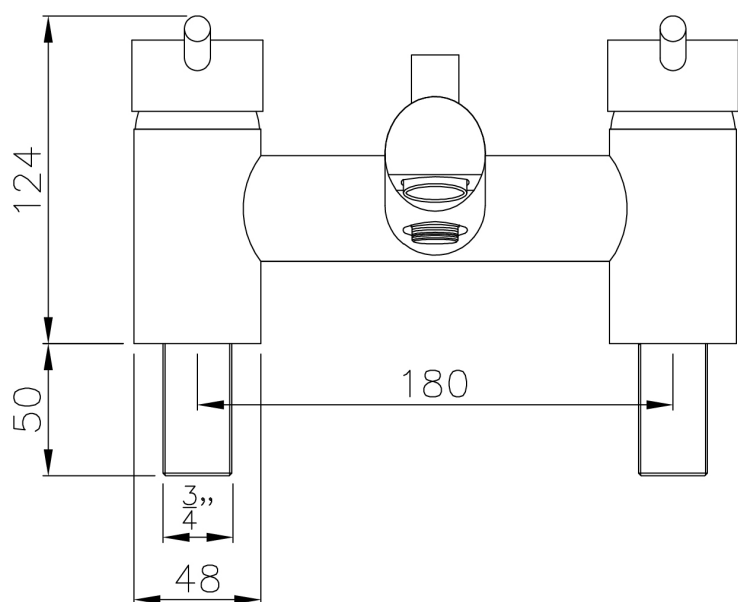

PIN BRASSWARE

BATH SHOWER MIXER

WSTP05

CODE: WSTP05

MANUFACTURER: THE WHITE SPACE

RANGE: PIN

PRODUCT INFORMATION: PIN BATH SHOWER
MIXER - CHROME

VETO BRASSWARE