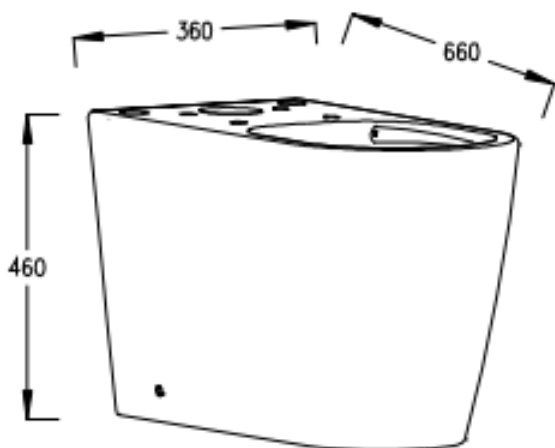

LAB COMFORT HEIGHT RIMLESS CLOSE COUPLED WC (CLOSED BACK) LABW7

PRODUCT	COMFORT HEIGHT RIMLESS CLOSE COUPLED WC (CLOSED BACK)
CODE	LABW7
SIZE	360 X 865 (H) X 660MM
PAN HEIGHT	460MM
COLOUR	MATT WHITE