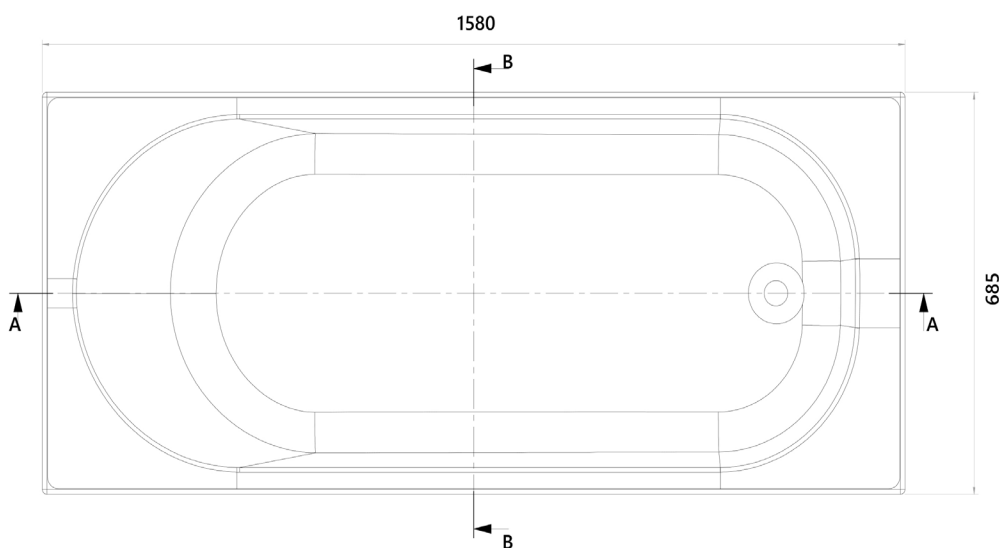

REINFORCED BATHS

ARNOLD 1480 X 685MM

WSBA1570

PRODUCT	ARNOLD SINGLE ENDED
CODE	WSBA1570
SIZE	1480 X 685 X 380 (H) MM
COLOUR	WHITE

REINFORCED BATHS

ARNOLD 1580 X 685MM

WSBA1670

PRODUCT	ARNOLD SINGLE ENDED
CODE	WSBA1670
SIZE	1580 X 685 X 380 (H) MM
COLOUR	WHITE