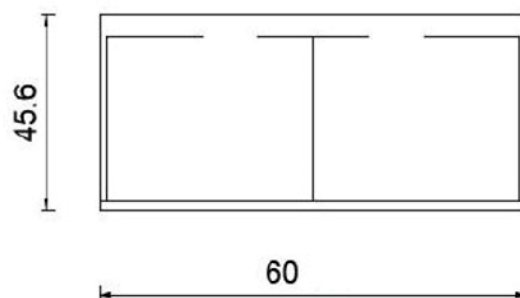

DISTRIKT 61CM WALL HUNG VANITY UNIT

PRODUCT 61CM WALL HUNG VANITY UNIT

CODE DISF60W (MATT WHITE)
DISF60TO (TOBACCO OAK)
DISF60MG (MATT MID GREY)
DISF60AG (MATT ANTHRACITE GREY)

SIZE 600 X 456 (H) X 450MM