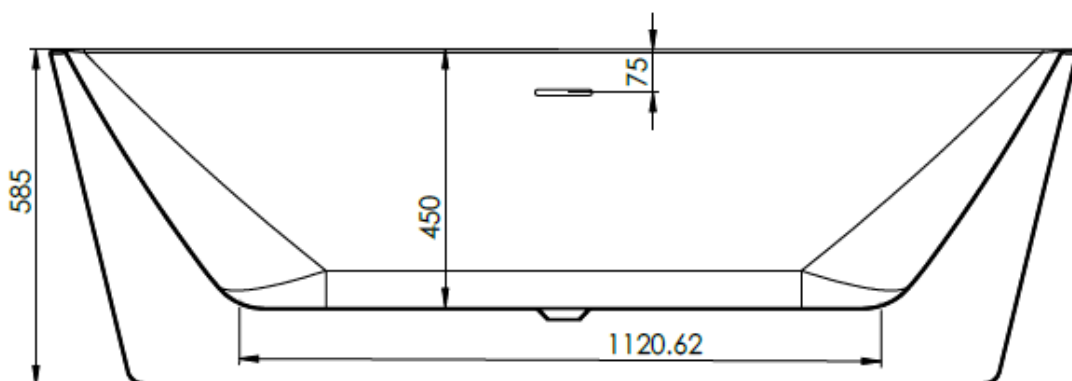

FREESTANDING BATH - VARGA

PRODUCT VARGA FREESTANDING BATH

CODE WSVAR18

SIZE 1800 X 800 X 580MM

LITRES 340 LITRES