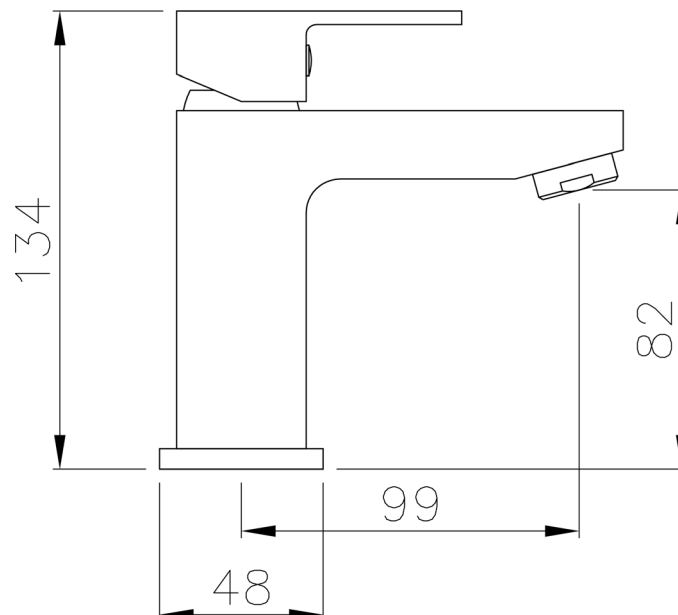

PRODUCT INFORMATION: FALL BATH SHOWER
MIXER - CHROME

FORTE BRASSWARE MOBLOC BASIN MIXER WSTF01

CODE: WSTF01

MANUFACTURER: THE WHITE SPACE

RANGE: FORTE

PRODUCT INFORMATION: FORTE MONOBLOC BASIN MIXER
WITH SPRUNG PLUG WASTE - CHROME