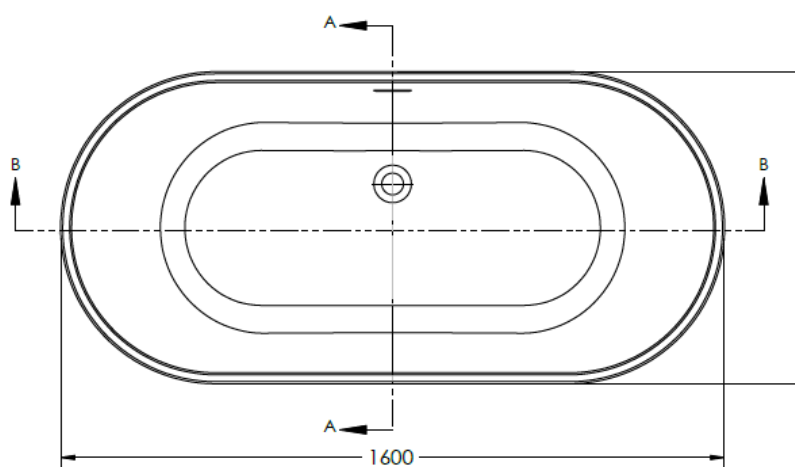

FREESTANDING BATH - COMO

PRODUCT COMO FREESTANDING BATH

CODE WSCOM16

SIZE 1600 X 750 X 585MM

CAPACITY 245 LITRES