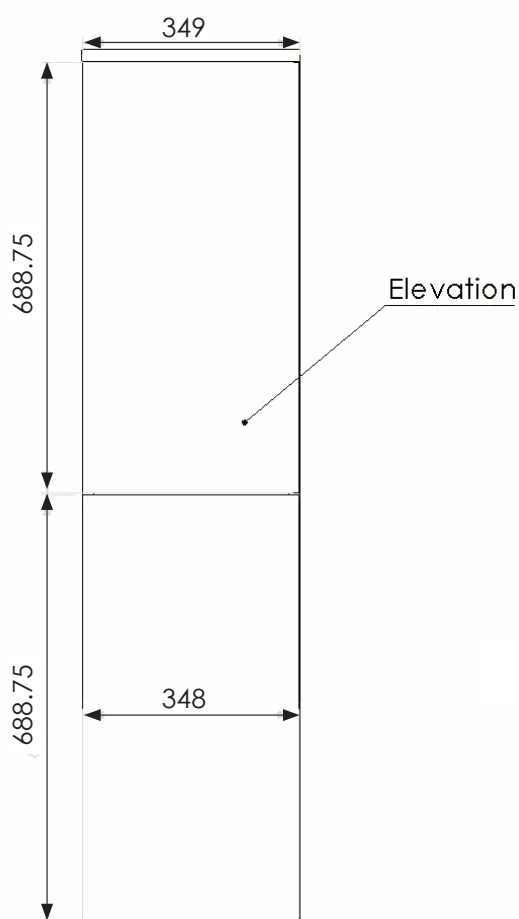

SCENE FURNITURE TALL UNIT WALL HUNG

LEFT HAND HINGE

CODE: ST35LWH GLOSS WHITE
CODE: ST35LAG GLOSS ASH GREY-
CODE: ST35LCH GLOSS CHARCOAL
ST35LDI DARK INDIGO

RIGHT HAND HINGE

CODE: ST35RWH GLOSS WHITE - RIGHT HAND HINGE
CODE: ST35RAG GLOSS ASH GREY - RIGHT HAND HINGE
CODE: ST35RCH GLOSS CHARCOAL - RIGHT HAND HINGE
ST35RDI DARK INDIGO - RIGHT HAND HINGE

MANUFACTURER: THE WHITE SPACE

RANGE: SCENE FURNITURE - STANDARD COLOURS

PRODUCT INFORMATION: TALL UNIT