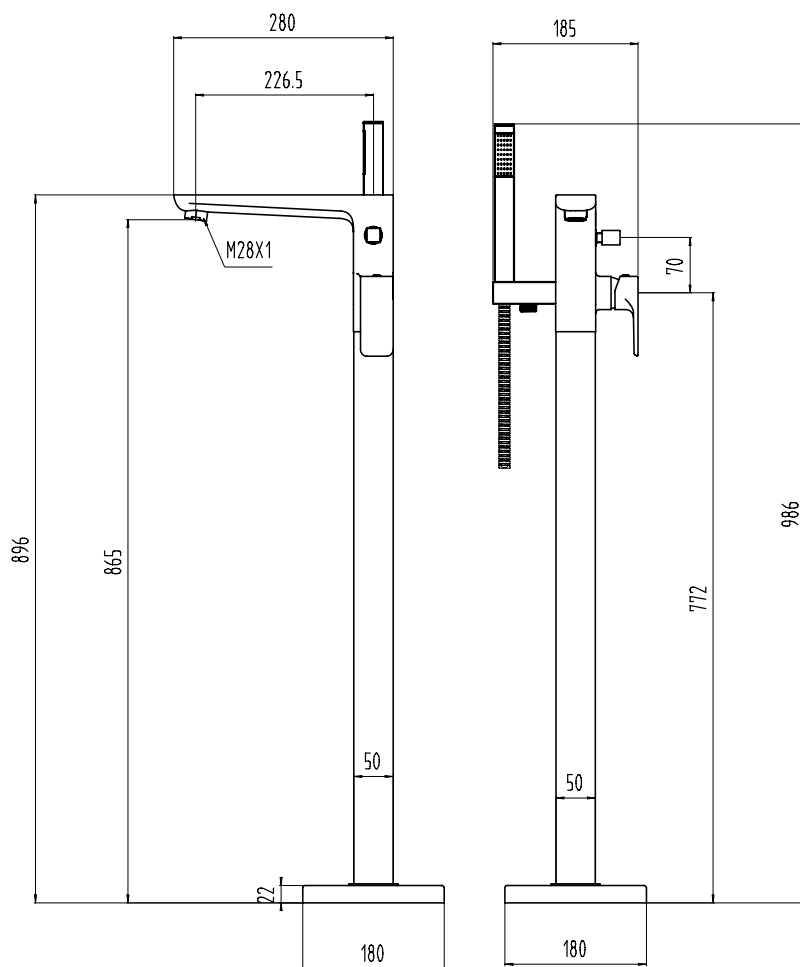

PRODUCT INFORMATION: VETO BATH SHOWER MIXER
WITH HOSE AND HANDSET

VETO BRASSWARE FREESTANDING BATH SHOWER MIXER

CODE: VET6C - CHROME

CODE: VET6B - BLACK

MANUFACTURER: THE WHITE SPACE

RANGE: VETO

PRODUCT INFORMATION: VETO FLOORSTANDING
BATH SHOWER MIXER WITH HOSE AND HANDSET