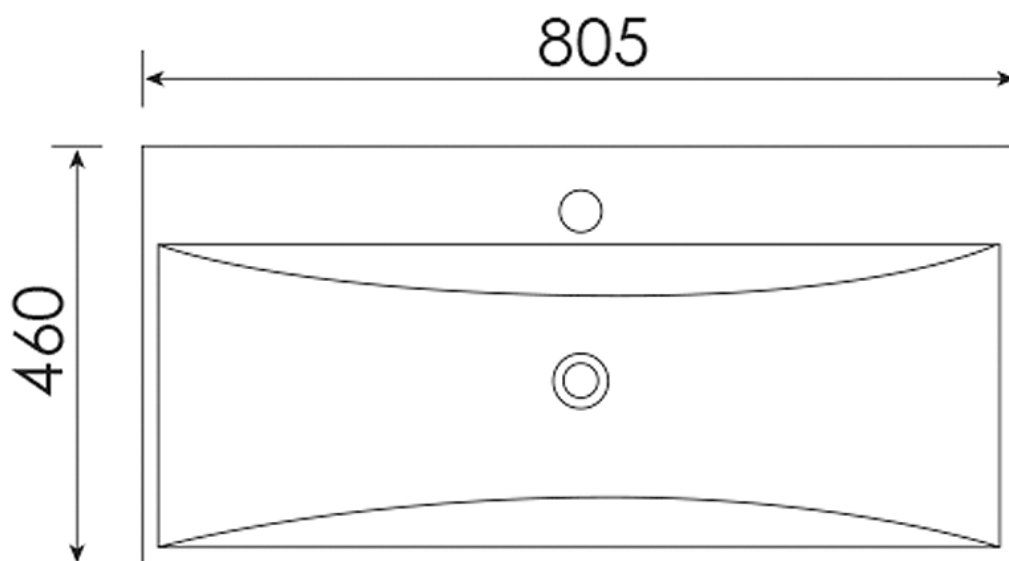

CHOICE DEEP BASIN - CHB80

PRODUCT	CHOICE DEEP BASIN
CODE	CHB80
SIZE	80.5 X 46 CM
COLOUR	WHITE