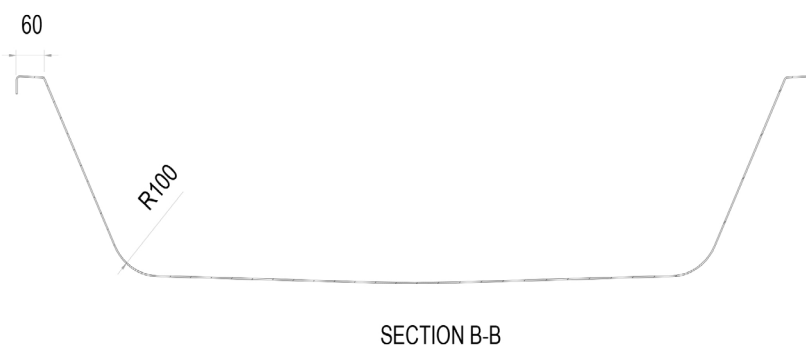

REINFORCED BATHS

MAGNUS 1700 X 700MM

WSBM1770

PRODUCT MAGNUS DOUBLE ENDED

CODE WSBM1770

SIZE 1700 X 700 X 380 (H) MM

COLOUR WHITE