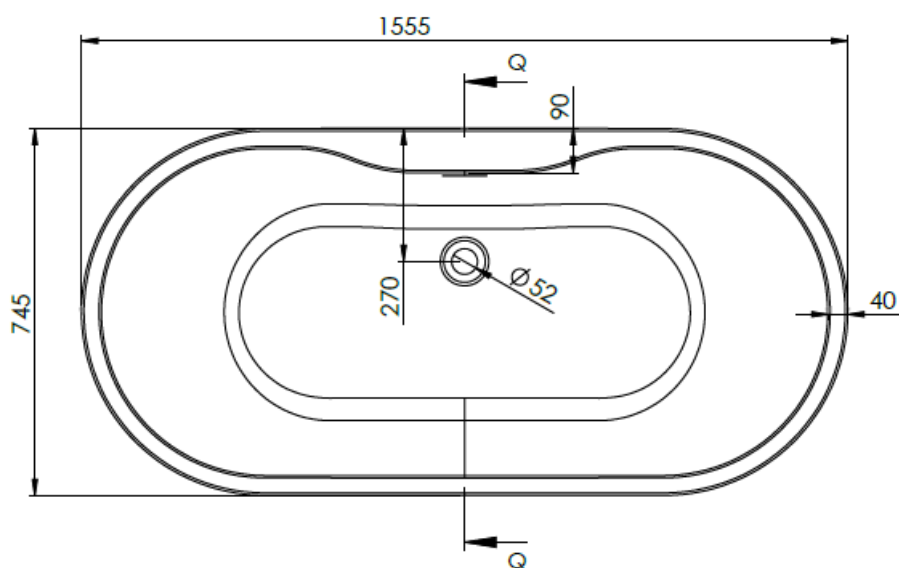

CAPACITY 270 LITRES

FREESTANDING BATH - SENNA

PRODUCT SENNA FREESTANDING BATH

CODE WSEN16

SIZE 1555 X 745 X 580MM

CAPACITY 172 LITRES

FREESTANDING BATH - SENNA

PRODUCT SENNA FREESTANDING BATH