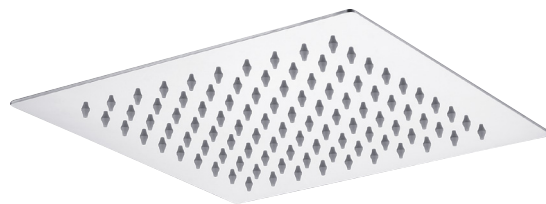

ULTRA SLIM SQUARE SHOWER HEAD

CODE: WSV008 - CHROME

CODE: WSV008B - BLACK

CODE: WSV008BR - BRUSHED BRASS

MANUFACTURER: THE WHITE SPACE

RANGE: DC THERMOSTATIC SHOWER VALVES

PRODUCT INFORMATION: 250MM ULTRA SLIM SQUARE SHOWER HEAD