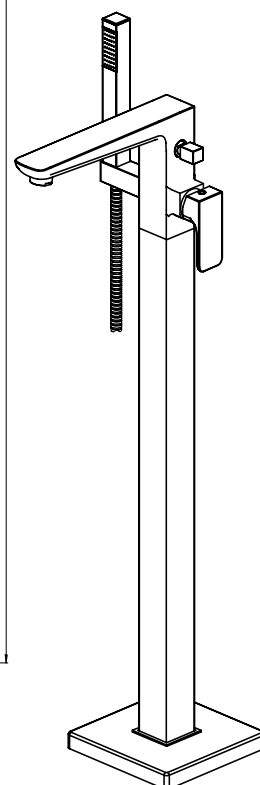

PRODUCT INFORMATION: VETO BATH SHOWER MIXER
WITH HOSE AND HANDSET

VETO BRASSWARE FREESTANDING BATH SHOWER MIXER

CODE: VET6C - CHROME

CODE: VET6B - BLACK

MANUFACTURER: THE WHITE SPACE

RANGE: VETO

PRODUCT INFORMATION: VETO FLOORSTANDING
BATH SHOWER MIXER WITH HOSE AND HANDSET