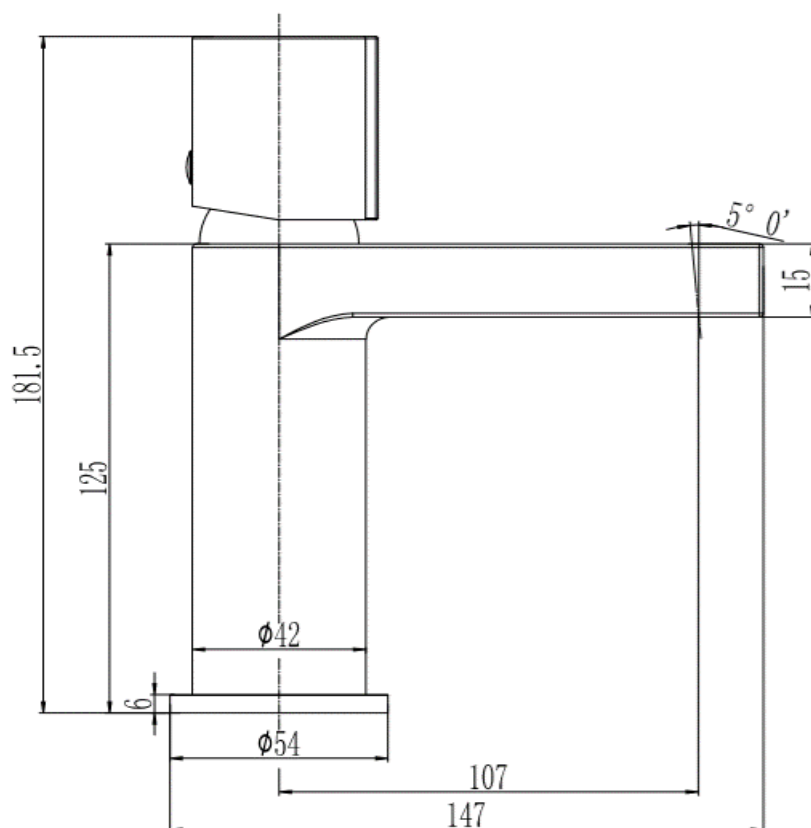

EVO MONOBLOC BASIN MIXER EV1C / EV1B

CODE: EV1C - CHROME

CODE: EV1B - BLACK

MANUFACTURER: THE WHITE SPACE

RANGE: EVO

PRODUCT INFORMATION: EVO MONOBLOC BASIN
MIXER WITH SPRUNG PLUG WASTE