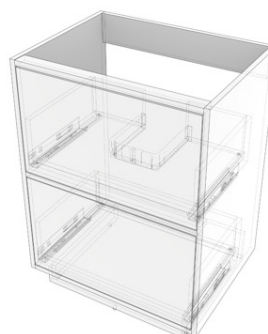

SIZE 800 X 455 (H) X 400MM

COLOUR WHITE
LIGHT GREY
DARK GREY
DARK SAGE GREEN

CHOICE 60CM FLOORSTANDING UNIT

PRODUCT 60CM FLOORSTANDING UNIT

CODE CF60W
CF60LG
CF60DG
CF60G

SIZE 600 X 455 (H) X 800MM

COLOUR WHITE
LIGHT GREY
DARK GREY
DARK SAGE GREEN