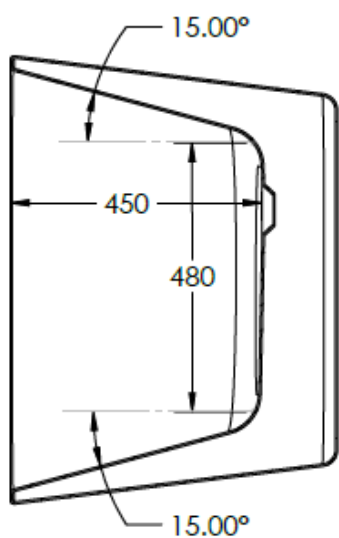

FREESTANDING BATH - COMO

PRODUCT COMO FREESTANDING BATH

CODE WSCOM18

SIZE 1800 X 800 X 585MM

CAPACITY 290 LITRES