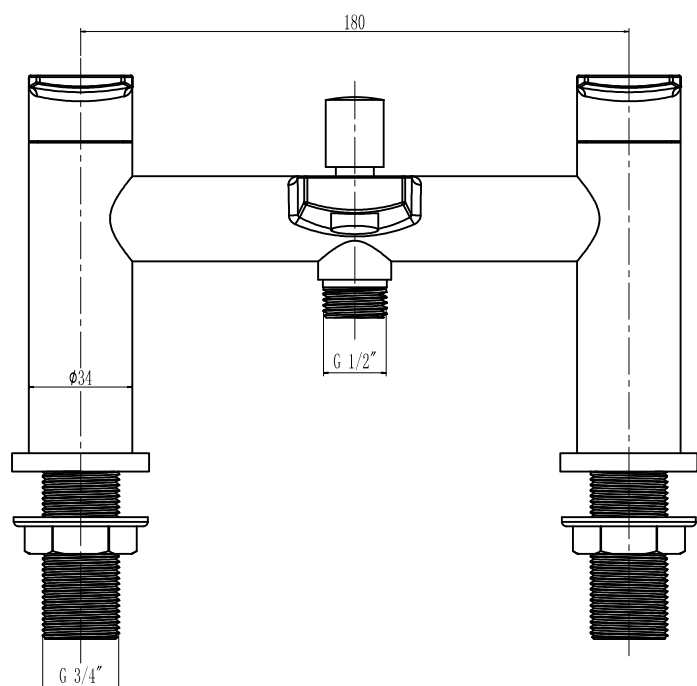

BATH SHOWER MIXER

SI04

CODE: SI04

MANUFACTURER: THE WHITE SPACE

RANGE: SIERRA

PRODUCT INFORMATION: BATH SHOWER MIXER
(INC SHOWER KITS) - CHROME