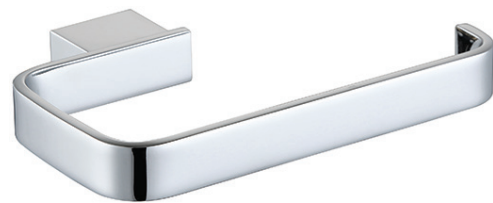

CODE LEG5C - CHROME
LEG5B - BLACK

SIZE 195 X 85 (H) X 94MM

LEGEND ACCESSORIES

TOILET ROLL HOLDER

PRODUCT	TOILET ROLL HOLDER
CODE	LEG1C - CHROME LEG1B - BLACK LEG1BR - BRUSHED BRASS
SIZE	153 X 20 (H) X 104MM