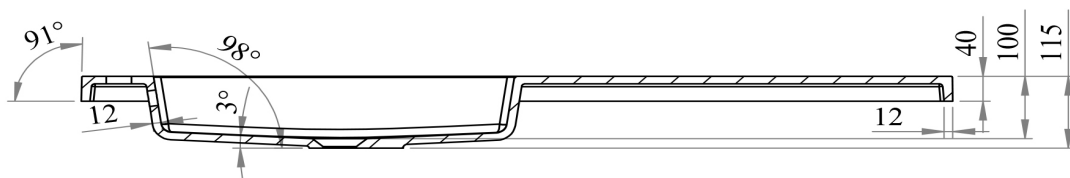

SCENE FURNITURE I SHAPE BASIN ISHB11

CODE: ISHB11

MANUFACTURER: THE WHITE SPACE

RANGE: SCENE FURNITURE - STANDARD COLOURS

PRODUCT INFORMATION: I SHAPE BASIN