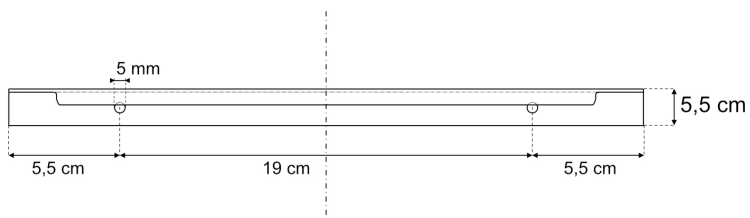

AMERICANA HANDLES FOR 58.5CM WALL HUNG VANITY UNIT

PRODUCT 58.5CM WALL HUNG VANITY UNIT HANDLES

CODE AM60HB (BLACK)
AM60HBR (BRUSHED BRASS)