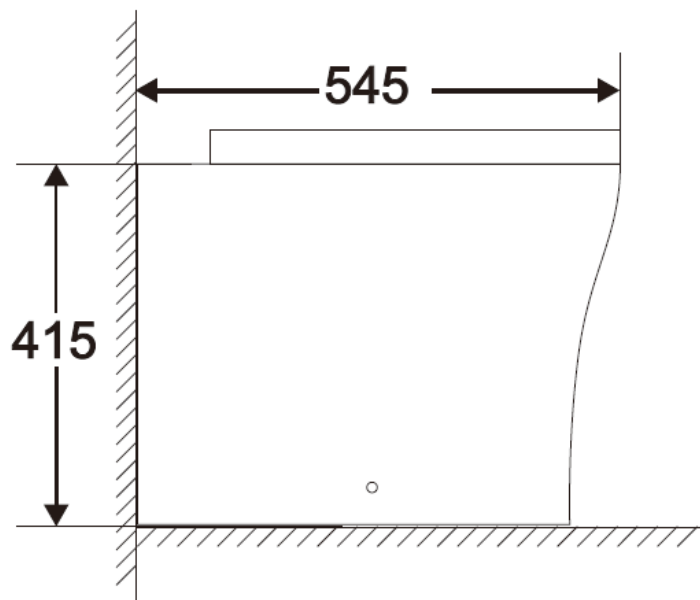

CODE EUW4

SIZE 390 X 840 (H) X 650MM

COLOUR WHITE

EUNA RIMLESS BACK TO WALL WC - EUW1

PRODUCT RIMLESS BACK TO WALL WC

CODE EUW1

SIZE 370 X 415 (H) X 545MM

COLOUR WHITE

EUNA RIMLESS WALL HUNG WC - EUW2

PRODUCT RIMLESS WALL HUNG WC

CODE EUW2

SIZE 370 X 375 (H) X 545MM

COLOUR WHITE

EUNA COMFORT HEIGHT RIMLESS CLOSE COUPLED WC (OPEN BACK) - EUW7

PRODUCT COMFORT HEIGHT CLOSE COUPLED WC (OPEN BACK)